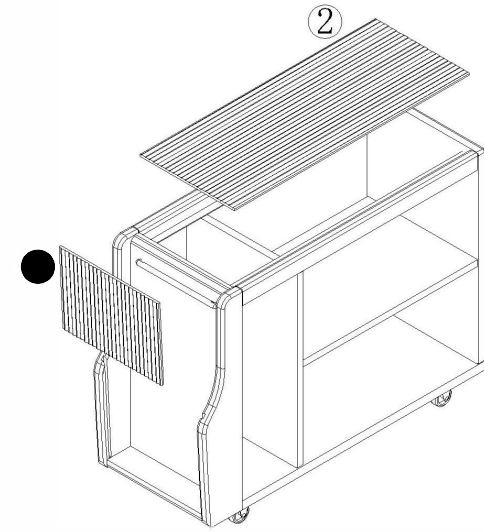

②

面板玻璃
Panel glass

593*238*5

1

玻璃 glass

③

层板玻璃
Laminated glass

280*183*5

1

玻璃 glass

LH183J1-A边几

安装方法/
Installation method

(A)* 16

(B)* 4

1

整装边几倒置，安装滑轮

Invert the assembled side table and install the casters..

2

分别放入面板玻璃、侧板玻璃。

Place the panel glass and side panel glass separately.

3

安装完成.

Installation Complete