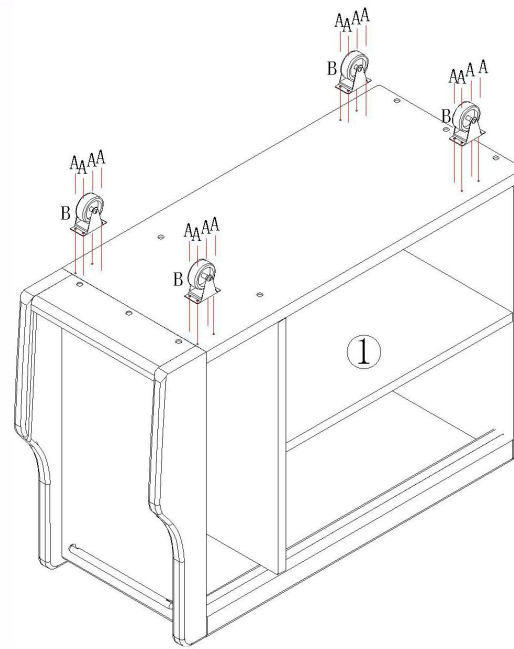

②

面板玻璃
Panel glass

593*238*5

1

玻璃 glass

③

层板玻璃
Laminated glass

280*183*5

1

玻璃 glass

LH183J1-A边几

安装方法/
Installation method

(A)* 16

(B)* 4

1

整装边几倒置，安装滑轮

Invert the assembled side table and install the casters..

2

分别放入面板玻璃、侧板玻璃。

Place the panel glass and side panel glass separately.

3

安装完成.

Installation Complete