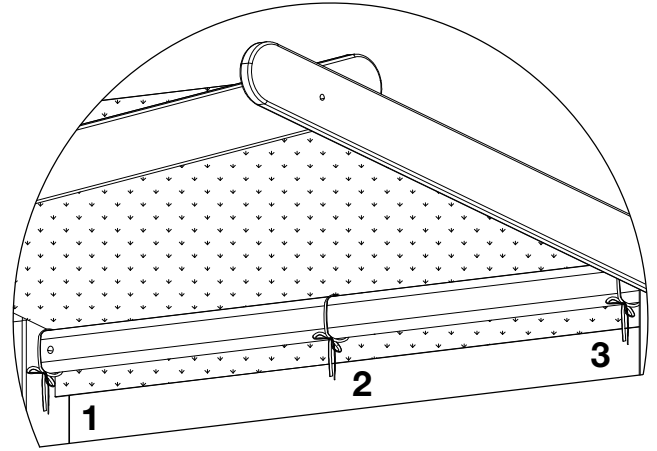

Boori

Tent Canopy

For Treehouse King Single Loft Bed

树屋床顶幔

**IMPORTANT:
PLEASE READ THE INSTRUCTIONS CAREFULLY
AND KEEP FOR FUTURE REFERENCE**

重要：请仔细阅读此说明书，并妥善保管以便日后参考。

Assembly / 安装说明

1

BK-THKSLB (Treehouse King Single Loft Bed) and BA-LDB (Ladder) are sold separately and available in matching finish.

所配套的树屋单人高架床 **BK-THKSLB** 和梯子 **BA-LDB** 需单独购买。

Securely attach canopy by tying at points 1-5 as illustrated.

按图示1-5点，绑定牢固。

BK-THKSLB

BA-LDB