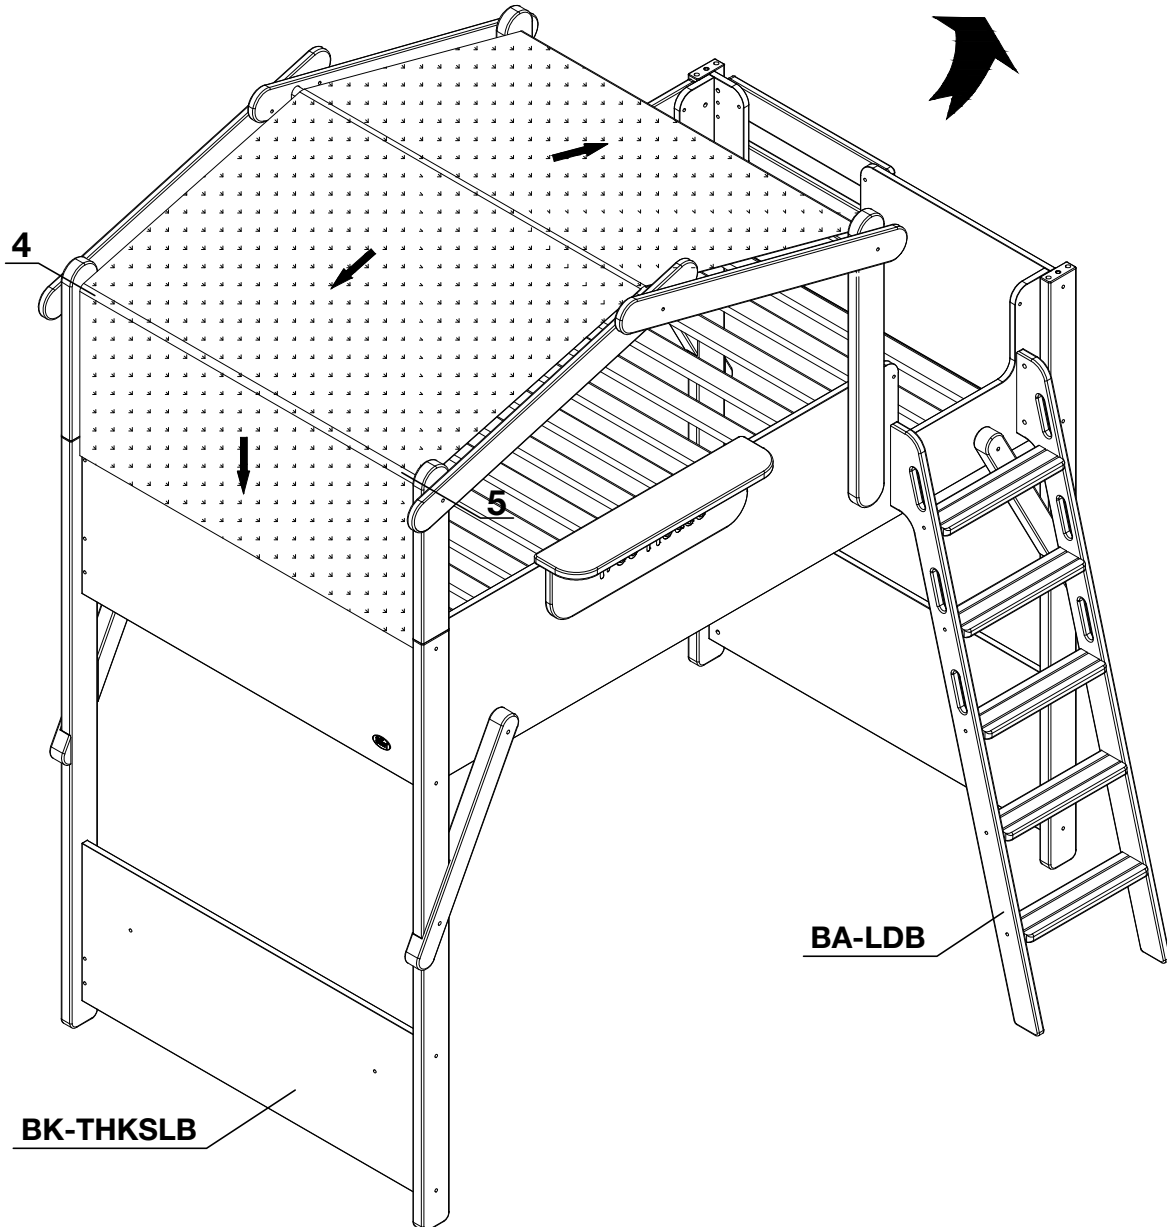

Boori

Tent Canopy

For Treehouse King Single Loft Bed

树屋床顶幔

**IMPORTANT:
PLEASE READ THE INSTRUCTIONS CAREFULLY
AND KEEP FOR FUTURE REFERENCE**

重要：请仔细阅读此说明书，并妥善保管以便日后参考。

Assembly / 安装说明

1

BK-THKSLB (Treehouse King Single Loft Bed) and BA-LDB (Ladder) are sold separately and available in matching finish.

所配套的树屋单人高架床 **BK-THKSLB** 和梯子 **BA-LDB** 需单独购买。

Securely attach canopy by tying at points 1-5 as illustrated.

按图示1-5点，绑定牢固。

BK-THKSLB

BA-LDB