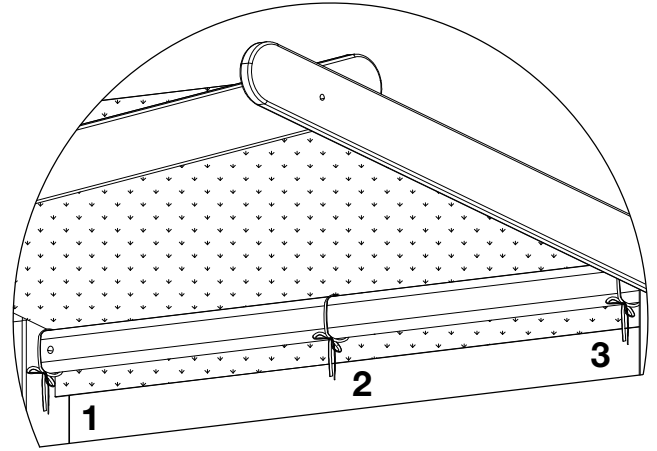

Boori

Tent Canopy

For Treehouse King Single Loft Bed

树屋床顶幔

IMPORTANT:
PLEASE READ THE INSTRUCTIONS CAREFULLY
AND KEEP FOR FUTURE REFERENCE

重要：请仔细阅读此说明书，并妥善保管以便日后参考。

Assembly / 安装说明

1

BK-THKSLB (Treehouse King Single Loft Bed) and BA-LDB (Ladder) are sold separately and available in matching finish.

所配套的树屋单人高架床 **BK-THKSLB** 和梯子 **BA-LDB** 需单独购买。

Securely attach canopy by tying at points 1-5 as illustrated.

按图示1-5点，绑定牢固。

BK-THKSLB

BA-LDB