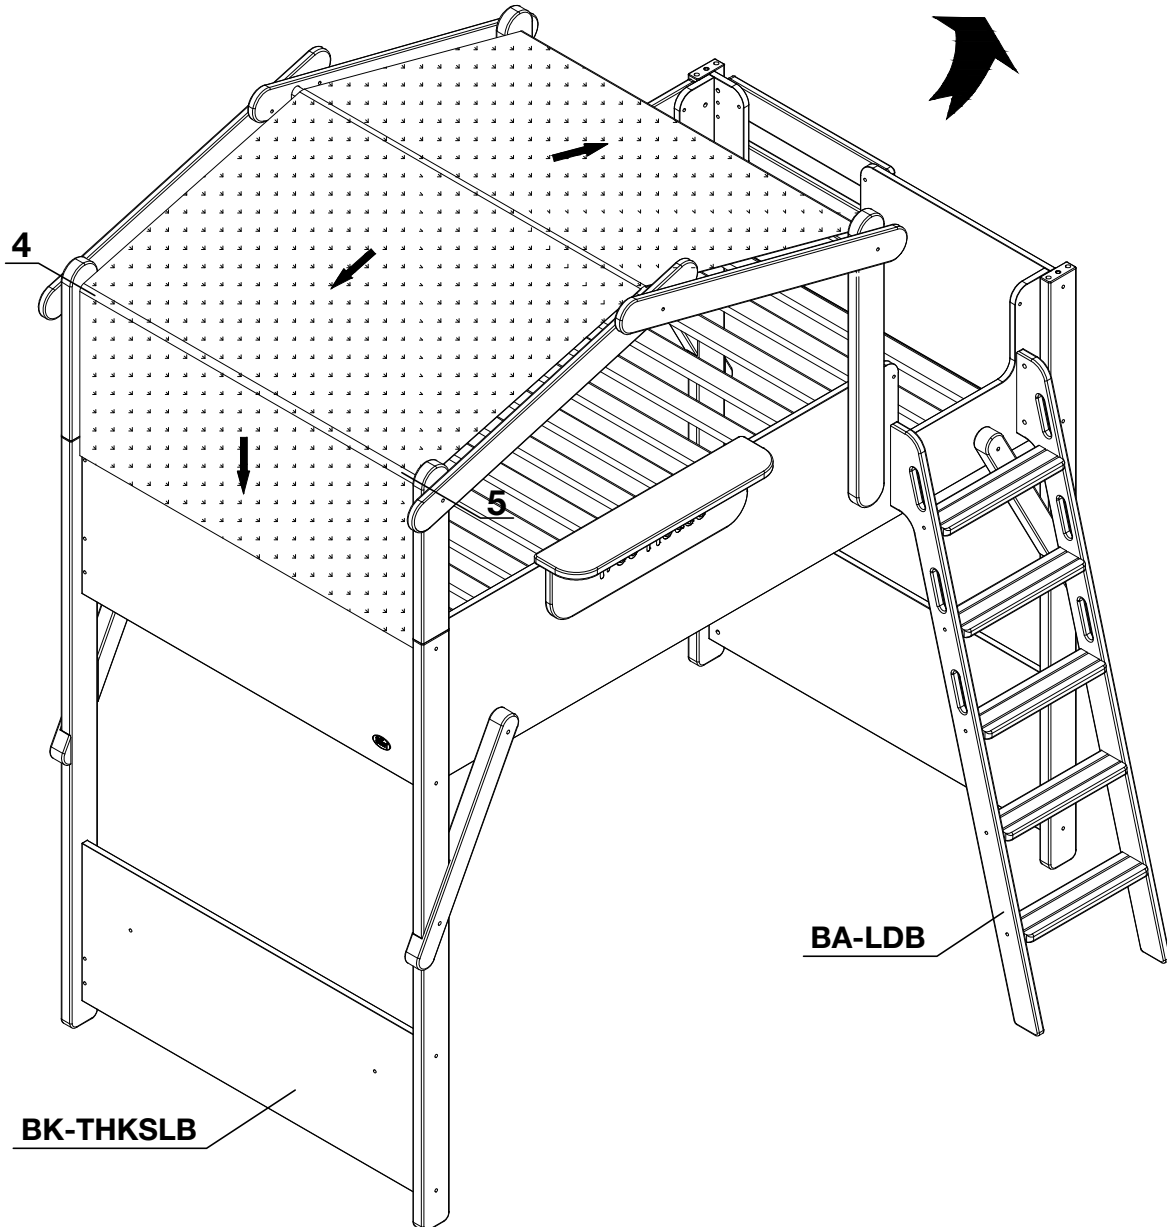

Boori

Tent Canopy

For Treehouse King Single Loft Bed

树屋床顶幔

IMPORTANT:
PLEASE READ THE INSTRUCTIONS CAREFULLY
AND KEEP FOR FUTURE REFERENCE

重要：请仔细阅读此说明书，并妥善保管以便日后参考。

Assembly / 安装说明

1

BK-THKSLB (Treehouse King Single Loft Bed) and BA-LDB (Ladder) are sold separately and available in matching finish.

所配套的树屋单人高架床 **BK-THKSLB** 和梯子 **BA-LDB** 需单独购买。

Securely attach canopy by tying at points 1-5 as illustrated.

按图示1-5点，绑定牢固。

BK-THKSLB

BA-LDB