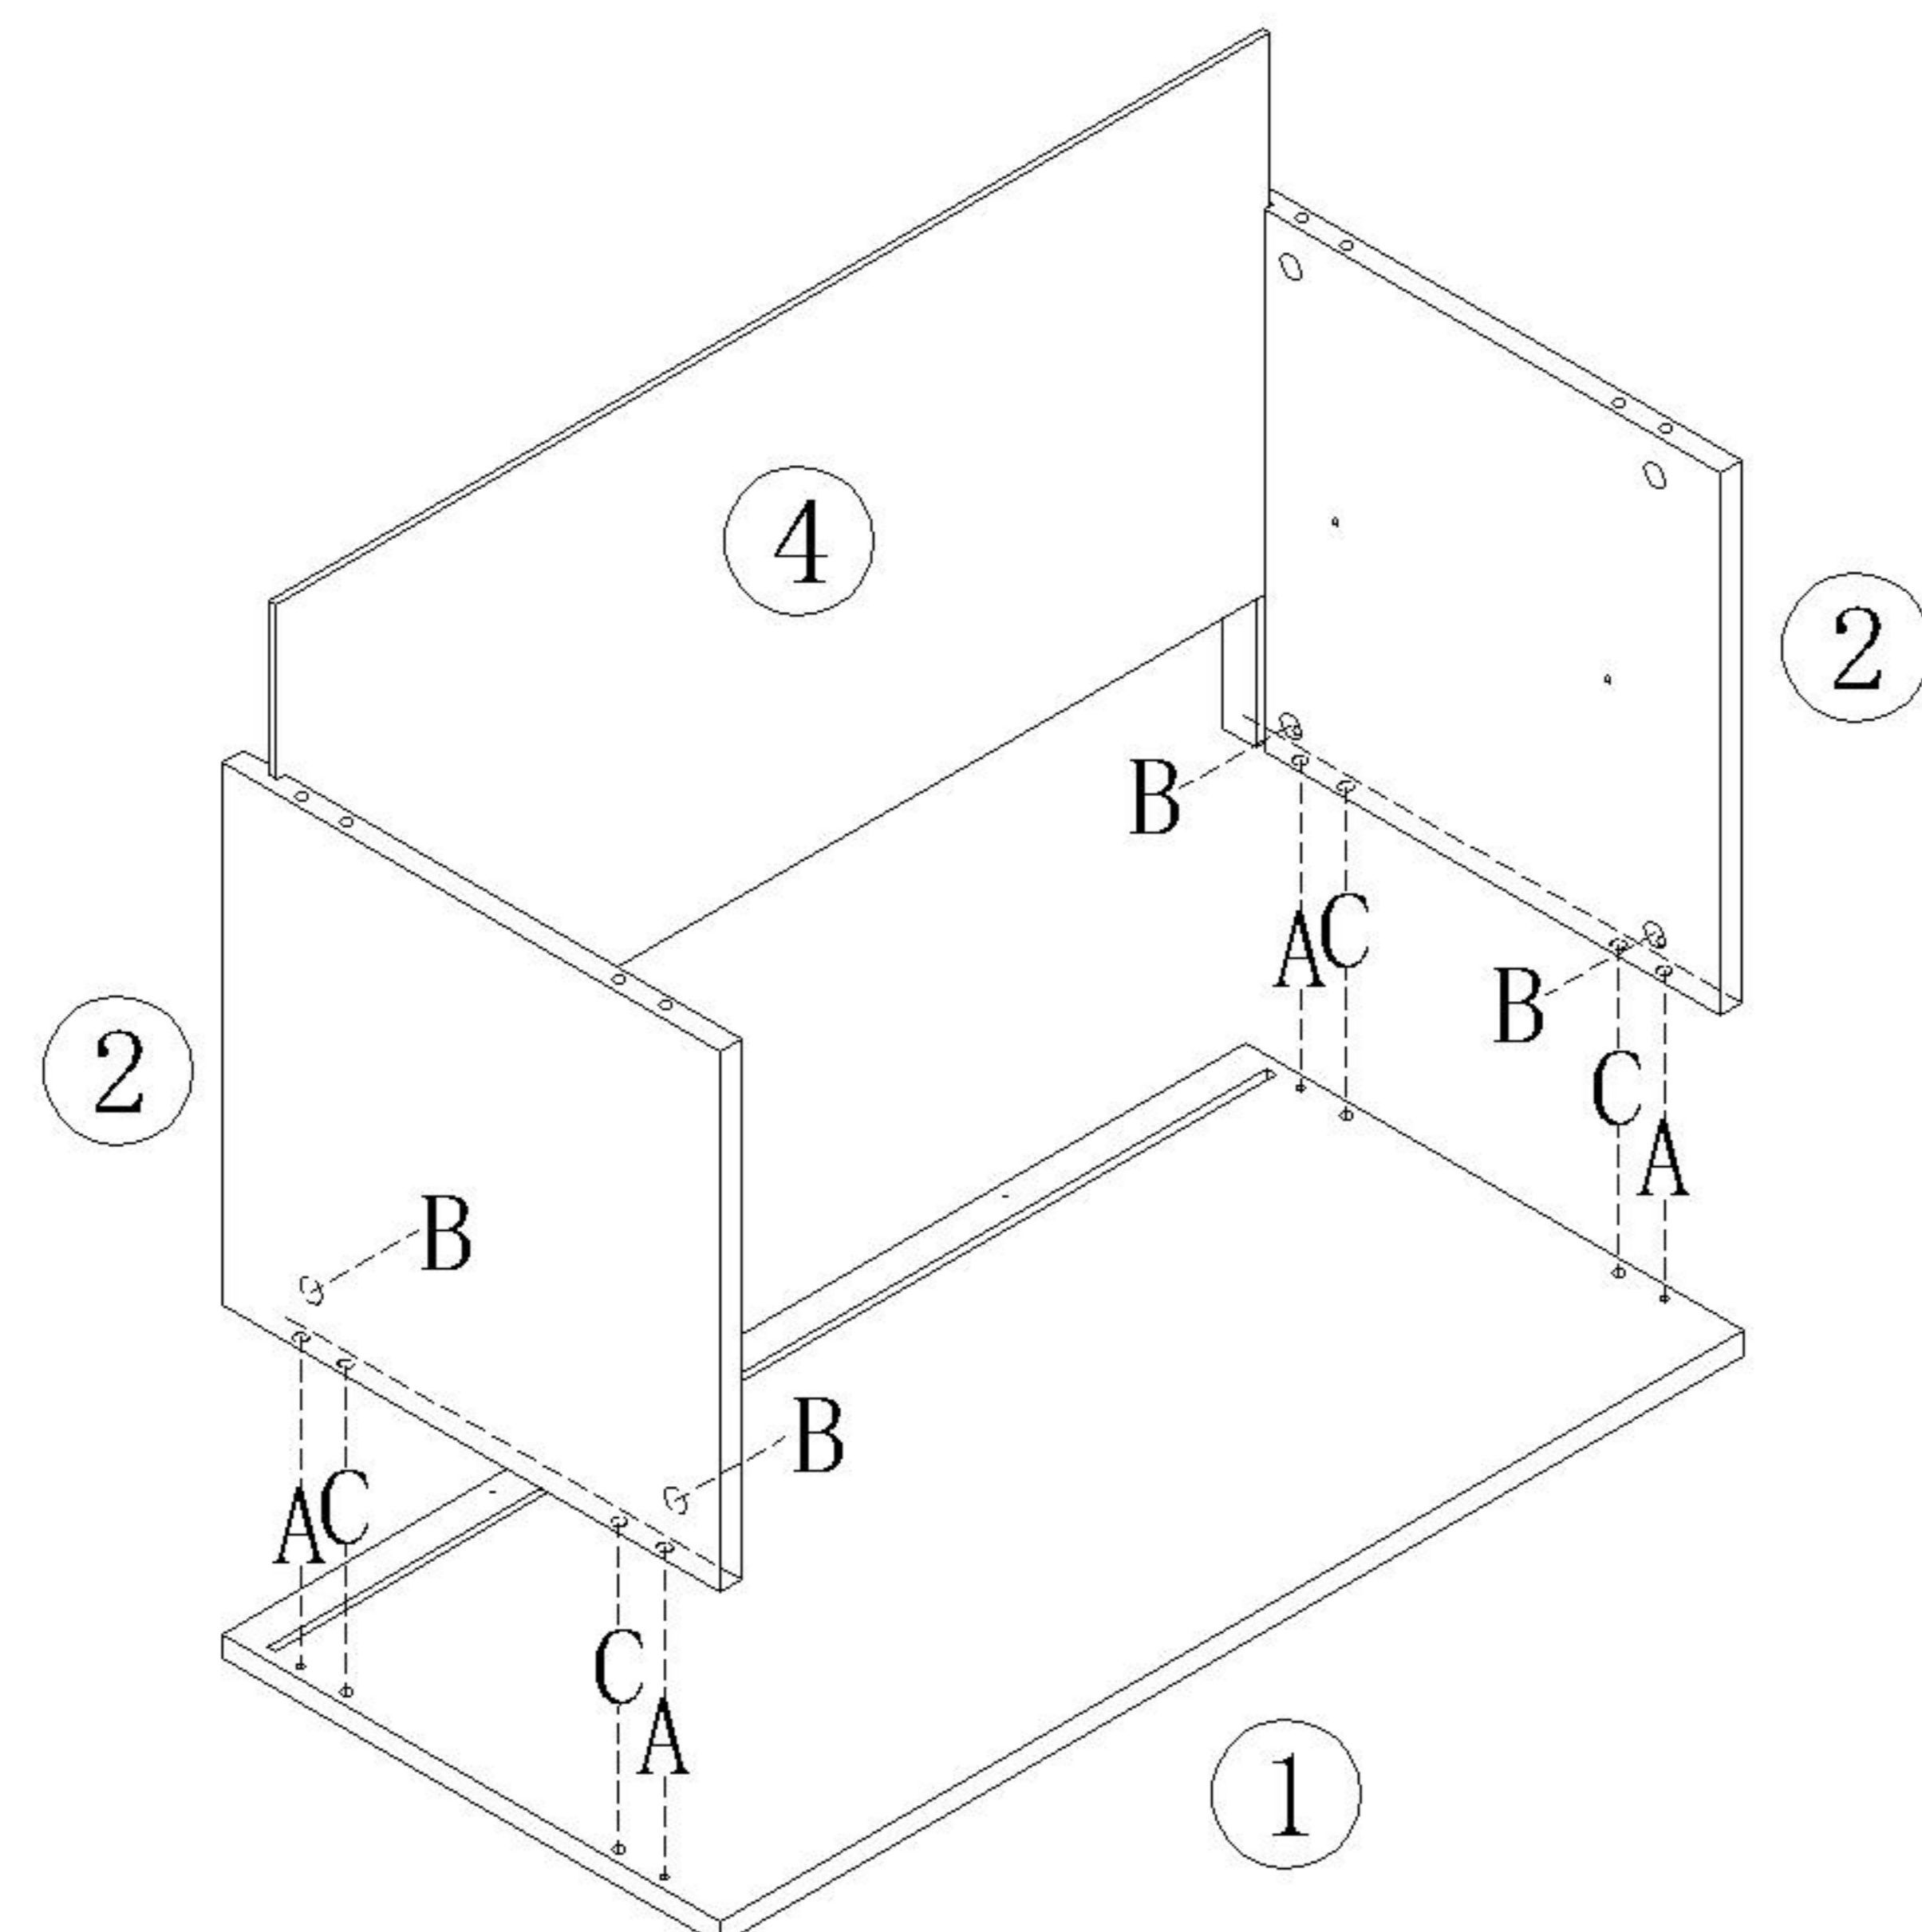

LINSY 林氏家居

五金表/Hardware list

部件表/Parts List

安装示意图/Assembly Instruction

产品名称 Model NO.	KQ5E-A
产品规格 Specification	720*350*363mm
安装工具 Tool	安装人数 Installer
	

 (A) *8 二合一螺杆 2-in-1-screw	 (B) *8 大三合一锁饼 3-in-1 large lock	 (C) *8 木榫Ø8x30mm Wood tenon	 (D) *4 灰色毛毡垫 Foot pad
 (E) *4 白攻螺丝M3.5*12mm Tapping screw	 (F) *6 白攻螺丝M3.5*16mm Tapping screw	 (G) *6 背板扣 White buckle	 (H) *2 U型卡扣 U-shaped buckle
 (I) *1 家具防倒器-白色 Anti-fall device	 (J) *4 层板托5mm shelf support		

KQ5E-A

安装方法

Installation method

二合一 two-in-one

背板扣
Back Plate Buckle

侧板
Side plate

层板托5mm
shelf support

安装方法 Installation method

-  (E)*4
-  (H)*2

组合连接方式, 如只购买单个柜体无需安装
Combination connection method, such as purchasing only a single cabinet without installation

上下组合安装方式
Upper and lower combination installation method

左右组合安装方式
Left and right combination installation method