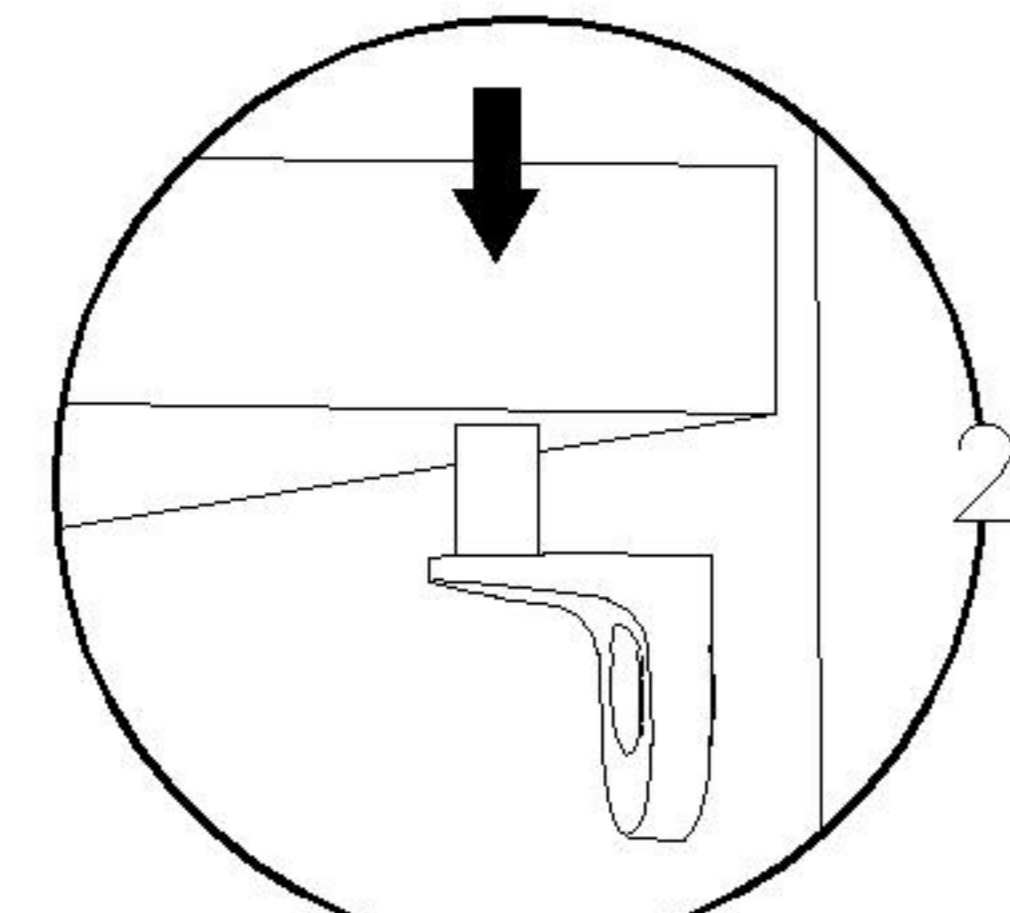

LINSY 林氏家居

五金表/Hardware list

部件表/Parts List

安装示意图/Assembly Instruction

产品名称 Model NO.	KQ5E-A
产品规格 Specification	720*350*363mm
安装工具 Tool	安装人数 Installer
	

 (A) *8 二合一螺杆 2-in-1-screw	 (B) *8 大三合一锁饼 3-in-1 large lock	 (C) *8 木榫Ø8x30mm Wood tenon	 (D) *4 灰色毛毡垫 Foot pad
 (E) *4 白攻螺丝M3.5*12mm Tapping screw	 (F) *6 白攻螺丝M3.5*16mm Tapping screw	 (G) *6 背板扣 White buckle	 (H) *2 U型卡扣 U-shaped buckle
 (I) *1 家具防倒器-白色 Anti-fall device	 (J) *4 层板托5mm shelf support		

KQ5E-A

安装方法

Installation method

二合一 two-in-one

背板扣
Back Plate Buckle

侧板
Side plate

层板托5mm
shelf support

安装方法 Installation method

-  (E)*4
-  (H)*2

组合连接方式, 如只购买单个柜体无需安装
Combination connection method, such as purchasing only a single cabinet without installation

上下组合安装方式
Upper and lower combination installation method

左右组合安装方式
Left and right combination installation method