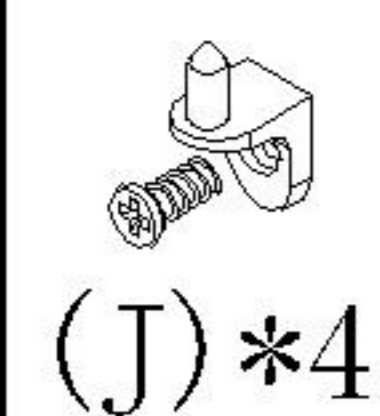

LINSY 林氏家居

五金表/Hardware list

部件表/Parts List

安装示意图/Assembly Instruction

产品名称 Model NO.	KQ5E-A
产品规格 Specification	720*350*363mm
安装工具 Tool	安装人数 Installer
	

 (A) *8 二合一螺杆 2-in-1-screw	 (B) *8 大三合一锁饼 3-in-1 large lock	 (C) *8 木榫Ø8x30mm Wood tenon	 (D) *4 灰色毛毡垫 Foot pad
 (E) *4 白攻螺丝M3.5*12mm Tapping screw	 (F) *6 白攻螺丝M3.5*16mm Tapping screw	 (G) *6 背板扣 White buckle	 (H) *2 U型卡扣 U-shaped buckle
 (I) *1 家具防倒器-白色 Anti-fall device	 (J) *4 层板托5mm shelf support		

KQ5E-A

安装方法

Installation method

二合一 two-in-one

背板扣
Back Plate Buckle

侧板
Side plate

层板托5mm
shelf support

安装方法 Installation method

-  (E)*4
-  (H)*2

组合连接方式, 如只购买单个柜体无需安装
Combination connection method, such as purchasing only a single cabinet without installation

上下组合安装方式
Upper and lower combination installation method

左右组合安装方式
Left and right combination installation method