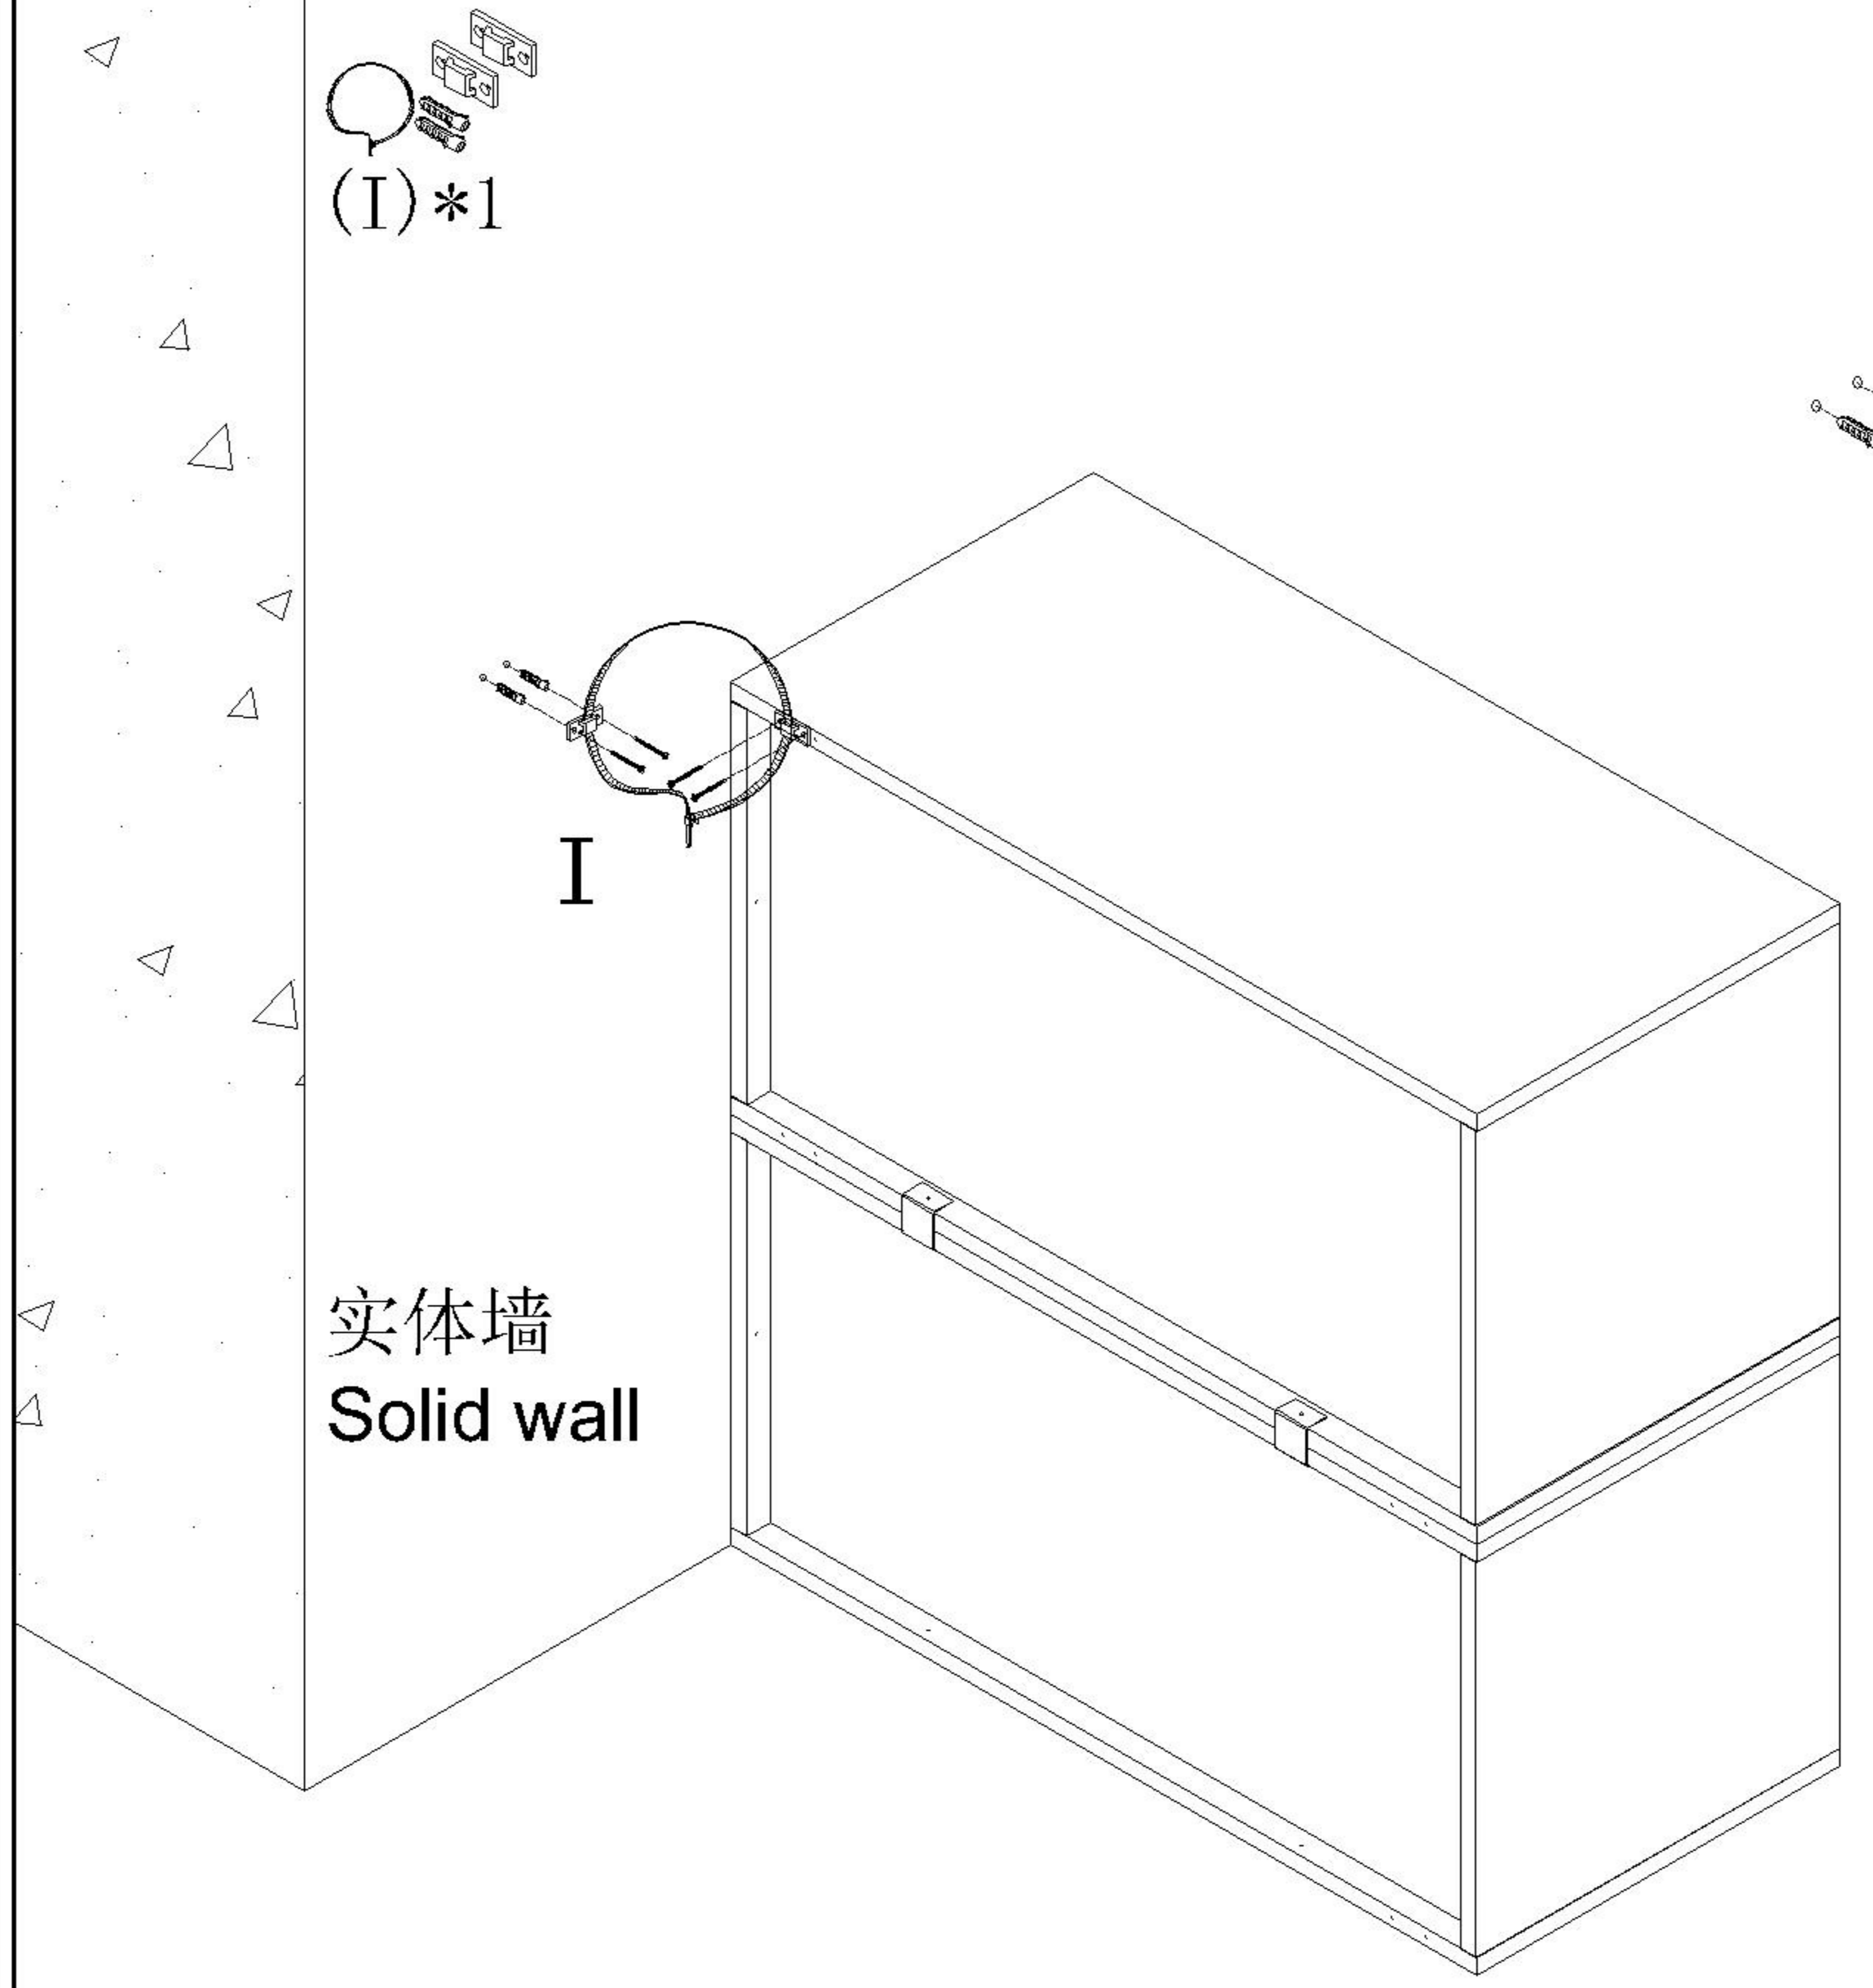

LINSY 林氏家居

五金表/Hardware list

部件表/Parts List

安装示意图/Assembly Instruction

产品名称 Model NO.	KQ5E-A
产品规格 Specification	720*350*363mm
安装工具 Tool	安装人数 Installer
	

 (A) *8 二合一螺杆 2-in-1-screw	 (B) *8 大三合一锁饼 3-in-1 large lock	 (C) *8 木榫Ø8x30mm Wood tenon	 (D) *4 灰色毛毡垫 Foot pad
 (E) *4 白攻螺丝M3.5*12mm Tapping screw	 (F) *6 白攻螺丝M3.5*16mm Tapping screw	 (G) *6 背板扣 White buckle	 (H) *2 U型卡扣 U-shaped buckle
 (I) *1 家具防倒器-白色 Anti-fall device	 (J) *4 层板托5mm shelf support		

-  (E)*4
-  (H)*2

组合连接方式, 如只购买单个柜体无需安装
Combination connection method, such as purchasing only a single cabinet without installation

上下组合安装方式
Upper and lower combination installation method

左右组合安装方式
Left and right combination installation method