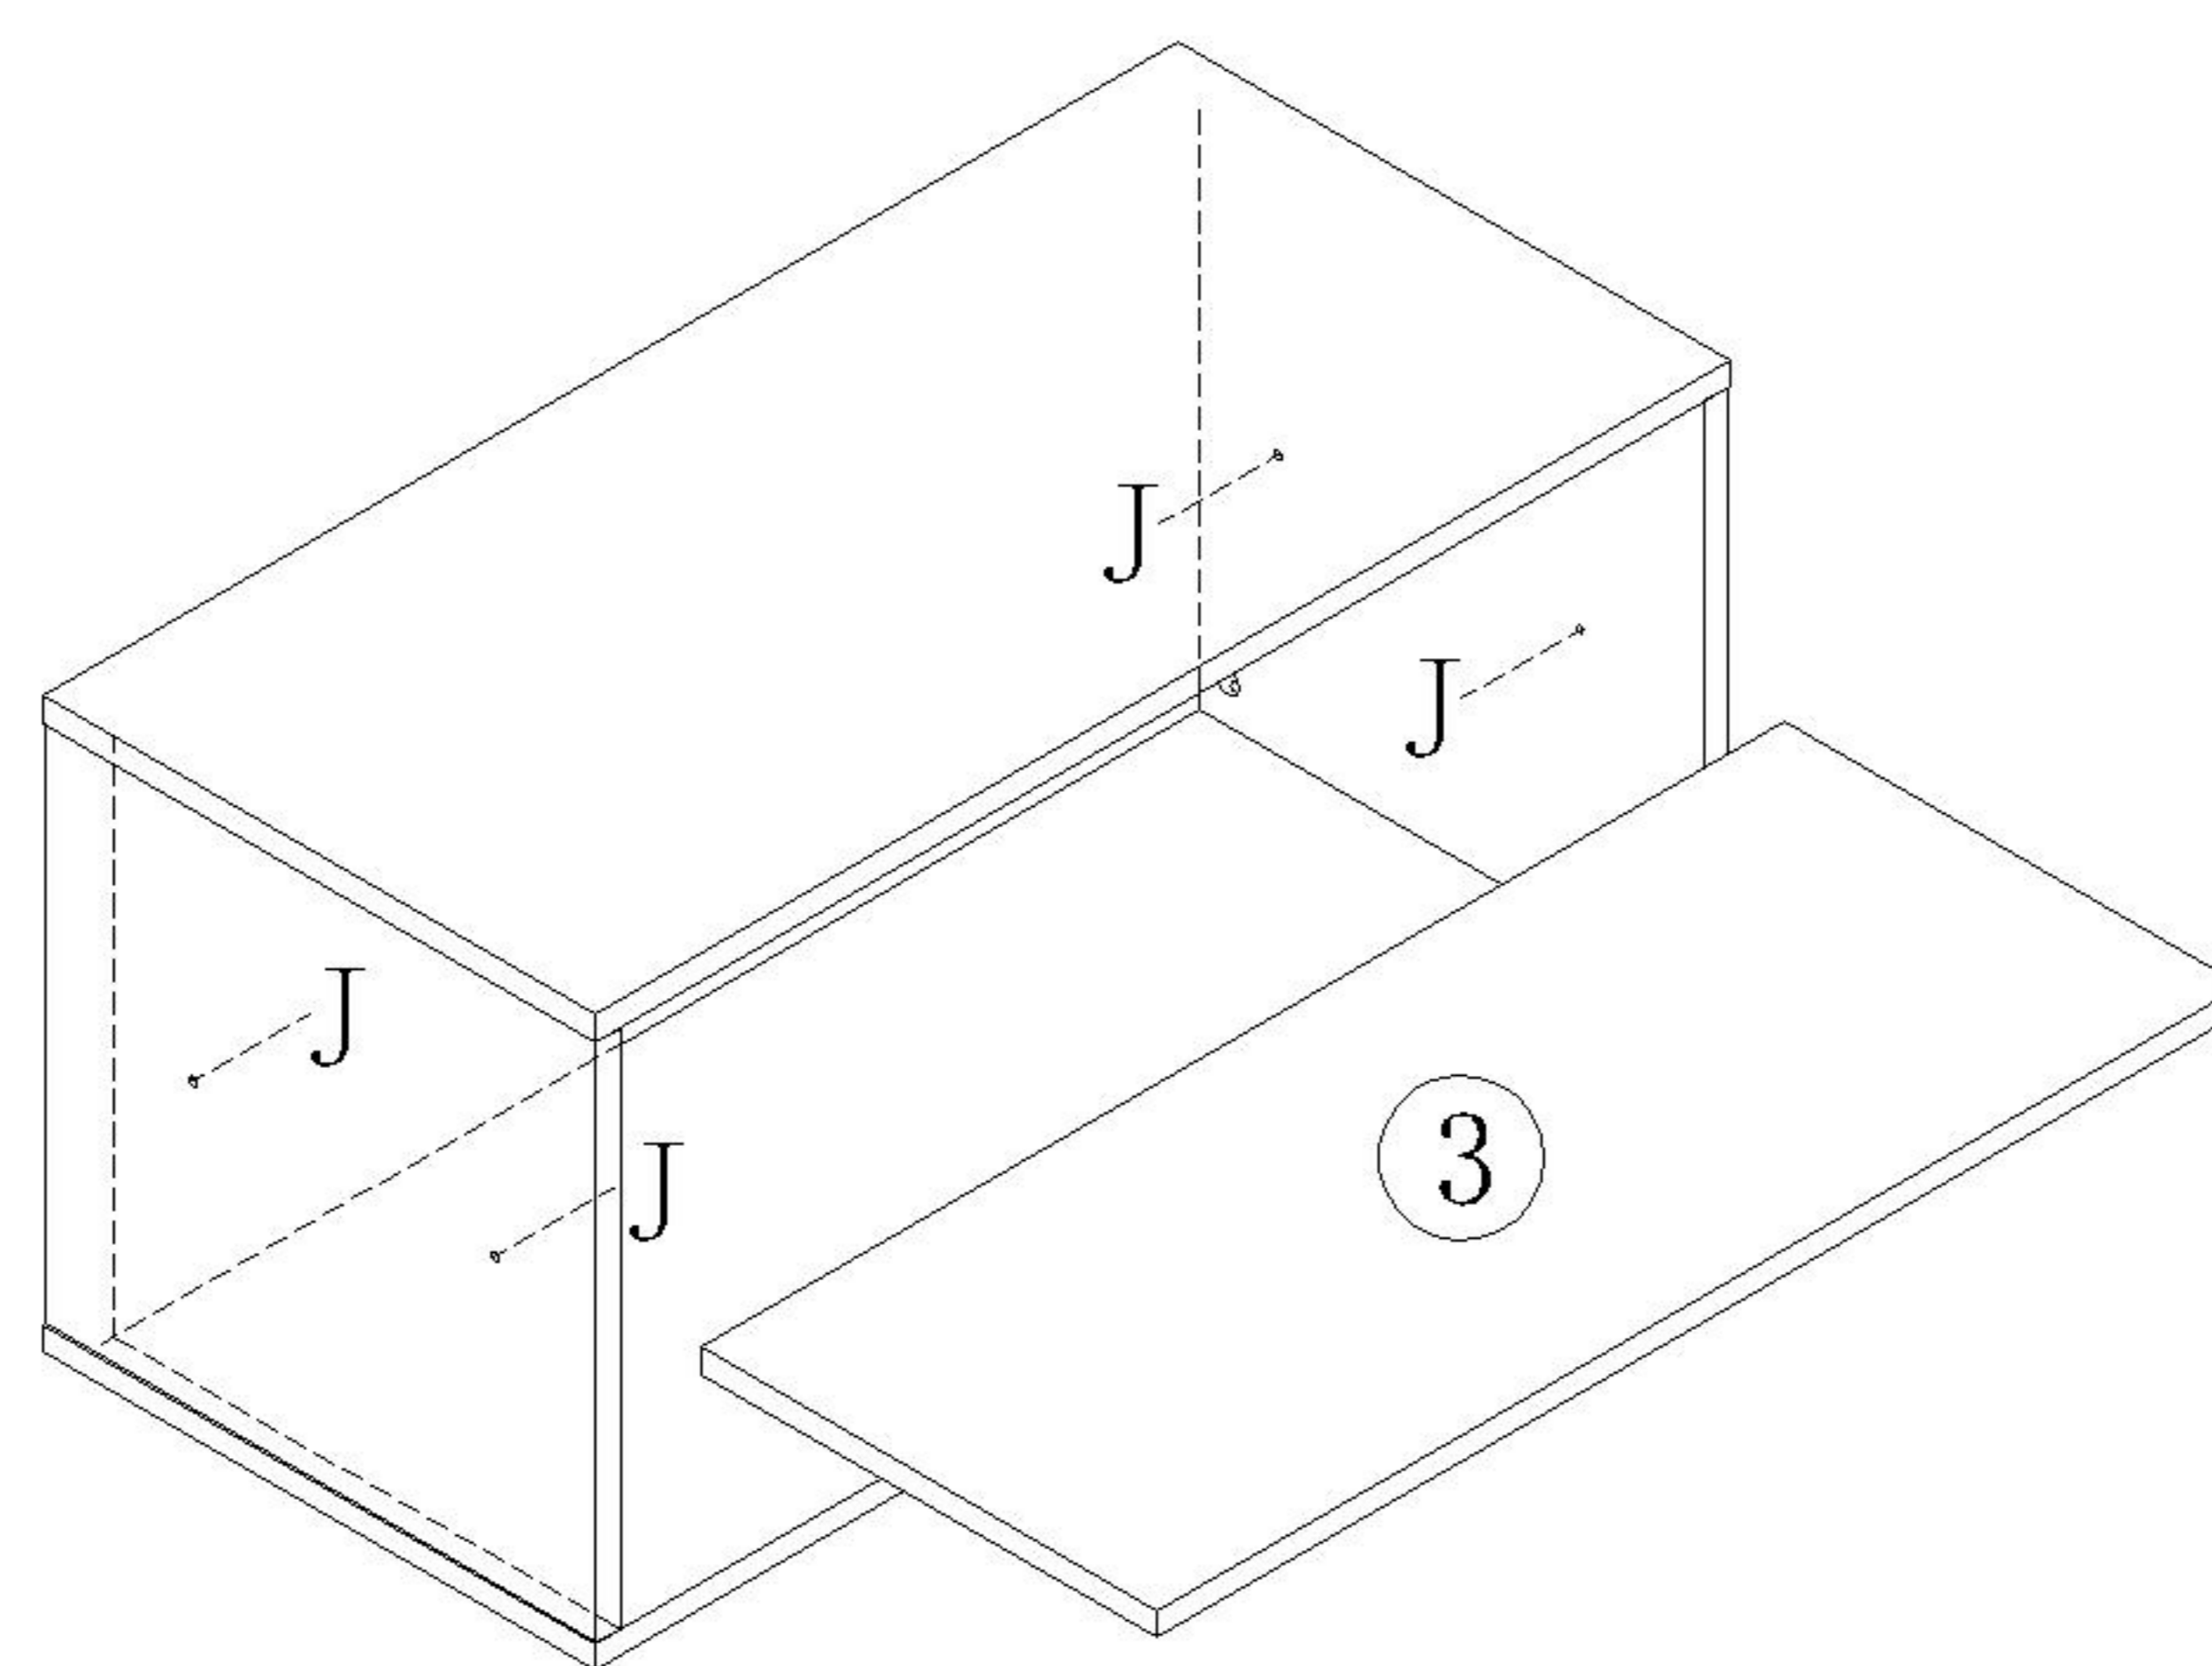

LINSY 林氏家居

五金表/Hardware list

部件表/Parts List

安装示意图/Assembly Instruction

产品名称 Model NO.	KQ5E-A
产品规格 Specification	720*350*363mm
安装工具 Tool	安装人数 Installer
	

 (A) *8 二合一螺杆 2-in-1-screw	 (B) *8 大三合一锁饼 3-in-1 large lock	 (C) *8 木榫Ø8x30mm Wood tenon	 (D) *4 灰色毛毡垫 Foot pad
 (E) *4 白攻螺丝M3.5*12mm Tapping screw	 (F) *6 白攻螺丝M3.5*16mm Tapping screw	 (G) *6 背板扣 White buckle	 (H) *2 U型卡扣 U-shaped buckle
 (I) *1 家具防倒器-白色 Anti-fall device	 (J) *4 层板托5mm shelf support		

KQ5E-A

安装方法

Installation method

二合一 two-in-one

背板扣
Back Plate Buckle

侧板
Side plate

层板托5mm
shelf support

安装方法 Installation method

-  (E)*4
-  (H)*2

组合连接方式, 如只购买单个柜体无需安装
Combination connection method, such as purchasing only a single cabinet without installation

上下组合安装方式
Upper and lower combination installation method

左右组合安装方式
Left and right combination installation method