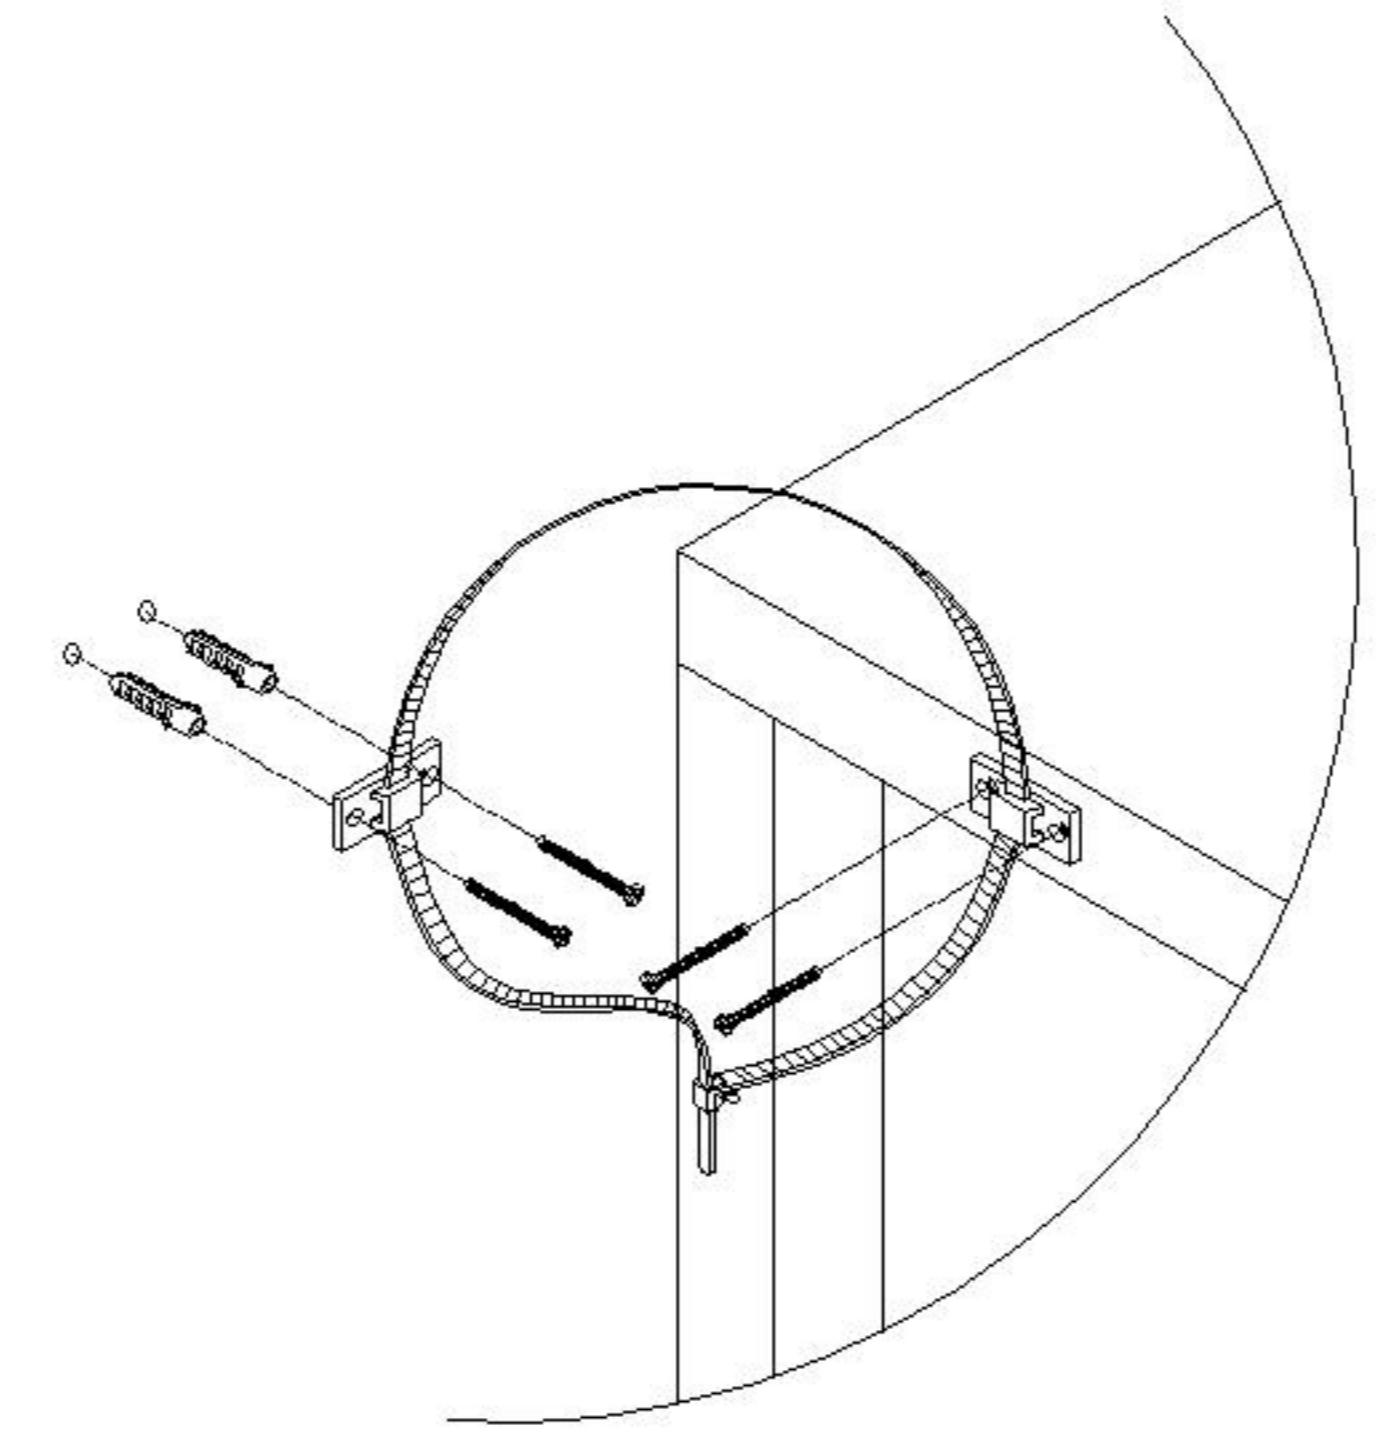

安装方法 Installation method

- (E)*4
- (H)*2

组合连接方式, 如只购买单个柜体无需安装
Combination connection method, such as purchasing only a single cabinet without installation

实体墙
Solid wall

(I)*1

柜子组合高度超600MM
需安装上防倒器
Cabinet combination height exceeding 600MM requires installation of an anti fall device