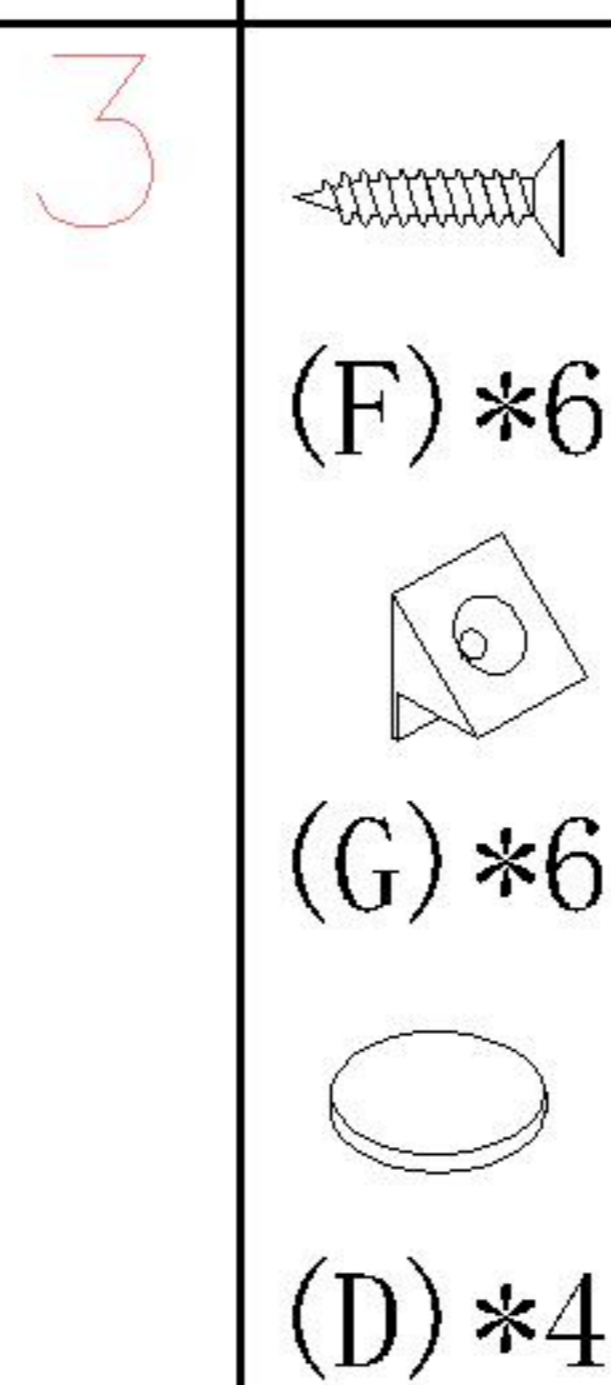

LINSY 林氏家居

五金表/Hardware list

部件表/Parts List

安装示意图/Assembly Instruction

产品名称 Model NO.	KQ5E-A
产品规格 Specification	720*350*363mm
安装工具 Tool	安装人数 Installer
	

 (A) *8 二合一螺杆 2-in-1-screw	 (B) *8 大三合一锁饼 3-in-1 large lock	 (C) *8 木榫Ø8x30mm Wood tenon	 (D) *4 灰色毛毡垫 Foot pad
 (E) *4 白攻螺丝M3.5*12mm Tapping screw	 (F) *6 白攻螺丝M3.5*16mm Tapping screw	 (G) *6 背板扣 White buckle	 (H) *2 U型卡扣 U-shaped buckle
 (I) *1 家具防倒器-白色 Anti-fall device	 (J) *4 层板托5mm shelf support		

KQ5E-A

安装方法

Installation method

二合一 two-in-one

背板扣
Back Plate Buckle

侧板
Side plate

层板托5mm
shelf support

安装方法 Installation method

-  (E)*4
-  (H)*2

组合连接方式, 如只购买单个柜体无需安装
Combination connection method, such as purchasing only a single cabinet without installation

上下组合安装方式
Upper and lower combination installation method

左右组合安装方式
Left and right combination installation method