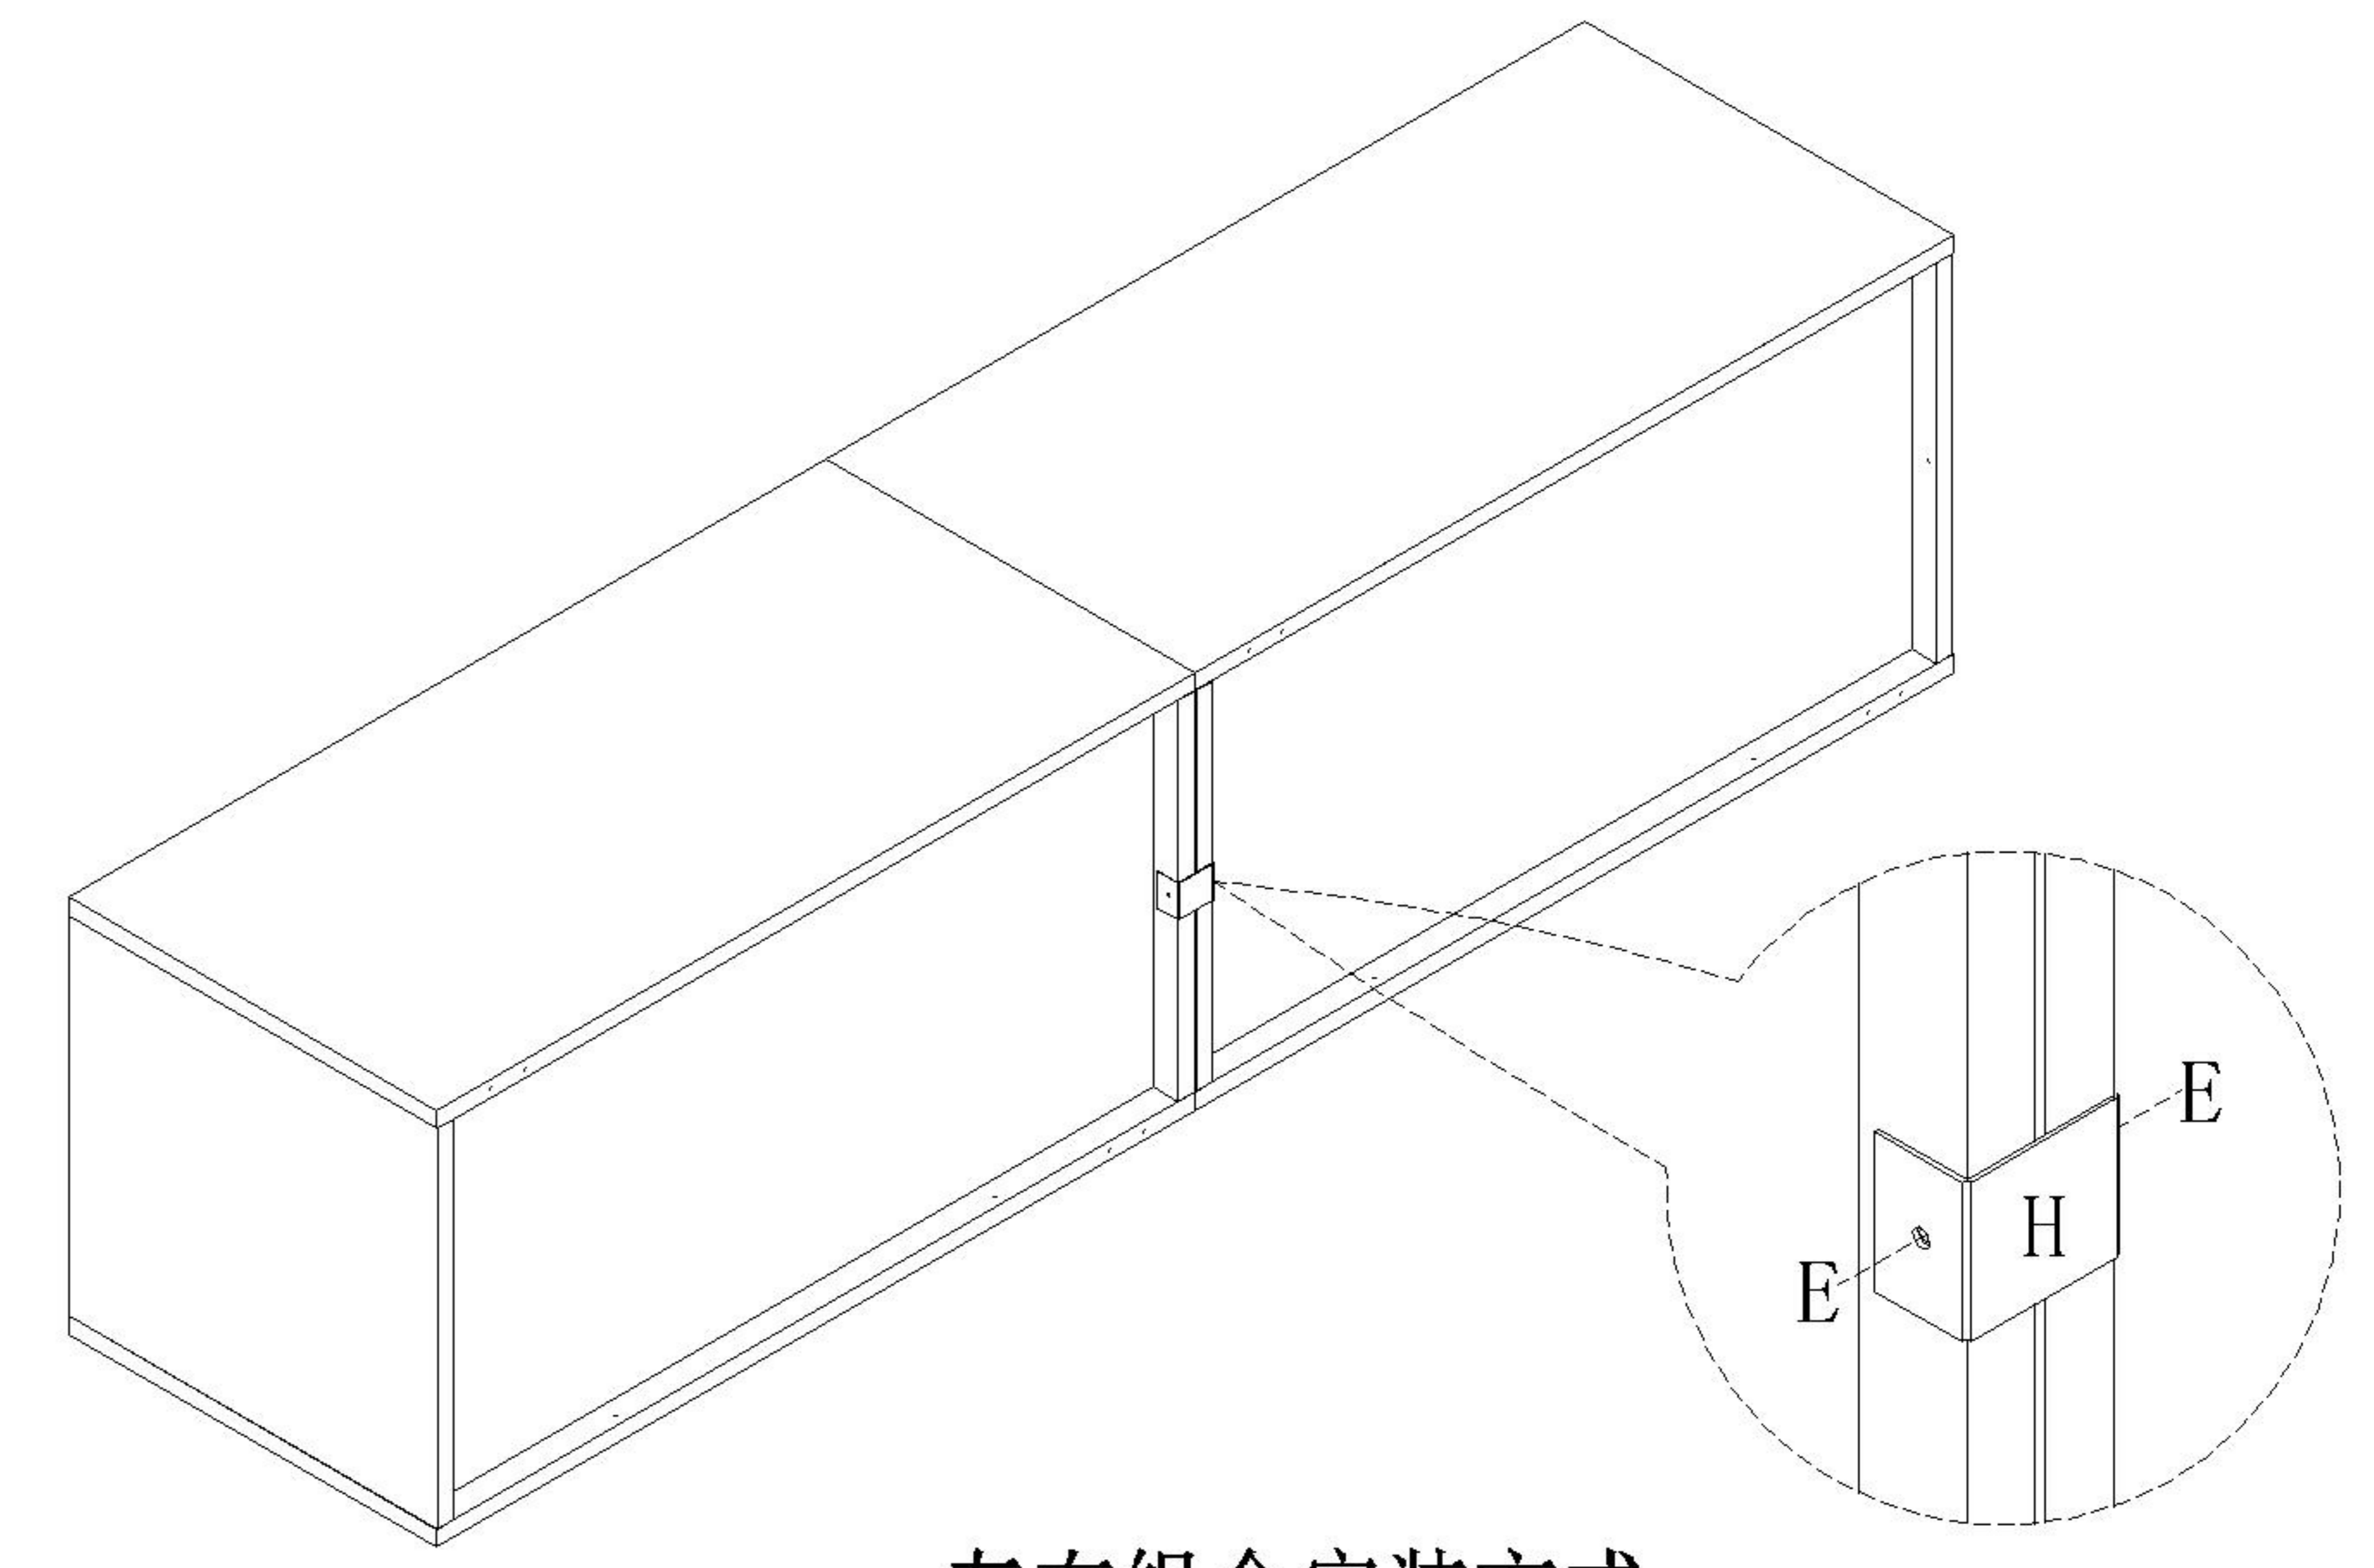

LINSY 林氏家居

五金表/Hardware list

部件表/Parts List

安装示意图/Assembly Instruction

产品名称 Model NO.	KQ5E-A
产品规格 Specification	720*350*363mm
安装工具 Tool	安装人数 Installer
	

 (A) *8 二合一螺杆 2-in-1-screw	 (B) *8 大三合一锁饼 3-in-1 large lock	 (C) *8 木榫Ø8x30mm Wood tenon	 (D) *4 灰色毛毡垫 Foot pad
 (E) *4 白攻螺丝M3.5*12mm Tapping screw	 (F) *6 白攻螺丝M3.5*16mm Tapping screw	 (G) *6 背板扣 White buckle	 (H) *2 U型卡扣 U-shaped buckle
 (I) *1 家具防倒器-白色 Anti-fall device	 (J) *4 层板托5mm shelf support		

KQ5E-A

安装方法

Installation method

二合一 two-in-one

背板扣
Back Plate Buckle

侧板
Side plate

层板托5mm
shelf support

安装方法 Installation method

-  (E)*4
-  (H)*2

组合连接方式, 如只购买单个柜体无需安装
Combination connection method, such as purchasing only a single cabinet without installation

上下组合安装方式
Upper and lower combination installation method

左右组合安装方式
Left and right combination installation method