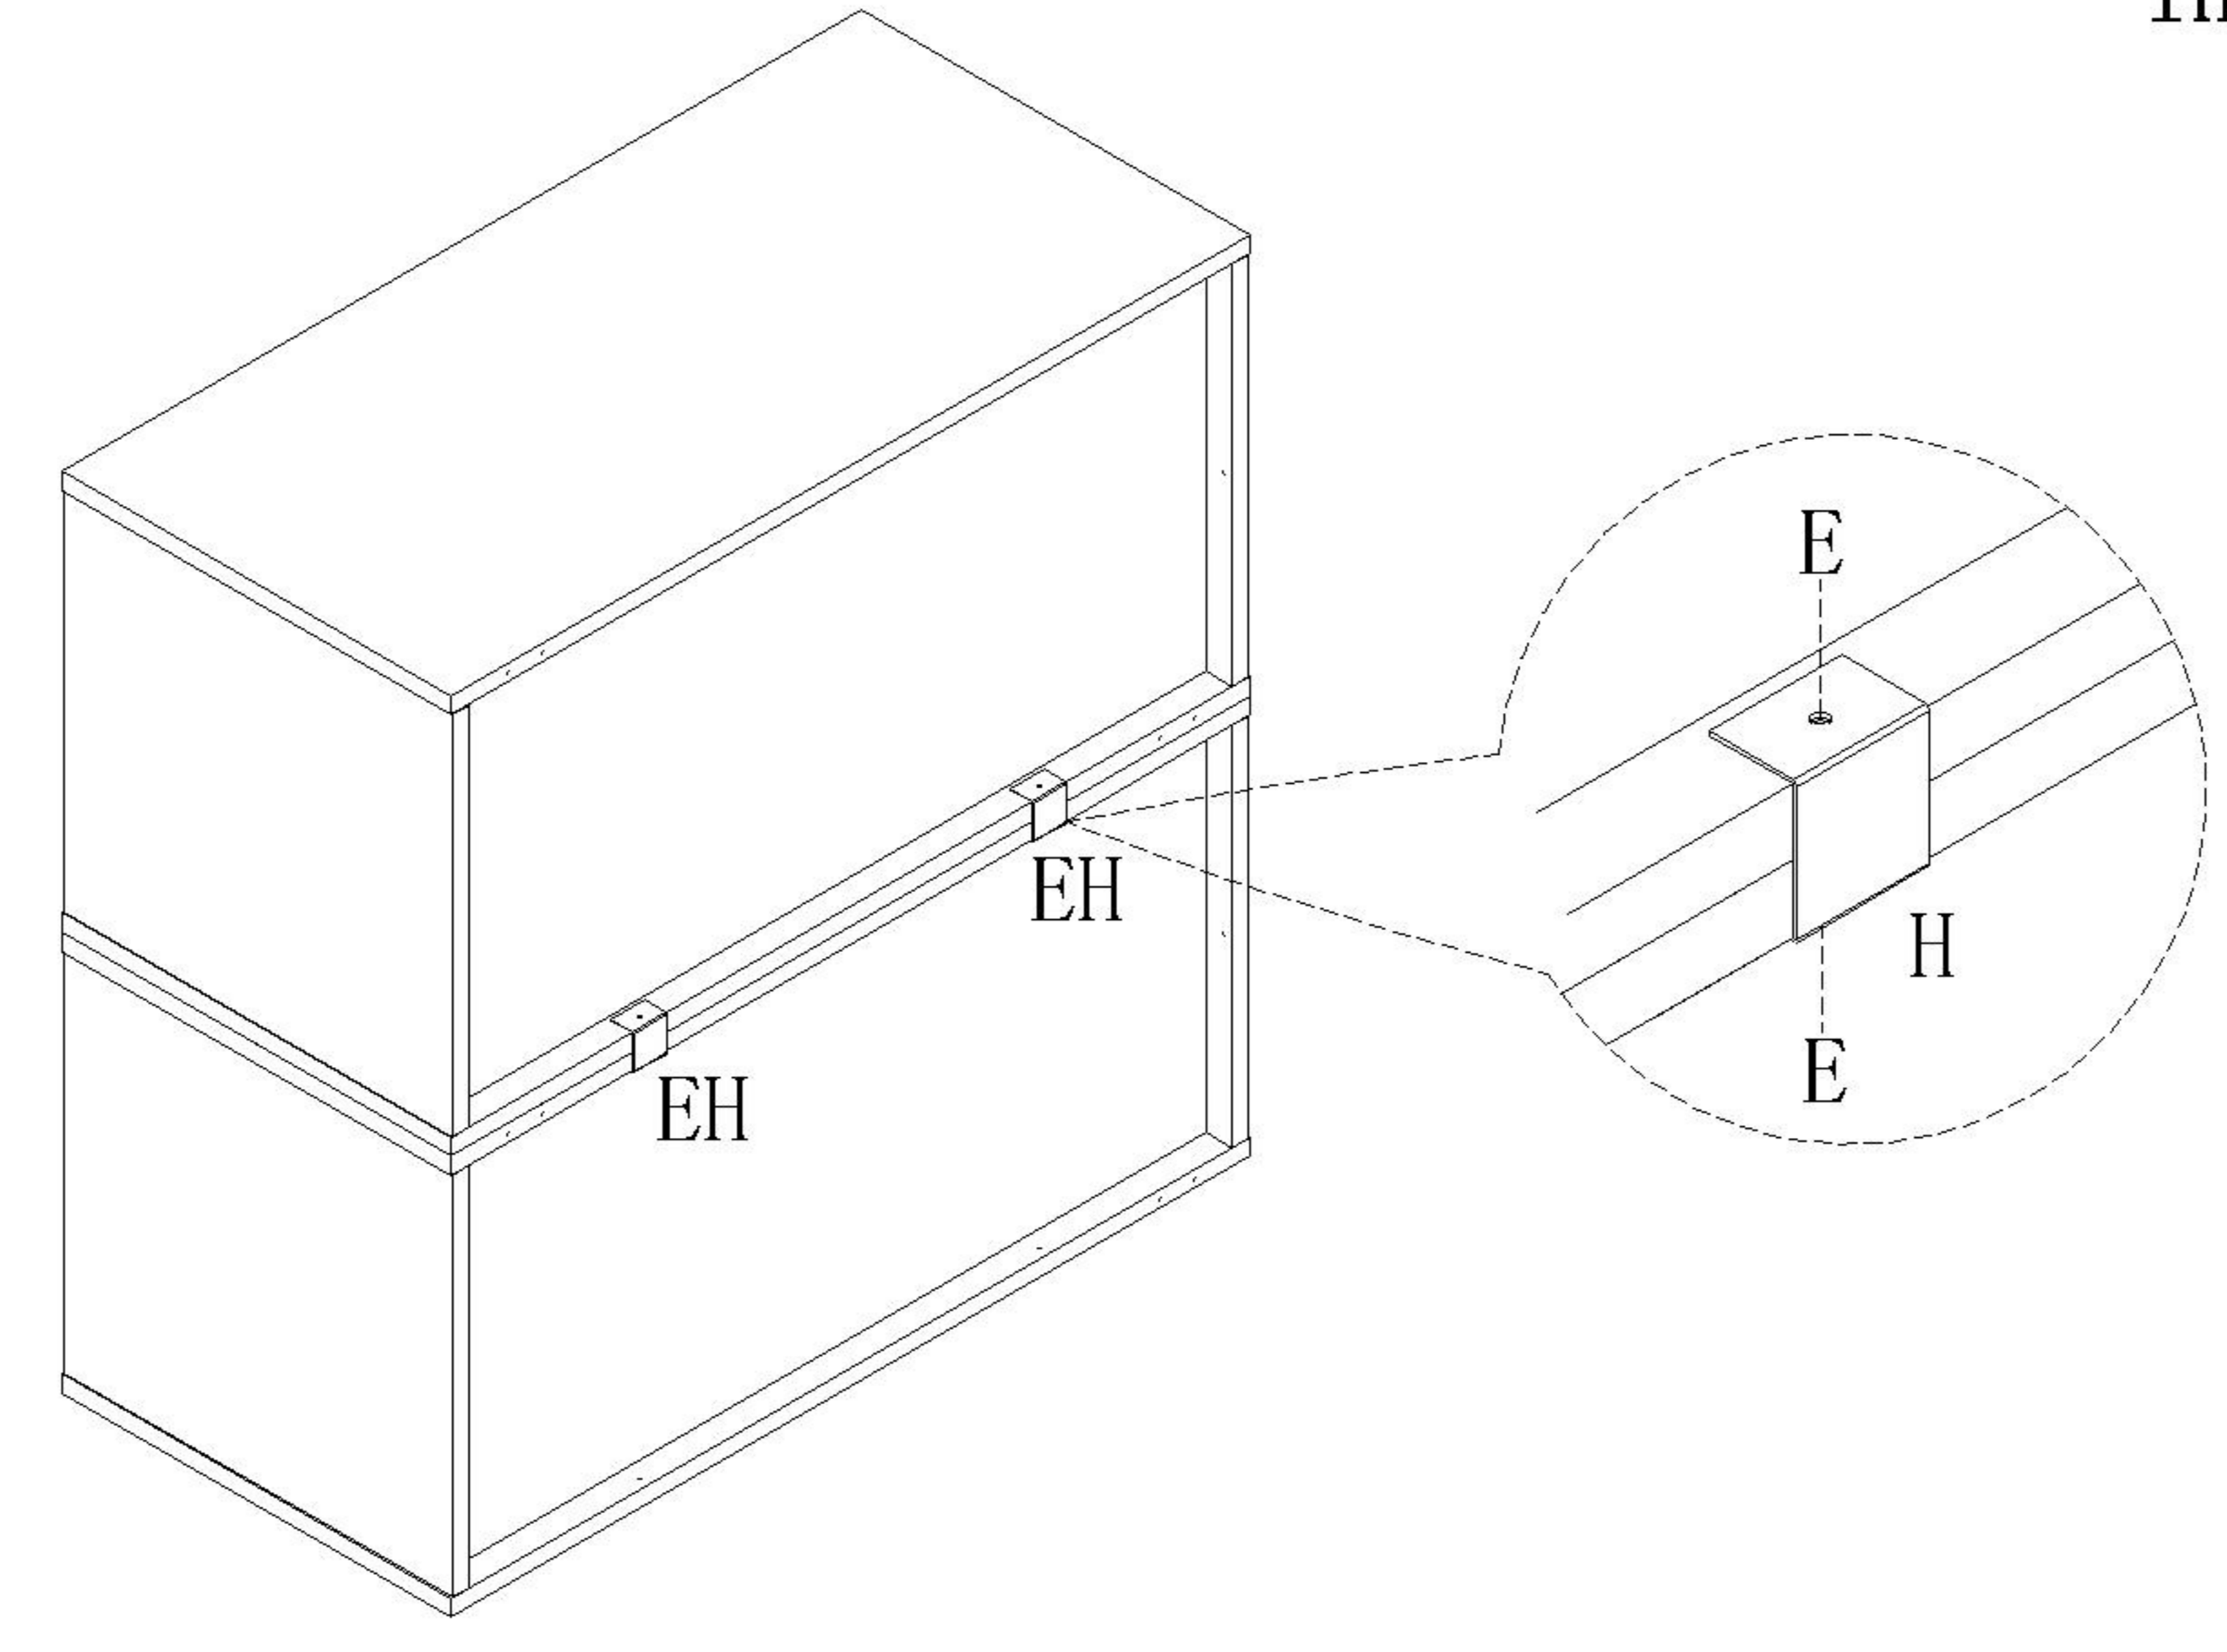

LINSY 林氏家居

五金表/Hardware list

部件表/Parts List

安装示意图/Assembly Instruction

产品名称 Model NO.	KQ5E-A
产品规格 Specification	720*350*363mm
安装工具 Tool	安装人数 Installer
	

 (A) *8 二合一螺杆 2-in-1-screw	 (B) *8 大三合一锁饼 3-in-1 large lock	 (C) *8 木榫Ø8x30mm Wood tenon	 (D) *4 灰色毛毡垫 Foot pad
 (E) *4 白攻螺丝M3.5*12mm Tapping screw	 (F) *6 白攻螺丝M3.5*16mm Tapping screw	 (G) *6 背板扣 White buckle	 (H) *2 U型卡扣 U-shaped buckle
 (I) *1 家具防倒器-白色 Anti-fall device	 (J) *4 层板托5mm shelf support		

KQ5E-A

安装方法

Installation method

二合一 two-in-one

背板扣
Back Plate Buckle

侧板
Side plate

层板托5mm
shelf support

安装方法 Installation method

-  (E)*4
-  (H)*2

组合连接方式, 如只购买单个柜体无需安装
Combination connection method, such as purchasing only a single cabinet without installation

上下组合安装方式
Upper and lower combination installation method

左右组合安装方式
Left and right combination installation method