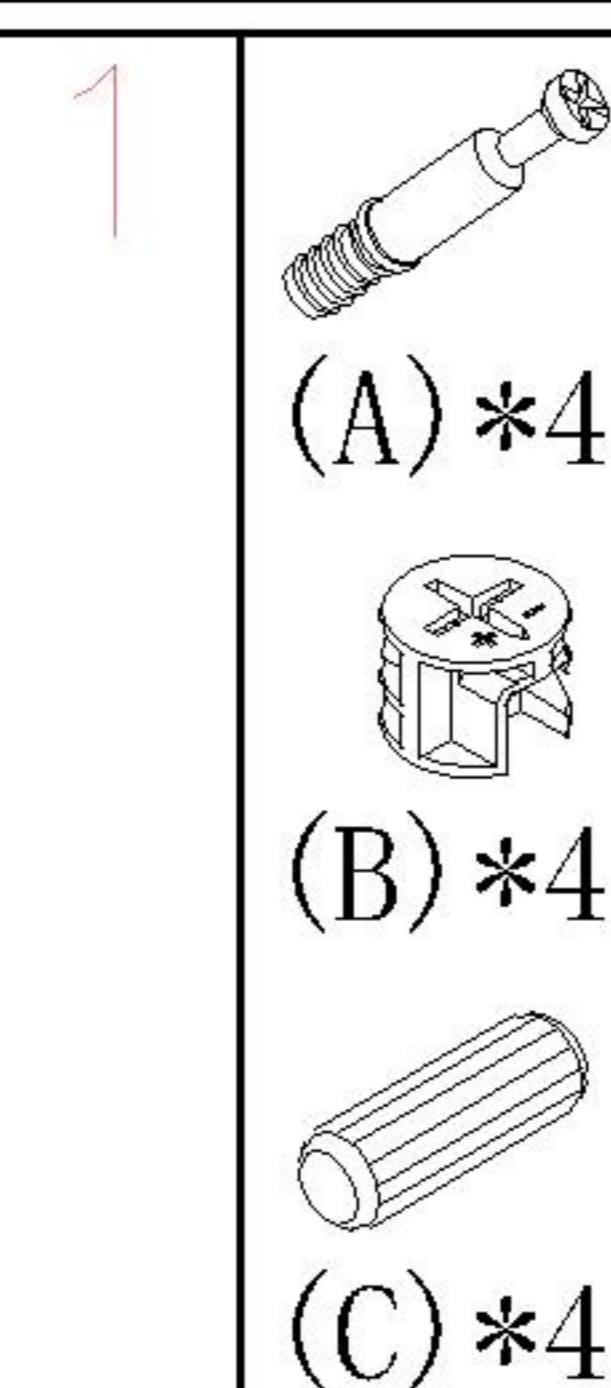

LINSY 林氏家居

五金表/Hardware list

部件表/Parts List

安装示意图/Assembly Instruction

产品名称 Model NO.	KQ5E-A
产品规格 Specification	720*350*363mm
安装工具 Tool	安装人数 Installer
	

 (A) *8 二合一螺杆 2-in-1-screw	 (B) *8 大三合一锁饼 3-in-1 large lock	 (C) *8 木榫Ø8x30mm Wood tenon	 (D) *4 灰色毛毡垫 Foot pad
 (E) *4 白攻螺丝M3.5*12mm Tapping screw	 (F) *6 白攻螺丝M3.5*16mm Tapping screw	 (G) *6 背板扣 White buckle	 (H) *2 U型卡扣 U-shaped buckle
 (I) *1 家具防倒器-白色 Anti-fall device	 (J) *4 层板托5mm shelf support		

KQ5E-A

安装方法

Installation method

二合一 two-in-one

背板扣
Back Plate Buckle

侧板
Side plate

层板托5mm
shelf support

安装方法 Installation method

-  (E)*4
-  (H)*2

组合连接方式, 如只购买单个柜体无需安装
Combination connection method, such as purchasing only a single cabinet without installation

上下组合安装方式
Upper and lower combination installation method

左右组合安装方式
Left and right combination installation method