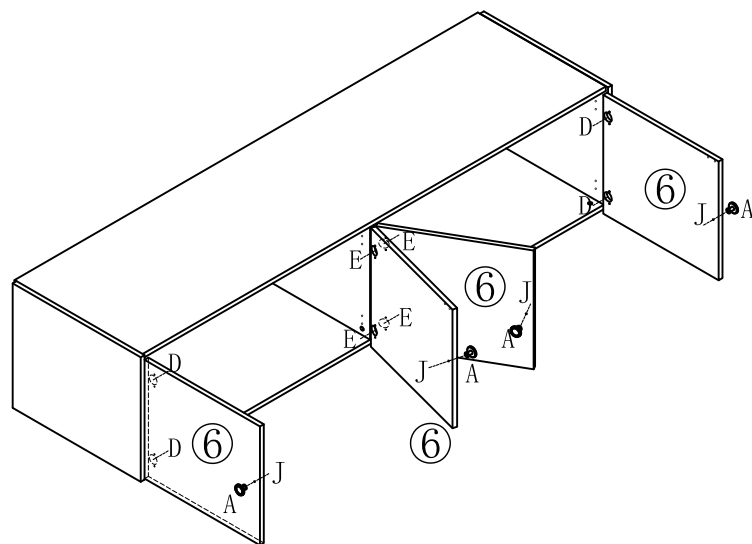

LINSY 林氏家居

五金表/Hardware list

部件表/Parts List

安装示意图/Assembly Instruction

产品名称 Model NO.	JC5D-A1 (2.2m)
产品规格 Specification	2186*617*500mm
安装工具 Tool	安装人数 Installer
	

 (A)* 4 铝合金短黑色拉手 Handle	 (B)* 13 背板扣 Back Plate Buckle-White	 (C)* 4 单层磁碰 magnetic catch-white	 (D)* 4 缓冲门铰大弯-Ø35 Hinge-big bends
 (E)* 4 缓冲门铰中弯-Ø35 Hinge-middle bending	 (F)* 13 二合一螺杆(35mm) 2-in-1-screw	 (G)* 13 大三合一锁饼 Three-in-one large lock	 (H)* 8 自攻螺丝M3.5x12mm Self-tapping screw
 (I)* 21 自攻螺丝M3.5x16mm Self-tapping screw	 (J)* 4 拉手螺丝-M4x22mm pulling screw	 (K)* 13 木榫Ø8x30mm wood tenon	 (L)* 4 自攻螺丝M4x30mm Self-tapping screw

1

- (C) *4
- (I) *8

2

- (F) *4
- (G) *4
- (K) *4

3

4

JC5D-A1 (2.2m)

安装方法/
Installation method

背板扣
Back Plate Buckle-White

- (F) *4
- (G) *4
- (K) *4

- (F) *4
- (G) *4
- (K) *4

- (A) *4
- (D) *4
- (E) *4
- (J) *4

- (B) *12
- (I) *12