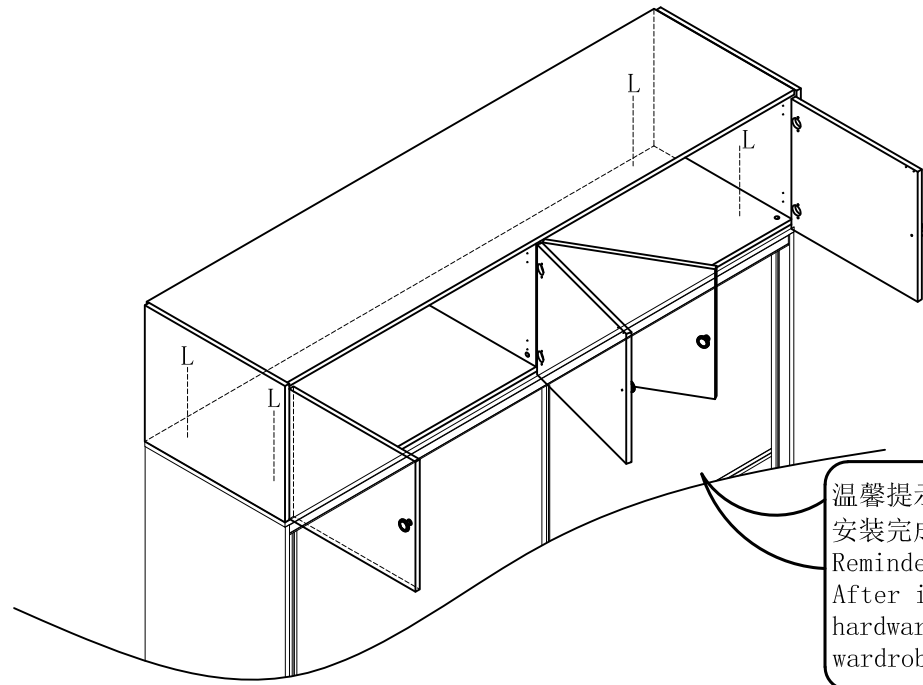

LINSY 林氏家居

五金表/Hardware list

部件表/Parts List

安装示意图/Assembly Instruction

产品名称 Model NO.	JC5D-A1 (2.2m)
产品规格 Specification	2186*617*500mm
安装工具 Tool	安装人数 Installer
	

 (A)* 4 铝合金短黑色拉手 Handle	 (B)* 13 背板扣 Back Plate Buckle-White	 (C)* 4 单层磁碰 magnetic catch-white	 (D)* 4 缓冲门铰大弯-Ø35 Hinge-big bends
 (E)* 4 缓冲门铰中弯-Ø35 Hinge-middle bending	 (F)* 13 二合一螺杆(35mm) 2-in-1-screw	 (G)* 13 大三合一锁饼 Three-in-one large lock	 (H)* 8 自攻螺丝M3.5x12mm Self-tapping screw
 (I)* 21 自攻螺丝M3.5x16mm Self-tapping screw	 (J)* 4 拉手螺丝-M4x22mm pulling screw	 (K)* 13 木榫Ø8x30mm wood tenon	 (L)* 4 自攻螺丝M4x30mm Self-tapping screw

编号NO.	名称Name	规格 (mm) Specification	数量QTY	材质Material
①	顶板 Top board	2150*594*18	1	三胺板Melamine
②	底板 Bottom board	2150*574*18	1	三胺板Melamine
③	右侧板 Side board(R)	500*594*18	1	三胺板Melamine
④	左侧板 Side board(L)	500*594*18	1	三胺板Melamine
⑤	中侧板 Middle side board	462*574*18	1	三胺板Melamine
⑥	门板 Door board	535*477*18	4	三胺板Melamine
⑦	背板 Back board	1076*472*5	2	三胺板Melamine

(L)*4

温馨提示:
安装完成后, 要与衣柜在合适的位置用五金L锁紧
Reminder:
After installation, it should be locked with hardware L at a suitable position with the wardrobe

JC5D-A1 (2.2m)

安装方法/
Installation method

大二合一
two-in-one

- (C) *4
- (H) *8