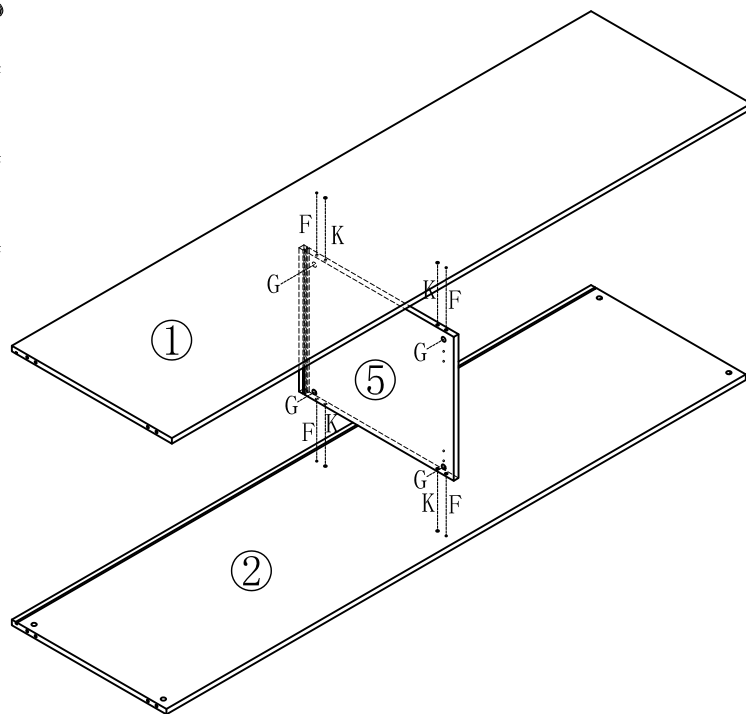

LINSY 林氏家居

五金表/Hardware list

部件表/Parts List

安装示意图/Assembly Instruction

产品名称 Model NO.	JC5D-A1 (2.2m)
产品规格 Specification	2186*617*500mm
安装工具 Tool	安装人数 Installer
	

 (A)* 4 铝合金短黑色拉手 Handle	 (B)* 13 背板扣 Back Plate Buckle-White	 (C)* 4 单层磁碰 magnetic catch-white	 (D)* 4 缓冲门铰大弯-Ø35 Hinge-big bends
 (E)* 4 缓冲门铰中弯-Ø35 Hinge-middle bending	 (F)* 13 二合一螺杆(35mm) 2-in-1-screw	 (G)* 13 大三合一锁饼 Three-in-one large lock	 (H)* 8 自攻螺丝M3.5x12mm Self-tapping screw
 (I)* 21 自攻螺丝M3.5x16mm Self-tapping screw	 (J)* 4 拉手螺丝-M4x22mm pulling screw	 (K)* 13 木榫Ø8x30mm wood tenon	 (L)* 4 自攻螺丝M4x30mm Self-tapping screw

编号NO.	名称Name	规格 (mm) Specification	数量QTY	材质Material
①	顶板 Top board	2150*594*18	1	三胺板Melamine
②	底板 Bottom board	2150*574*18	1	三胺板Melamine
③	右侧板 Side board(R)	500*594*18	1	三胺板Melamine
④	左侧板 Side board(L)	500*594*18	1	三胺板Melamine
⑤	中侧板 Middle side board	462*574*18	1	三胺板Melamine
⑥	门板 Door board	535*477*18	4	三胺板Melamine
⑦	背板 Back board	1076*472*5	2	三胺板Melamine

(L)*4

温馨提示:
安装完成后, 要与衣柜在合适的位置用五金L锁紧
Reminder:
After installation, it should be locked with hardware L at a suitable position with the wardrobe

JC5D-A1 (2.2m)

安装方法/
Installation method

大二合一
two-in-one

- (C) *4
- (H) *8

1

- (C) *4
- (I) *8

2

- (F) *4
- (G) *4
- (K) *4

3

4

JC5D-A1 (2.2m)

安装方法/
Installation method