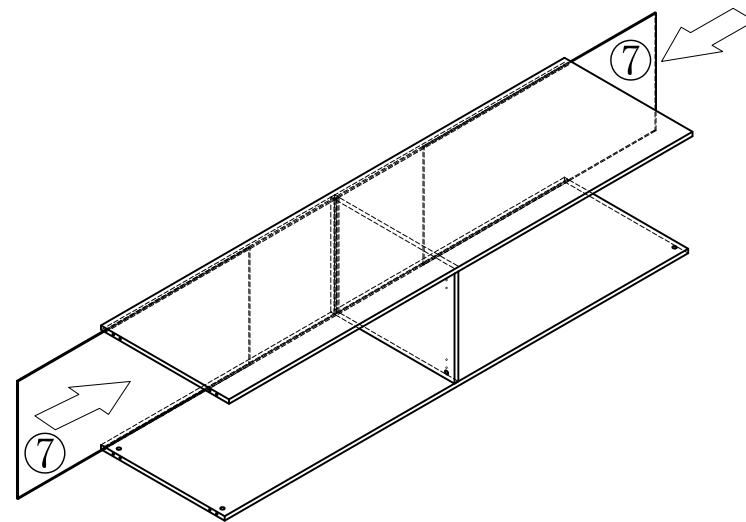

LINSY 林氏家居

五金表/Hardware list

部件表/Parts List

安装示意图/Assembly Instruction

产品名称 Model NO.	JC5D-A1 (2.2m)
产品规格 Specification	2186*617*500mm
安装工具 Tool	安装人数 Installer
	

 (A)* 4 铝合金短黑色拉手 Handle	 (B)* 13 背板扣 Back Plate Buckle-White	 (C)* 4 单层磁碰 magnetic catch-white	 (D)* 4 缓冲门铰大弯-Ø35 Hinge-big bends
 (E)* 4 缓冲门铰中弯-Ø35 Hinge-middle bending	 (F)* 13 二合一螺杆(35mm) 2-in-1-screw	 (G)* 13 大三合一锁饼 Three-in-one large lock	 (H)* 8 自攻螺丝M3.5x12mm Self-tapping screw
 (I)* 21 自攻螺丝M3.5x16mm Self-tapping screw	 (J)* 4 拉手螺丝-M4x22mm pulling screw	 (K)* 13 木榫Ø8x30mm wood tenon	 (L)* 4 自攻螺丝M4x30mm Self-tapping screw

(L)*4

温馨提示:
安装完成后, 要与衣柜在合适的位置用五金L锁紧
Reminder:
After installation, it should be locked with hardware L at a suitable position with the wardrobe

JC5D-A1 (2.2m)

安装方法/
Installation method

大二合一
two-in-one

- (C) *4
- (H) *8

1

- (C) *4
- (I) *8

2

- (F) *4
- (G) *4
- (K) *4

3

4

JC5D-A1 (2.2m)

安装方法/
Installation method