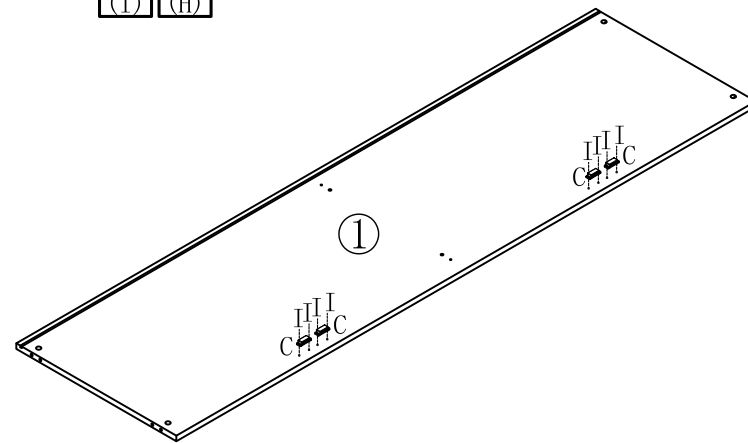

LINSY 林氏家居

五金表/Hardware list

部件表/Parts List

安装示意图/Assembly Instruction

产品名称 Model NO.	JC5D-A1 (2.2m)
产品规格 Specification	2186*617*500mm
安装工具 Tool	安装人数 Installer
	

 (A)* 4 铝合金短黑色拉手 Handle	 (B)* 13 背板扣 Back Plate Buckle-White	 (C)* 4 单层磁碰 magnetic catch-white	 (D)* 4 缓冲门铰大弯-Ø35 Hinge-big bends
 (E)* 4 缓冲门铰中弯-Ø35 Hinge-middle bending	 (F)* 13 二合一螺杆(35mm) 2-in-1-screw	 (G)* 13 大三合一锁饼 Three-in-one large lock	 (H)* 8 自攻螺丝M3.5x12mm Self-tapping screw
 (I)* 21 自攻螺丝M3.5x16mm Self-tapping screw	 (J)* 4 拉手螺丝-M4x22mm pulling screw	 (K)* 13 木榫Ø8x30mm wood tenon	 (L)* 4 自攻螺丝M4x30mm Self-tapping screw

编号NO.	名称Name	规格 (mm) Specification	数量QTY	材质Material
①	顶板 Top board	2150*594*18	1	三胺板Melamine
②	底板 Bottom board	2150*574*18	1	三胺板Melamine
③	右侧板 Side board(R)	500*594*18	1	三胺板Melamine
④	左侧板 Side board(L)	500*594*18	1	三胺板Melamine
⑤	中侧板 Middle side board	462*574*18	1	三胺板Melamine
⑥	门板 Door board	535*477*18	4	三胺板Melamine
⑦	背板 Back board	1076*472*5	2	三胺板Melamine

(L)*4

温馨提示:
安装完成后, 要与衣柜在合适的位置用五金L锁紧
Reminder:
After installation, it should be locked with hardware L at a suitable position with the wardrobe

JC5D-A1 (2.2m)

安装方法/
Installation method

大二合一
two-in-one

- (C) *4
- (H) *8

1

- (C) *4
- (I) *8

2

- (F) *4
- (G) *4
- (K) *4

3

4

JC5D-A1 (2.2m)

安装方法/
Installation method