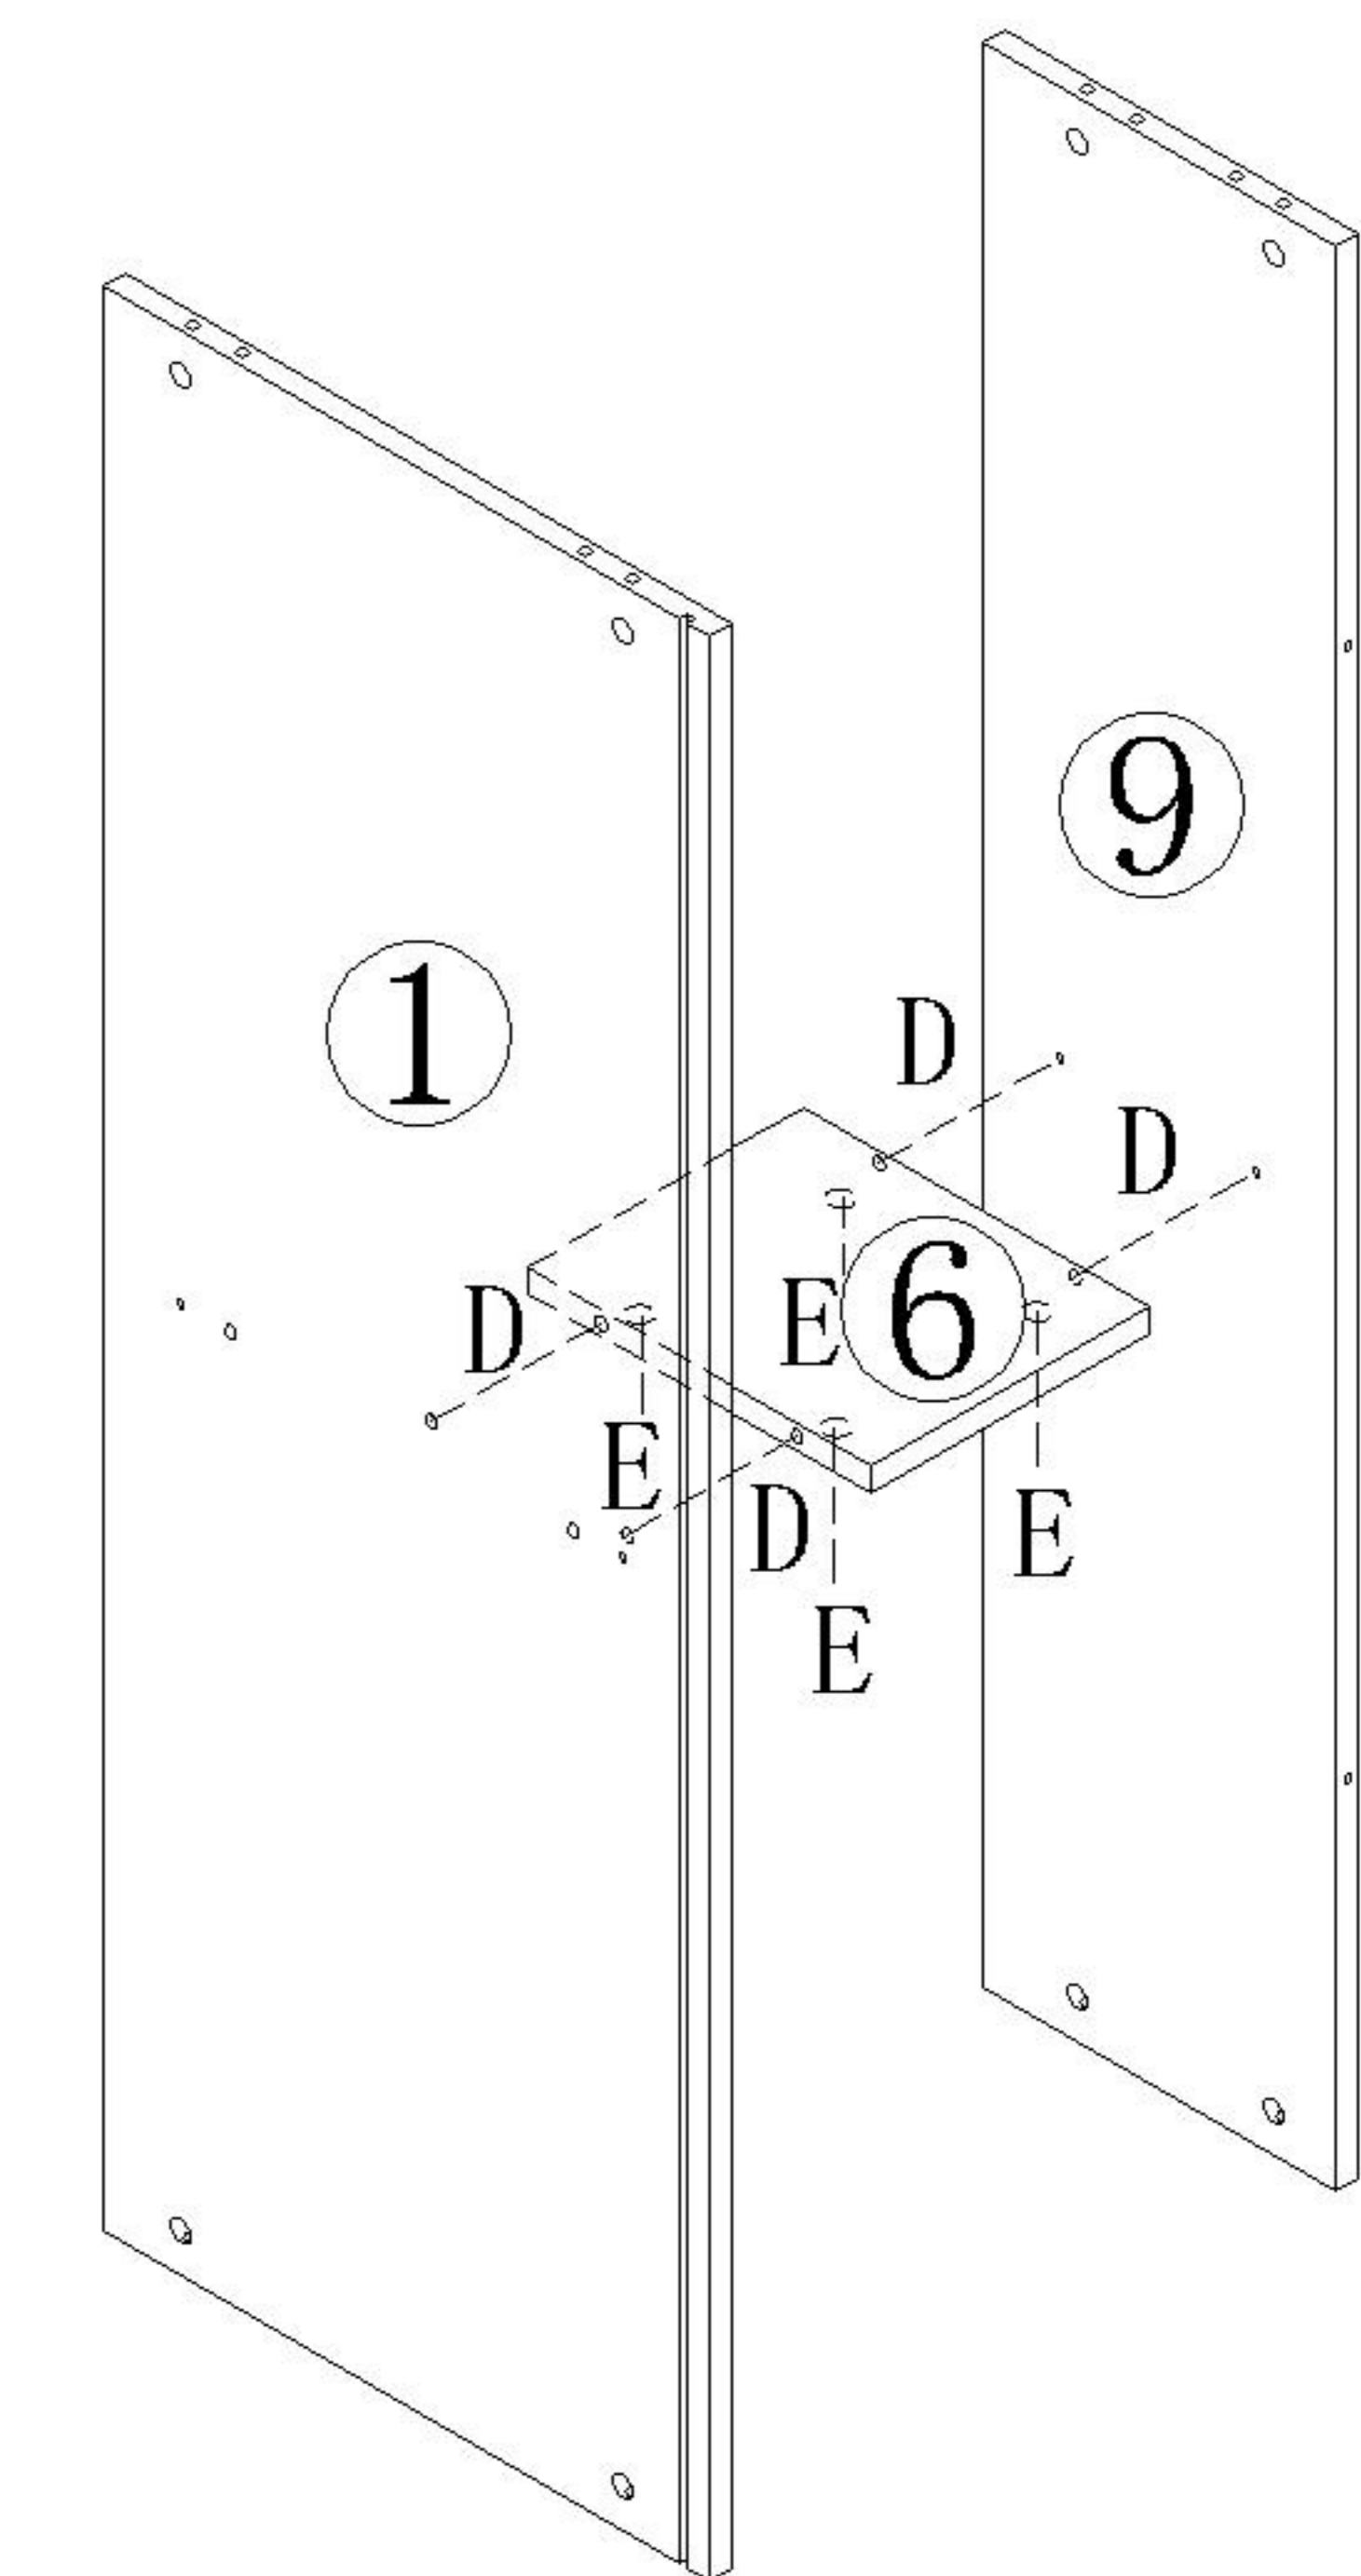

LINSY 林氏家居

五金表/Hardware list

部件表/Parts List

安装示意图/Assembly Instruction

产品名称 Model NO.	MI4E-A 1.2m
产品规格 Specification	1131*417*958MM
安装工具 Tool	安装人数 Installer
	

(A)*6 拉手-铝合金黑色哑光 Handle	(B)*13 背板扣 Back Panel Buckle	(C)*1 家具防倒器白色 Anti-fall device	(D)*25 二合一螺杆 2-in-1-screw
(E)*25 大三合一锁饼 3-in-1 large lock	(F)*25 小三合一锁饼 3-in-1 small lock	(G)*25 小二合一杆 2-in-1 small rod	(H)*6 三节滚珠导轨10" Three-section rail
(I)*25 塑料螺母 Plastic Nut	(J)*6 拉手螺丝-M4*20mm Pulling screw	(K)*25 自攻螺丝M4*40 Self-tapping screw	(L)*76 自攻螺丝M3.5*12 Self-tapping screw
(M)*13 自攻螺丝M3.5*16 Self-tapping screw	(N)*17 木榫-∅8*30 Wood tenon	(O)*2 白色夹板条L=576 White splint strip	(P)*4 胶塞-9厘PVC脚垫 Rubber stopper
(Q)*5 斜边十字螺杆-M8*30mm Bevel cross screw	(R)*2 过山丝-(M7*38mm) Conformat screw	(S)*1 铁中脚 Ajustable foot	

MI4E-A 1.2m

安装方法/
Installation method

二合一/2 in 1

塑料螺母 Plastic nut

阀门开关(下压为开)
Valve switch (press down to open)

三节滚珠导轨-10"
Three Section Ball Guide-10"

- (F)*24
- (G)*24

X6

- (I)*24
- (K)*24
- (J)*6
- (L)*36
- (A)*6
- (H)*6

X6

- (P)*4
- (Q)*5
- (S)*1

- (D)*4
- (E)*4

MI4E-A 1.2m

安装方法/
Installation method

二合一/2 in 1

塑料螺母 Plastic nut

阀门开关(下压为开)
Valve switch (press down to open)

三节滚珠导轨-10"
Three Section Ball Guide-10"

- (D)*6
- (E)*6
- (N)*4
- (R)*2

- (D)*6
- (E)*6
- (N)*6
- (O)*2

5

- (D)*8
- (E)*8
- (N)*6

6

7