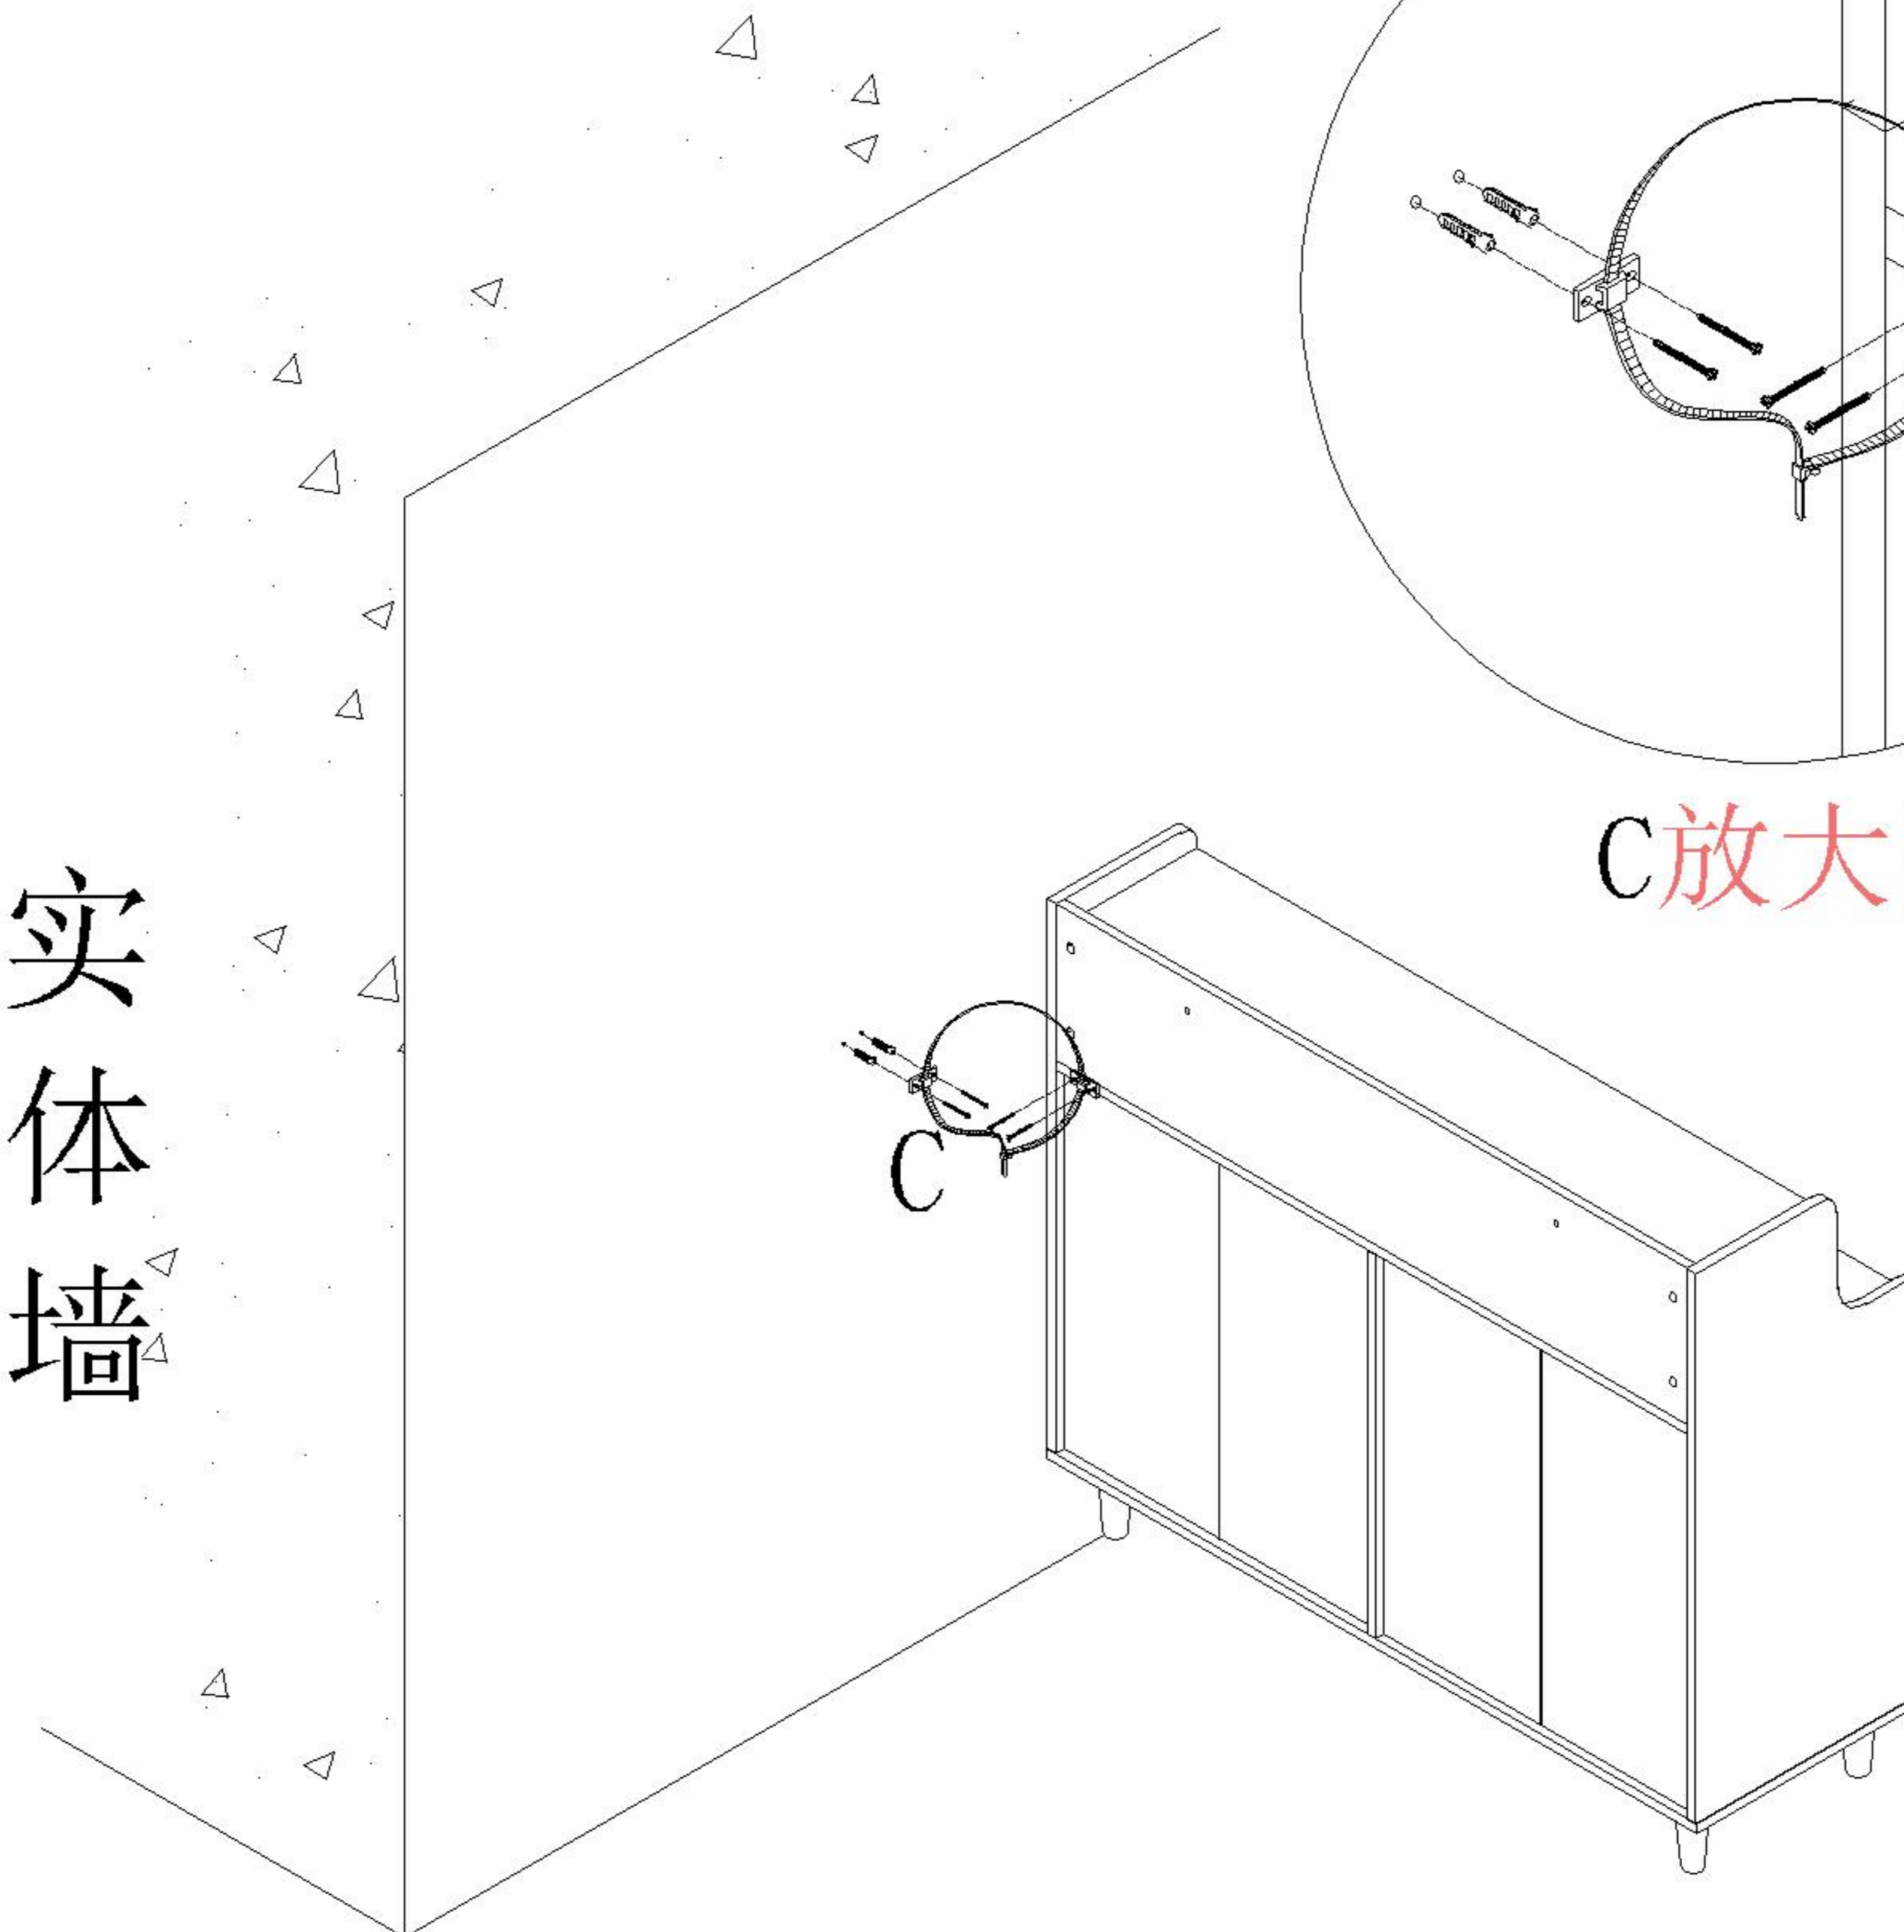

LINSY 林氏家居

五金表/Hardware list

部件表/Parts List

安装示意图/Assembly Instruction

产品名称 Model NO.	MI4E-A 1.2m
产品规格 Specification	1131*417*958MM
安装工具 Tool	安装人数 Installer
	

(A)*6 拉手-铝合金黑色哑光 Handle	(B)*13 背板扣 Back Panel Buckle	(C)*1 家具防倒器白色 Anti-fall device	(D)*25 二合一螺杆 2-in-1-screw
(E)*25 大三合一锁饼 3-in-1 large lock	(F)*25 小三合一锁饼 3-in-1 small lock	(G)*25 小二合一杆 2-in-1 small rod	(H)*6 三节滚珠导轨10" Three-section rail
(I)*25 塑料螺母 Plastic Nut	(J)*6 拉手螺丝-M4*20mm Pulling screw	(K)*25 自攻螺丝M4*40 Self-tapping screw	(L)*76 自攻螺丝M3.5*12 Self-tapping screw
(M)*13 自攻螺丝M3.5*16 Self-tapping screw	(N)*17 木榫-∅8*30 Wood tenon	(O)*2 白色夹板条L=576 White splint strip	(P)*4 胶塞-9厘PVC脚垫 Rubber stopper
(Q)*5 斜边十字螺杆-M8*30mm Bevel cross screw	(R)*2 过山丝-(M7*38mm) Conformat screw	(S)*1 铁中脚 Ajustable foot	

MI4E-A 1.2m

安装方法/
Installation method

二合一/2 in 1

塑料螺母 Plastic nut

阀门开关(下压为开)
Valve switch (press down to open)

三节滚珠导轨-10"
Three Section Ball Guide-10"

- (F)*24
- (G)*24

X6

阀门开关(下压为开)
Valve switch (press down to open)

三节滚珠导轨-10"
Three Section Ball Guide-10"

- (D)*6
- (E)*6
- (N)*4
- (R)*2

- (D)*6
- (E)*6
- (N)*6
- (O)*2

5

- (D)*8
- (E)*8
- (N)*6

6

7

- (H)*6
- (L)*36

8

MI4E-A 1.2m

安装方法/
Installation method

 (B)*12
 (M)*12

 (C)*1

实体墙

C放大图