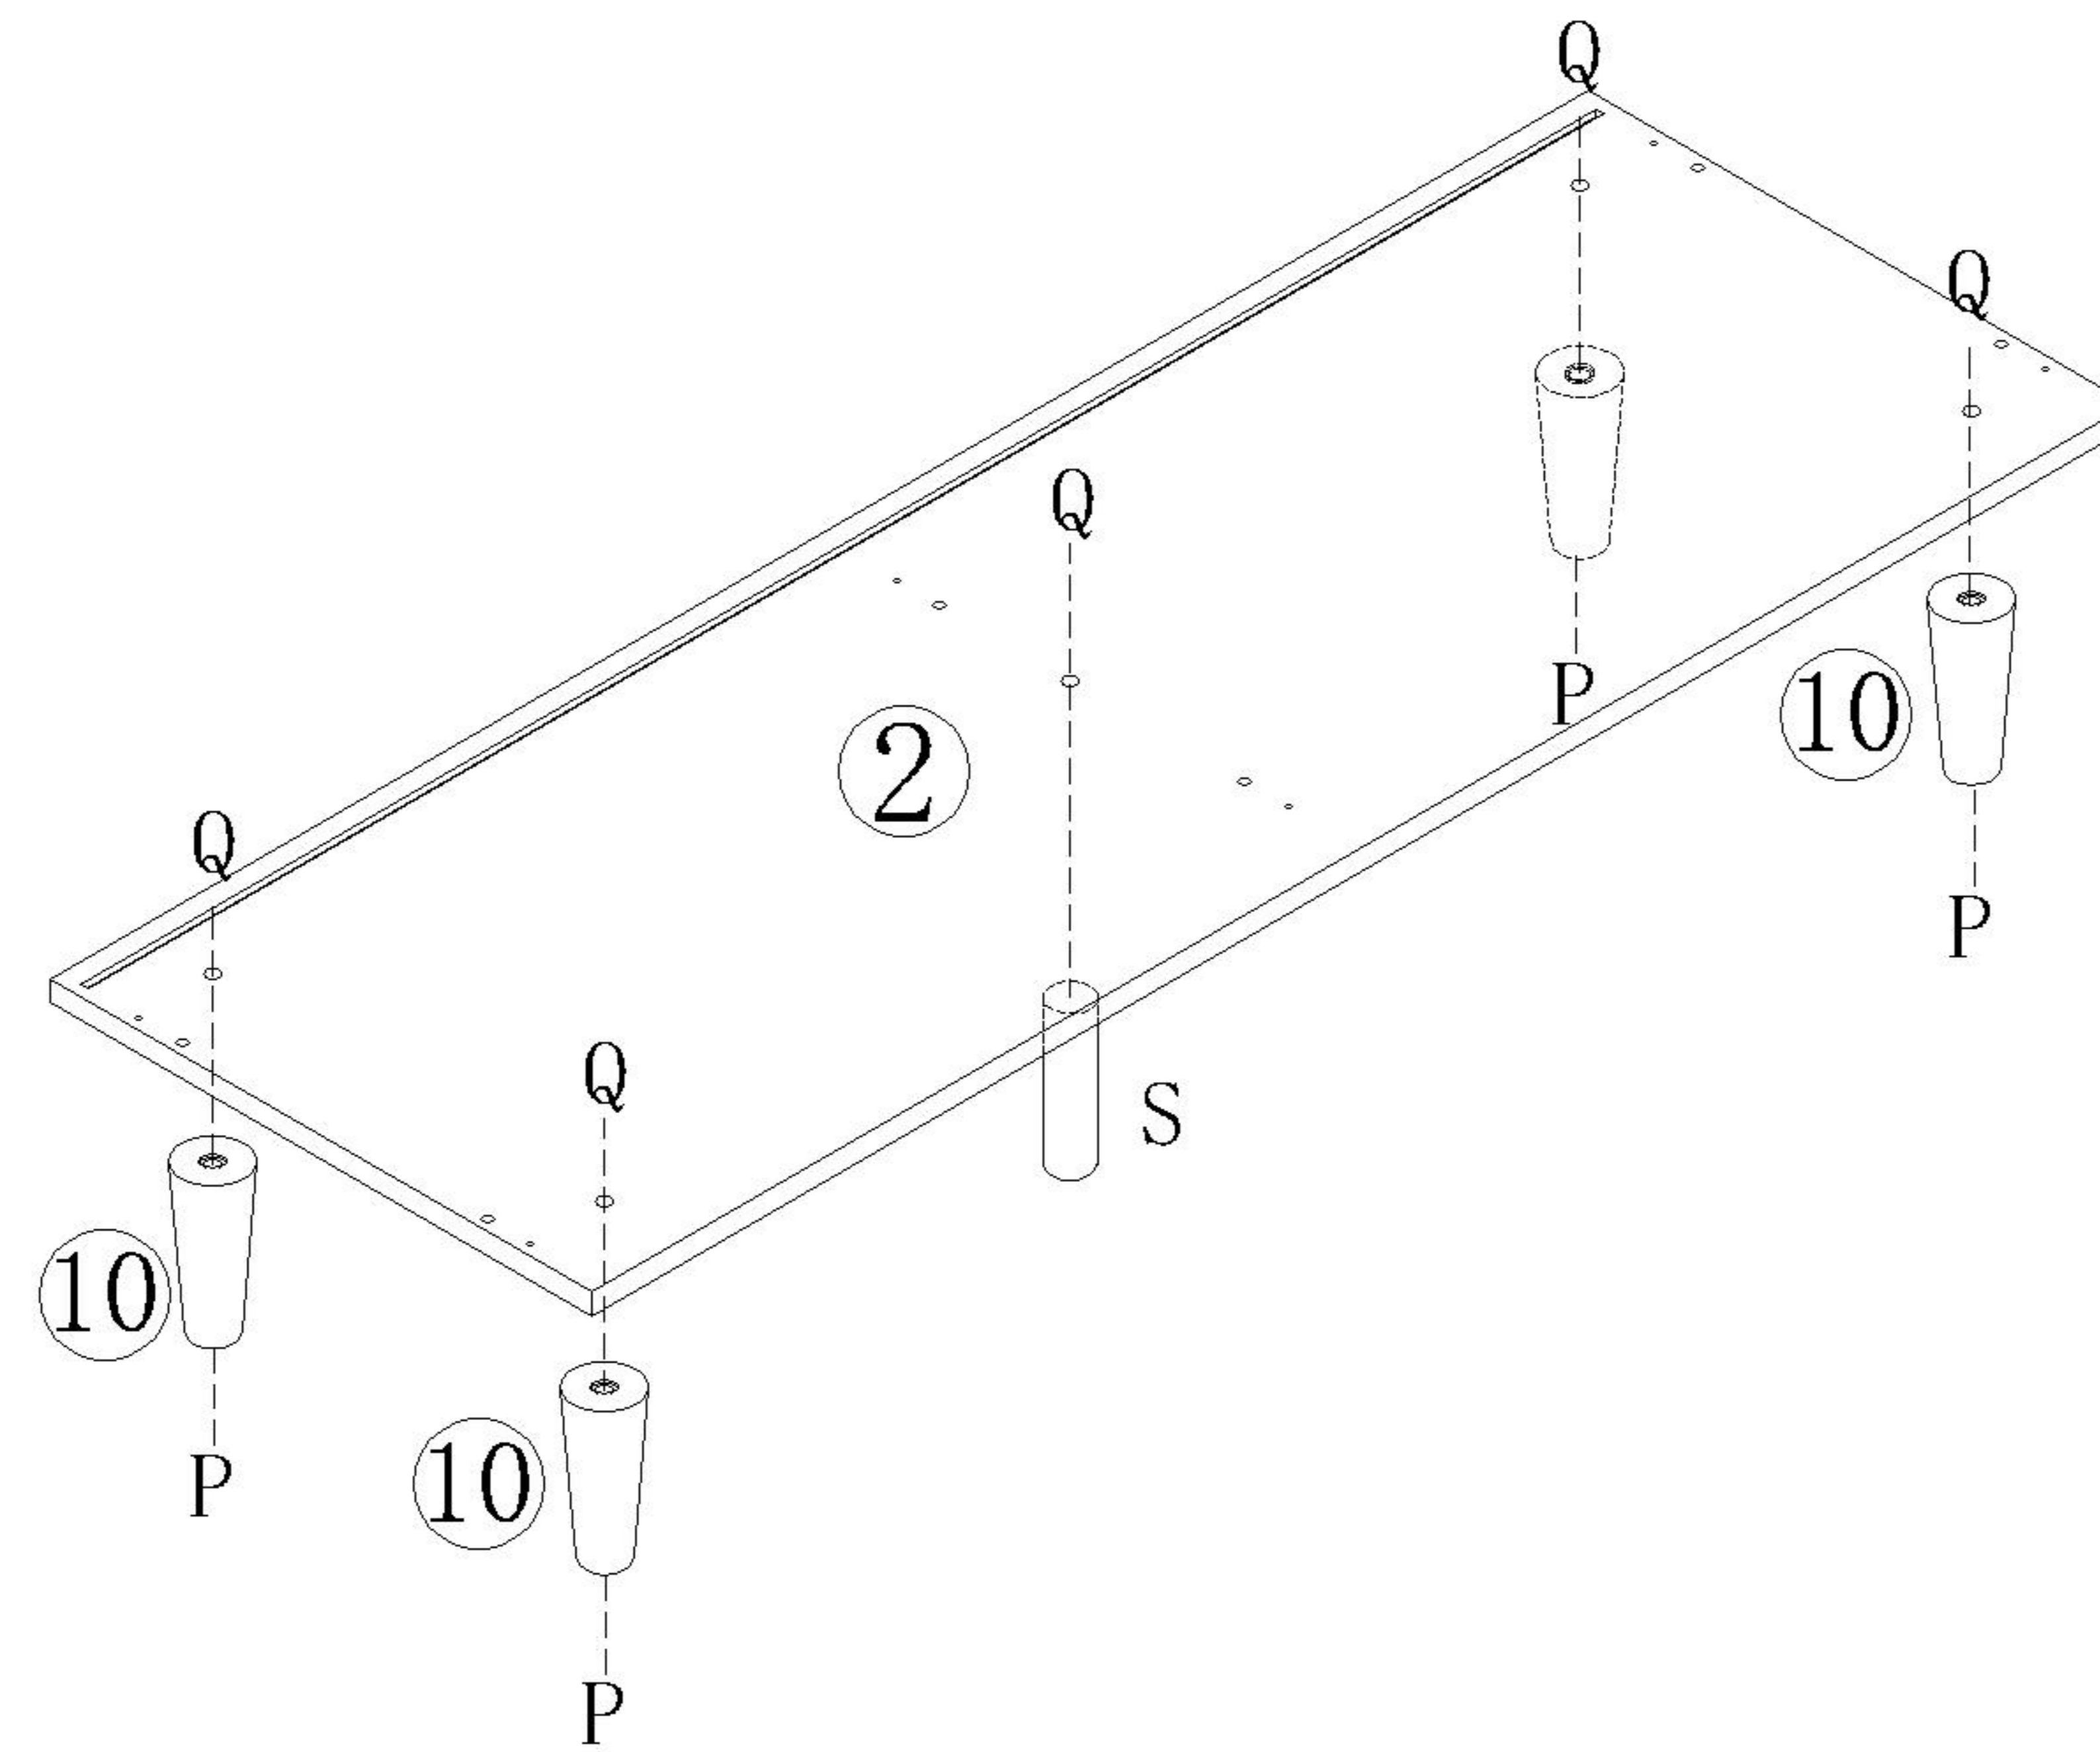

LINSY 林氏家居

五金表/Hardware list

部件表/Parts List

安装示意图/Assembly Instruction

产品名称 Model NO.	MI4E-A 1.2m
产品规格 Specification	1131*417*958MM
安装工具 Tool	安装人数 Installer
	

(A)*6 拉手-铝合金黑色哑光 Handle	(B)*13 背板扣 Back Panel Buckle	(C)*1 家具防倒器白色 Anti-fall device	(D)*25 二合一螺杆 2-in-1-screw
(E)*25 大三合一锁饼 3-in-1 large lock	(F)*25 小三合一锁饼 3-in-1 small lock	(G)*25 小二合一杆 2-in-1 small rod	(H)*6 三节滚珠导轨10" Three-section rail
(I)*25 塑料螺母 Plastic Nut	(J)*6 拉手螺丝-M4*20mm Pulling screw	(K)*25 自攻螺丝M4*40 Self-tapping screw	(L)*76 自攻螺丝M3.5*12 Self-tapping screw
(M)*13 自攻螺丝M3.5*16 Self-tapping screw	(N)*17 木榫-∅8*30 Wood tenon	(O)*2 白色夹板条L=576 White splint strip	(P)*4 胶塞-9厘PVC脚垫 Rubber stopper
(Q)*5 斜边十字螺杆-M8*30mm Bevel cross screw	(R)*2 过山丝-(M7*38mm) Conformat screw	(S)*1 铁中脚 Ajustable foot	

MI4E-A 1.2m

安装方法/
Installation method

二合一/2 in 1

塑料螺母 Plastic nut

阀门开关(下压为开)
Valve switch (press down to open)

三节滚珠导轨-10"
Three Section Ball Guide-10"

- (F)*24
- (G)*24

X6

- (I)*24
- (K)*24
- (J)*6
- (L)*36
- (A)*6
- (H)*6

X6

- (P)*4
- (Q)*5
- (S)*1

- (D)*4
- (E)*4

MI4E-A 1.2m

安装方法/
Installation method

二合一/2 in 1

塑料螺母 Plastic nut

阀门开关(下压为开)
Valve switch (press down to open)

三节滚珠导轨-10"
Three Section Ball Guide-10"

- (D)*6
- (E)*6
- (N)*4
- (R)*2

- (D)*6
- (E)*6
- (N)*6
- (O)*2

5

- (D)*8
- (E)*8
- (N)*6

6

7