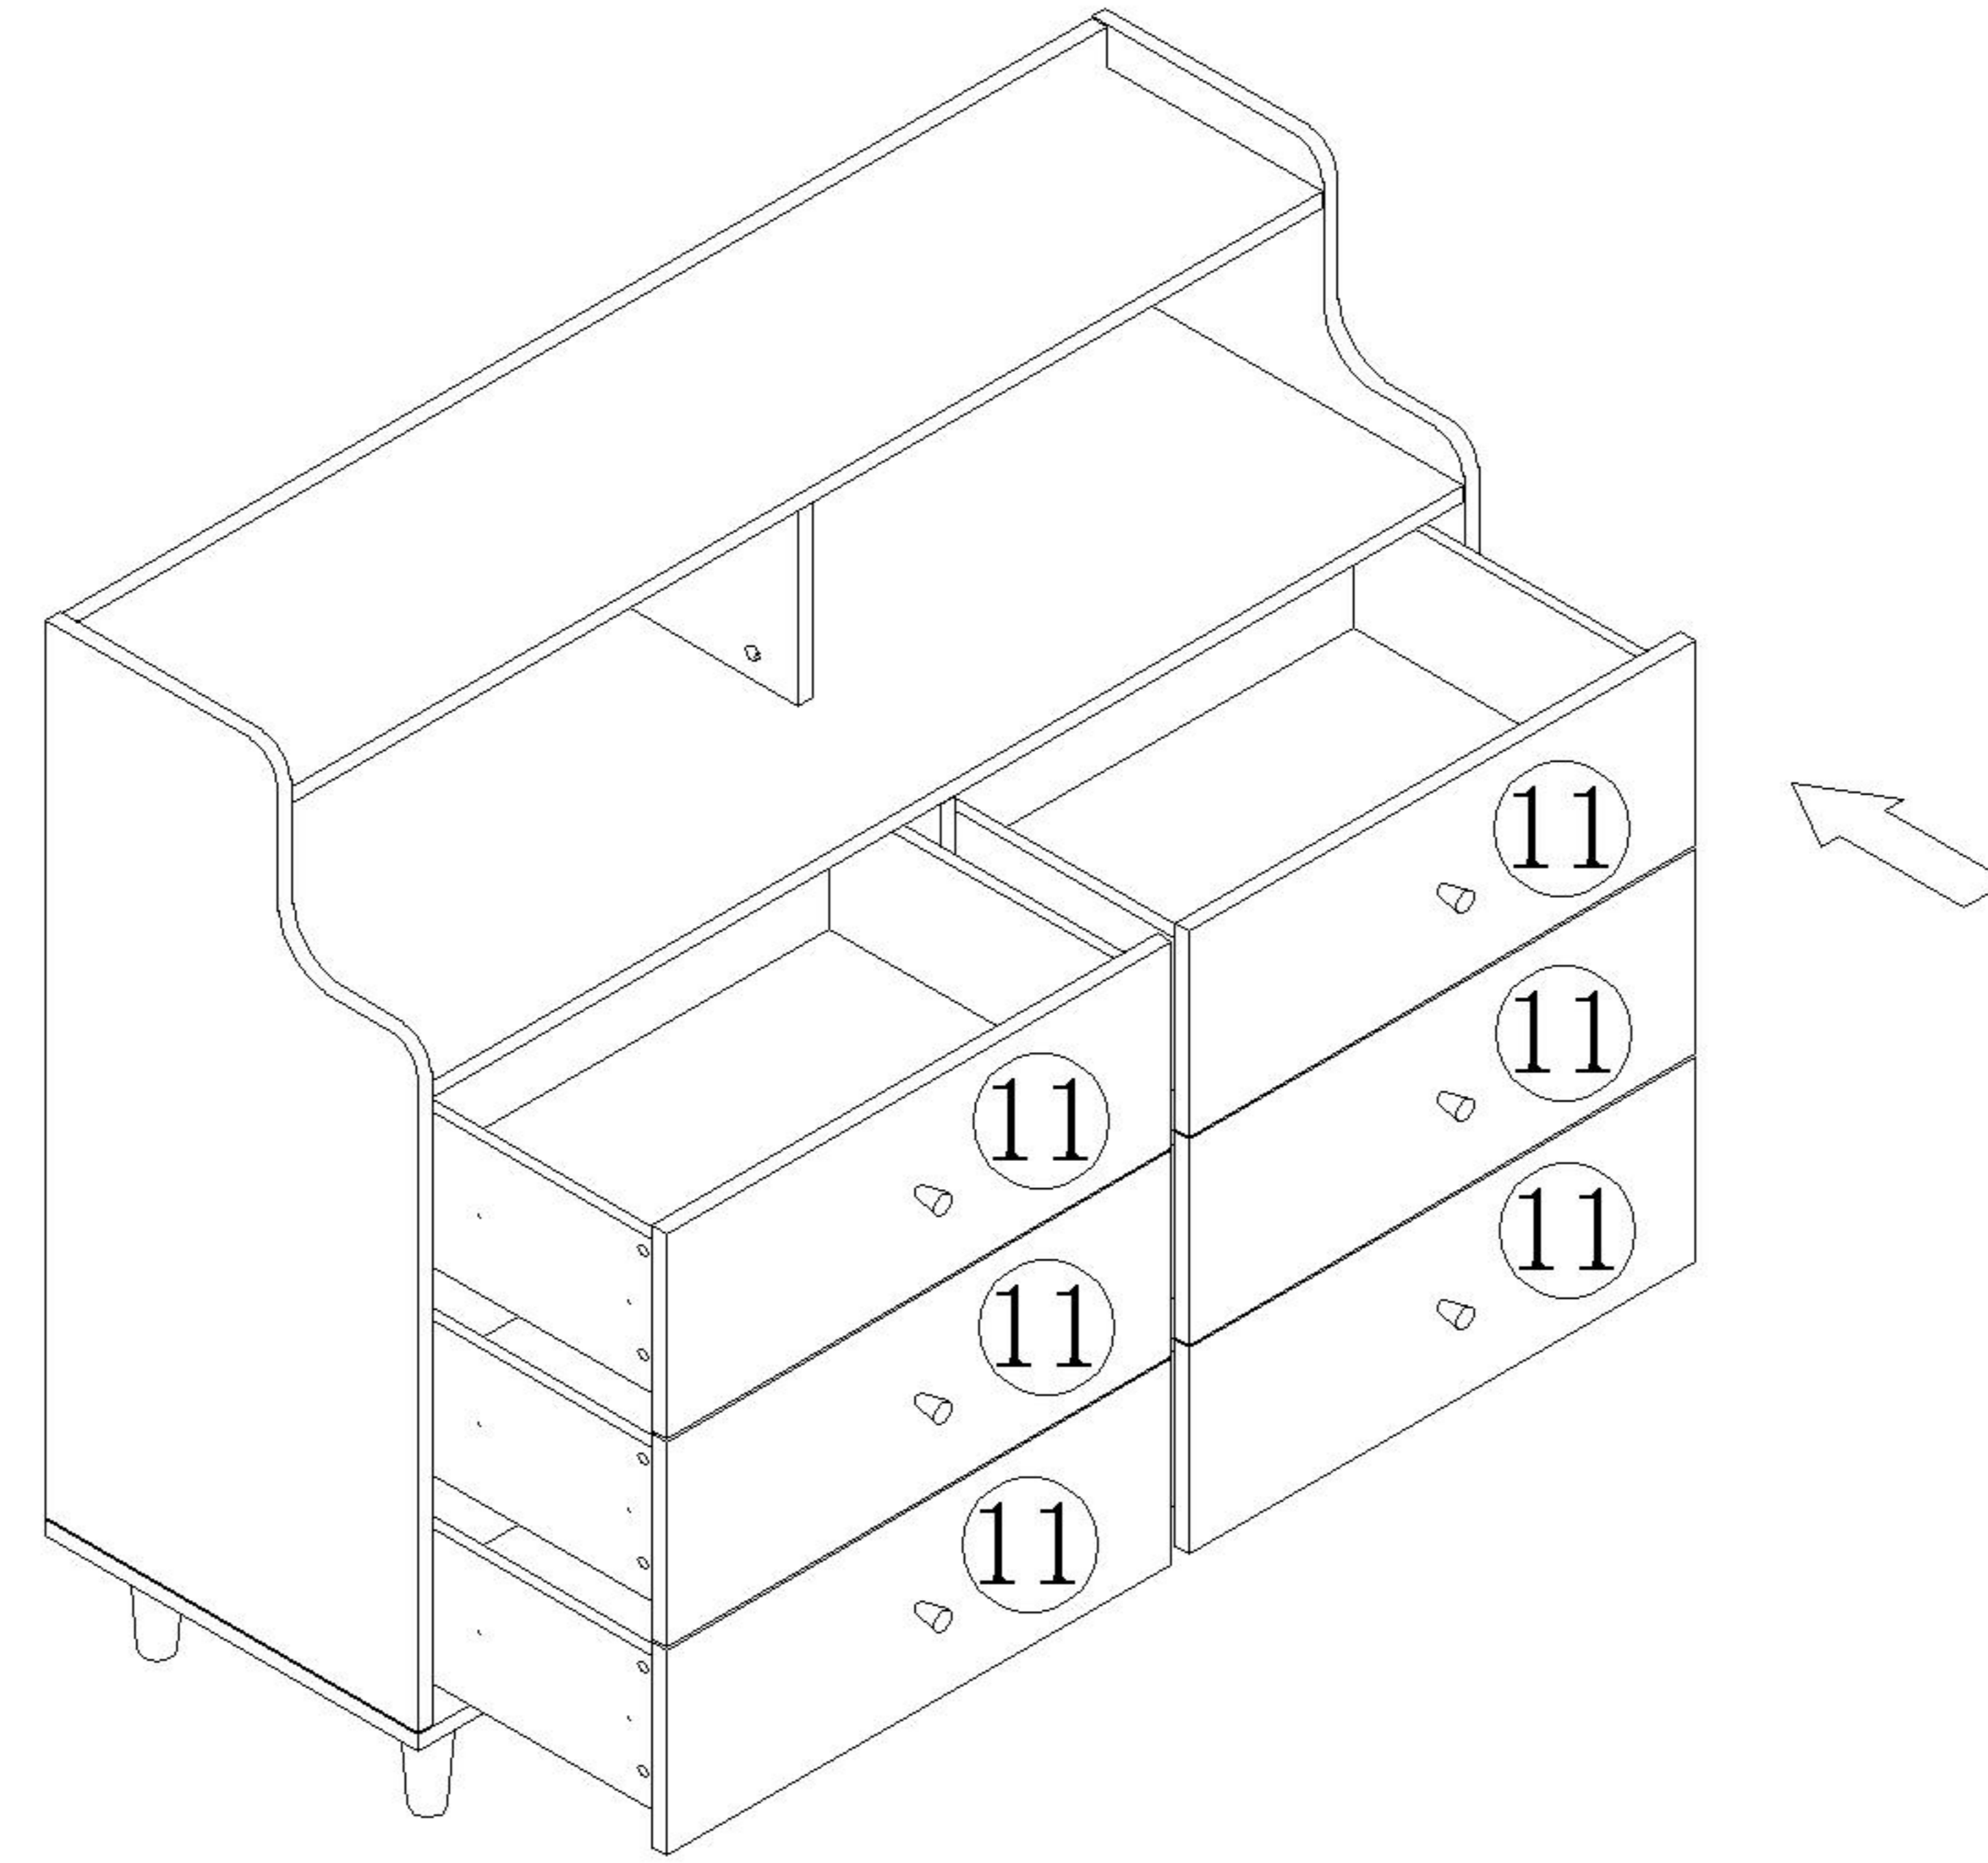

MI4E-A 1.2m

安装方法/
Installation method