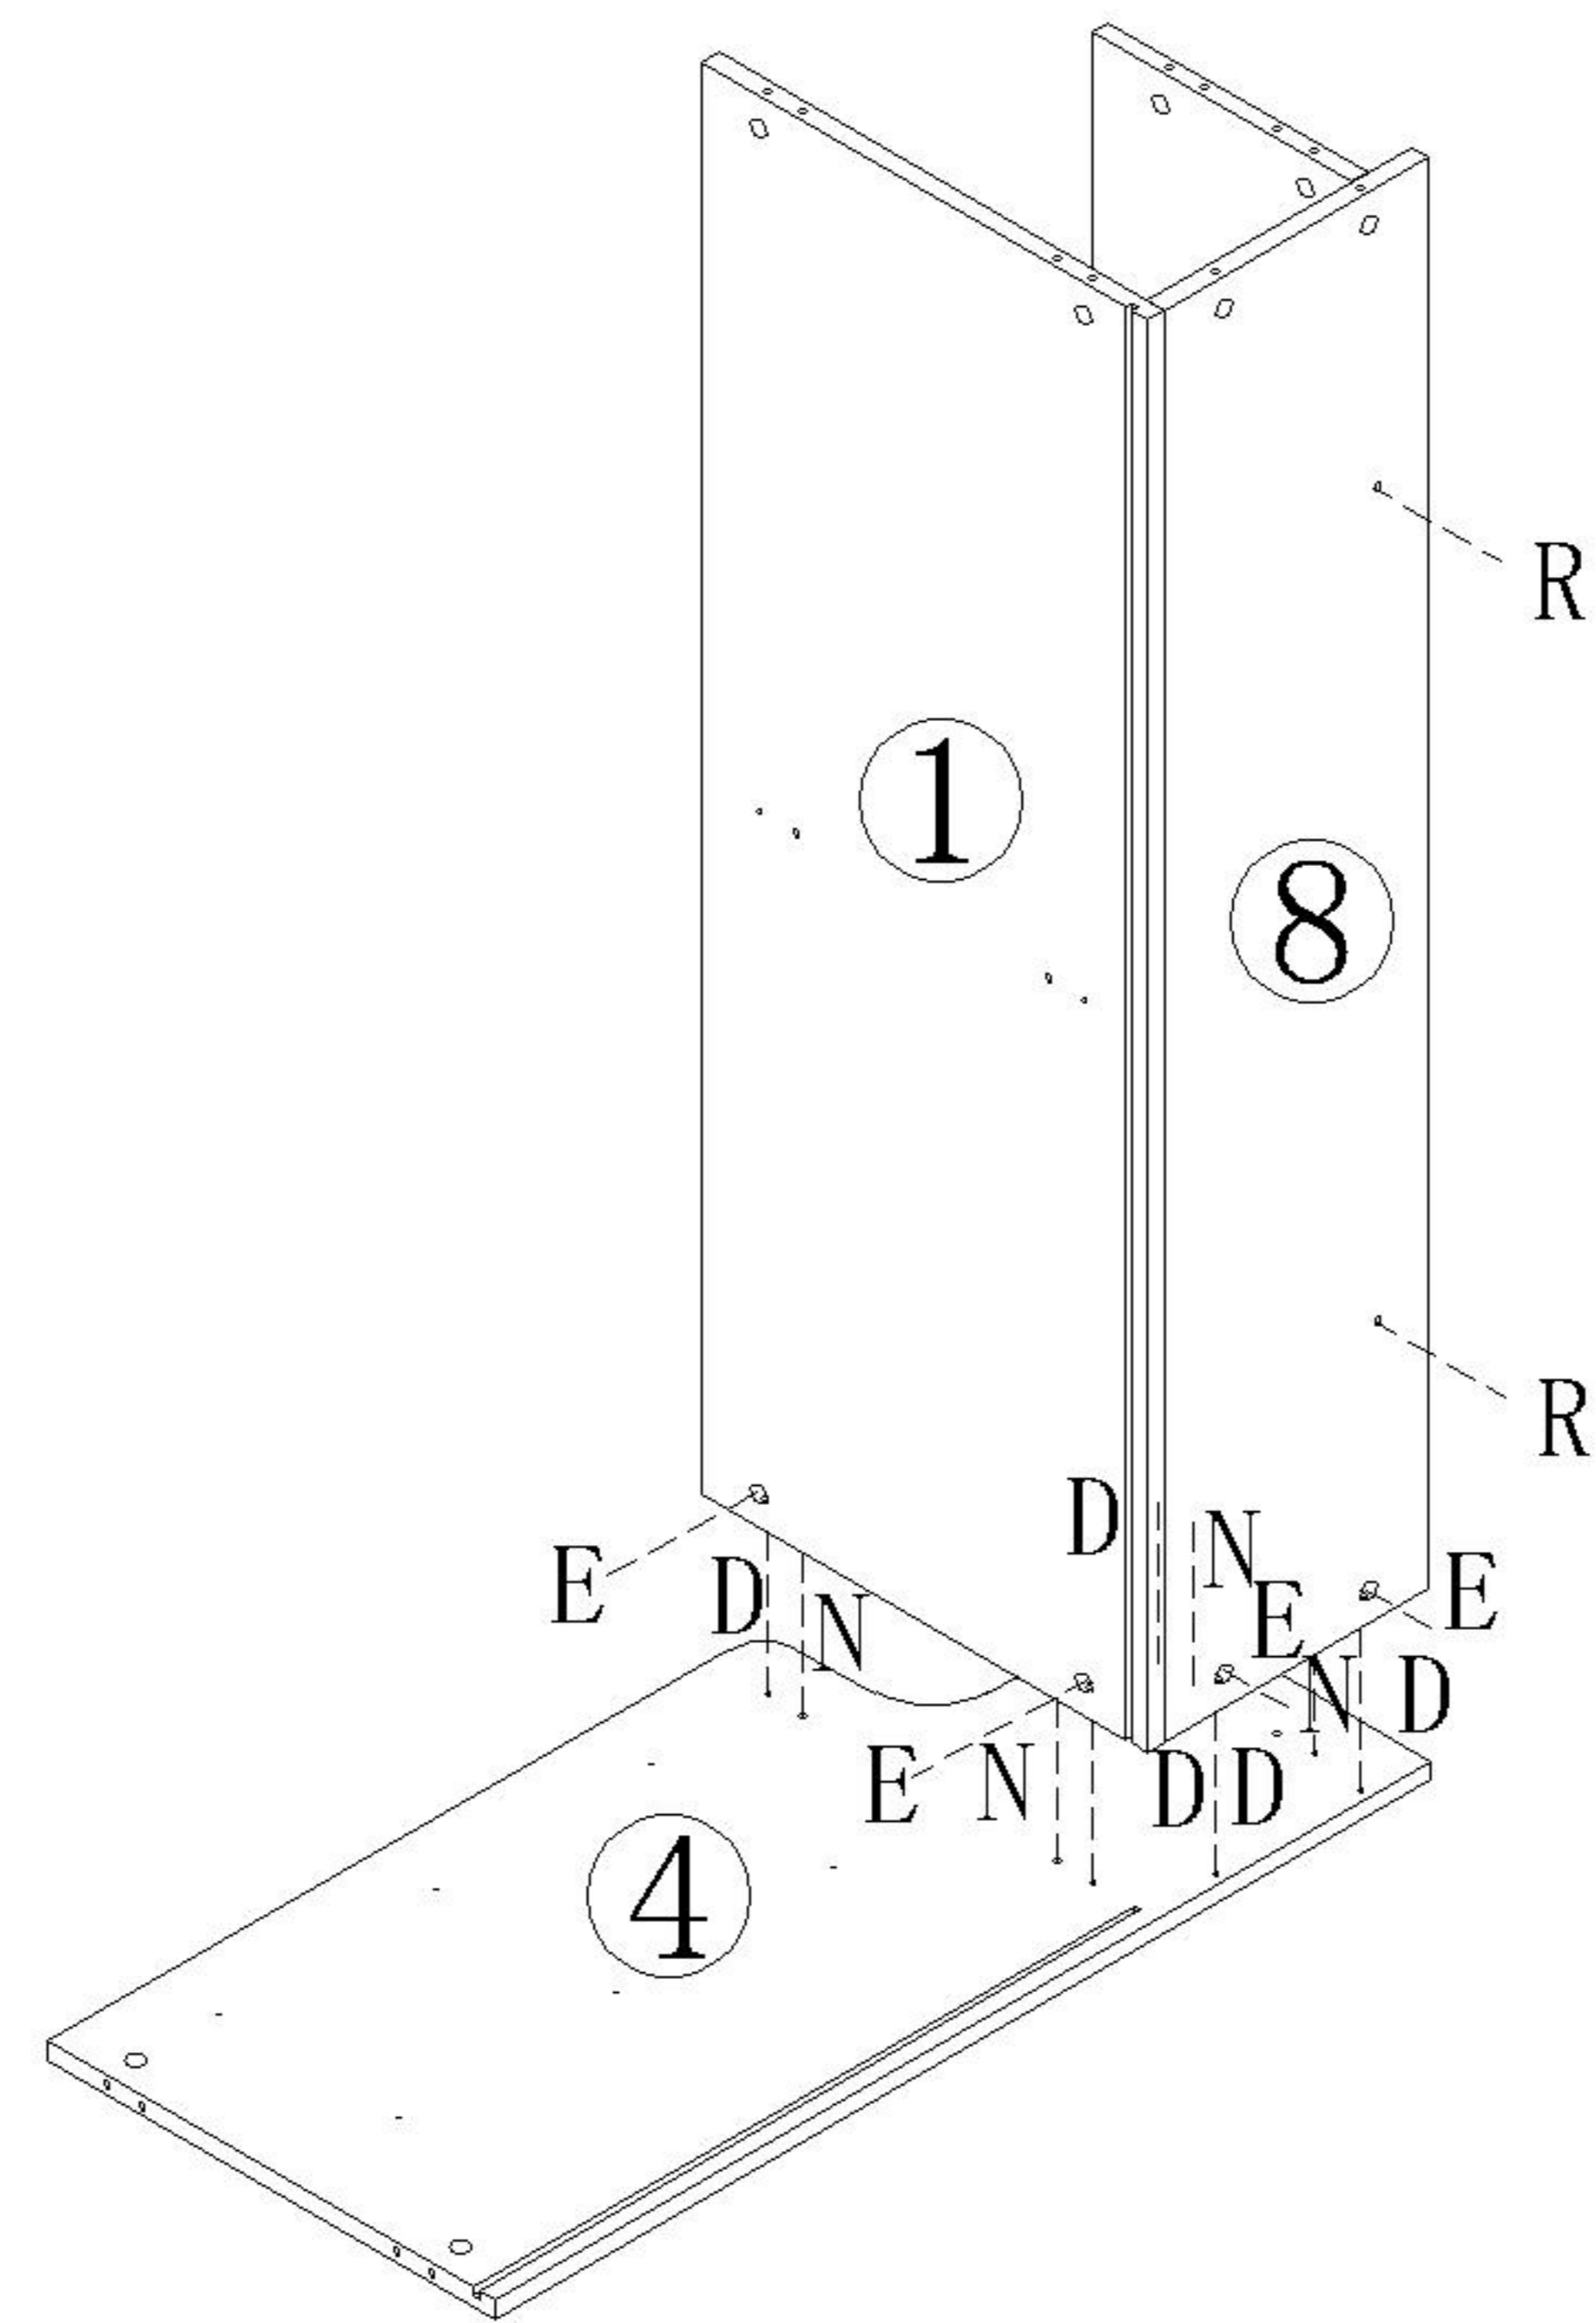

LINSY 林氏家居

五金表/Hardware list

部件表/Parts List

安装示意图/Assembly Instruction

产品名称 Model NO.	MI4E-A 1.2m
产品规格 Specification	1131*417*958MM
安装工具 Tool	安装人数 Installer
	

(A)*6 拉手-铝合金黑色哑光 Handle	(B)*13 背板扣 Back Panel Buckle	(C)*1 家具防倒器白色 Anti-fall device	(D)*25 二合一螺杆 2-in-1-screw
(E)*25 大三合一锁饼 3-in-1 large lock	(F)*25 小三合一锁饼 3-in-1 small lock	(G)*25 小二合一杆 2-in-1 small rod	(H)*6 三节滚珠导轨10" Three-section rail
(I)*25 塑料螺母 Plastic Nut	(J)*6 拉手螺丝-M4*20mm Pulling screw	(K)*25 自攻螺丝M4*40 Self-tapping screw	(L)*76 自攻螺丝M3.5*12 Self-tapping screw
(M)*13 自攻螺丝M3.5*16 Self-tapping screw	(N)*17 木榫-∅8*30 Wood tenon	(O)*2 白色夹板条L=576 White splint strip	(P)*4 胶塞-9厘PVC脚垫 Rubber stopper
(Q)*5 斜边十字螺杆-M8*30mm Bevel cross screw	(R)*2 过山丝-(M7*38mm) Conformat screw	(S)*1 铁中脚 Ajustable foot	

MI4E-A 1.2m

安装方法/
Installation method

二合一/2 in 1

塑料螺母 Plastic nut

阀门开关(下压为开)
Valve switch (press down to open)

三节滚珠导轨-10"
Three Section Ball Guide-10"

- (F)*24
- (G)*24

X6

- (I)*24
- (K)*24
- (J)*6
- (L)*36
- (A)*6
- (H)*6

X6

- (P)*4
- (Q)*5
- (S)*1

- (D)*4
- (E)*4

MI4E-A 1.2m

安装方法/
Installation method

二合一/2 in 1

塑料螺母 Plastic nut

阀门开关(下压为开)
Valve switch (press down to open)

三节滚珠导轨-10"
Three Section Ball Guide-10"

- (D)*6
- (E)*6
- (N)*4
- (R)*2

- (D)*6
- (E)*6
- (N)*6
- (O)*2

5

- (D)*8
- (E)*8
- (N)*6

6

7