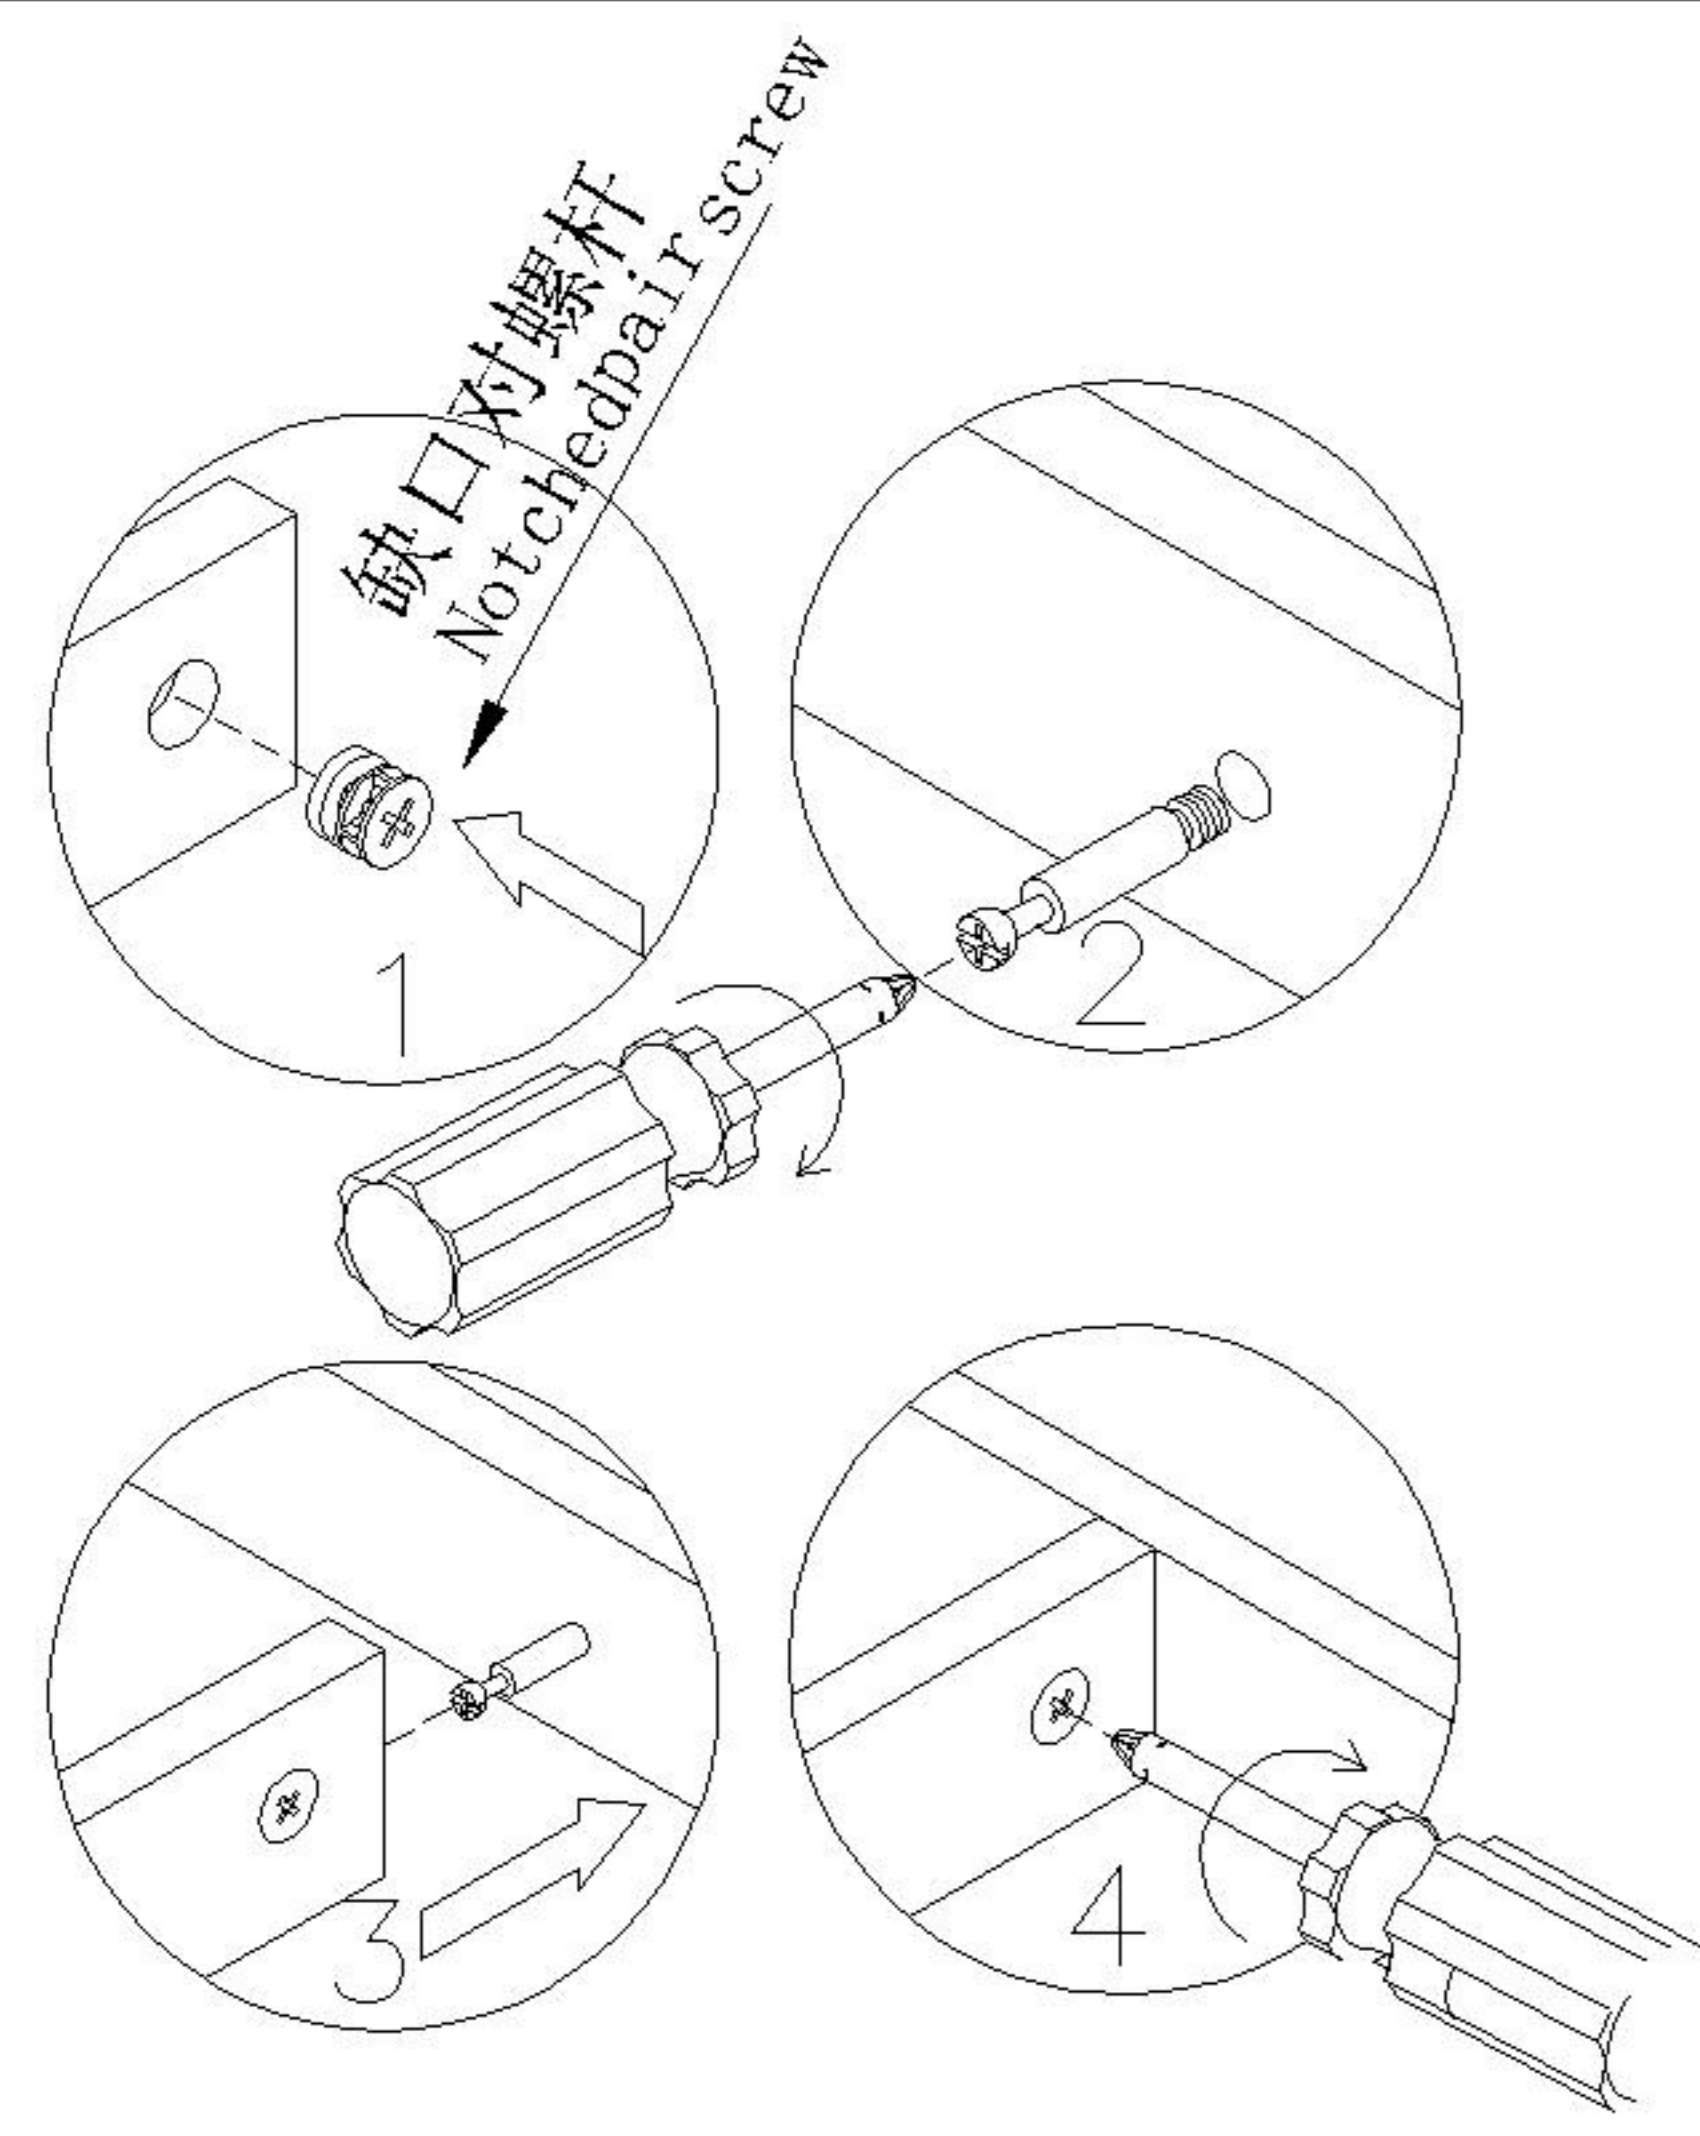

LINSY 林氏家居

五金表/Hardware list

部件表/Parts List

安装示意图/Assembly Instruction

产品名称 Model NO.	MI4E-A 1.2m
产品规格 Specification	1131*417*958MM
安装工具 Tool	安装人数 Installer
	

(A)*6 拉手-铝合金黑色哑光 Handle	(B)*13 背板扣 Back Panel Buckle	(C)*1 家具防倒器白色 Anti-fall device	(D)*25 二合一螺杆 2-in-1-screw
(E)*25 大三合一锁饼 3-in-1 large lock	(F)*25 小三合一锁饼 3-in-1 small lock	(G)*25 小二合一杆 2-in-1 small rod	(H)*6 三节滚珠导轨10" Three-section rail
(I)*25 塑料螺母 Plastic Nut	(J)*6 拉手螺丝-M4*20mm Pulling screw	(K)*25 自攻螺丝M4*40 Self-tapping screw	(L)*76 自攻螺丝M3.5*12 Self-tapping screw
(M)*13 自攻螺丝M3.5*16 Self-tapping screw	(N)*17 木榫-∅8*30 Wood tenon	(O)*2 白色夹板条L=576 White splint strip	(P)*4 胶塞-9厘PVC脚垫 Rubber stopper
(Q)*5 斜边十字螺杆-M8*30mm Bevel cross screw	(R)*2 过山丝-(M7*38mm) Conformat screw	(S)*1 铁中脚 Ajustable foot	

MI4E-A 1.2m

安装方法/
Installation method

二合一/2 in 1

塑料螺母 Plastic nut

阀门开关(下压为开)
Valve switch (press down to open)

三节滚珠导轨-10"
Three Section Ball Guide-10"

- (F)*24
- (G)*24

X6

- (I)*24
- (K)*24
- (J)*6
- (L)*36
- (A)*6
- (H)*6

X6

- (P)*4
- (Q)*5
- (S)*1

- (D)*4
- (E)*4

MI4E-A 1.2m

安装方法/
Installation method

二合一/2 in 1

塑料螺母 Plastic nut

阀门开关(下压为开)
Valve switch (press down to open)

三节滚珠导轨-10"
Three Section Ball Guide-10"

- (D)*6
- (E)*6
- (N)*4
- (R)*2

- (D)*6
- (E)*6
- (N)*6
- (O)*2

5

- (D)*8
- (E)*8
- (N)*6

6

7