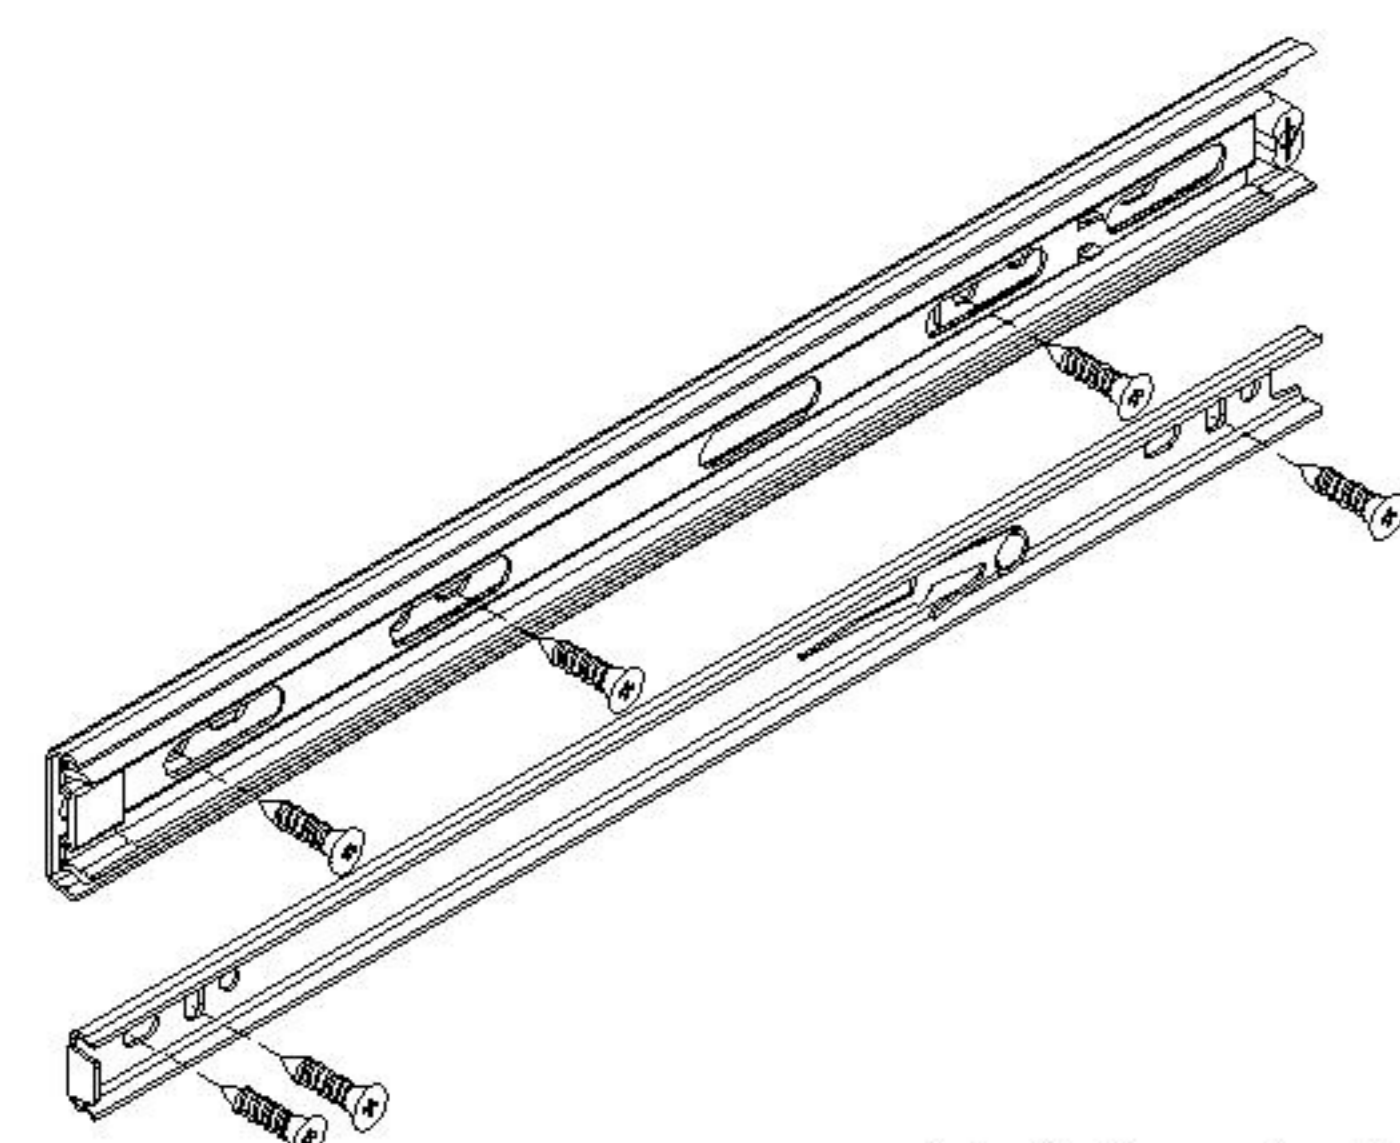

LINSY 林氏家居

五金表/Hardware list

部件表/Parts List

安装示意图/Assembly Instruction

产品名称 Model NO.	MI4E-A 1.2m
产品规格 Specification	1131*417*958MM
安装工具 Tool	安装人数 Installer
	

(A)*6 拉手-铝合金黑色哑光 Handle	(B)*13 背板扣 Back Panel Buckle	(C)*1 家具防倒器白色 Anti-fall device	(D)*25 二合一螺杆 2-in-1-screw
(E)*25 大三合一锁饼 3-in-1 large lock	(F)*25 小三合一锁饼 3-in-1 small lock	(G)*25 小二合一杆 2-in-1 small rod	(H)*6 三节滚珠导轨10" Three-section rail
(I)*25 塑料螺母 Plastic Nut	(J)*6 拉手螺丝-M4*20mm Pulling screw	(K)*25 自攻螺丝M4*40 Self-tapping screw	(L)*76 自攻螺丝M3.5*12 Self-tapping screw
(M)*13 自攻螺丝M3.5*16 Self-tapping screw	(N)*17 木榫-∅8*30 Wood tenon	(O)*2 白色夹板条L=576 White splint strip	(P)*4 胶塞-9厘PVC脚垫 Rubber stopper
(Q)*5 斜边十字螺杆-M8*30mm Bevel cross screw	(R)*2 过山丝-(M7*38mm) Conformat screw	(S)*1 铁中脚 Ajustable foot	

MI4E-A 1.2m

安装方法/
Installation method

二合一/2 in 1

塑料螺母 Plastic nut

阀门开关(下压为开)
Valve switch (press down to open)

三节滚珠导轨-10"
Three Section Ball Guide-10"

- (F)*24
- (G)*24

X6

- (I)*24
- (K)*24
- (J)*6
- (L)*36
- (A)*6
- (H)*6

X6

- (P)*4
- (Q)*5
- (S)*1

- (D)*4
- (E)*4

MI4E-A 1.2m

安装方法/
Installation method

二合一/2 in 1

塑料螺母 Plastic nut

阀门开关(下压为开)
Valve switch (press down to open)

三节滚珠导轨-10"
Three Section Ball Guide-10"

- (D)*6
- (E)*6
- (N)*4
- (R)*2

- (D)*6
- (E)*6
- (N)*6
- (O)*2

5

- (D)*8
- (E)*8
- (N)*6

6

7