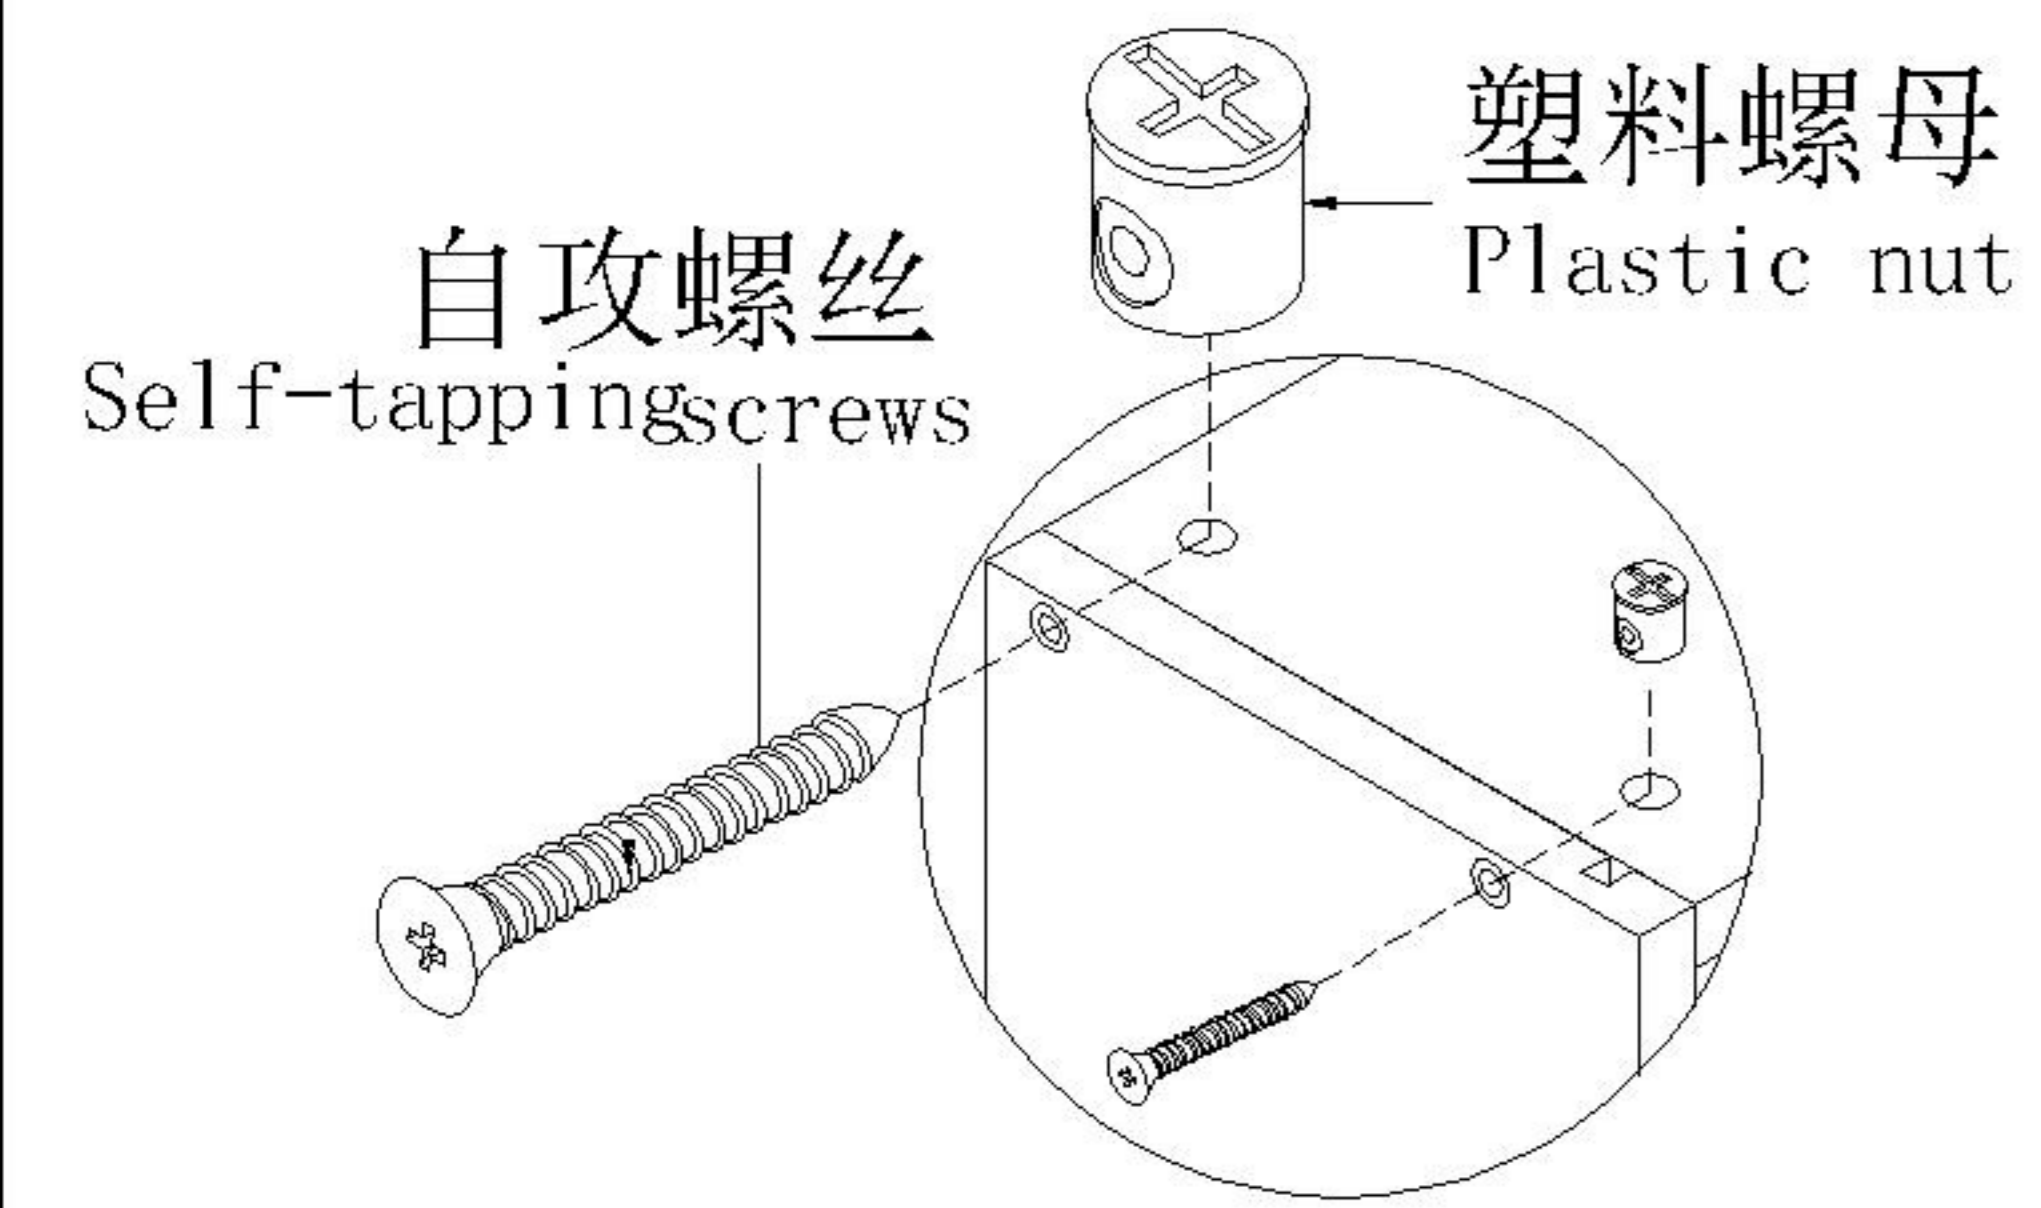

LINSY 林氏家居

五金表/Hardware list

部件表/Parts List

安装示意图/Assembly Instruction

产品名称 Model NO.	MI4E-A 1.2m
产品规格 Specification	1131*417*958MM
安装工具 Tool	安装人数 Installer
	

(A)*6 拉手-铝合金黑色哑光 Handle	(B)*13 背板扣 Back Panel Buckle	(C)*1 家具防倒器白色 Anti-fall device	(D)*25 二合一螺杆 2-in-1-screw
(E)*25 大三合一锁饼 3-in-1 large lock	(F)*25 小三合一锁饼 3-in-1 small lock	(G)*25 小二合一杆 2-in-1 small rod	(H)*6 三节滚珠导轨10" Three-section rail
(I)*25 塑料螺母 Plastic Nut	(J)*6 拉手螺丝-M4*20mm Pulling screw	(K)*25 自攻螺丝M4*40 Self-tapping screw	(L)*76 自攻螺丝M3.5*12 Self-tapping screw
(M)*13 自攻螺丝M3.5*16 Self-tapping screw	(N)*17 木榫-∅8*30 Wood tenon	(O)*2 白色夹板条L=576 White splint strip	(P)*4 胶塞-9厘PVC脚垫 Rubber stopper
(Q)*5 斜边十字螺杆-M8*30mm Bevel cross screw	(R)*2 过山丝-(M7*38mm) Conformat screw	(S)*1 铁中脚 Ajustable foot	

MI4E-A 1.2m

安装方法/
Installation method

二合一/2 in 1

塑料螺母 Plastic nut

阀门开关(下压为开)
Valve switch (press down to open)

三节滚珠导轨-10"
Three Section Ball Guide-10"

- (F)*24
- (G)*24

X6

阀门开关(下压为开)
Valve switch (press down to open)

三节滚珠导轨-10"
Three Section Ball Guide-10"

- (D)*6
- (E)*6
- (N)*4
- (R)*2

- (D)*6
- (E)*6
- (N)*6
- (O)*2

5

- (D)*8
- (E)*8
- (N)*6

6

7