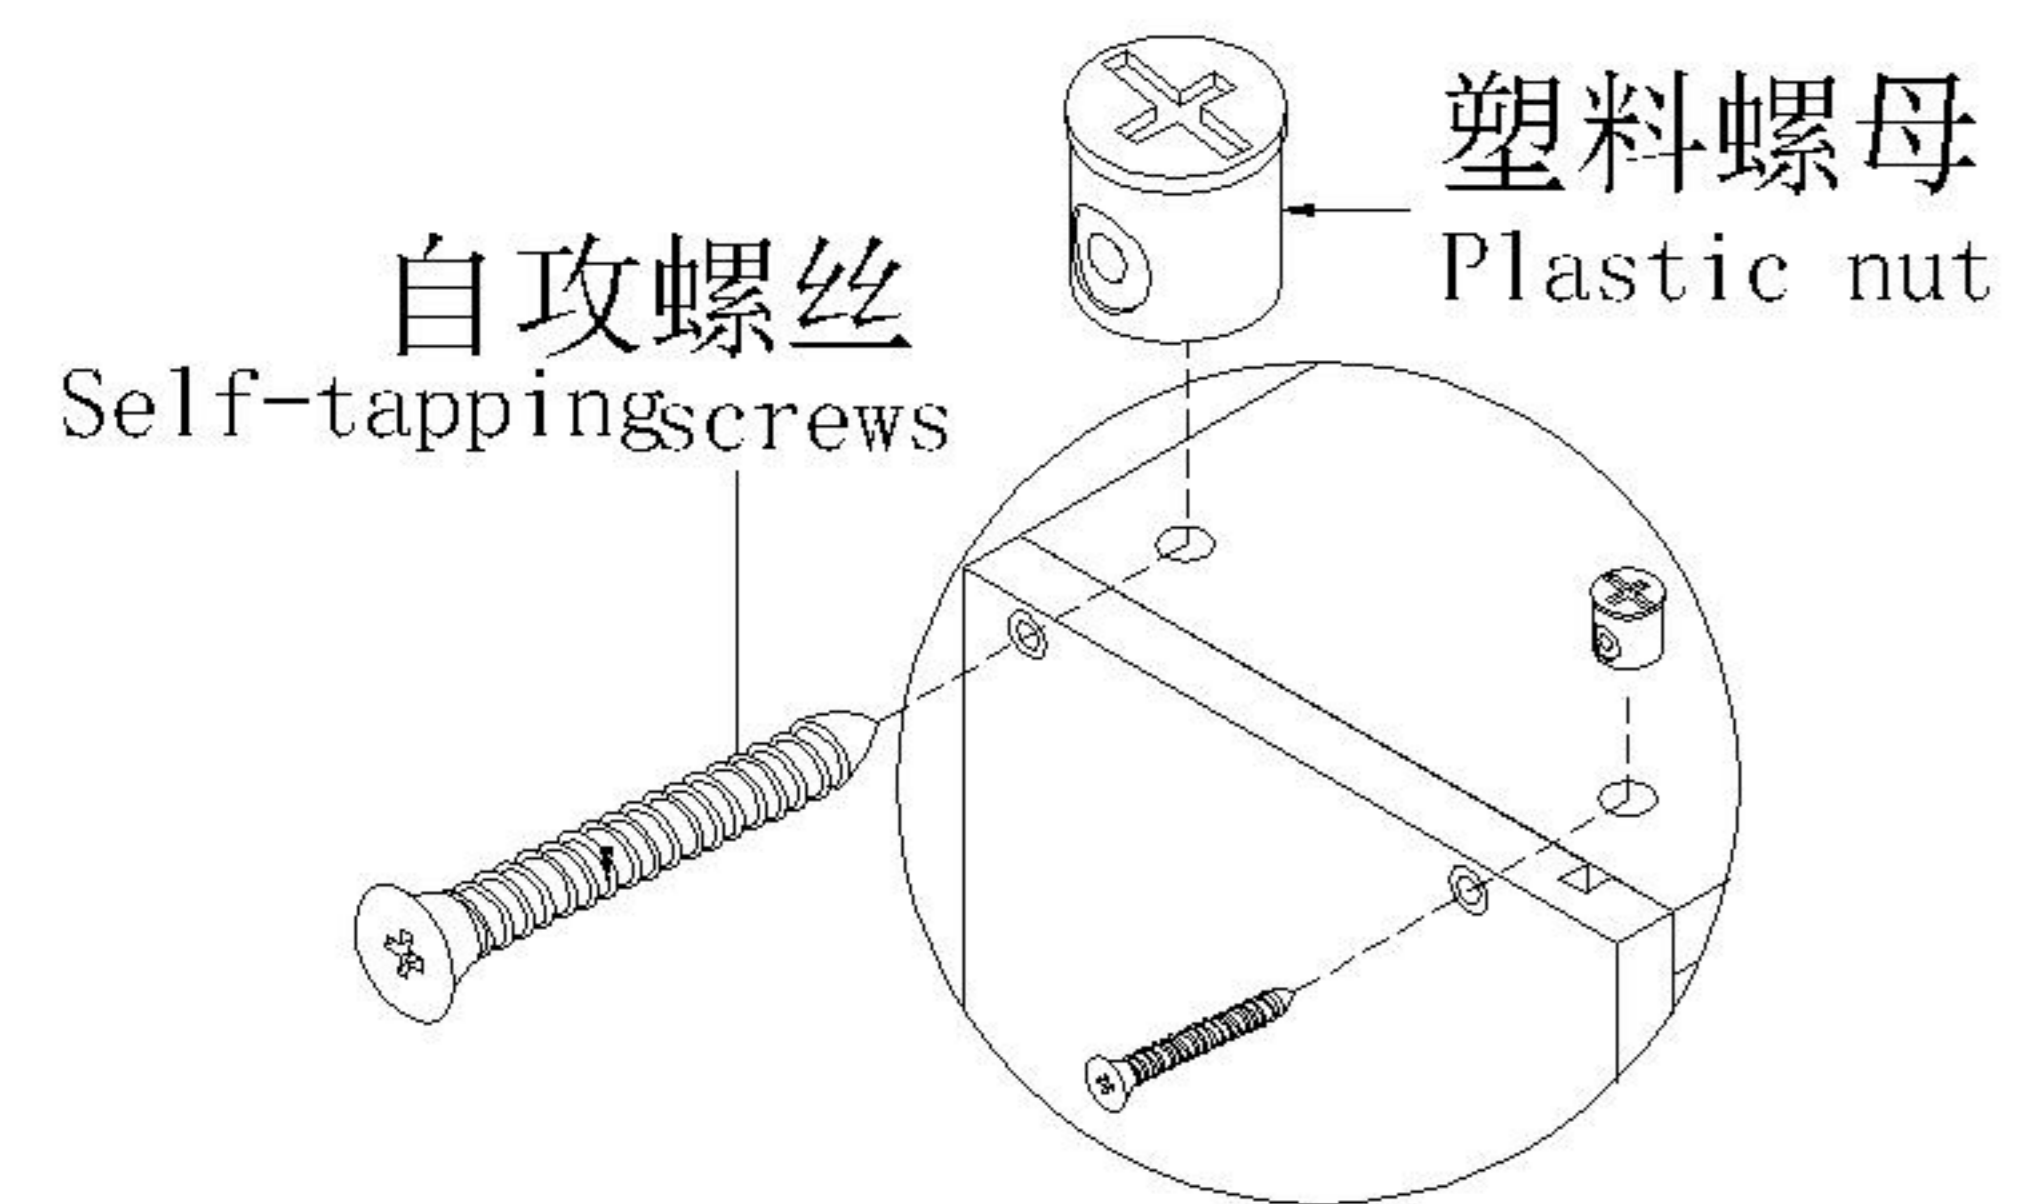

LINSY 林氏家居

五金表/Hardware list

部件表/Parts List

安装示意图/Assembly Instruction

产品名称 Model NO.	MI4E-A 1.2m
产品规格 Specification	1131*417*958MM
安装工具 Tool	安装人数 Installer
	

(A)*6 拉手-铝合金黑色哑光 Handle	(B)*13 背板扣 Back Panel Buckle	(C)*1 家具防倒器白色 Anti-fall device	(D)*25 二合一螺杆 2-in-1-screw
(E)*25 大三合一锁饼 3-in-1 large lock	(F)*25 小三合一锁饼 3-in-1 small lock	(G)*25 小二合一杆 2-in-1 small rod	(H)*6 三节滚珠导轨10" Three-section rail
(I)*25 塑料螺母 Plastic Nut	(J)*6 拉手螺丝-M4*20mm Pulling screw	(K)*25 自攻螺丝M4*40 Self-tapping screw	(L)*76 自攻螺丝M3.5*12 Self-tapping screw
(M)*13 自攻螺丝M3.5*16 Self-tapping screw	(N)*17 木榫-∅8*30 Wood tenon	(O)*2 白色夹板条L=576 White splint strip	(P)*4 胶塞-9厘PVC脚垫 Rubber stopper
(Q)*5 斜边十字螺杆-M8*30mm Bevel cross screw	(R)*2 过山丝-(M7*38mm) Conformat screw	(S)*1 铁中脚 Ajustable foot	

MI4E-A 1.2m

安装方法/
Installation method

二合一/2 in 1

塑料螺母 Plastic nut

阀门开关(下压为开)
Valve switch (press down to open)

三节滚珠导轨-10"
Three Section Ball Guide-10"

- (F)*24
- (G)*24

X6

- (I)*24
- (K)*24
- (J)*6
- (L)*36
- (A)*6
- (H)*6

X6

- (P)*4
- (Q)*5
- (S)*1

- (D)*4
- (E)*4

MI4E-A 1.2m

安装方法/
Installation method

二合一/2 in 1

塑料螺母 Plastic nut

阀门开关(下压为开)
Valve switch (press down to open)

三节滚珠导轨-10"
Three Section Ball Guide-10"

- (D)*6
- (E)*6
- (N)*4
- (R)*2

- (D)*6
- (E)*6
- (N)*6
- (O)*2

5

- (D)*8
- (E)*8
- (N)*6

6

7