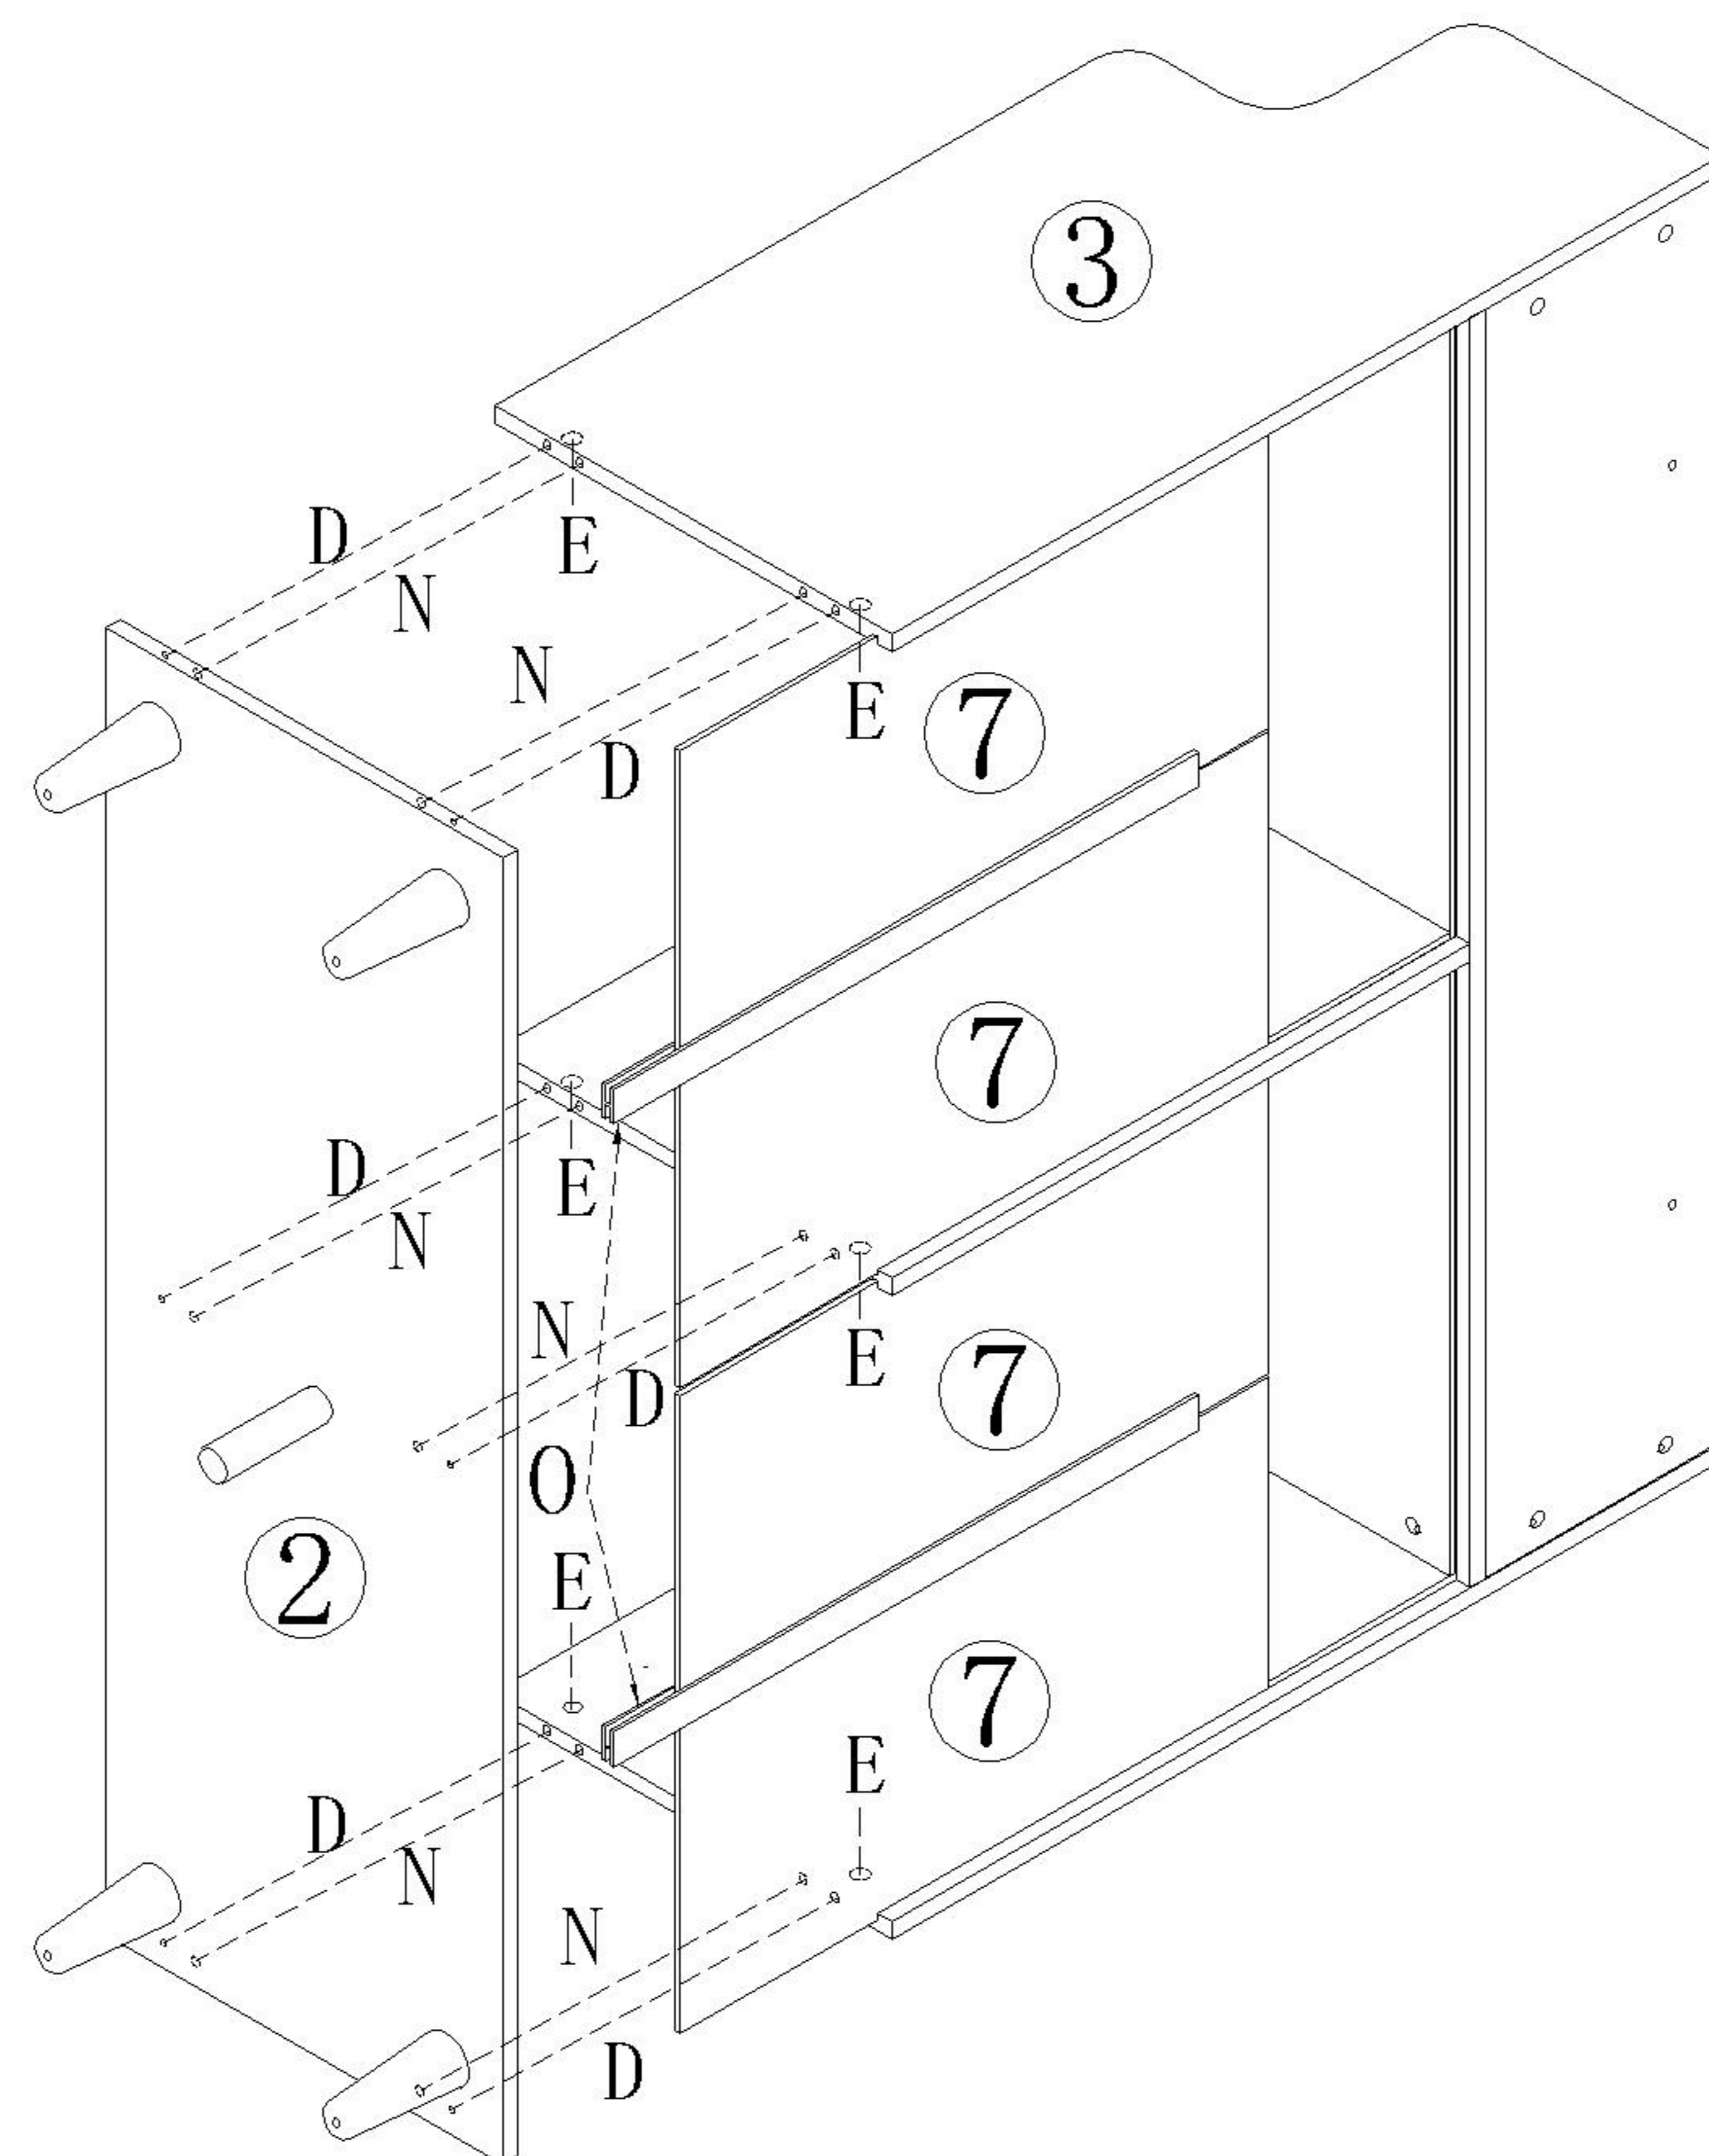

LINSY 林氏家居

五金表/Hardware list

部件表/Parts List

安装示意图/Assembly Instruction

产品名称 Model NO.	MI4E-A 1.2m
产品规格 Specification	1131*417*958MM
安装工具 Tool	安装人数 Installer
	

(A)*6 拉手-铝合金黑色哑光 Handle	(B)*13 背板扣 Back Panel Buckle	(C)*1 家具防倒器白色 Anti-fall device	(D)*25 二合一螺杆 2-in-1-screw
(E)*25 大三合一锁饼 3-in-1 large lock	(F)*25 小三合一锁饼 3-in-1 small lock	(G)*25 小二合一杆 2-in-1 small rod	(H)*6 三节滚珠导轨10" Three-section rail
(I)*25 塑料螺母 Plastic Nut	(J)*6 拉手螺丝-M4*20mm Pulling screw	(K)*25 自攻螺丝M4*40 Self-tapping screw	(L)*76 自攻螺丝M3.5*12 Self-tapping screw
(M)*13 自攻螺丝M3.5*16 Self-tapping screw	(N)*17 木榫-∅8*30 Wood tenon	(O)*2 白色夹板条L=576 White splint strip	(P)*4 胶塞-9厘PVC脚垫 Rubber stopper
(Q)*5 斜边十字螺杆-M8*30mm Bevel cross screw	(R)*2 过山丝-(M7*38mm) Conformat screw	(S)*1 铁中脚 Ajustable foot	

- (I)*24
- (K)*24
- (J)*6
- (L)*36
- (A)*6
- (H)*6

X6

- (P)*4
- (Q)*5
- (S)*1

- (D)*4
- (E)*4

MI4E-A 1.2m

安装方法/
Installation method

二合一/2 in 1

塑料螺母 Plastic nut

阀门开关(下压为开)
Valve switch (press down to open)

三节滚珠导轨-10"
Three Section Ball Guide-10"

- (D)*6
- (E)*6
- (N)*4
- (R)*2

- (D)*6
- (E)*6
- (N)*6
- (O)*2

5

- (D)*8
- (E)*8
- (N)*6

6

7

- (H)*6
- (L)*36

8

MI4E-A 1.2m

安装方法/
Installation method

 (B)*12
 (M)*12

 (C)*1

实体墙

C放大图