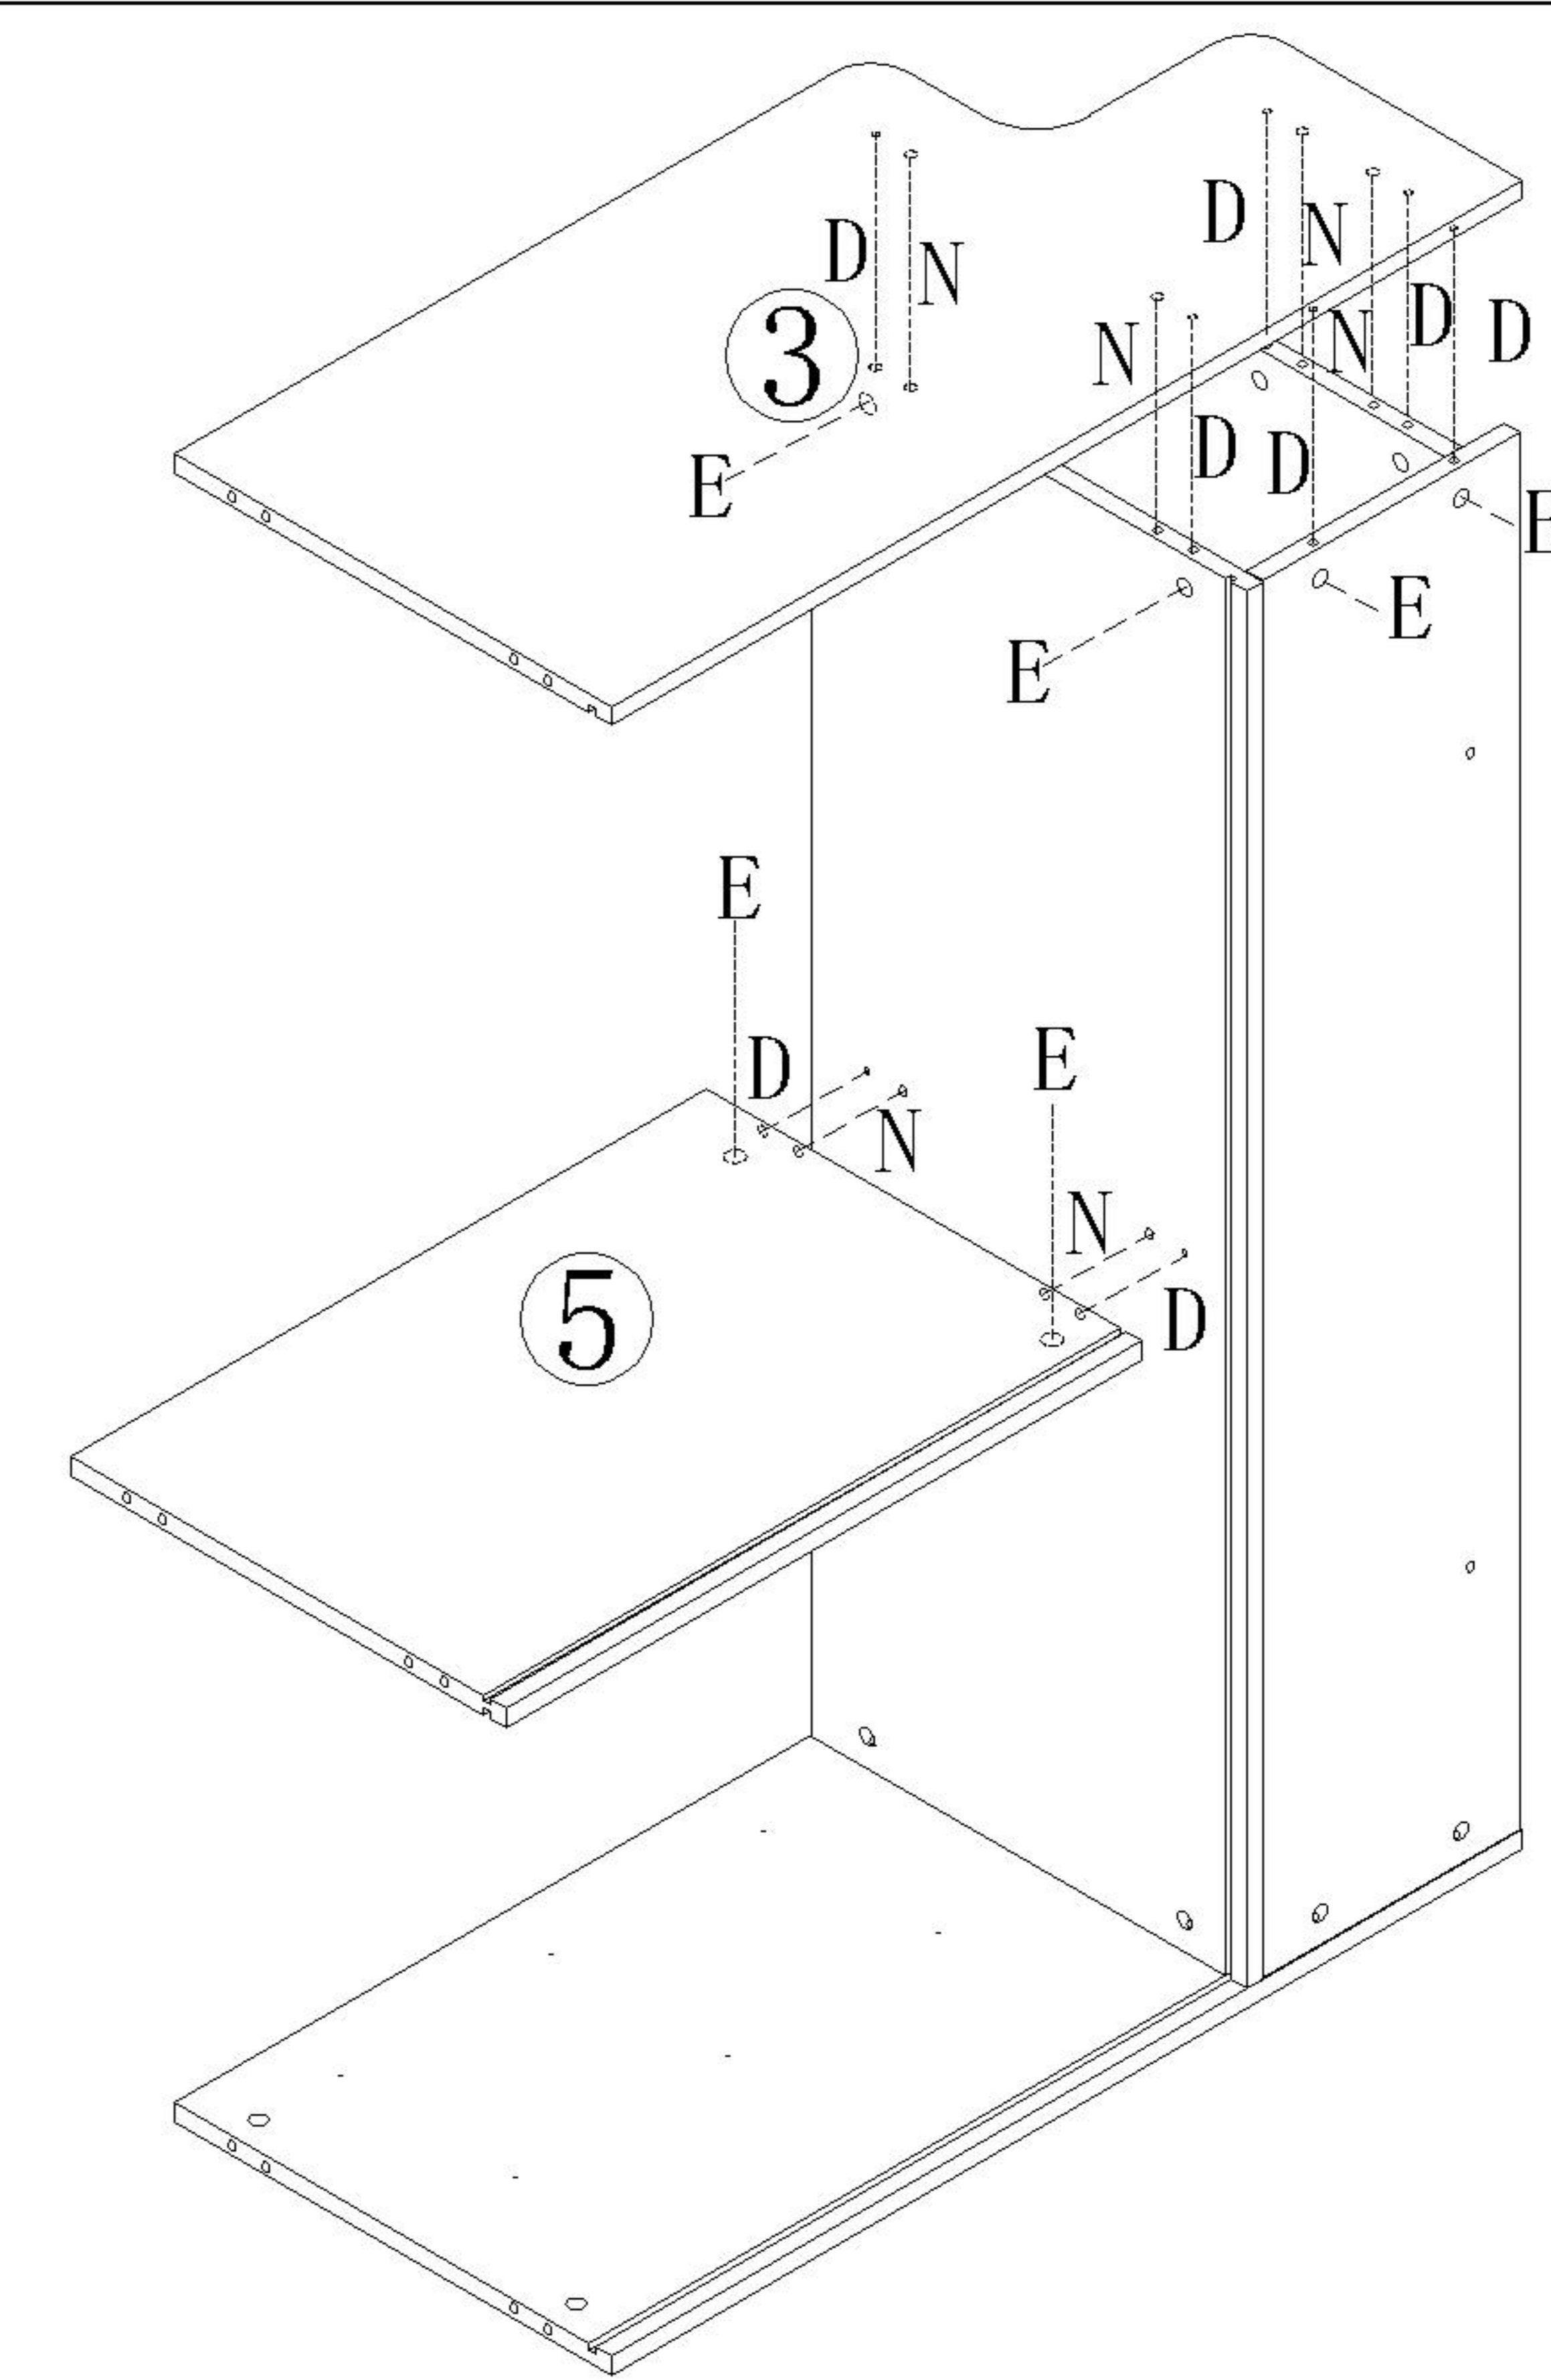

LINSY 林氏家居

五金表/Hardware list

部件表/Parts List

安装示意图/Assembly Instruction

产品名称 Model NO.	MI4E-A 1.2m
产品规格 Specification	1131*417*958MM
安装工具 Tool	安装人数 Installer
	

(A)*6 拉手-铝合金黑色哑光 Handle	(B)*13 背板扣 Back Panel Buckle	(C)*1 家具防倒器白色 Anti-fall device	(D)*25 二合一螺杆 2-in-1-screw
(E)*25 大三合一锁饼 3-in-1 large lock	(F)*25 小三合一锁饼 3-in-1 small lock	(G)*25 小二合一杆 2-in-1 small rod	(H)*6 三节滚珠导轨10" Three-section rail
(I)*25 塑料螺母 Plastic Nut	(J)*6 拉手螺丝-M4*20mm Pulling screw	(K)*25 自攻螺丝M4*40 Self-tapping screw	(L)*76 自攻螺丝M3.5*12 Self-tapping screw
(M)*13 自攻螺丝M3.5*16 Self-tapping screw	(N)*17 木榫-∅8*30 Wood tenon	(O)*2 白色夹板条L=576 White splint strip	(P)*4 胶塞-9厘PVC脚垫 Rubber stopper
(Q)*5 斜边十字螺杆-M8*30mm Bevel cross screw	(R)*2 过山丝-(M7*38mm) Conformat screw	(S)*1 铁中脚 Ajustable foot	

- (I)*24
- (K)*24
- (J)*6
- (L)*36
- (A)*6
- (H)*6

X6

- (P)*4
- (Q)*5
- (S)*1

- (D)*4
- (E)*4

MI4E-A 1.2m

安装方法/
Installation method

二合一/2 in 1

塑料螺母 Plastic nut

阀门开关(下压为开)
Valve switch (press down to open)

三节滚珠导轨-10"
Three Section Ball Guide-10"

- (D)*6
- (E)*6
- (N)*4
- (R)*2

- (D)*6
- (E)*6
- (N)*6
- (O)*2

5

- (D)*8
- (E)*8
- (N)*6

6

7

- (H)*6
- (L)*36

8

MI4E-A 1.2m

安装方法/
Installation method

 (B)*12
 (M)*12

 (C)*1

实体墙

C放大图