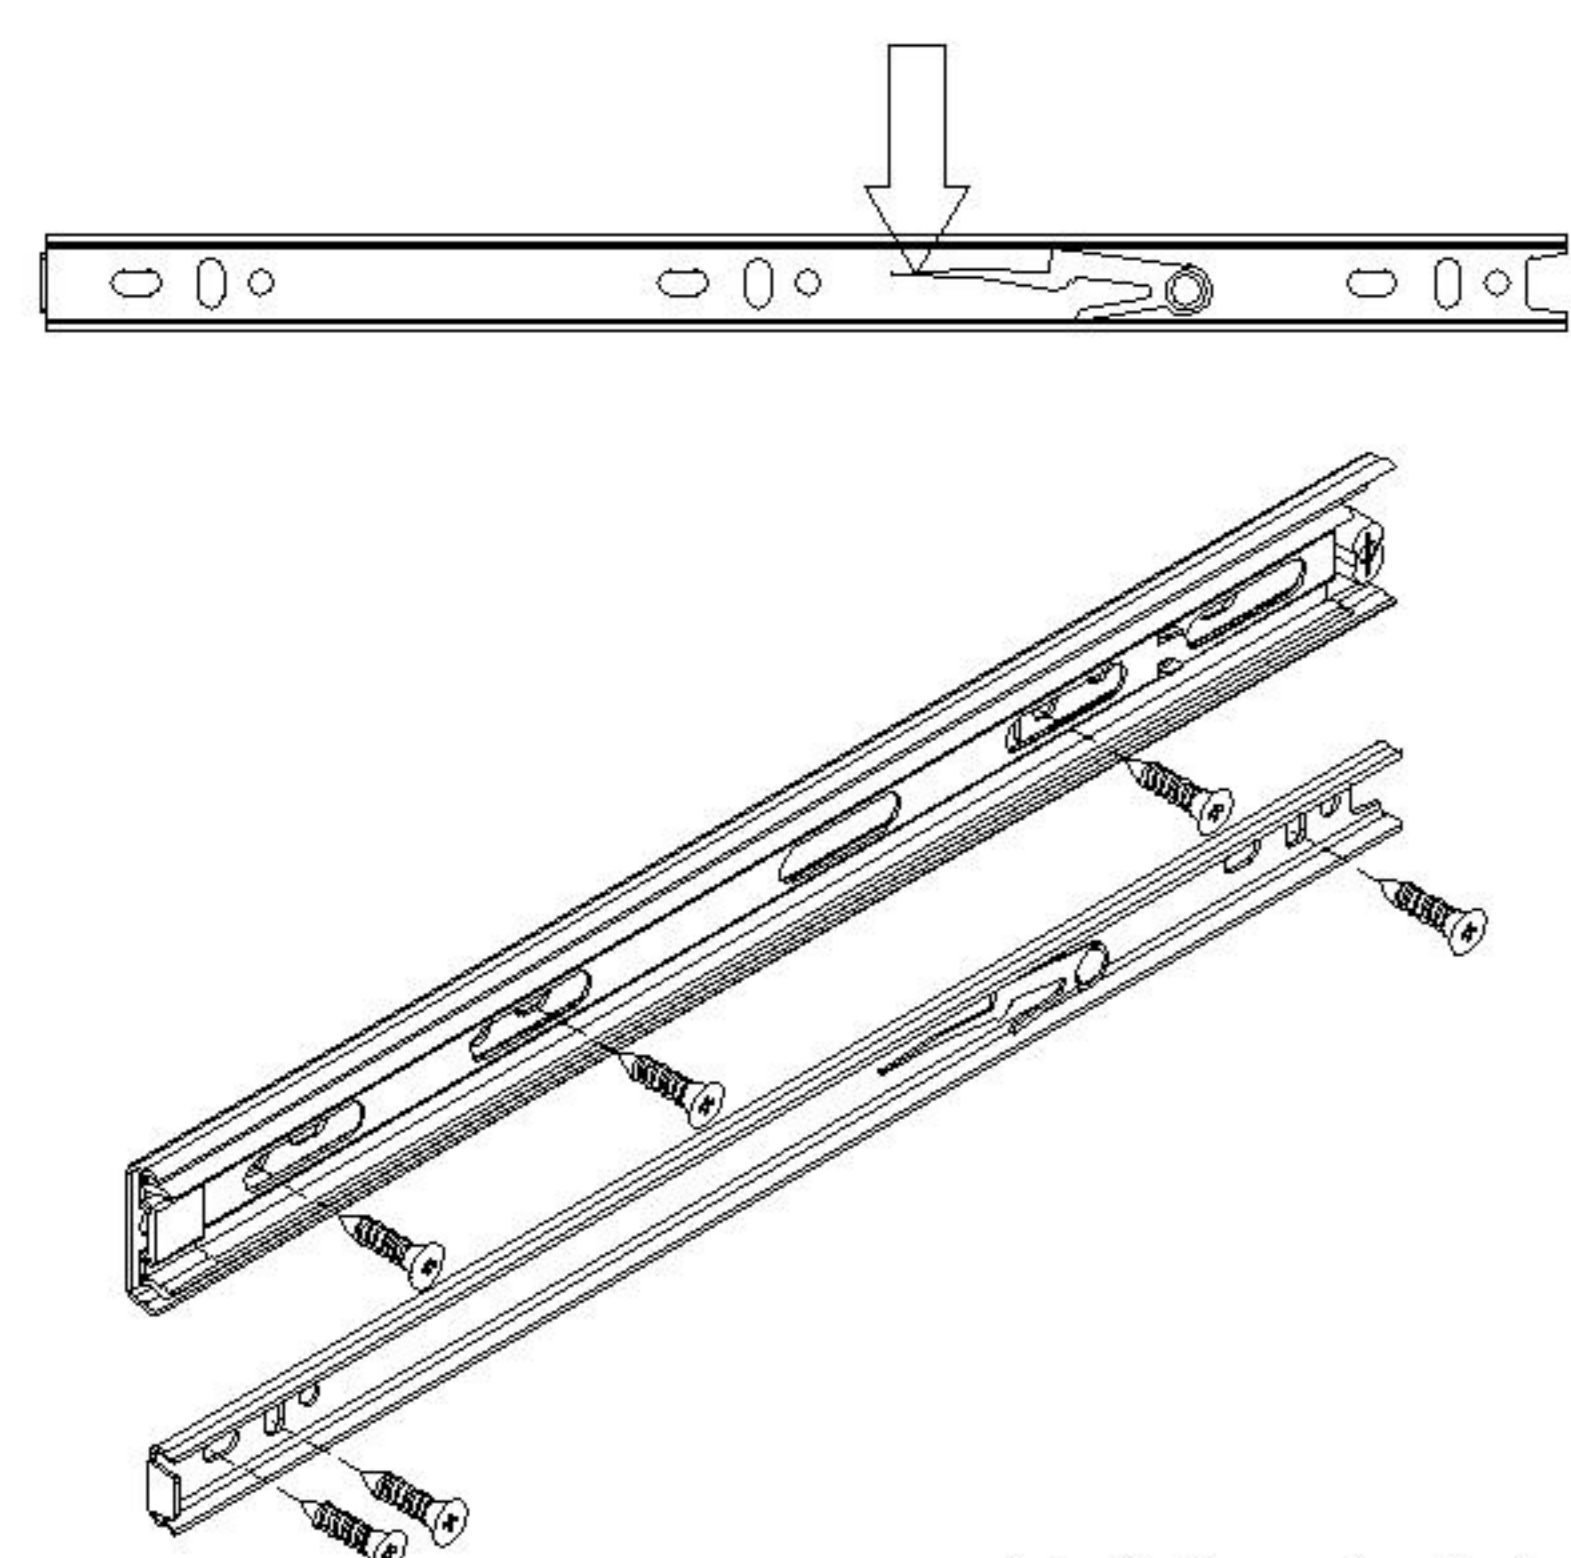

LINSY 林氏家居

五金表/Hardware list

部件表/Parts List

安装示意图/Assembly Instruction

产品名称 Model NO.	MI4E-A 1.2m
产品规格 Specification	1131*417*958MM
安装工具 Tool	安装人数 Installer
	

(A)*6 拉手-铝合金黑色哑光 Handle	(B)*13 背板扣 Back Panel Buckle	(C)*1 家具防倒器白色 Anti-fall device	(D)*25 二合一螺杆 2-in-1-screw
(E)*25 大三合一锁饼 3-in-1 large lock	(F)*25 小三合一锁饼 3-in-1 small lock	(G)*25 小二合一杆 2-in-1 small rod	(H)*6 三节滚珠导轨10" Three-section rail
(I)*25 塑料螺母 Plastic Nut	(J)*6 拉手螺丝-M4*20mm Pulling screw	(K)*25 自攻螺丝M4*40 Self-tapping screw	(L)*76 自攻螺丝M3.5*12 Self-tapping screw
(M)*13 自攻螺丝M3.5*16 Self-tapping screw	(N)*17 木榫-∅8*30 Wood tenon	(O)*2 白色夹板条L=576 White splint strip	(P)*4 胶塞-9厘PVC脚垫 Rubber stopper
(Q)*5 斜边十字螺杆-M8*30mm Bevel cross screw	(R)*2 过山丝-(M7*38mm) Conformat screw	(S)*1 铁中脚 Ajustable foot	

MI4E-A 1.2m

安装方法/
Installation method

二合一/2 in 1

塑料螺母 Plastic nut

阀门开关(下压为开)
Valve switch (press down to open)

三节滚珠导轨-10"
Three Section Ball Guide-10"

- (F)*24
- (G)*24

X6

- (I)*24
- (K)*24
- (J)*6
- (L)*36
- (A)*6
- (H)*6

X6

- (P)*4
- (Q)*5
- (S)*1

- (D)*4
- (E)*4

MI4E-A 1.2m

安装方法/
Installation method

二合一/2 in 1

塑料螺母 Plastic nut

阀门开关(下压为开)
Valve switch (press down to open)

三节滚珠导轨-10"
Three Section Ball Guide-10"

- (D)*6
- (E)*6
- (N)*4
- (R)*2

- (D)*6
- (E)*6
- (N)*6
- (O)*2

5

- (D)*8
- (E)*8
- (N)*6

6

7