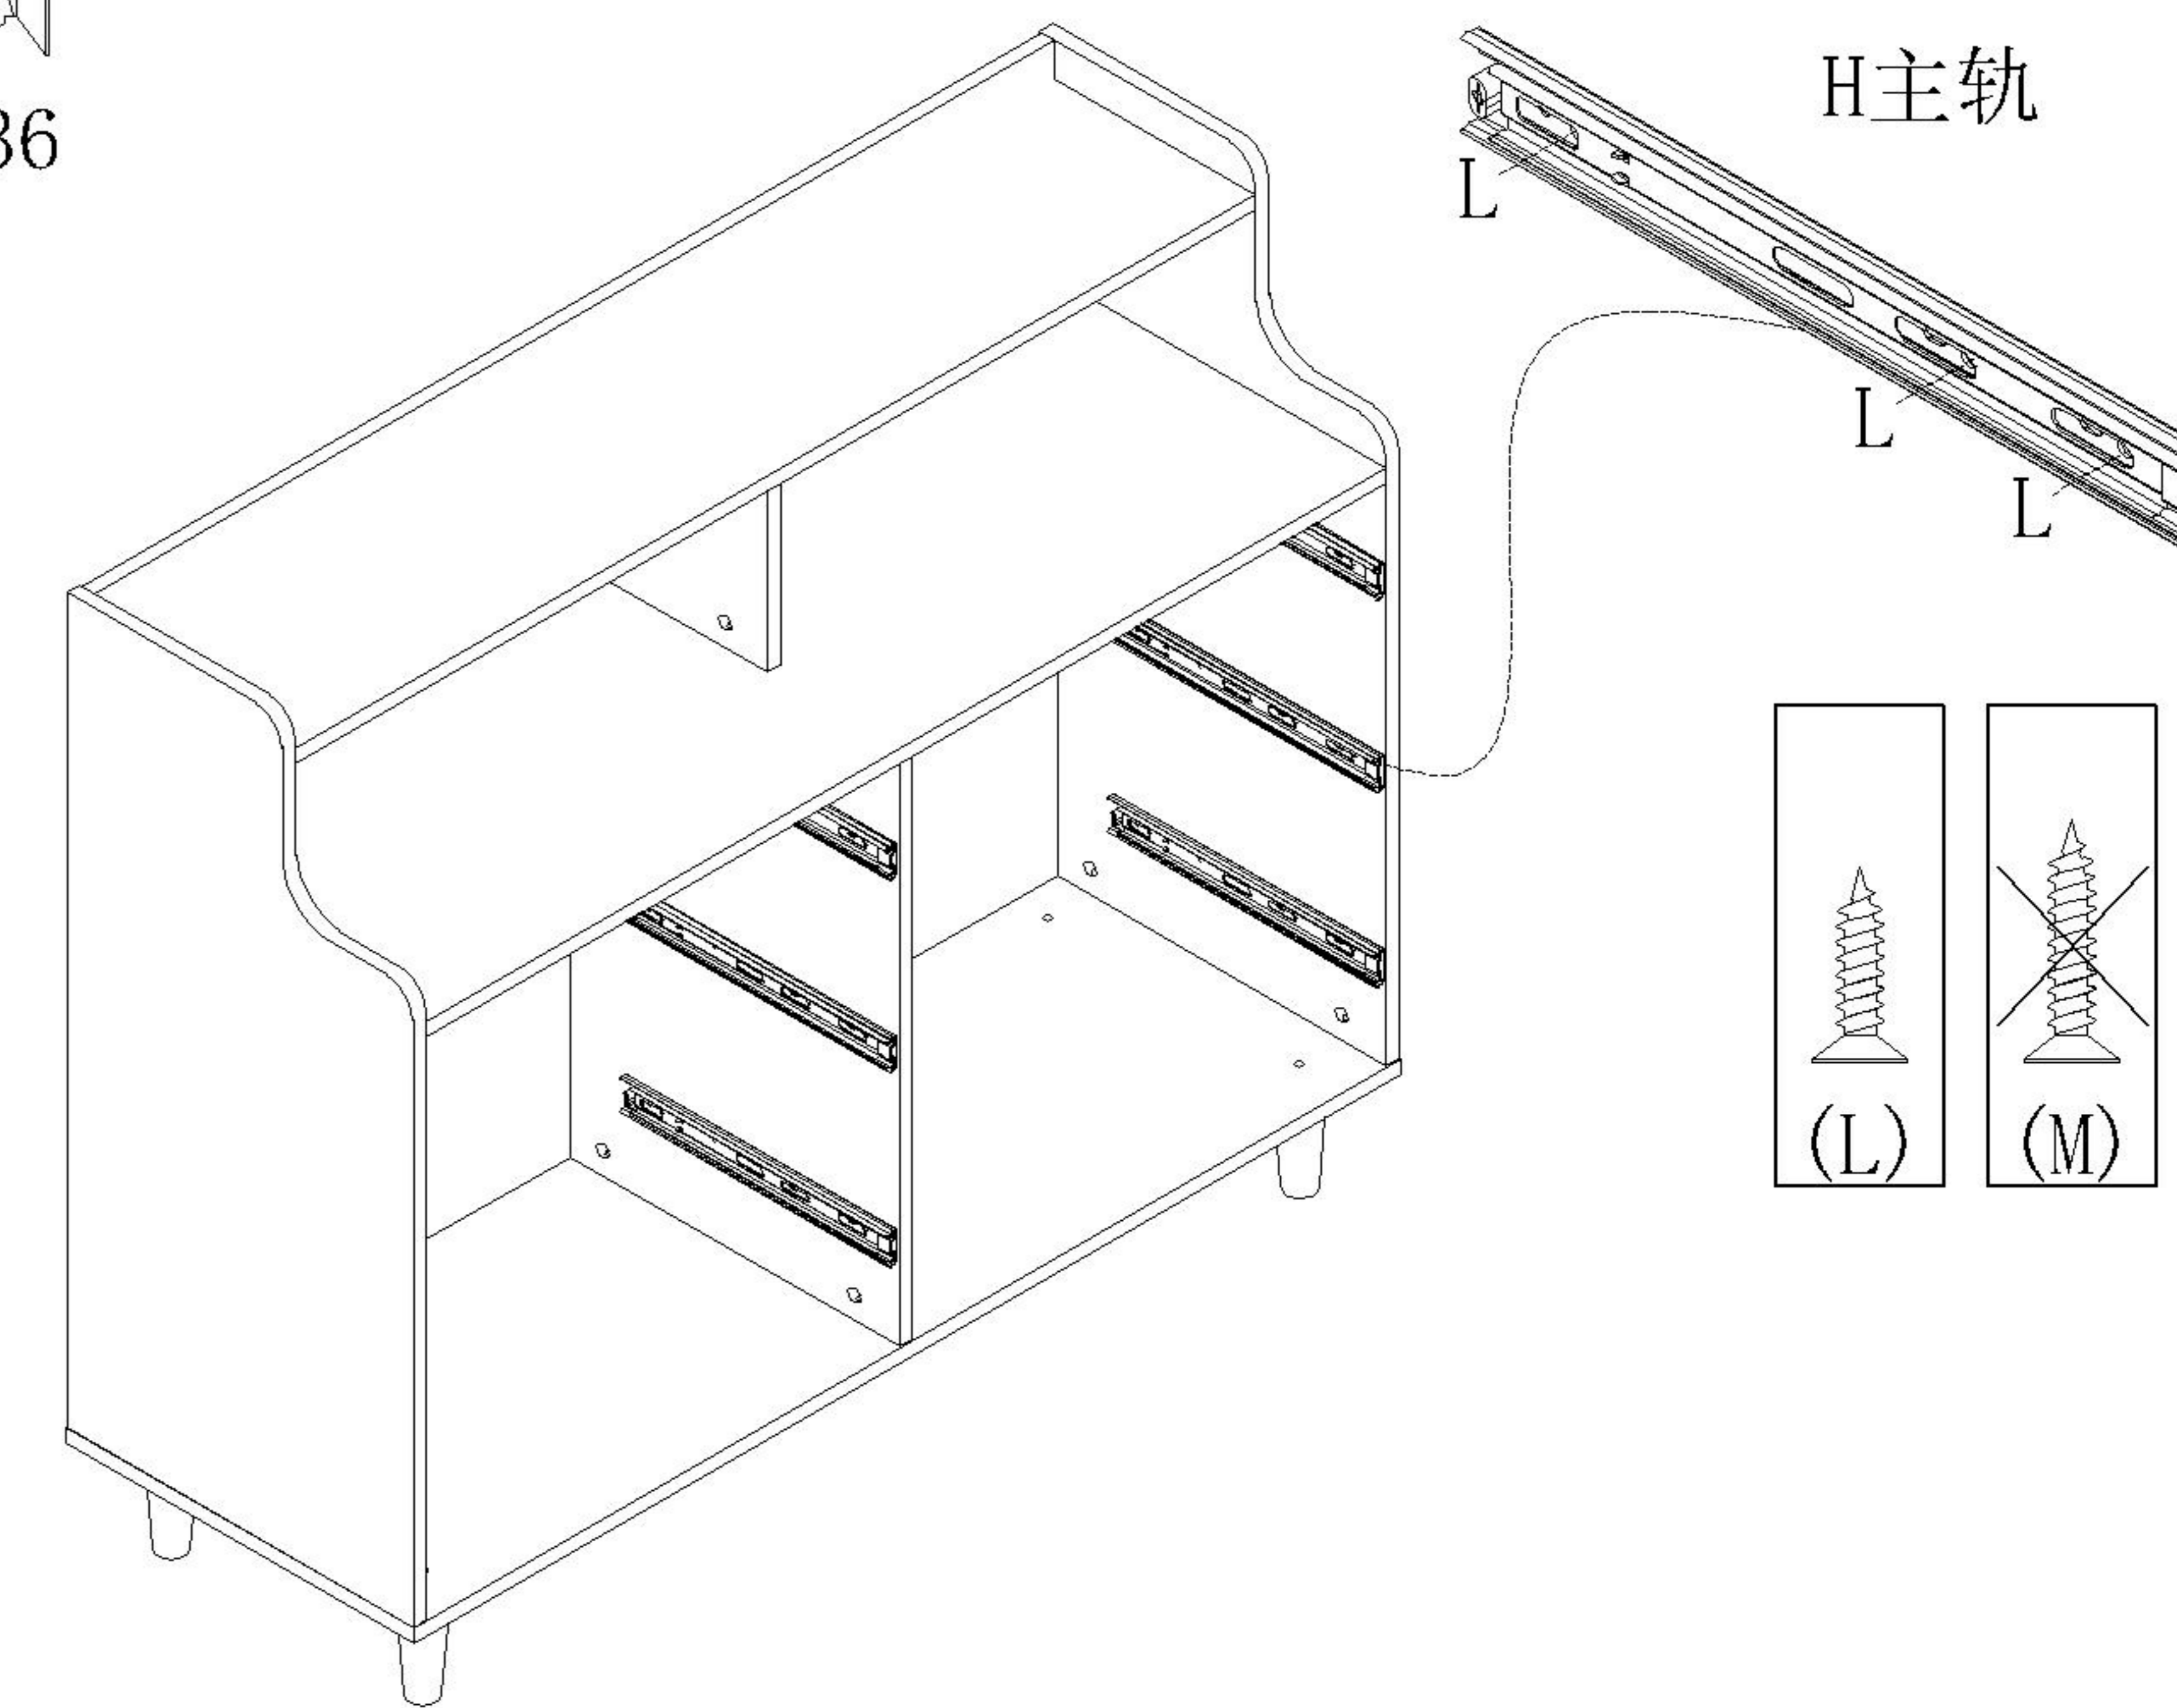

LINSY 林氏家居

五金表/Hardware list

部件表/Parts List

安装示意图/Assembly Instruction

产品名称 Model NO.	MI4E-A 1.2m
产品规格 Specification	1131*417*958MM
安装工具 Tool	安装人数 Installer
	

(A)*6 拉手-铝合金黑色哑光 Handle	(B)*13 背板扣 Back Panel Buckle	(C)*1 家具防倒器白色 Anti-fall device	(D)*25 二合一螺杆 2-in-1-screw
(E)*25 大三合一锁饼 3-in-1 large lock	(F)*25 小三合一锁饼 3-in-1 small lock	(G)*25 小二合一杆 2-in-1 small rod	(H)*6 三节滚珠导轨10" Three-section rail
(I)*25 塑料螺母 Plastic Nut	(J)*6 拉手螺丝-M4*20mm Pulling screw	(K)*25 自攻螺丝M4*40 Self-tapping screw	(L)*76 自攻螺丝M3.5*12 Self-tapping screw
(M)*13 自攻螺丝M3.5*16 Self-tapping screw	(N)*17 木榫-∅8*30 Wood tenon	(O)*2 白色夹板条L=576 White splint strip	(P)*4 胶塞-9厘PVC脚垫 Rubber stopper
(Q)*5 斜边十字螺杆-M8*30mm Bevel cross screw	(R)*2 过山丝-(M7*38mm) Conformat screw	(S)*1 铁中脚 Ajustable foot	

- (I)*24
- (K)*24
- (J)*6
- (L)*36
- (A)*6
- (H)*6

X6

- (P)*4
- (Q)*5
- (S)*1

- (D)*4
- (E)*4

MI4E-A 1.2m

安装方法/
Installation method

二合一/2 in 1

塑料螺母 Plastic nut

阀门开关(下压为开)
Valve switch (press down to open)

三节滚珠导轨-10"
Three Section Ball Guide-10"

- (D)*6
- (E)*6
- (N)*4
- (R)*2

- (D)*6
- (E)*6
- (N)*6
- (O)*2

5

- (D)*8
- (E)*8
- (N)*6

6

7

- (H)*6
- (L)*36

8

MI4E-A 1.2m

安装方法/
Installation method

 (B)*12
 (M)*12

 (C)*1

实体墙

C放大图