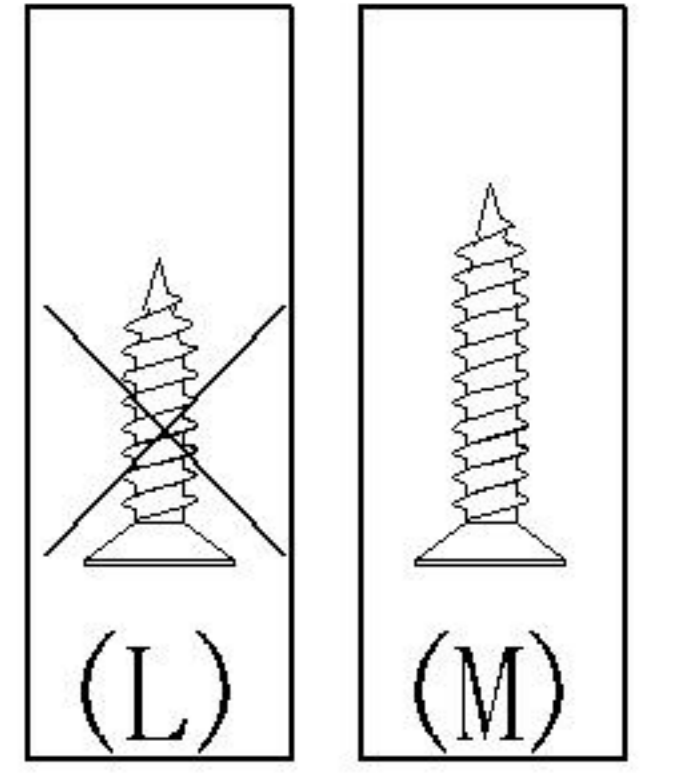

LINSY 林氏家居

五金表/Hardware list

部件表/Parts List

安装示意图/Assembly Instruction

产品名称 Model NO.	MI4E-A 1.2m
产品规格 Specification	1131*417*958MM
安装工具 Tool	安装人数 Installer
	

(A)*6 拉手-铝合金黑色哑光 Handle	(B)*13 背板扣 Back Panel Buckle	(C)*1 家具防倒器白色 Anti-fall device	(D)*25 二合一螺杆 2-in-1-screw
(E)*25 大三合一锁饼 3-in-1 large lock	(F)*25 小三合一锁饼 3-in-1 small lock	(G)*25 小二合一杆 2-in-1 small rod	(H)*6 三节滚珠导轨10" Three-section rail
(I)*25 塑料螺母 Plastic Nut	(J)*6 拉手螺丝-M4*20mm Pulling screw	(K)*25 自攻螺丝M4*40 Self-tapping screw	(L)*76 自攻螺丝M3.5*12 Self-tapping screw
(M)*13 自攻螺丝M3.5*16 Self-tapping screw	(N)*17 木榫-∅8*30 Wood tenon	(O)*2 白色夹板条L=576 White splint strip	(P)*4 胶塞-9厘PVC脚垫 Rubber stopper
(Q)*5 斜边十字螺杆-M8*30mm Bevel cross screw	(R)*2 过山丝-(M7*38mm) Conformat screw	(S)*1 铁中脚 Ajustable foot	

阀门开关(下压为开)
Valve switch (press down to open)

三节滚珠导轨-10"
Three Section Ball Guide-10"

- (D)*6
- (E)*6
- (N)*4
- (R)*2

- (D)*6
- (E)*6
- (N)*6
- (O)*2

5

- (D)*8
- (E)*8
- (N)*6

6

7

- (H)*6
- (L)*36

8

MI4E-A 1.2m

安装方法/
Installation method

 (B)*12
 (M)*12

 (C)*1

实体墙

C放大图