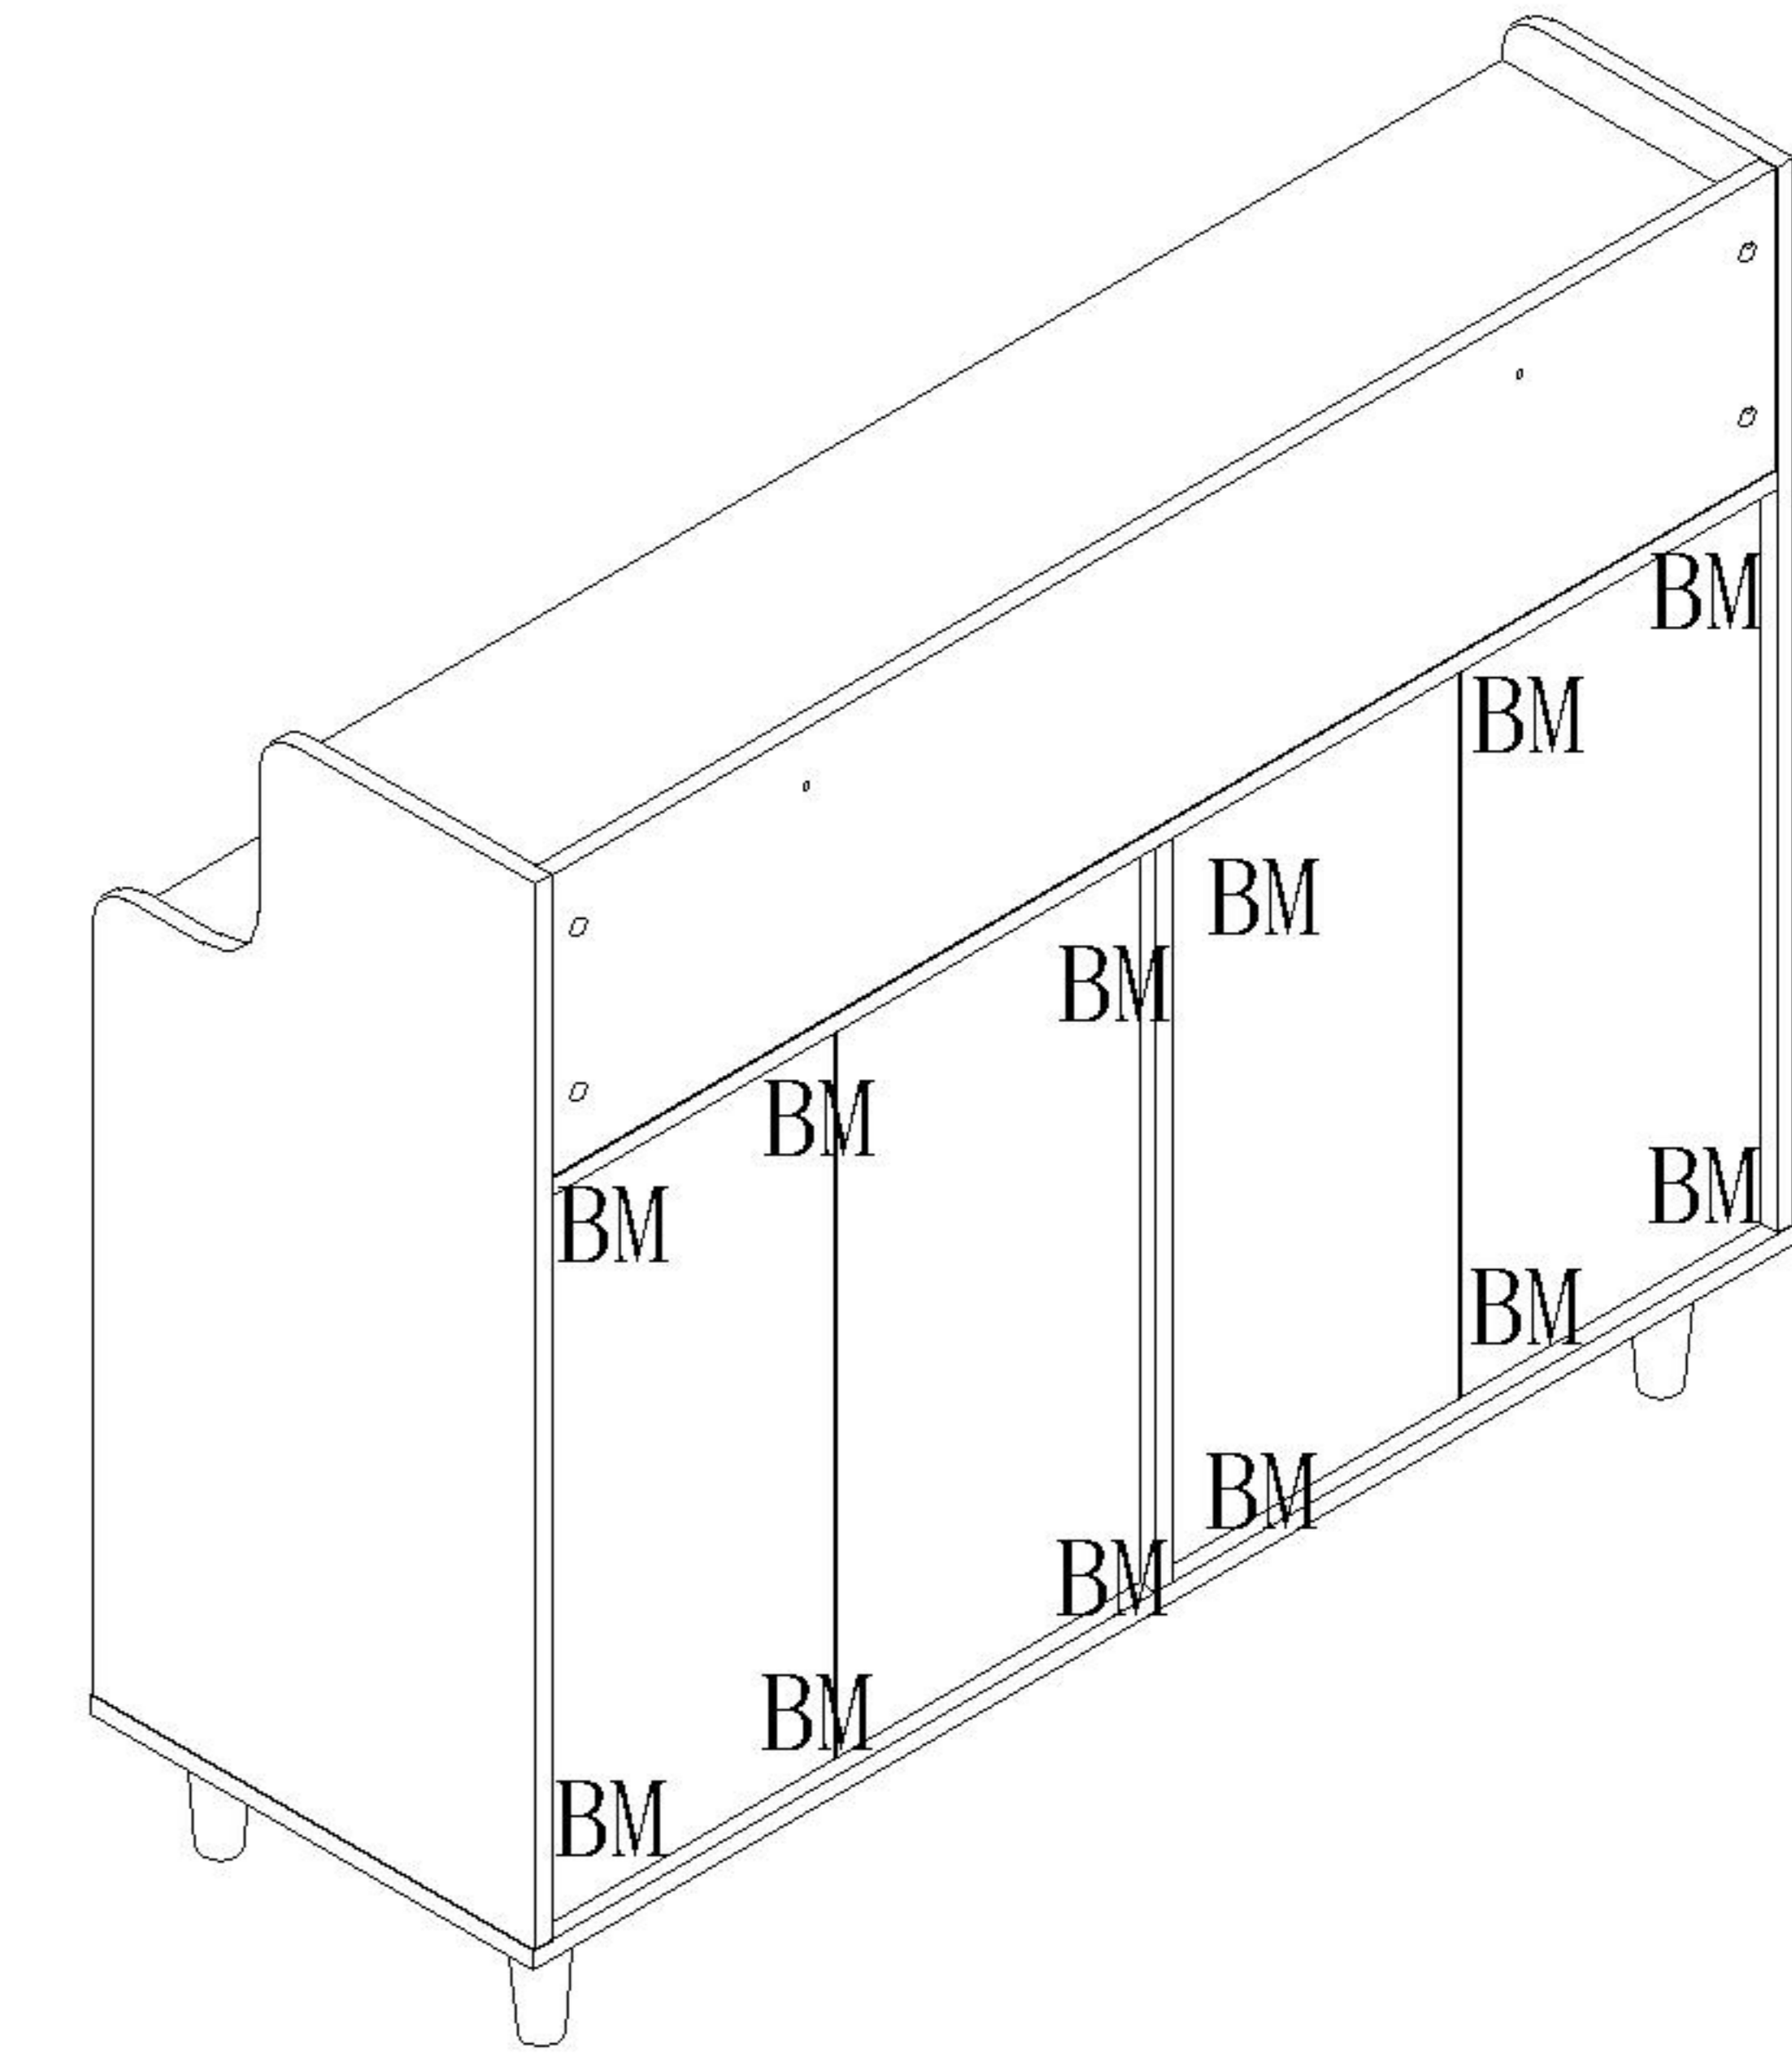

LINSY 林氏家居

五金表/Hardware list

部件表/Parts List

安装示意图/Assembly Instruction

产品名称 Model NO.	MI4E-A 1.2m
产品规格 Specification	1131*417*958MM
安装工具 Tool	安装人数 Installer
	

(A)*6 拉手-铝合金黑色哑光 Handle	(B)*13 背板扣 Back Panel Buckle	(C)*1 家具防倒器白色 Anti-fall device	(D)*25 二合一螺杆 2-in-1-screw
(E)*25 大三合一锁饼 3-in-1 large lock	(F)*25 小三合一锁饼 3-in-1 small lock	(G)*25 小二合一杆 2-in-1 small rod	(H)*6 三节滚珠导轨10" Three-section rail
(I)*25 塑料螺母 Plastic Nut	(J)*6 拉手螺丝-M4*20mm Pulling screw	(K)*25 自攻螺丝M4*40 Self-tapping screw	(L)*76 自攻螺丝M3.5*12 Self-tapping screw
(M)*13 自攻螺丝M3.5*16 Self-tapping screw	(N)*17 木榫-∅8*30 Wood tenon	(O)*2 白色夹板条L=576 White splint strip	(P)*4 胶塞-9厘PVC脚垫 Rubber stopper
(Q)*5 斜边十字螺杆-M8*30mm Bevel cross screw	(R)*2 过山丝-(M7*38mm) Conformat screw	(S)*1 铁中脚 Ajustable foot	

阀门开关(下压为开)
Valve switch (press down to open)

三节滚珠导轨-10"
Three Section Ball Guide-10"

- (D)*6
- (E)*6
- (N)*4
- (R)*2

- (D)*6
- (E)*6
- (N)*6
- (O)*2

5

- (D)*8
- (E)*8
- (N)*6

6

7

- (H)*6
- (L)*36

8

MI4E-A 1.2m

安装方法/
Installation method

 (B)*12
 (M)*12

 (C)*1

实体墙

C放大图