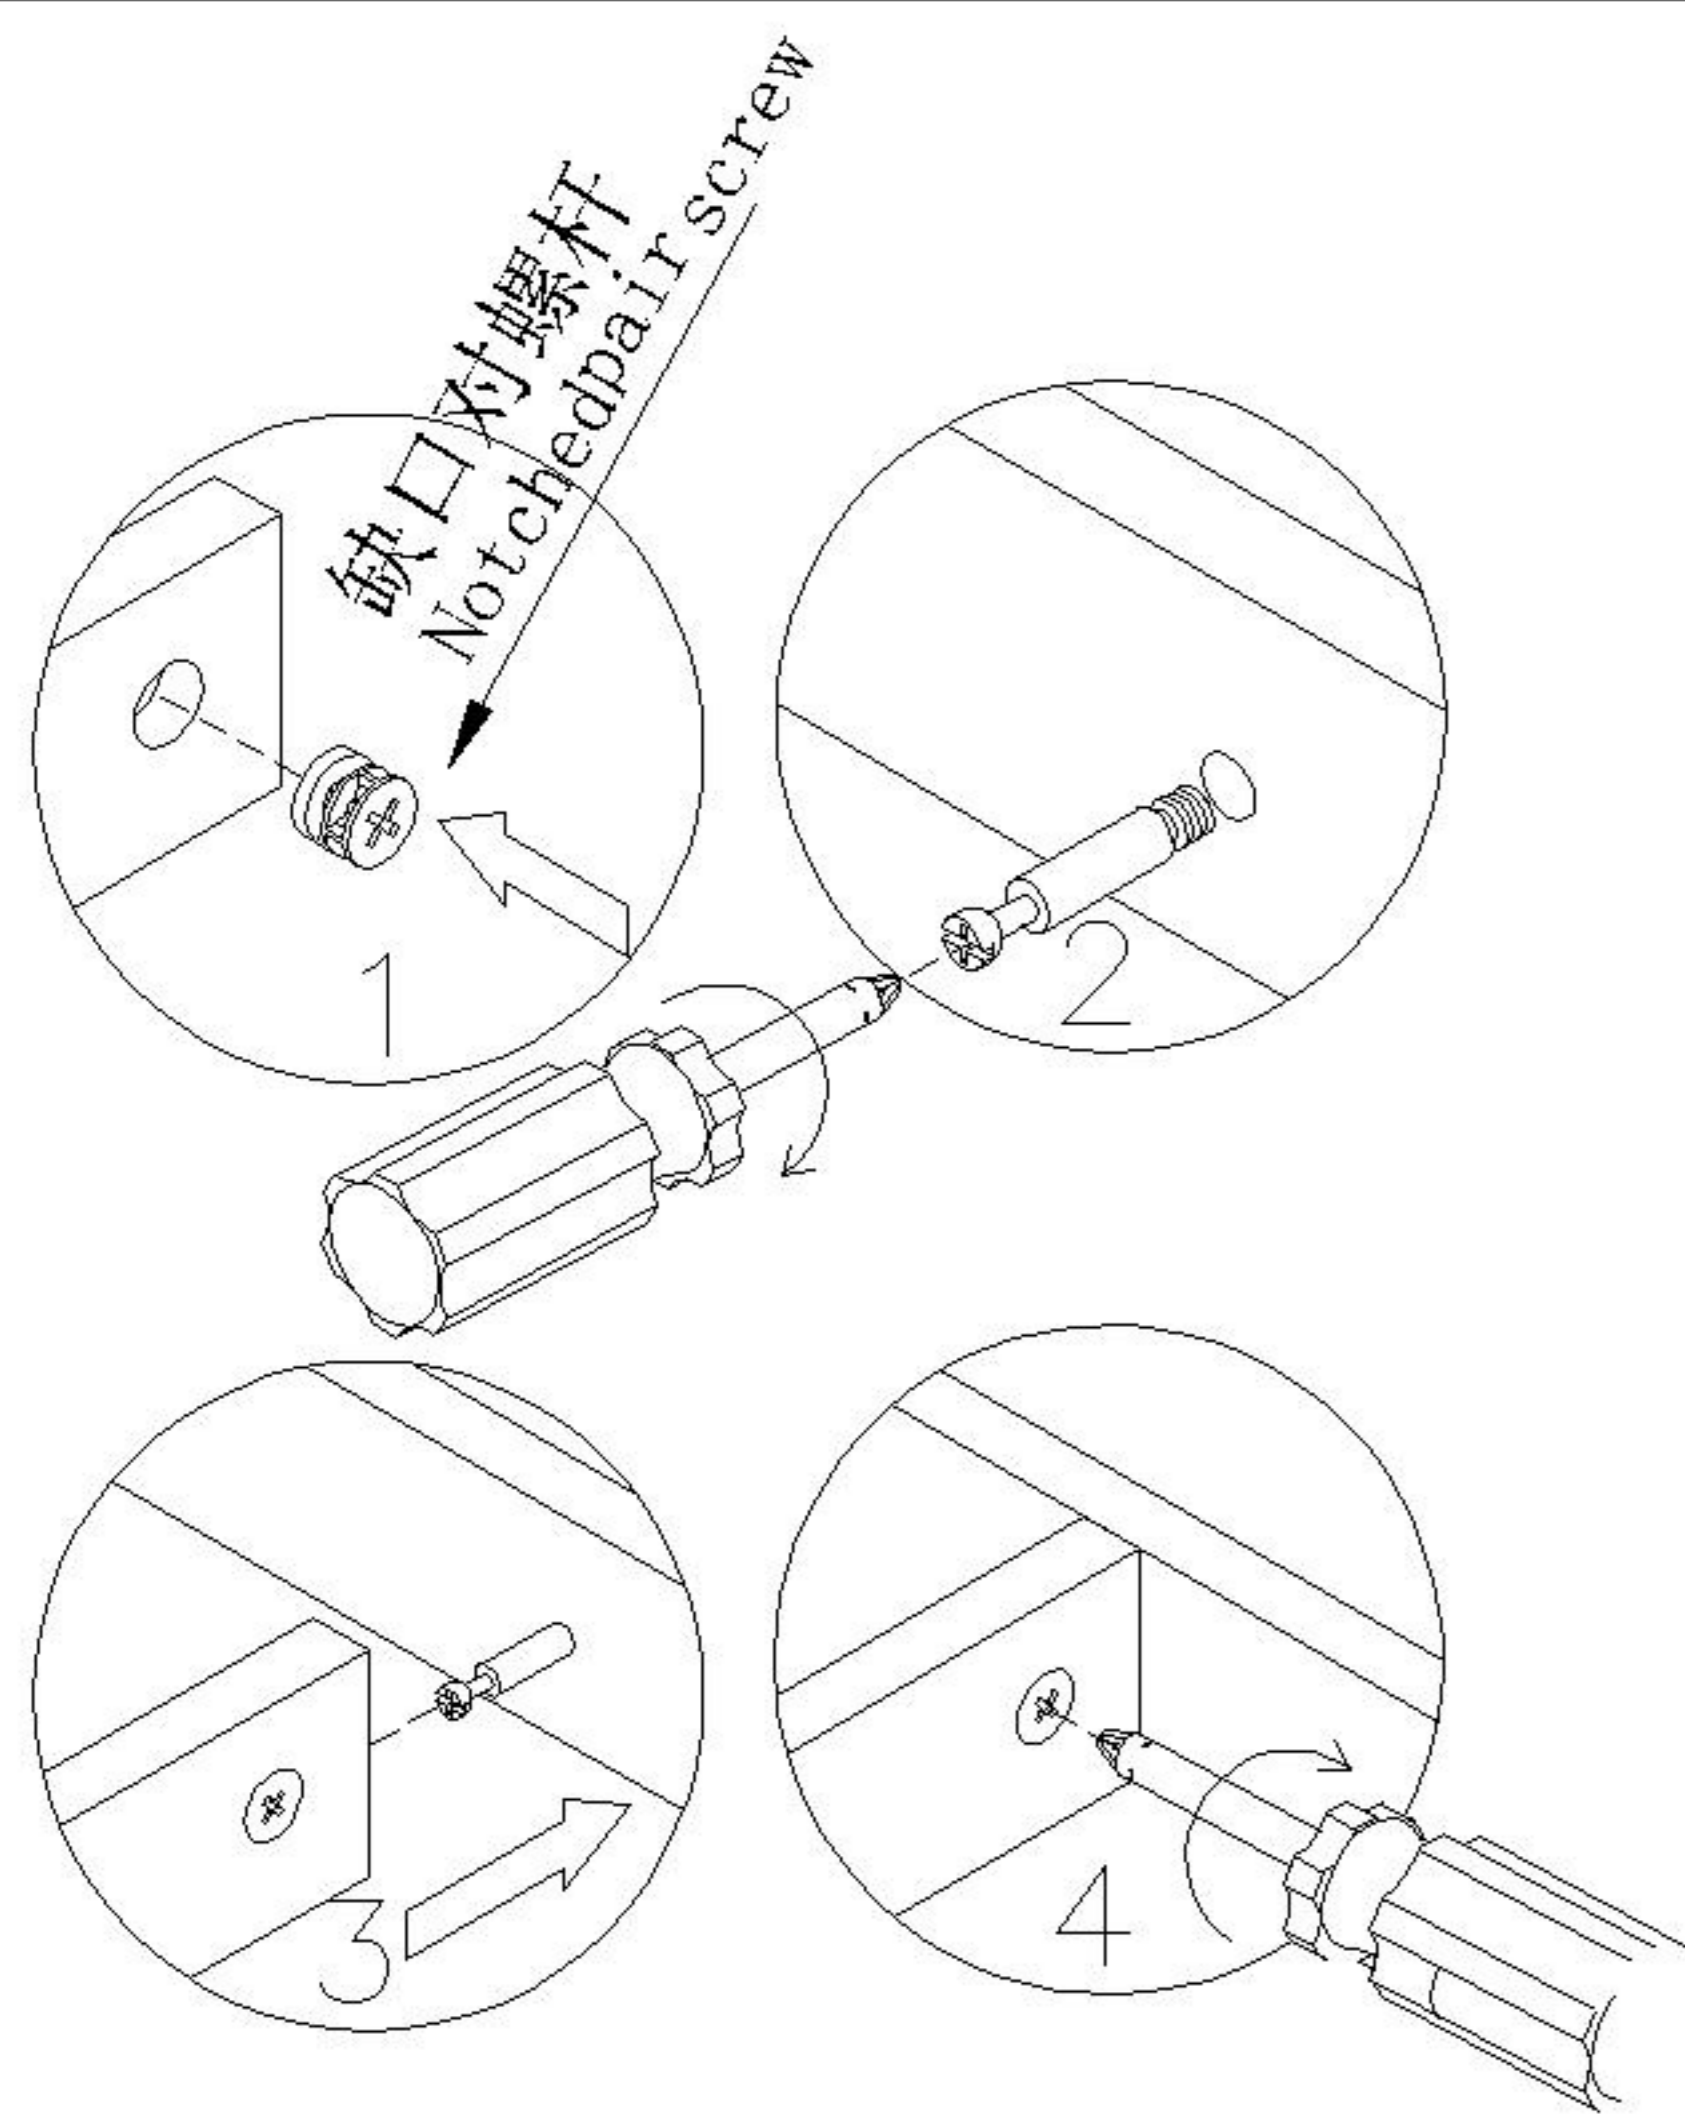

LINSY 林氏家居

五金表/Hardware list

部件表/Parts List

安装示意图/Assembly Instruction

产品名称 Model NO.	MI4E-A 1.2m
产品规格 Specification	1131*417*958MM
安装工具 Tool	安装人数 Installer
	

(A)*6 拉手-铝合金黑色哑光 Handle	(B)*13 背板扣 Back Panel Buckle	(C)*1 家具防倒器白色 Anti-fall device	(D)*25 二合一螺杆 2-in-1-screw
(E)*25 大三合一锁饼 3-in-1 large lock	(F)*25 小三合一锁饼 3-in-1 small lock	(G)*25 小二合一杆 2-in-1 small rod	(H)*6 三节滚珠导轨10" Three-section rail
(I)*25 塑料螺母 Plastic Nut	(J)*6 拉手螺丝-M4*20mm Pulling screw	(K)*25 自攻螺丝M4*40 Self-tapping screw	(L)*76 自攻螺丝M3.5*12 Self-tapping screw
(M)*13 自攻螺丝M3.5*16 Self-tapping screw	(N)*17 木榫-∅8*30 Wood tenon	(O)*2 白色夹板条L=576 White splint strip	(P)*4 胶塞-9厘PVC脚垫 Rubber stopper
(Q)*5 斜边十字螺杆-M8*30mm Bevel cross screw	(R)*2 过山丝-(M7*38mm) Conformat screw	(S)*1 铁中脚 Ajustable foot	

MI4E-A 1.2m

安装方法/
Installation method

二合一/2 in 1

塑料螺母 Plastic nut

阀门开关(下压为开)
Valve switch (press down to open)

三节滚珠导轨-10"
Three Section Ball Guide-10"

- (F)*24
- (G)*24

X6

- (I)*24
- (K)*24
- (J)*6
- (L)*36
- (A)*6
- (H)*6

X6

- (P)*4
- (Q)*5
- (S)*1

- (D)*4
- (E)*4

MI4E-A 1.2m

安装方法/
Installation method

二合一/2 in 1

塑料螺母 Plastic nut

阀门开关(下压为开)
Valve switch (press down to open)

三节滚珠导轨-10"
Three Section Ball Guide-10"

- (D)*6
- (E)*6
- (N)*4
- (R)*2

- (D)*6
- (E)*6
- (N)*6
- (O)*2

5

- (D)*8
- (E)*8
- (N)*6

6

7