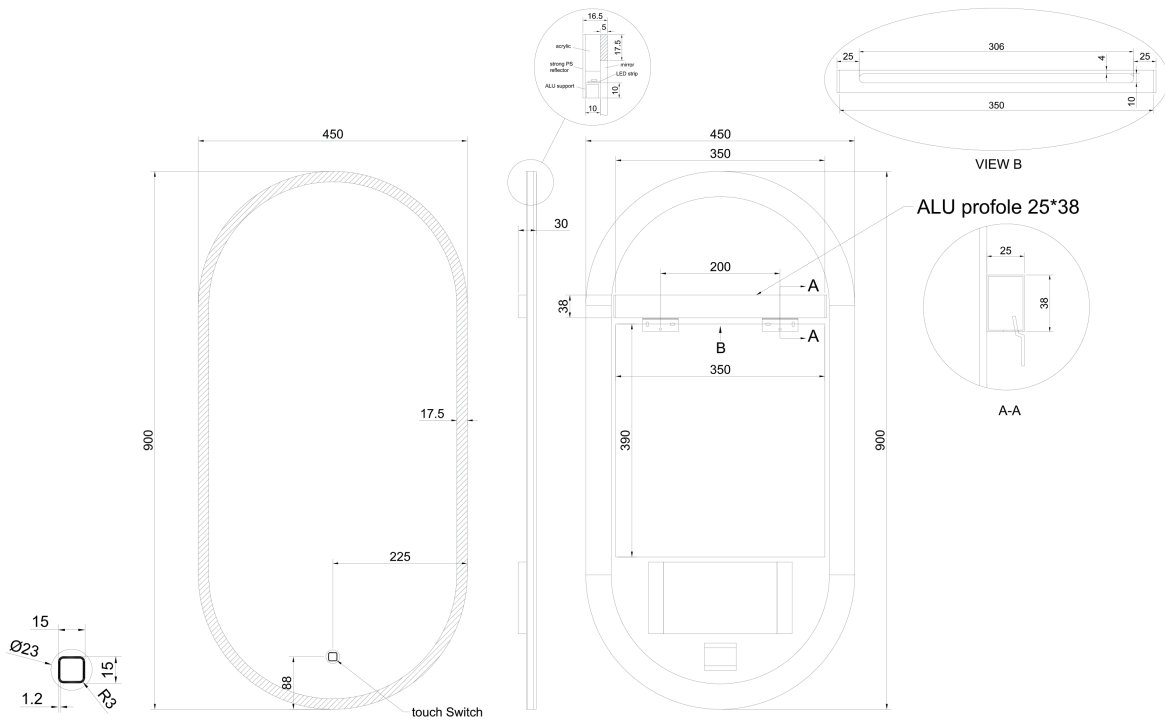

SPECIFICATION SHEET

Round Metal Framed LED Illuminated & Demister Mirror 1500
SKU: MI-MFRLED450/900B

Material	Copper-free Mirror with Metal Frame and Safety Vinyl Backing
Installation	Hardwired Hang with Supplied Mounting Brackets
IP Rating	IP44
Width	450mm
Depth	43mm
Height	900mm

Touchless Sensor Switch

Built-in Demister

Safety Vinyl Backing

Copper-free Mirror

SAA Approved

IP44

2 Year Warranty