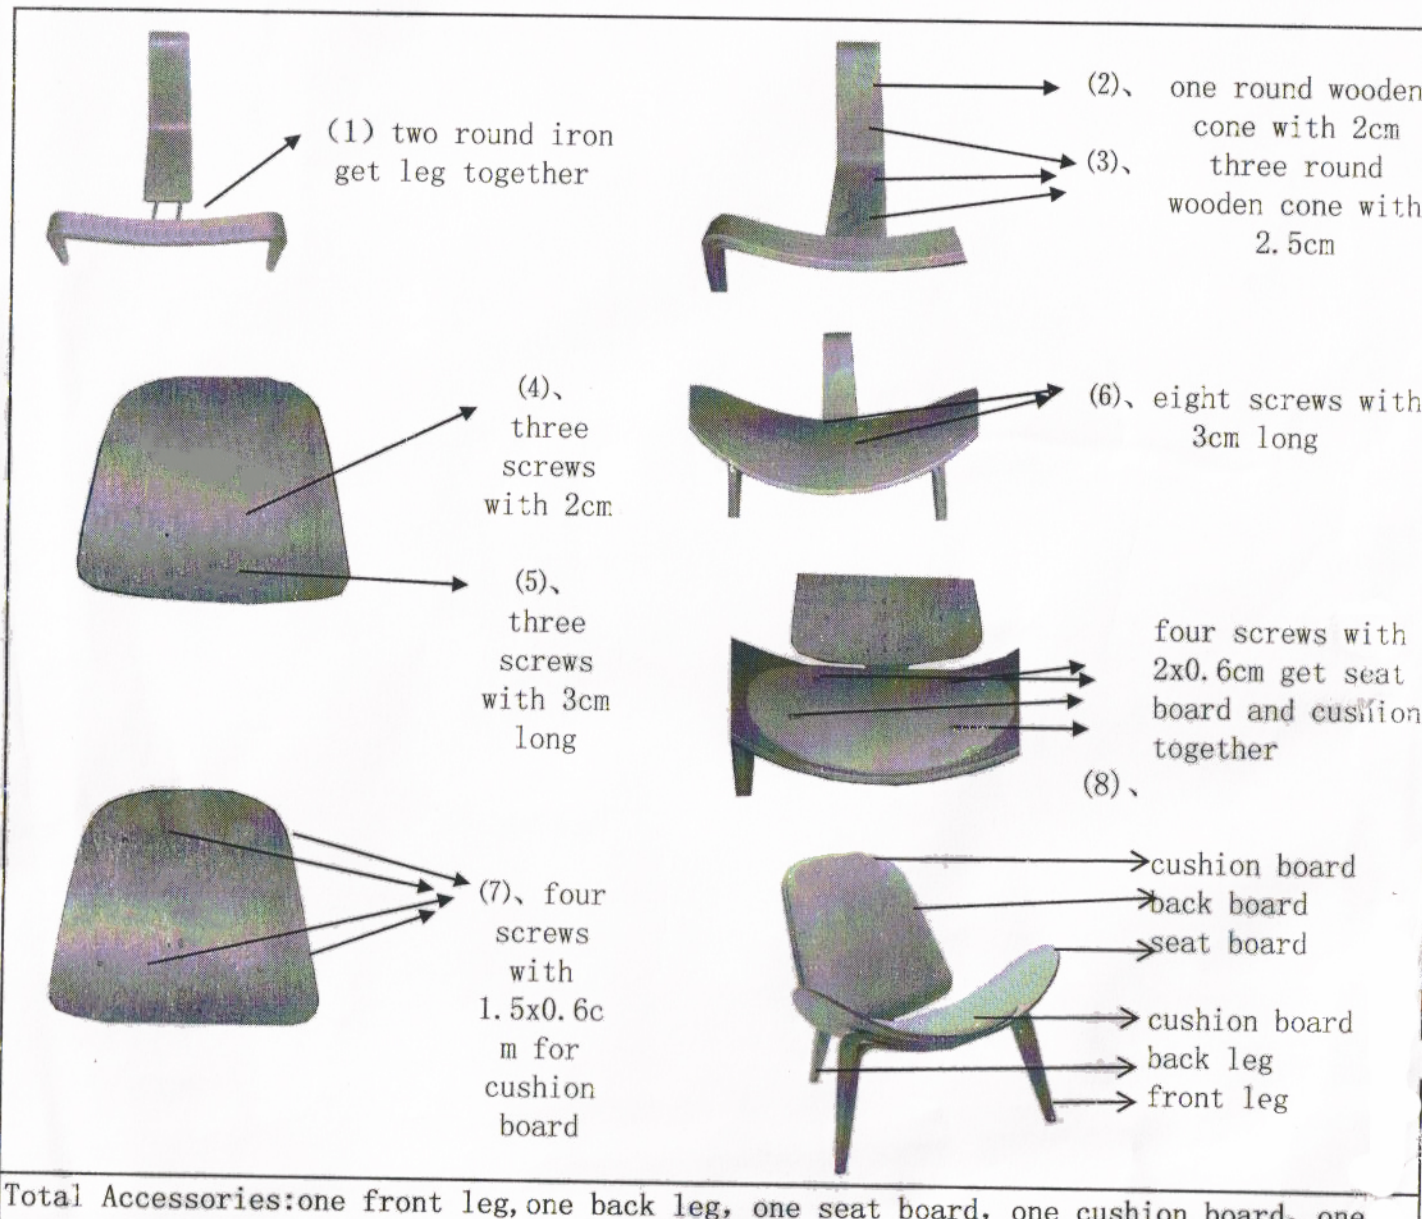

Installation Instructions of Chair

Total Accessories: one front leg, one back leg, one seat board, one cushion board, one back board, one back cushion board, three round wooden cone with 2.5cm, one round wooden cone with 2cm, two round iron, eleven screws with 3cm long, three screws with 2cm long, four screws with 1.5x0.6cm long, four screws with 2x0.6cm long