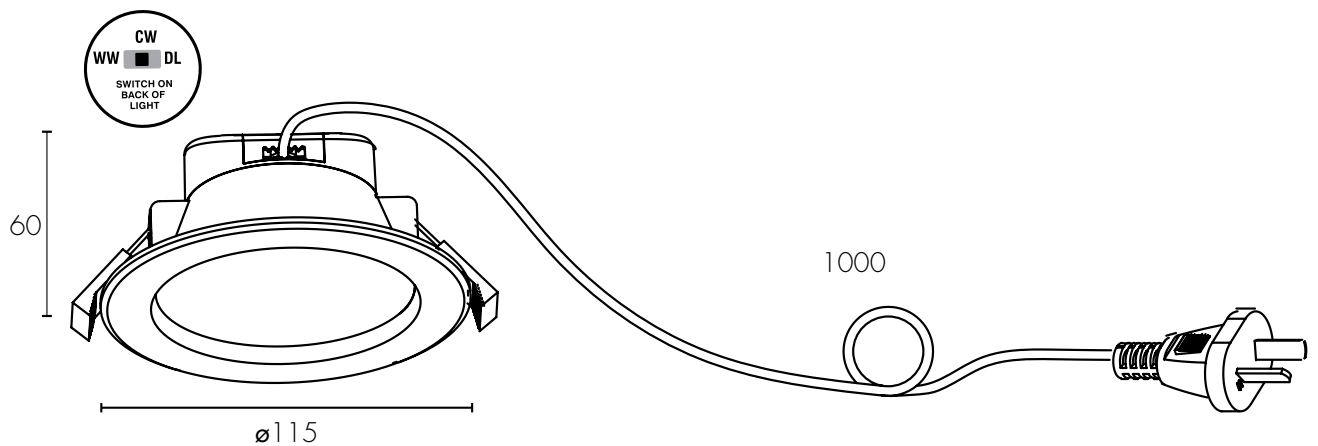

- Perfect for new or retro-fit installations with a standard 90mm hole cut-out.
- Easily change colour temperature (CCT) from warm white 3000K, cool white 4200K to natural light 5000K.
- Matt white housing with frost white diffuser
- Flush frame design for a seamless look.
- IP44 rated - Front Fascia ONLY
- IC-F and IC-4 rated - Can be safely covered and abutted to building insulation.
- SAA approved with integrated dimmable driver.

APPLICATIONS

- Ideal for any residential or commercial interior space

TRILOGY CCT LED DOWNLIGHT

TECHNICAL SPECIFICATIONS

Operating voltage:	220-240V / 50Hz
Class:	Class II (2)
Wattage:	8W Total
Lumens:	780 Total lumens (3000K) 900 Total lumens (4000K) 880 Total lumens (5000K)
Colour temperature:	3000°K (Warm white) 4000°K (Cool white) 5000°K (Natural)
Beam angle:	100 degrees
Colour rendering index:	≥ 82
Power factor:	≥ 0.90
Dimmable:	Yes
Rated lifetime:	30,000hrs @25°C Ambient (When covered with thermal insulation)
Construction:	ABS, aluminium and PC Diffuser
Operating temperature:	TA: 25 degrees Celsius
Warranty:	3 year replacement
Standards:	AS/NZS 60598.1 AS/NZS 60598.2.2

INSTALLATION

Must be installed by a licensed electrician

ACCESSORIES

sold separately

Facia Ring	20429SP001/06 black 20429SP001/13 brushed chrome
-------------------	-----------------------------------------------------------