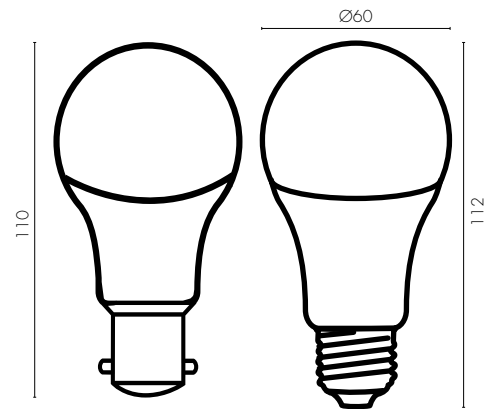

SMART WiFi A60 CCT BIORHYTHM GLOBES

TECHNICAL SPECIFICATIONS

Operating voltage:	220-240V / 50Hz
Wattage:	9W
Lumens:	800 Lumens Max
Light adjustable:	Biorhythm to simulate daylight from sunrise to sunset Tune colour temperature within 2700K and 6000K
Beam angle:	220 degrees
Colour rendering index:	> 83
Dimmable:	Yes, via app
Construction:	Polycarbonate, frosted acrylic
Operating temperature:	+5°C to 40°C
WiFi Info:	IEEE802.11b/g/n, 2.4GHz Mac Encryption; WEP/WAPI/TKIP/AES
Device Requirements:	iOS 8.0 or higher, Android 4.1 or higher
Standards:	

INSTALLATION

Do-it-Yourself installation

	MODEL	BASE	DESCRIPTION	BOX SIZE	GROSS WEIGHT	BOX QTY	BARCODE/TUN
RETAIL BOX	21956	E27		W62 x H125 x D62 mm	0.06 kg	1 pc	 9 312641 219569 >
INNER CTN	21956	E27	Smart Wifi A60 CCT LED Biorhythm Globe E27		0.50 kg	6 pc	 19312641219566
OUTER CTN	21956	E27			5.40 kg	60 pc	 29312641219563
RETAIL BOX	21957	B22		W62 x H125 x D62 mm	0.06 kg	1 pc	 9 312641 219576 >
INNER CTN	21957	B22	Smart Wifi A60 CCT LED Biorhythm Globe B22		0.50 kg	6 pc	 19312641219573
OUTER CTN	21957	B22			4.40 kg	60 pc	 29312641219570