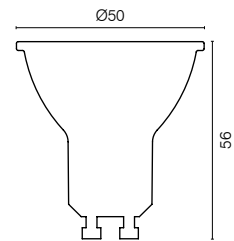

## INSTALLATION

Do-it-Yourself installation

	MODEL	BASE	DESCRIPTION	BOX SIZE	GROSS WEIGHT	BOX QTY	BARCODE/TUN
<b>RETAIL BOX</b>	22081	GU10		W65 x H125 x D60 mm	0.05 kg	1 pc	 9 312641 220817 >
<b>INNER CTN</b>	22081	GU10	Smart Wifi GU10 CCT LED Biorythm Globe		0.34 kg	6 pc	 19312641220814
<b>OUTER CTN</b>	22081	GU10			3.95 kg	60 pc	 29312641220811
<b>RETAIL BOX</b>	21960	GU10		W65 x H125 x D60 mm	0.05 kg	1 pc	 9 312641 219606 >
<b>INNER CTN</b>	21960	GU10	Smart Wifi GU10 RGB+W LED Biorythm Globe		0.34 kg	6 pc	 19312641219603
<b>OUTER CTN</b>	21960	GU10			3.95 kg	60 pc	 29312641219600