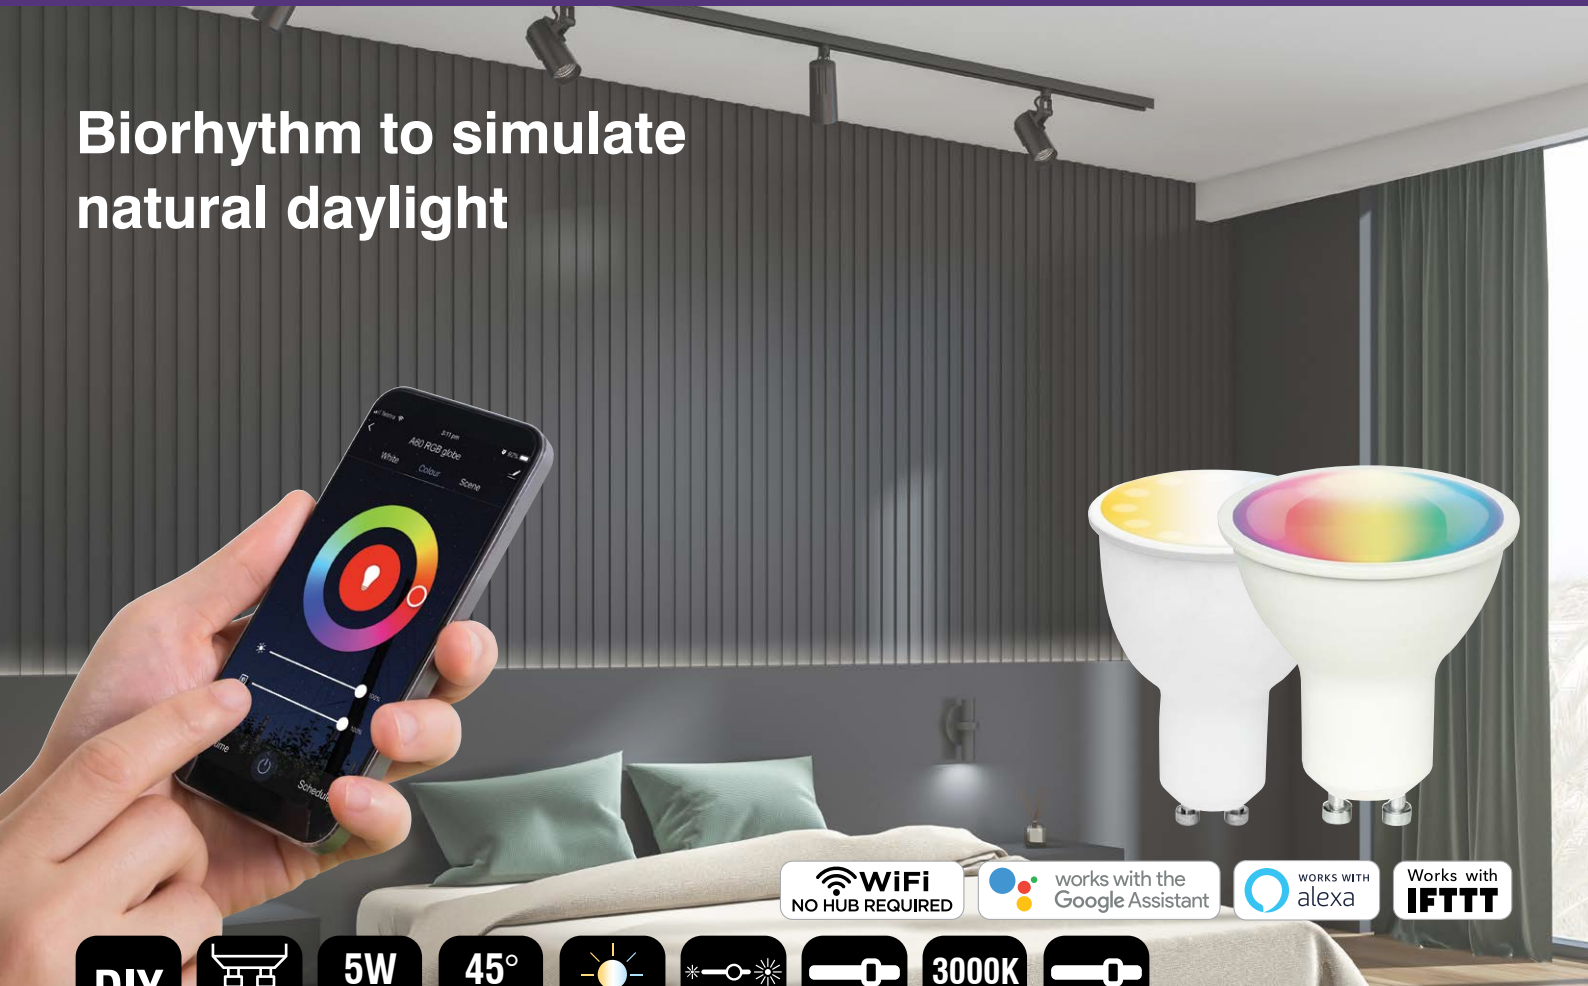

# SMART WiFi GU10 BIORHYTHM GLOBES

## Biorhythm to simulate natural daylight

WiFi  
NO HUB REQUIRED

works with the  
Google Assistant

WORKS WITH  
alexa

Works with  
IFTTT

DIY

GU10 BASE

5W  
350LM

**Make your lamps, spotlights and exterior lighting smart with these GU10 globes. Use Biorhythm to help you focus (or relax) throughout your day. It simulates the natural progression of light through the day to benefit your sleep-wake cycle.**

- Biorhythm gradually increases brightness to promote wakefulness and focus during the day before decreasing it to feel more relaxed and ready to sleep at night
- Control from anywhere via app or voice control.
- Create schedules & timing to automate your home.
- Tune the colour temperature from a warm 2700K to a bright daylight 6000K (CCT model)
- Design different colour scenes and brightness so you can easily change its colour or luminosity to suit your mood. (RGB+W model)
- Provides a 45 degree beam with up to 400 lumens of clear, crisp light from a 5W LED light source.
- Fits in most GU10 fittings to make your existing lighting smart.
- Dimmable via app and/or voice control through Amazon Alexa®, Google Assistant®.
- Compatible with BrilliantSmart devices via automation & IFTTT.