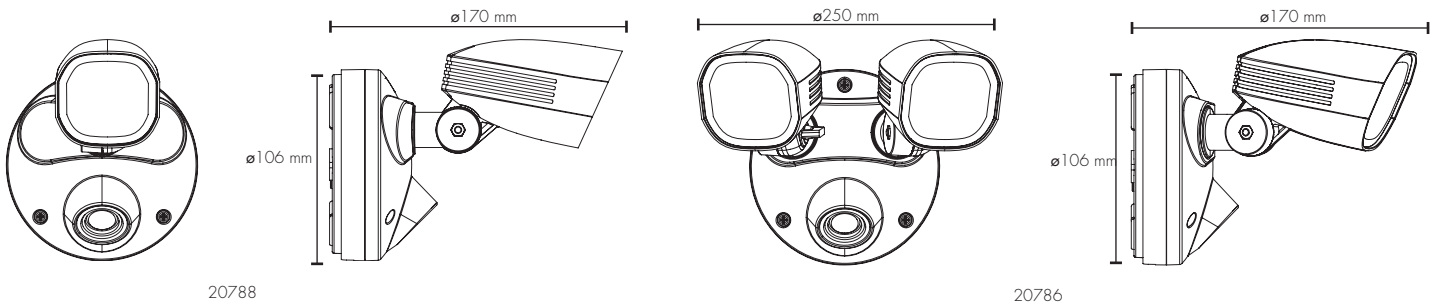

APPLICATIONS

- Great for use in entrances, patios, gardens, exterior walls and for lighting up walkways and small areas.
- Suitable for residential and commercial applications

20788: WHITE

20788 : BLACK

20786: WHITE

20786: BLACK

SHIELDER LED FLOODLIGHT

TECHNICAL SPECIFICATIONS

Operating voltage:	240V / 50Hz
Class:	Class II (2)
Wattage:	20788: 10W 20786: 2 x 10W
Lumens:	20788: 1100lm 20786: 2100lm
Colour Temperature:	4200K
Construction:	UV stabilised polycarbonate
Ingress protection:	IP54 rated
Warranty:	3 year replacement
Standards:	

INSTALLATION

Must be installed by a licensed electrician

	MODEL	COLOUR	DESCRIPTION	BOX SIZE	GROSS WEIGHT	BOX QTY	BARCODE
RETAIL BOX	20788/05	White	Shielder LED 1 Light Floodlight	W110 x H150 x D111 mm	0.39 kg	1 pc	 9 312641 207894 >
OUTER CTN	20788/05	White	Shielder LED 1 Light Floodlight	W235 x H320 x D235 mm	3.12 kg	8 pc	 19312641207891
RETAIL BOX	20788/06	Black	Shielder LED 1 Light Floodlight	W110 x H150 x D111mm	0.39 kg	1 pc	 9 312641 207887 >
OUTER CTN	20788/06	Black	Shielder LED 1 Light Floodlight	W235 x H320 x D235 mm	3.12 kg	8 pc	 19312641207884
RETAIL BOX	20786/05	White	Shielder LED 2 Light Floodlight	W245 x H320 x D235 mm	0.58 kg	1 pc	 9 312641 207870 >
OUTER CTN	20786/05	White	Shielder LED 2 Light Floodlight	W245 x H320 x D305 mm	4.64 kg	8 pc	 19312641207877
RETAIL BOX	20786/06	Black	Shielder LED 2 Light Floodlight	W115 x H150 x D147	0.58 kg	1 pc	 9 312641 207863 >
OUTER CTN	20786/06	Black	Shielder LED 2 Light Floodlight	W245 x H320 x D305 mm	4.64 kg	8 pc	 19312641207860