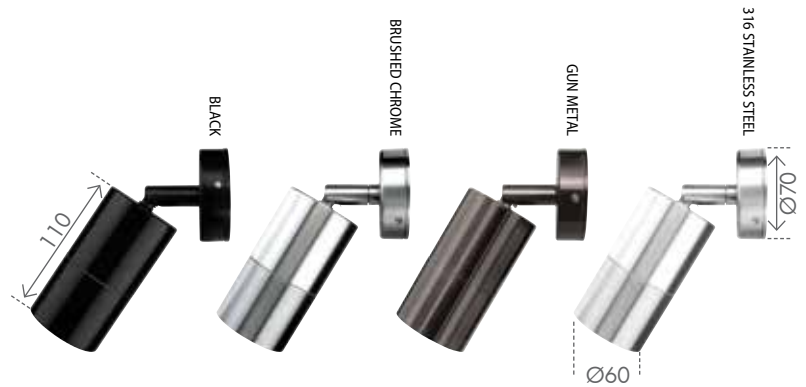

240V	35W max	GU10	IP65	COASTAL AREAS
------	------------	------	------	---------------

- Durable Anodised Aluminium or Marine Grade 316 Stainless Steel
- Ideal for coastal areas
- Supplied with GU10 LED globe/s
4W / 300lm / Warm White
- Wall or ceiling mountable
- IP65 weather resistant
- 240 Volt AC, 50Hz
- 3-year warranty

MODEL NO.	DESIGN	FITTING COLOUR
20597/06	ADJUSTABLE	BLACK
20597/13	ADJUSTABLE	BRUSHED CHROME
20597/66	ADJUSTABLE	GUN METAL
20605/16	ADJUSTABLE	316 STAINLESS STEEL
20601/06	UP/DOWN	BLACK
20601/13	UP/DOWN	BRUSHED CHROME
20601/66	UP/DOWN	GUN METAL
20607/16	UP/DOWN	316 STAINLESS STEEL