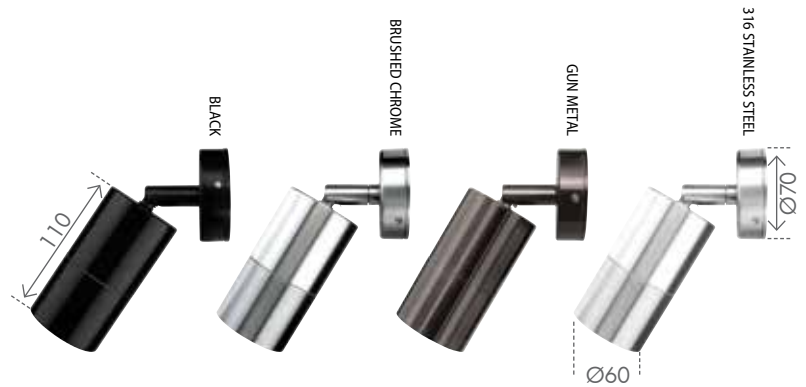

240V	35W max			COASTAL AREAS
------	------------	--	--	------------------

- Durable Anodised Aluminium or Marine Grade 316 Stainless Steel
- Ideal for coastal areas
- Supplied with GU10 LED globe/s
4W / 300lm / Warm White
- Wall or ceiling mountable
- IP65 weather resistant
- 240 Volt AC, 50Hz
- 3-year warranty

MODEL NO.	DESIGN	FITTING COLOUR
20597/06	ADJUSTABLE	BLACK
20597/13	ADJUSTABLE	BRUSHED CHROME
20597/66	ADJUSTABLE	GUN METAL
20605/16	ADJUSTABLE	316 STAINLESS STEEL
20601/06	UP/DOWN	BLACK
20601/13	UP/DOWN	BRUSHED CHROME
20601/66	UP/DOWN	GUN METAL
20607/16	UP/DOWN	316 STAINLESS STEEL