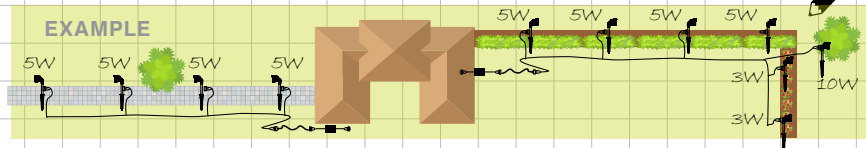

STEP 3

PLUG-IN YOUR LIGHTS

Choose the right cable type and length:

- 2 PIN cable 10 metre - 19918/06

- 2 PIN cable 5 metre - 21638/06

- 4 PIN cable 2.5 metre - 20704/06

- 4 PIN cable 5 metre - 21637/06

LIGHTING	TRANSFORMER	CABLE	ACCESSORIES
Choose your lights then add up total wattage	Must be higher wattage than lights. eg: 4 x 5W lights = 20W choose 25W transformer	2 pin flat cable for white 4 pin round cable for RGB colour	
Qty: White x WATT Colour	Qty: @ WATT	WHITE Length: Kind:	Connectors
Qty: White x WATT Colour	Qty: @ WATT	COLOUR Length: Kind:	Splitters
Qty: White x WATT Colour	Qty: @ WATT		Controllers
TOTAL NO. LIGHTS:	TOTAL LIGHT WATTAGE:		Extension Rod/mounting Plates

DESIGN YOUR GARDEN LIGHT LAY-OUT

4 x 5W lights = 20W - You will need 1 x 25W+ (or higher) transformer

Plus 4 x 5W + 2 x 3W lights + 1 x 10W lights = 36W - You will need 40W+ transformer - and 2 pin cable x 4m