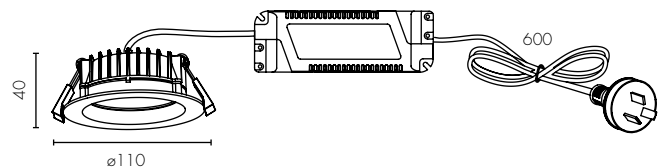

TUNEABLE RGB

TUNEABLE CCT

3000K — 5700K

	240V AC	10W 800lm	TUNEABLE RGB	TUNEABLE CCT	DIMMING	90mm	IP44 RATING	IC-4	IC-F ABUTTED & COVERED	2.4GHz		5YR WARRANTY
--	----------------	---------------------	--------------	--------------	---------	------	-----------------------	------	---------------------------	--------	--	------------------------

MODEL NO.	WATTAGE (W)	LUMENS @ 3000K (lm)	LUMENS @ 4000K (lm)	LUMENS @ 5700K (lm)	COLOUR
20716/05	10	700	800	800	WHITE

¹ Actual life may vary depending on individual circumstances.