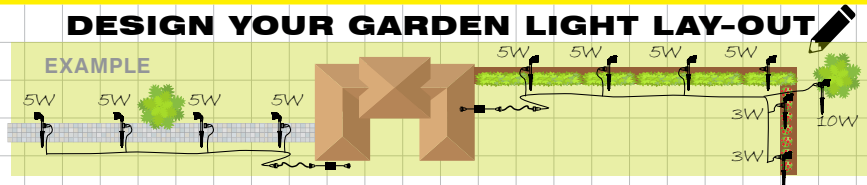

Brilliant Garden Lighting Range

Quick and easy installation. Plug in and light up in 3 simple steps.

STEP 1

PICK YOUR LIGHTS

Spotlight: perfect for lighting up trees and bushes.

Step/deck lights: use to illuminate steps & deck areas.

STEP 2

POWER YOUR LIGHTS

Transformer: add up the total wattage of the garden lights, then choose the next higher rating transformer.

Controller: choose from the Smart WiFi and Dusk-to-Dawn Controllers.

STEP 3

PLUG-IN YOUR LIGHTS

Choose the right cable type and length:

- 2 PIN cable 10 metre - 19918/06

- 2 PIN cable 5 metre - 21638/06

- 4 PIN cable 2.5 metre - 20704/06

- 4 PIN cable 5 metre - 21637/06

LIGHTING	TRANSFORMER	CABLE	ACCESSORIES
Choose your lights then add up total wattage	Must be higher wattage than lights. eg: 4 x 5W lights = 20W choose 25W transformer	2 pin flat cable for white 4 pin round cable for RGB colour	
Qty: White x WATT Colour	Qty: @ WATT	WHITE Length: Kind:	Connectors
Qty: White x WATT Colour	Qty: @ WATT	COLOUR Length: Kind:	Splitters
Qty: White x WATT Colour	Qty: @ WATT		Controllers
TOTAL NO. LIGHTS:	TOTAL LIGHT WATTAGE:		Extension Rod/mounting Plates

DESIGN YOUR GARDEN LIGHT LAY-OUT

4 x 5W lights = 20W - You will need 1 x 25W+ (or higher) transformer

Plus 4 x 5W + 2 x 3W lights + 1 x 10W lights = 36W - You will need 40W+ transformer - and 2 pin cable x 4m