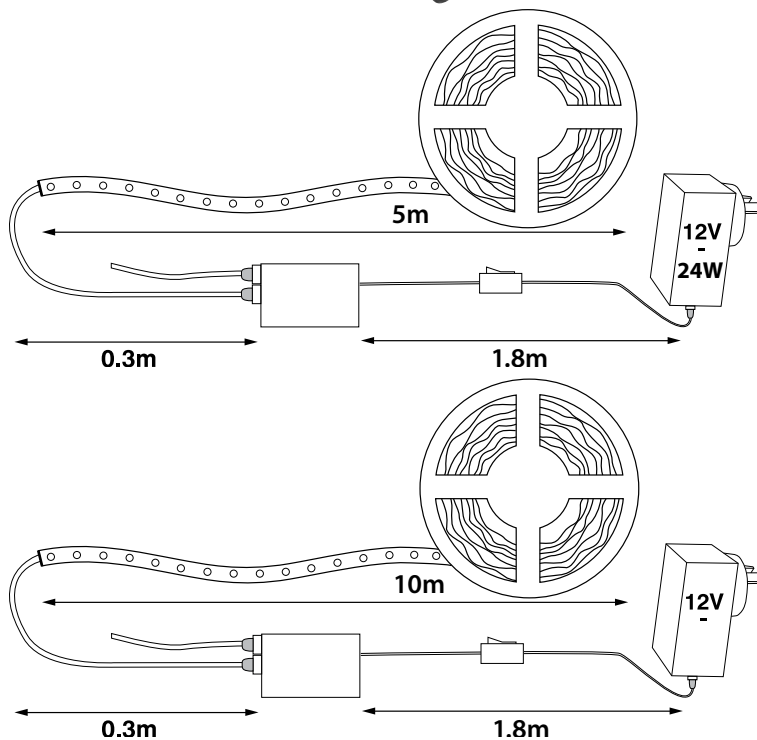

# LED STRIP LIGHT KIT

RGB + WHITE 5M & 10M ROLLS

<b>DIY</b> EASY INSTALLATION	12V	16.8cm/6 LED's	4200K COOL WHITE					
			WHITE COLOUR TEMPERATURE	IP65	STRIP ONLY			

## FEATURES

- Do-It-Yourself installation.
- 36 LED's per metre.
- Extra low voltage driver included with flex & plug.
- Pre-fitted with 3M™ self adhesive tape.
- Inline switch.
- Cutable every 16.8cm or every 6 LED's
- Comes in 5m or 10m Rolls
- Supplied with 4 link cables
- Includes Infra-red remote control.
- 1 Year Warranty

## MAIN APPLICATIONS

All interior residential rooms

MODEL NO.	LENGTH (M)	WATTS PER METRE (W/m)	DIMMABLE	LUMENS PER METRE (lm/m)	MAX LUMEN (lm)	IP RATING STRIP ONLY	OPERATION MODES	COLOUR COMBINATIONS RGB + WHITE
20111	5	2.6	YES	210	1000	IP65	4	16
20114	10	1.7	YES	135	1400	IP65	4	16