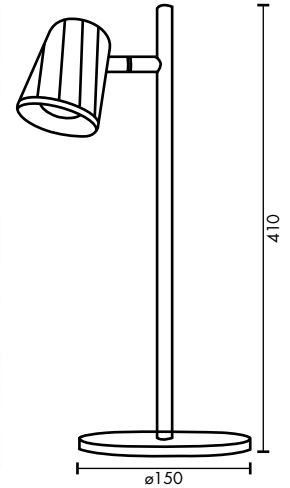

- Helps you focus on your tasks more efficiently, productively and comfortably
- Easily direct the light up or down using the adjustable head
- Provides an ample spread of direct light, perfect for adding to your workspace or reading area
- Turns on and off using an in-line cord switch.
- Uses an integrated 6W LED light source.
- Quick and easy Do-It-Yourself installation
- Australian approved 1.8m cable and plug

## APPLICATIONS

- Ideal for reading, study or to increase light at your work station.

## TECHNICAL SPECIFICATIONS

<b>Operating voltage:</b>	240V / 50Hz
<b>Output:</b>	DC11V/0.5A
<b>Class:</b>	Lamp: Class III (3) DC Power Supply: Class II (2)
<b>Wattage:</b>	6W Total
<b>Lumens:</b>	325 Total Lumens
<b>Light adjustable:</b>	3000K Warm White
<b>Dimming:</b>	No
<b>Colour rendering index:</b>	> 80
<b>Construction:</b>	Body: Metal Heads: ABS
<b>Plug and Cord:</b>	2-Pin, 1.8m length
<b>Box Includes:</b>	1 x lamp, 1x 11V/0.5Aadapter
<b>Operating temperature:</b>	+25°C ta
<b>Warranty:</b>	2 year replacement
<b>Standards:</b>	AS/NZS 60598.1

## INSTALLATION

Do-It-Yourself

	MODEL	COLOUR	DESCRIPTION	BOX SIZE	GROSS WEIGHT	BOX QTY	BARCODE/TUN
<b>RETAIL BOX</b>	21426/05	White	Kalla LED Task Lamp	W85 x H165 x D41 mm	1.20 kg	1 pc	 9 312641 214281 >
<b>OUTER CTN</b>	21426/05	White	Kalla LED Task Lamp	W360 x H510 x D430 mm	12.0 kg	12 pc	 19312641214288
<b>RETAIL BOX</b>	21426/06	Black	Kalla LED Task Lamp	W85 x H165 x D41 mm	1.20 kg	1 pc	 9 312641 214267 >
<b>OUTER CTN</b>	21426/06	Black	Kalla LED Task Lamp	W360 x H510 x D430 mm	12.0 kg	12 pc	 19312641214264