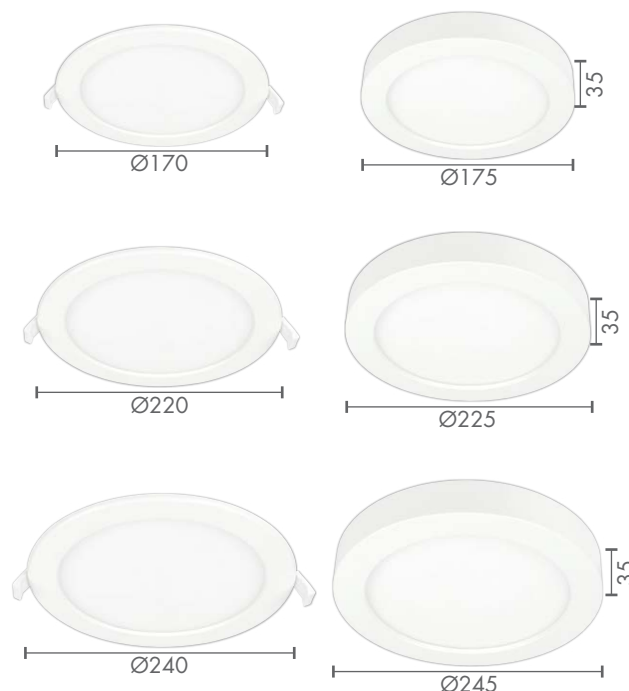

MAIN APPLICATIONS

All interior domestic and commercial rooms.

MODEL NO.	WATTAGE (W)	LUMENS @ 3000K (lm)	LUMENS @ 4200K (lm)	LUMENS @ 6500K (lm)	CUT-OUT (mm)	FITTING COLOUR
20827/05	12	800	1000	900	145	WHITE
20828/05	18	1400	1600	1600	195	WHITE
20829/05	24	1600	2000	1800	215	WHITE

¹ Actual life may vary depending on individual circumstances.