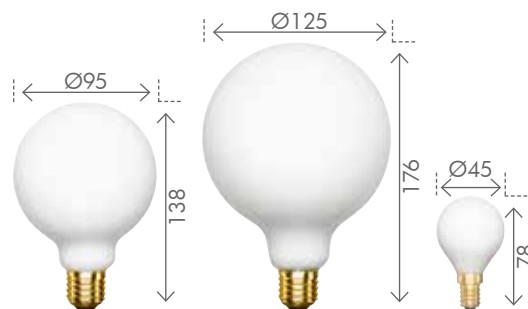

Wyatt suspension kit shown with globes.

240V	4W	5W	WARM WHITE				
	20332 20333 20334 20335 20336	20239 20240 20241		20241 20332	20239 20240 20333 20335	20334 20336	

Lifespan: Up to 10,000 hours¹

Our range of LED decorative globes create a gentle mood and warm ambience to any space.

Featuring a striking opal finish that is perfect for both decorative and ambient lighting.

Non-dimmable and long-lasting these white opal globes can be used as an individual feature piece or in a series of lights.

Code:	Style	Wattage	Lumens	Base	Size
20333	G95 BALL	4W	300	E27 SCREW	Ø95 x 138mm
20334		4W	300	B22 BAYONET	
20239		5W	360	E27 SCREW	
20335	G125 BALL	4W	300	E27 SCREW	Ø125 x 176mm
20336		4W	300	B22 BAYONET	
20240		5W	360	E27 SCREW	
20332	FANCY ROUND	4W	280	E14 SCREW	Ø45 x 78mm
20241		5W	320	E14 SCREW	