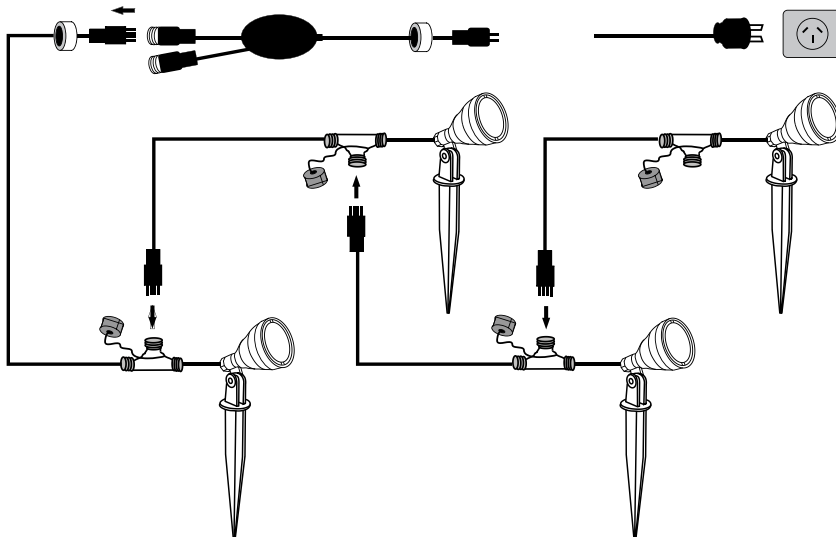

Adjustable head allows 90° Tilt

IP68 weather resistant rating for outdoor use

Ideal for enhancing ambience in your garden or pond

Corrosion resistant plastic construction.

Easy DIY installation using quick connectors and 40cm cable

3W integrated LED light source

Kit Includes: 4 x LED spotlight, Transformer x 1 with 1.5m cord/plug, 240V/12V 2A 24W IP68, Smart controller.

Total cable length, 11m.

Add up to 4 extra spotlights (8 in total)

APPLICATIONS

- Perfect for lighting up trees and bushes and more.
- Suitable for residential and commercial applications

SMART WiFi RGB BOTANIC GARDEN KIT

TECHNICAL SPECIFICATIONS

Operating voltage:	240VAC / 12VDC
Class:	Class III (3)
Wattage:	12W (3W per head)
Light Type:	LED
Lumens:	160 lumens per head
Colour temperature	RGB
Dimmable:	Yes, via app
Construction:	Durable ABS with Polycarbonate
Ingress protection:	IP68 rated
Warranty:	2 year replacement
WiFi Info:	IEEE802.11b/g/n, 2.4GHz Mac Encryption; WEP/WAPI/TKIP/AES
Device Requirements:	iOS 8.0 or higher, Android 4.1 or higher
Standards:	AS/NZS 60598.1

INSTALLATION

Do-it-Yourself installation

ACCESSORIES (sold separately)

15cm Extension Rod:	21639/06 black
Ground Base:	21640/06 black
2-Pin Flat Cable:	5m: 21638/06 10m: 19918/06,
4-Pin Round Cable:	2.5m 20704/06 5m: 21637/06
RGB Garden Light:	20703/06