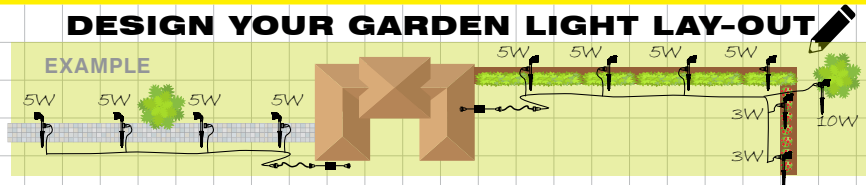

Brilliant Garden Lighting Range

Quick and easy installation. Plug in and light up in 3 simple steps.

STEP 1

PICK YOUR LIGHTS

Spotlight: perfect for lighting up trees and bushes.

Pond light: ideal for around water features or garden ponds.

Step/deck lights: use to illuminate steps & deck areas.

STEP 2

POWER YOUR LIGHTS

Transformer: add up the total wattage of the garden lights, then choose the next higher rating transformer.

Controller: choose from the Smart WiFi and Dusk-to-Dawn Controllers.

STEP 3

PLUG-IN YOUR LIGHTS

Choose the right cable type and length:

- 2 PIN cable 10 metre - 19918/06

- 2 PIN cable 5 metre - 21638/06

- 4 PIN cable 2.5 metre - 20704/06

- 4 PIN cable 5 metre - 21637/06

LIGHTING	TRANSFORMER	CABLE	ACCESSORIES
Choose your lights then add up total wattage	Must be higher wattage than lights. eg: 4 x 5W lights = 20W choose 25W transformer	2 pin flat cable for white 4 pin round cable for RGB colour	
Qty: White x WATT Colour	Qty: @ WATT	WHITE Length: Kind:	Connectors
Qty: White x WATT Colour	Qty: @ WATT	COLOUR Length: Kind:	Splitters
Qty: White x WATT Colour	Qty: @ WATT		Controllers
TOTAL NO. LIGHTS:	TOTAL LIGHT WATTAGE:		Extension Rod/mounting Plates

DESIGN YOUR GARDEN LIGHT LAY-OUT

4 x 5W lights = 20W - You will need 1 x 25W+ (or higher) transformer

Plus 4 x 5W + 2 x 3W lights + 1 x 10W lights = 36W - You will need 40W+ transformer - and 2 pin cable x 4m