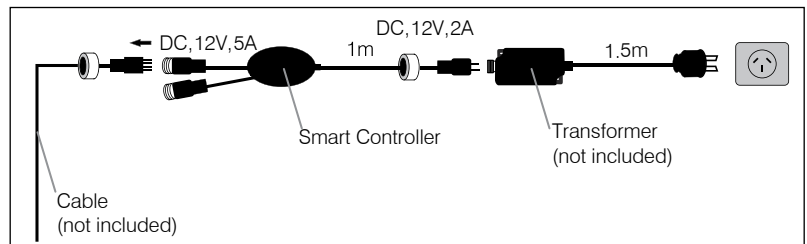

Colour select/changing & dimmable RGB and single colour LED via app and voice control.

Easy and safe DIY installation.

Connects to Brilliant Plug & Play garden range.

Input: 12V DC, 5A.

Output: RGB and single light output.

IP68 water resistant.

Cable: 1m.

Material: Polycarbonate.

ACCESSORIES

- 20703/06 Black RGB garden light with spike
- 20704/06 Black RGB garden light cable 2.5m
- 19915/06 2A/24W Transformer
- 19916/06 3A/36W Transformer
- 19917/06 5A/60W Transformer