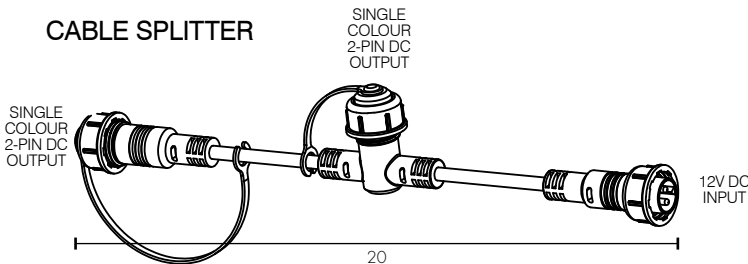

## TECHNICAL SPECIFICATIONS

<b>Operating voltage:</b>	12VDC 5A Max
<b>Class:</b>	Class III (3)
<b>Wattage:</b>	60W total max
<b>Cable type:</b>	2-pin: 18AWG 4-pin: 22AWG
<b>Connector type:</b>	2-Pin with (triangular slot) 4-Pin with (large square slot)
<b>Cable length:</b>	21638: 5m (2-pin) 19918: 10m (2-pin) 20704: 2.5m (4-pin) 21637: 5m (4-pin) 19919: 20cm (2-pin)
<b>Construction:</b>	Durable ABS plastic
<b>Ingress protection:</b>	IP68 rated
<b>Warranty:</b>	1 year replacement
<b>Standards:</b>	AS/NZS 60598.1

## INSTALLATION

Do-It-Yourself

### 4-PIN CONNECTOR

	MODEL	COLOUR	DESCRIPTION	BOX SIZE	GROSS WEIGHT	BOX QTY	BARCODE/TUN
<b>RETAIL BOX</b>	21638/06	Black	Garden Cable 2-Pin 5m	W60 x H180 x D60 mm	0.27 kg	1 pc	9 312641 216384 >
<b>OUTER CTN</b>	21638/06	Black	Garden Cable 2-Pin 5m	W380 x H385 x D255 mm	13.0 kg	16 pc	19312641216381
<b>RETAIL BOX</b>	19918/06	Black	Garden Cable 2-Pin 10m	W80 x H320 x D80 mm	0.46 kg	1 pc	9 312641 199182 >
<b>OUTER CTN</b>	19918/06	Black	Garden Cable 2-Pin 10m	W340 x H340 x D180 mm	3.70 kg	8 pc	19312641199189
<b>RETAIL BOX</b>	20704/06	Black	Garden Cable 4-Pin 2.5m	W200 x H70 x D50 mm	0.18 kg	1 pc	9 312641 207047 >
<b>OUTER CTN</b>	20704/06	Black	Garden Cable 4-Pin 2.5m	W430 x H250 x D240 mm	5.50 kg	24 pc	19312641207044
<b>RETAIL BOX</b>	21637/06	Black	Garden Cable 4-Pin 5m	W80 x H230 x D80 mm	0.55 kg	1 pc	9 312641 216377 >
<b>OUTER CTN</b>	21637/06	Black	Garden Cable 4-Pin 5m	W665 x H255 x D255 mm	14.0 kg	24 pc	19312641216374
<b>RETAIL BOX</b>	19919/06	Black	Garden Cable Splitter 2-Pin		0.05 kg	1 pc	9 312641 199199 >
<b>OUTER CTN</b>	19919/06	Black	Garden Cable Splitter 2-Pin	W300 x H70 x D100 mm	0.53 kg	10 pc	19312641199196