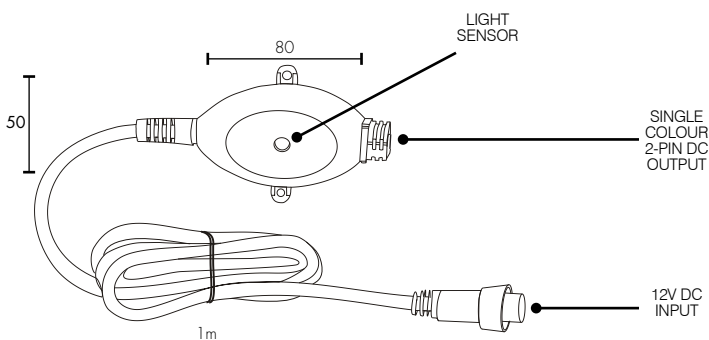

## TECHNICAL SPECIFICATIONS

<b>Operating voltage:</b>	12V DC 5A
<b>Class:</b>	Class III (3)
<b>Wattage:</b>	60W total max
<b>Output:</b>	2-Pin (triangular slot)
<b>Lux level to turn light on:</b>	150-180 below
<b>Construction:</b>	Durable ABS with Polycarbonate
<b>Ingress protection:</b>	IP68 rated
<b>Warranty:</b>	2 year replacement
<b>Standards:</b>	AS/NZS 60598.1

## ACCESSORIES (sold separately)

<b>2-Pin Flat Cable:</b>	5m: 21638/06
	10m: 19918/06,
<b>2-Way Splitter</b>	19919/06
<b>Transformers:</b>	24W: 19915/06
	36W: 19916/06
	60W: 19917/06

	MODEL	COLOUR	DESCRIPTION	BOX SIZE	GROSS WEIGHT	BOX QTY	BARCODE/TUN
<b>RETAIL BOX</b>	21636/06	Black	Botanic Dusk-to-Dawn Controller	W225 x H75 x D65 mm	0.22 kg	1 pc	 9 312641 216360 >
<b>OUTER CTN</b>	21636/06	Black	Botanic Dusk-to-Dawn Controller	W425 x H235 x D220 mm	5.70 kg	24 pc	 19312641216367