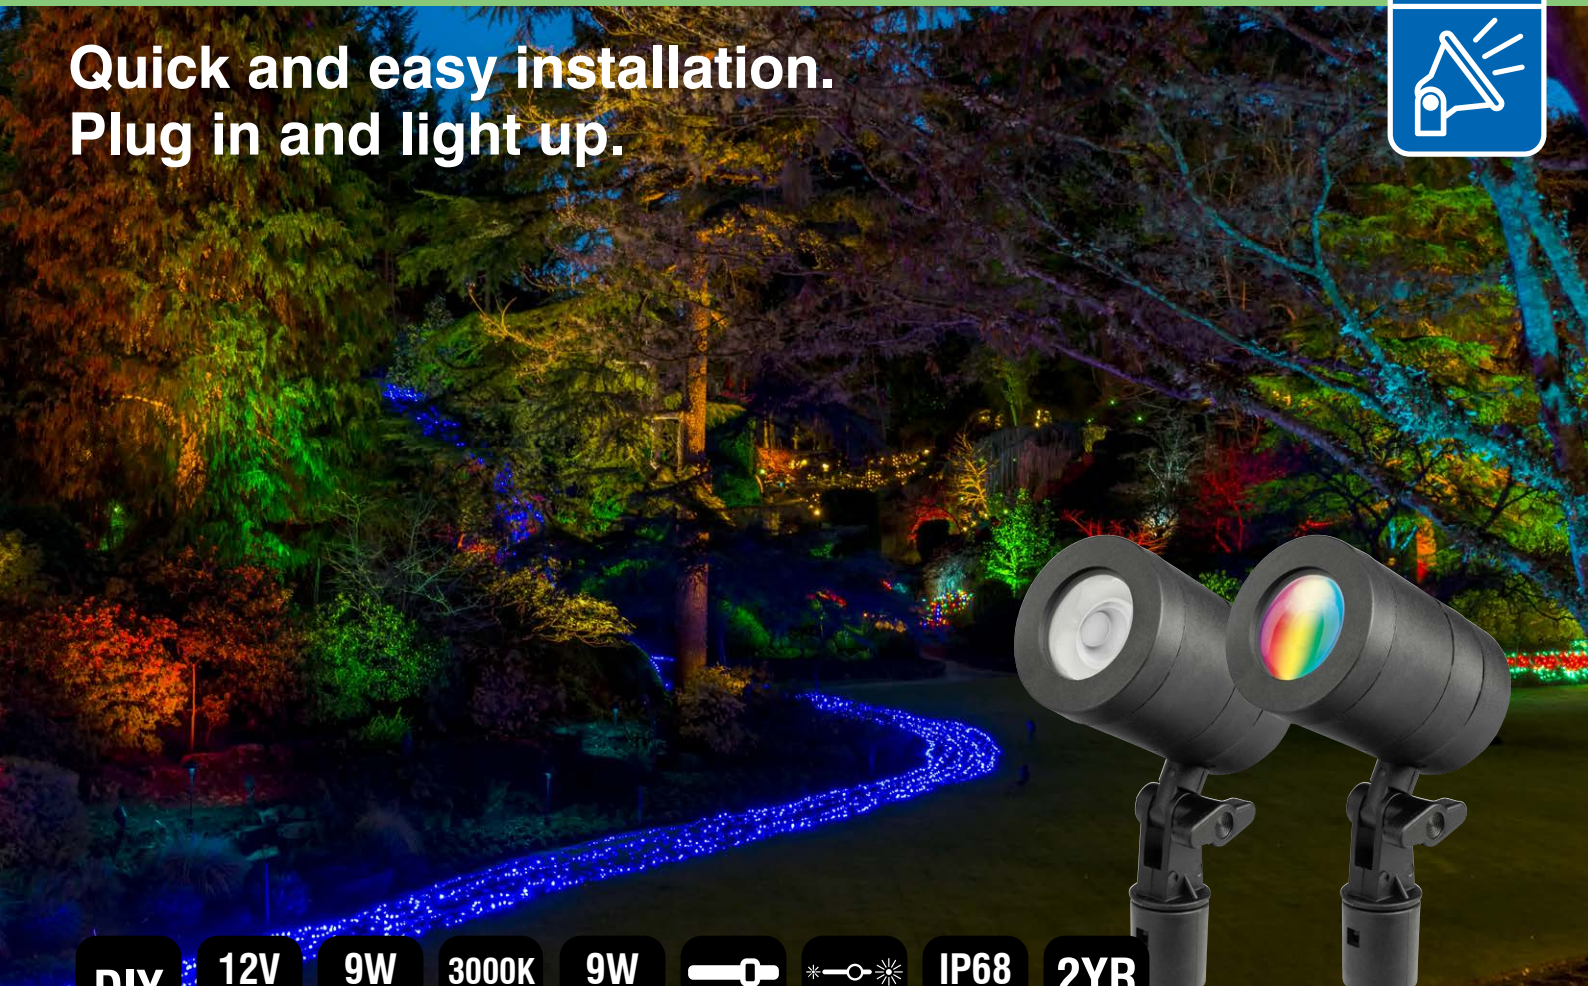

BOTANIC 9W LED GARDEN SPOTLIGHT

Quick and easy installation.
Plug in and light up.

DIY	12V DC	9W 420LM	3000K WARM WHITE	9W RGB	TUNEABLE RGB	DIMMING	IP68 WEATHER RESISTANT	2YR WARRANTY
------------	---------------	--------------------	----------------------------	------------------	---------------------	----------------	----------------------------------	------------------------

Adjustable head allows 90° Tilt

IP68 weather resistant rating for outdoor use

Ideal for enhancing ambience in your garden or pond

Durable diecast aluminium housing with tempered glass lens

Easy DIY installation using quick connectors and 1.8m cable

9W integrated LED light source

Works with BrilliantSmart Garden Light Controller

Must be used with suitable 12V DC LED driver (Sold separately, see overleaf)

APPLICATIONS

- Perfect for lighting up trees, bushes and more.
- Suitable for residential and commercial applications