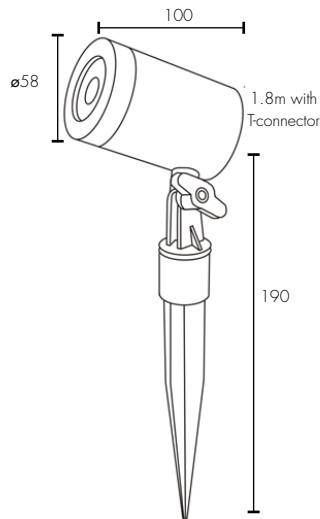

BOTANIC 9W LED GARDEN SPOTLIGHT

TECHNICAL SPECIFICATIONS

Operating voltage:	12V DC
Class:	Class III (3)
Wattage:	9W
Light Type:	LED
Lumens:	21634: 420 Total Lumens 21635: RGB
Colour temperature	21634: 3000K Warm White 21635: RGB
Dimmable:	Yes, via app
Input:	21634: 2-Pin (triangular slot) <i>Clip connector also supplied for install with 2-pin flat cable.</i> 21635: 4-Pin (large square slot)
Construction:	Diecast aluminium
Ingress protection:	IP68 rated
Warranty:	2 year replacement
Standards:	AS/NZS 60598.1

INSTALLATION

Do-It-Yourself

ACCESSORIES (sold separately)

15cm Extension Rod:	21639/06 black
Ground Base:	21640/06 black
2-Pin Flat Cable: (for 21634)	5m: 21638/06 10m: 19918/06,
4-Pin Round Cable: (for 21635)	2.5m 20704/06 5m: 21637/06
2-Way Splitter (Flat cable required)	19919/06
Transformers: (Flat cable required)	24W: 19915/06 36W: 19916/06 60W: 19917/06
Controllers: (Flat cable required)	Smart WiFi: 20701/06 Dusk-To-Dawn: 21636/06

	MODEL	COLOUR	DESCRIPTION	BOX SIZE	GROSS WEIGHT	BOX QTY	BARCODE/TUN
RETAIL BOX	21634/06	Black	Botanic 9W Warm White LED Garden Spotlight	W100 x H240 x D70 mm	0.48 kg	1 pc	9 312641 216346 >
OUTER CTN	21634/06	Black	Botanic 9W Warm White LED Garden Spotlight	W320 x H300 x D300 mm	6.30 kg	12 pc	19312641216343
RETAIL BOX	21635/06	Black	Botanic 9W RGB LED Garden Spotlight	W100 x H240 x D70 mm	0.59 kg	1 pc	9 312641 216353 >
OUTER CTN	21635/06	Black	Botanic 9W RGB LED Garden Spotlight	W320 x H260 x D300 mm	7.60 kg	12 pc	19312641216350