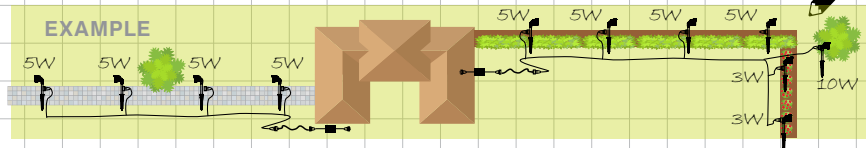

Brilliant Garden Lighting Range

Quick and easy installation. Plug in and light up in 3 simple steps.

STEP 1

PICK YOUR LIGHTS

Spotlight: perfect for lighting up trees and bushes.

Step/deck lights: use to illuminate steps & deck areas.

STEP 2

POWER YOUR LIGHTS

Transformer: add up the total wattage of the garden lights, then choose the next higher rating transformer.

Controller: choose from the Smart WiFi and Dusk-to-Dawn Controllers.

STEP 3

PLUG-IN YOUR LIGHTS

Choose the right cable type and length:

- 2 PIN cable 10 metre - 19918/06

- 2 PIN cable 5 metre - 21638/06

- 4 PIN cable 2.5 metre - 20704/06

- 4 PIN cable 5 metre - 21637/06

LIGHTING	TRANSFORMER	CABLE	ACCESSORIES
Choose your lights then add up total wattage	Must be higher wattage than lights. eg: 4 x 5W lights = 20W choose 25W transformer	2 pin flat cable for white 4 pin round cable for RGB colour	
Qty: White x WATT Colour	Qty: @ WATT	WHITE Length: Kind:	Connectors
Qty: White x WATT Colour	Qty: @ WATT	COLOUR Length: Kind:	Splitters
Qty: White x WATT Colour	Qty: @ WATT		Controllers
TOTAL NO. LIGHTS:	TOTAL LIGHT WATTAGE:		Extension Rod/mounting Plates

DESIGN YOUR GARDEN LIGHT LAY-OUT

4 x 5W lights = 20W - You will need 1 x 25W+ (or higher) transformer

Plus 4 x 5W + 2 x 3W lights + 1 x 10W lights = 36W - You will need 40W+ transformer - and 2 pin cable x 4m