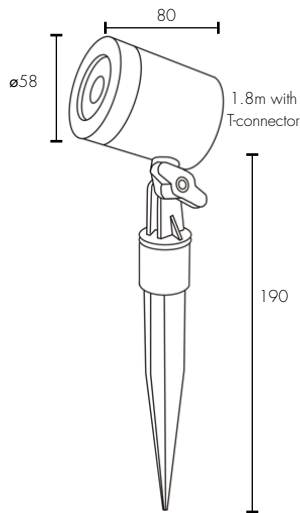

Adjustable head allows 90° Tilt

IP68 weather resistant rating for outdoor use

Ideal for enhancing ambience in your garden or pond

Durable diecast aluminium housing with tempered glass lens.

Easy DIY installation using quick connectors and 1.8m cable

## TECHNICAL SPECIFICATIONS

<b>Operating voltage:</b>	12V DC
<b>Class:</b>	Class III (3)
<b>Wattage:</b>	6W
<b>Light Type:</b>	LED
<b>Lumens:</b>	21632: 300 Total Lumens 21633: RGB
<b>Colour temperature</b>	21632: 3000K Warm White 21633: RGB
<b>Dimmable:</b>	Yes, via app
<b>Input:</b>	21632: 2-Pin (triangular slot) <i>Clip connector also supplied for install with 2-pin flat cable.</i> 21633: 4-Pin (large square slot)
<b>Construction:</b>	Diecast aluminium
<b>Ingress protection:</b>	IP68 rated
<b>Warranty:</b>	2 year replacement
<b>Standards:</b>	AS/NZS 60598.1