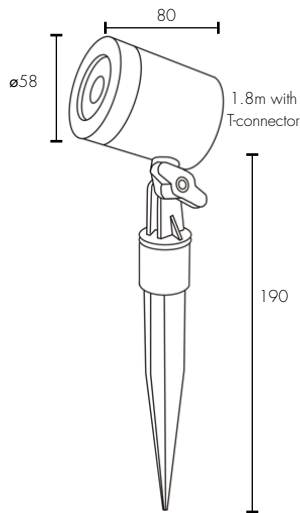

Adjustable head allows 90° Tilt

IP68 weather resistant rating for outdoor use

Ideal for enhancing ambience in your garden or pond

Durable diecast aluminium housing with tempered glass lens.

Easy DIY installation using quick connectors and 1.8m cable

6W integrated LED light source

Works with BrilliantSmart Garden Light Controller

Must be used with suitable 12V DC LED driver (Sold separately, see overleaf)

APPLICATIONS

- Perfect for lighting up trees, bushes and more.
- Suitable for residential and commercial applications

BOTANIC 6W LED GARDEN SPOTLIGHT

TECHNICAL SPECIFICATIONS

Operating voltage:	12V DC
Class:	Class III (3)
Wattage:	6W
Light Type:	LED
Lumens:	21632: 300 Total Lumens 21633: RGB
Colour temperature	21632: 3000K Warm White 21633: RGB
Dimmable:	Yes, via app
Input:	21632: 2-Pin (triangular slot) <i>Clip connector also supplied for install with 2-pin flat cable.</i> 21633: 4-Pin (large square slot)
Construction:	Diecast aluminium
Ingress protection:	IP68 rated
Warranty:	2 year replacement
Standards:	AS/NZS 60598.1