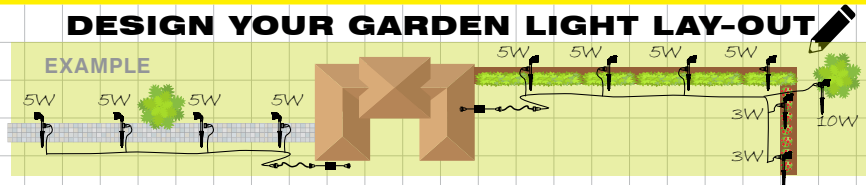

Brilliant Garden Lighting Range

Quick and easy installation. Plug in and light up in 3 simple steps.

STEP 1

PICK YOUR LIGHTS

Spotlight: perfect for lighting up trees and bushes.

Step/deck lights: use to illuminate steps & deck areas.

STEP 2

POWER YOUR LIGHTS

Transformer: add up the total wattage of the garden lights, then choose the next higher rating transformer.

Controller: choose from the Smart WiFi and Dusk-to-Dawn Controllers.

STEP 3

PLUG-IN YOUR LIGHTS

Choose the right cable type and length:

- 2 PIN cable 10 metre - 19918/06

- 2 PIN cable 5 metre - 21638/06

- 4 PIN cable 2.5 metre - 20704/06

- 4 PIN cable 5 metre - 21637/06

LIGHTING	TRANSFORMER	CABLE	ACCESSORIES
Choose your lights then add up total wattage	Must be higher wattage than lights. eg: 4 x 5W lights = 20W choose 25W transformer	2 pin flat cable for white 4 pin round cable for RGB colour	
Qty: White x WATT Colour	Qty: @ WATT	WHITE Length: Kind:	Connectors
Qty: White x WATT Colour	Qty: @ WATT	COLOUR Length: Kind:	Splitters
Qty: White x WATT Colour	Qty: @ WATT		Controllers
TOTAL NO. LIGHTS:	TOTAL LIGHT WATTAGE:		Extension Rod/mounting Plates

DESIGN YOUR GARDEN LIGHT LAY-OUT

4 x 5W lights = 20W - You will need 1 x 25W+ (or higher) transformer

Plus 4 x 5W + 2 x 3W lights + 1 x 10W lights = 36W - You will need 40W+ transformer - and 2 pin cable x 4m