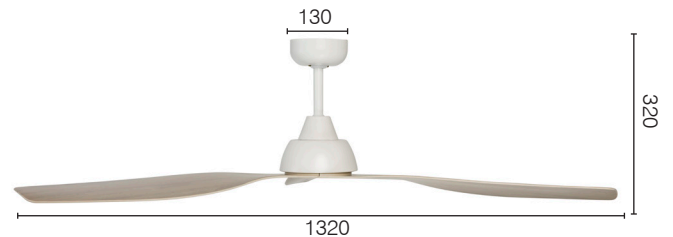

BAHAMA 52" DC CEILING FAN

Wall control
Included

- 52**
INCH
1320mm
- 32W**
DC
MOTOR
- 17°**
CEILING
RAKE MAX
- 9328**
m³/hr
AIRFLOW
- ABS**
BLADES
- 6YR**
WARRANTY

Bahama is a stylish and energy efficient ceiling fan for contemporary designed homes. Featuring 3 sleek, curved blades, available in 4 colour options. Bahama is suitable for those looking for unique, rustic, or timber ceiling fans in modern, sustainable, homes.

- Durable metal body and canopy construction, with 3 high strength moulded timber look ABS blades
- Includes 5 speed remote control with reverse function
- Reversible All-Seasons technology for use all year round
- 85% pre-assembled out of the box for fast installation
- Energy Efficient 32W DC motor
- Quiet and smooth operation.
- The Bahama fan has an optimal blade pitch of 14 degrees providing quality and comfortable air movement.
- Uses our Quick Connect Plug System to reduce installation time.

APPLICATIONS

- Bedrooms, lounge and family rooms
- Indoors or enclosed alfresco areas not exposed to the weather

BAHAMA 52" DC CEILING FAN

TECHNICAL SPECIFICATIONS

Size	52 inch (13200mm)
Motor Type	DC (Direct Current)
Operating Voltage	240V / 50Hz
Motor Wattage	32W
Construction	Metal body and canopy
Blade Material	Moulded ABS (x3)
Ceiling install	Hangsure
Blade Pitch	14 degrees
Ceiling Rake	17 degree max
Control	Remote 5-speed with reverse function and timer (included)
Warranty	3 year in-home plus 3 year replacement (6-Year) <i>*Limited warranty for wall controller, remote controller and light. Refer to warranty card inside the box for more details.</i>

Standards:

INSTALLATION

Must be installed by a licensed electrician

ACCESSORIES (sold separately)

Extension Rod with loom kits, 900mm x Ø21mm:	100550/05 matt white 100550/06 matt black
--	--

AIR MOVEMENT

SPEED	POWER	RPM	AIRFLOW
I	5W	87	4170m³/hr
II	8W	120	5422m³/hr
III	13W	150	6840m³/hr
IV	19W	168	7440m³/hr
V	31W	195	8940m³/hr