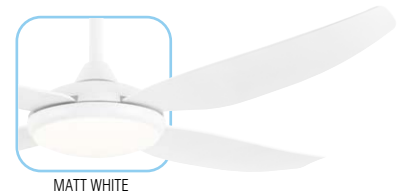

AMARI 52" 4-BLADE DC CEILING FAN & LIGHT

Remote control
Included

52
INCH
1320mm

35W
DC
MOTOR

12°
BLADE
PITCH

10°
CEILING
RAKE MAX

14800
m³/hr
AIRFLOW

ABS
BLADES

24W
1800LM
MAX

**TRI-COLOUR
CCT**

DIMMING

6YR
WARRANTY

An aerodynamically designed 52-inch ceiling fan suitable for coastal locations with its body, canopy and blades made from durable and anti-rust ABS plastic. Utilises a powerful and efficient DC motor in combination with curved ABS blades for superior airflow

- Durable corrosion and UV resistant body and canopy construction with high strength moulded ABS blades
- The Windbreeze mode varies the fan speed to simulate a natural breeze effect.
- 6 speed remote control with light included.
- Reversible All-Seasons technology for use all year round
- Powerful 35W DC motor
- 24W dimmable & colour temperature adjustable light kit
- Easily change colour temperature (CCT) from warm white 3000K, cool white 4200K to bright daylight 6000K.
- Uses Brilliant's Quick Connect Plug System to reduce install time
- Suitable for coastal locations

APPLICATIONS

- Bedrooms, lounge and family rooms
- Indoors or enclosed alfresco areas not exposed to the weather