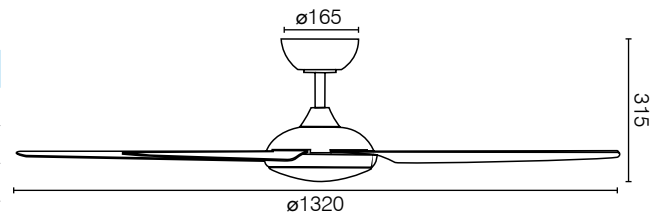

AMARI 52" 4-BLADE DC CEILING FAN & LIGHT

TECHNICAL SPECIFICATIONS

Size	52 inch (1320mm)
Motor Type	DC (Direct Current)
Operating Voltage	220-240V / 50Hz
Motor Wattage	35W
Construction	ABS body and canopy
Blade Material	Moulded ABS (x4)
Ceiling install	Hangsure
Blade Pitch	12 degrees
Ceiling Rake	10 degree max
Light Wattage:	24W
Lumens:	1700lm (3000K); 1800lm (4200K); 1700lm (6000K)
Dimmable:	Yes
Other models available	21719: 52-inch without light 21723: 56-inch without light 21725: 56-inch with CCT LED Light
Control	Remote 6-speed with reverse and windbreeze functions
Warranty	3 year in-home plus 3 year replacement (6-Year) <i>*Limited warranty for wall controller, remote controller and light. Refer to warranty card inside the box for more details.</i>
Standards:	AS/NZS 60335-1 AS/NZS 60335-2.80 AS/NZS 60598-1 AS/NZS 60598-2.1

AIR MOVEMENT

SPEED	1	2	3	4	5	6
RPM	130	170	190	210	230	250
Power	7W	15W	21W	25W	30W	35W
Airflow	5,324m³/h	8,873m³/h	10,478m³/h	11,915m³/h	13,571m³/h	14,788m³/h

INSTALLATION

Must be installed by a licensed electrician

ACCESSORIES (sold separately)

Extension Rod with loom kits, 900mm x Ø26mm:	21810/05 matt white, 21810/06 matt black
Extension Rod with loom kits, 1800mm x Ø26mm:	21952/05 matt white, 21952/06 matt black

	MODEL	COLOUR	DESCRIPTION	BOX SIZE	GROSS WEIGHT	BOX QTY	BARCODE/TUN
RETAIL BOX	21721/05	Matt White	Amari-52 Fan & Light	W665 x H235 x D305 mm	6.8 kg	1 pc	9 312641 217213 >
RETAIL BOX	21721/06	Matt Black	Amari-52 Fan & Light	W665 x H235 x D305 mm	6.8 kg	1 pc	9 312641 217220 >
RETAIL BOX	21721/37	Matt White/Oak	Amari-52 Fan & Light	W665 x H235 x D305 mm	6.8 kg	1 pc	9 312641 218692 >
RETAIL BOX	21721/51	Matt Black/Walnut	Amari-52 Fan & Light	W665 x H235 x D305 mm	6.8 kg	1 pc	9 312641 218708 >