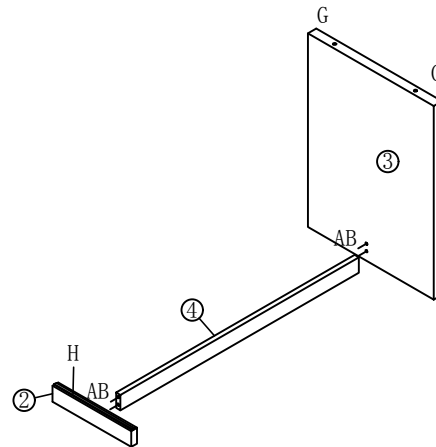

LINSY 林氏家居

ASSEMBLY INSTRUCTION

Model no.	DJIV-C	Specification	1200*550*766mm
-----------	--------	---------------	----------------

Install
tool

Hardware list

Component list

No.	Name	Specification	QTY	Material
①	Top panel	1190*550*36	1	MFC+MDF
②	Left side panel	342*60*25	1	MFC
③	Right side panel	730*548*36	1	MFC+MDF
④	Long brace	1058*58*18	1	MFC

DJIV-C

Assembly instruction

PART B

(A)*4

(B)*4

(G)*2

(H)*1

1