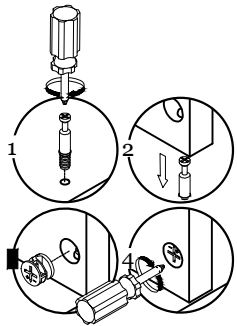

LINSY 林氏家居

ASSEMBLY INSTRUCTION

Model no.	DJIV-C	Specification	1200*550*766mm
-----------	--------	---------------	----------------

Install
tool

Hardware list

Component list

No.	Name	Specification	QTY	Material
①	Top panel	1190*550*36	1	MFC+MDF
②	Left side panel	342*60*25	1	MFC
③	Right side panel	730*548*36	1	MFC+MDF
④	Long brace	1058*58*18	1	MFC

DJIV-C

Assembly instruction

PART B

(A)*4

(B)*4

(G)*2

(H)*1

1