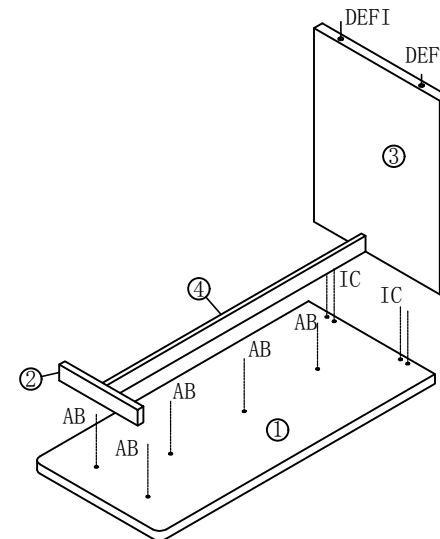

1

(A)*5

(B)*5

(C)*2

(D)*2

(E)*2

(F)*2

(I)*2