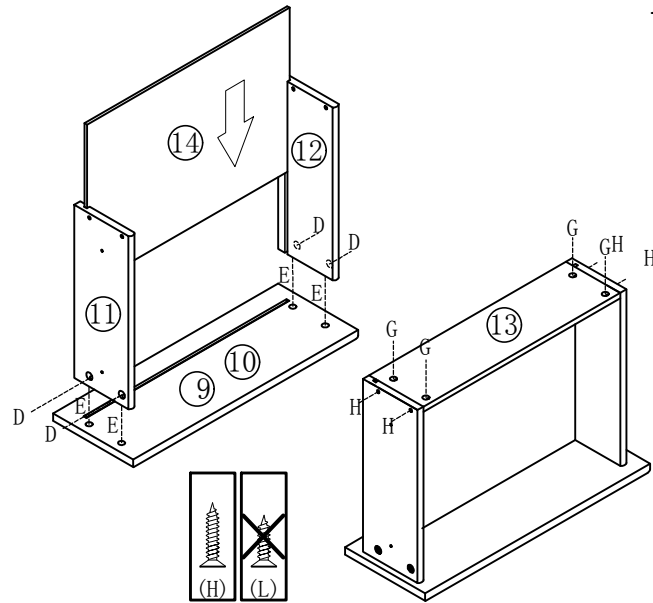

LINSY 林氏家居

ASSEMBLY INSTRUCTION

Model no.: DJ1V-C Specification: 804*398*667

Install tool

Metal part list

 (A)*21 big size lock screw	 (B)*21 big size 2in1 screw	 (C)*4 7*38	 (D)*13 small size lock screw
 (E)*13 small size 2in1 screw	 (F)*13 wood plug Ø8*30	 (G)*13 plastic screw nut	 (H)*13 screw M4*40mm
 (I)*4 foot pad 16*3MM	 (J)*8 Back panel buckle	 (K)*8 screw M3.5*16	 (L)*38 screw M3.5*12
 (M)*4 anti-falling device	 (N)*3 12"	 (O)*1 Back slot L-622MM white	 (P)*1 diameter 56
 (Q)*1 anti-falling device			

Component list

No.	Name	Specification	QTY	Material
1	Top panel	804*398*18	1	MFC
2	Bottom panel	804*398*25	1	MFC
3	Left side board	624*378*18	1	MFC
4	Middle board	624*358*18	1	MFC
5	Right side board	624*396*18	1	MFC
6	Shelf board	269*356*18	1	MFC
7	Left backboard	634*387*5	1	MFC
8	Right backboard	634*387*5	1	MFC
9	Front board	514*190*18	2	MFC
10	Front board	514*190*18	1	MFC
11	Left side board	340*110*12	3	MFC
12	Right side board	340*110*12	3	MFC
13	Backboard	428*110*12	3	MFC
14	Bottom panel	438*336*5	3	MFC
15	Brace	478*58*18	2	
16	Bottom brace	478*58*18	2	

DJ1V-C

Assembly instruction

PART D

Valve switch (press down to open)

Main guide

PART N

PART B

- (D) *12
- (E) *12
- (G) *12
- (H) *12