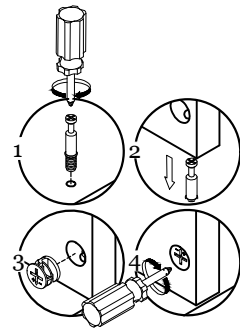

LINSY 林氏家居

ASSEMBLY INSTRUCTION

Model no.: DJ1V-C Specification: 804*398*667

Install tool

Metal part list

 (A)*21 big size lock screw	 (B)*21 big size 2in1 screw	 (C)*4 7*38	 (D)*13 small size lock screw
 (E)*13 small size 2in1 screw	 (F)*13 wood plug Ø8*30	 (G)*13 plastic screw nut	 (H)*13 screw M4*40mm
 (I)*4 foot pad 16*3MM	 (J)*8 Back panel buckle	 (K)*8 screw M3.5*16	 (L)*38 screw M3.5*12
 (M)*4 anti-falling device	 (N)*3 12"	 (O)*1 Back slot L-622MM white	 (P)*1 diameter 56
 (Q)*1 anti-falling device			

Component list

No.	Name	Specification	QTY	Material
1	Top panel	804*398*18	1	MFC
2	Bottom panel	804*398*25	1	MFC
3	Left side board	624*378*18	1	MFC
4	Middle board	624*358*18	1	MFC
5	Right side board	624*396*18	1	MFC
6	Shelf board	269*356*18	1	MFC
7	Left backboard	634*387*5	1	MFC
8	Right backboard	634*387*5	1	MFC
9	Front board	514*190*18	2	MFC
10	Front board	514*190*18	1	MFC
11	Left side board	340*110*12	3	MFC
12	Right side board	340*110*12	3	MFC
13	Backboard	428*110*12	3	MFC
14	Bottom panel	438*336*5	3	MFC
15	Brace	478*58*18	2	
16	Bottom brace	478*58*18	2	

DJ1V-C

Assembly instruction

PART D

Valve switch (press down to open)

Main guide

PART N

PART B

- (D) *12
- (E) *12
- (G) *12
- (H) *12