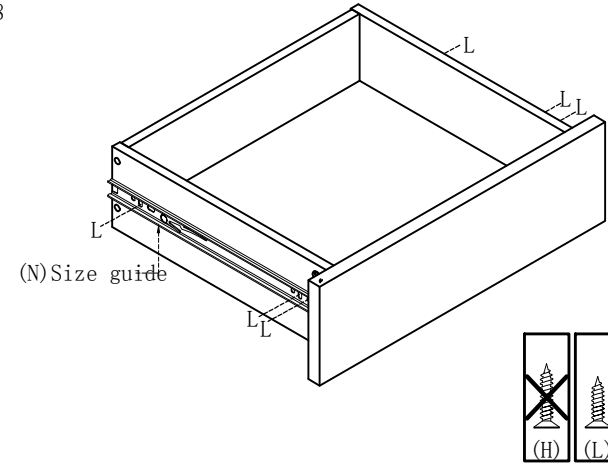

1

- (N) *3
- (L) *18