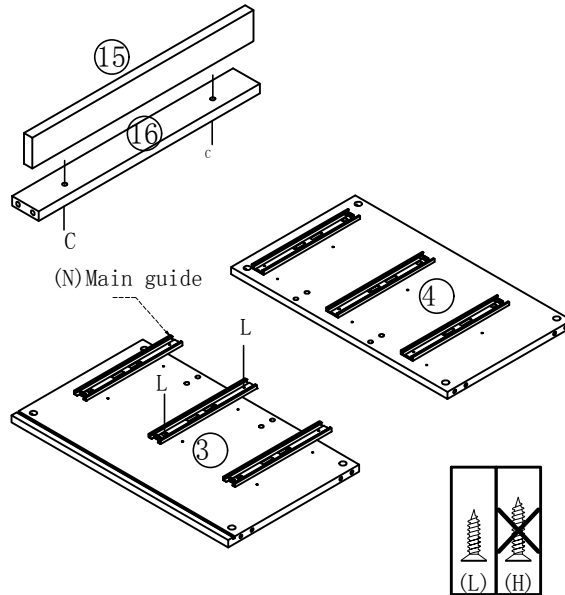

LINSY 林氏家居

ASSEMBLY INSTRUCTION

Model no.: DJ1V-C Specification: 804*398*667

Install tool

Metal part list

 (A)*21 big size lock screw	 (B)*21 big size 2in1 screw	 (C)*4 7*38	 (D)*13 small size lock screw
 (E)*13 small size 2in1 screw	 (F)*13 wood plug Ø8*30	 (G)*13 plastic screw nut	 (H)*13 screw M4*40mm
 (I)*4 foot pad 16*3MM	 (J)*8 Back panel buckle	 (K)*8 screw M3.5*16	 (L)*38 screw M3.5*12
 (M)*4 anti-falling device	 (N)*3 12"	 (O)*1 Back slot L-622MM white	 (P)*1 diameter 56
 (Q)*1 anti-falling device			

Component list

No.	Name	Specification	QTY	Material
1	Top panel	804*398*18	1	MFC
2	Bottom panel	804*398*25	1	MFC
3	Left side board	624*378*18	1	MFC
4	Middle board	624*358*18	1	MFC
5	Right side board	624*396*18	1	MFC
6	Shelf board	269*356*18	1	MFC
7	Left backboard	634*387*5	1	MFC
8	Right backboard	634*387*5	1	MFC
9	Front board	514*190*18	2	MFC
10	Front board	514*190*18	1	MFC
11	Left side board	340*110*12	3	MFC
12	Right side board	340*110*12	3	MFC
13	Backboard	428*110*12	3	MFC
14	Bottom panel	438*336*5	3	MFC
15	Brace	478*58*18	2	
16	Bottom brace	478*58*18	2	

DJ1V-C

Assembly instruction

PART D

Valve switch (press down to open)

Main guide

PART N

PART B

- (D) *12
- (E) *12
- (G) *12
- (H) *12

1

- (N) *3
- (L) *18

2

- (C) *4
- (N) *3
- (L) *18

3

- (A) *14
- (B) *14
- (F) *6
- (I) *4

4

DJ1V-C