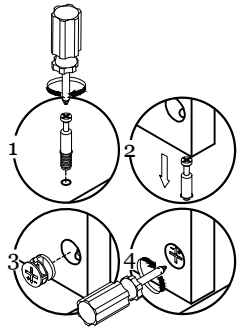

DJ1V-C

Assembly instruction

PART B

(O)*1

(O)*1

(M)*4

(J)*8

(K)*8