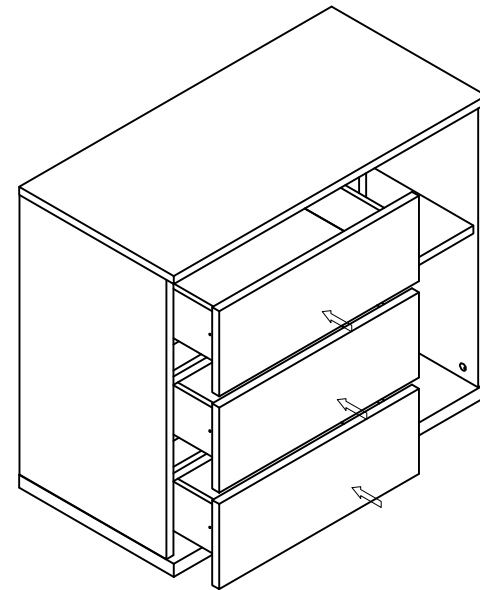

DJ1V-C

Assembly instruction

(O)*1

(O)*1

(M)*4

(J)*8

(K)*8

5

(A)*6

(B)*6

(F)*6

7

8