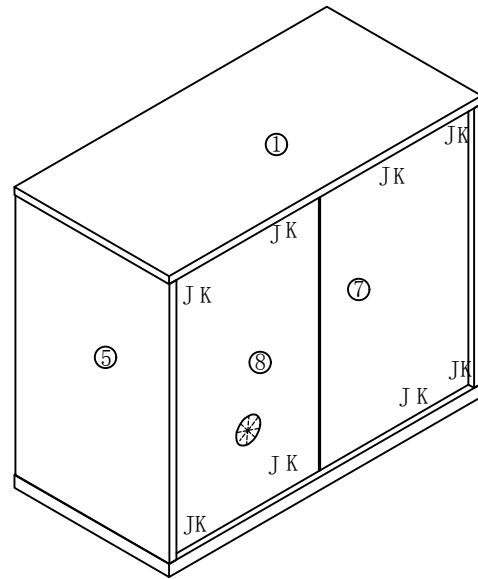

DJ1V-C

Assembly instruction

(O)*1

(O)*1

(M)*4

(J)*8

(K)*8

5

(A)*6

(B)*6

(F)*6

7

8