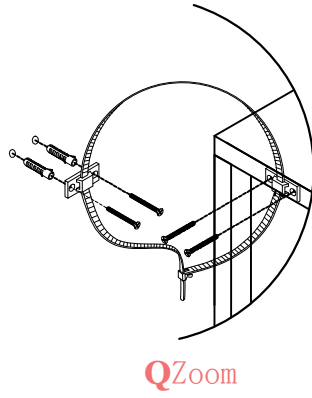

LINSY 林氏家居

ASSEMBLY INSTRUCTION

Model no.: DJ1V-C Specification: 804*398*667

Install tool

Metal part list

 (A)*21 big size lock screw	 (B)*21 big size 2in1 screw	 (C)*4 7*38	 (D)*13 small size lock screw
 (E)*13 small size 2in1 screw	 (F)*13 wood plug Ø8*30	 (G)*13 plastic screw nut	 (H)*13 screw M4*40mm
 (I)*4 foot pad 16*3MM	 (J)*8 Back panel buckle	 (K)*8 screw M3.5*16	 (L)*38 screw M3.5*12
 (M)*4 anti-falling device	 (N)*3 12"	 (O)*1 Back slot L-622MM white	 (P)*1 diameter 56
 (Q)*1 anti-falling device			

DJ1V-C

Assembly instruction

PART D

Valve switch (press down to open)

Main guide

PART N

PART B

- (D) *12
- (E) *12
- (G) *12
- (H) *12

5

(A)*6

(B)*6

(F)*6

7

8

DJ1V-C

solid
wall⁴