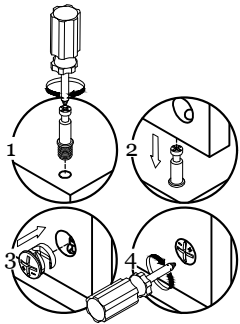

LINSY 林氏家居

ASSEMBLY INSTRUCTION

Model no.: DJ1V-C Specification: 804*398*667

Install tool

Metal part list

 (A)*21 big size lock screw	 (B)*21 big size 2in1 screw	 (C)*4 7*38	 (D)*13 small size lock screw
 (E)*13 small size 2in1 screw	 (F)*13 wood plug Ø8*30	 (G)*13 plastic screw nut	 (H)*13 screw M4*40mm
 (I)*4 foot pad 16*3MM	 (J)*8 Back panel buckle	 (K)*8 screw M3.5*16	 (L)*38 screw M3.5*12
 (M)*4 anti-falling device	 (N)*3 12"	 (O)*1 Back slot L-622MM white	 (P)*1 diameter 56
 (Q)*1 anti-falling device			

Component list

No.	Name	Specification	QTY	Material
1	Top panel	804*398*18	1	MFC
2	Bottom panel	804*398*25	1	MFC
3	Left side board	624*378*18	1	MFC
4	Middle board	624*358*18	1	MFC
5	Right side board	624*396*18	1	MFC
6	Shelf board	269*356*18	1	MFC
7	Left backboard	634*387*5	1	MFC
8	Right backboard	634*387*5	1	MFC
9	Front board	514*190*18	2	MFC
10	Front board	514*190*18	1	MFC
11	Left side board	340*110*12	3	MFC
12	Right side board	340*110*12	3	MFC
13	Backboard	428*110*12	3	MFC
14	Bottom panel	438*336*5	3	MFC
15	Brace	478*58*18	2	
16	Bottom brace	478*58*18	2	

DJ1V-C

Assembly instruction

PART D

Valve switch (press down to open)

Main guide

PART N

PART B

- (D) *12
- (E) *12
- (G) *12
- (H) *12