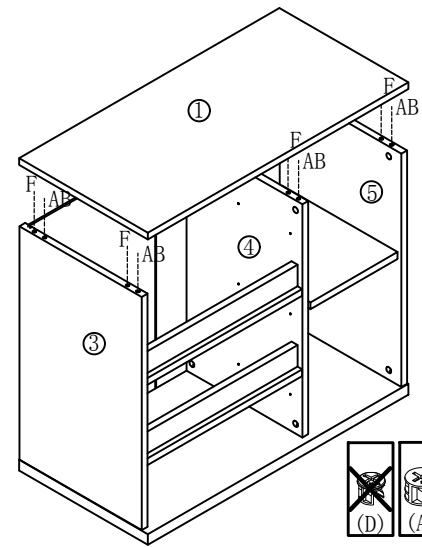

LINSY 林氏家居

ASSEMBLY INSTRUCTION

Model no.: DJ1V-C Specification: 804*398*667

Install tool

Metal part list

 (A)*21 big size lock screw	 (B)*21 big size 2in1 screw	 (C)*4 7*38	 (D)*13 small size lock screw
 (E)*13 small size 2in1 screw	 (F)*13 wood plug Ø8*30	 (G)*13 plastic screw nut	 (H)*13 screw M4*40mm
 (I)*4 foot pad 16*3MM	 (J)*8 Back panel buckle	 (K)*8 screw M3.5*16	 (L)*38 screw M3.5*12
 (M)*4 anti-falling device	 (N)*3 12"	 (O)*1 Back slot L-622MM white	 (P)*1 diameter 56
 (Q)*1 anti-falling device			

Component list

No.	Name	Specification	QTY	Material
1	Top panel	804*398*18	1	MFC
2	Bottom panel	804*398*25	1	MFC
3	Left side board	624*378*18	1	MFC
4	Middle board	624*358*18	1	MFC
5	Right side board	624*396*18	1	MFC
6	Shelf board	269*356*18	1	MFC
7	Left backboard	634*387*5	1	MFC
8	Right backboard	634*387*5	1	MFC
9	Front board	514*190*18	2	MFC
10	Front board	514*190*18	1	MFC
11	Left side board	340*110*12	3	MFC
12	Right side board	340*110*12	3	MFC
13	Backboard	428*110*12	3	MFC
14	Bottom panel	438*336*5	3	MFC
15	Brace	478*58*18	2	
16	Bottom brace	478*58*18	2	

5

(A)*6

(B)*6

(F)*6

7

8

DJ1V-C

solid
wall⁴