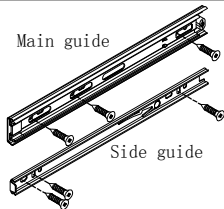

LINSY 林氏家居

ASSEMBLY INSTRUCTION

Model no.: DJ1V-C Specification: 804*398*667

Install tool

Metal part list

 (A)*21 big size lock screw	 (B)*21 big size 2in1 screw	 (C)*4 7*38	 (D)*13 small size lock screw
 (E)*13 small size 2in1 screw	 (F)*13 wood plug Ø8*30	 (G)*13 plastic screw nut	 (H)*13 screw M4*40mm
 (I)*4 foot pad 16*3MM	 (J)*8 Back panel buckle	 (K)*8 screw M3.5*16	 (L)*38 screw M3.5*12
 (M)*4 anti-falling device	 (N)*3 12"	 (O)*1 Back slot L-622MM white	 (P)*1 diameter 56
 (Q)*1 anti-falling device			

Component list

No.	Name	Specification	QTY	Material
1	Top panel	804*398*18	1	MFC
2	Bottom panel	804*398*25	1	MFC
3	Left side board	624*378*18	1	MFC
4	Middle board	624*358*18	1	MFC
5	Right side board	624*396*18	1	MFC
6	Shelf board	269*356*18	1	MFC
7	Left backboard	634*387*5	1	MFC
8	Right backboard	634*387*5	1	MFC
9	Front board	514*190*18	2	MFC
10	Front board	514*190*18	1	MFC
11	Left side board	340*110*12	3	MFC
12	Right side board	340*110*12	3	MFC
13	Backboard	428*110*12	3	MFC
14	Bottom panel	438*336*5	3	MFC
15	Brace	478*58*18	2	
16	Bottom brace	478*58*18	2	

DJ1V-C

Assembly instruction

PART D

Valve switch (press down to open)

Main guide

PART N

PART B

- (D) *12
- (E) *12
- (G) *12
- (H) *12

1

- (N) *3
- (L) *18

2

- (C) *4
- (N) *3
- (L) *18

3

- (A) *14
- (B) *14
- (F) *6
- (I) *4

4

DJ1V-C