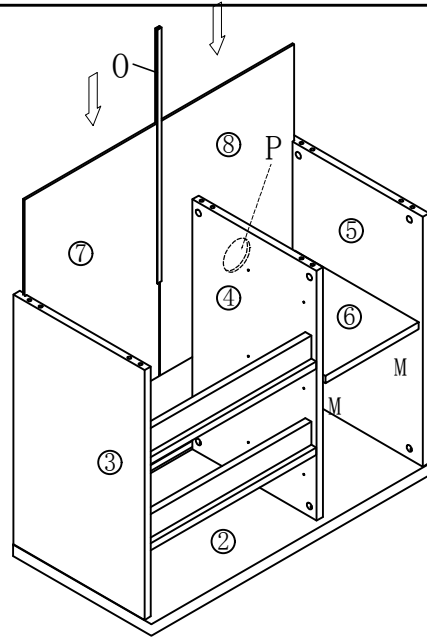

LINSY 林氏家居

ASSEMBLY INSTRUCTION

Model no.: DJ1V-C Specification: 804*398*667

Install tool

Metal part list

 (A)*21 big size lock screw	 (B)*21 big size 2in1 screw	 (C)*4 7*38	 (D)*13 small size lock screw
 (E)*13 small size 2in1 screw	 (F)*13 wood plug Ø8*30	 (G)*13 plastic screw nut	 (H)*13 screw M4*40mm
 (I)*4 foot pad 16*3MM	 (J)*8 Back panel buckle	 (K)*8 screw M3.5*16	 (L)*38 screw M3.5*12
 (M)*4 anti-falling device	 (N)*3 12"	 (O)*1 Back slot L-622MM white	 (P)*1 diameter 56
 (Q)*1 anti-falling device			

Component list

No.	Name	Specification	QTY	Material
1	Top panel	804*398*18	1	MFC
2	Bottom panel	804*398*25	1	MFC
3	Left side board	624*378*18	1	MFC
4	Middle board	624*358*18	1	MFC
5	Right side board	624*396*18	1	MFC
6	Shelf board	269*356*18	1	MFC
7	Left backboard	634*387*5	1	MFC
8	Right backboard	634*387*5	1	MFC
9	Front board	514*190*18	2	MFC
10	Front board	514*190*18	1	MFC
11	Left side board	340*110*12	3	MFC
12	Right side board	340*110*12	3	MFC
13	Backboard	428*110*12	3	MFC
14	Bottom panel	438*336*5	3	MFC
15	Brace	478*58*18	2	
16	Bottom brace	478*58*18	2	

Assembly instruction

PART B

PART J

(O)*1

(O)*1

(M)*4

(J)*8

(K)*8