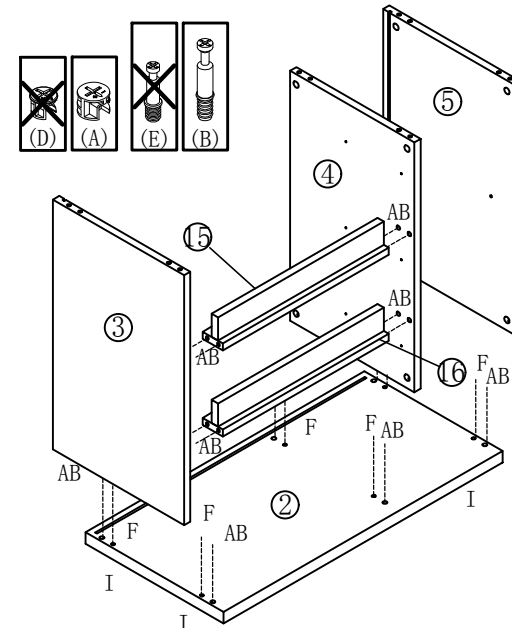

LINSY 林氏家居

ASSEMBLY INSTRUCTION

Model no.: DJ1V-C Specification: 804*398*667

Install tool

Metal part list

 (A)*21 big size lock screw	 (B)*21 big size 2in1 screw	 (C)*4 7*38	 (D)*13 small size lock screw
 (E)*13 small size 2in1 screw	 (F)*13 wood plug Ø8*30	 (G)*13 plastic screw nut	 (H)*13 screw M4*40mm
 (I)*4 foot pad 16*3MM	 (J)*8 Back panel buckle	 (K)*8 screw M3.5*16	 (L)*38 screw M3.5*12
 (M)*4 anti-falling device	 (N)*3 12"	 (O)*1 Back slot L-622MM white	 (P)*1 diameter 56
 (Q)*1 anti-falling device			

Component list

No.	Name	Specification	QTY	Material
1	Top panel	804*398*18	1	MFC
2	Bottom panel	804*398*25	1	MFC
3	Left side board	624*378*18	1	MFC
4	Middle board	624*358*18	1	MFC
5	Right side board	624*396*18	1	MFC
6	Shelf board	269*356*18	1	MFC
7	Left backboard	634*387*5	1	MFC
8	Right backboard	634*387*5	1	MFC
9	Front board	514*190*18	2	MFC
10	Front board	514*190*18	1	MFC
11	Left side board	340*110*12	3	MFC
12	Right side board	340*110*12	3	MFC
13	Backboard	428*110*12	3	MFC
14	Bottom panel	438*336*5	3	MFC
15	Brace	478*58*18	2	
16	Bottom brace	478*58*18	2	

DJ1V-C

Assembly instruction

PART D

Valve switch (press down to open)

Main guide

PART N

PART B

- (D) *12
- (E) *12
- (G) *12
- (H) *12

1

- (N) *3
- (L) *18

2

- (C) *4
- (N) *3
- (L) *18

3

- (A) *14
- (B) *14
- (F) *6
- (I) *4

4

DJ1V-C