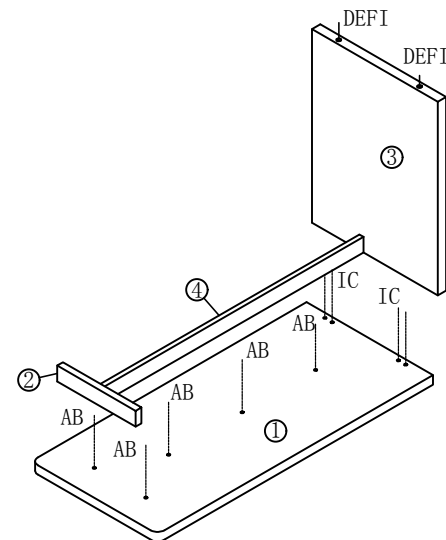

1

(A)*5

(B)*5

(C)*2

(D)*2

(E)*2

(F)*2

(I)*2