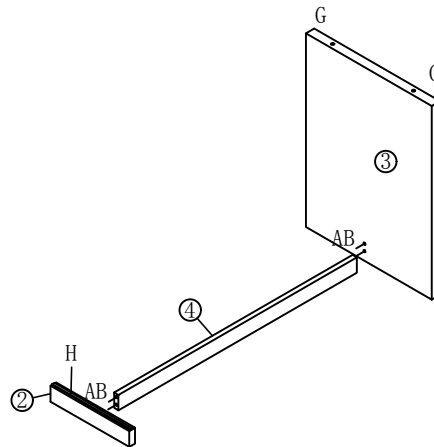

LINSY 林氏家居

ASSEMBLY INSTRUCTION

Model no.	DJIV-C	Specification	1200*550*766mm
-----------	--------	---------------	----------------

Install
tool

Hardware list

Component list

No.	Name	Specification	QTY	Material
①	Top panel	1190*550*36	1	MFC+MDF
②	Left side panel	342*60*25	1	MFC
③	Right side panel	730*548*36	1	MFC+MDF
④	Long brace	1058*58*18	1	MFC

DJIV-C

Assembly instruction

PART B

(A)*4

(B)*4

(G)*2

(H)*1

1