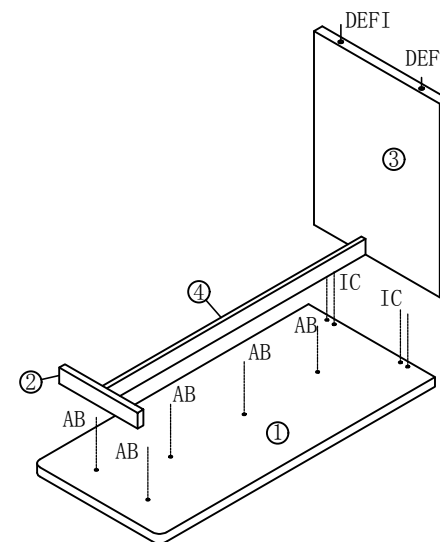

1

(A)*5

(B)*5

(C)*2

(D)*2

(E)*2

(F)*2

(I)*2