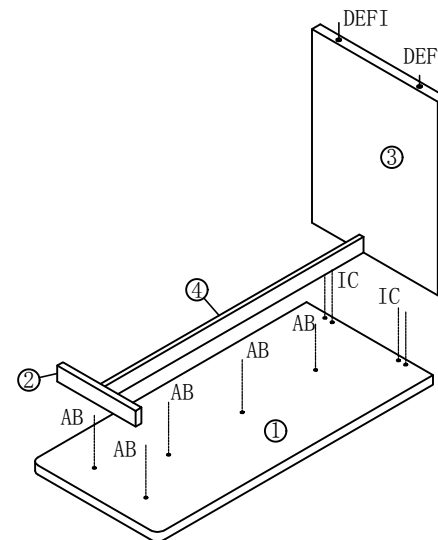

1

(A)*5

(B)*5

(C)*2

(D)*2

(E)*2

(F)*2

(I)*2