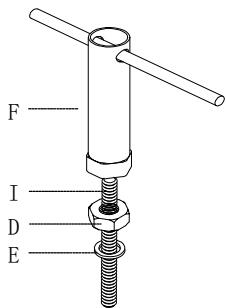

LINSY 林氏家居

ASSEMBLY INSTRUCTION

Model no.	DJIV-C	Specification	1200*550*766mm
-----------	--------	---------------	----------------

Install
tool

Hardware list

Component list

No.	Name	Specification	QTY	Material
①	Top panel	1190*550*36	1	MFC+MDF
②	Left side panel	342*60*25	1	MFC
③	Right side panel	730*548*36	1	MFC+MDF
④	Long brace	1058*58*18	1	MFC

DJIV-C

Assembly instruction

PART B

(A)*4

(B)*4

(G)*2

(H)*1

1