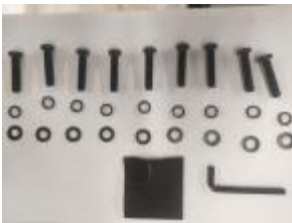

Assembly Instructions

Norway Rattan Armchair

Assembled Product Diagram:

Hardware List:

Use the Allen key to tighten the screws with the washers to secure the frame, as shown in the diagram.