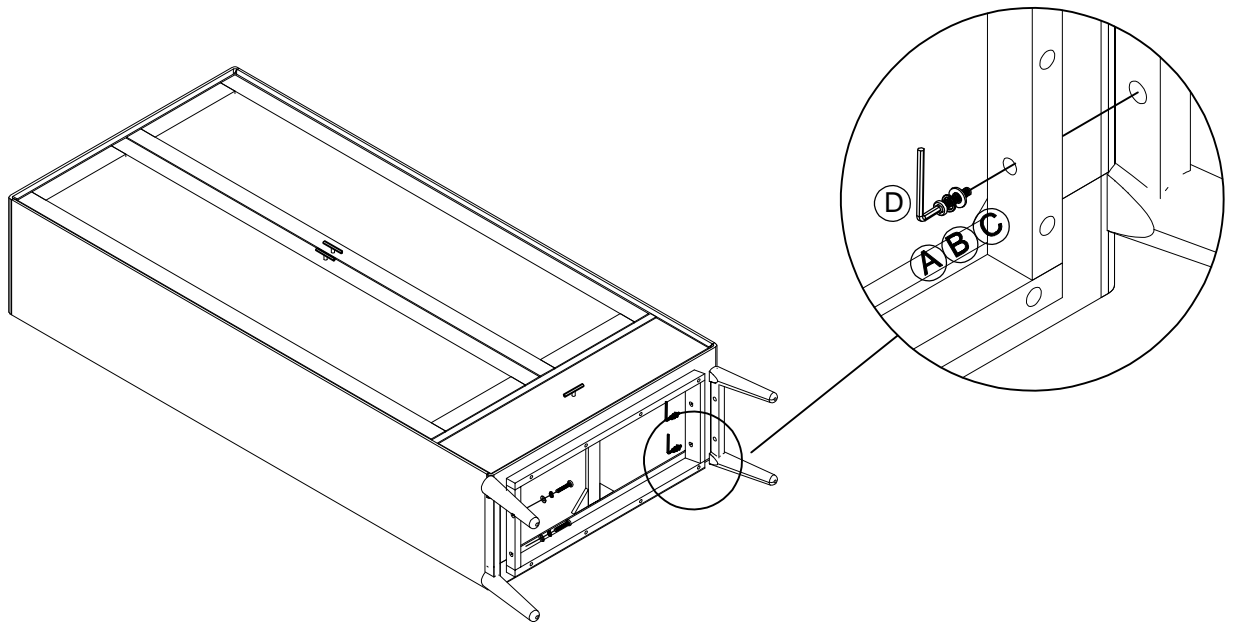

Assembly Instructions

Solidwood Seattle Bookcase

Hardware List:

<p>(A)</p> 	<p>(B)</p> 	<p>(C)</p> 	<p>(D)</p> 
Hexagon Screw M8=4	Spring Washer M8=4	Flat Washer M8=4	Allen Key 5#=1