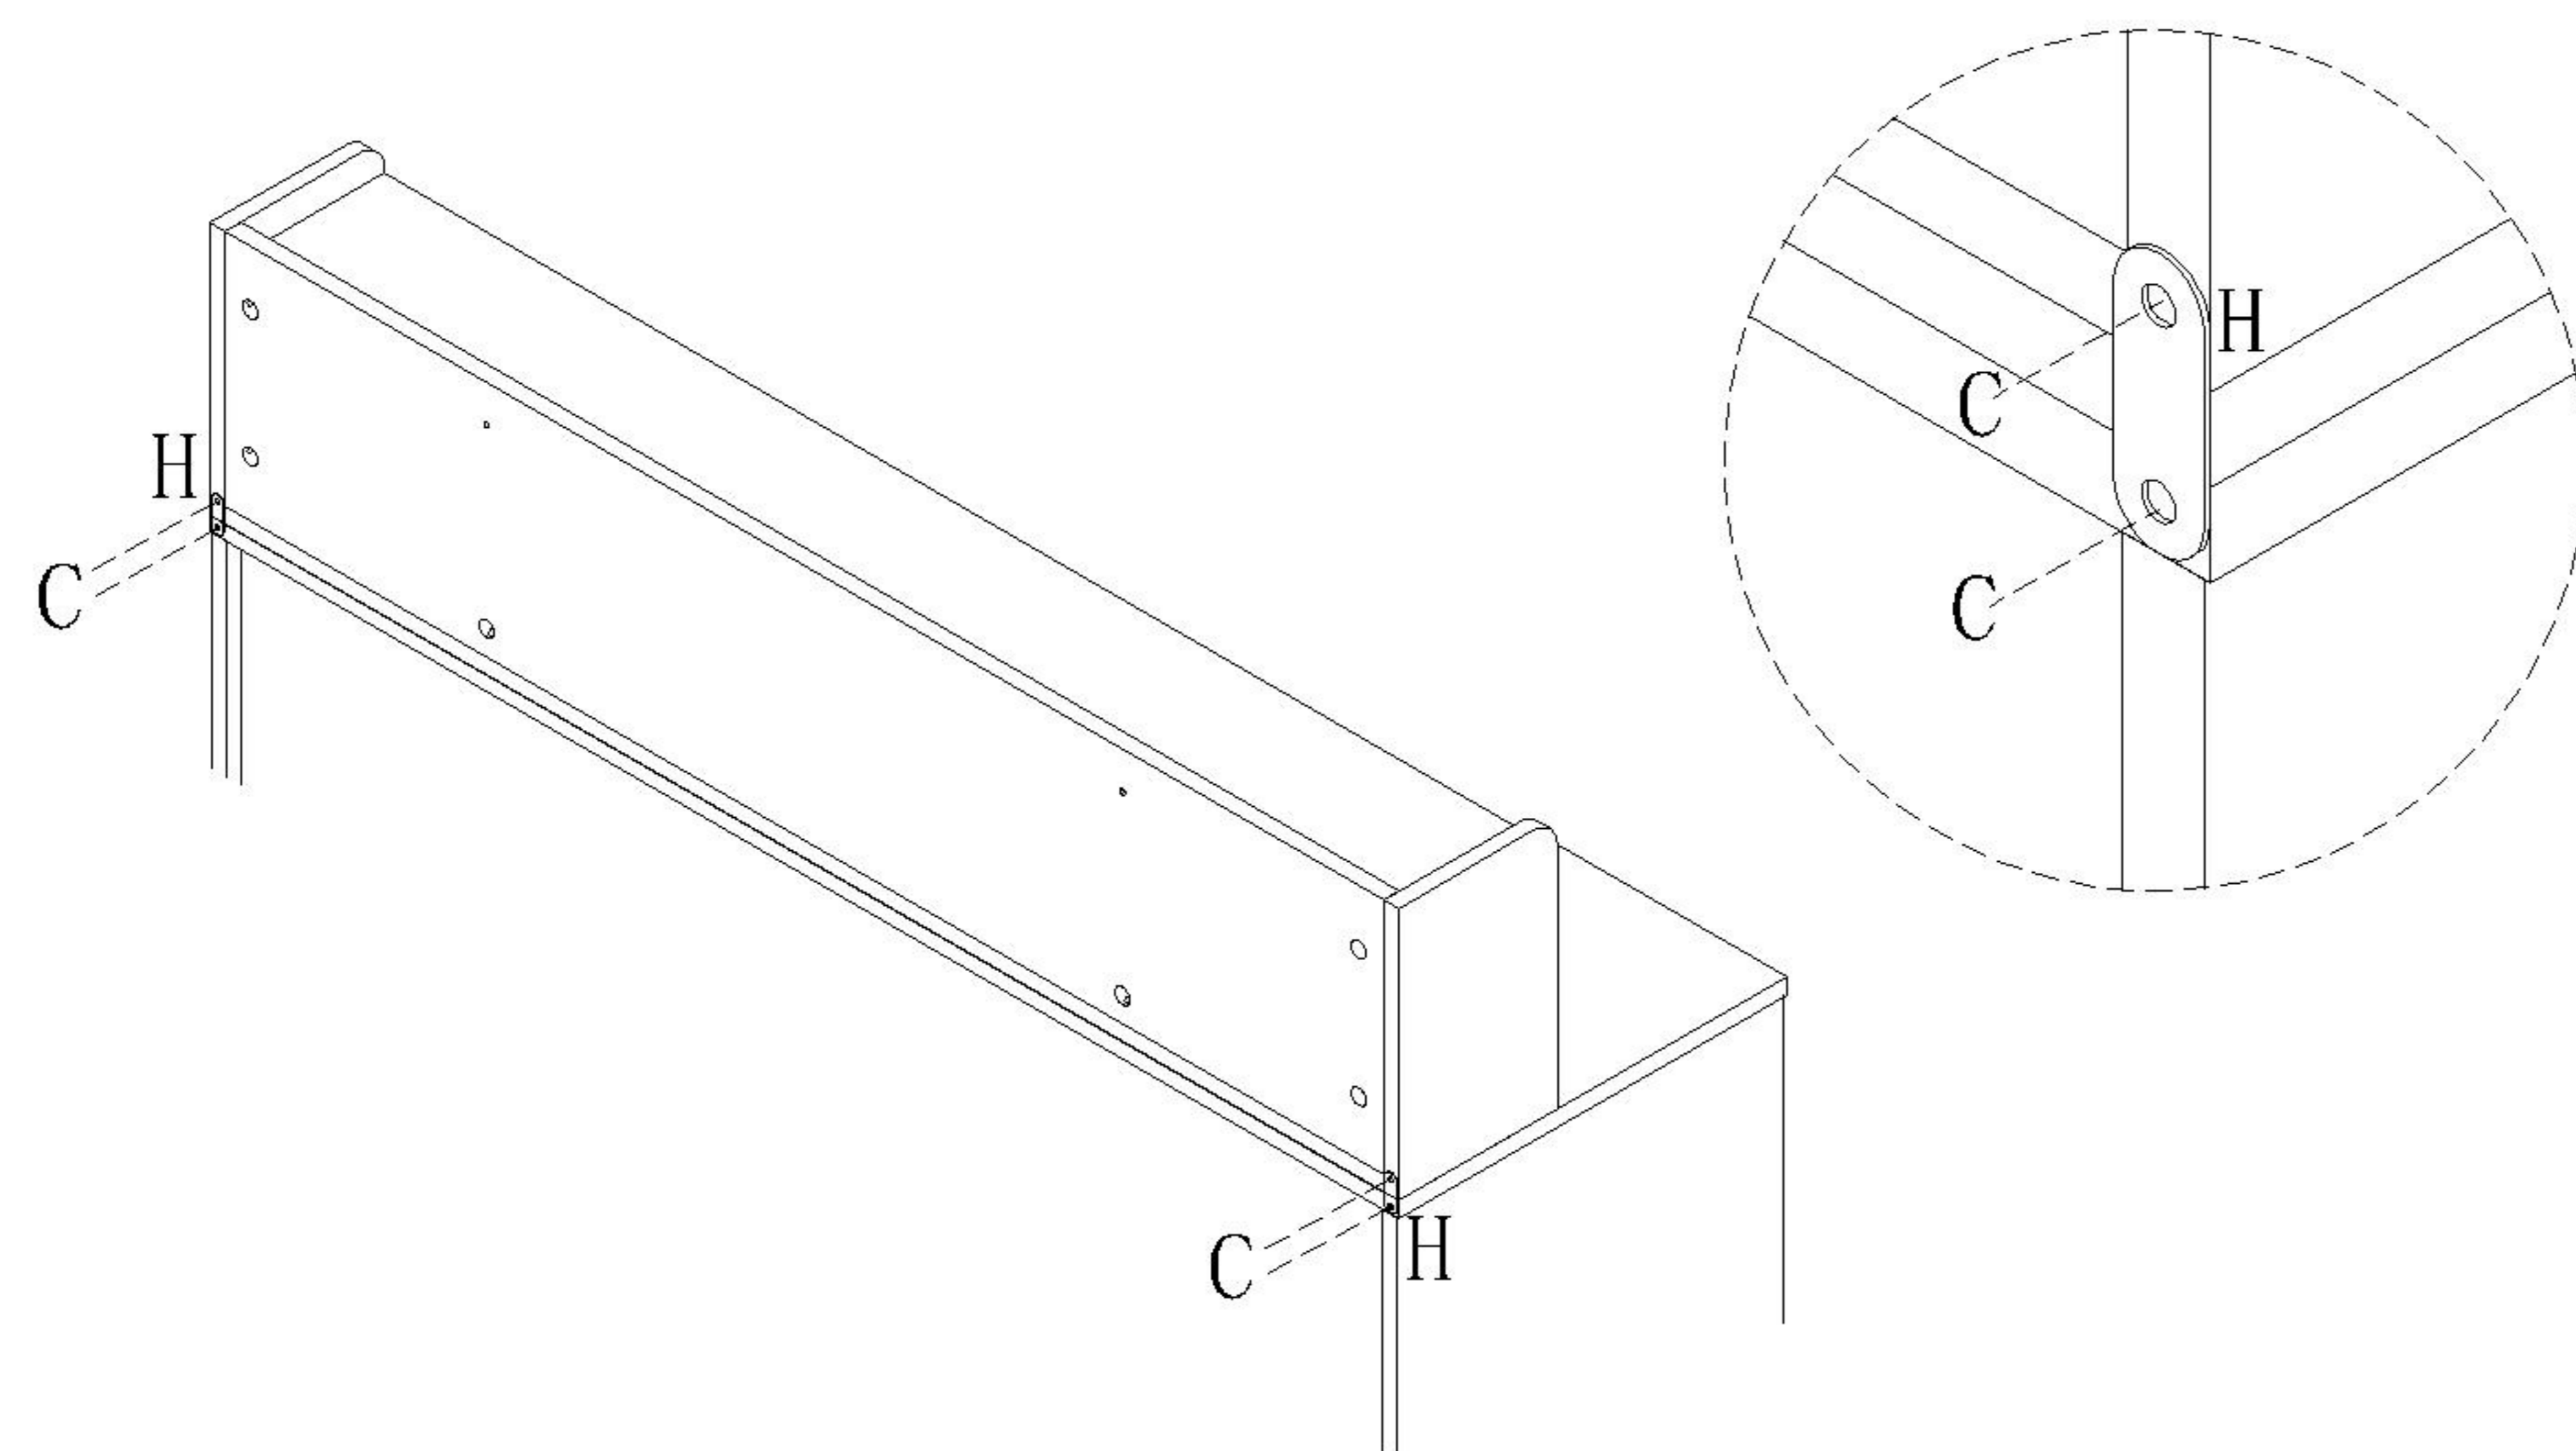

TV3C-A

安装方法

Installation method

(H)*2

(C)*4

如购买下柜用五金HC锁紧

If purchasing the hardware HC for locking the lower cabinet

5

TV3C-A 三斗柜+储物七字板

TV3C-A Three Bucket Cabinet+Storage Qizi Board

6