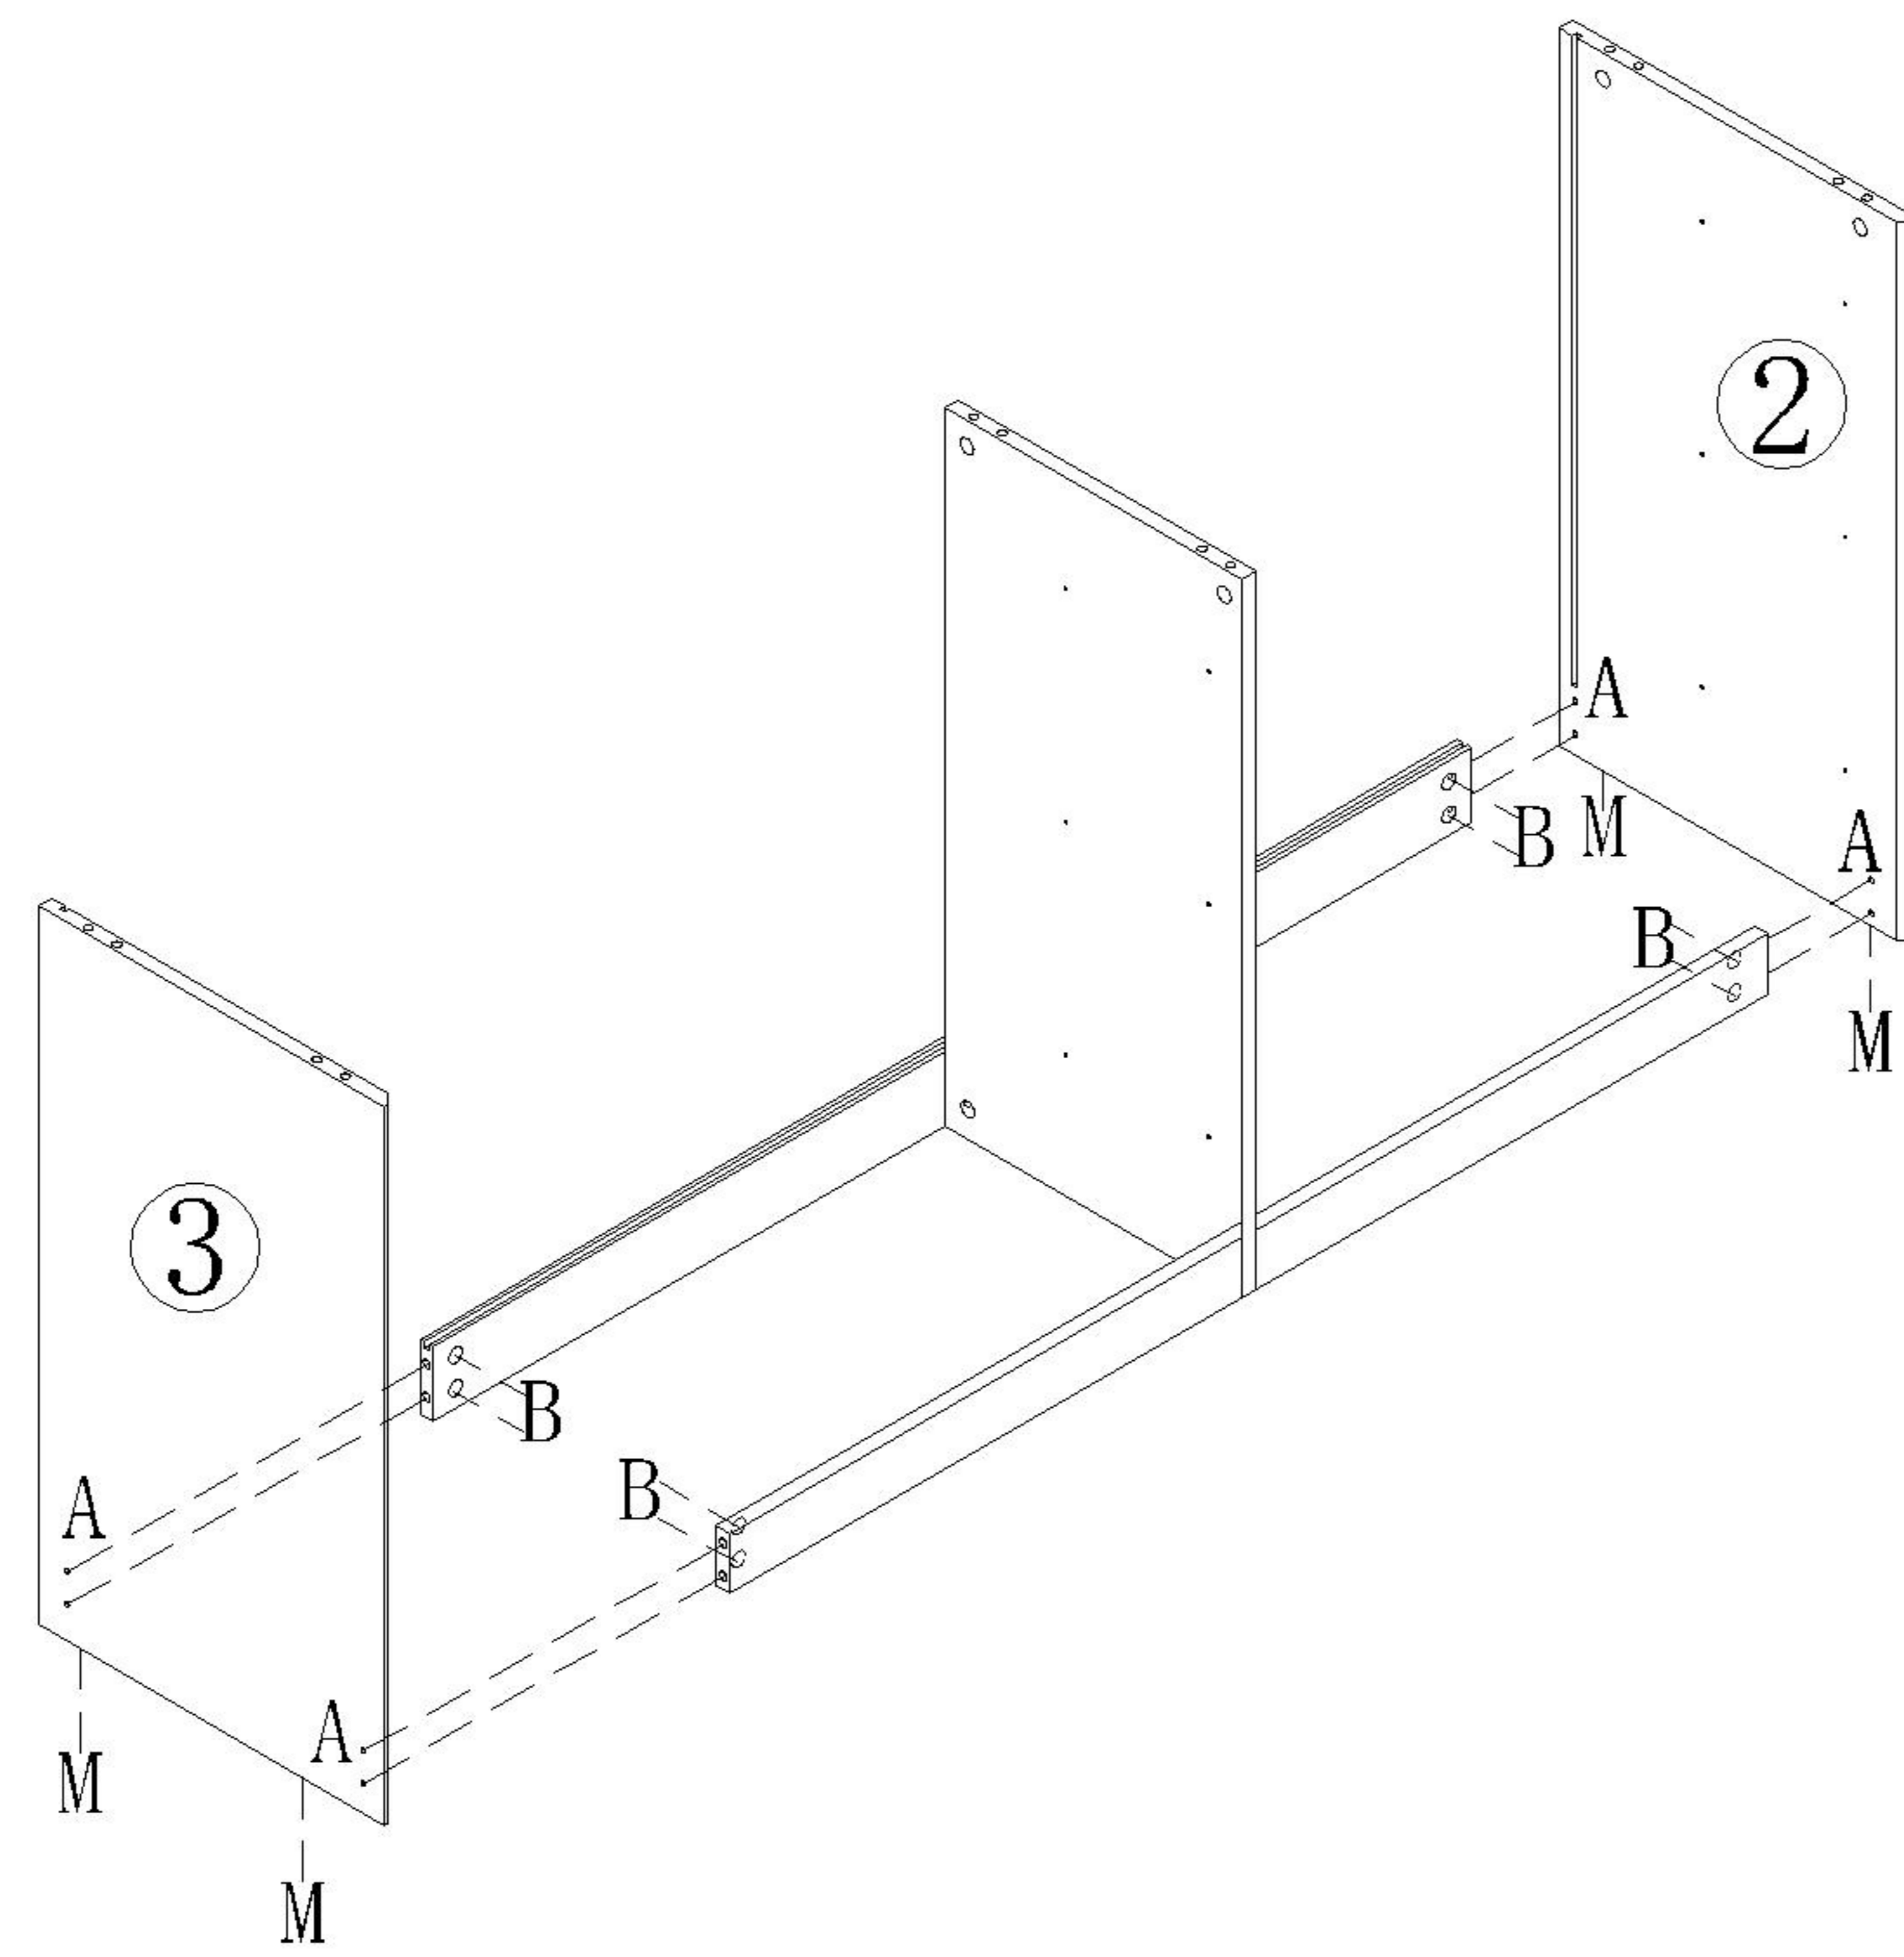

TV2E-A

安装方法

Installation method

阀门开关(下压为开)
Valve switch (press down to open)

前 Forward   后 Back

主轨 Main track

副轨 Sub track

三节滚珠导轨-10"
Three-section rail

二合一
two-in-one

(A)*8

(B)*8

(M)*4

5

(L)*1

6

(A)*6

(B)*6

(I)*6

7

(E)*36

(H)*6

8