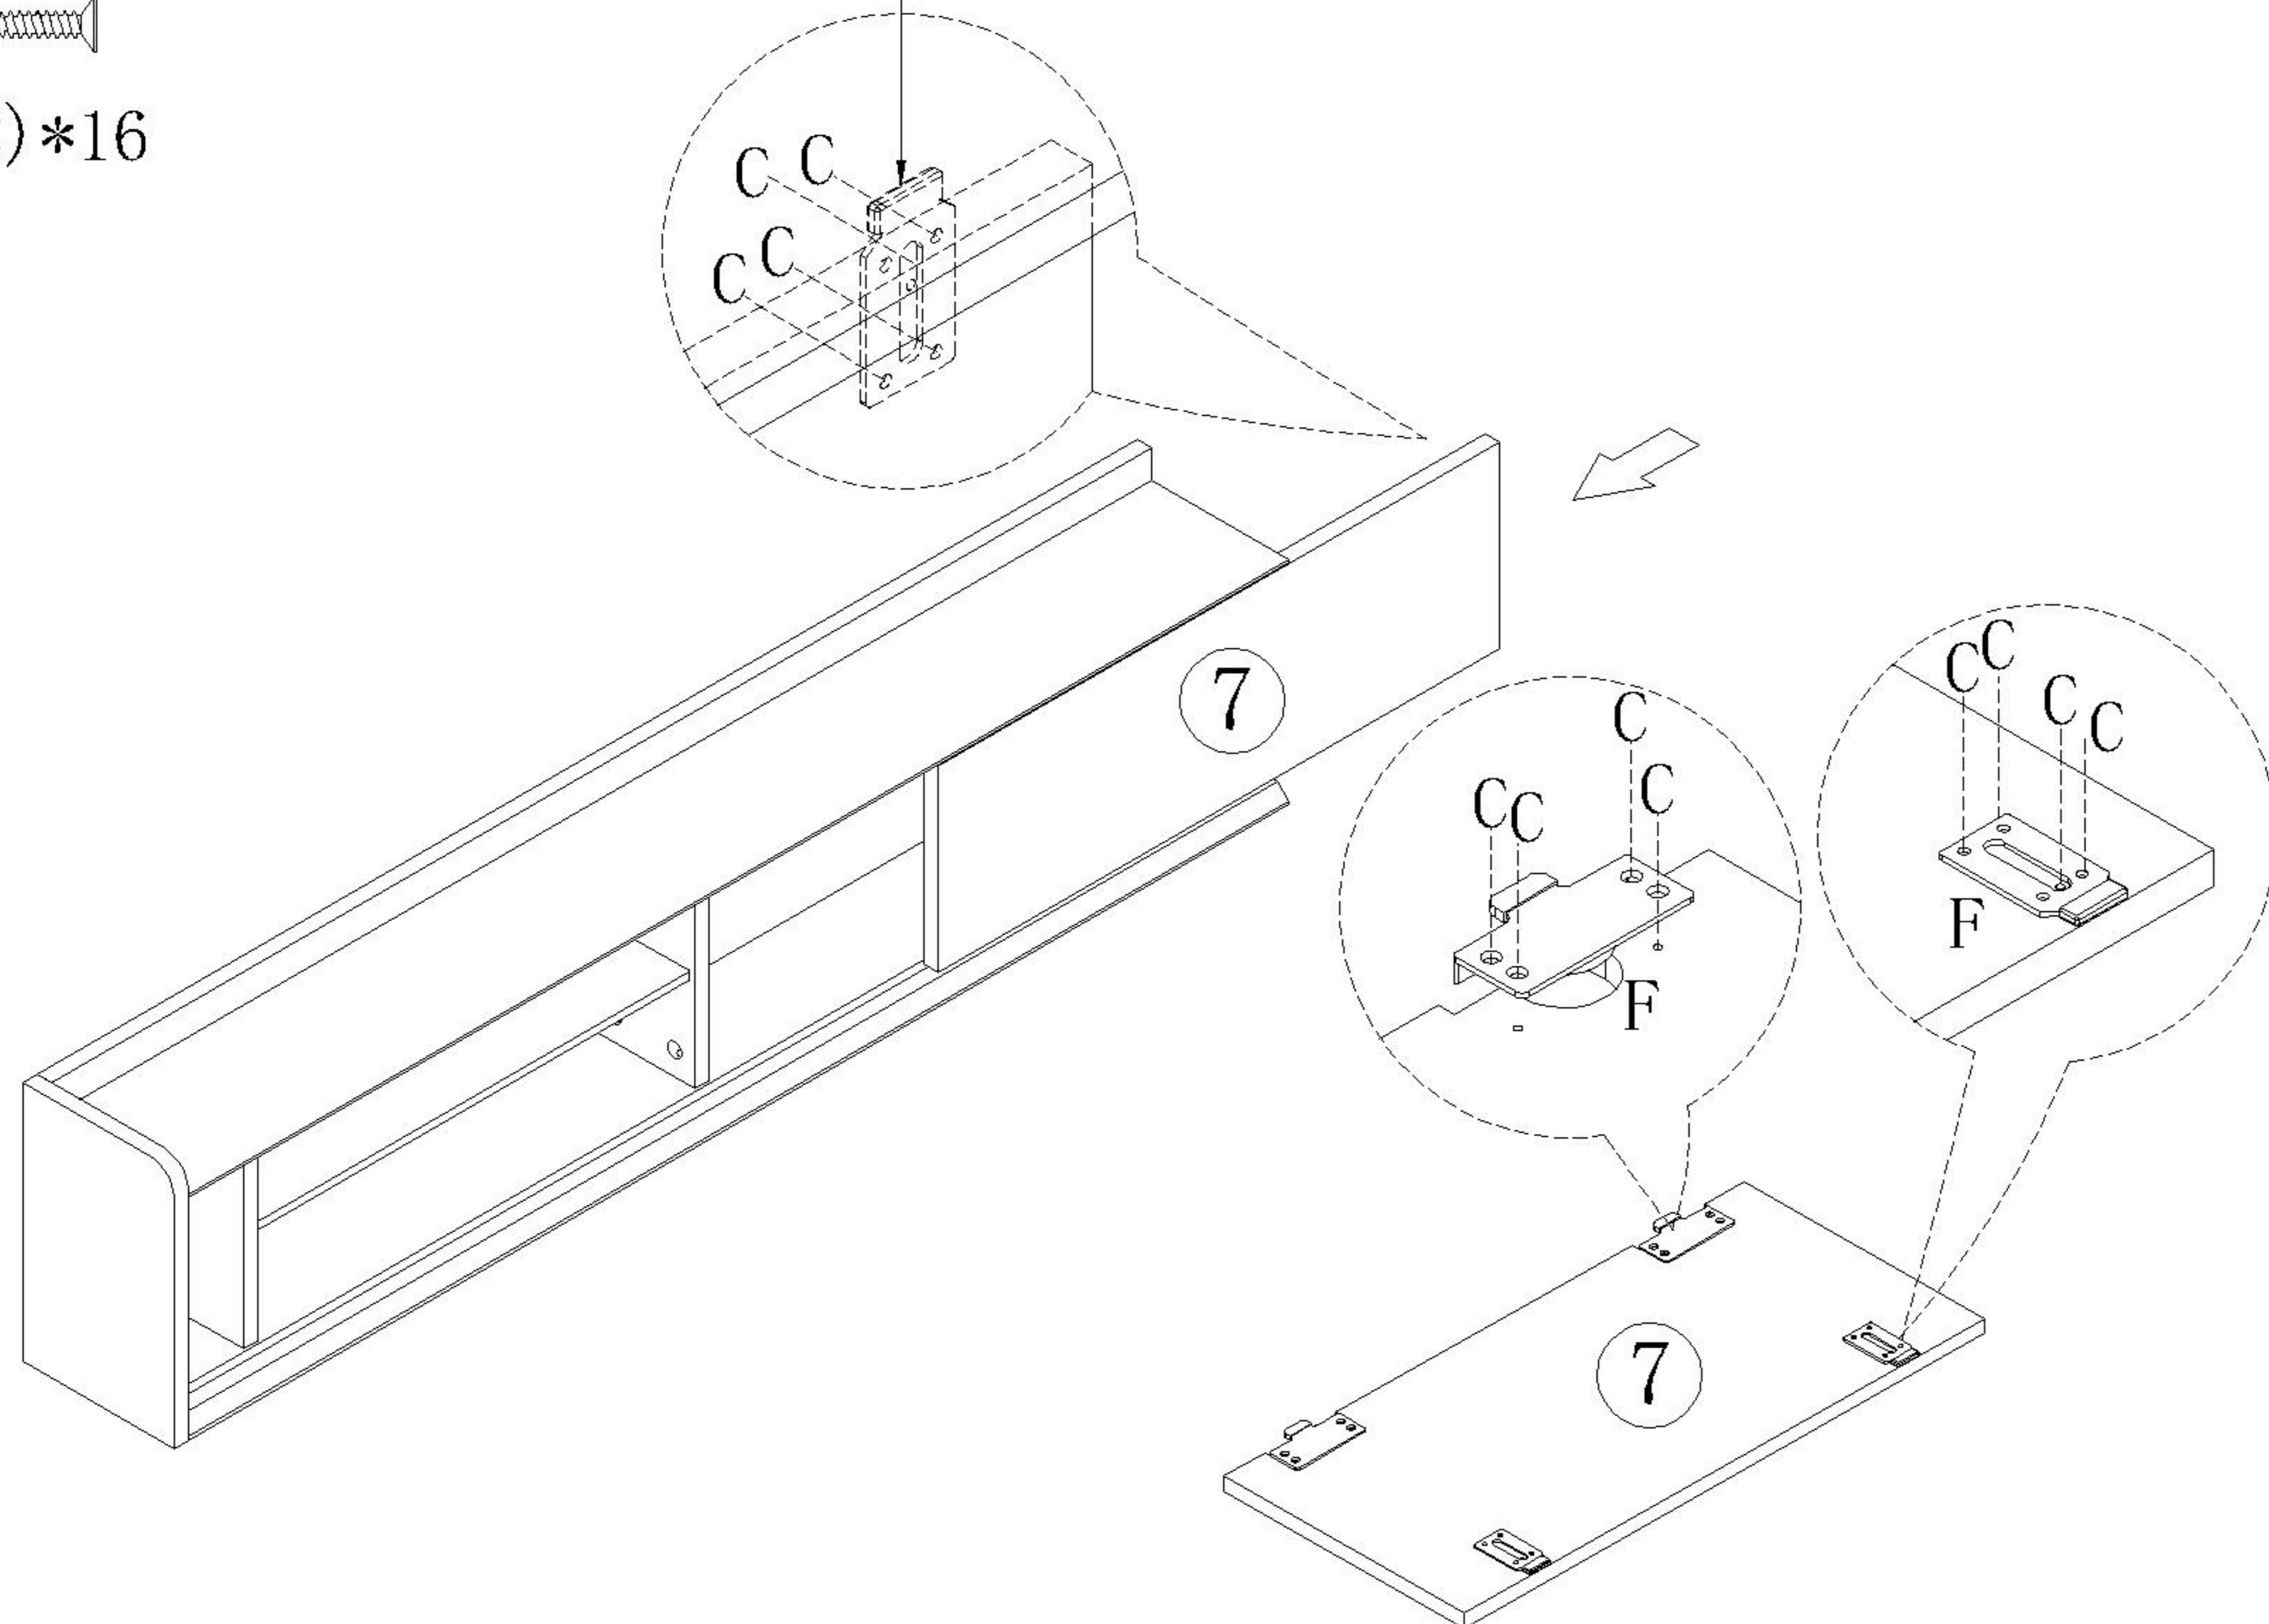

产品名称 Model NO.	TV3C-A
产品规格 Specification	1195*160*255mm
安装工具 Tool	安装人数 Installer
	

(A)* 23	(B)* 23	(C)* 21	(D)* 2
			
大三合一锁饼(15mm) Three-in-one large lock	二合一螺杆(35mm) 2-in-1-screw	自攻螺丝M3.5x12mm Self-tapping screw	自攻螺丝M4x25mm Self-tapping screw
(E)* 4	(F)* 2	(G)* 1	(H)* 2
			
活动层板托杆/叉 Movable laminate support rod/fork	趟门轮 Gate wheel	层板玻璃 Laminated glass	连接铁片 Connecting iron sheet

TV3C-A

安装方法/
Installation method

大二合一
two-in-one

1

2

调节此处到趟门轨槽内
Adjust here to the
track slot of the gate

3

4