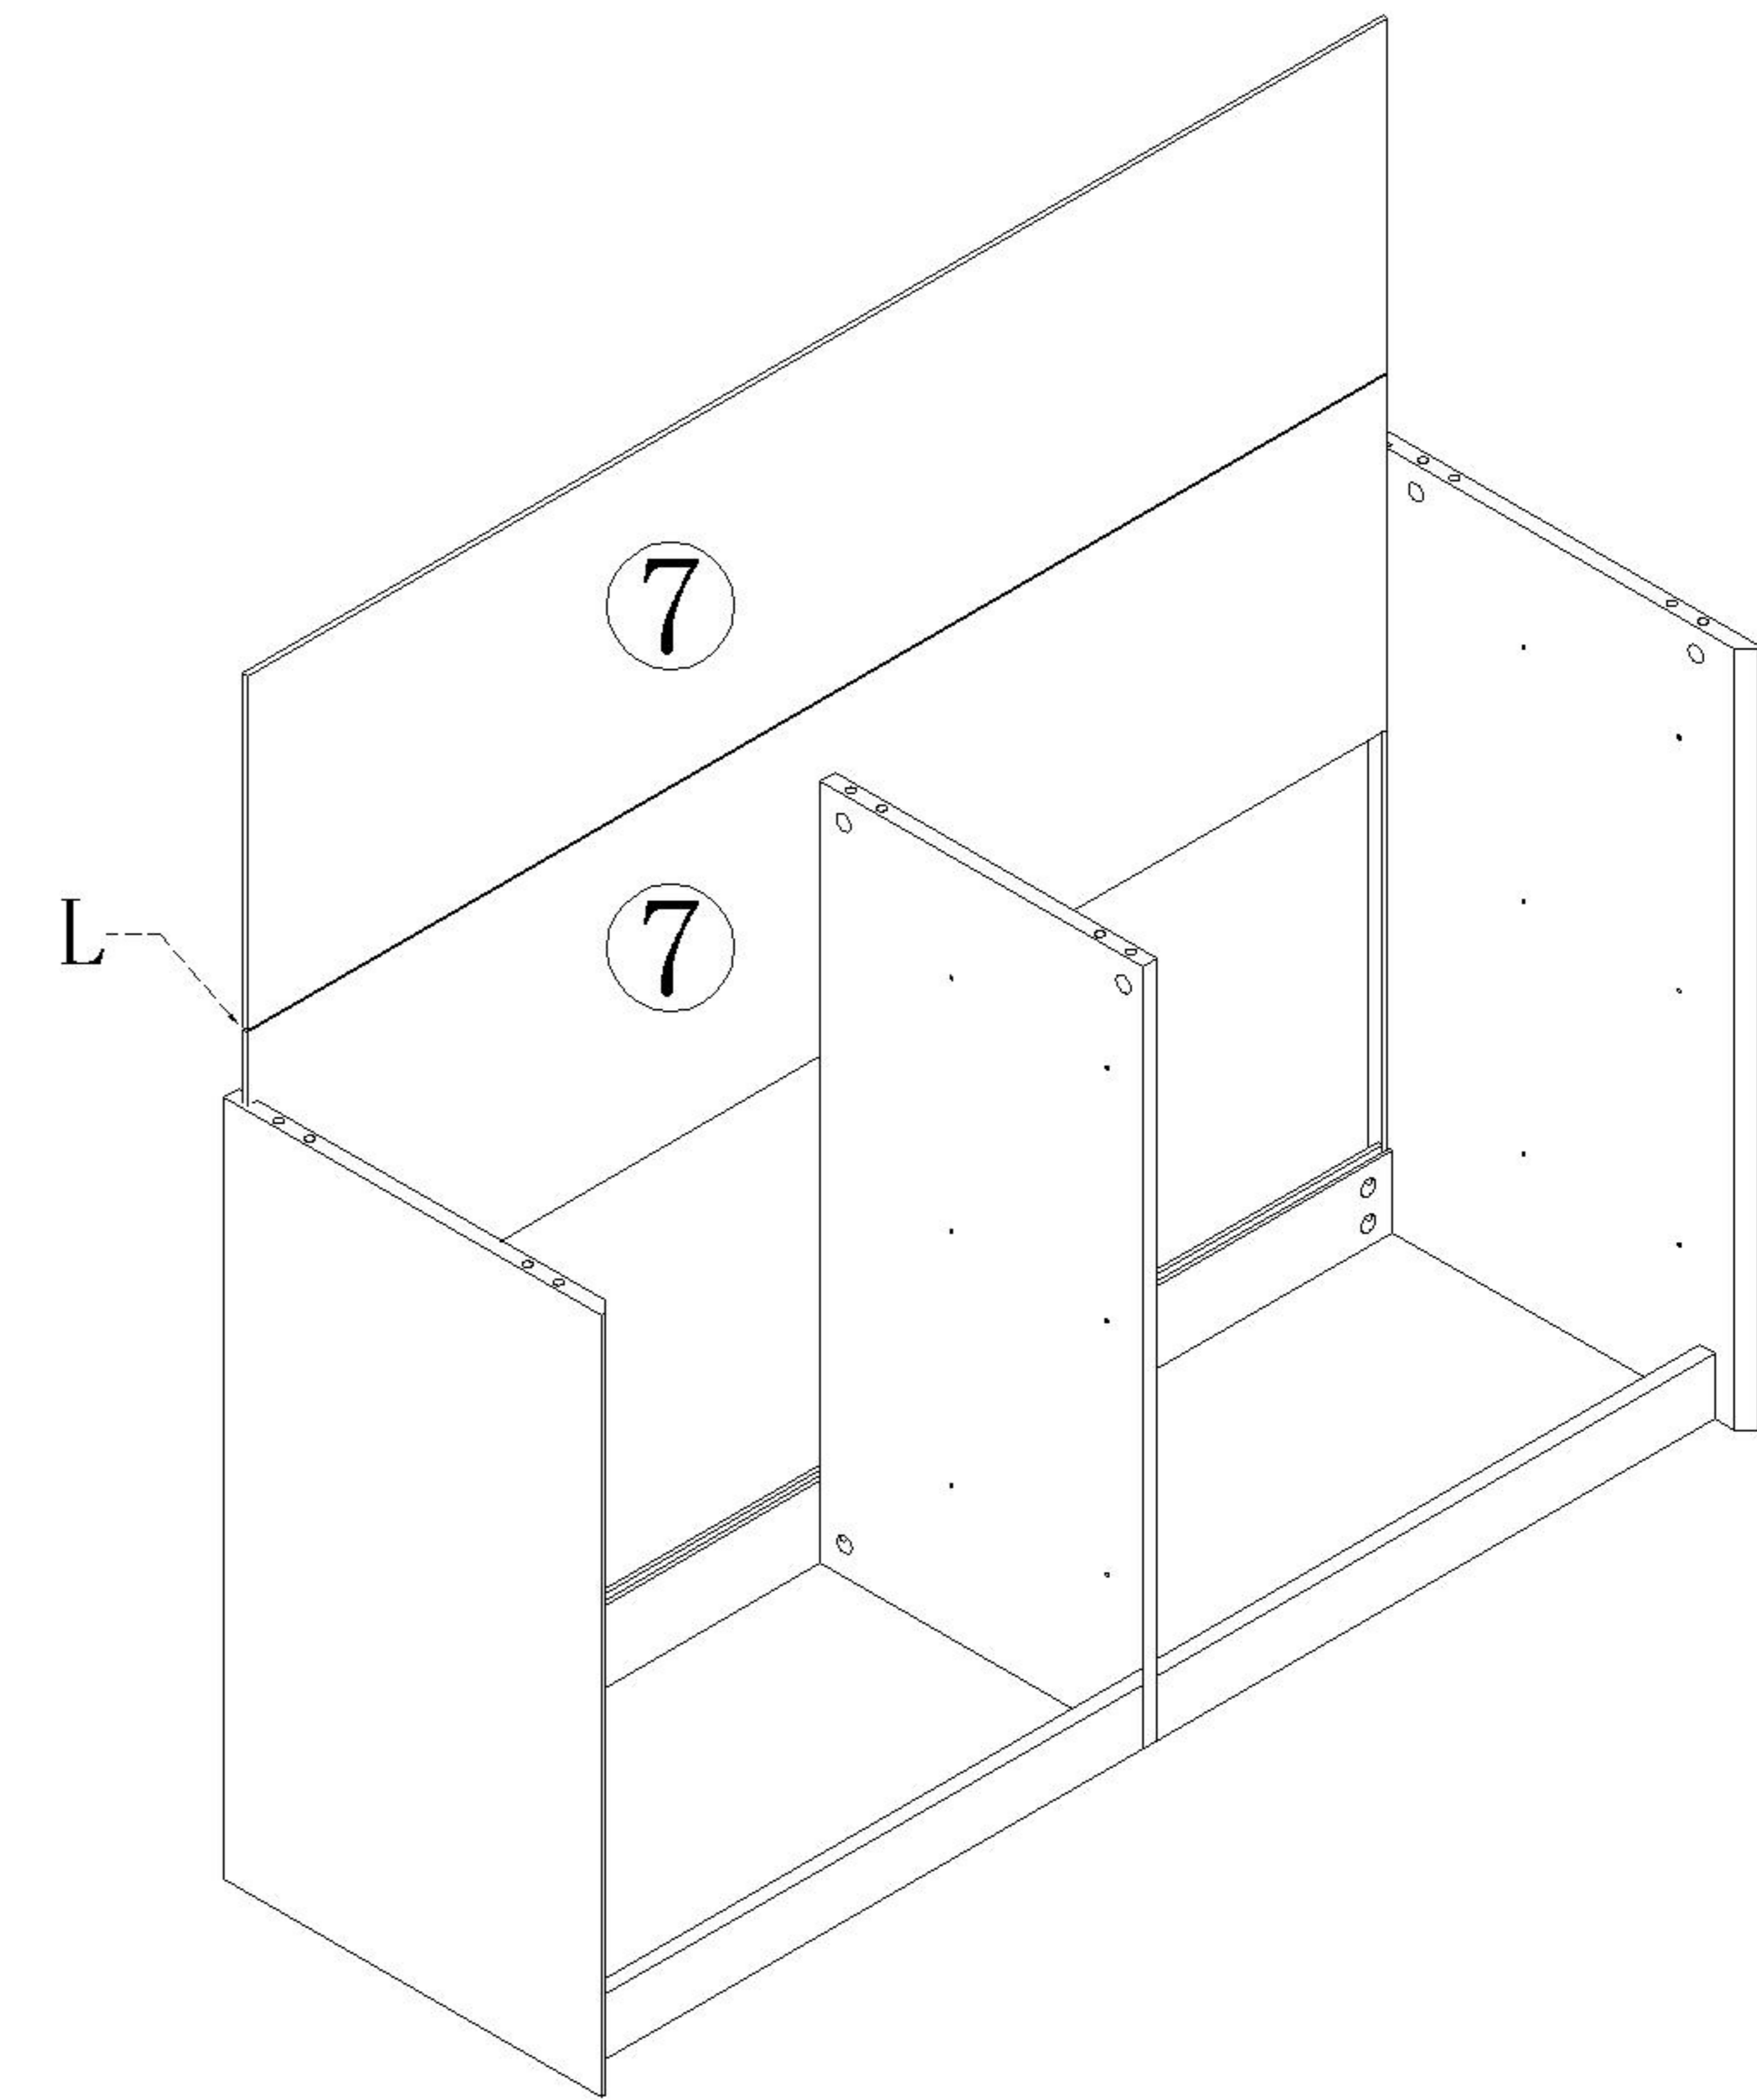

TV2E-A

安装方法

Installation method

阀门开关(下压为开)
Valve switch (press down to open)

前 Forward   后 Back

主轨 Main track

副轨 Sub track

三节滚珠导轨-10"
Three-section rail

二合一
two-in-one

(A)*8

(B)*8

(M)*4

5

(L)*1

6

(A)*6

(B)*6

(I)*6

7

(E)*36

(H)*6

8