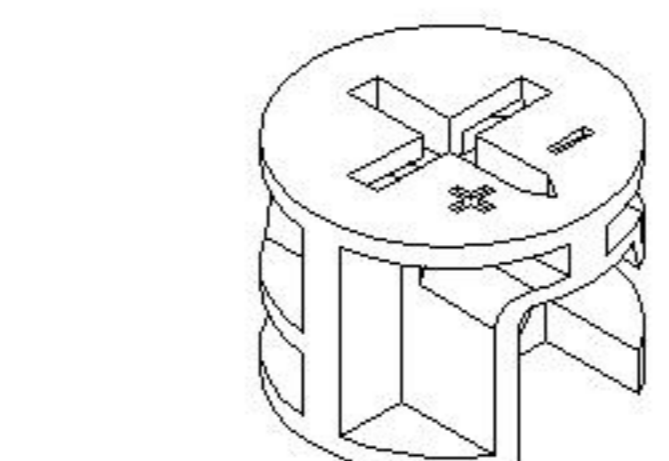

LINSY 林氏家居

五金表/Hardware list

部件表/Parts List

安装示意图/Assembly Instruction

产品名称 Model NO.

TV2E-A

产品规格 Specification

1195*390*715mm

安装工具 Tool

安装人数 Installer

(A)*16

二合一螺杆
2-in-1-screw

(B)*20

大三合一锁饼
3-in-1 large lock

(C)*25

小二合一杆
2-in-1 small rod

(D)*25

小三合一锁饼
3-in-1 small lock

(E)*76

白攻螺丝M3.5*12mm
Tapping screw

(F)*8

白攻螺丝M3.5*16mm
Tapping screw

(G)*25

白攻螺丝M4*10mm
Tapping screw