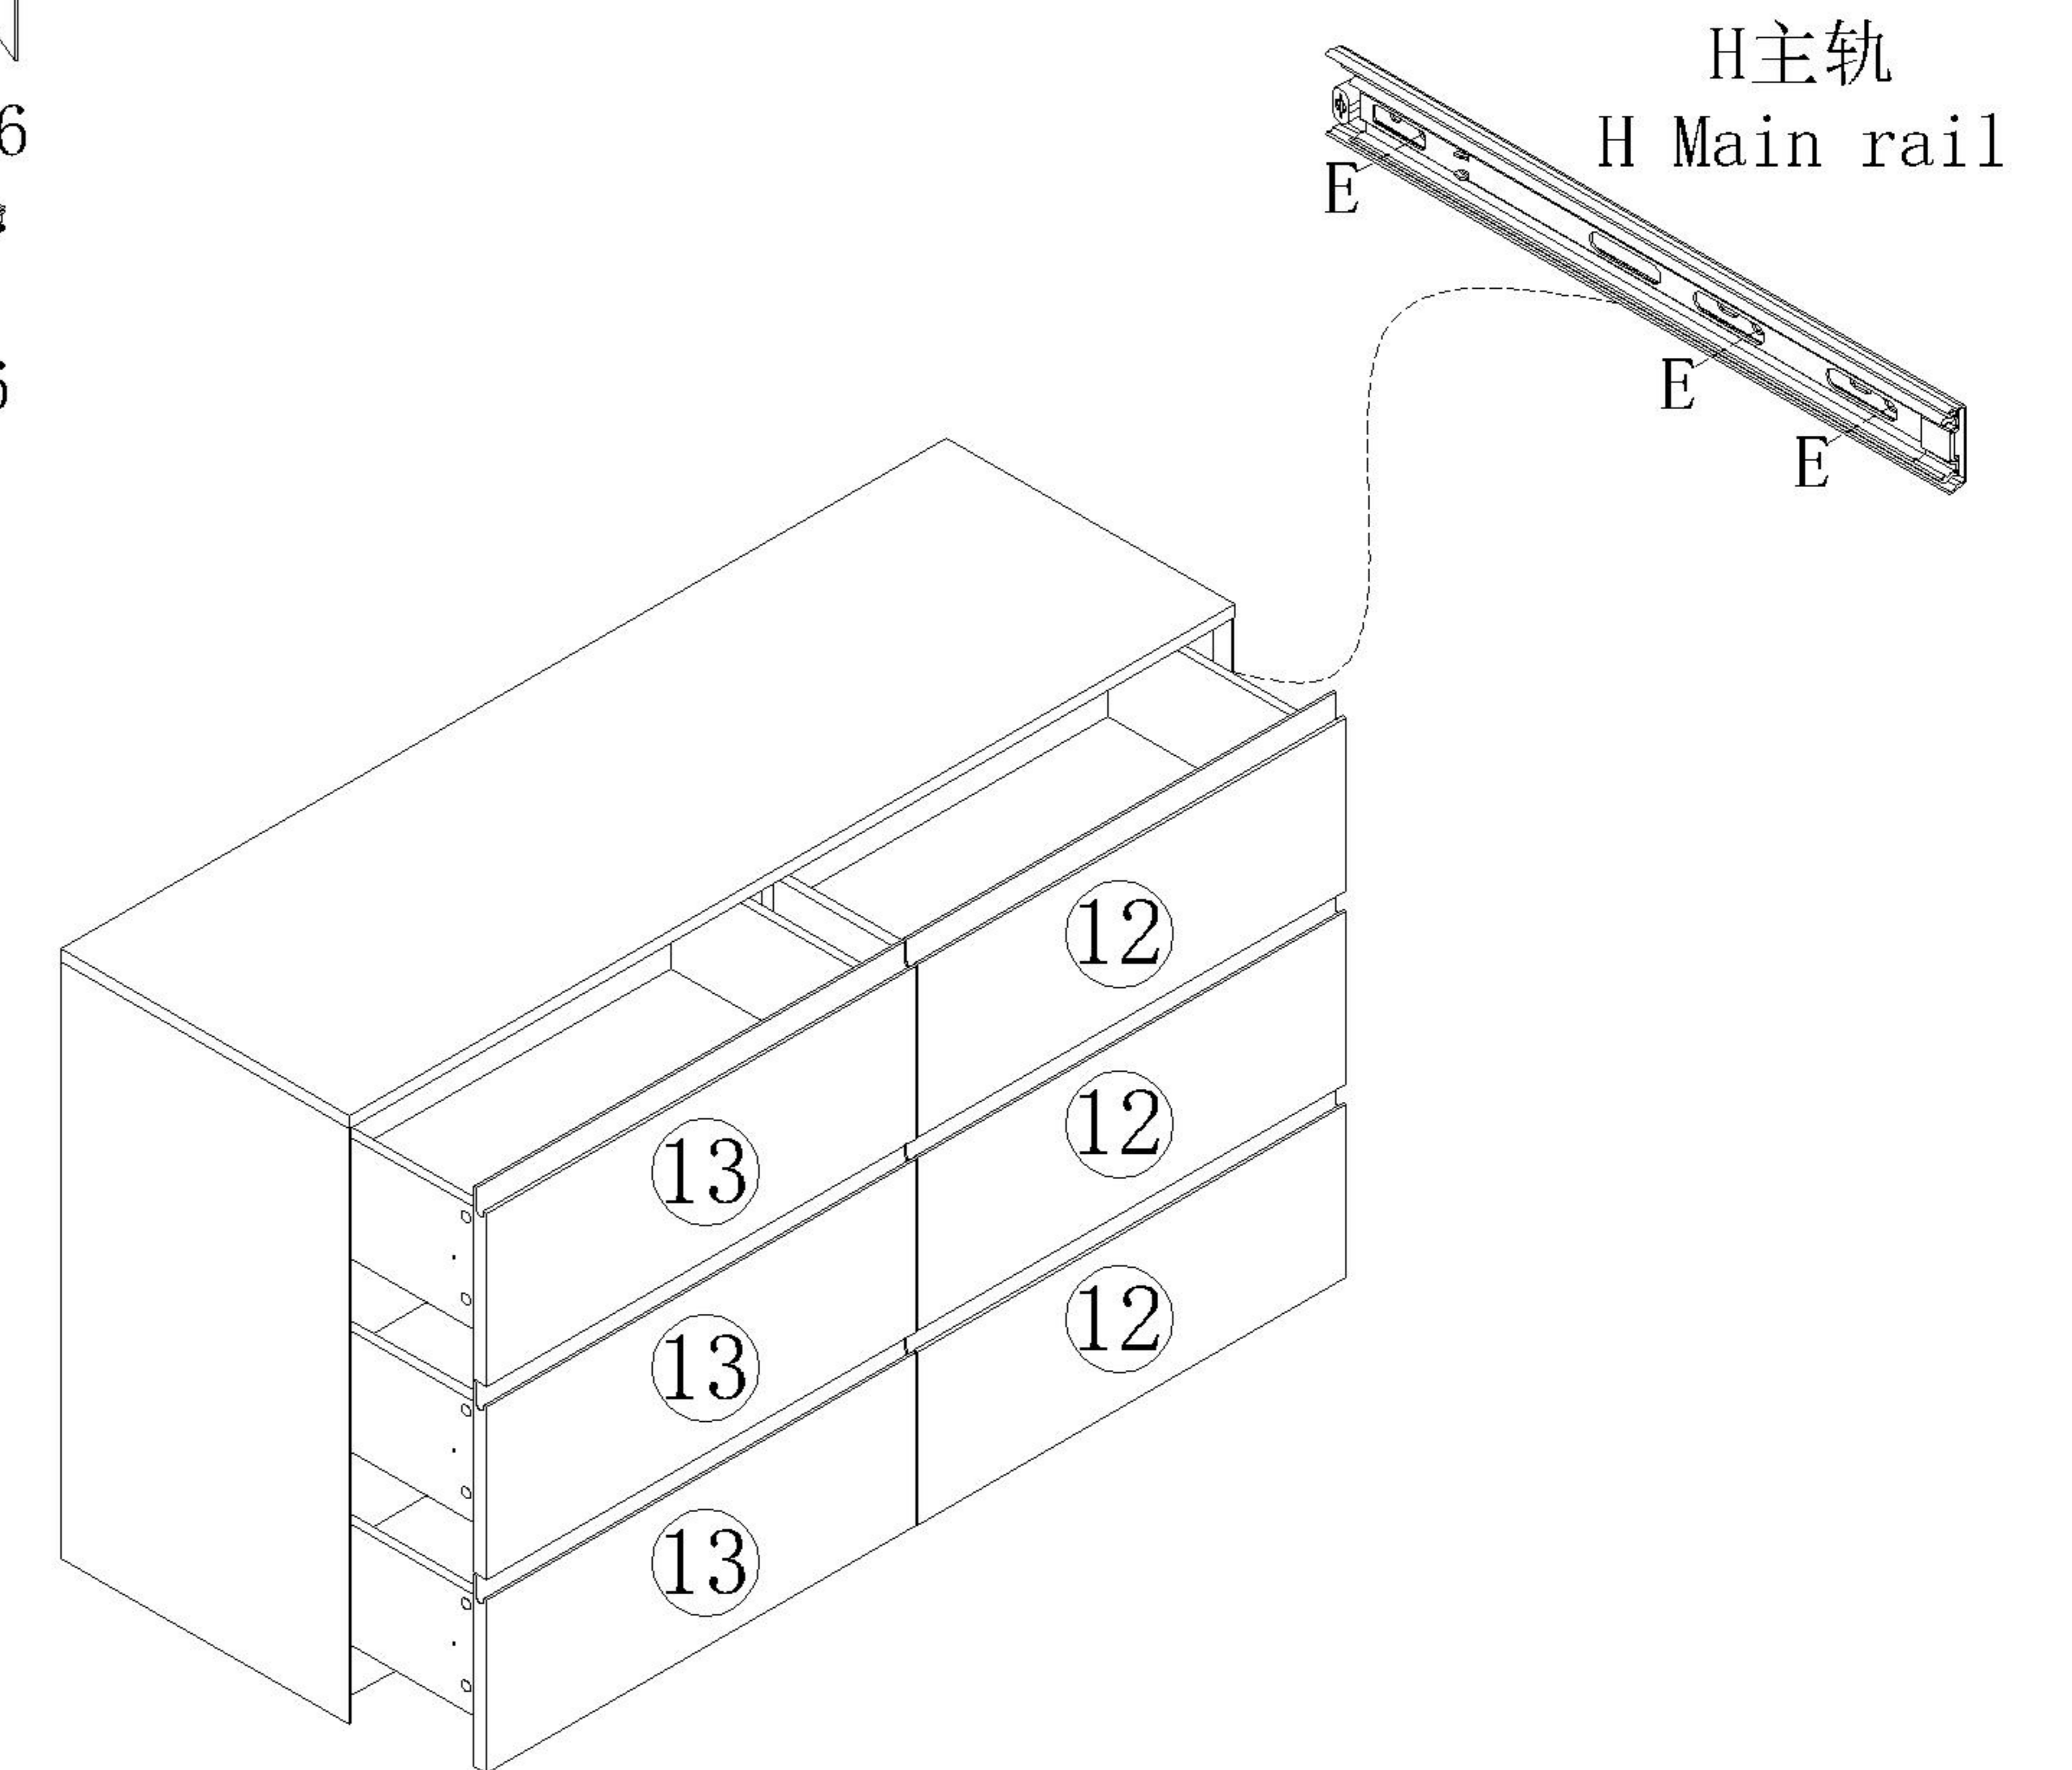

7

(E)*36

(H)*6