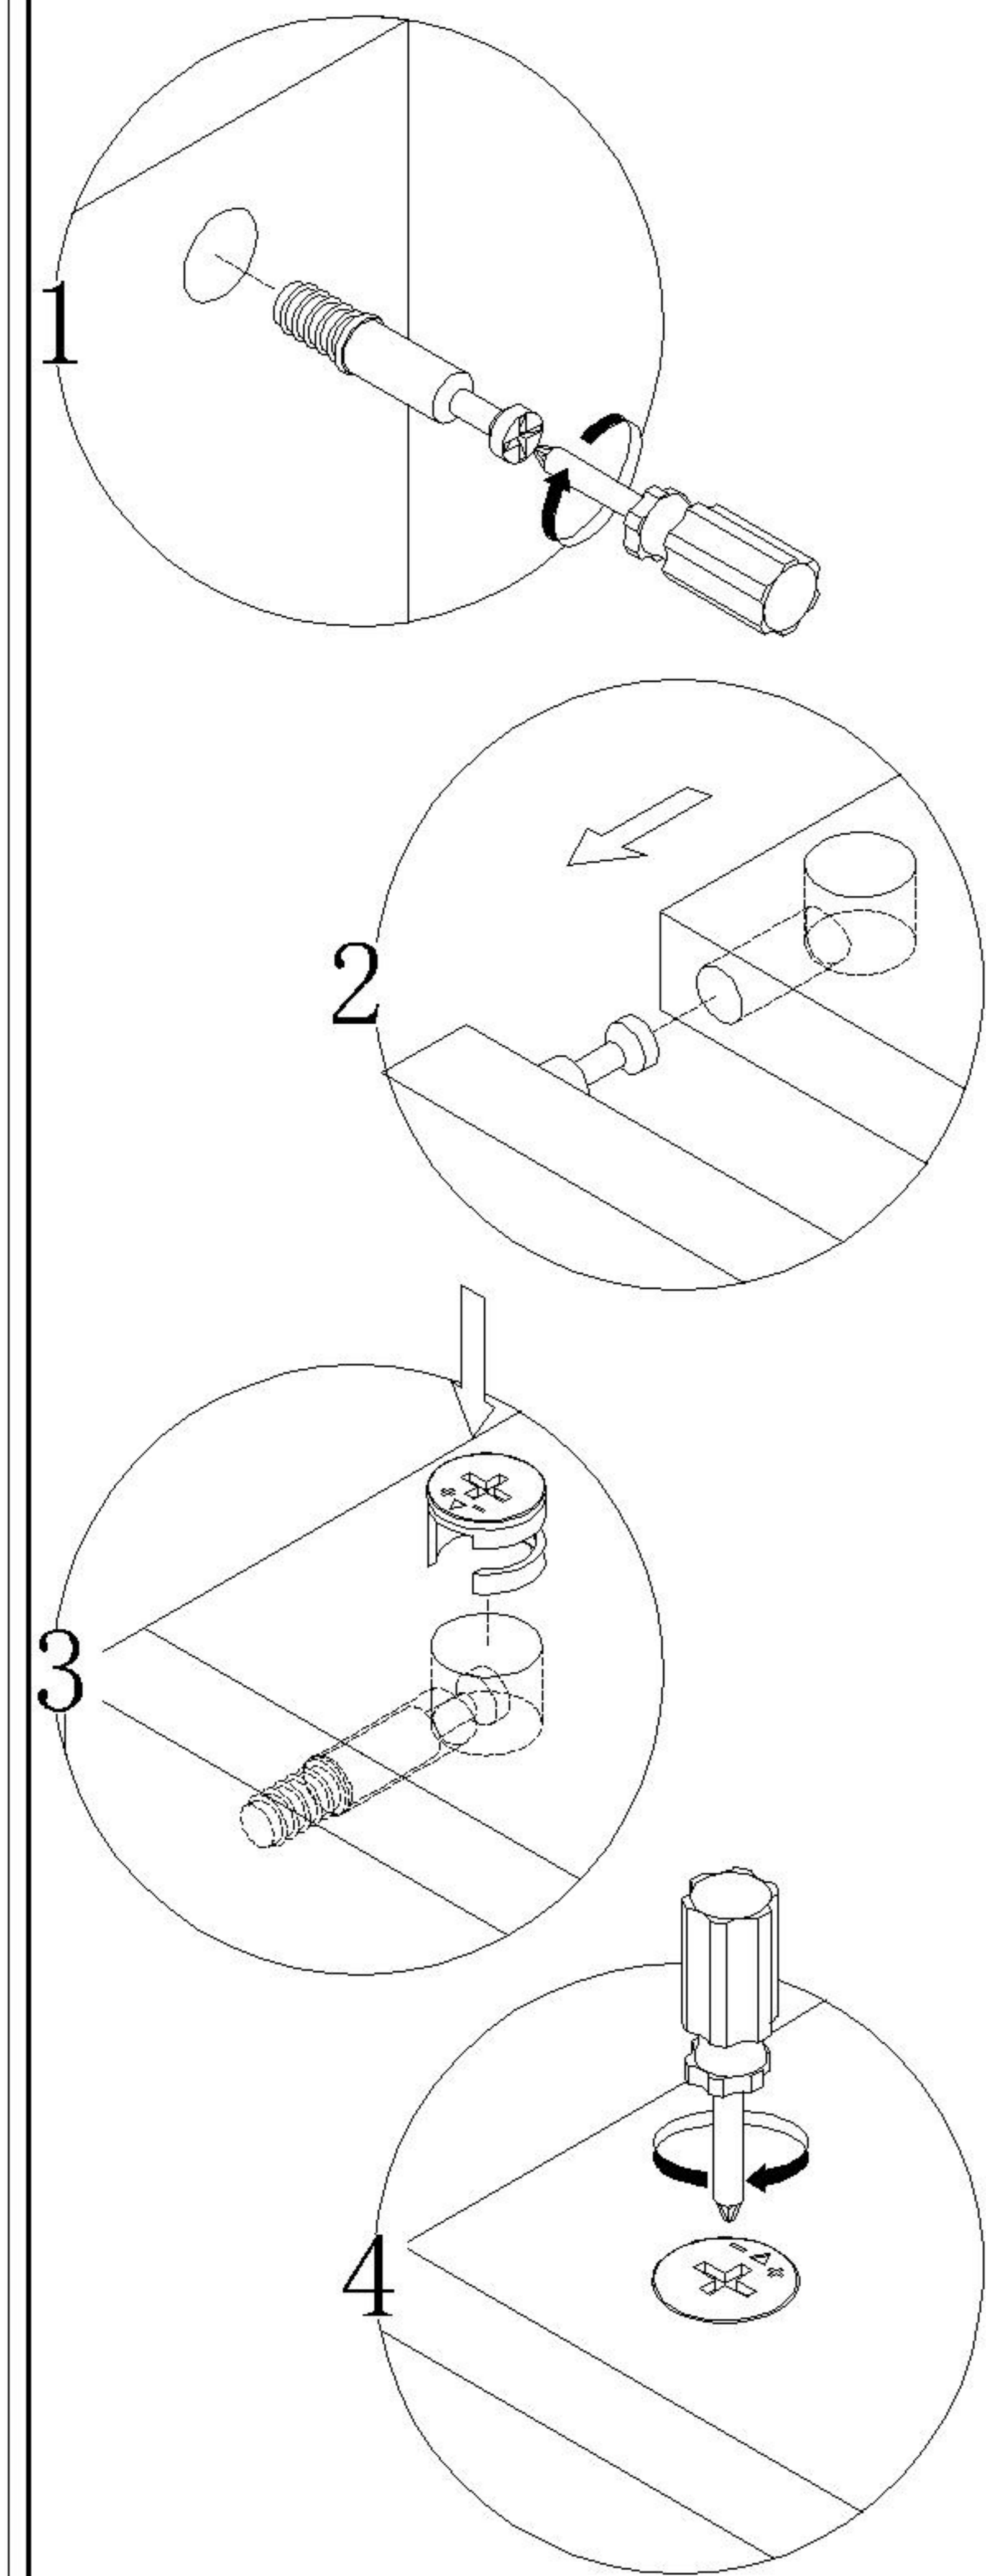

TV3C-A

安装方法/
Installation method

大二合一
two-in-one