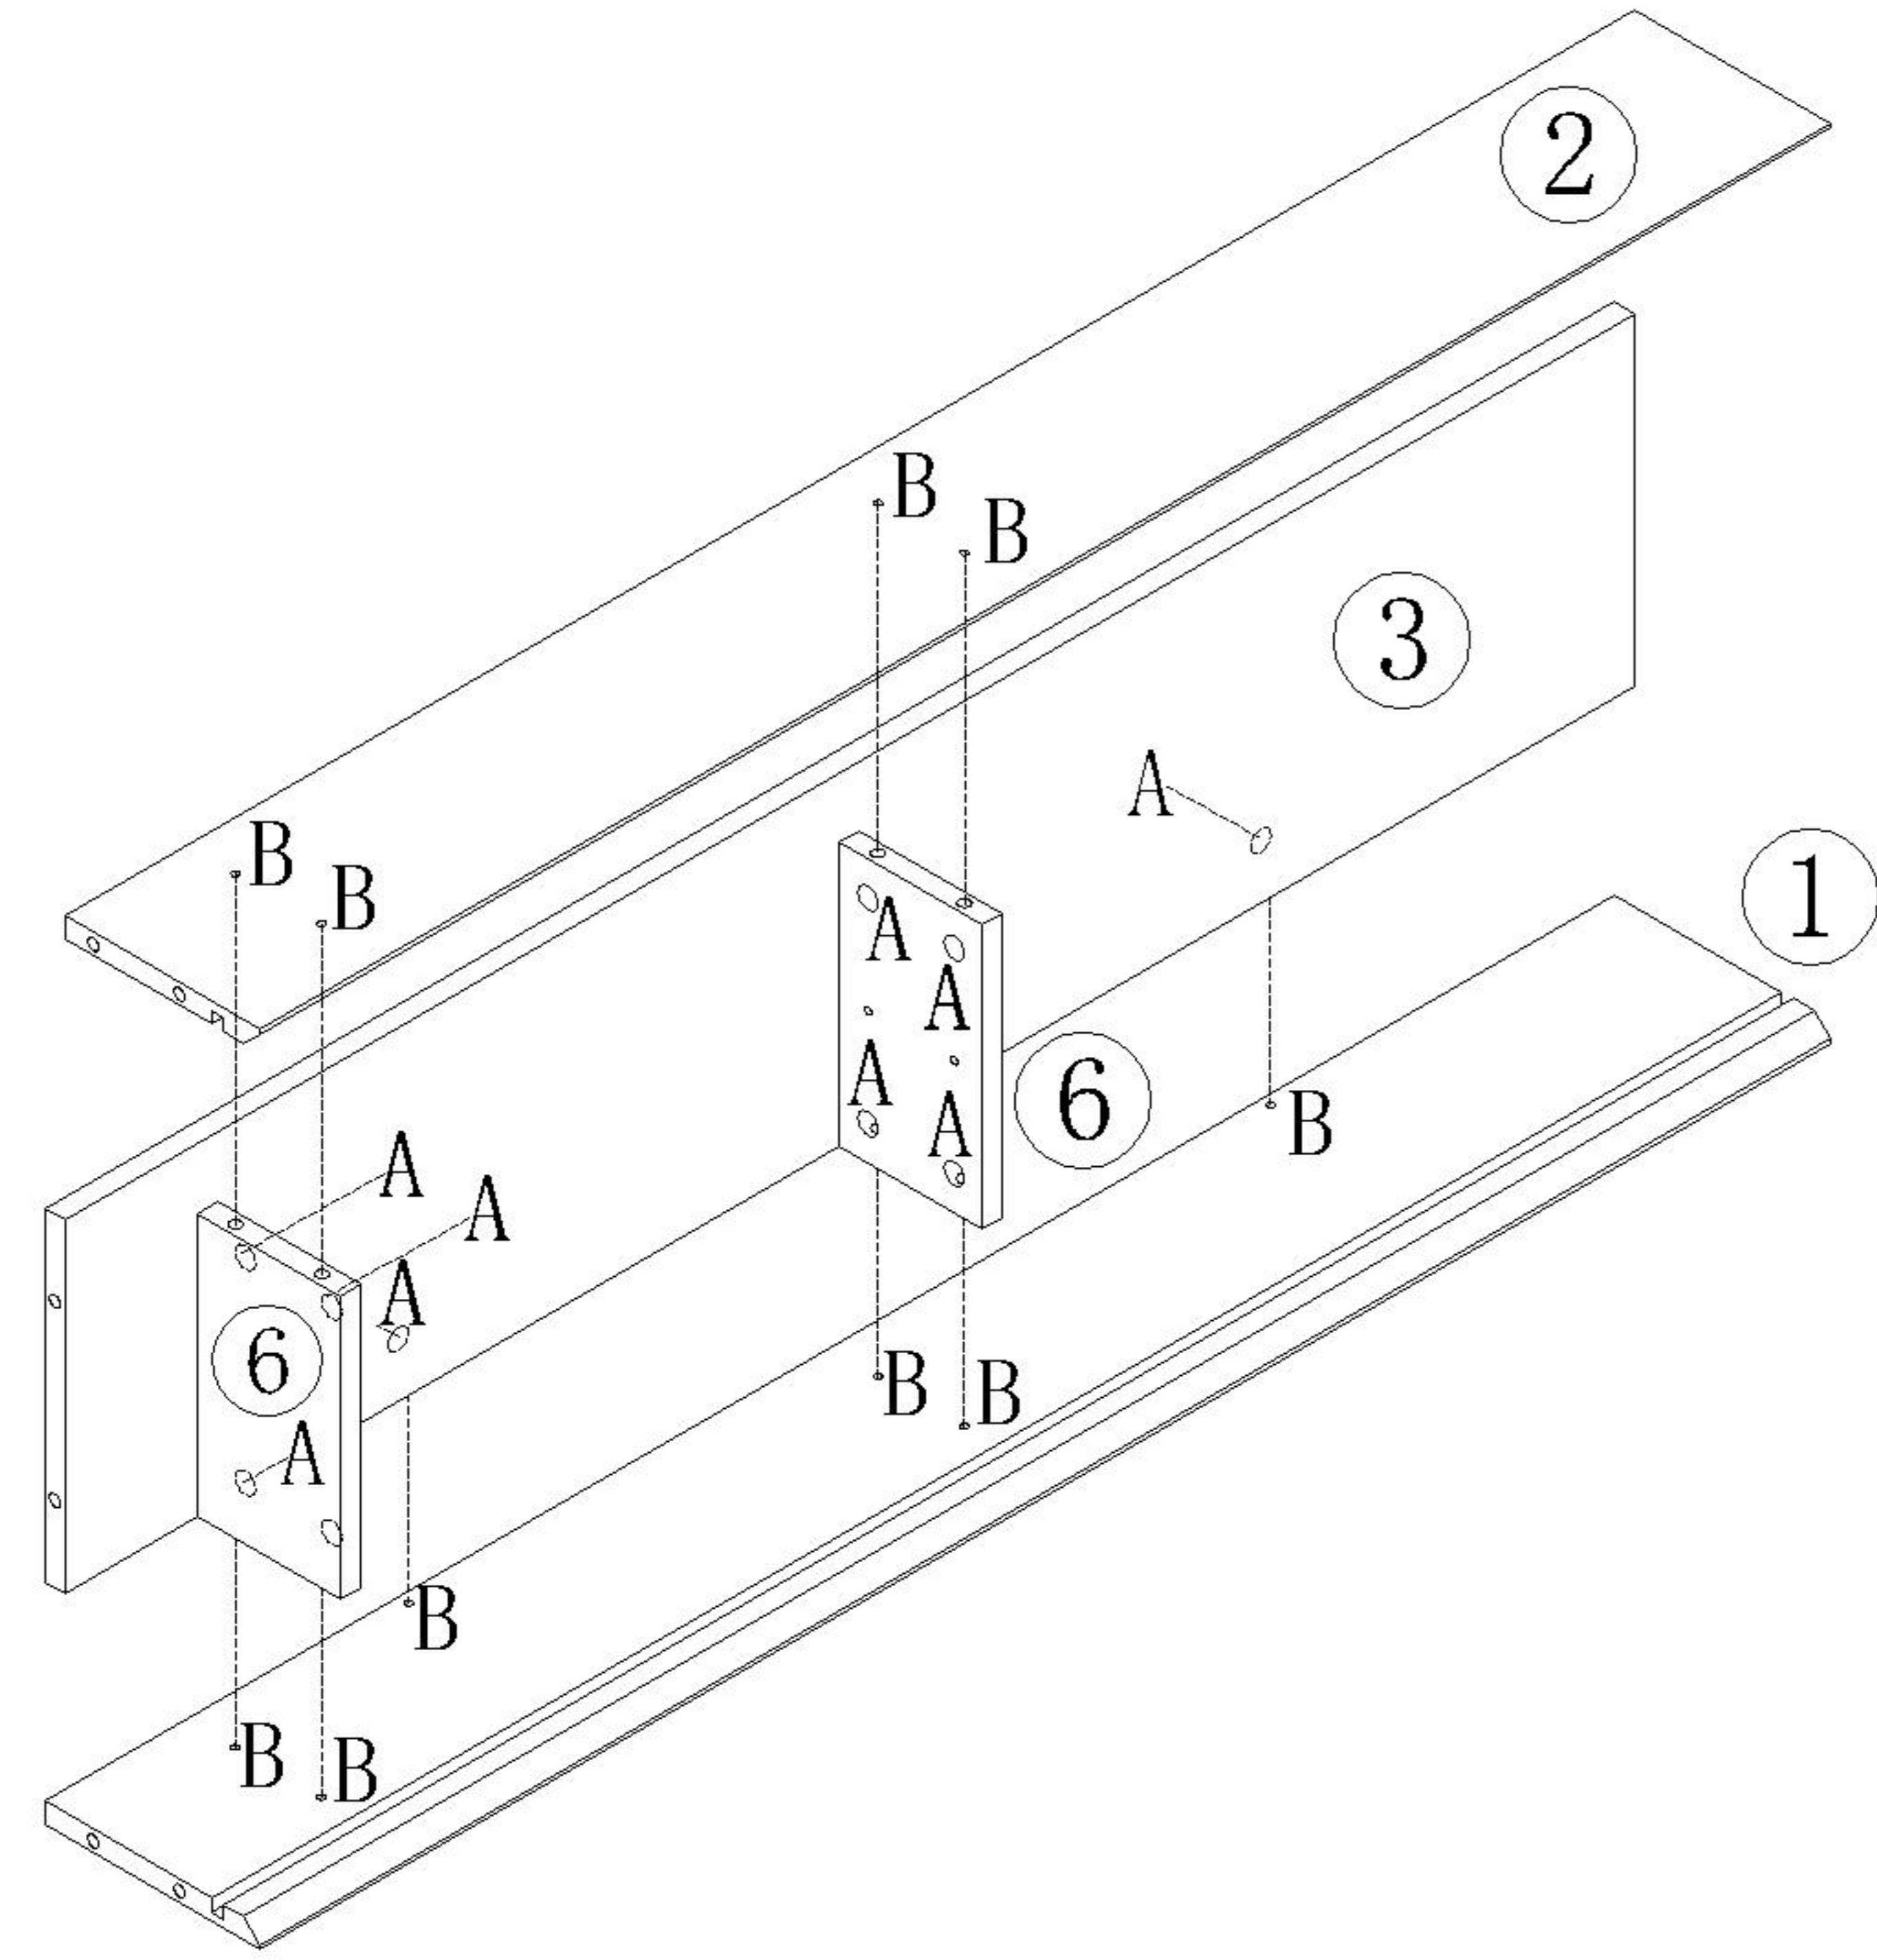

TV3C-A

安装方法/
Installation method

大二合一
two-in-one

1

2

调节此处到趟门轨槽内
Adjust here to the
track slot of the gate

3

4