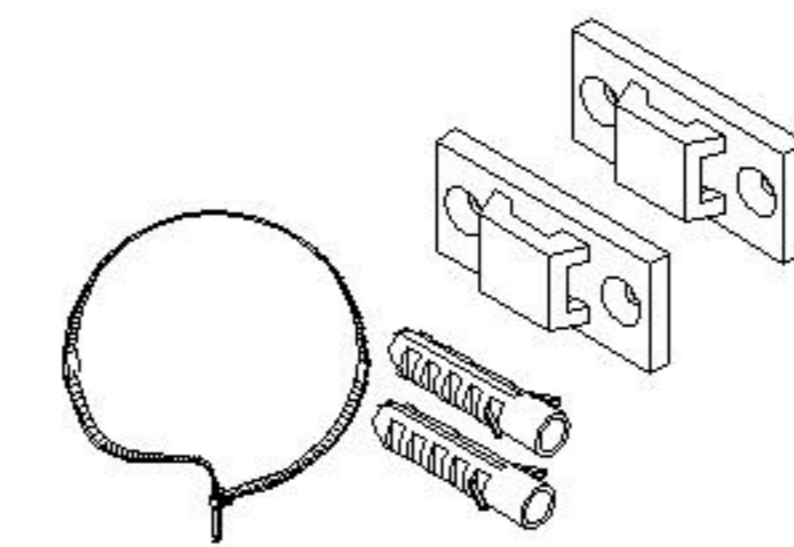

(D)*25

小三合一锁饼
3-in-1 small lock

(E)*76

白攻螺丝M3.5*12mm
Tapping screw

(F)*8

白攻螺丝M3.5*16mm
Tapping screw

(G)*25

白攻螺丝M4*10mm
Tapping screw

(H)*6

三节滚珠导轨10"
Three-section rail

(I)*6

木榫Ø8x30mm
Wood tenon

(J)*8

背板扣
White buckle

(K)*25

塑料螺母
Plastic Nut

(L)*1

夹板条L=1162
Splint strip

(M)*10

灰色毛毡垫
Foot pad

(N)*1

家具防倒器-白色
Anti-fall device

(O)* 2

双头三合一螺杆
double-head three-in-one screw