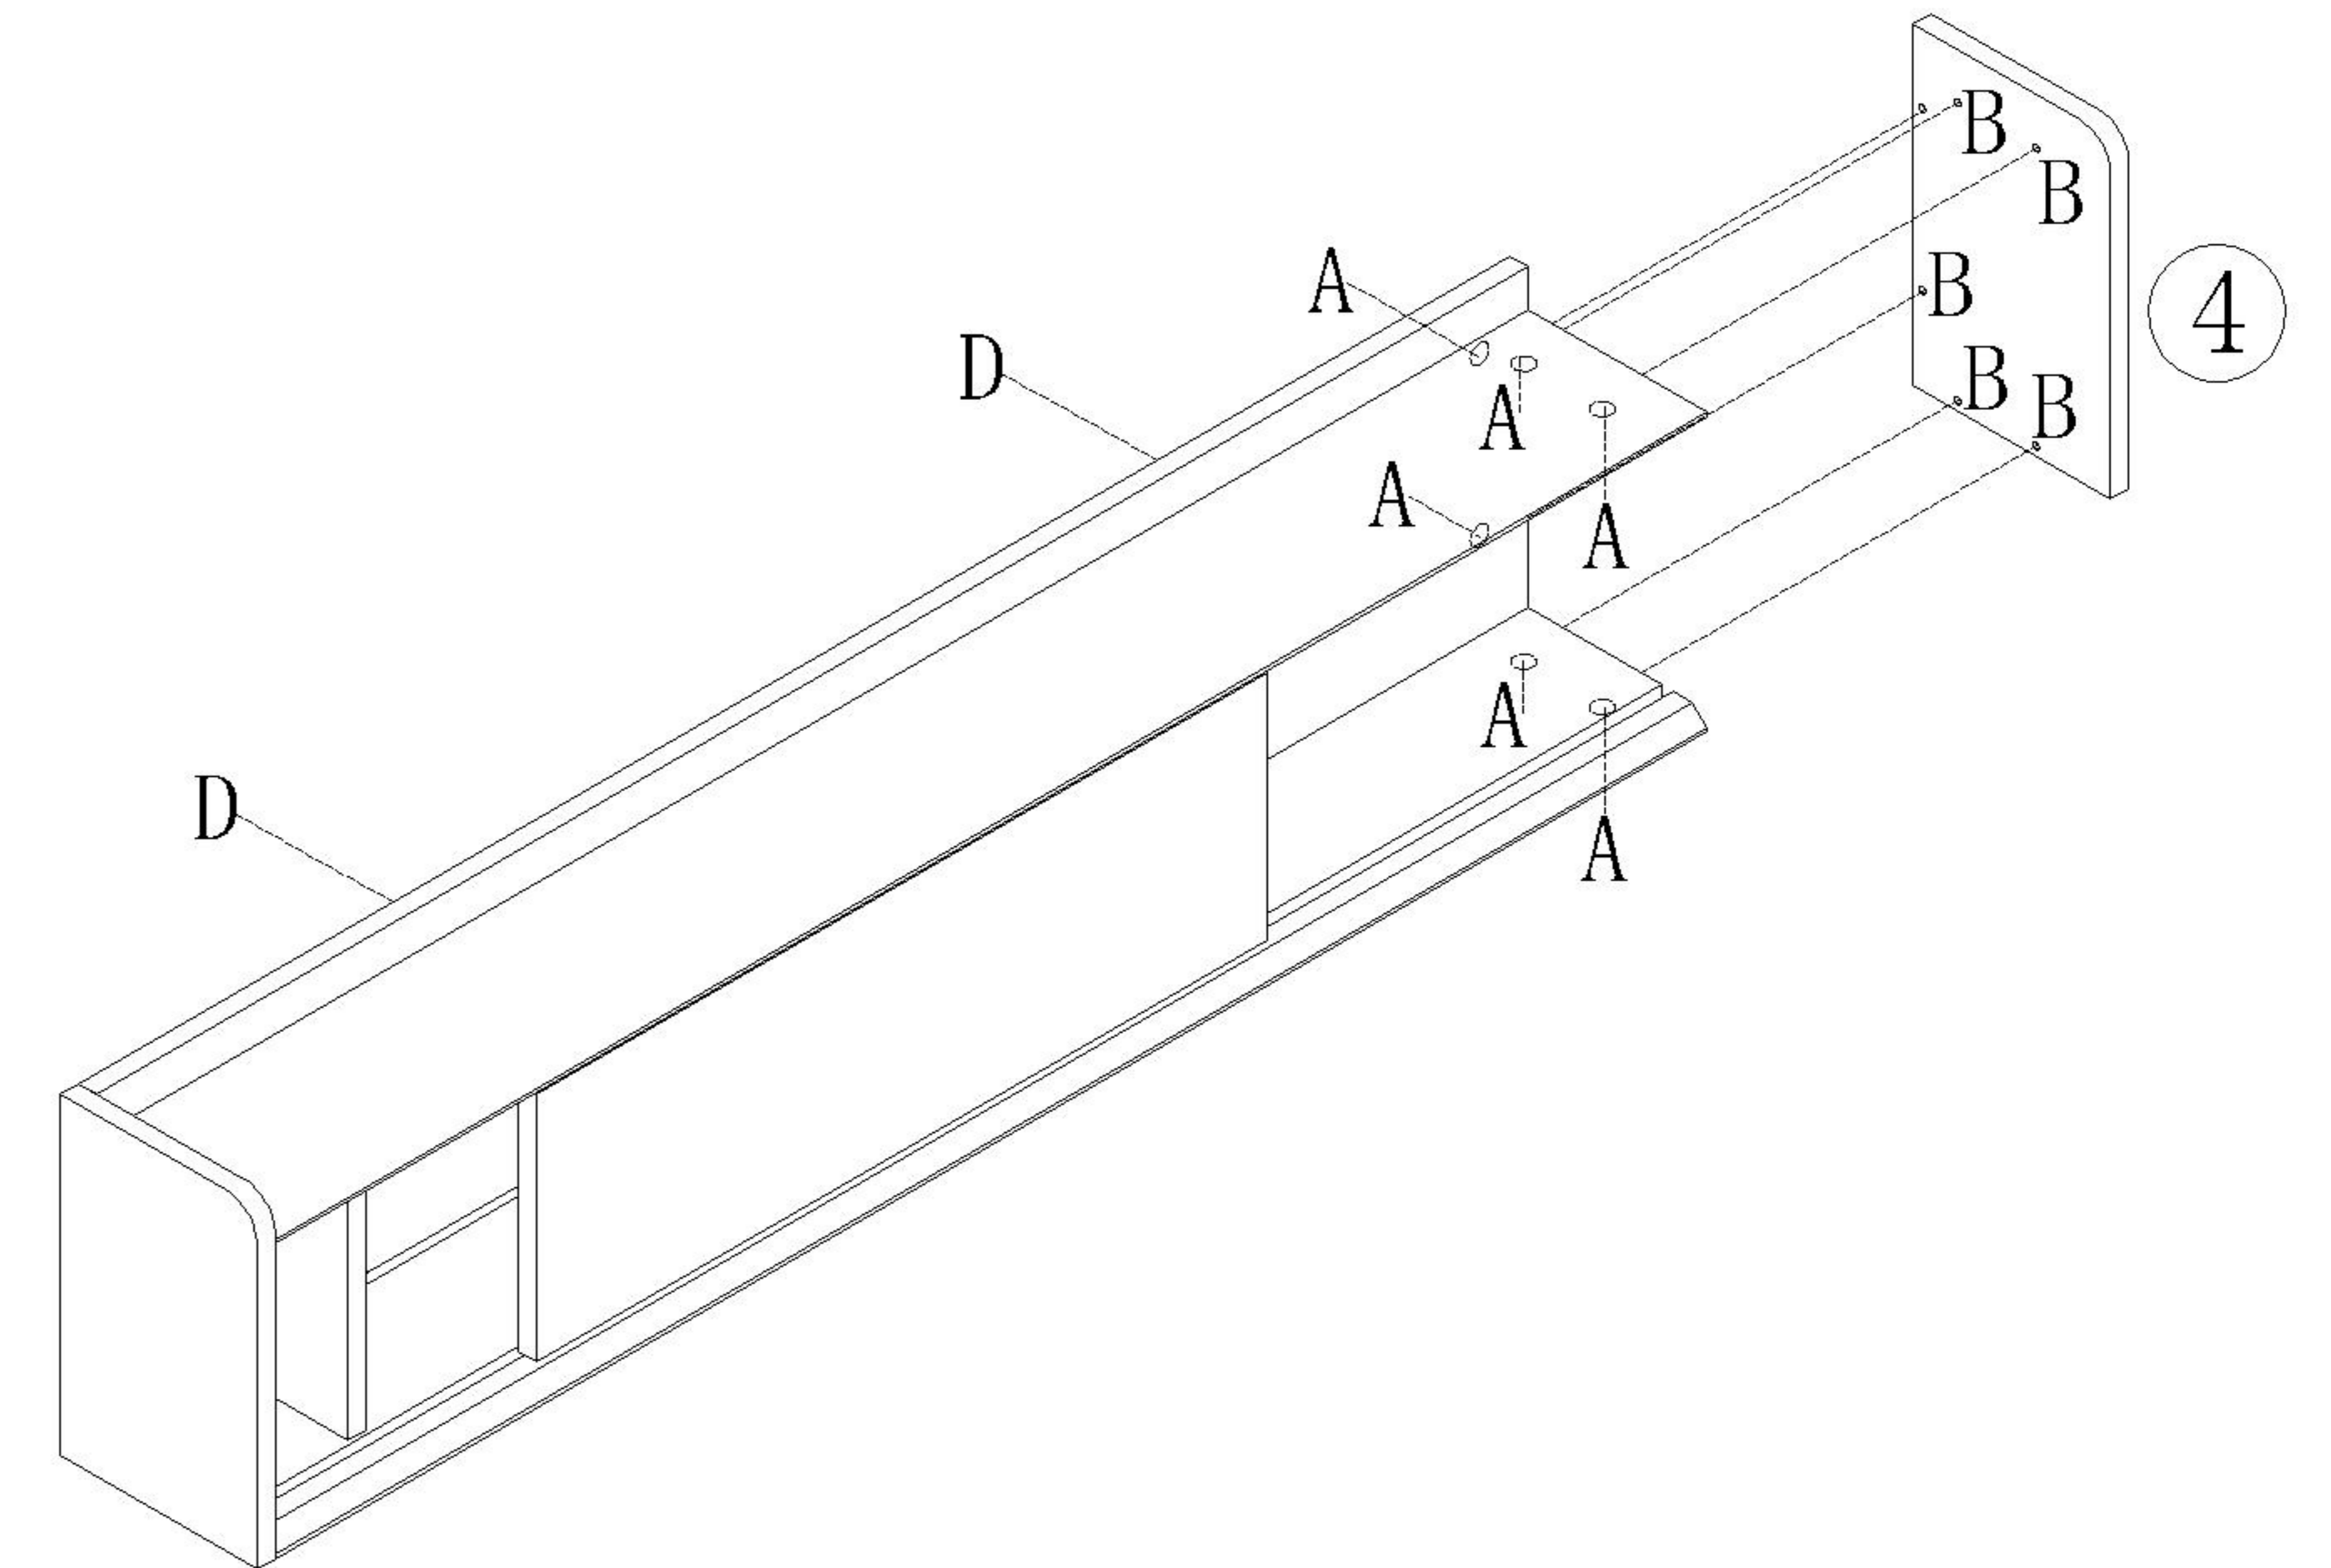

产品名称 Model NO.	TV3C-A
产品规格 Specification	1195*160*255mm
安装工具 Tool	安装人数 Installer
	

(A)* 23	(B)* 23	(C)* 21	(D)* 2
			
大三合一锁饼(15mm) Three-in-one large lock	二合一螺杆(35mm) 2-in-1-screw	自攻螺丝M3.5x12mm Self-tapping screw	自攻螺丝M4x25mm Self-tapping screw
(E)* 4	(F)* 2	(G)* 1	(H)* 2
			
活动层板托杆/叉 Movable laminate support rod/fork	趟门轮 Gate wheel	层板玻璃 Laminated glass	连接铁片 Connecting iron sheet

TV3C-A

安装方法/
Installation method

大二合一
two-in-one

1

2

调节此处到趟门轨槽内
Adjust here to the
track slot of the gate

3

4