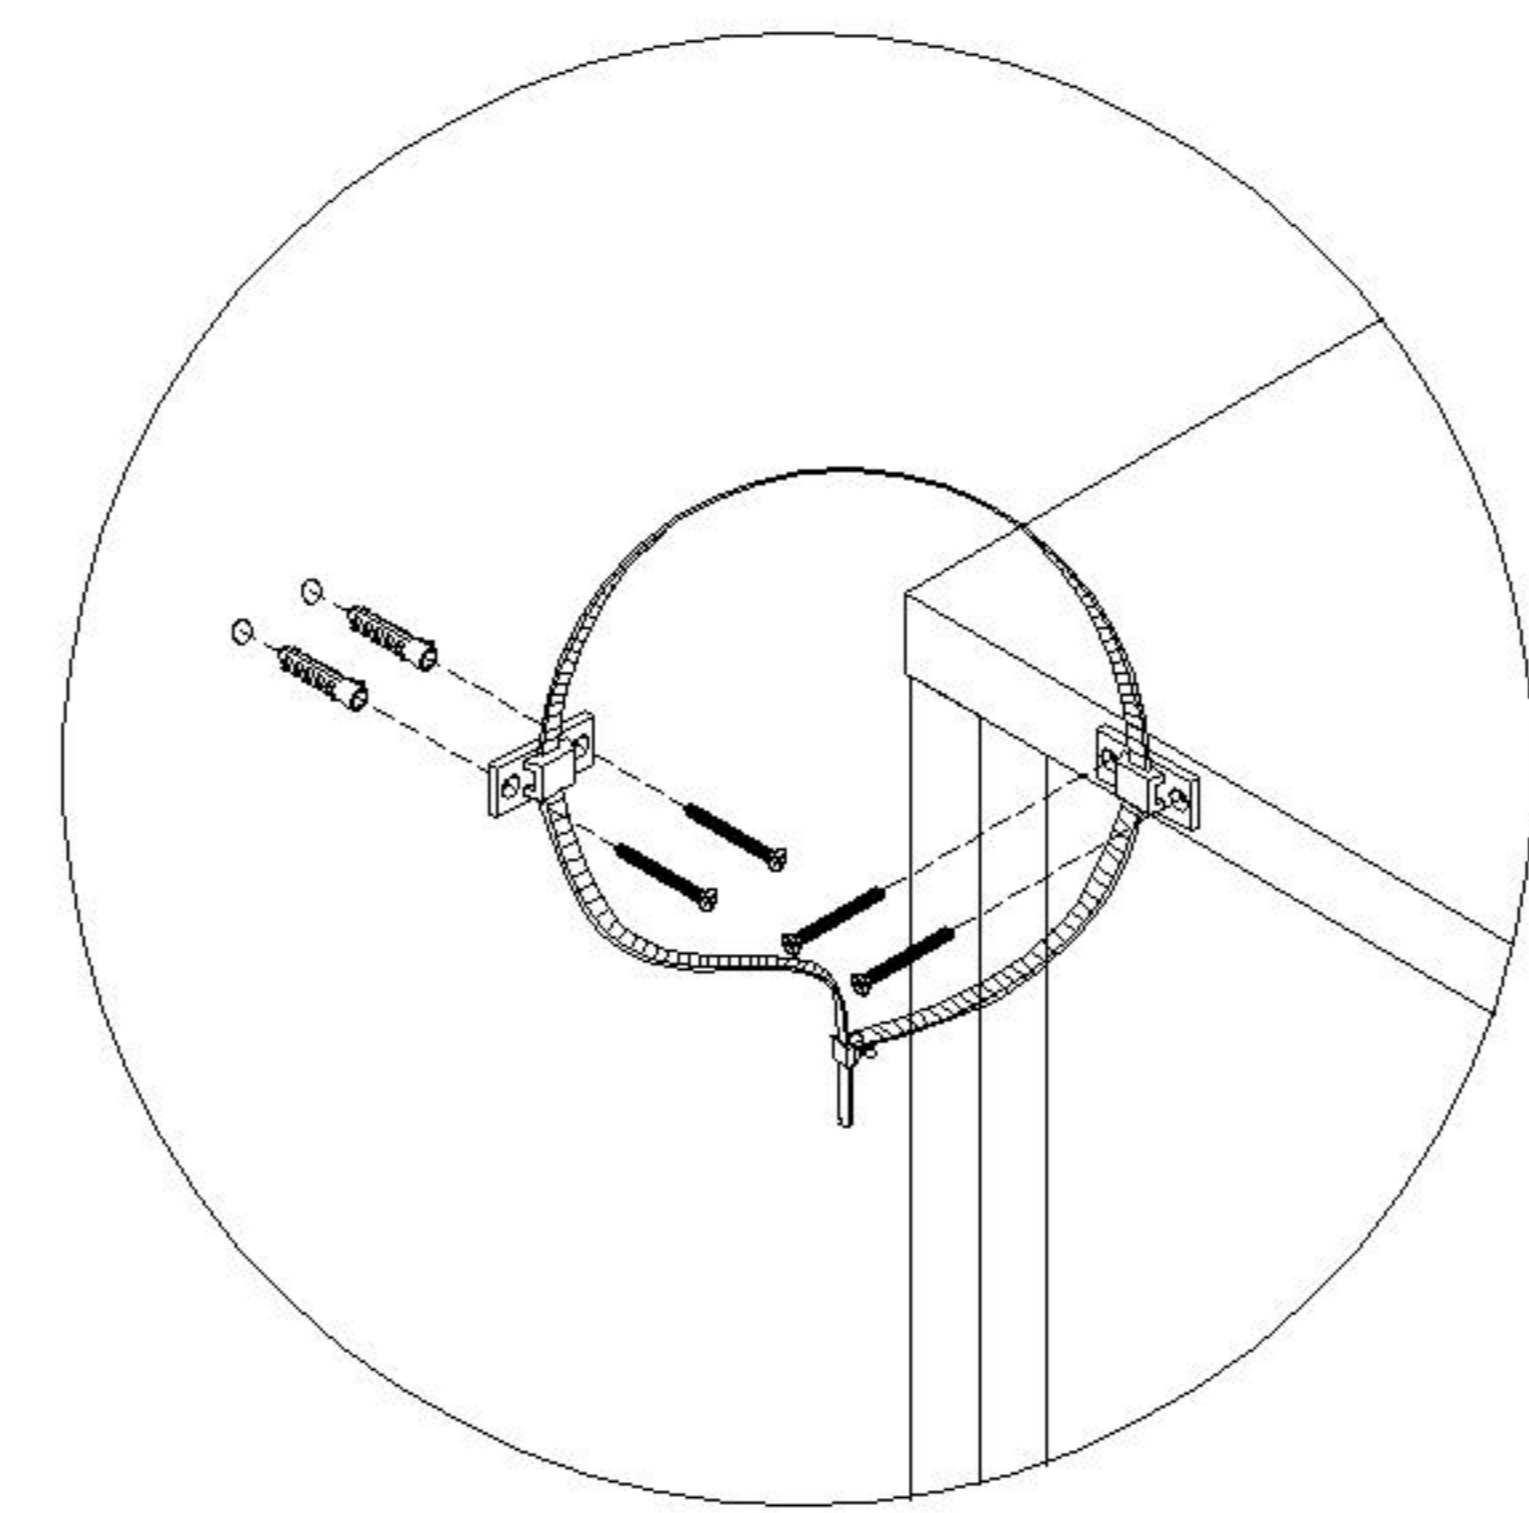

背板扣
Back Plate Buckle

(J)*8

(F)*8

9

(N)*1

N放大图
Enlarged drawing

10

安装示意图/Assembly Instruction

产品名称 Model NO.	TV3C-A
产品规格 Specification	1195*160*255mm
安装工具 Tool	安装人数 Installer
	

(A)* 23	(B)* 23	(C)* 21	(D)* 2
			
大三合一锁饼(15mm) Three-in-one large lock	二合一螺杆(35mm) 2-in-1-screw	自攻螺丝M3.5x12mm Self-tapping screw	自攻螺丝M4x25mm Self-tapping screw
(E)* 4	(F)* 2	(G)* 1	(H)* 2
			
活动层板托杆/叉 Movable laminate support rod/fork	趟门轮 Gate wheel	层板玻璃 Laminated glass	连接铁片 Connecting iron sheet