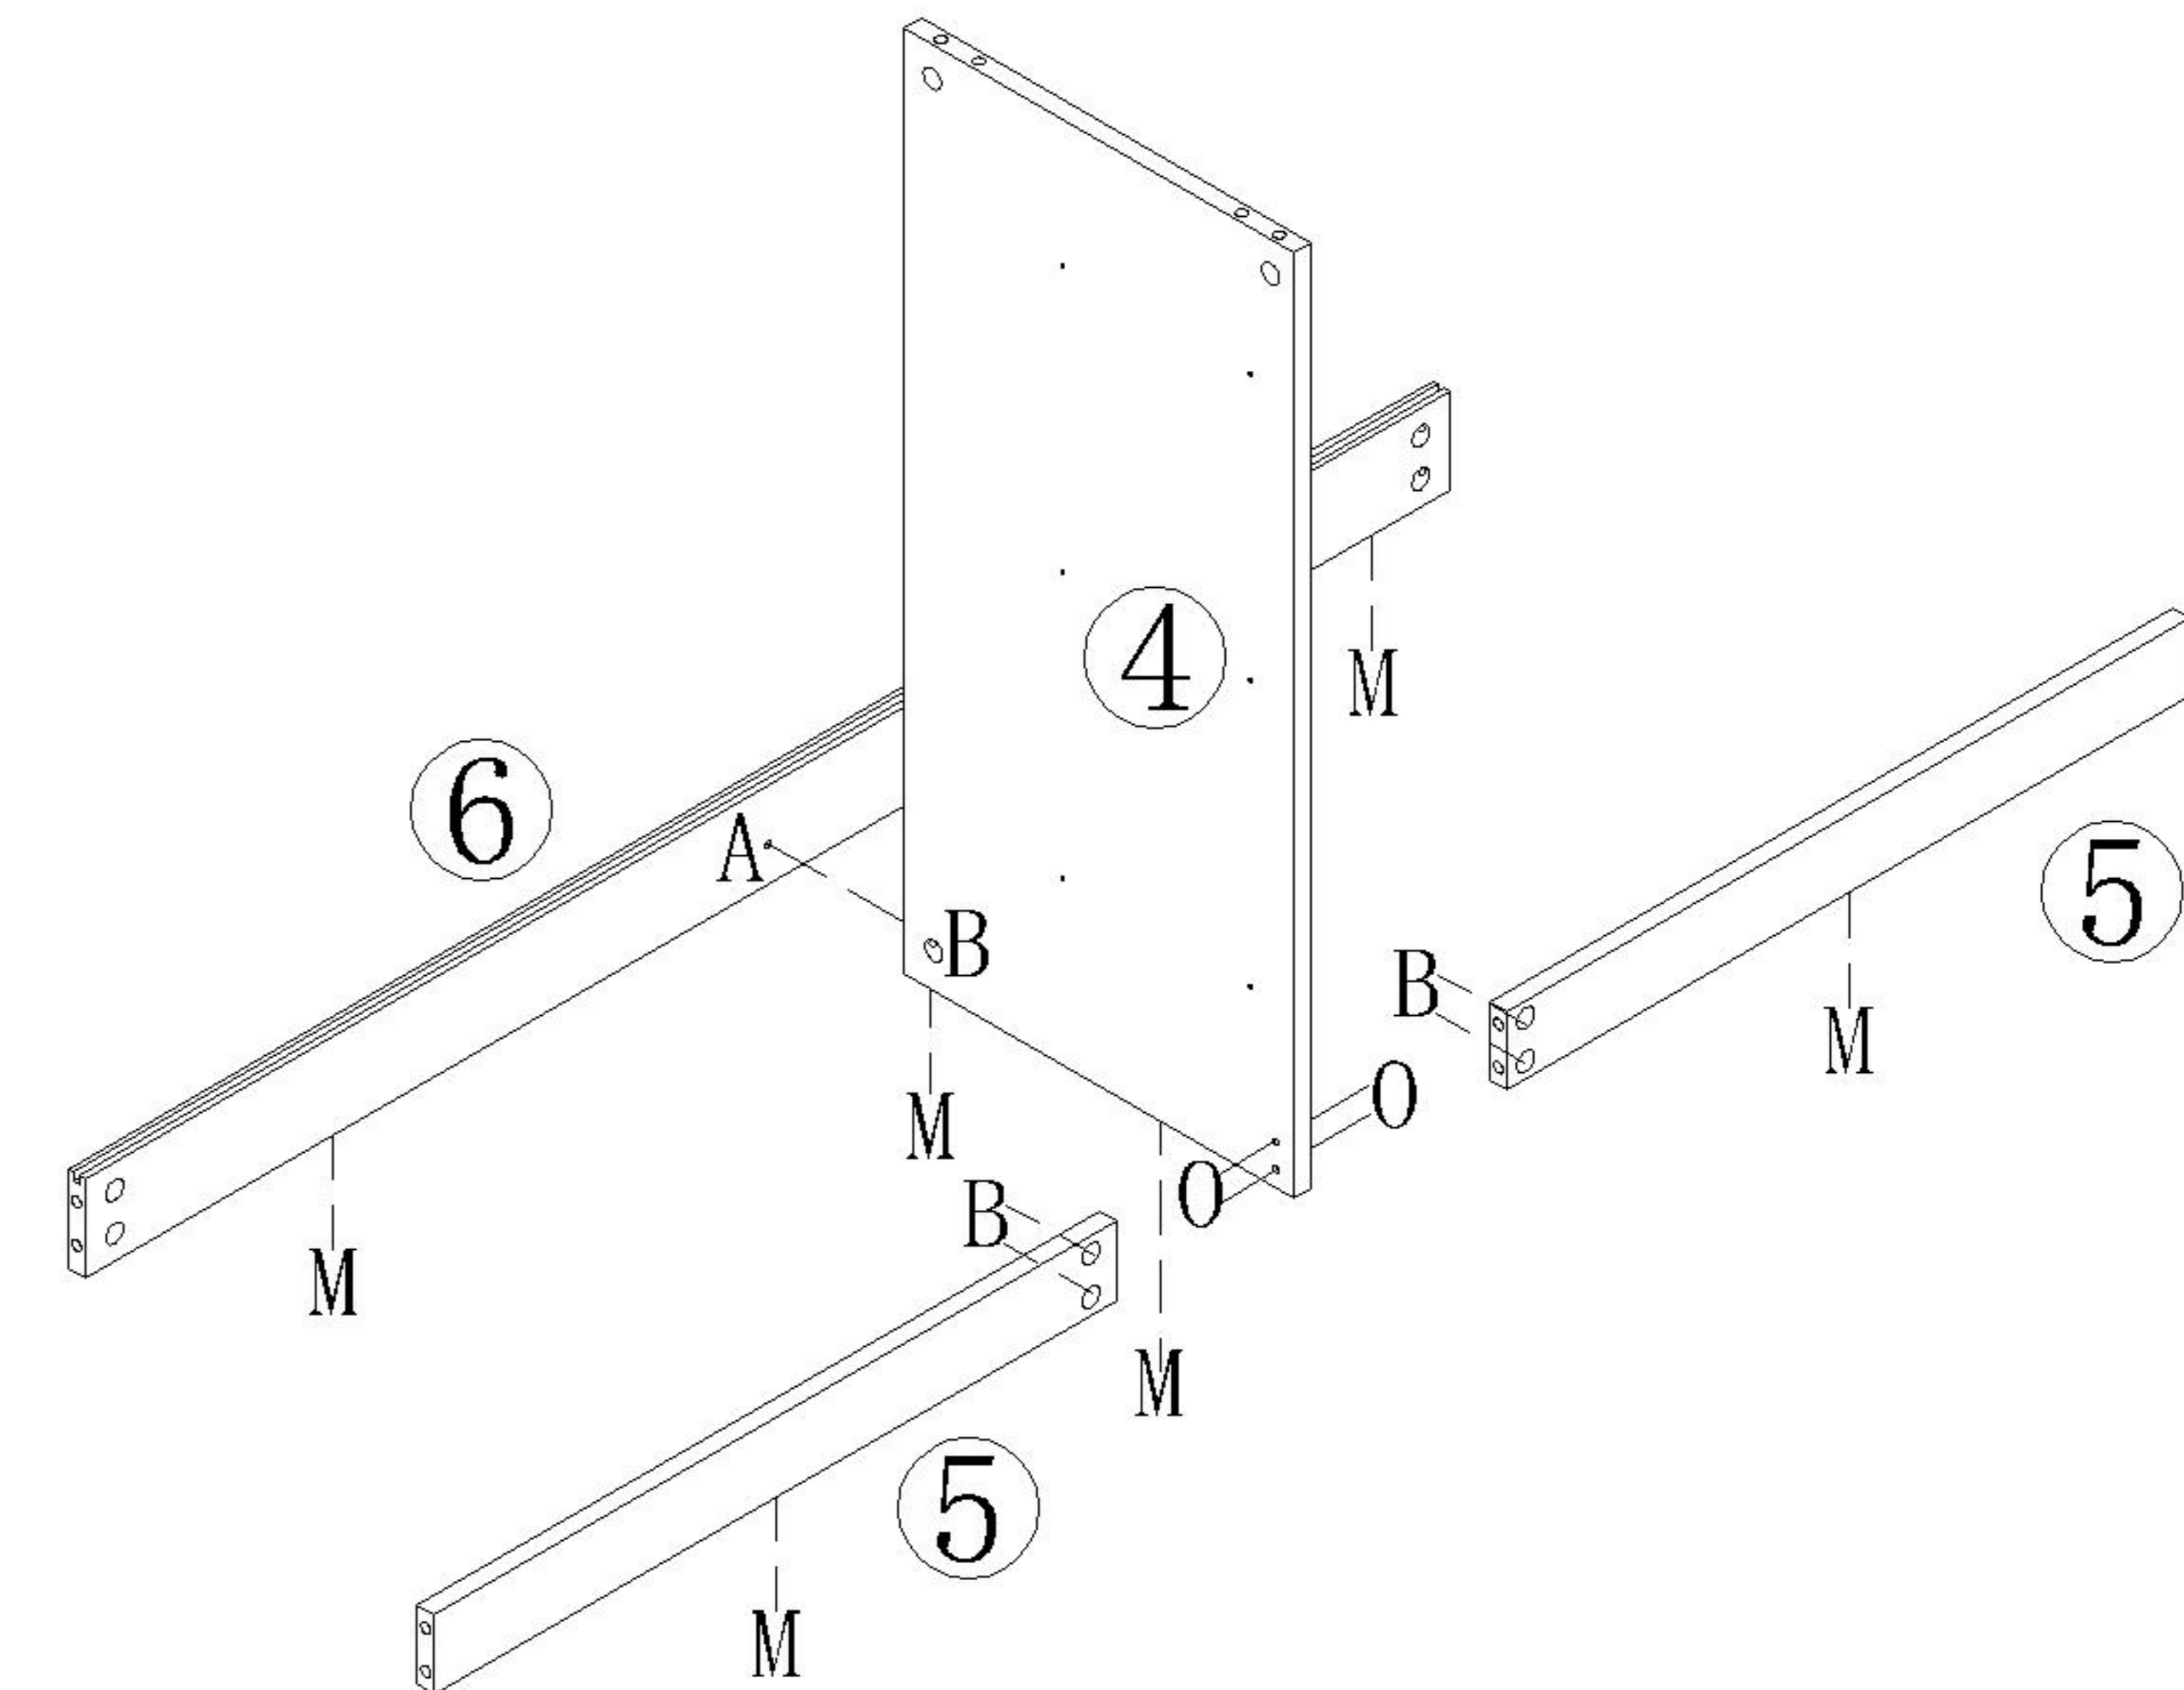

TV2E-A

安装方法

Installation method

阀门开关(下压为开)
Valve switch (press down to open)

塑料螺母 Plastic Nut

(C)*24

(D)*24

× 6

1

(K)*24

(G)*24

× 6

2

(E)*36

(H)*6

× 6

3

(A)*1

(B)*5

(M)*6

(O)*2

4