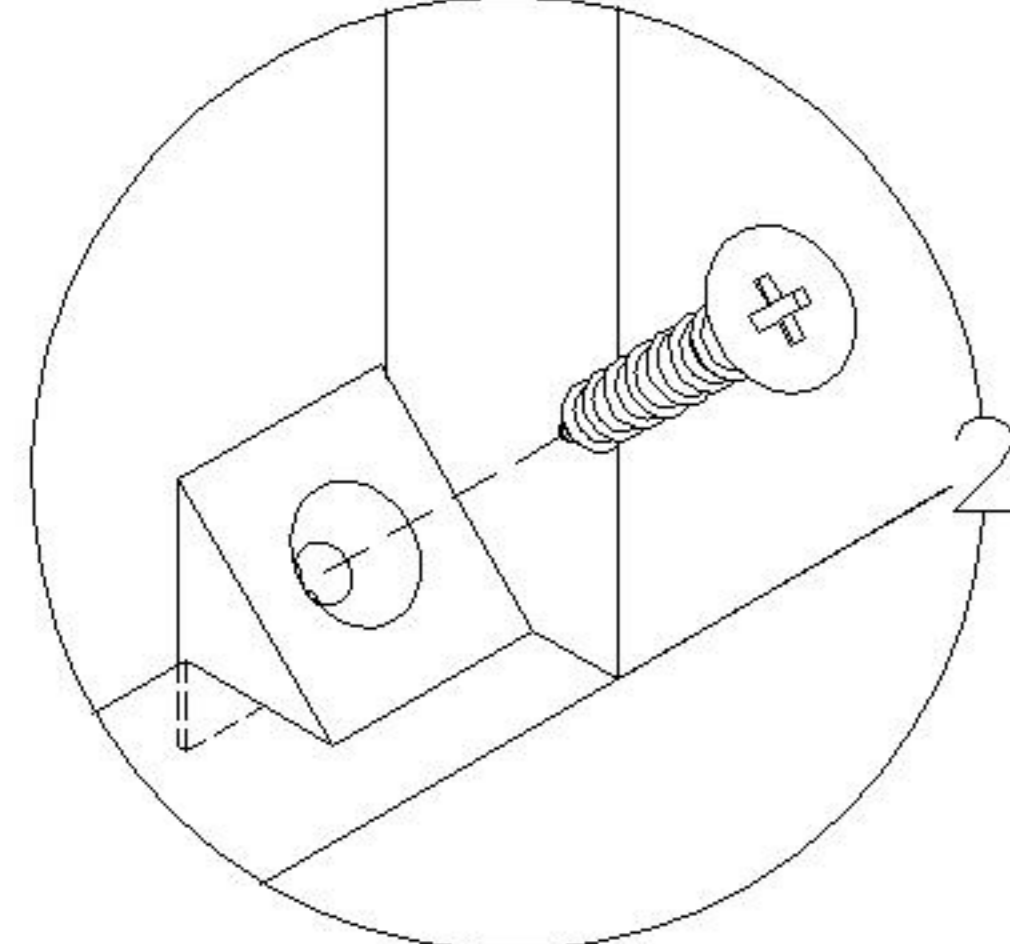

(I)*6

7

(E)*36

(H)*6

8

TV2E-A

安装方法

Installation method

产品名称 Model NO.	TV3C-A
产品规格 Specification	1195*160*255mm
安装工具 Tool	安装人数 Installer
	

(A)* 23	(B)* 23	(C)* 21	(D)* 2
			
大三合一锁饼(15mm) Three-in-one large lock	二合一螺杆(35mm) 2-in-1-screw	自攻螺丝M3.5x12mm Self-tapping screw	自攻螺丝M4x25mm Self-tapping screw
(E)* 4	(F)* 2	(G)* 1	(H)* 2
			
活动层板托杆/叉 Movable laminate support rod/fork	趟门轮 Gate wheel	层板玻璃 Laminated glass	连接铁片 Connecting iron sheet