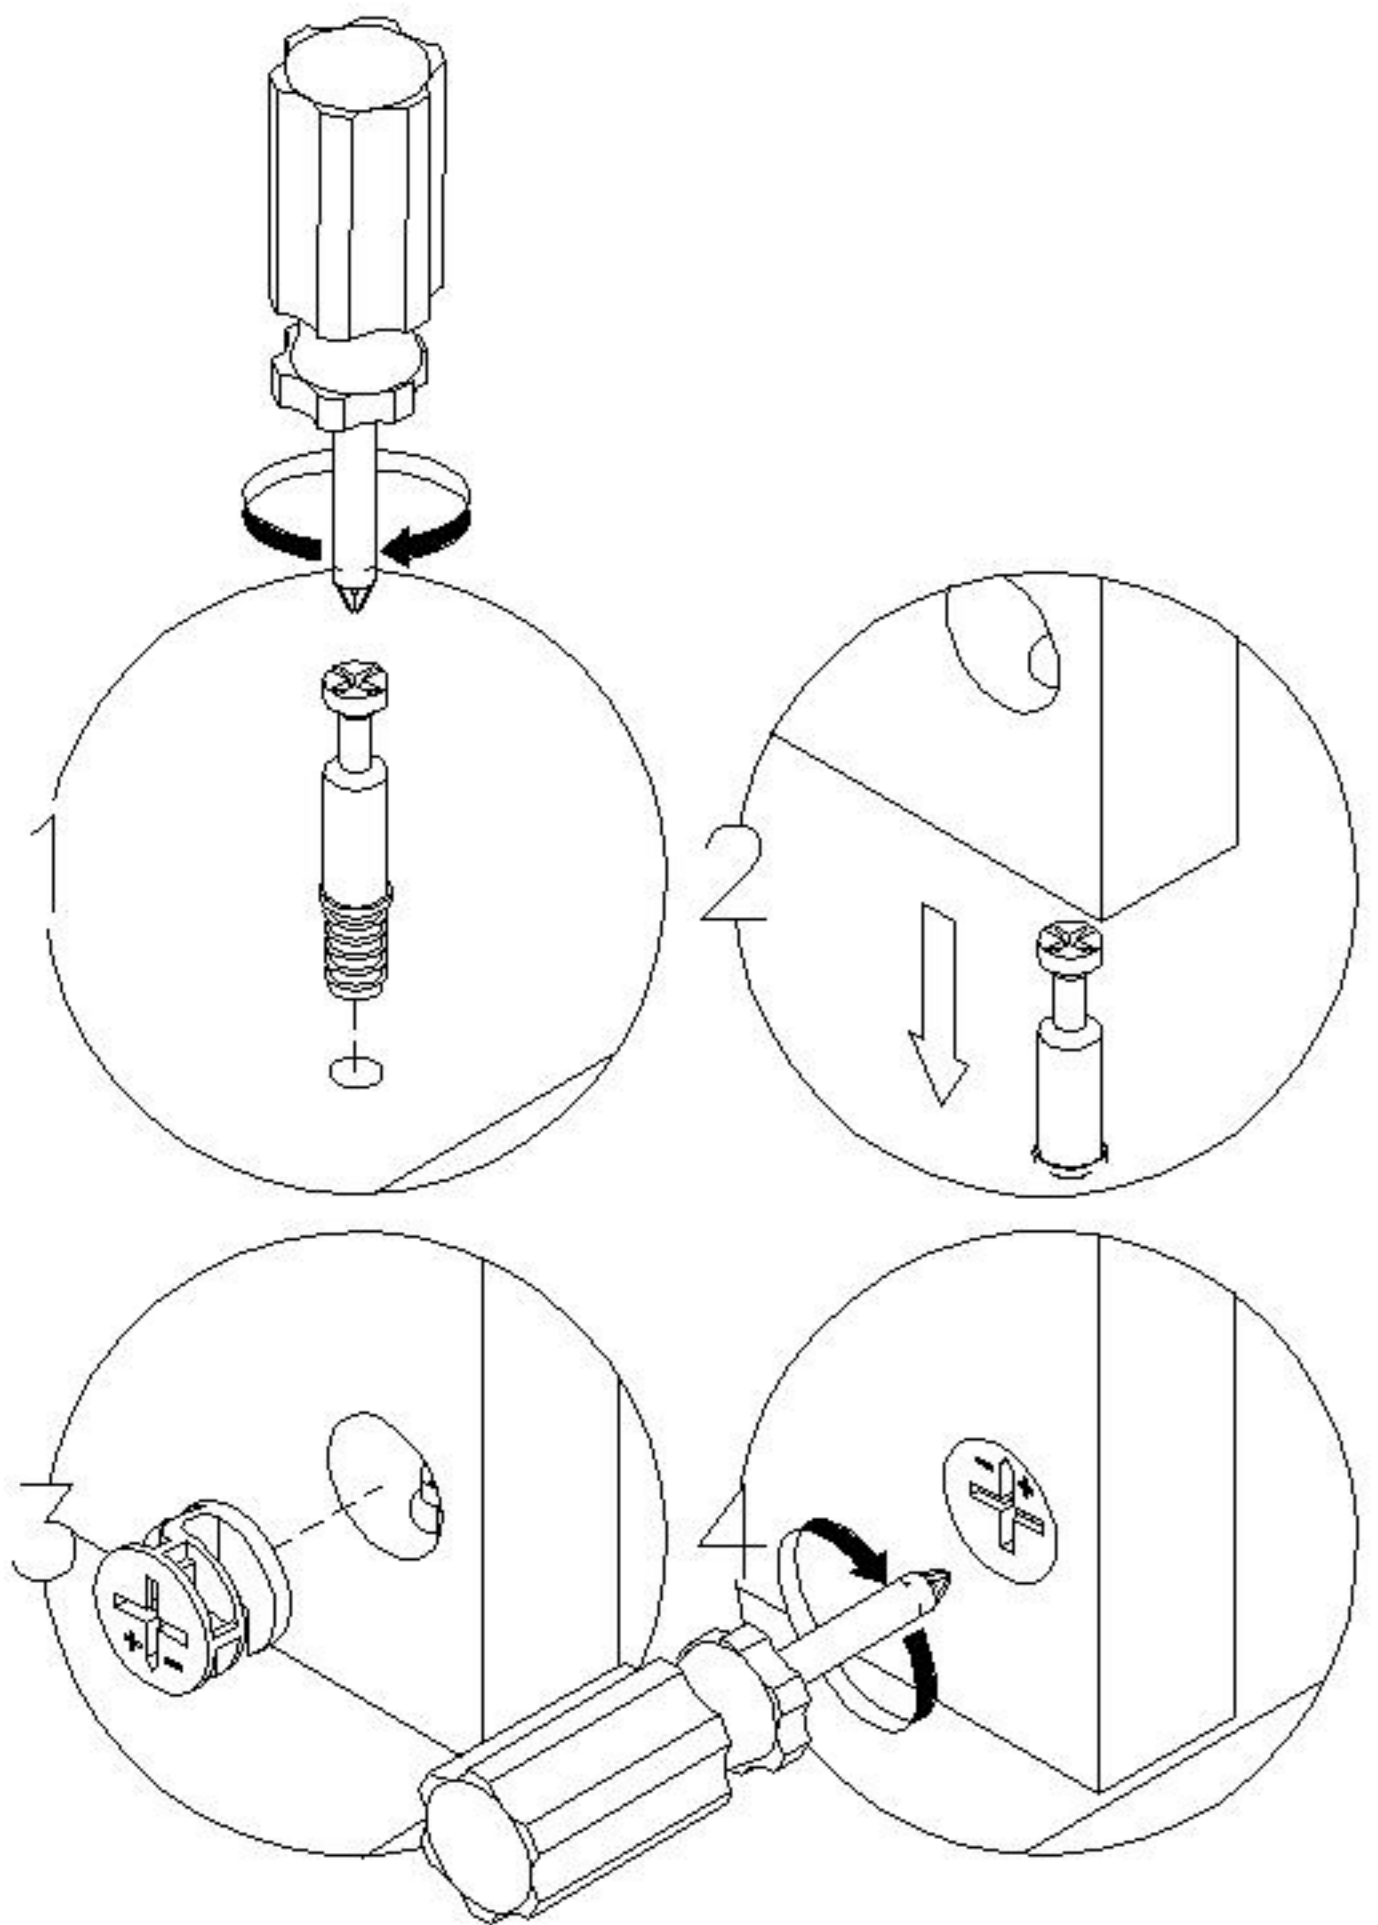

安装方法

Installation method

阀门开关(下压为开)
Valve switch (press down to open)

前 Forward 后 Back

主轨 Main track

副轨 Sub track

三节滚珠导轨-10"
Three-section rail

二合一
two-in-one