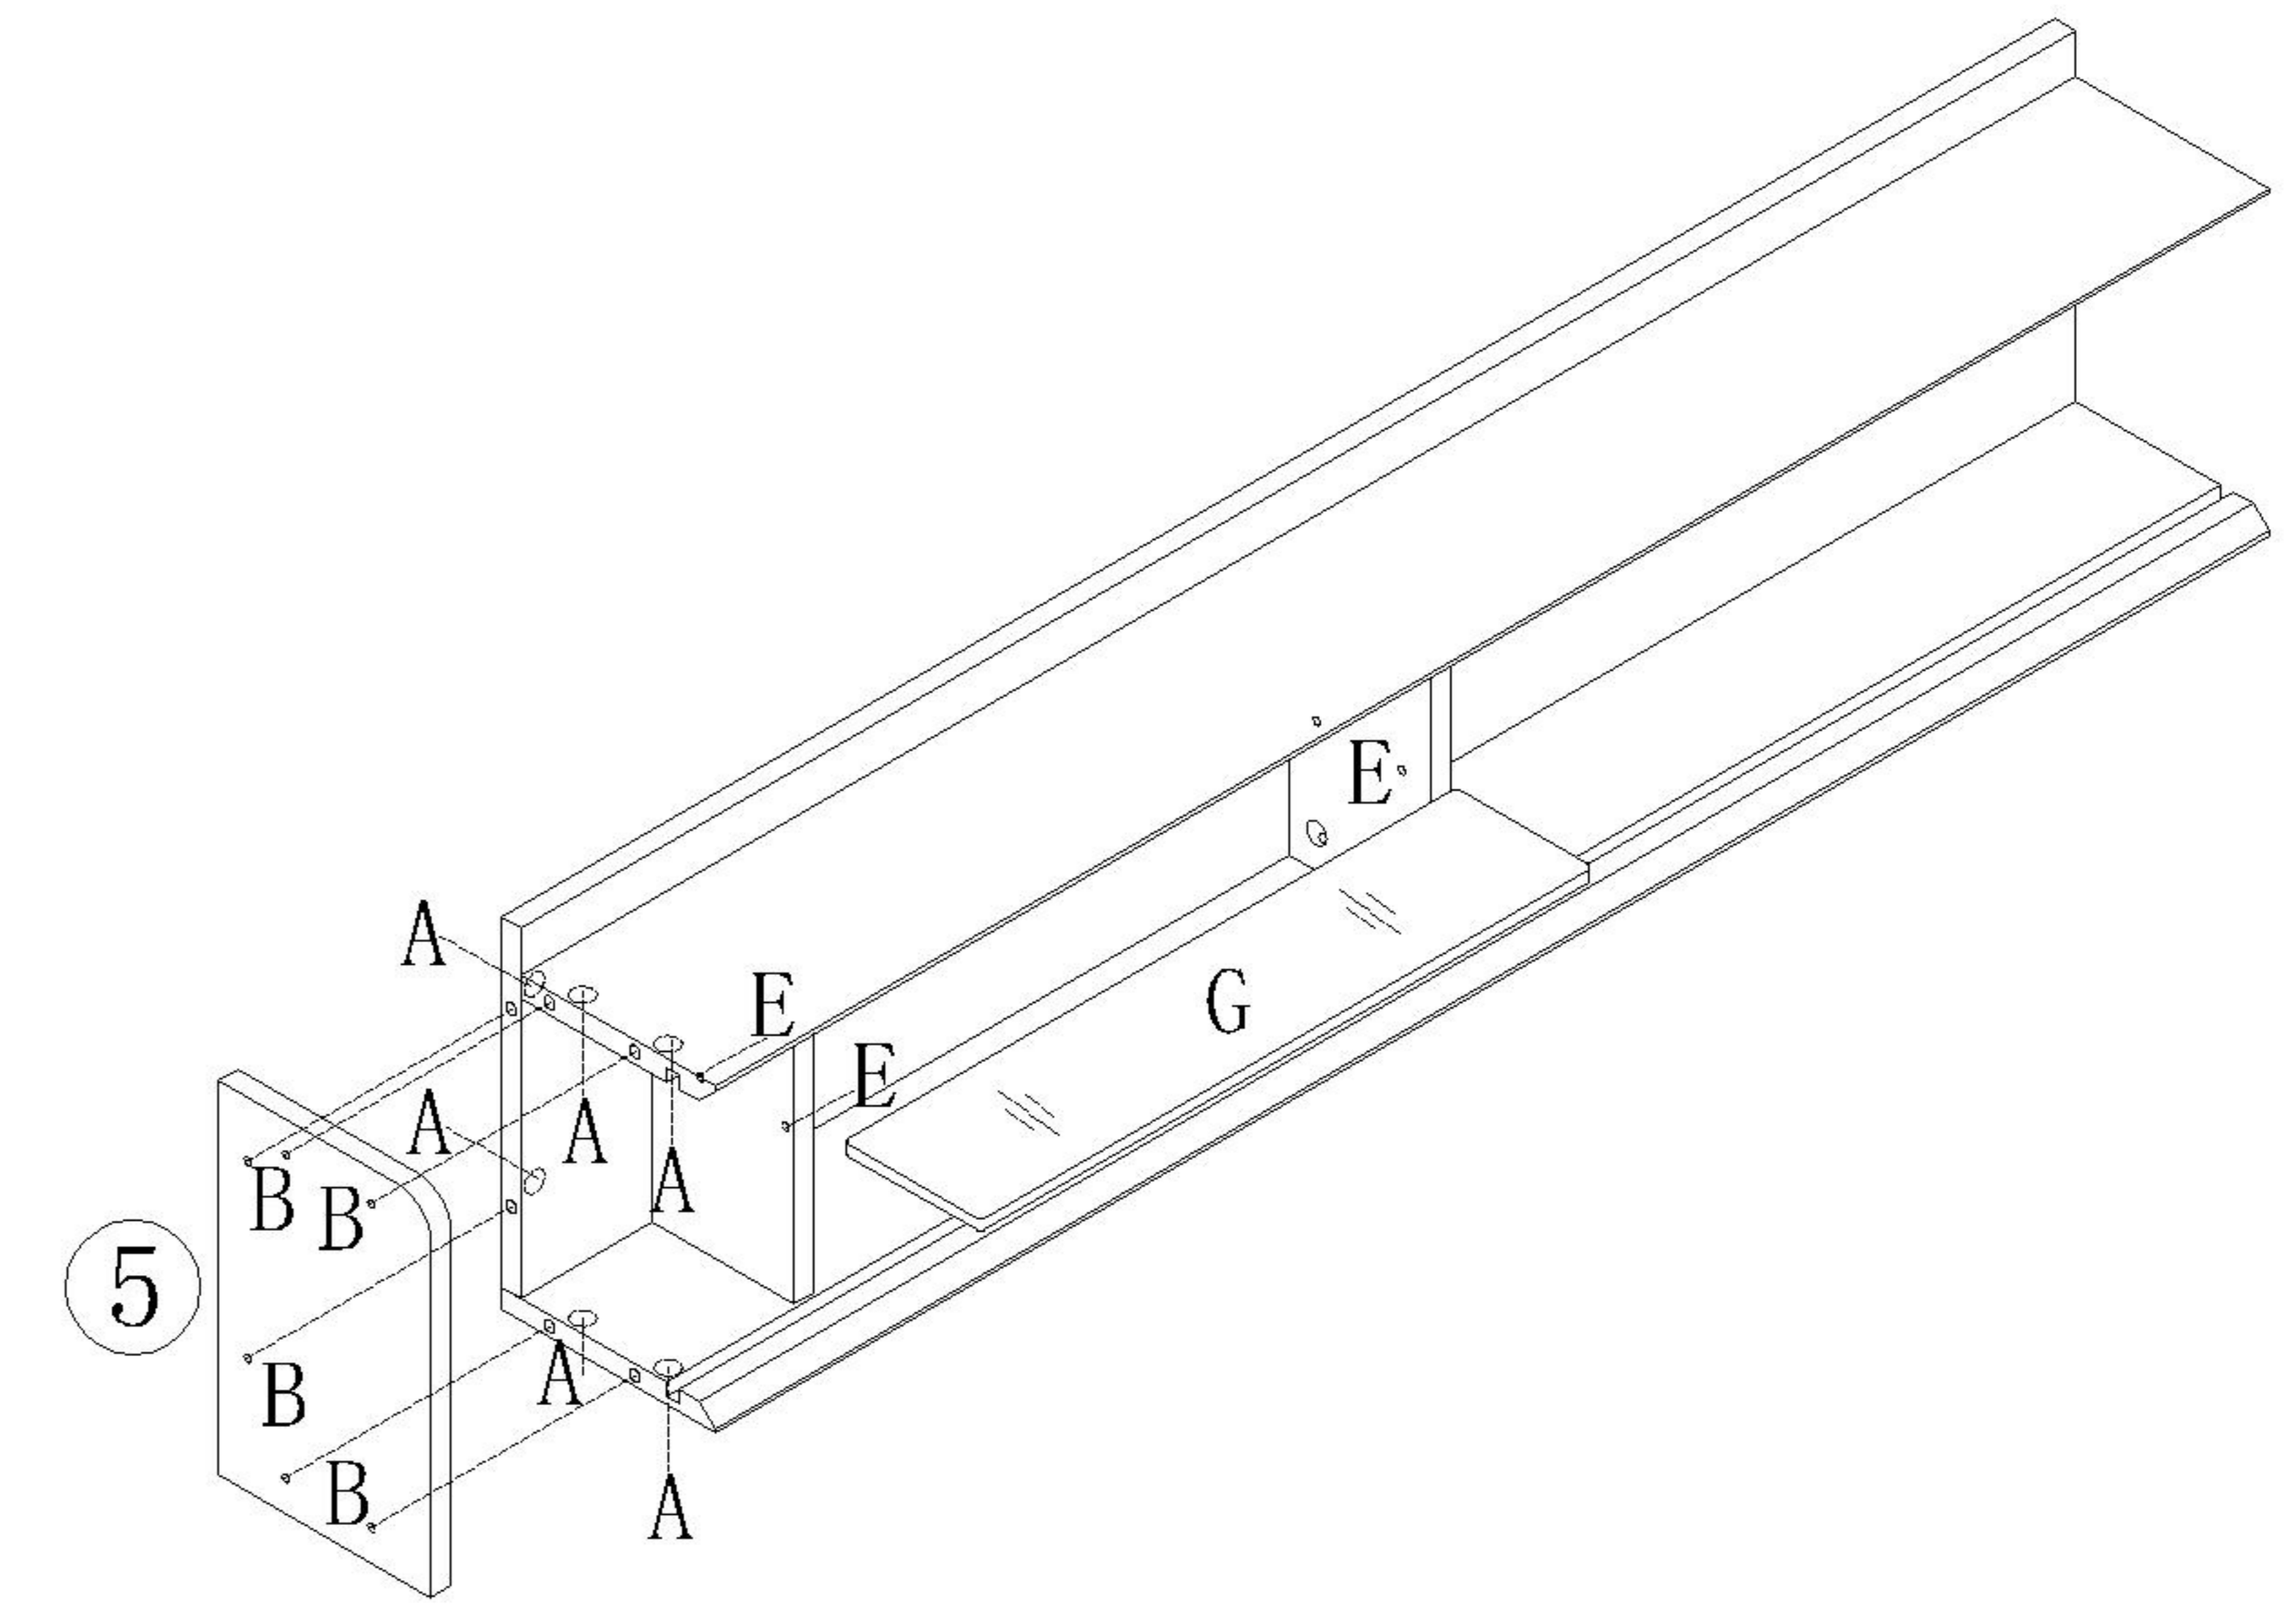

TV3C-A

安装方法/
Installation method

大二合一
two-in-one

1

2

调节此处到趟门轨槽内
Adjust here to the
track slot of the gate

3

4