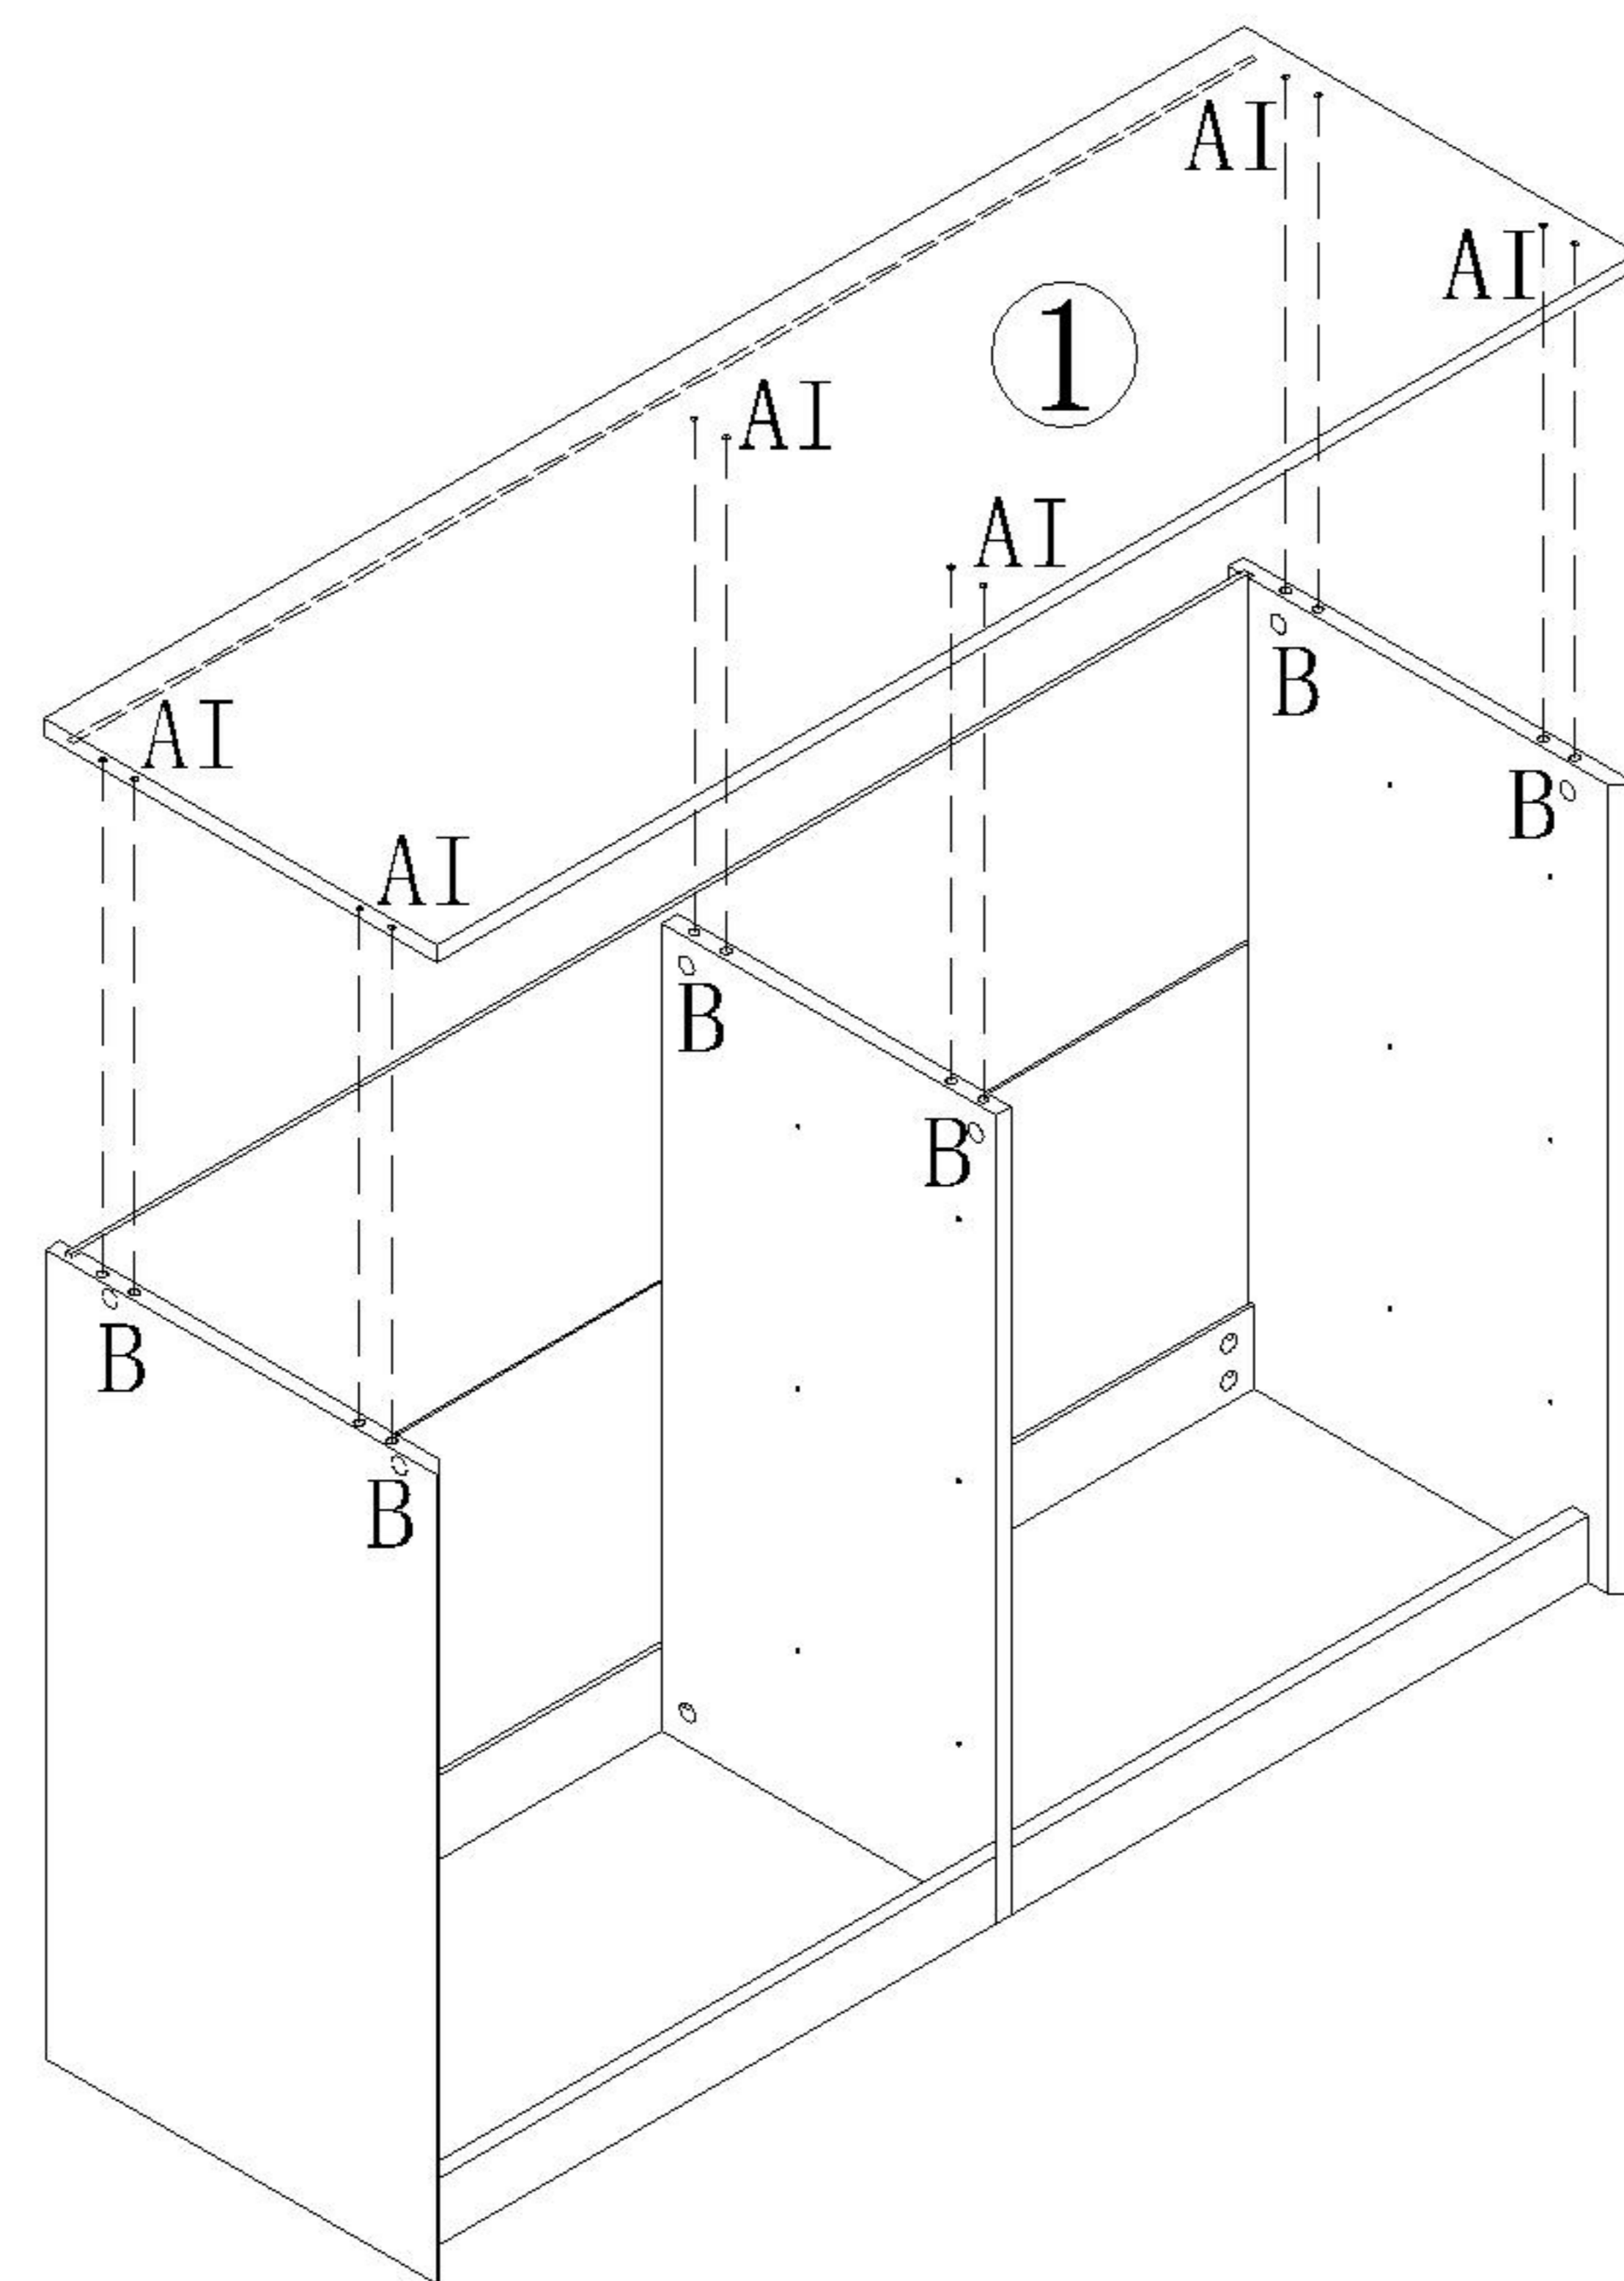

6

(A)*6

(B)*6

(I)*6