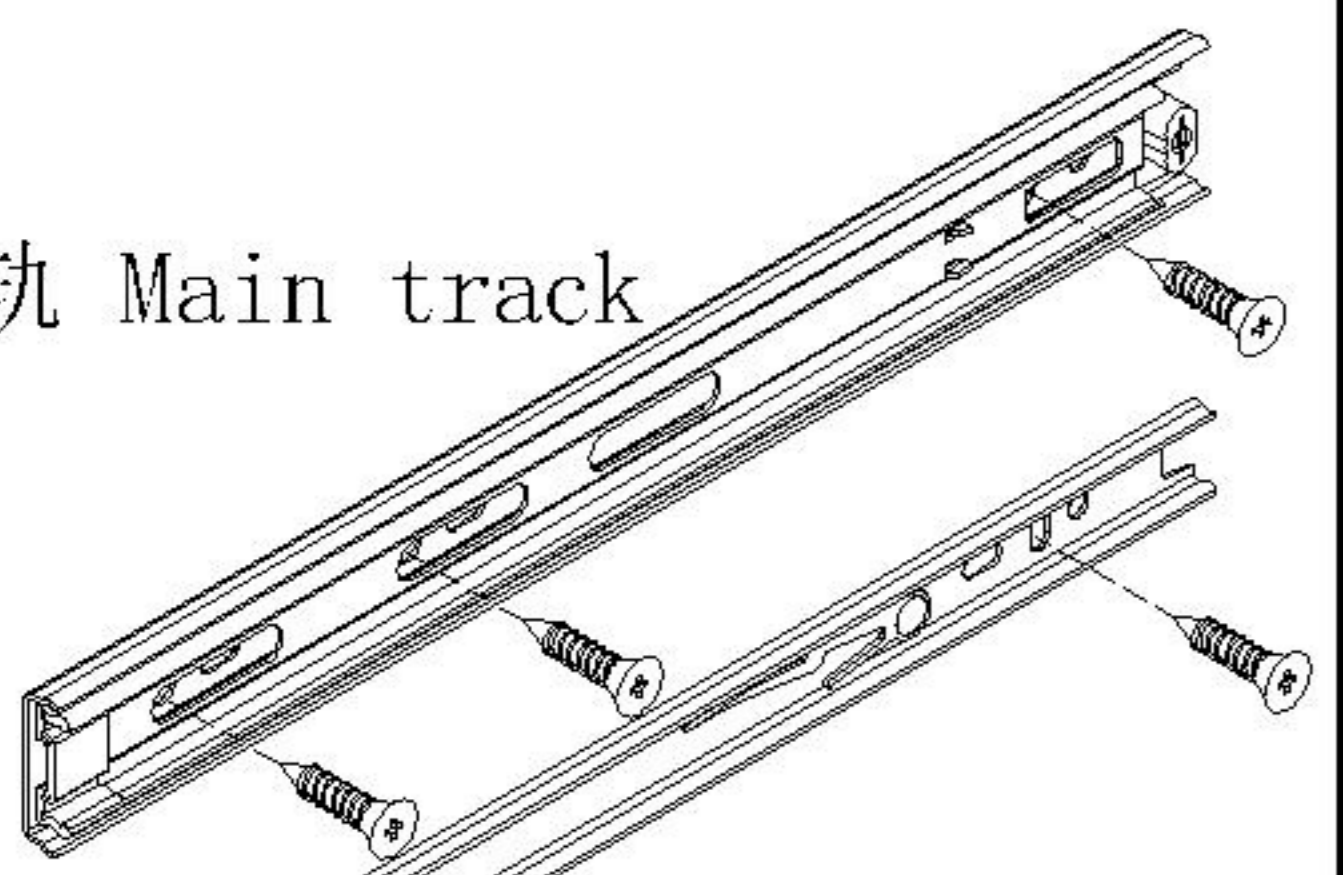

安装方法

Installation method

阀门开关(下压为开)
Valve switch (press down to open)

前 Forward 后 Back

主轨 Main track

副轨 Sub track

三节滚珠导轨-10"
Three-section rail

二合一
two-in-one