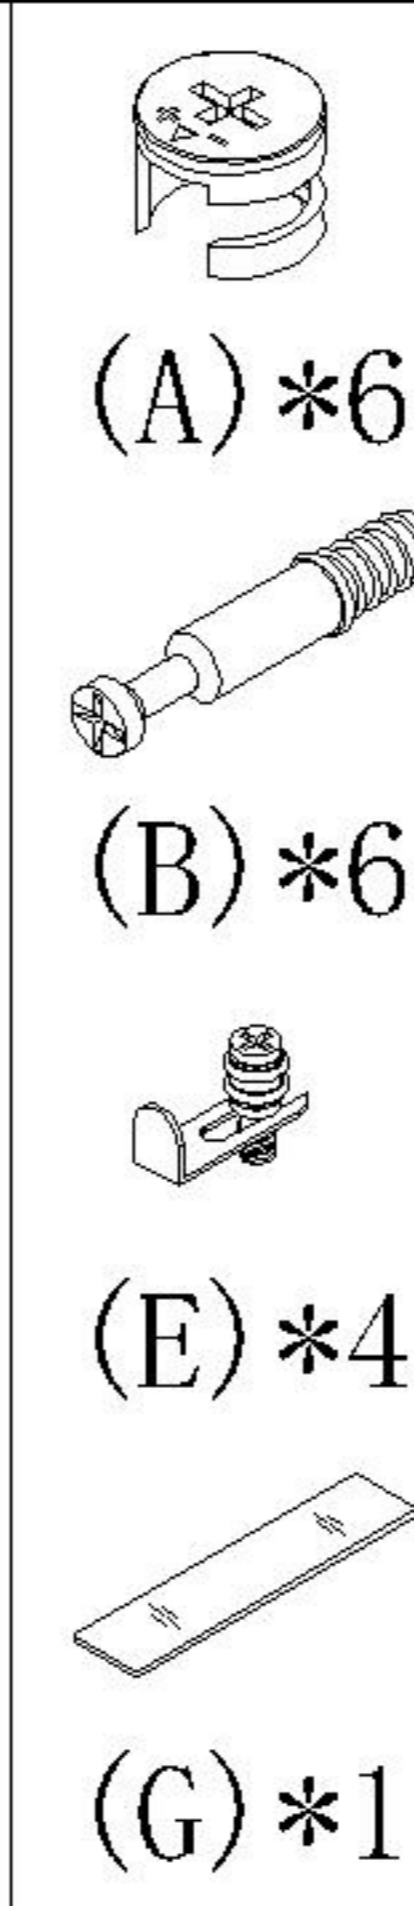

TV3C-A

安装方法/
Installation method

大二合一
two-in-one

1

2

调节此处到趟门轨槽内
Adjust here to the
track slot of the gate

3

4