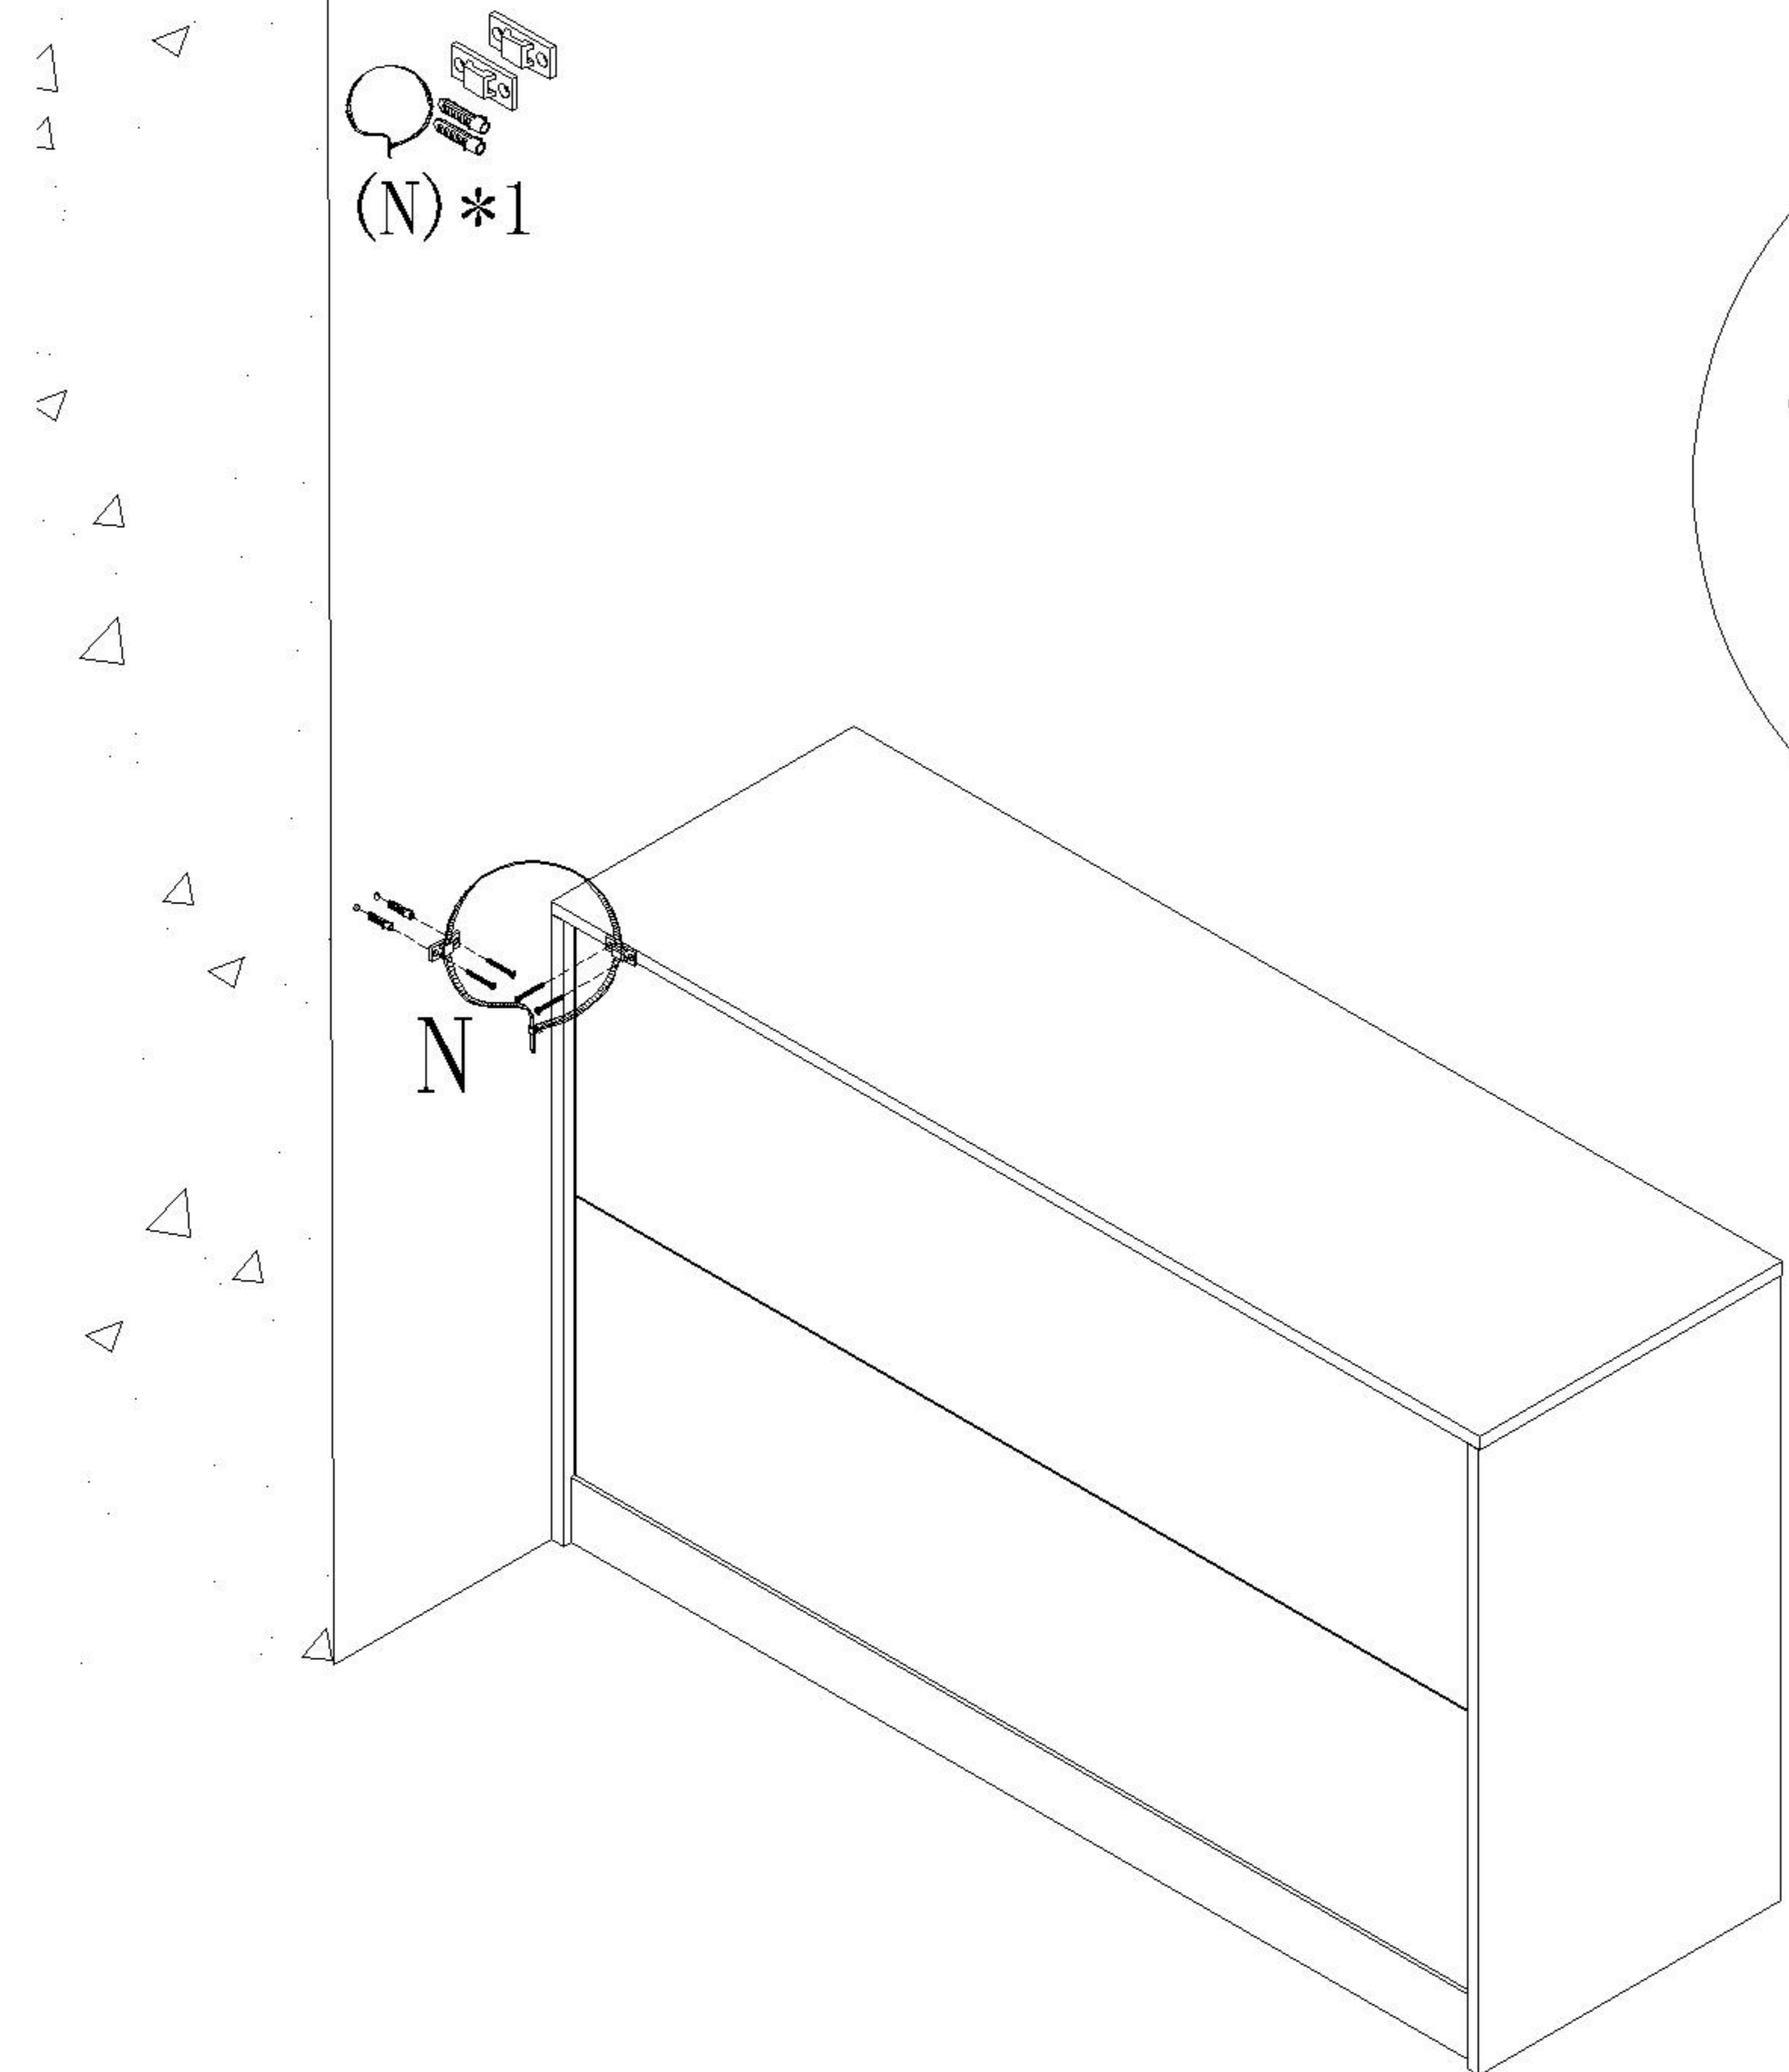

9

(N)*1

N放大图
Enlarged drawing