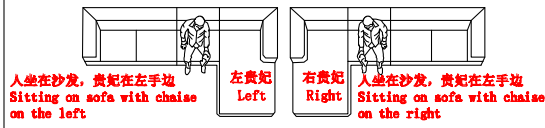

LINSY 林氏家居

安装示意图/Assembly Instruction

产品名称 Model NO.	TDY93				
产品规格 Specification	单椅 Single Chair				
尺寸组合 Combined size	1100*900*910mm				
成品 部件明细 Product Parts Details	编号 NO.	名称 Name	规格 Specification	数量 QTY	材质 Material
	1	单椅 Single Chair	1100*900*910mm	1	铁架+海绵+布料 Steel frame+Sponge+Fabric
制图 Draw					

配件表 Accessories list

编号NO.	名称 Name	图示 Picture	数量 QTY	休闲椅 Leisure chair
A	说明书(含安装图) Mounting Instruction (with drawing)		1	1
1	软包 Soft pack		1	1
2	座架 Seat frame		1	1
3	椅脚 Foot of chair		1	1
B	M8*30 螺杆 M8*30 Screw		1	1
C	M8 垫片 M8 gasket		1	1

如何区分沙发的左右方向?
How to distinguish the left and right direction of the sofa?

(图示仅供分辨方向用/Pictures are for orientation only)

安装人数
Installer

充电式手电钻 Cordless hand drill

或者Or

十字螺丝刀 Phillips screwdriver

客户安装前须知:
Customers need to know before installation:
此安装图为“休闲椅”的位置关系。
This installation picture is "Leisure chair"