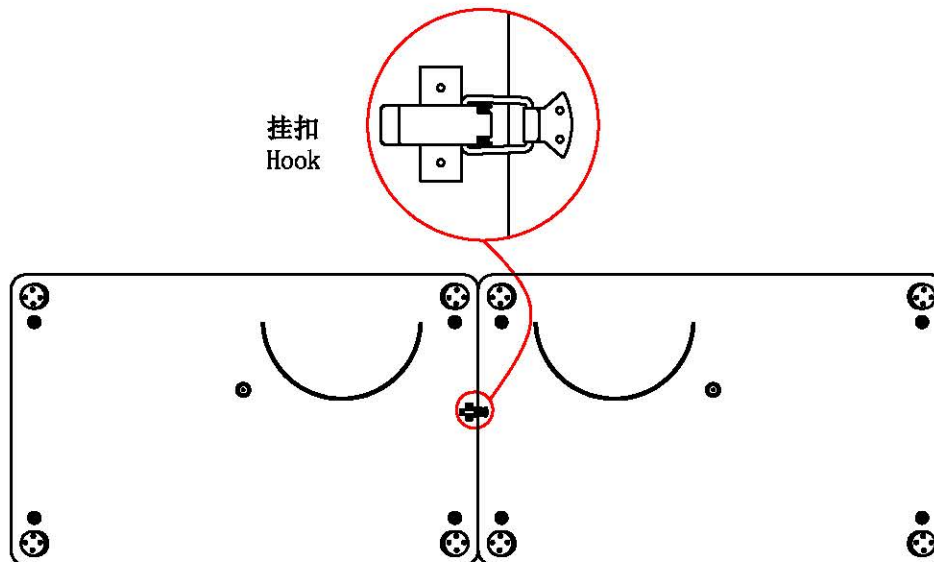

组合 Combination

2-2

挂扣  
Hook

把左双人、右双人靠一起，锁上座架底的五金扣。  
Put the Loveseat (L) and the Loveseat (R) together,  
and lock the metal buckle at the bottom of the seat frame.

组合图 Combination

左双人+右双人 Loveseat (L) + Loveseat (R)