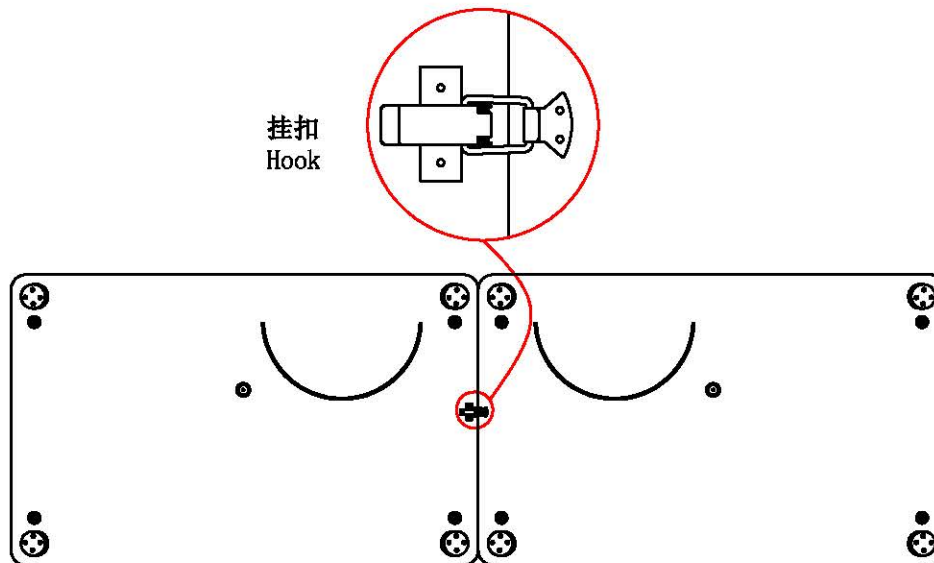

组合 Combination

2-2

挂扣
Hook

把左双人、右双人靠一起，锁上座架底的五金扣。
Put the Loveseat (L) and the Loveseat (R) together,
and lock the metal buckle at the bottom of the seat frame.

组合图 Combination

左双人+右双人 Loveseat (L) + Loveseat (R)