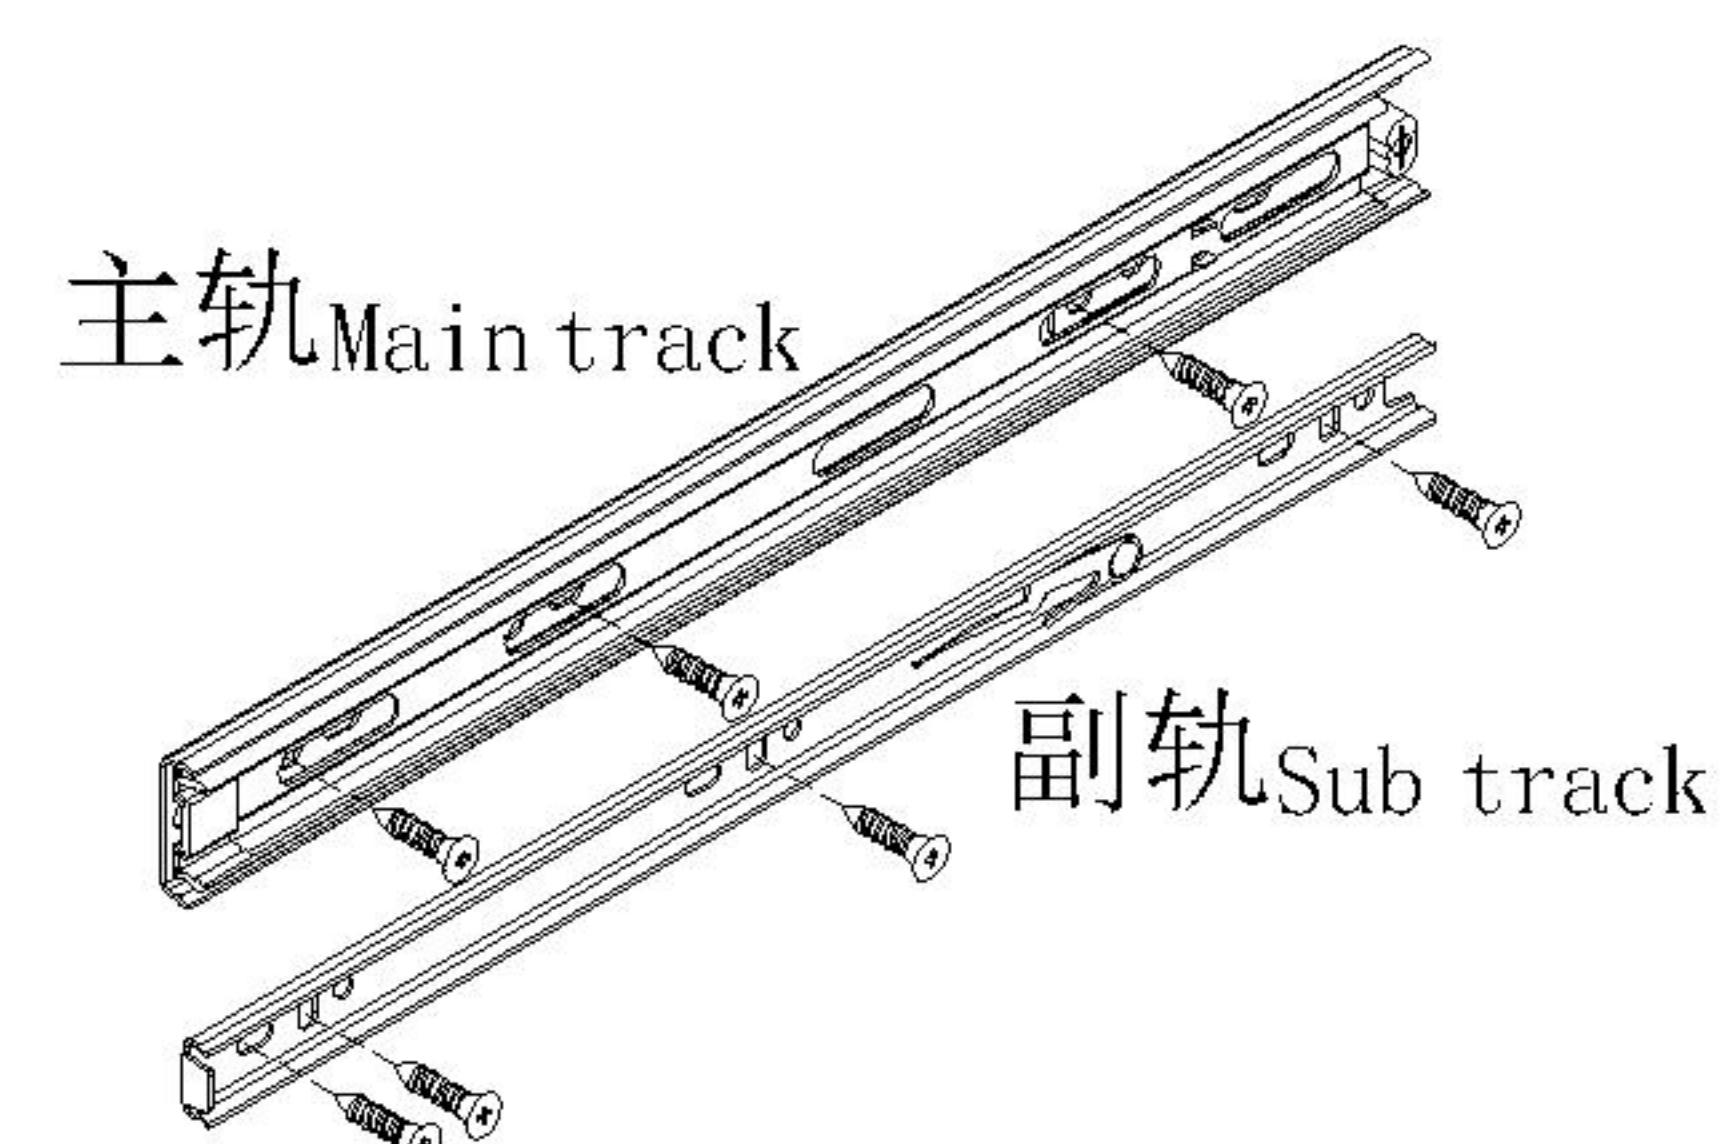

TV1B-A

安装方法/
Installation method

二合一/2 in 1

塑料螺母 Plastic nut

阀门开关(下压为开)
Valve switch (press down to open)

三节滚珠导轨-12"
Three Section Ball Guide-12"

1

2

3

4

TV1B-A

安装方法/
Installation method

二合一/2 in 1

塑料螺母 Plastic nut

阀门开关(下压为开)
Valve switch (press down to open)

三节滚珠导轨-12"
Three Section Ball Guide-12"