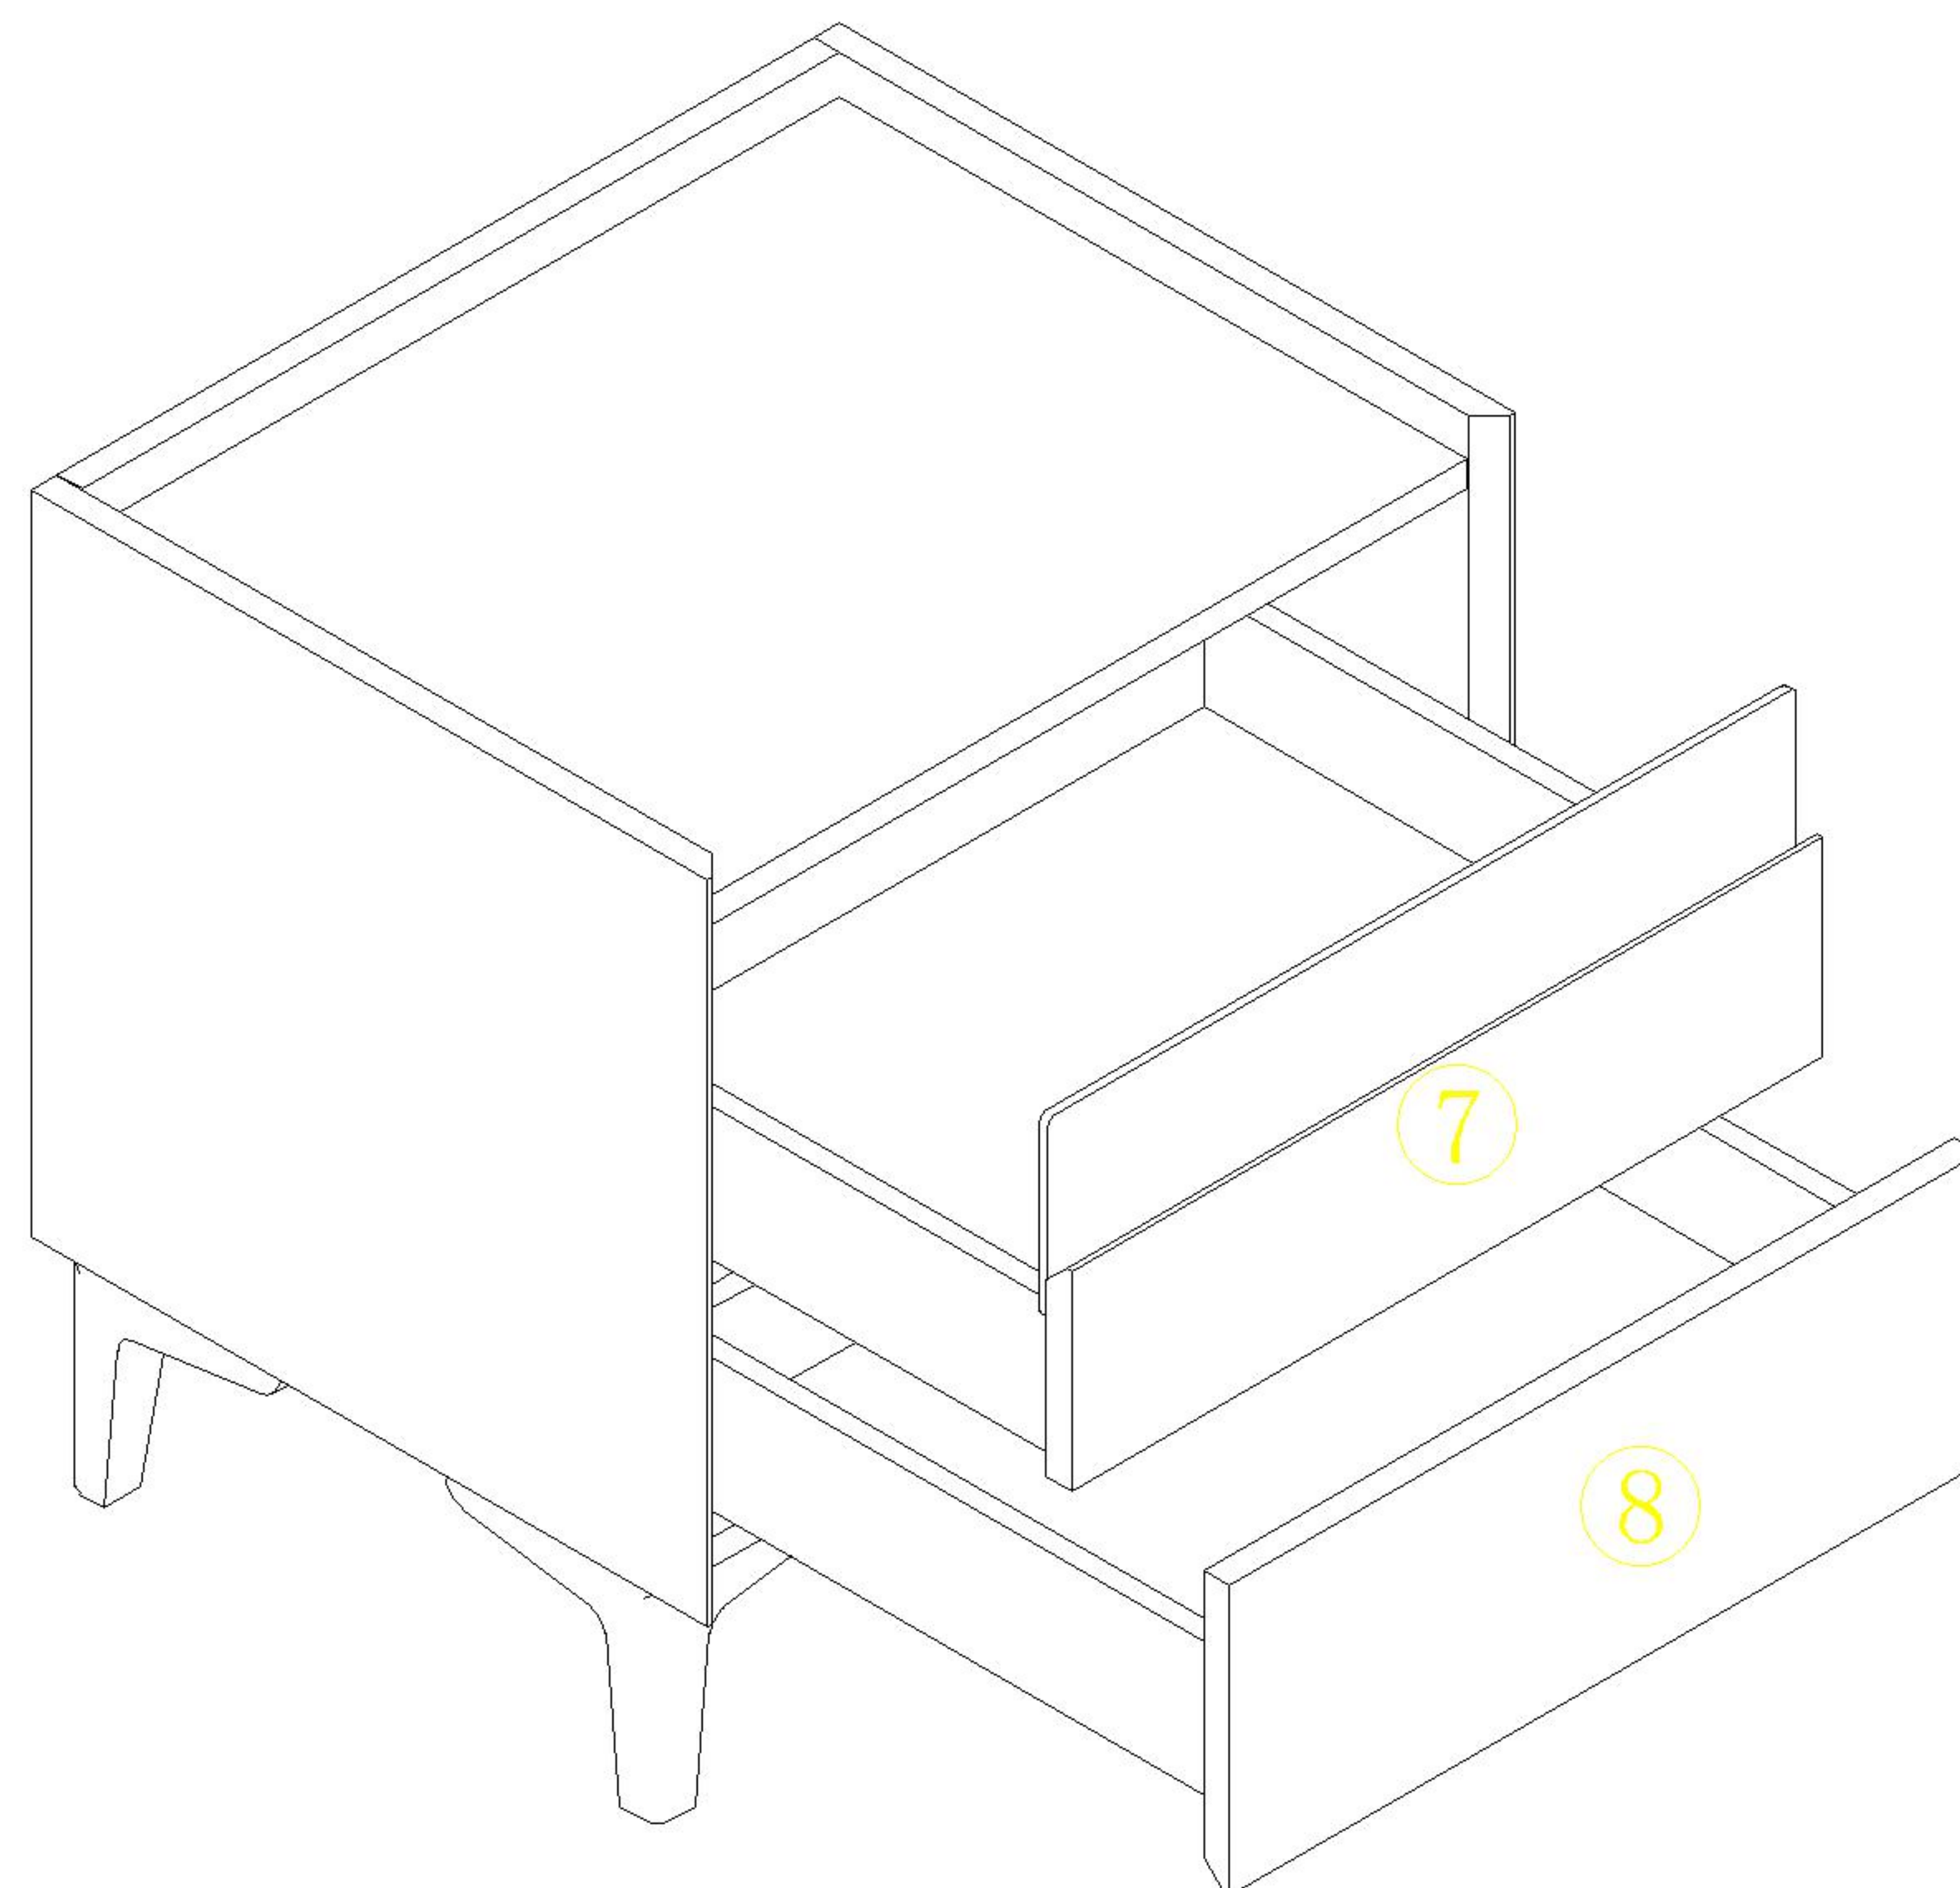

TV1B-A

安装方法/
Installation method

二合一/2 in 1

塑料螺母 Plastic nut

阀门开关(下压为开)
Valve switch (press down to open)

三节滚珠导轨-12"
Three Section Ball Guide-12"

- (G)*8
- (M)*1
- (J)*20
- (N)*4
- (P)*4

- (A)*4
- (K)*4

7

8