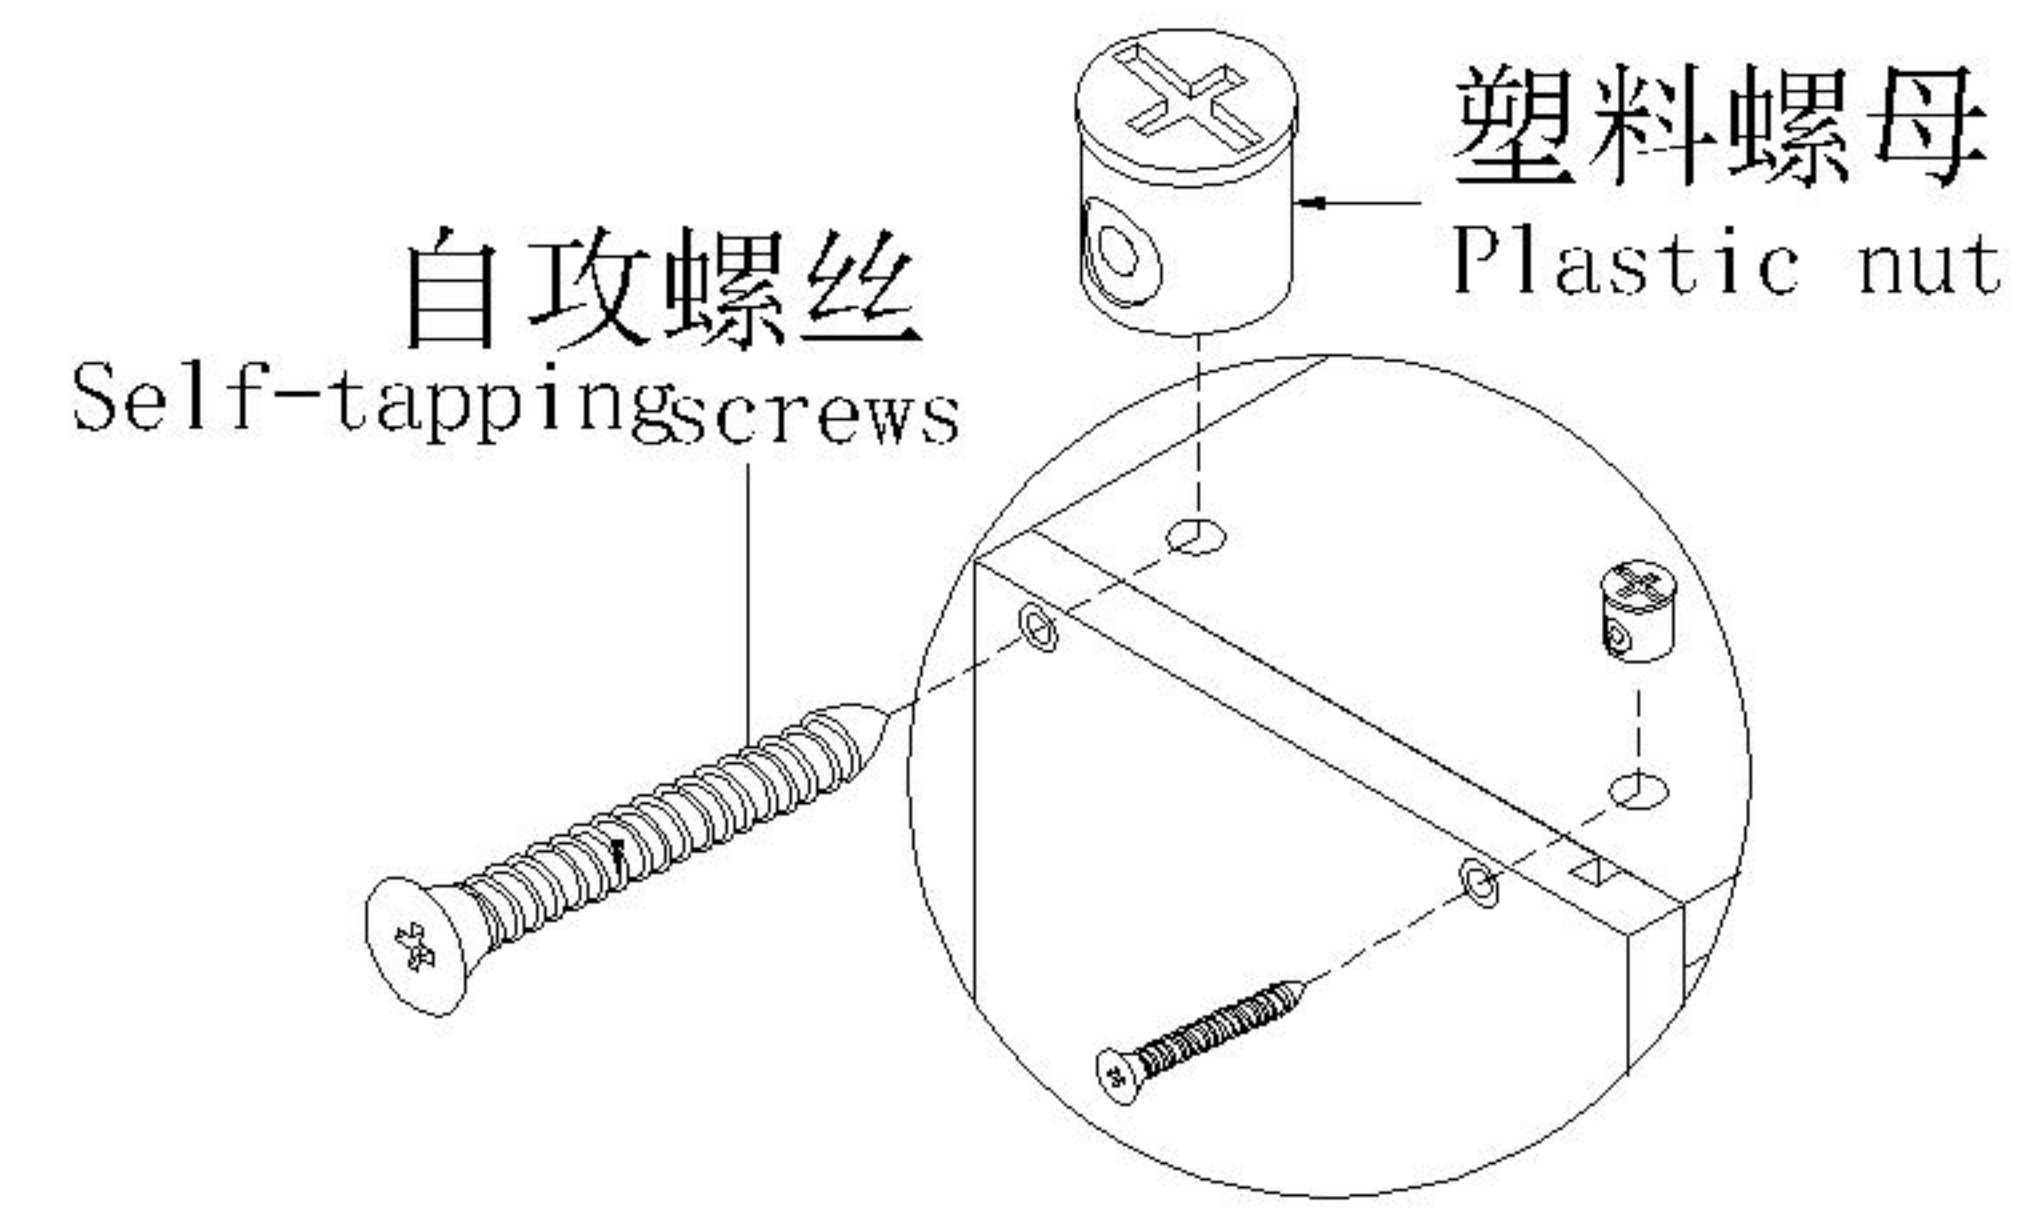

TV1B-A

安装方法/
Installation method

二合一/2 in 1

塑料螺母 Plastic nut

阀门开关(下压为开)
Valve switch (press down to open)

三节滚珠导轨-12"
Three Section Ball Guide-12"

1

2

3

4

TV1B-A

安装方法/
Installation method

二合一/2 in 1

塑料螺母 Plastic nut

阀门开关(下压为开)
Valve switch (press down to open)

三节滚珠导轨-12"
Three Section Ball Guide-12"