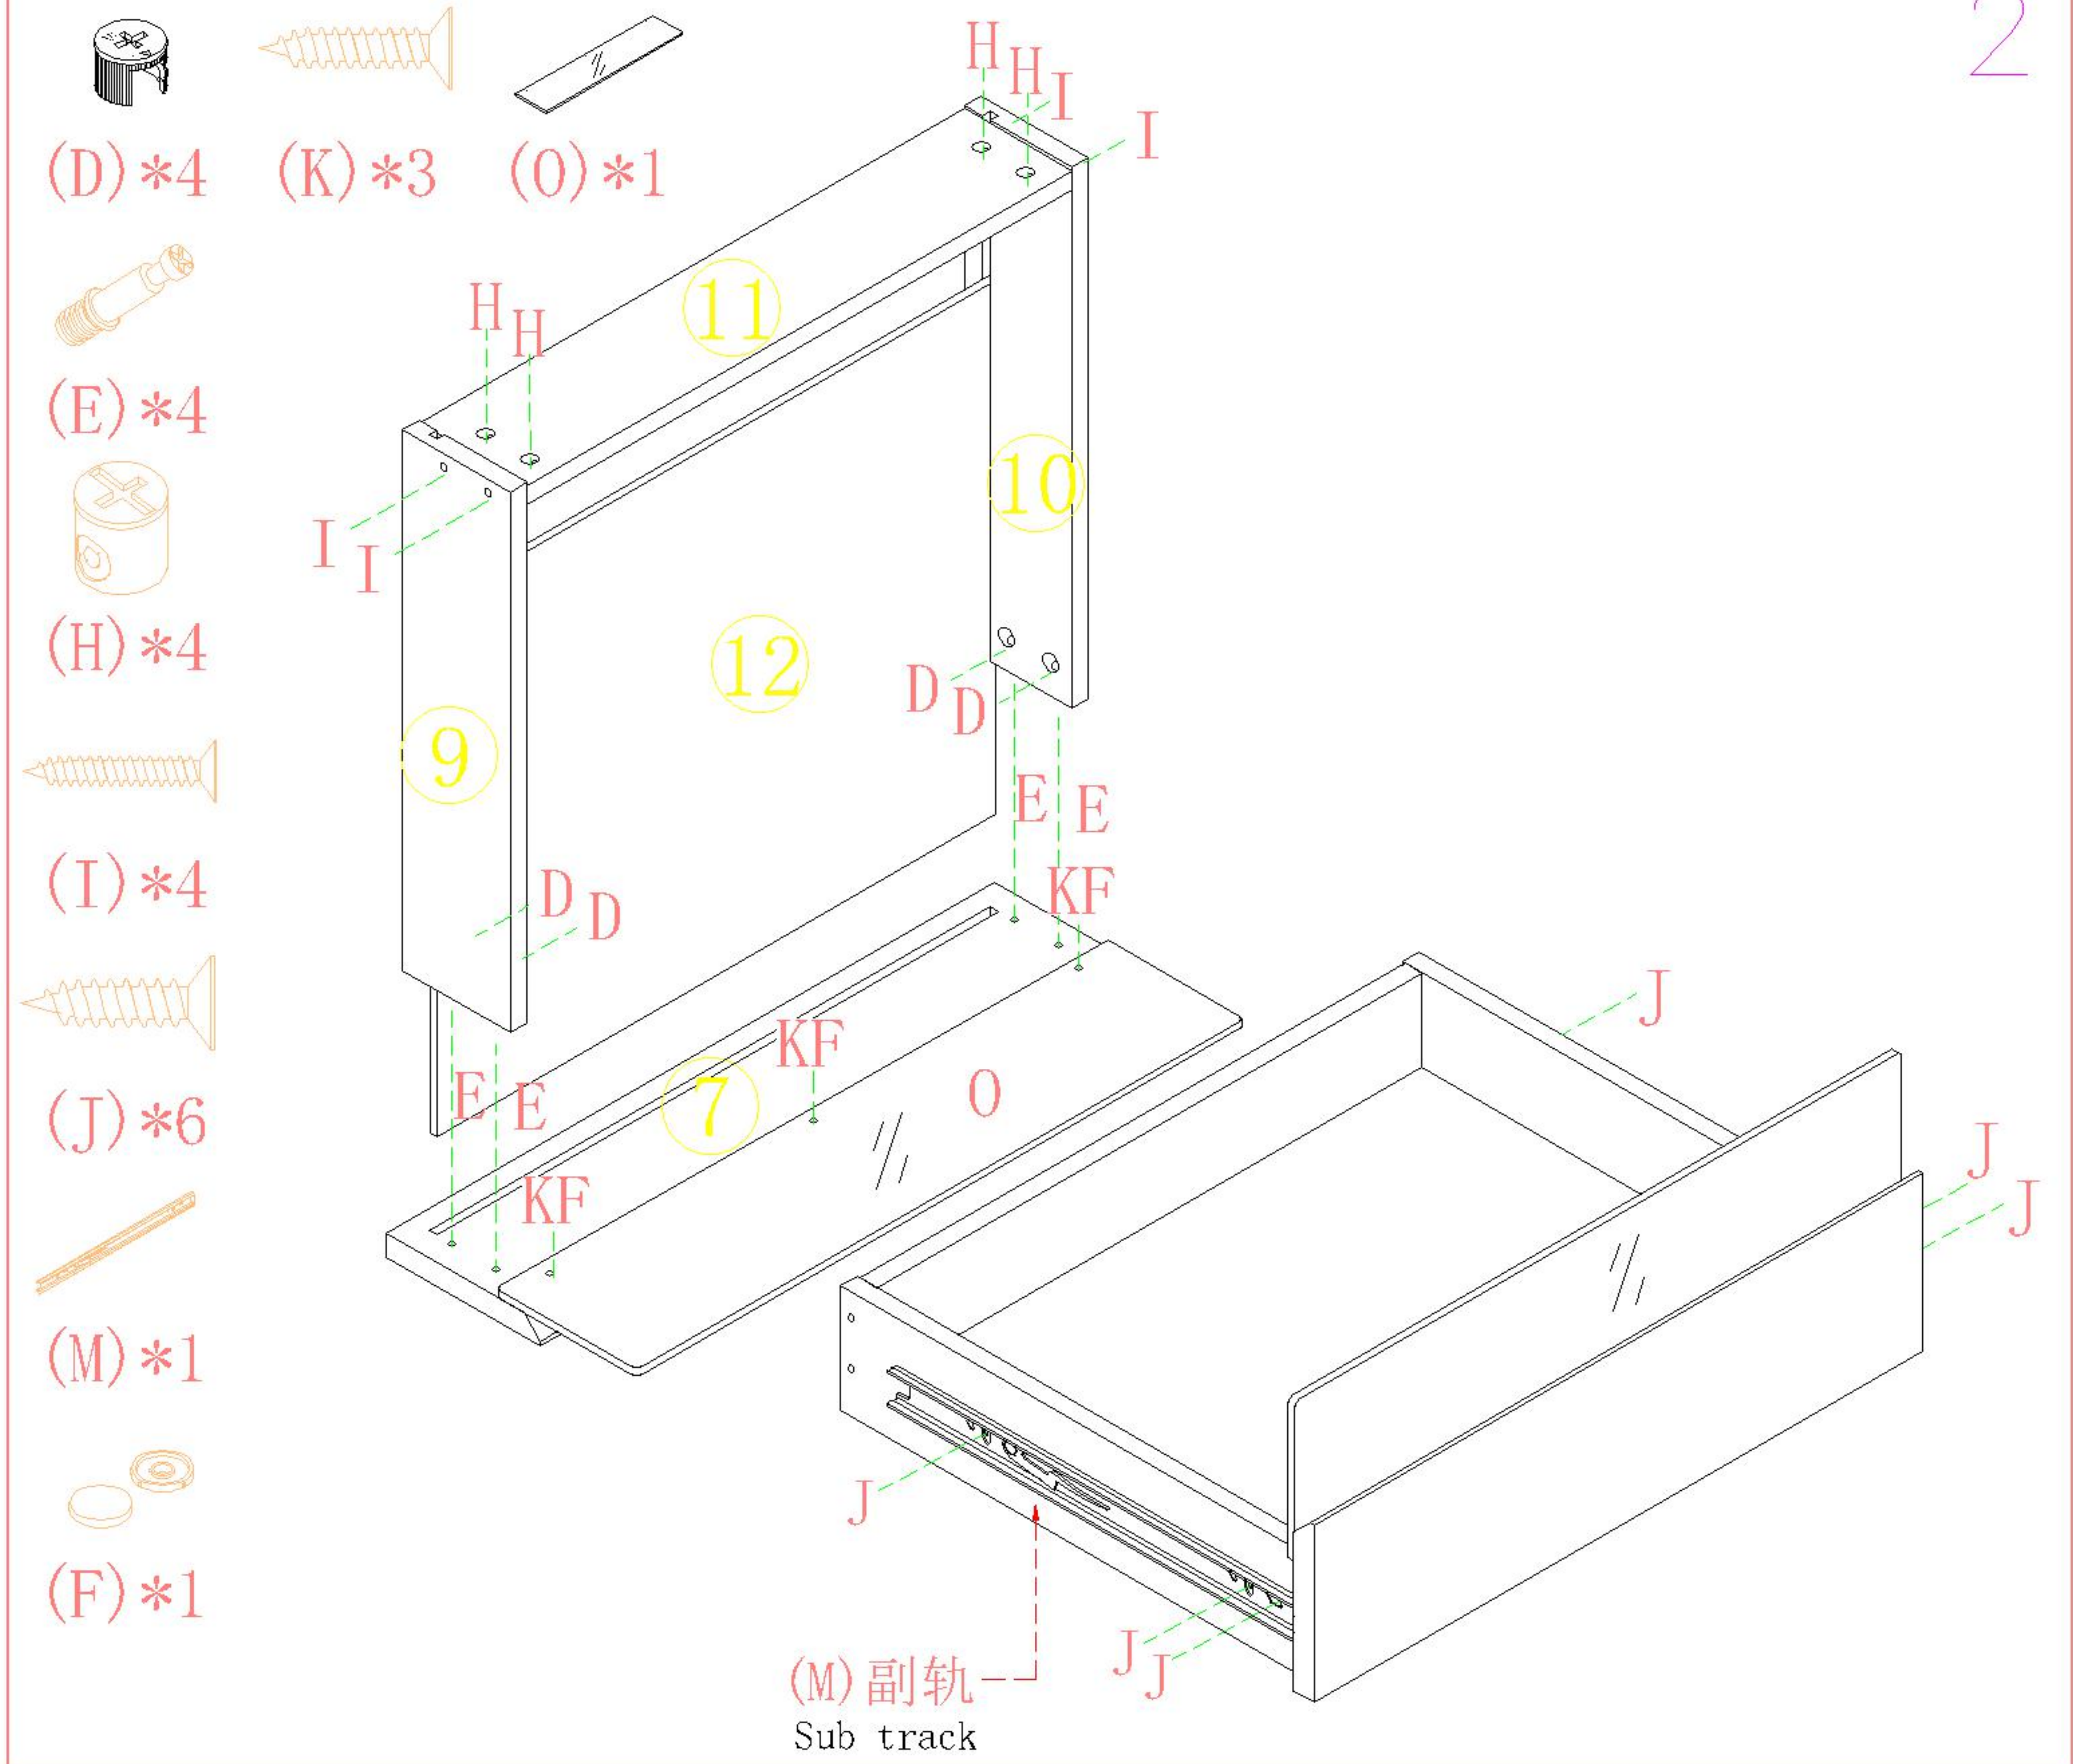

TV1B-A

安装方法/
Installation method

二合一/2 in 1

塑料螺母 Plastic nut

阀门开关(下压为开)
Valve switch (press down to open)

三节滚珠导轨-12"
Three Section Ball Guide-12"

1

2

3

4

TV1B-A

安装方法/
Installation method

二合一/2 in 1

塑料螺母 Plastic nut

阀门开关(下压为开)
Valve switch (press down to open)

三节滚珠导轨-12"
Three Section Ball Guide-12"