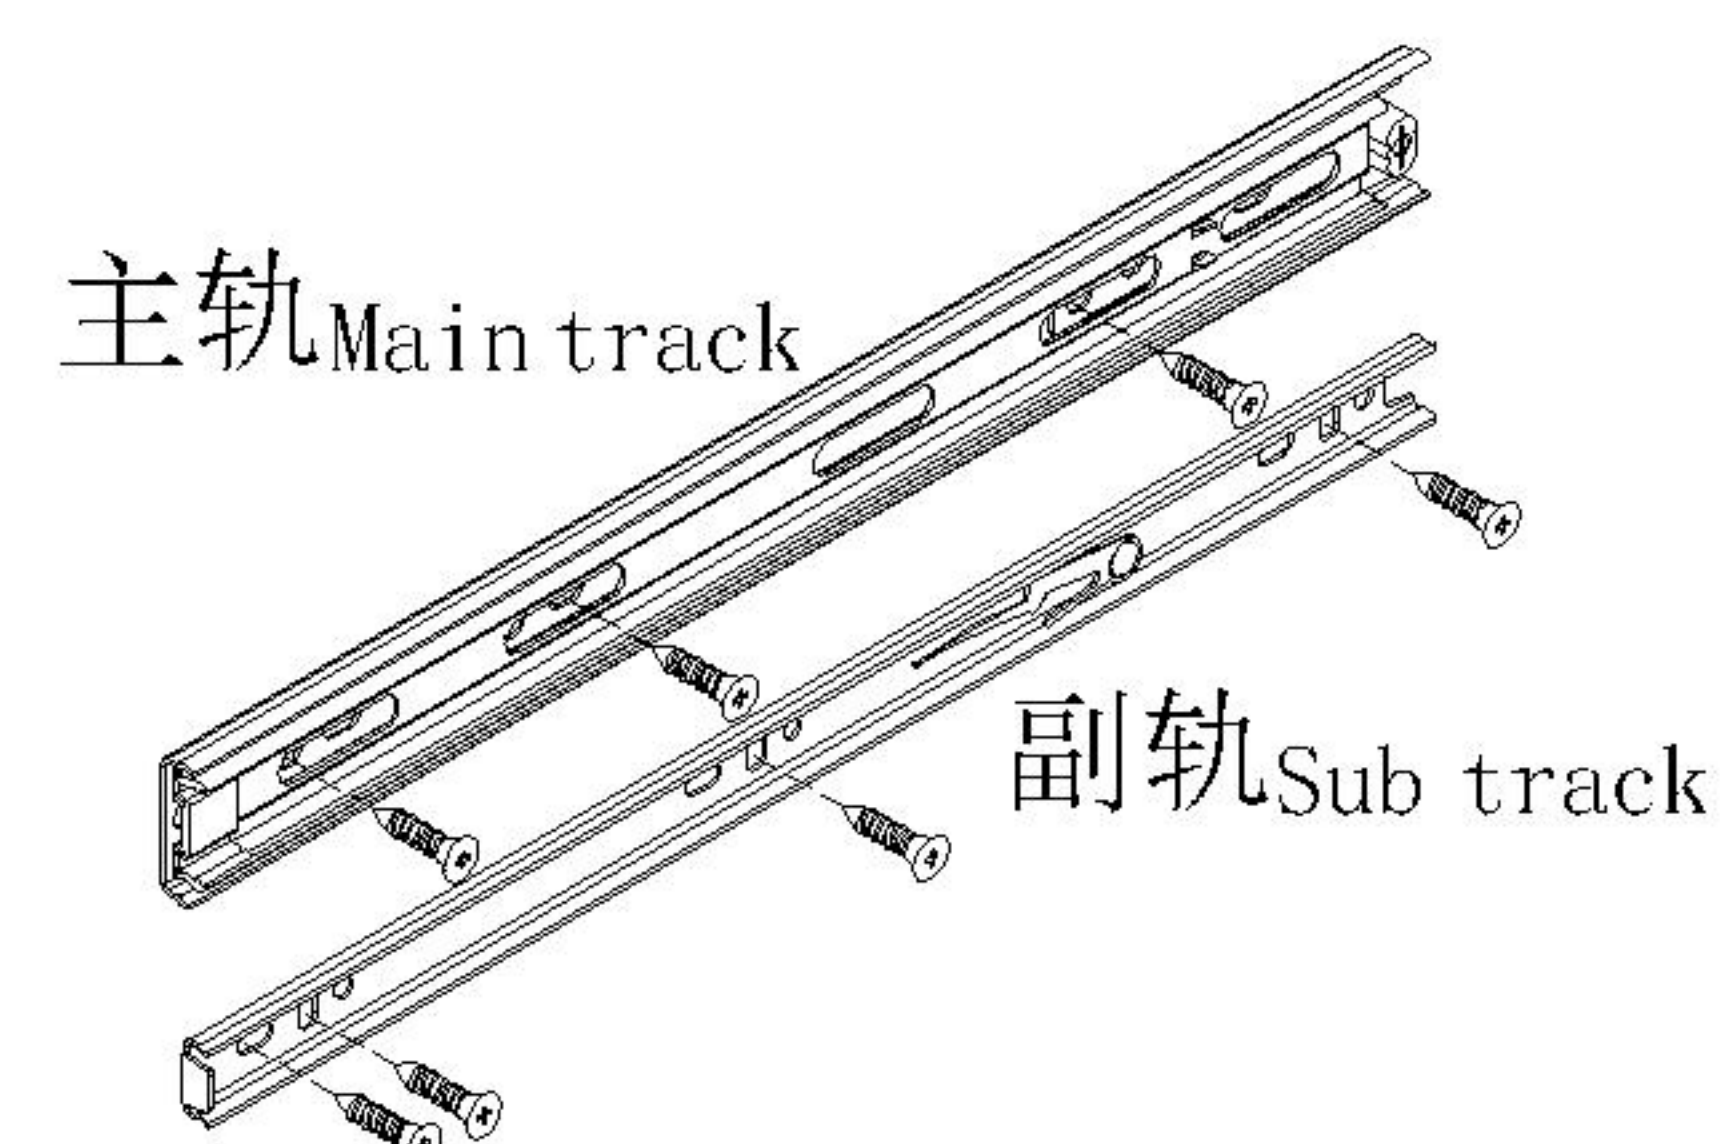

TV1B-A

安装方法/
Installation method

二合一/2 in 1

塑料螺母 Plastic nut

阀门开关(下压为开)
Valve switch (press down to open)

三节滚珠导轨-12"
Three Section Ball Guide-12"

1

2

3

4

TV1B-A

安装方法/
Installation method

二合一/2 in 1

塑料螺母 Plastic nut

阀门开关(下压为开)
Valve switch (press down to open)

三节滚珠导轨-12"
Three Section Ball Guide-12"