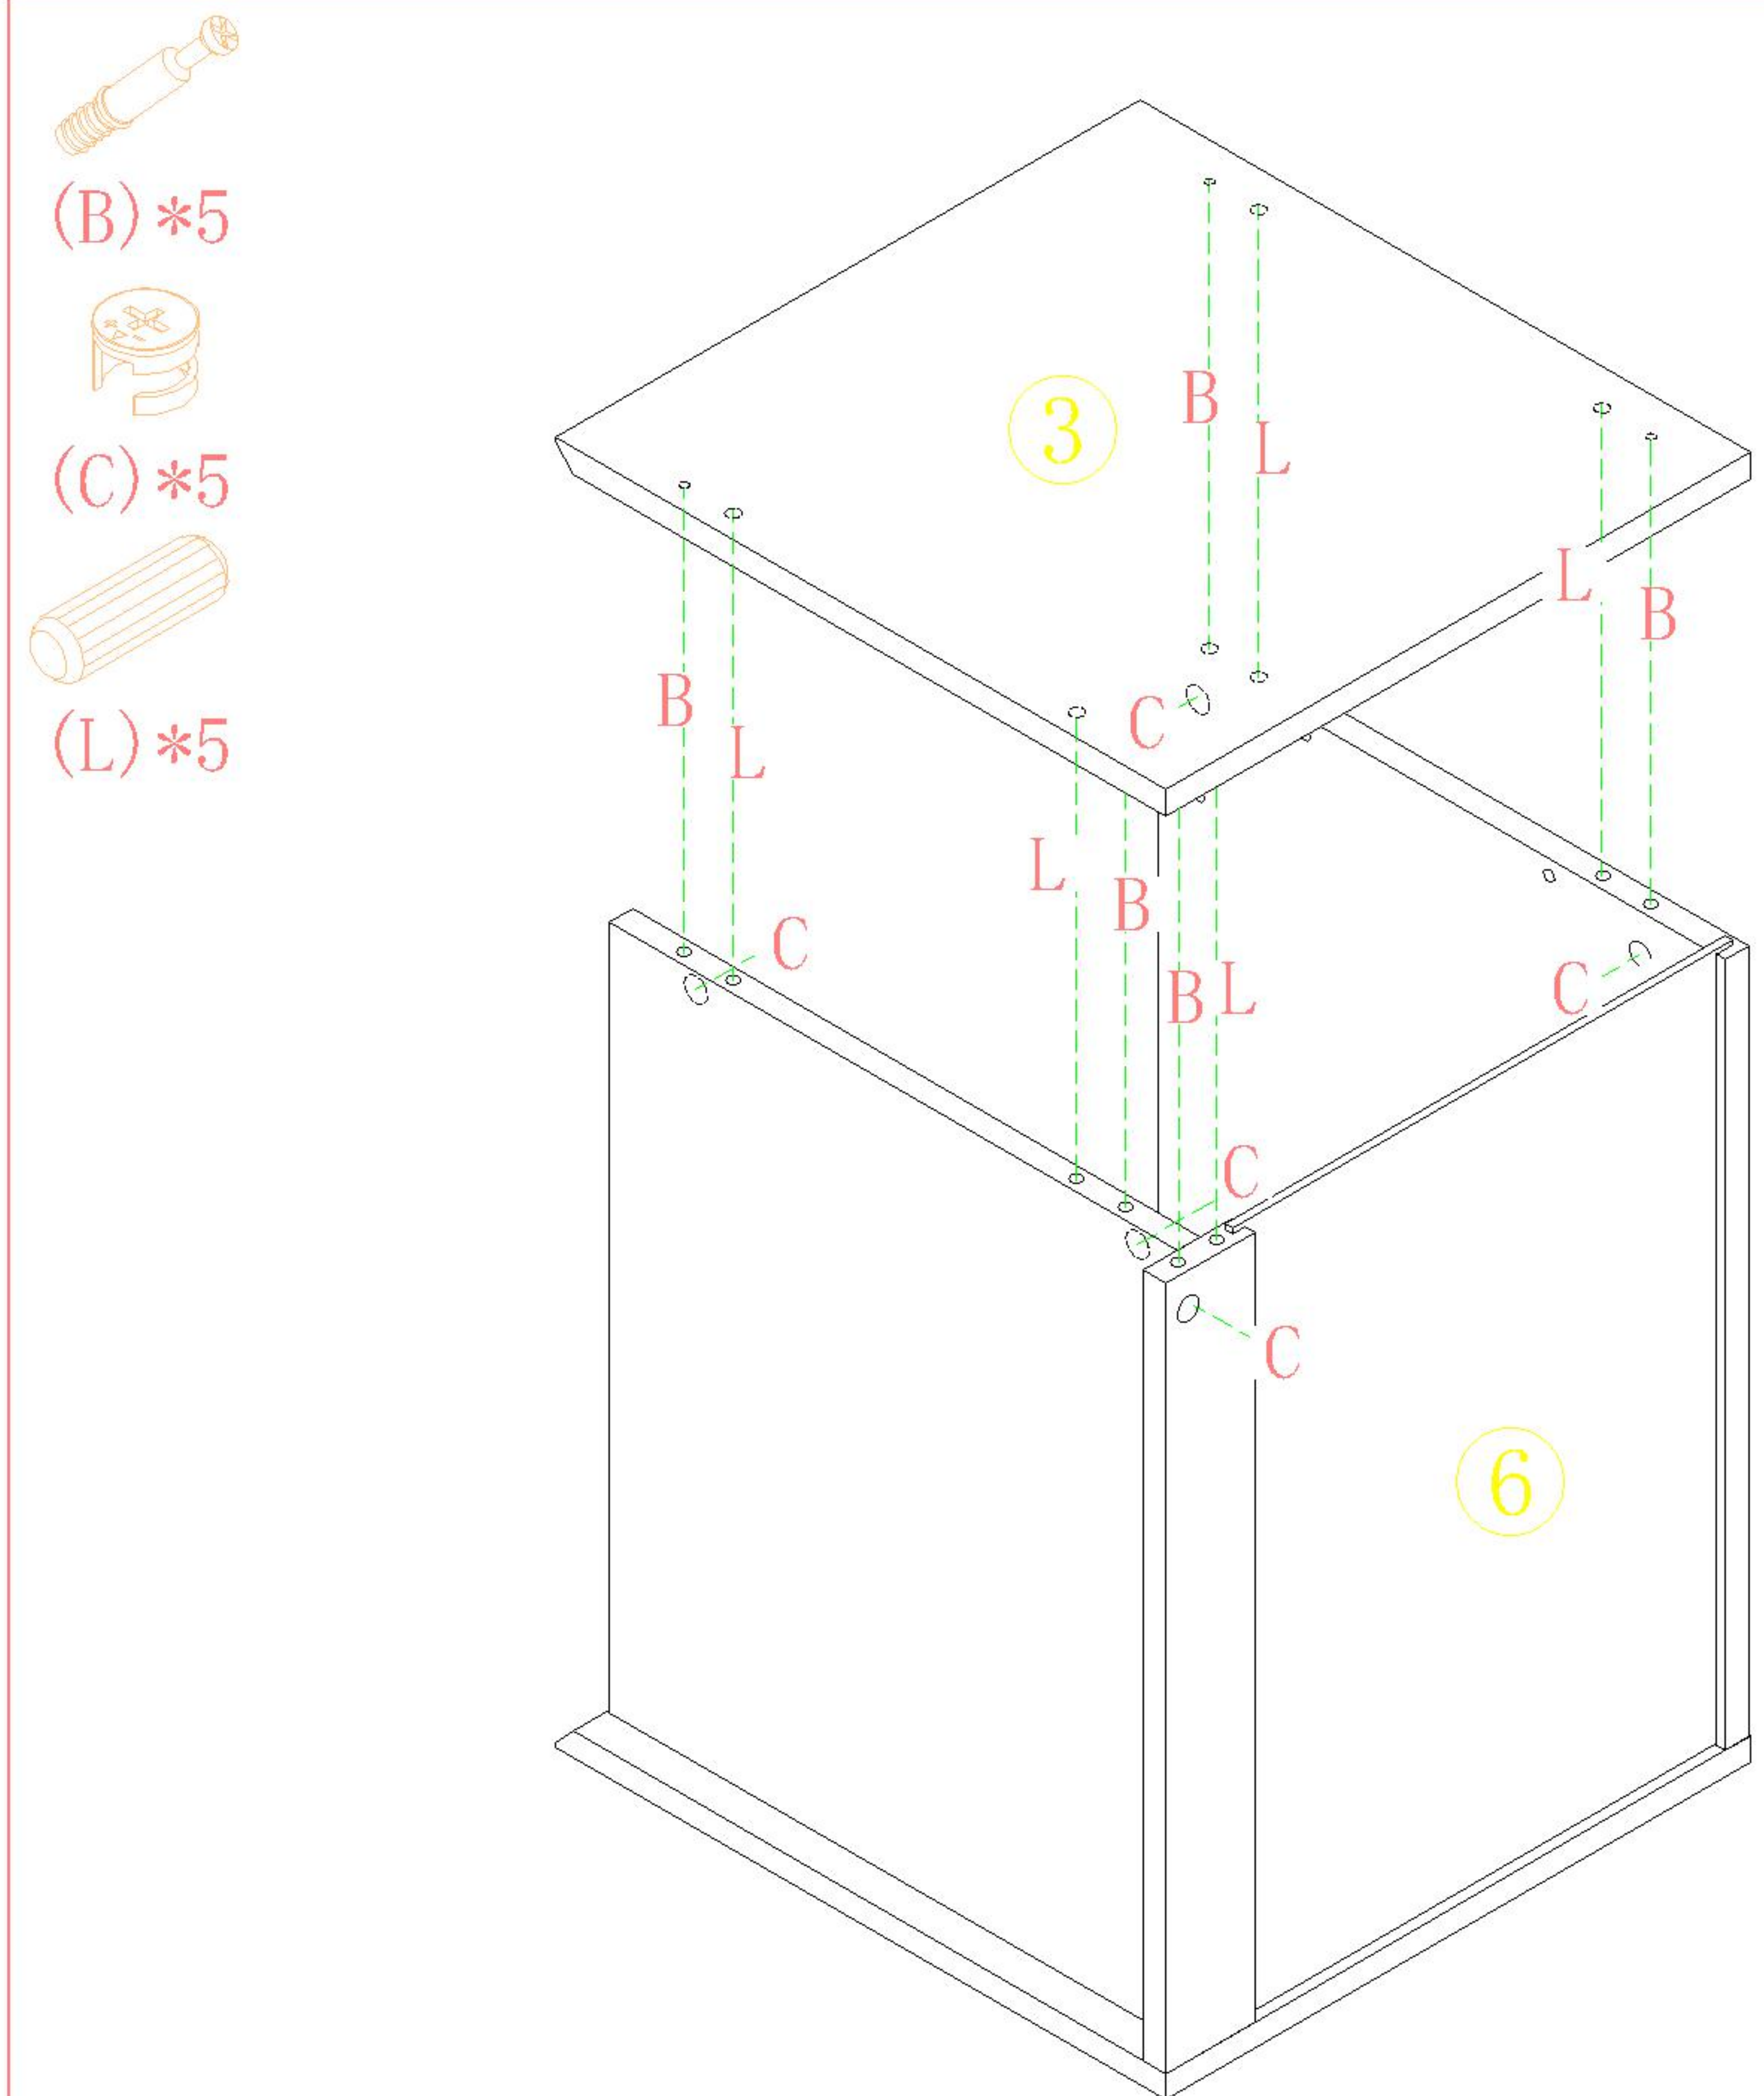

TV1B-A

安装方法/
Installation method

二合一/2 in 1

塑料螺母 Plastic nut

阀门开关(下压为开)
Valve switch (press down to open)

三节滚珠导轨-12"
Three Section Ball Guide-12"

1

2

3

4

TV1B-A

安装方法/
Installation method

二合一/2 in 1

塑料螺母 Plastic nut

阀门开关(下压为开)
Valve switch (press down to open)

三节滚珠导轨-12"
Three Section Ball Guide-12"