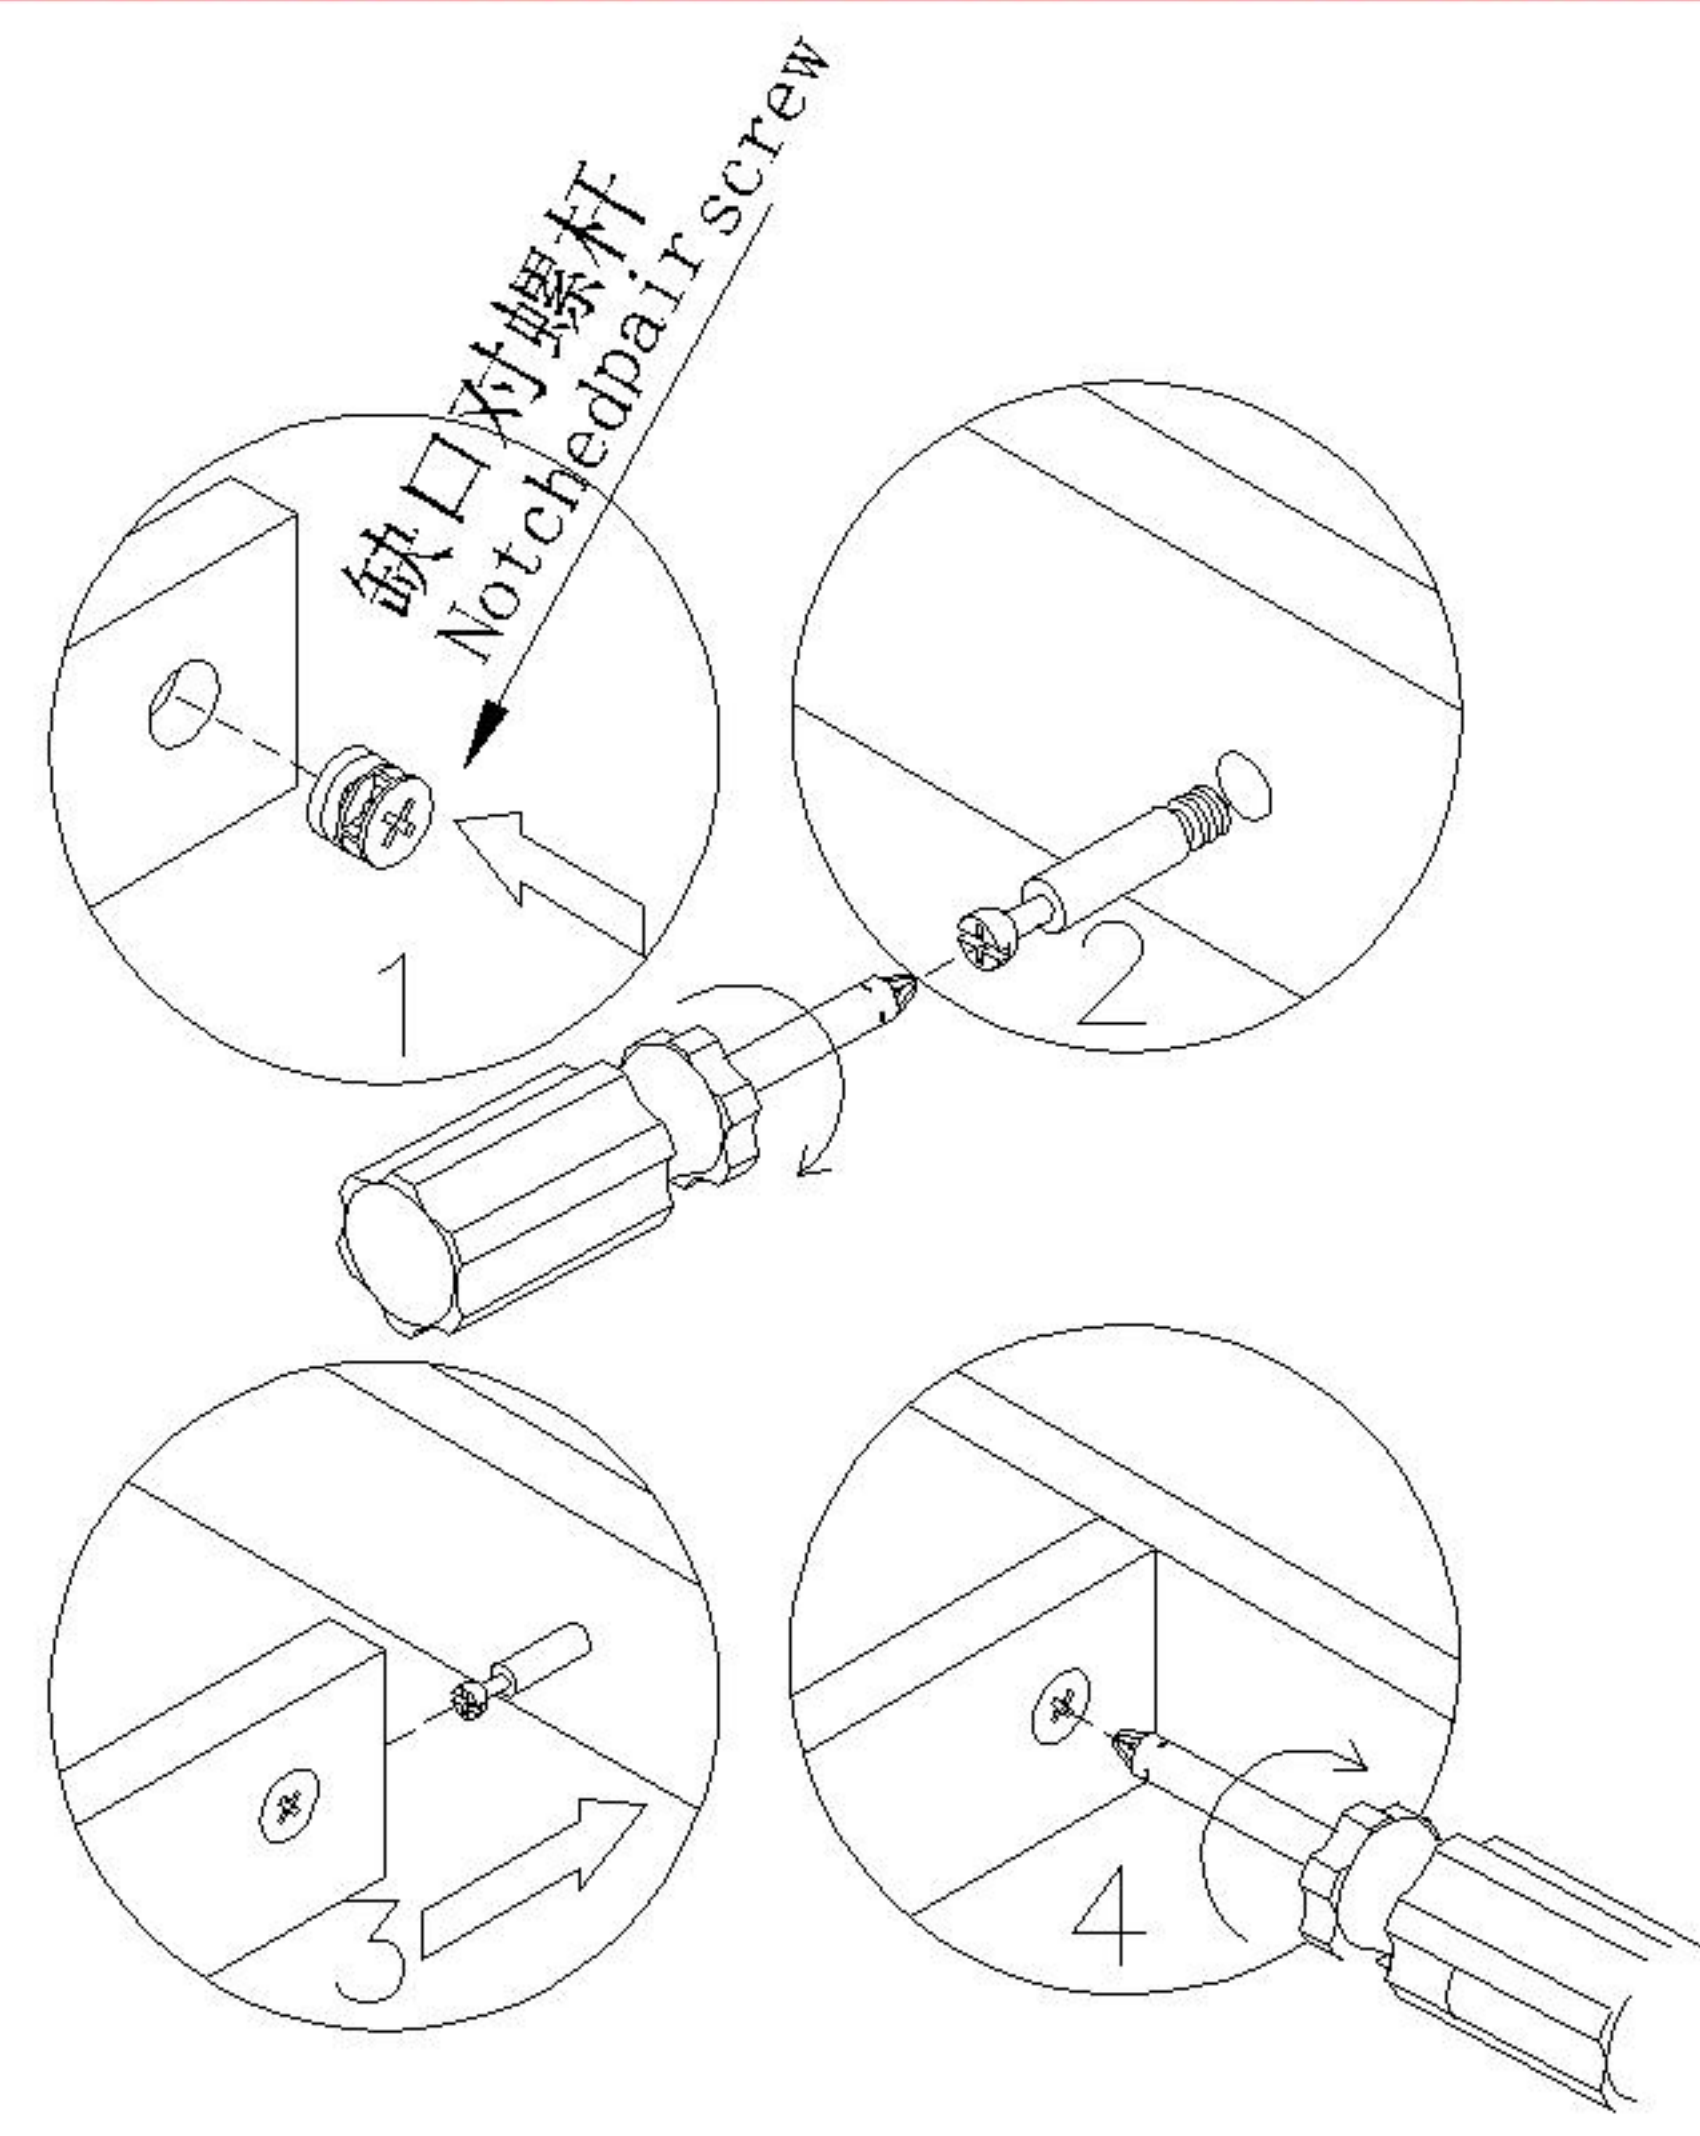

TV1B-A

安装方法/
Installation method

二合一/2 in 1

塑料螺母 Plastic nut

阀门开关(下压为开)
Valve switch (press down to open)

三节滚珠导轨-12"
Three Section Ball Guide-12"

1

2

3

4

TV1B-A

安装方法/
Installation method

二合一/2 in 1

塑料螺母 Plastic nut

阀门开关(下压为开)
Valve switch (press down to open)

三节滚珠导轨-12"
Three Section Ball Guide-12"