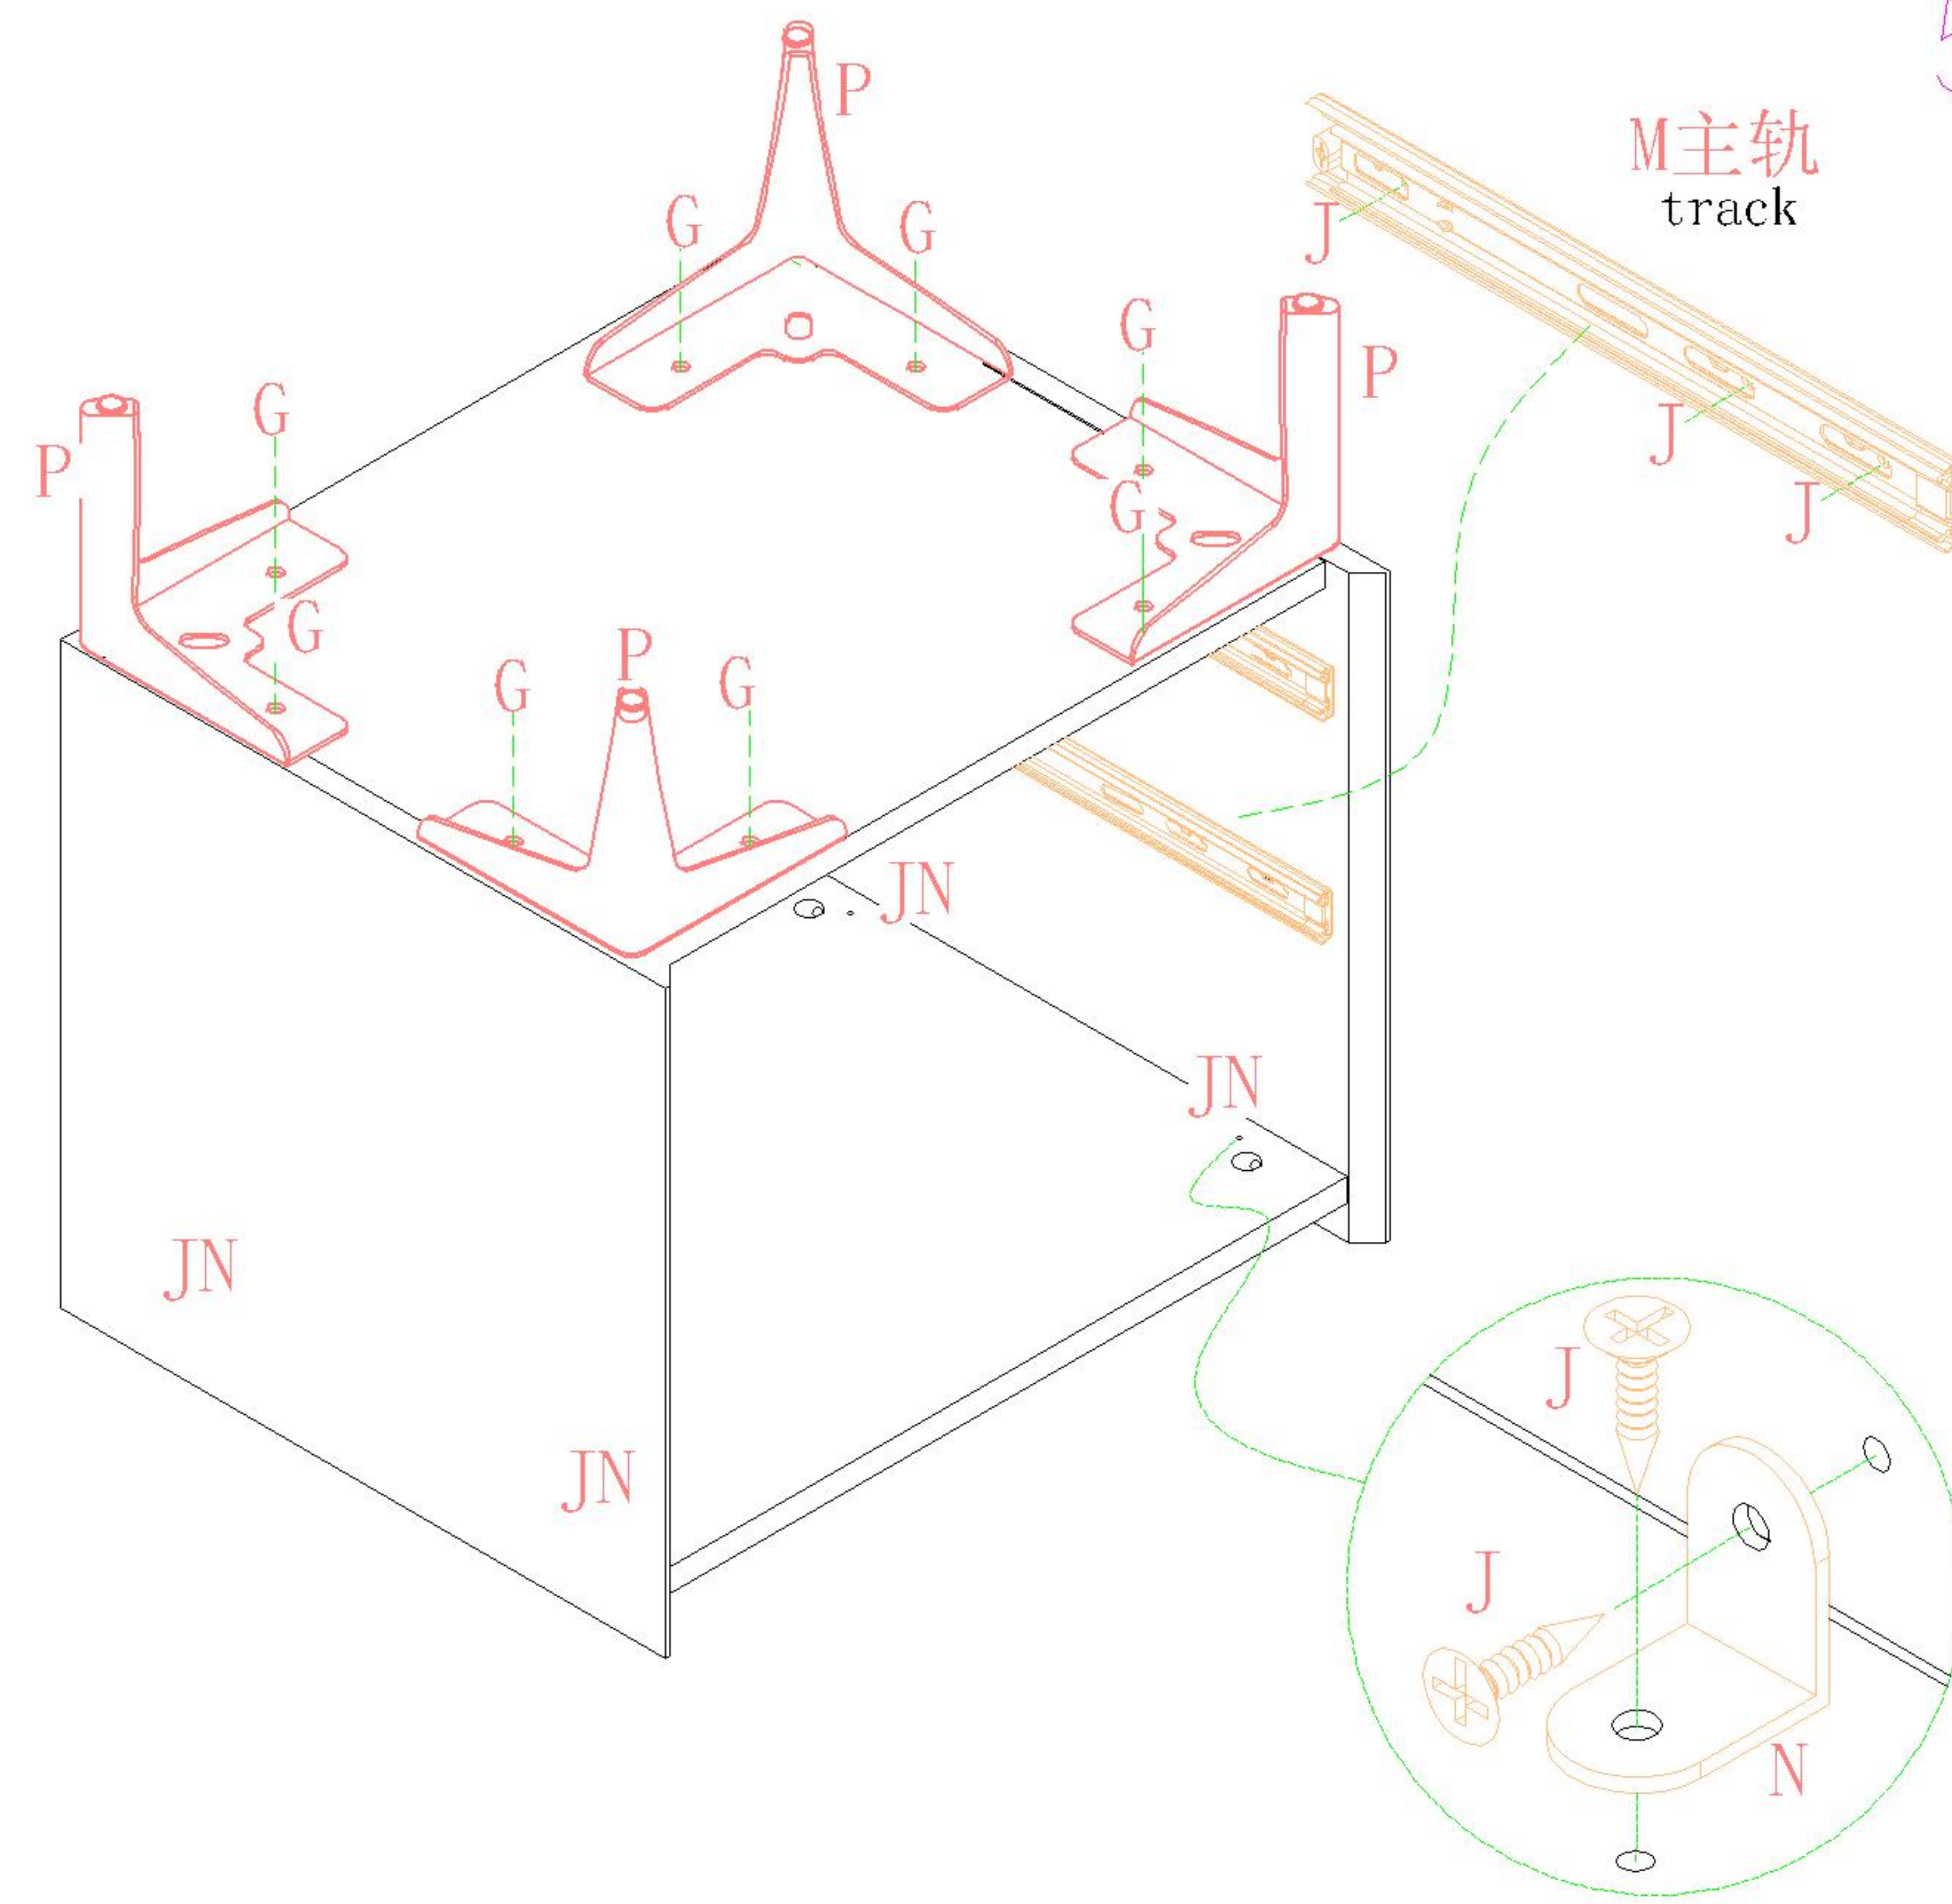

TV1B-A

安装方法/
Installation method

二合一/2 in 1

塑料螺母 Plastic nut

阀门开关(下压为开)
Valve switch (press down to open)

三节滚珠导轨-12"
Three Section Ball Guide-12"

1

2

3

4

TV1B-A

安装方法/
Installation method

二合一/2 in 1

塑料螺母 Plastic nut

阀门开关(下压为开)
Valve switch (press down to open)

三节滚珠导轨-12"
Three Section Ball Guide-12"

- (G)*8
- (M)*1
- (J)*20
- (N)*4
- (P)*4

- (A)*4
- (K)*4

7

8