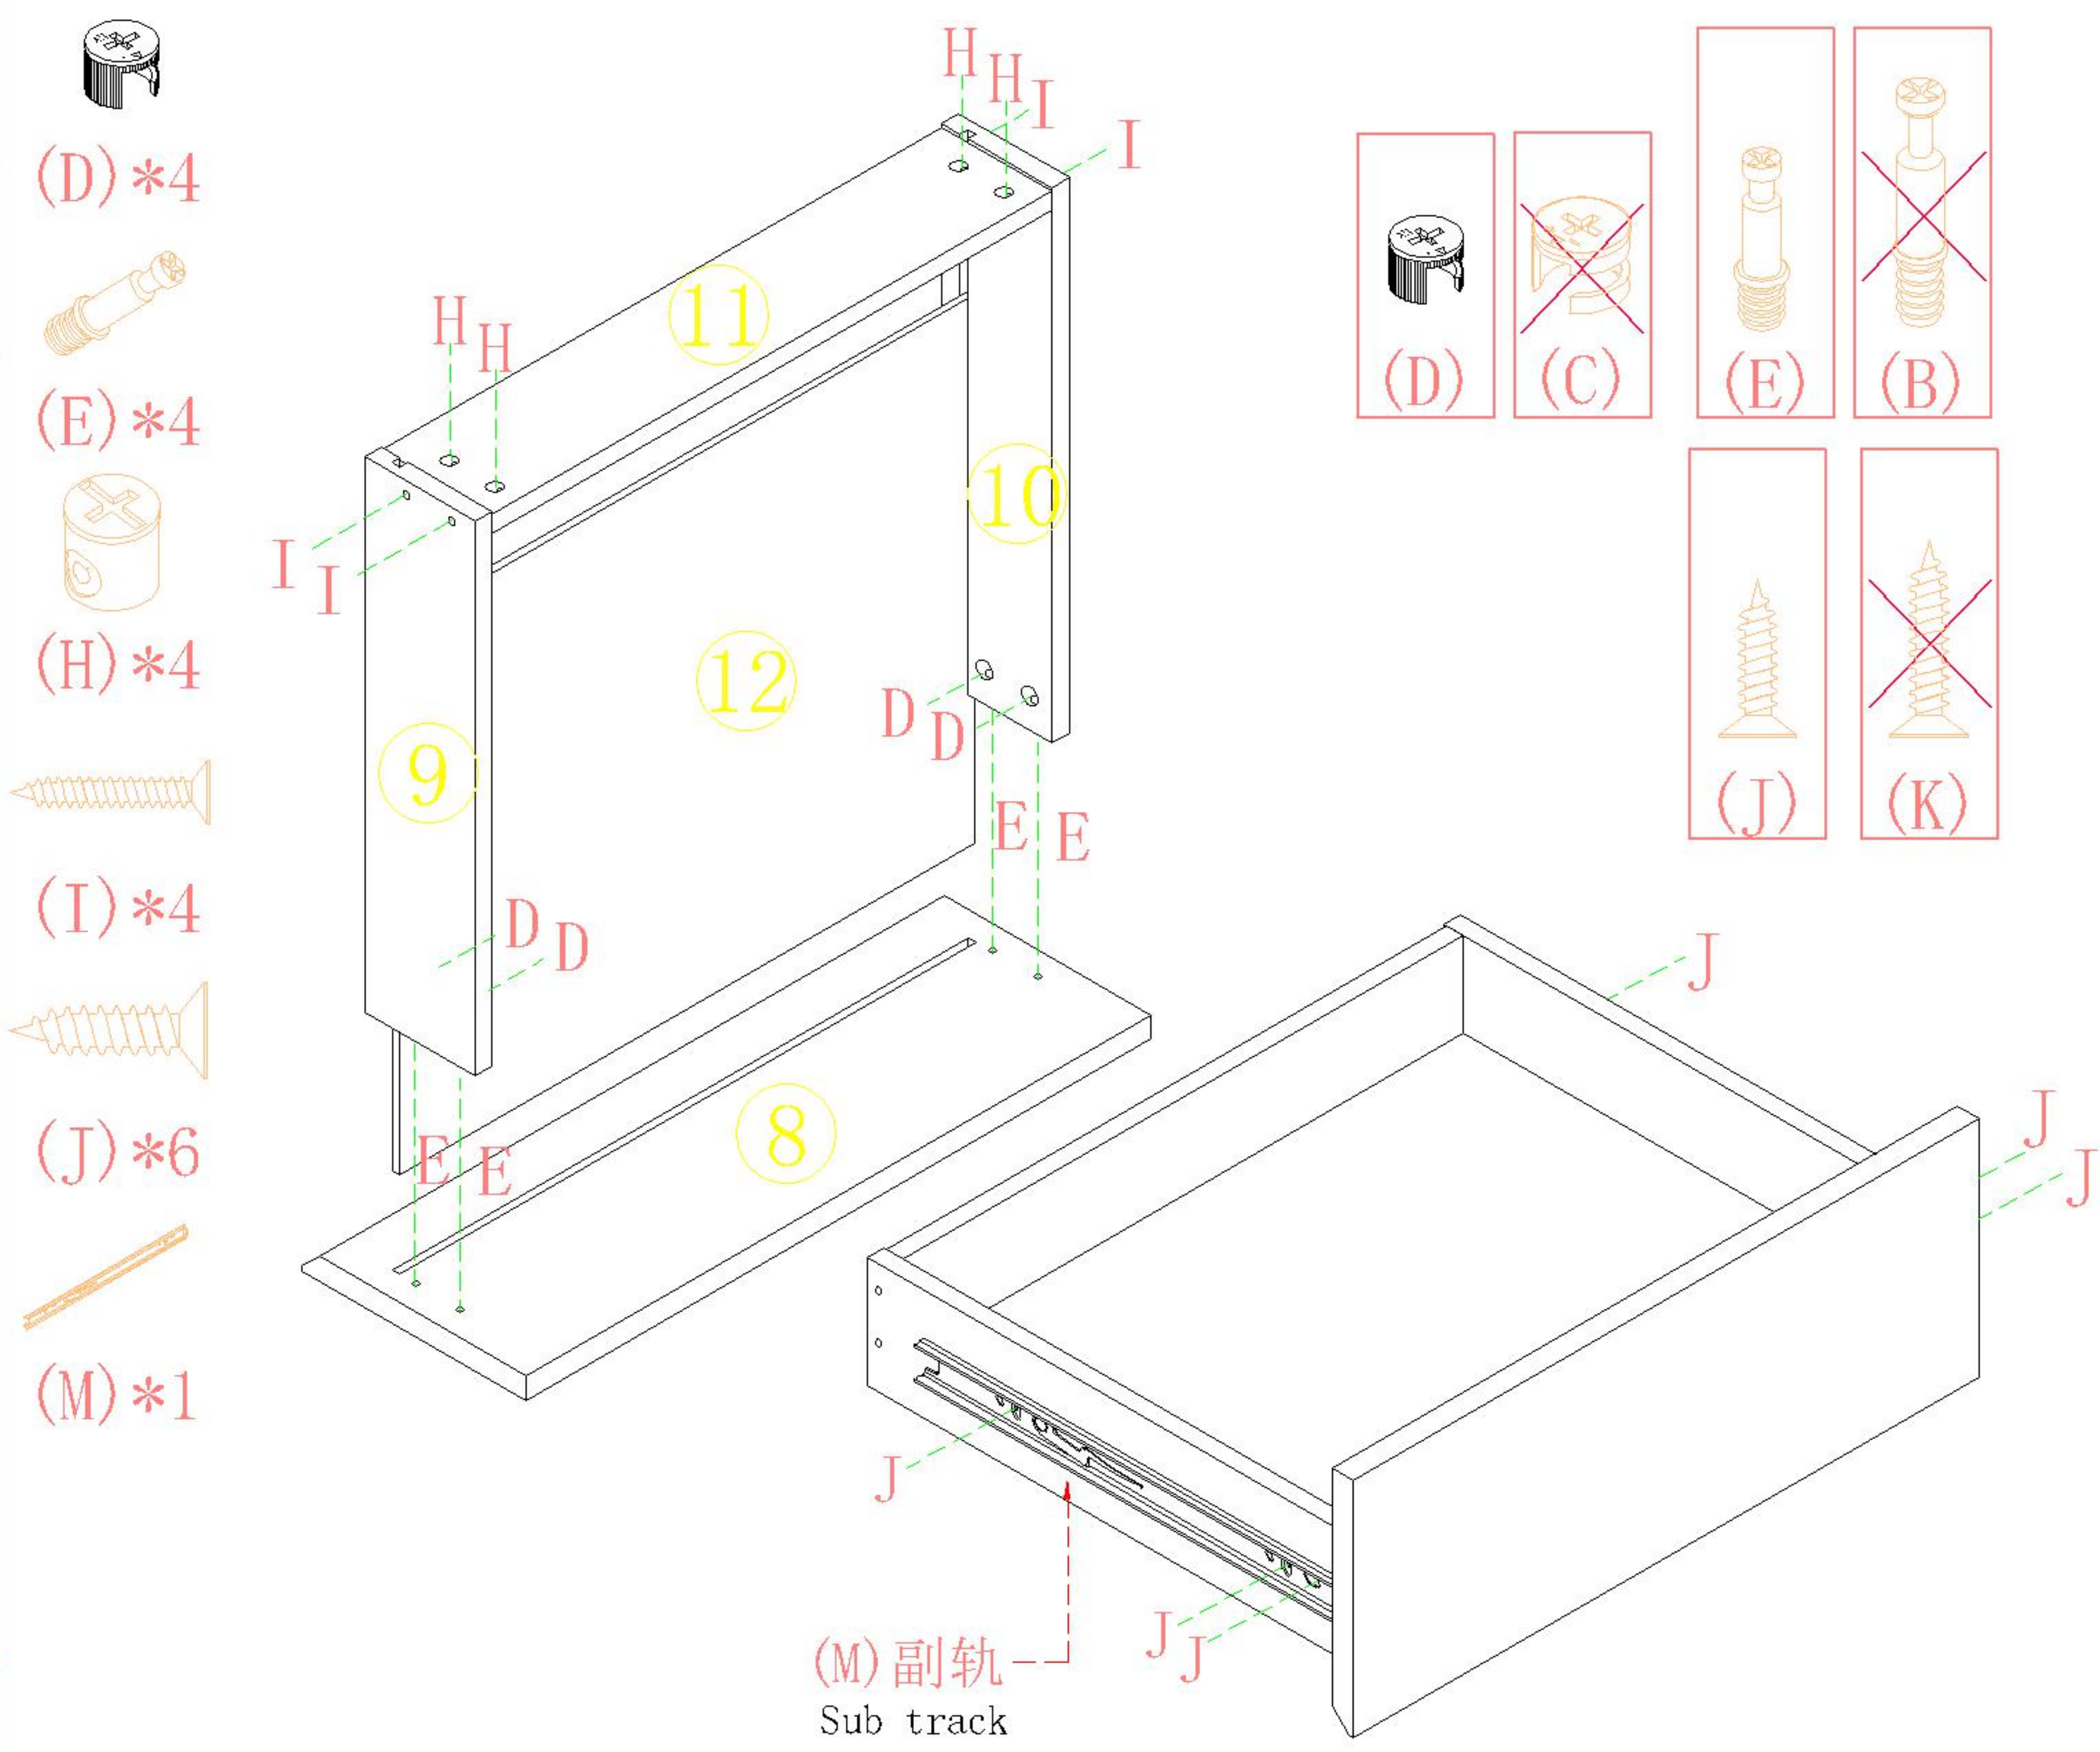

TV1B-A

安装方法/
Installation method

二合一/2 in 1

塑料螺母 Plastic nut

阀门开关(下压为开)
Valve switch (press down to open)

三节滚珠导轨-12"
Three Section Ball Guide-12"

1

2

3

4

TV1B-A

安装方法/
Installation method

二合一/2 in 1

塑料螺母 Plastic nut

阀门开关(下压为开)
Valve switch (press down to open)

三节滚珠导轨-12"
Three Section Ball Guide-12"