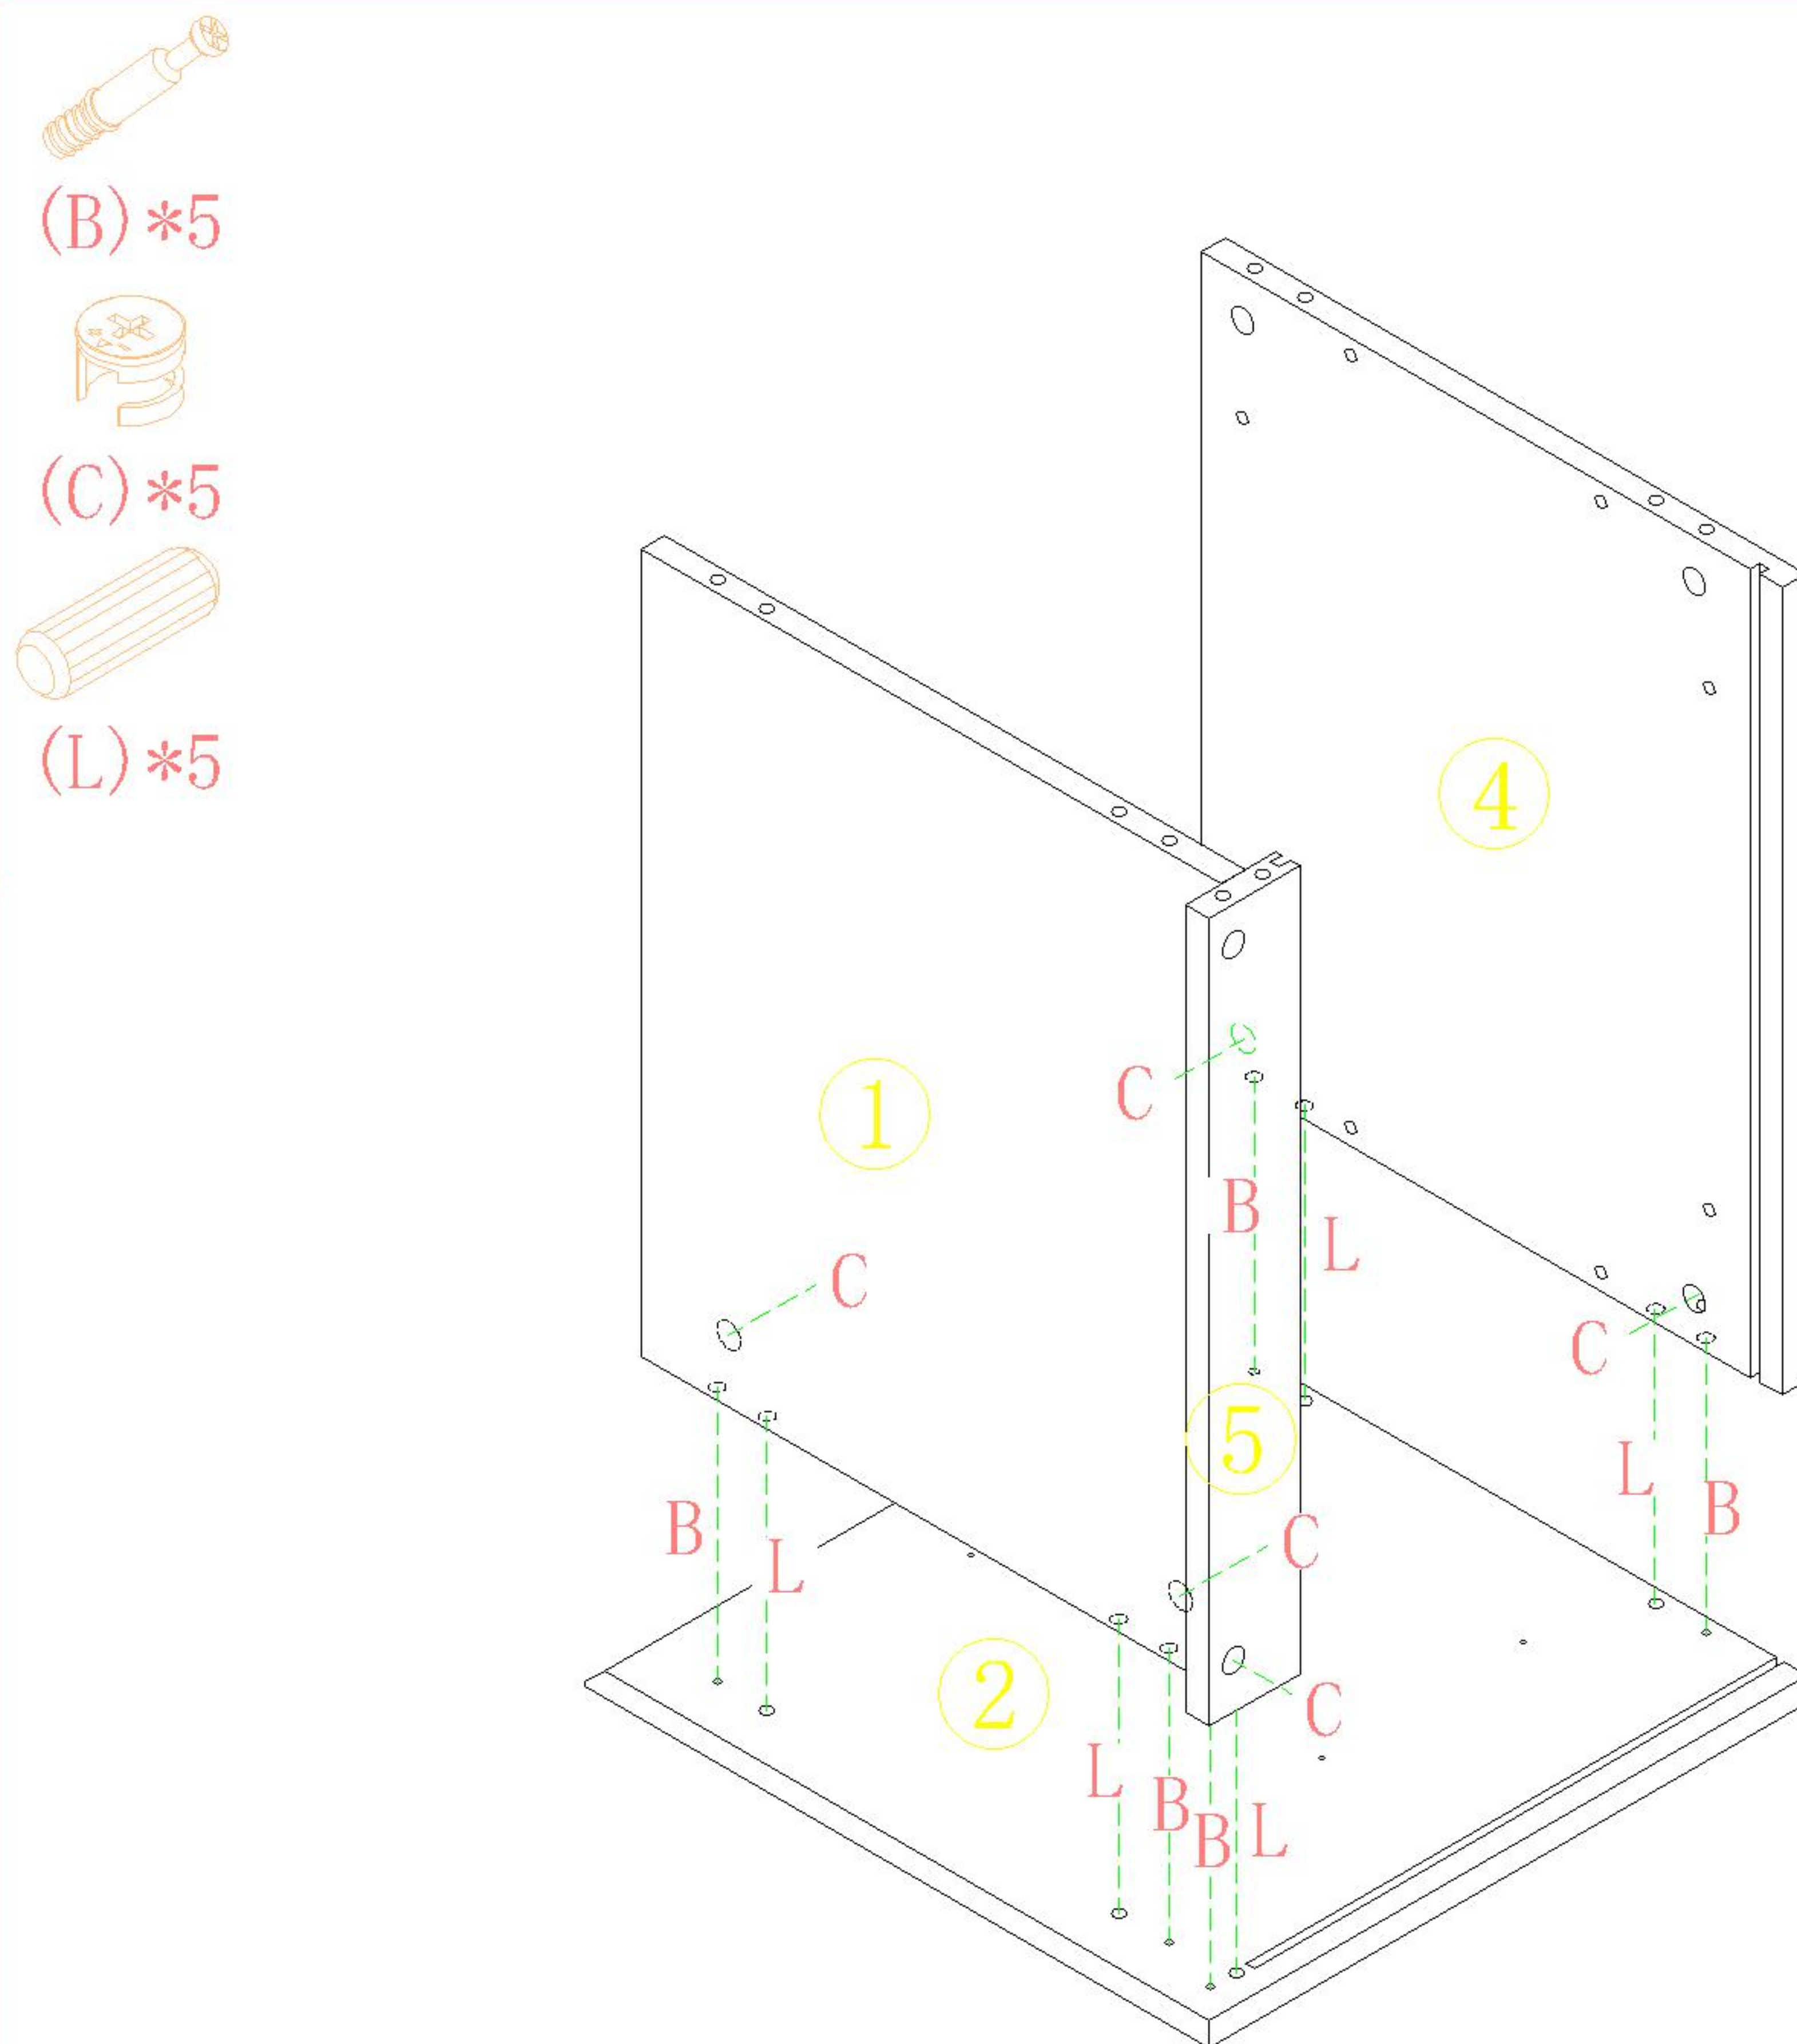

TV1B-A

安装方法/
Installation method

二合一/2 in 1

塑料螺母 Plastic nut

阀门开关(下压为开)
Valve switch (press down to open)

三节滚珠导轨-12"
Three Section Ball Guide-12"

1

2

3

4

TV1B-A

安装方法/
Installation method

二合一/2 in 1

塑料螺母 Plastic nut

阀门开关(下压为开)
Valve switch (press down to open)

三节滚珠导轨-12"
Three Section Ball Guide-12"