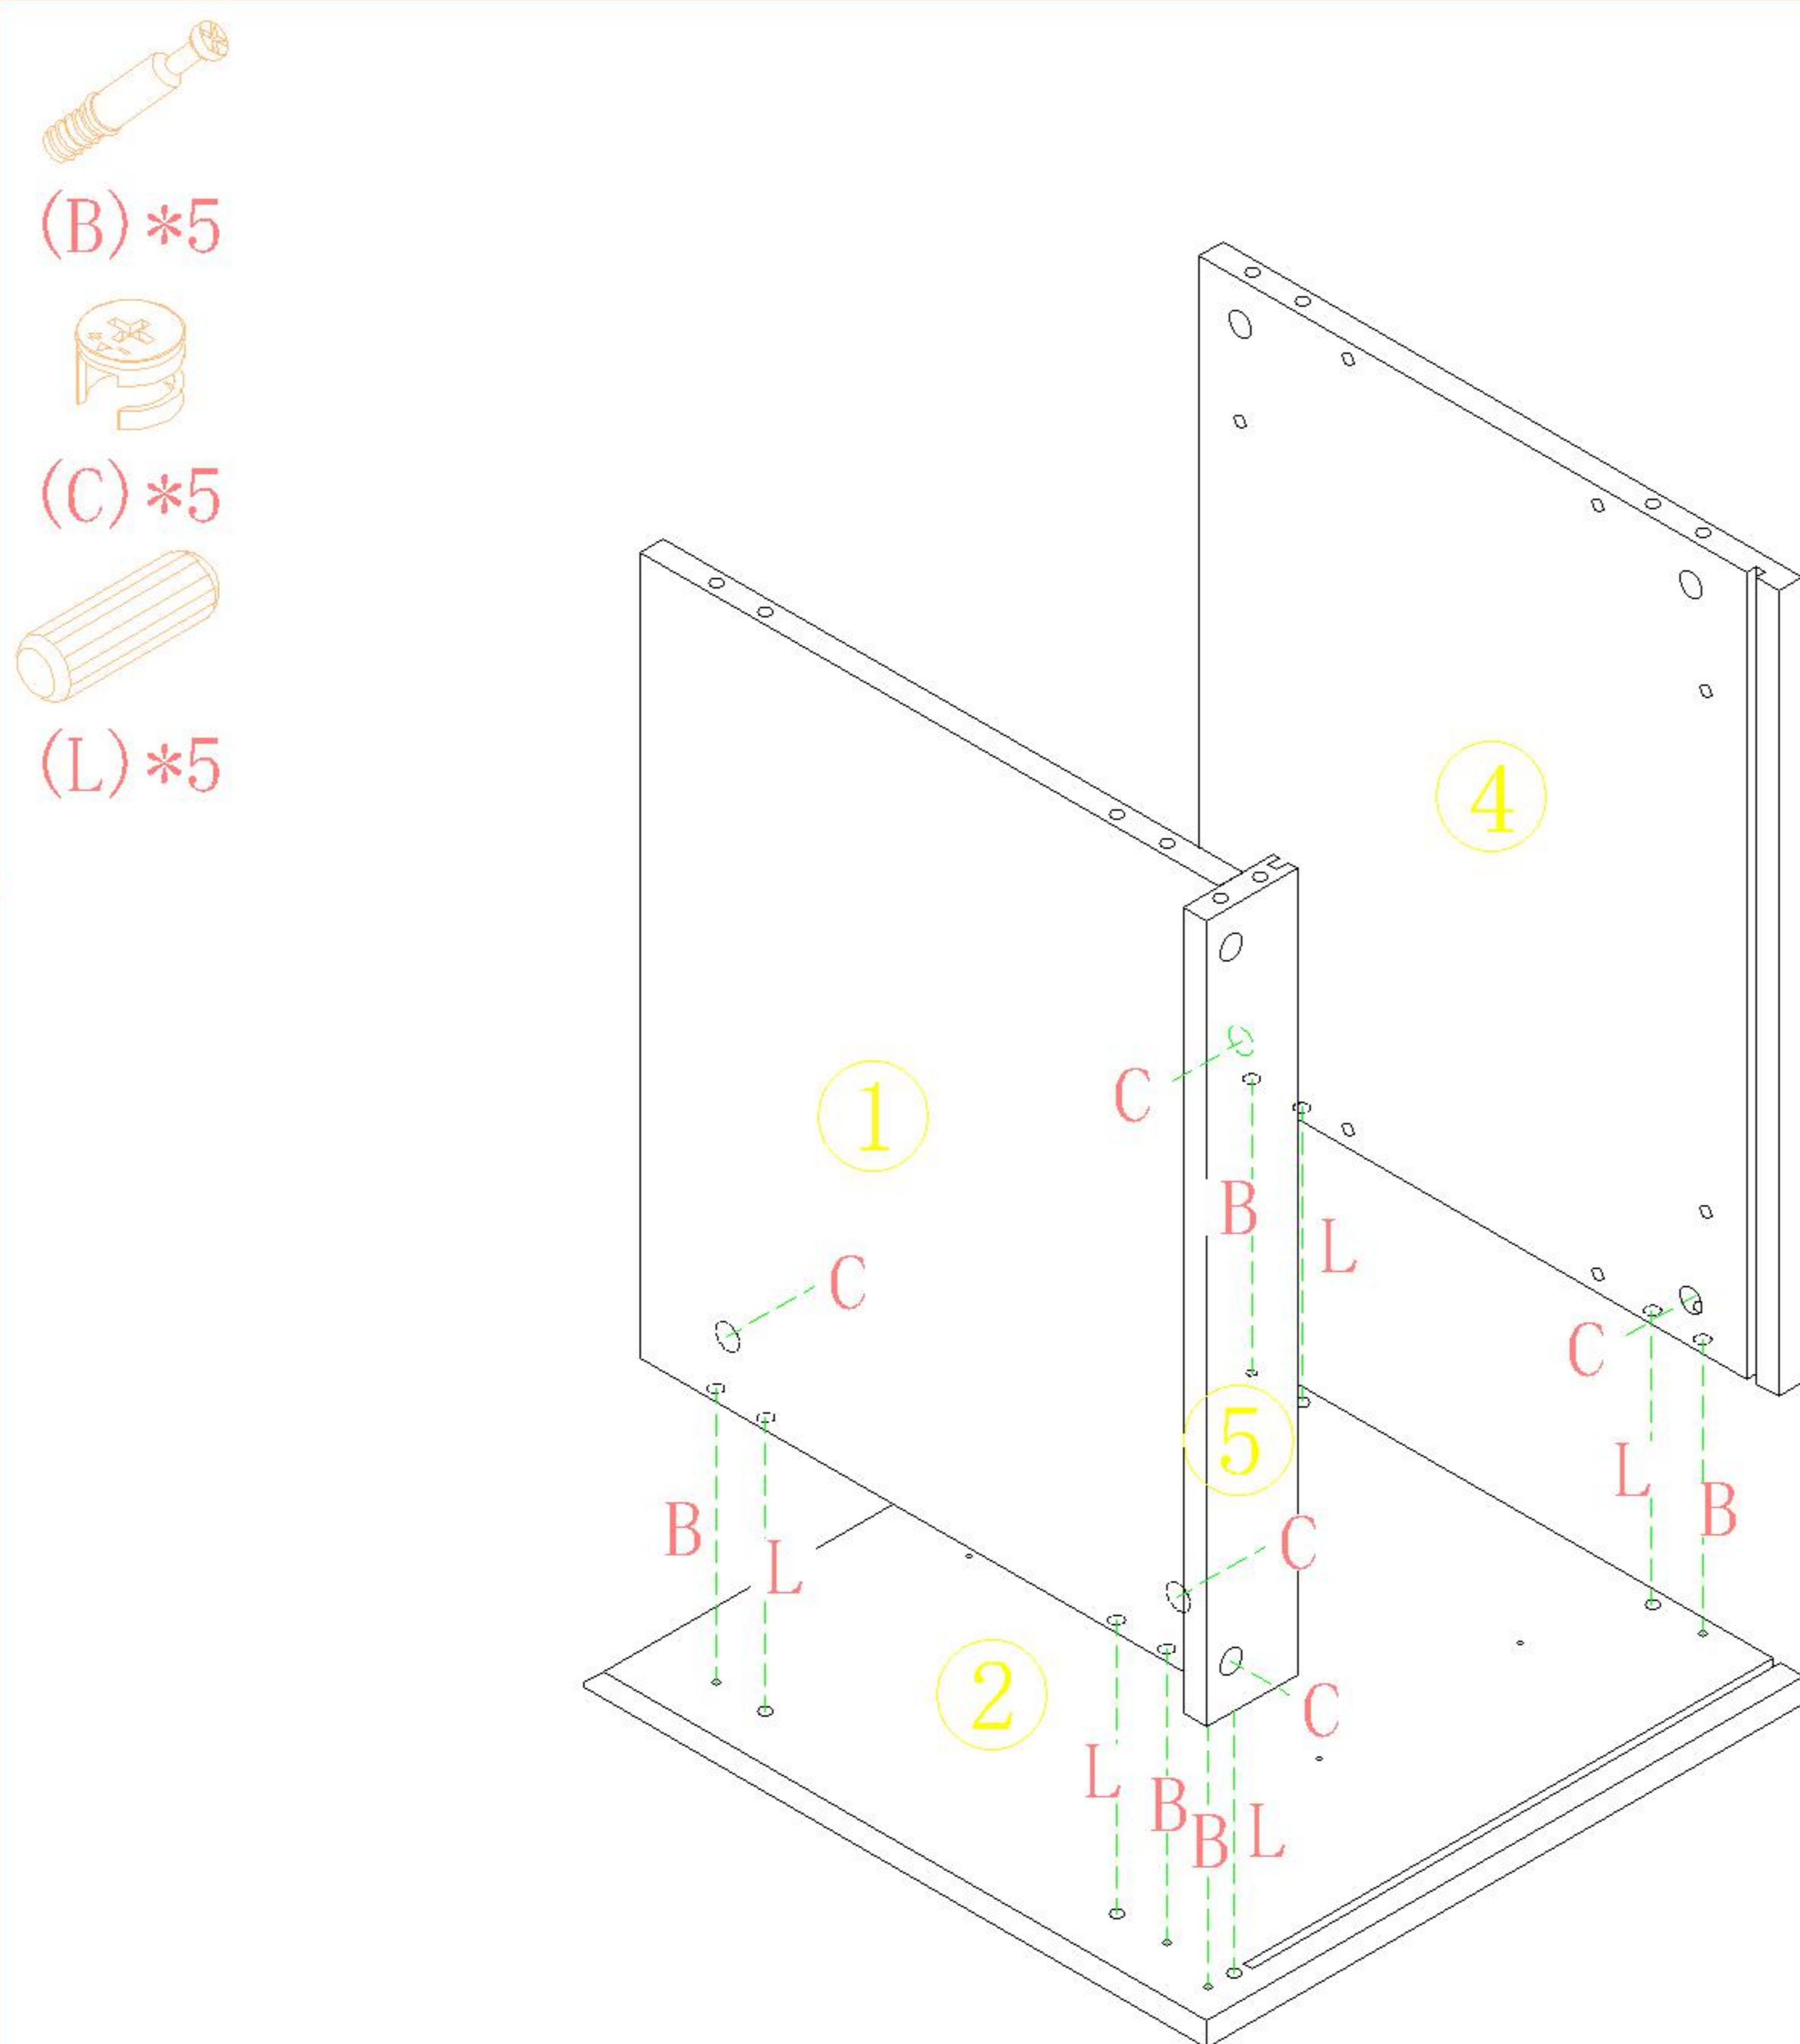

TV1B-A

安装方法/
Installation method

二合一/2 in 1

塑料螺母 Plastic nut

阀门开关(下压为开)
Valve switch (press down to open)

三节滚珠导轨-12"
Three Section Ball Guide-12"

TV1B-A

安装方法/ Installation method

二合一/2 in 1

塑料螺母 Plastic nut

阀门开关(下压为开)
Valve switch (press down to open)

三节滚珠导轨-12"
Three Section Ball Guide-12"

- (G)*8
- (M)*1
- (J)*20
- (N)*4
- (P)*4

- (A)*4
- (K)*4

7

8