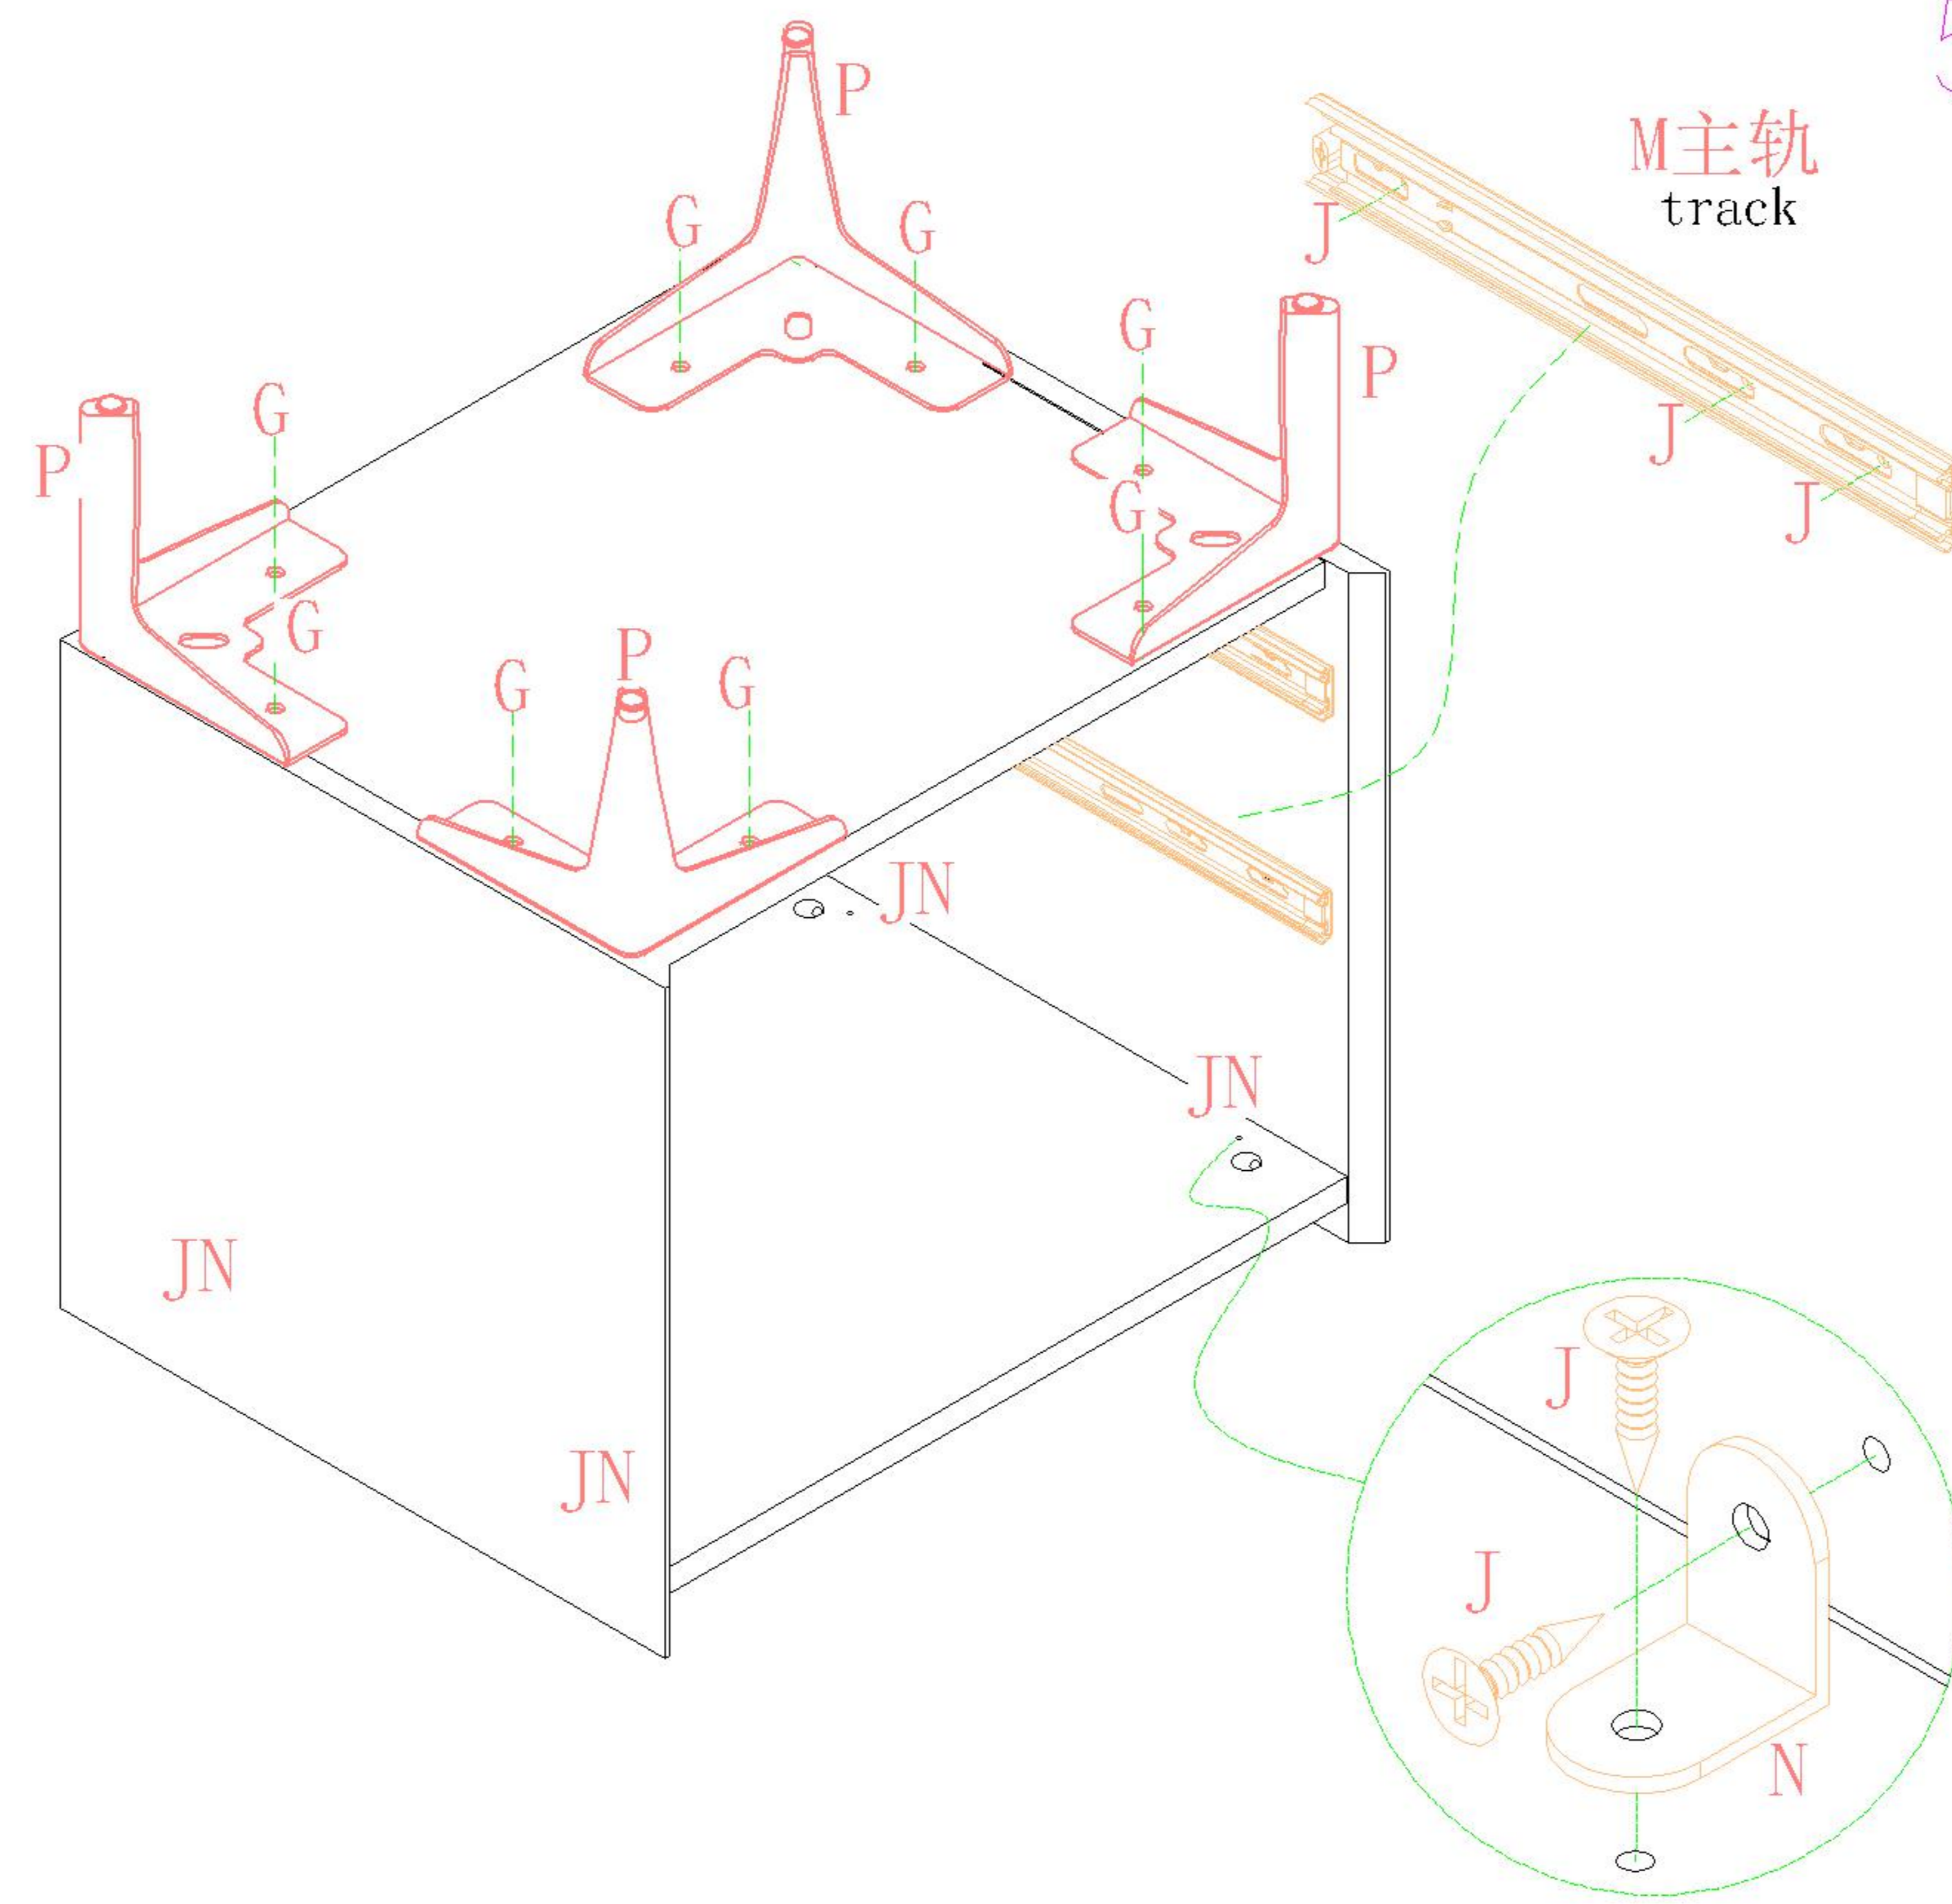

TV1B-A

安装方法/
Installation method

二合一/2 in 1

塑料螺母 Plastic nut

阀门开关(下压为开)
Valve switch (press down to open)

三节滚珠导轨-12"
Three Section Ball Guide-12"

TV1B-A

安装方法/ Installation method

二合一/2 in 1

塑料螺母 Plastic nut

阀门开关(下压为开)
Valve switch (press down to open)

三节滚珠导轨-12"
Three Section Ball Guide-12"

- (G)*8
- (M)*1
- (J)*20
- (N)*4
- (P)*4

- (A)*4
- (K)*4

7

8