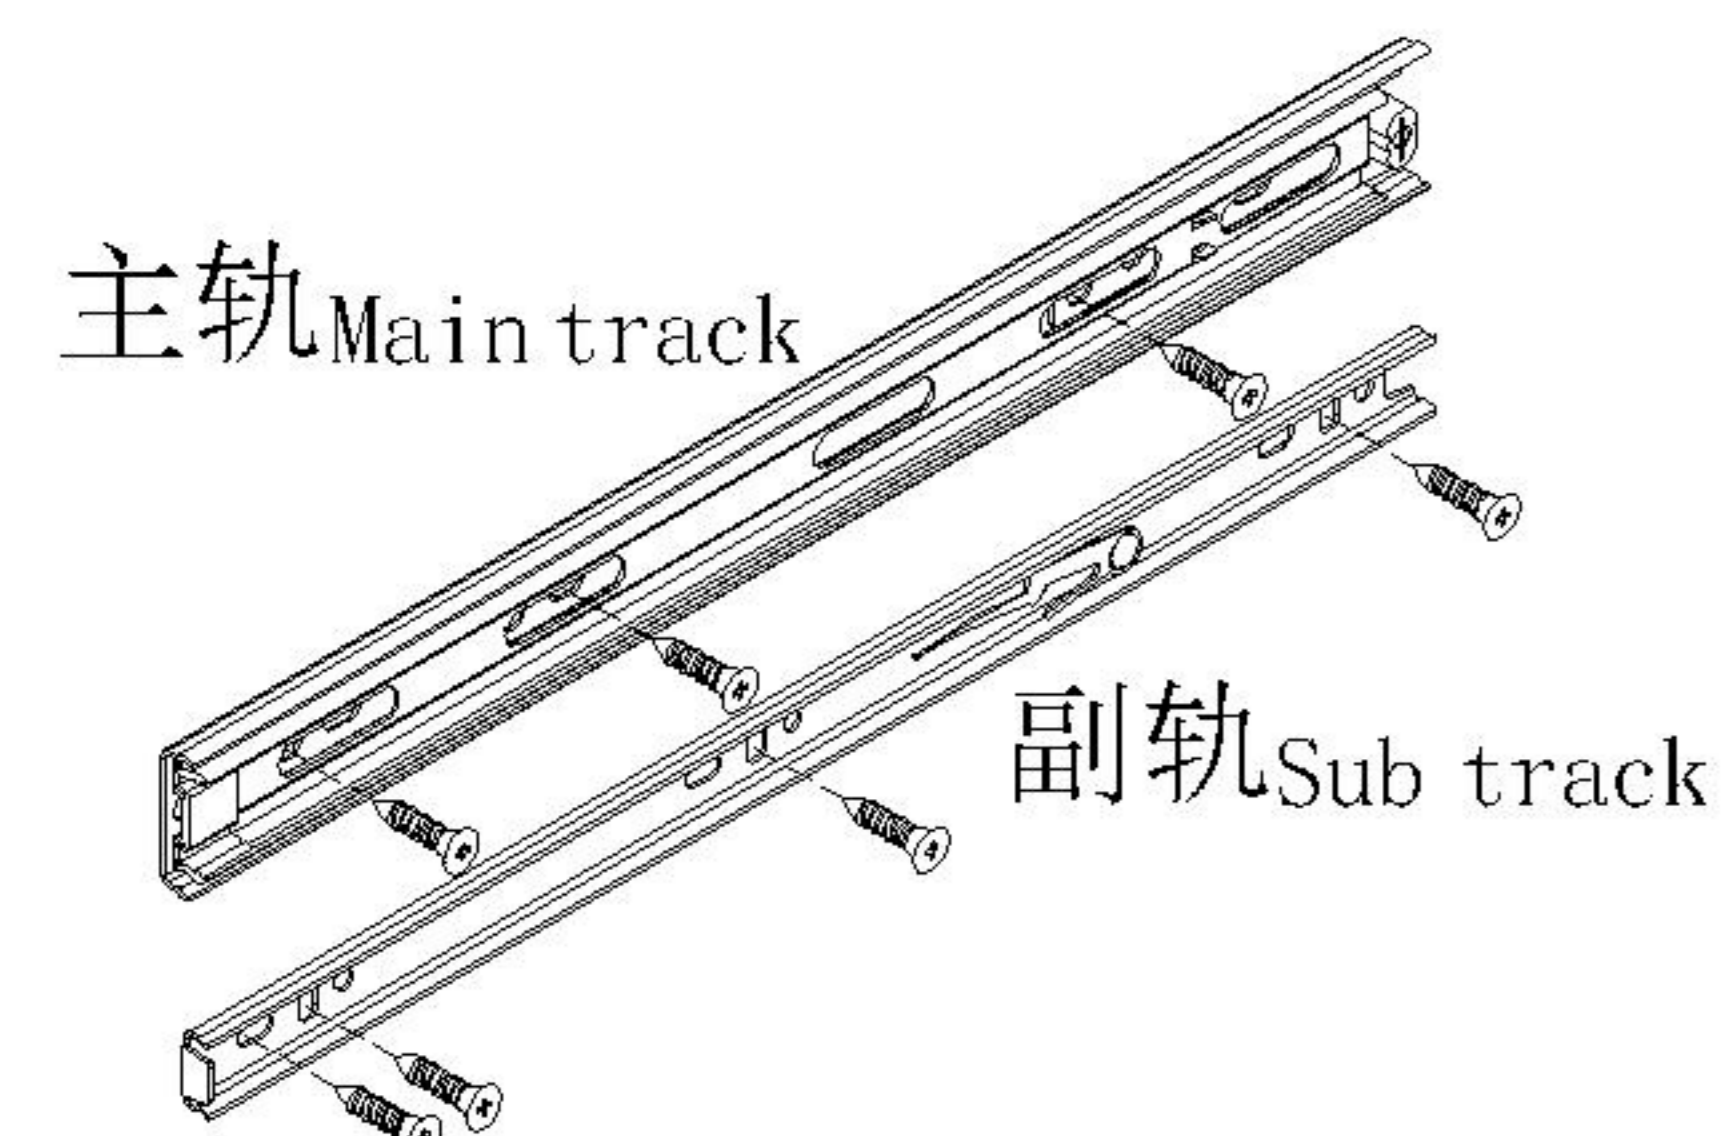

TV1B-A

安装方法/
Installation method

二合一/2 in 1

塑料螺母 Plastic nut

阀门开关(下压为开)
Valve switch (press down to open)

三节滚珠导轨-12"
Three Section Ball Guide-12"

TV1B-A

安装方法/ Installation method

二合一/2 in 1

塑料螺母 Plastic nut

阀门开关(下压为开)
Valve switch (press down to open)

三节滚珠导轨-12"
Three Section Ball Guide-12"

- (G)*8
- (M)*1
- (J)*20
- (N)*4
- (P)*4

- (A)*4
- (K)*4

7

8