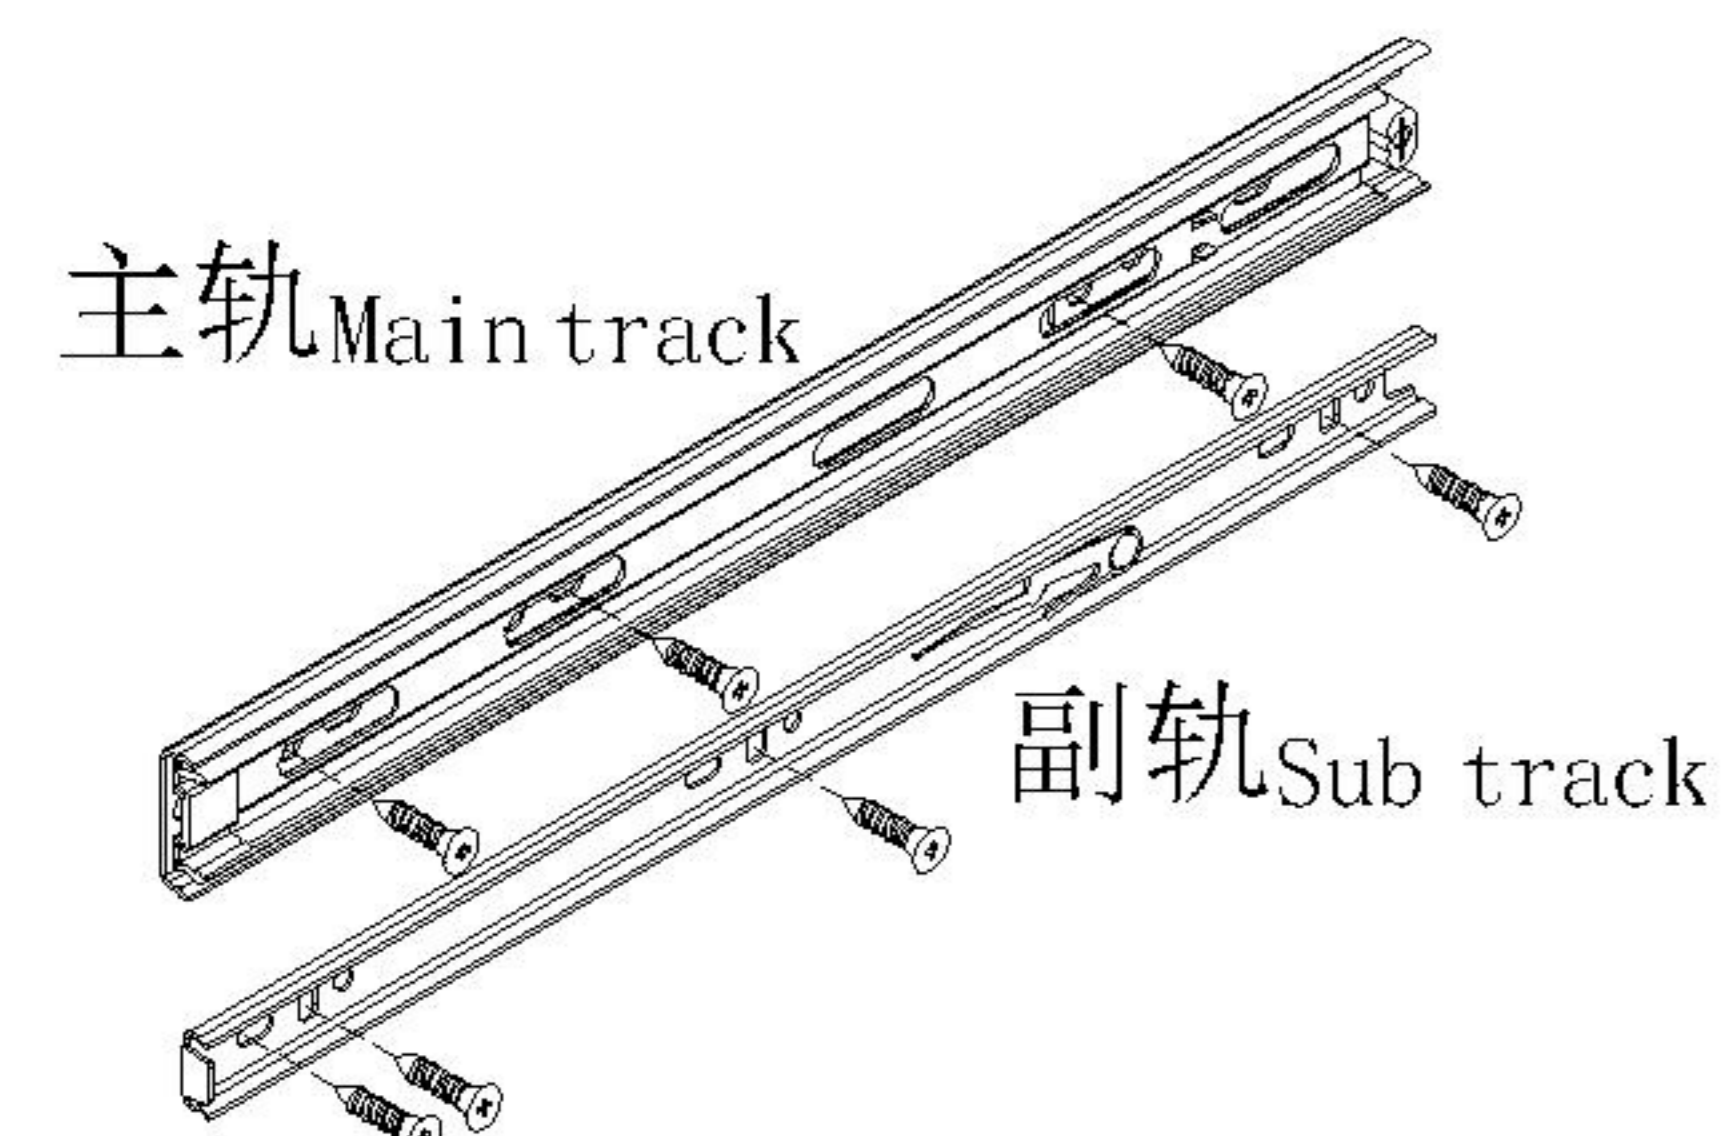

TV1B-A

安装方法/
Installation method

二合一/2 in 1

塑料螺母 Plastic nut

阀门开关(下压为开)
Valve switch (press down to open)

三节滚珠导轨-12"
Three Section Ball Guide-12"

TV1B-A

安装方法/ Installation method

二合一/2 in 1

塑料螺母 Plastic nut

阀门开关(下压为开)
Valve switch (press down to open)

三节滚珠导轨-12"
Three Section Ball Guide-12"

- (G)*8
- (M)*1
- (J)*20
- (N)*4
- (P)*4

- (A)*4
- (K)*4

7

8