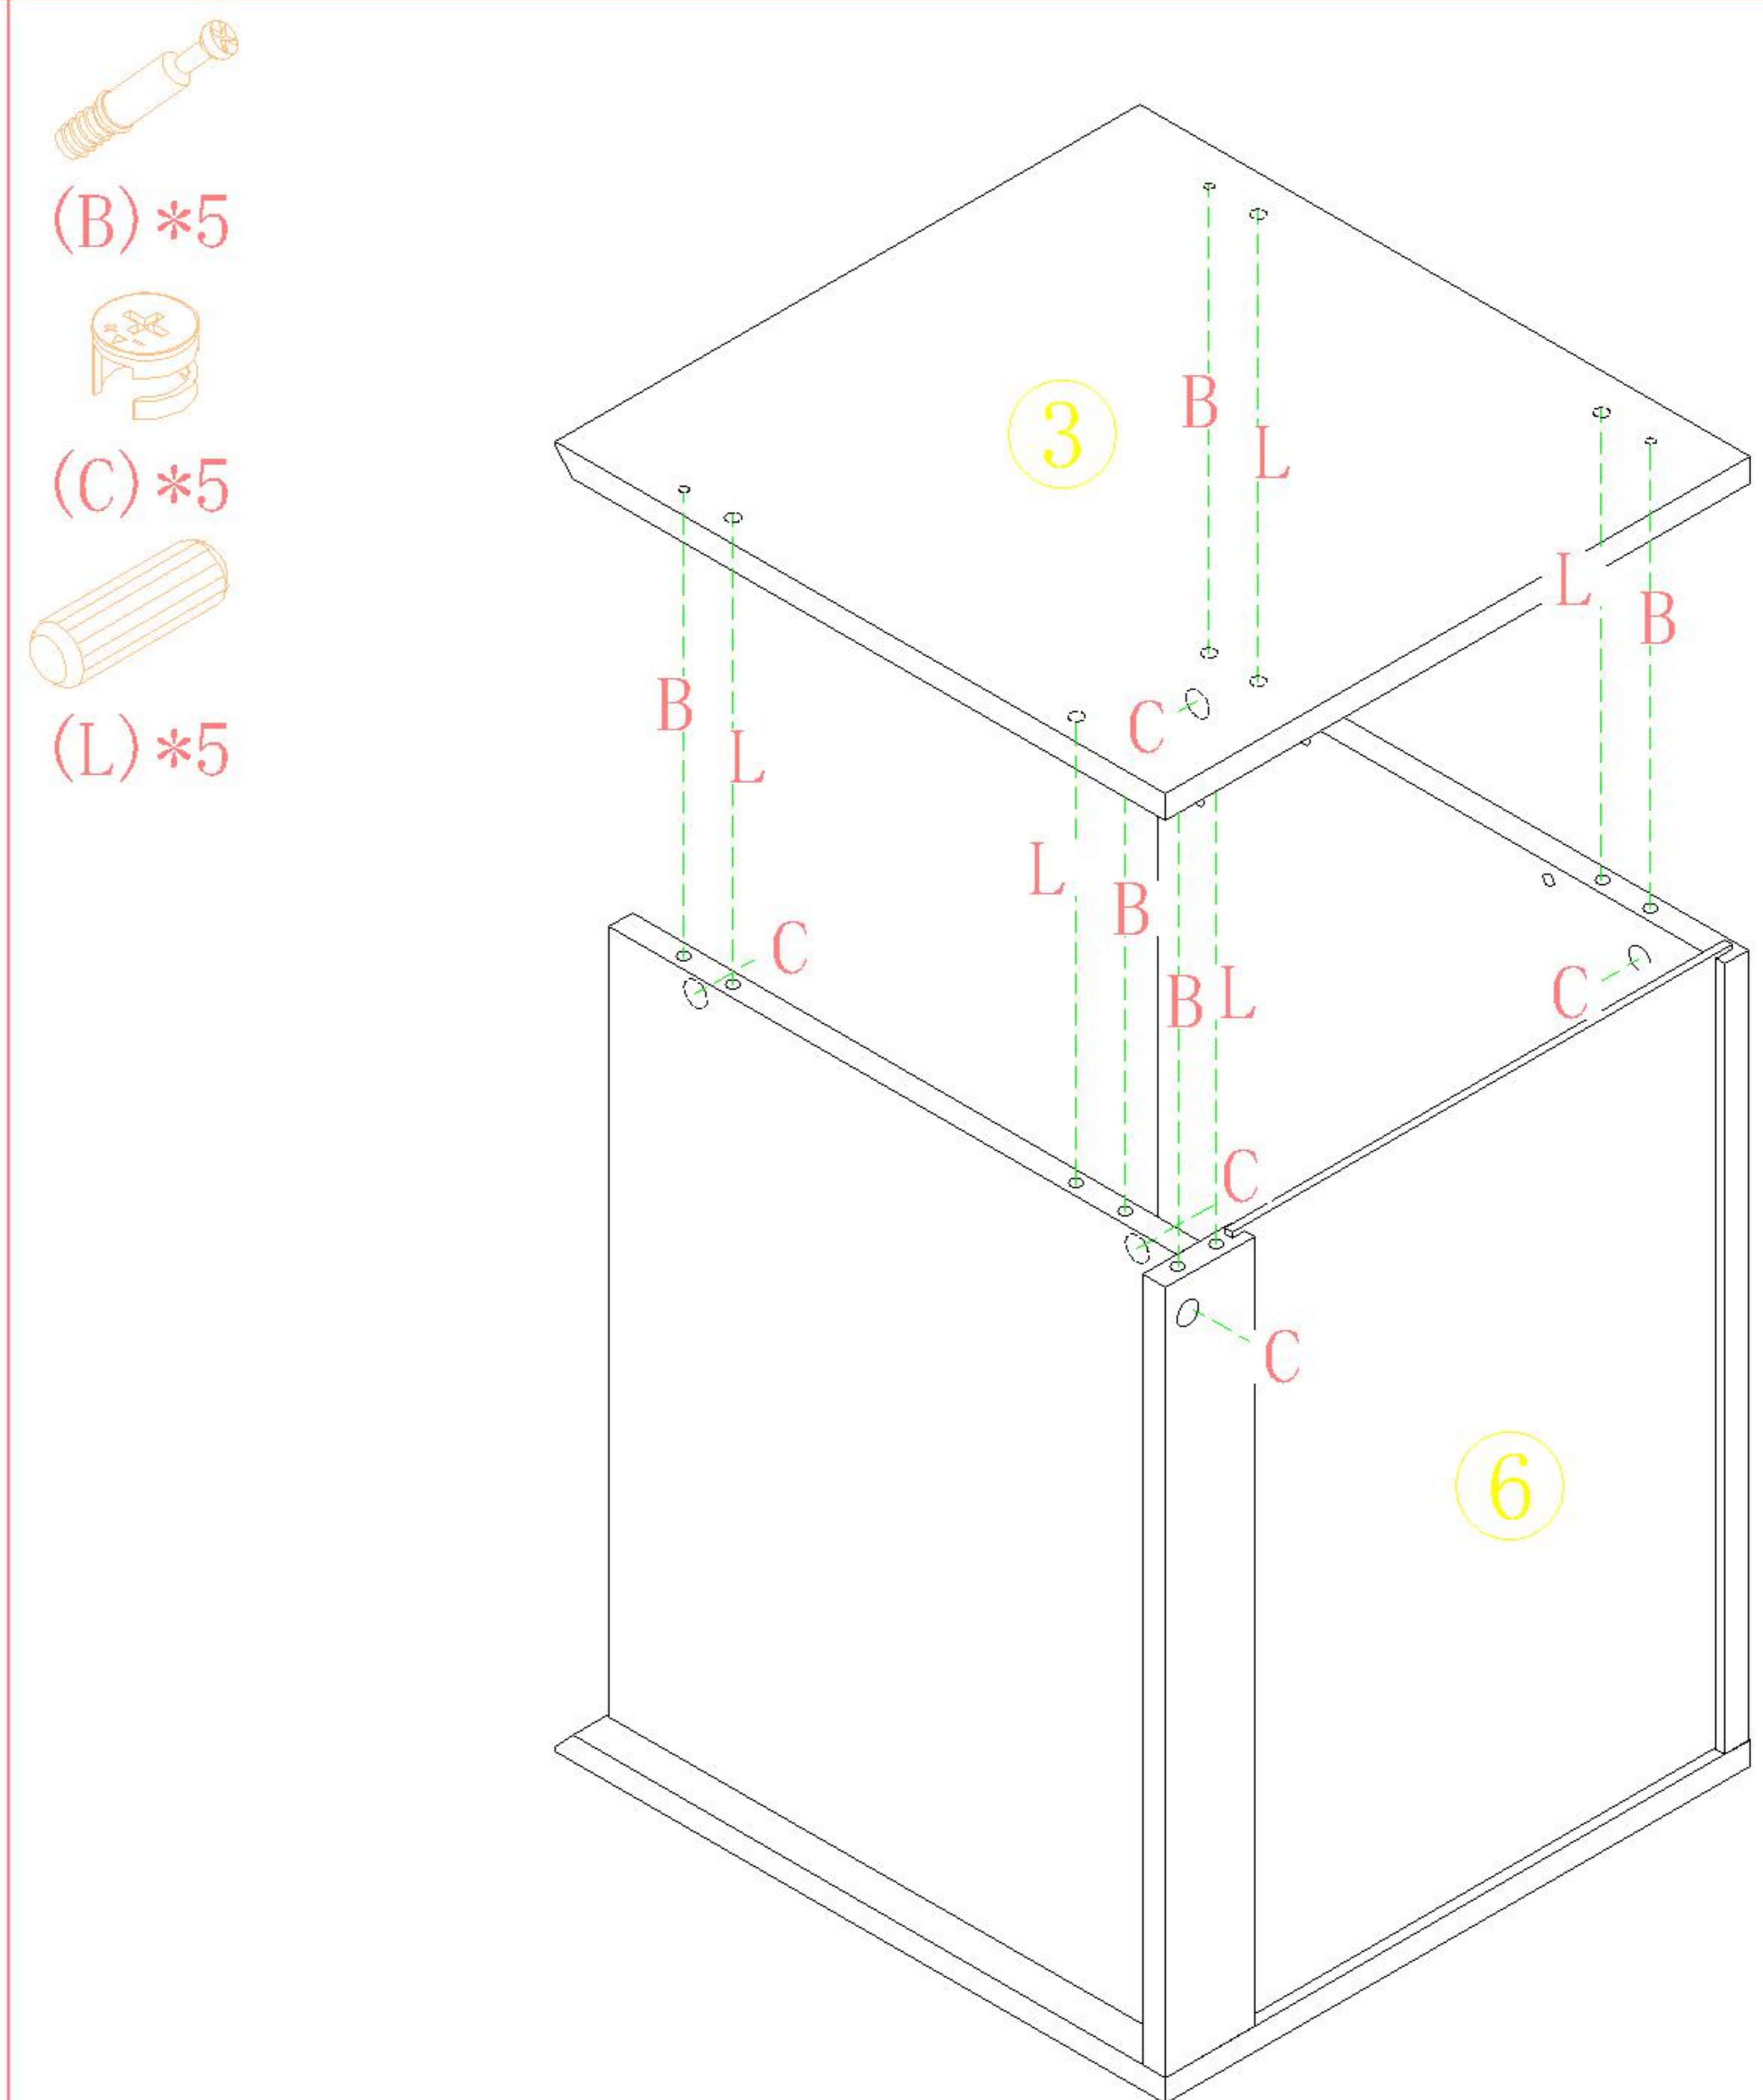

TV1B-A

安装方法/
Installation method

二合一/2 in 1

塑料螺母 Plastic nut

阀门开关(下压为开)
Valve switch (press down to open)

三节滚珠导轨-12"
Three Section Ball Guide-12"

TV1B-A

安装方法/ Installation method

二合一/2 in 1

塑料螺母 Plastic nut

阀门开关(下压为开)
Valve switch (press down to open)

三节滚珠导轨-12"
Three Section Ball Guide-12"

- (G)*8
- (M)*1
- (J)*20
- (N)*4
- (P)*4

- (A)*4
- (K)*4

7

8