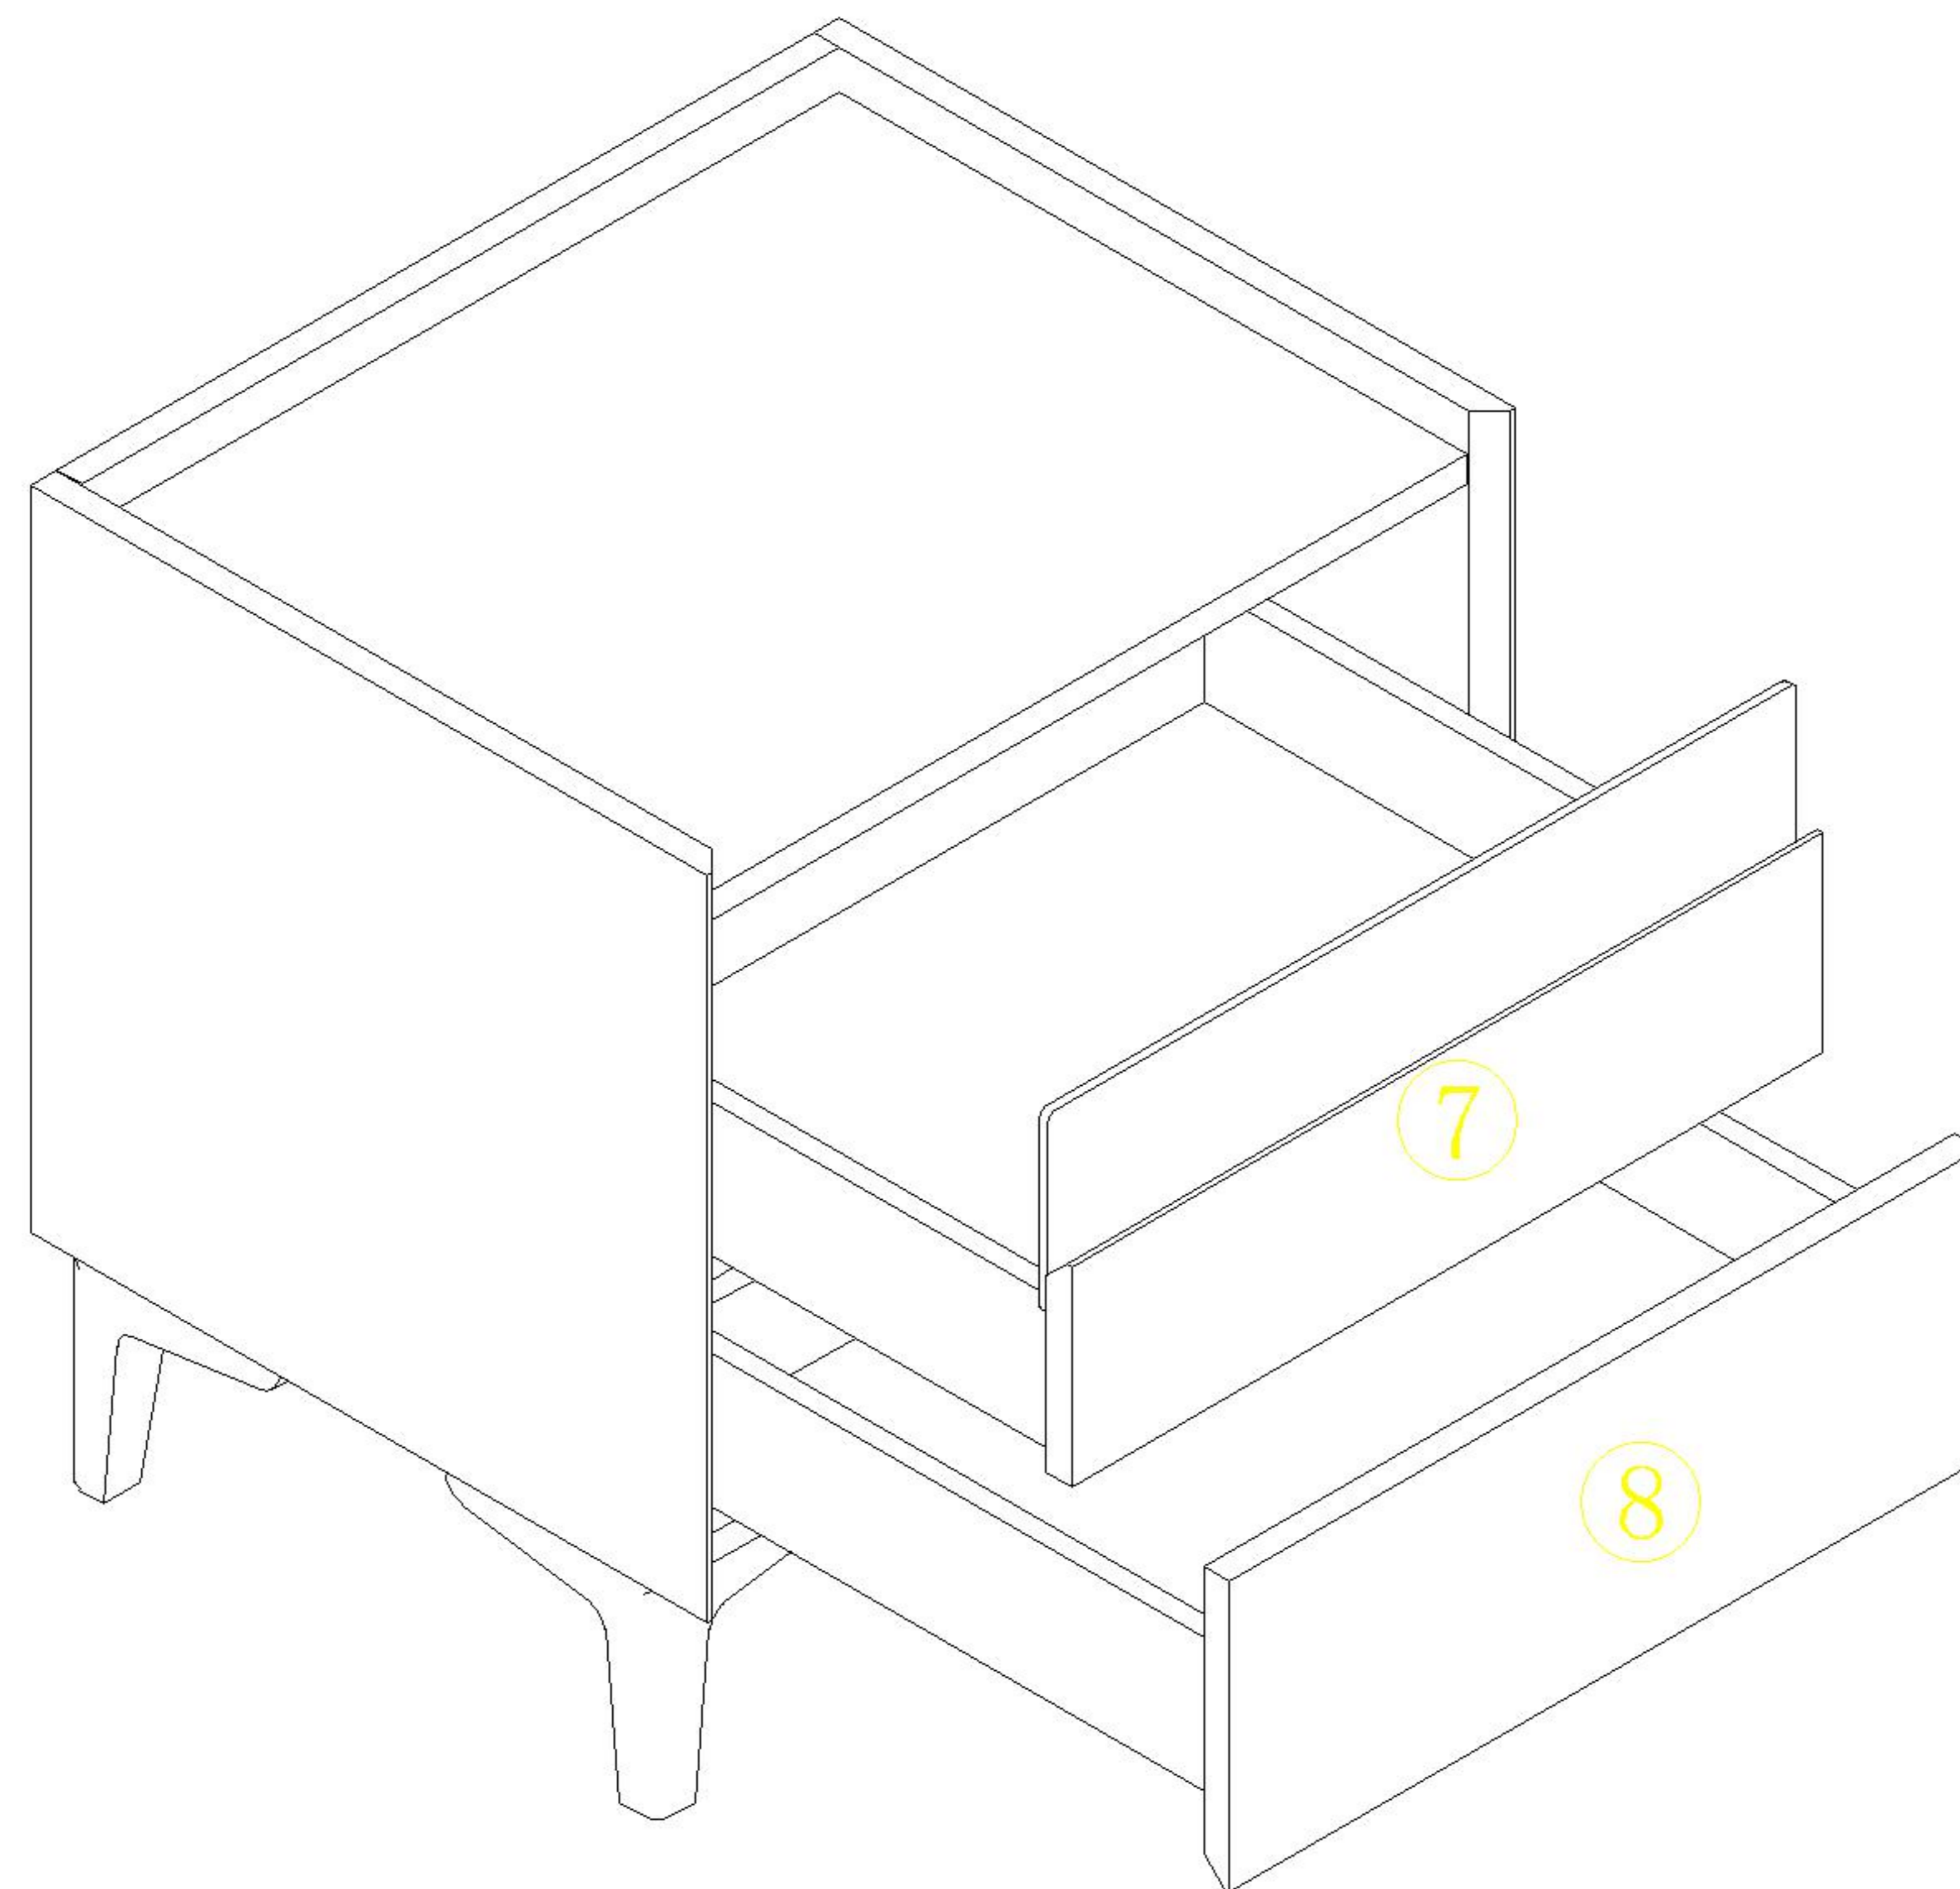

TV1B-A

安装方法/
Installation method

二合一/2 in 1

塑料螺母 Plastic nut

阀门开关(下压为开)
Valve switch (press down to open)

三节滚珠导轨-12"
Three Section Ball Guide-12"

TV1B-A

安装方法/ Installation method

二合一/2 in 1

塑料螺母 Plastic nut

阀门开关(下压为开)
Valve switch (press down to open)

三节滚珠导轨-12"
Three Section Ball Guide-12"

- (G)*8
- (M)*1
- (J)*20
- (N)*4
- (P)*4

- (A)*4
- (K)*4

7

8