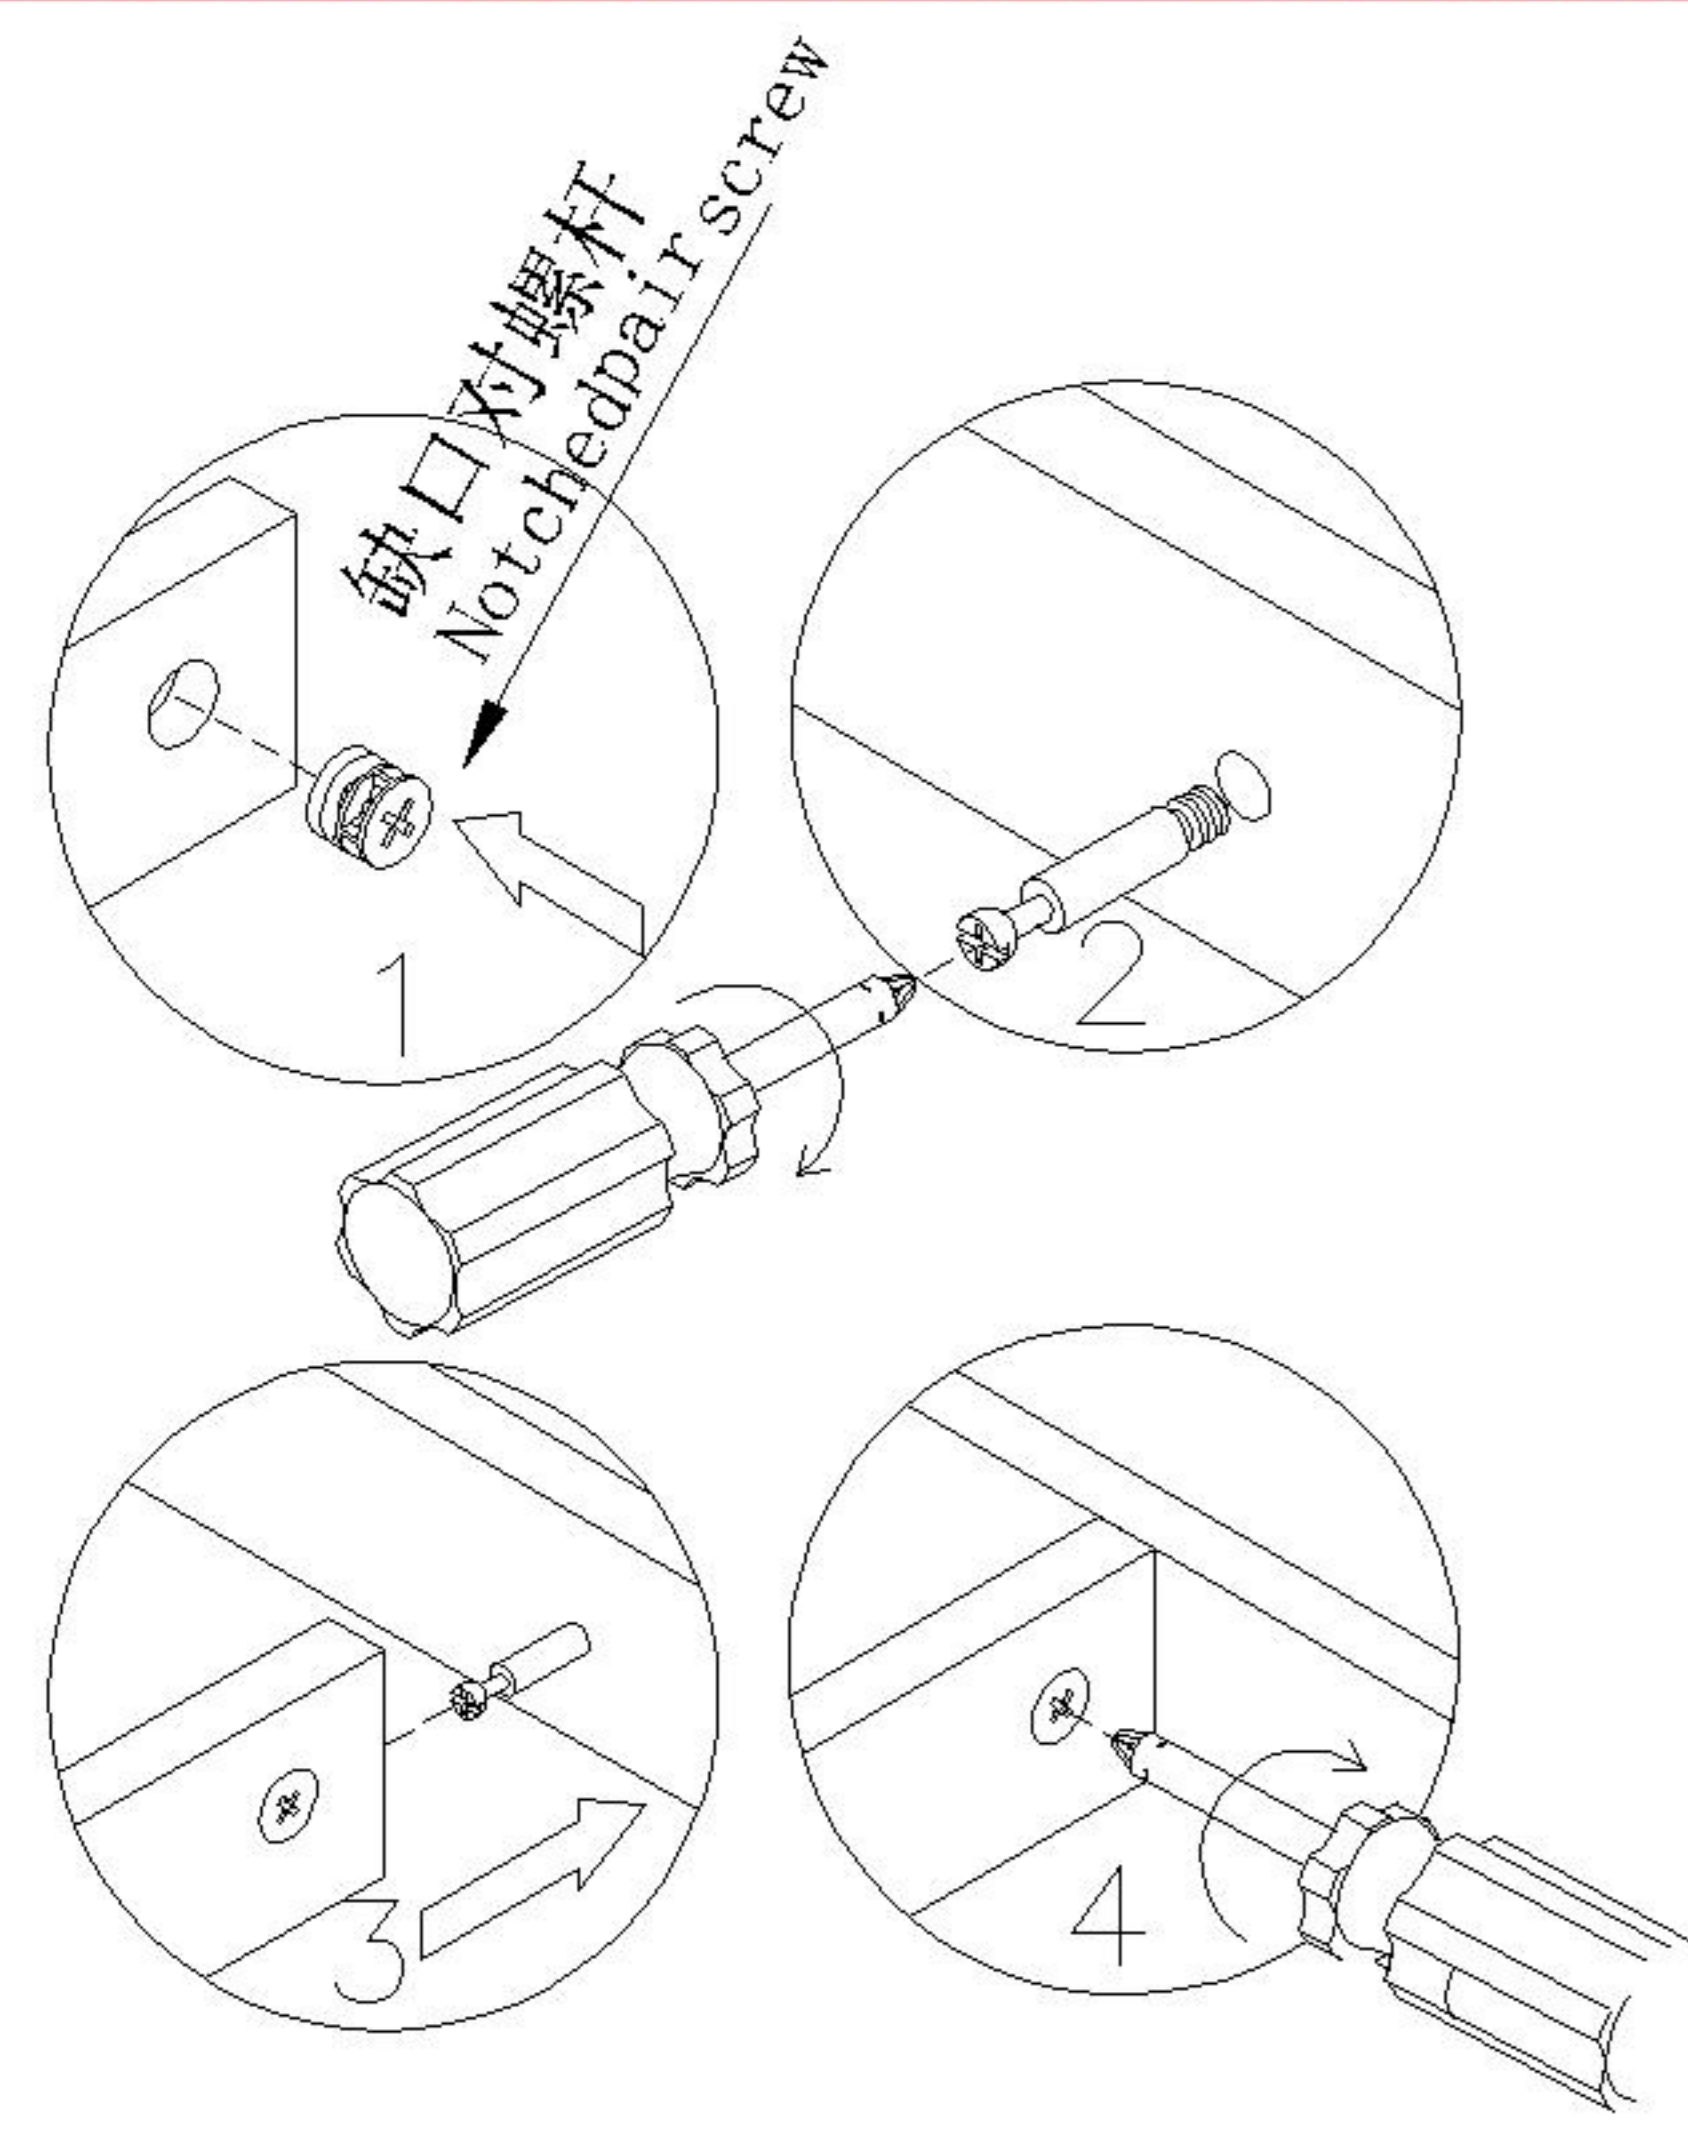

TV1B-A

安装方法/
Installation method

二合一/2 in 1

塑料螺母 Plastic nut

阀门开关(下压为开)
Valve switch (press down to open)

三节滚珠导轨-12"
Three Section Ball Guide-12"

TV1B-A

安装方法/ Installation method

二合一/2 in 1

塑料螺母 Plastic nut

阀门开关(下压为开)
Valve switch (press down to open)

三节滚珠导轨-12"
Three Section Ball Guide-12"

- (G)*8
- (M)*1
- (J)*20
- (N)*4
- (P)*4

- (A)*4
- (K)*4

7

8