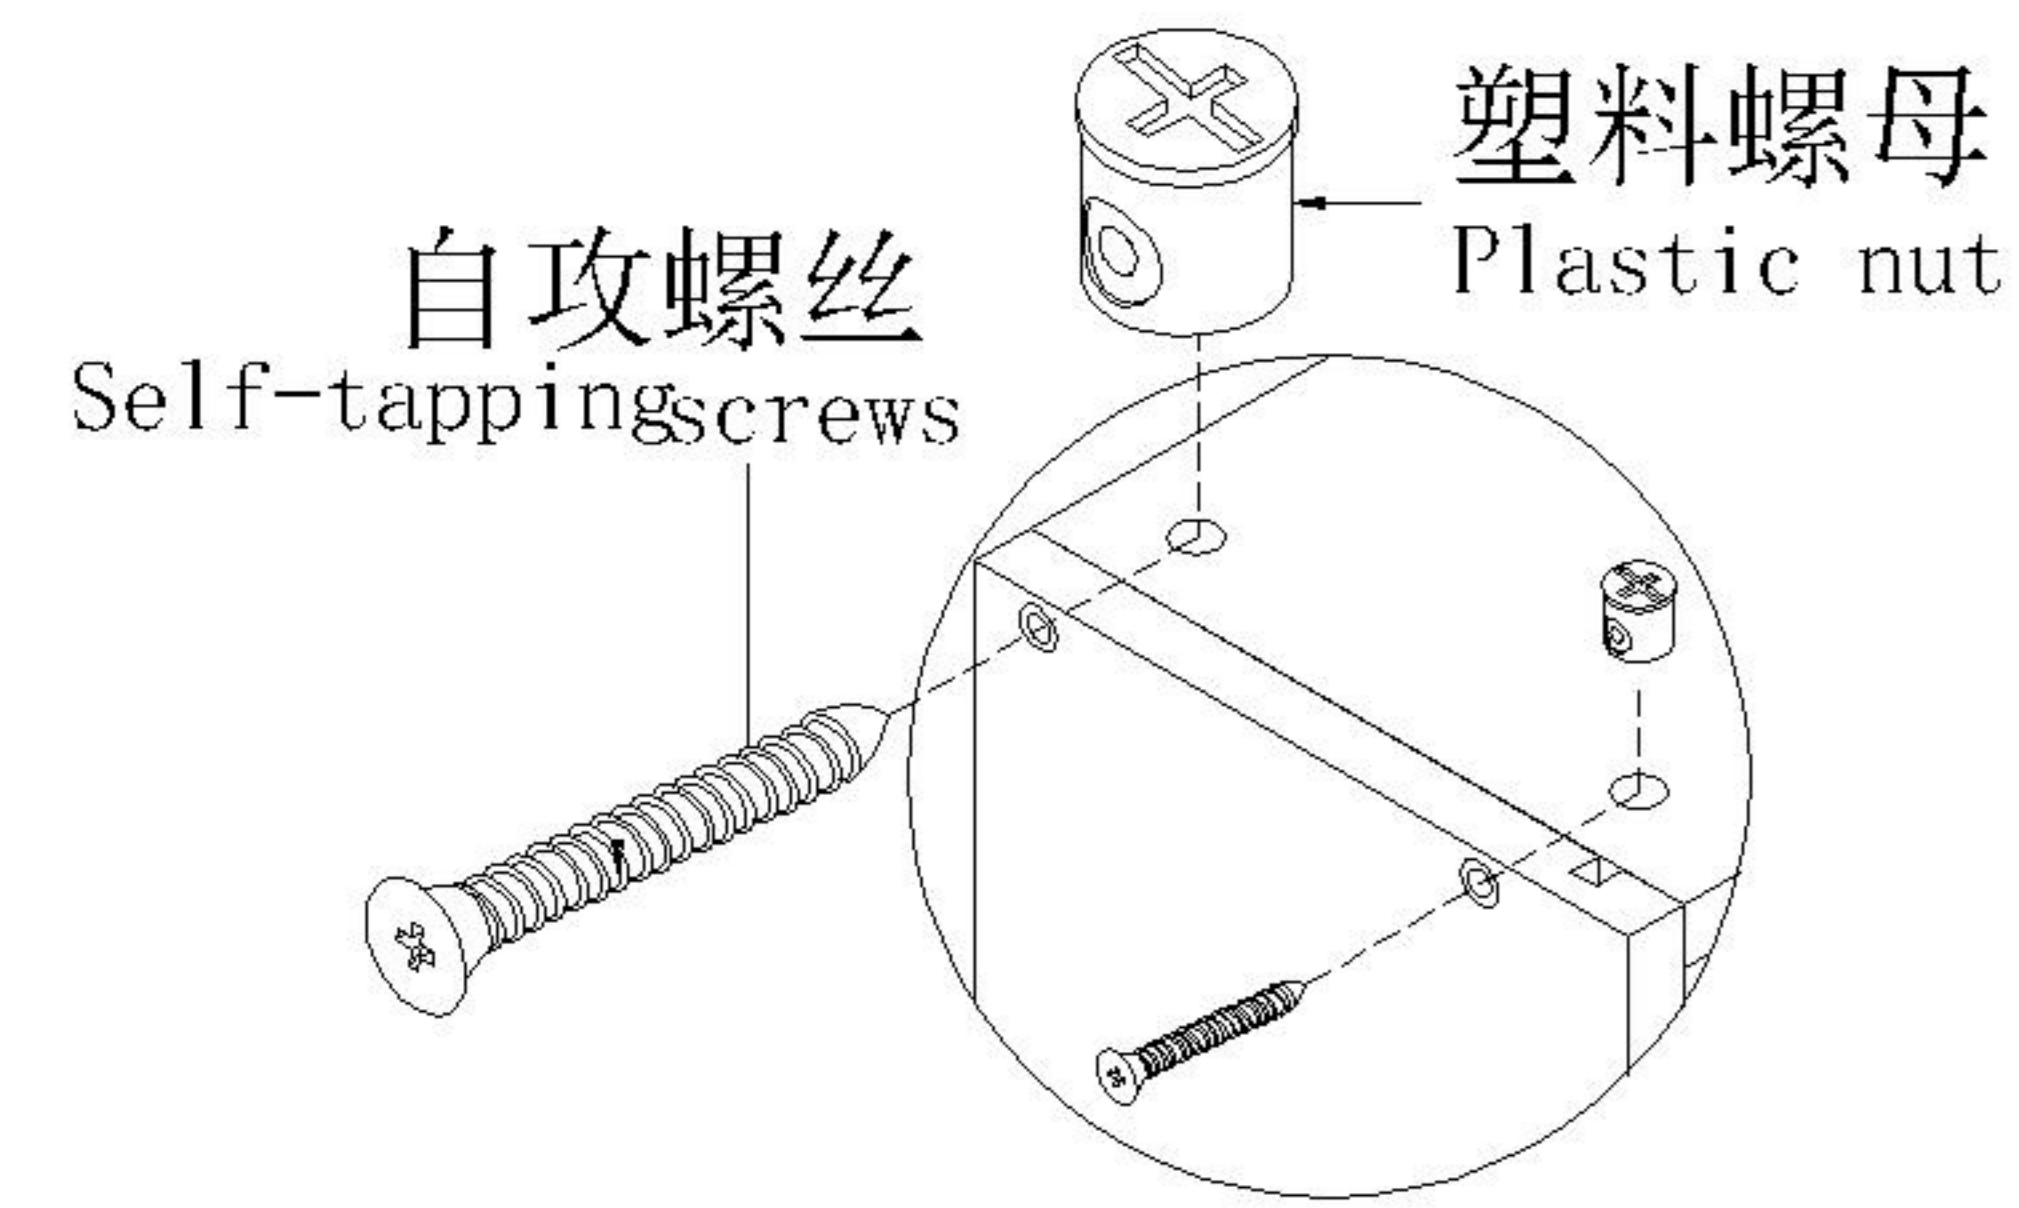

TV1B-A

安装方法/
Installation method

二合一/2 in 1

塑料螺母 Plastic nut

阀门开关(下压为开)
Valve switch (press down to open)

三节滚珠导轨-12"
Three Section Ball Guide-12"

TV1B-A

安装方法/ Installation method

二合一/2 in 1

塑料螺母 Plastic nut

阀门开关(下压为开)
Valve switch (press down to open)

三节滚珠导轨-12"
Three Section Ball Guide-12"

- (G)*8
- (M)*1
- (J)*20
- (N)*4
- (P)*4

- (A)*4
- (K)*4

7

8