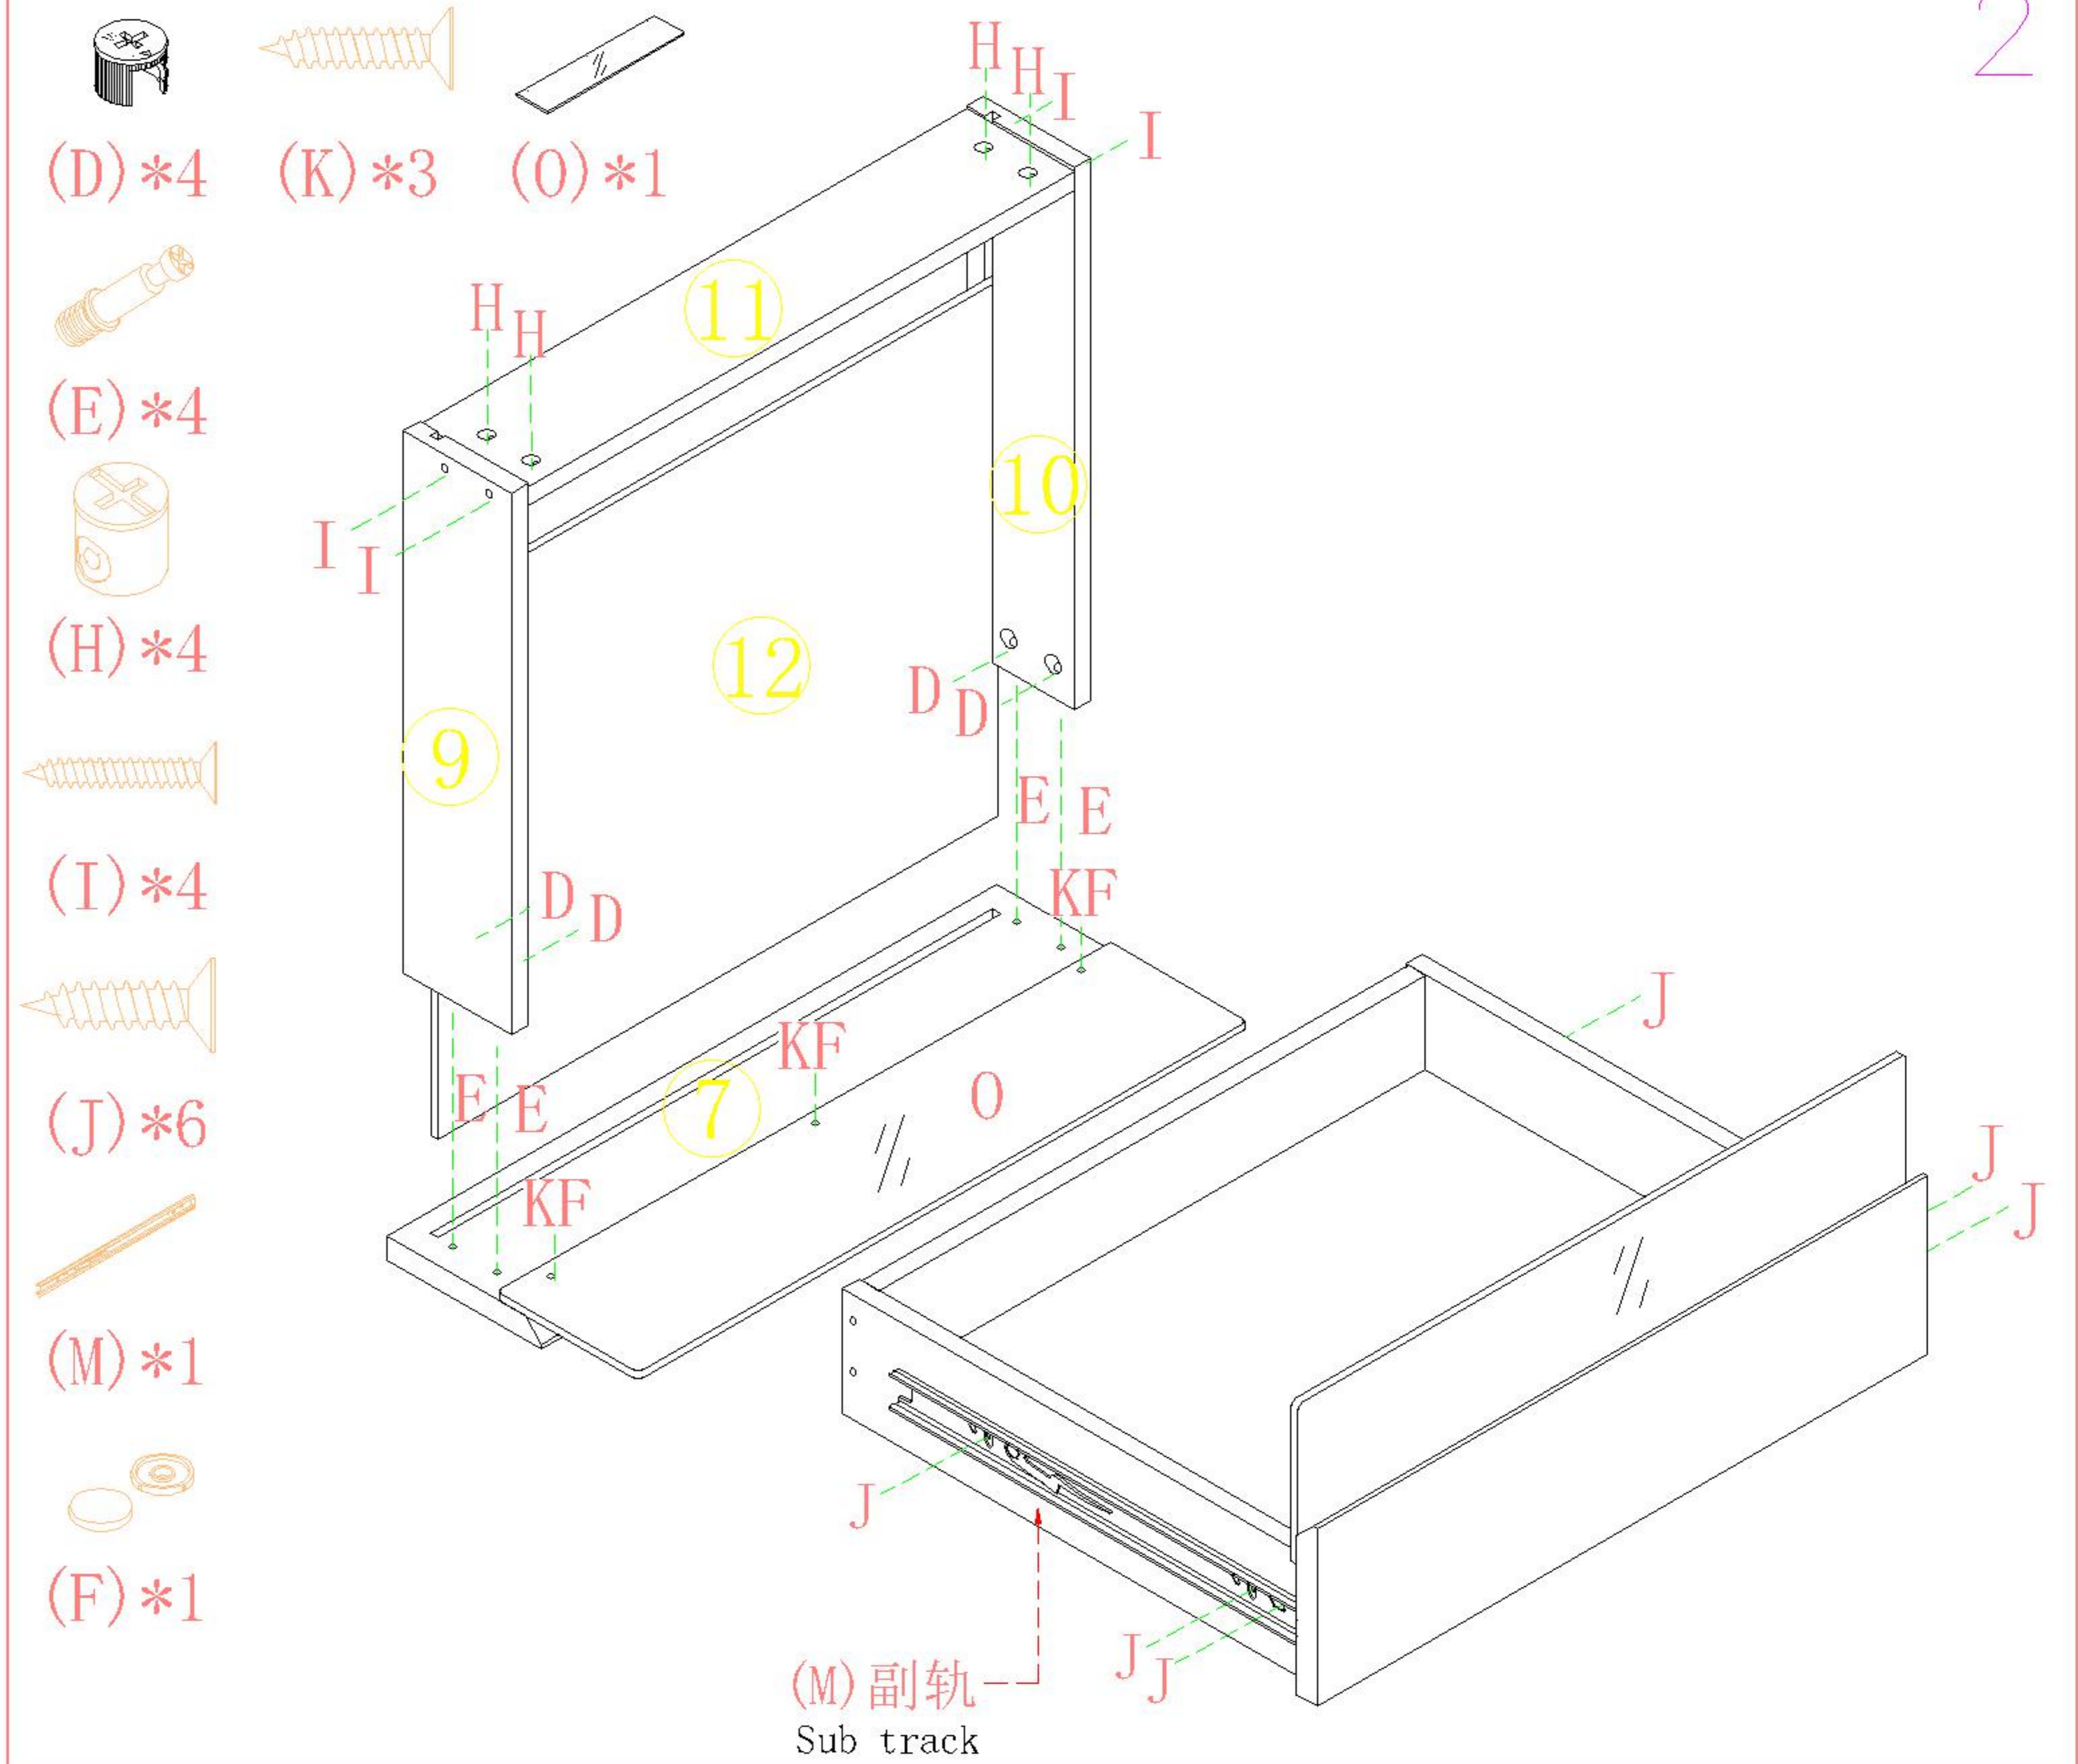

TV1B-A

安装方法/
Installation method

二合一/2 in 1

塑料螺母 Plastic nut

阀门开关(下压为开)
Valve switch (press down to open)

三节滚珠导轨-12"
Three Section Ball Guide-12"

TV1B-A

安装方法/ Installation method

二合一/2 in 1

塑料螺母 Plastic nut

阀门开关(下压为开)
Valve switch (press down to open)

三节滚珠导轨-12"
Three Section Ball Guide-12"

- (G)*8
- (M)*1
- (J)*20
- (N)*4
- (P)*4

- (A)*4
- (K)*4

7

8