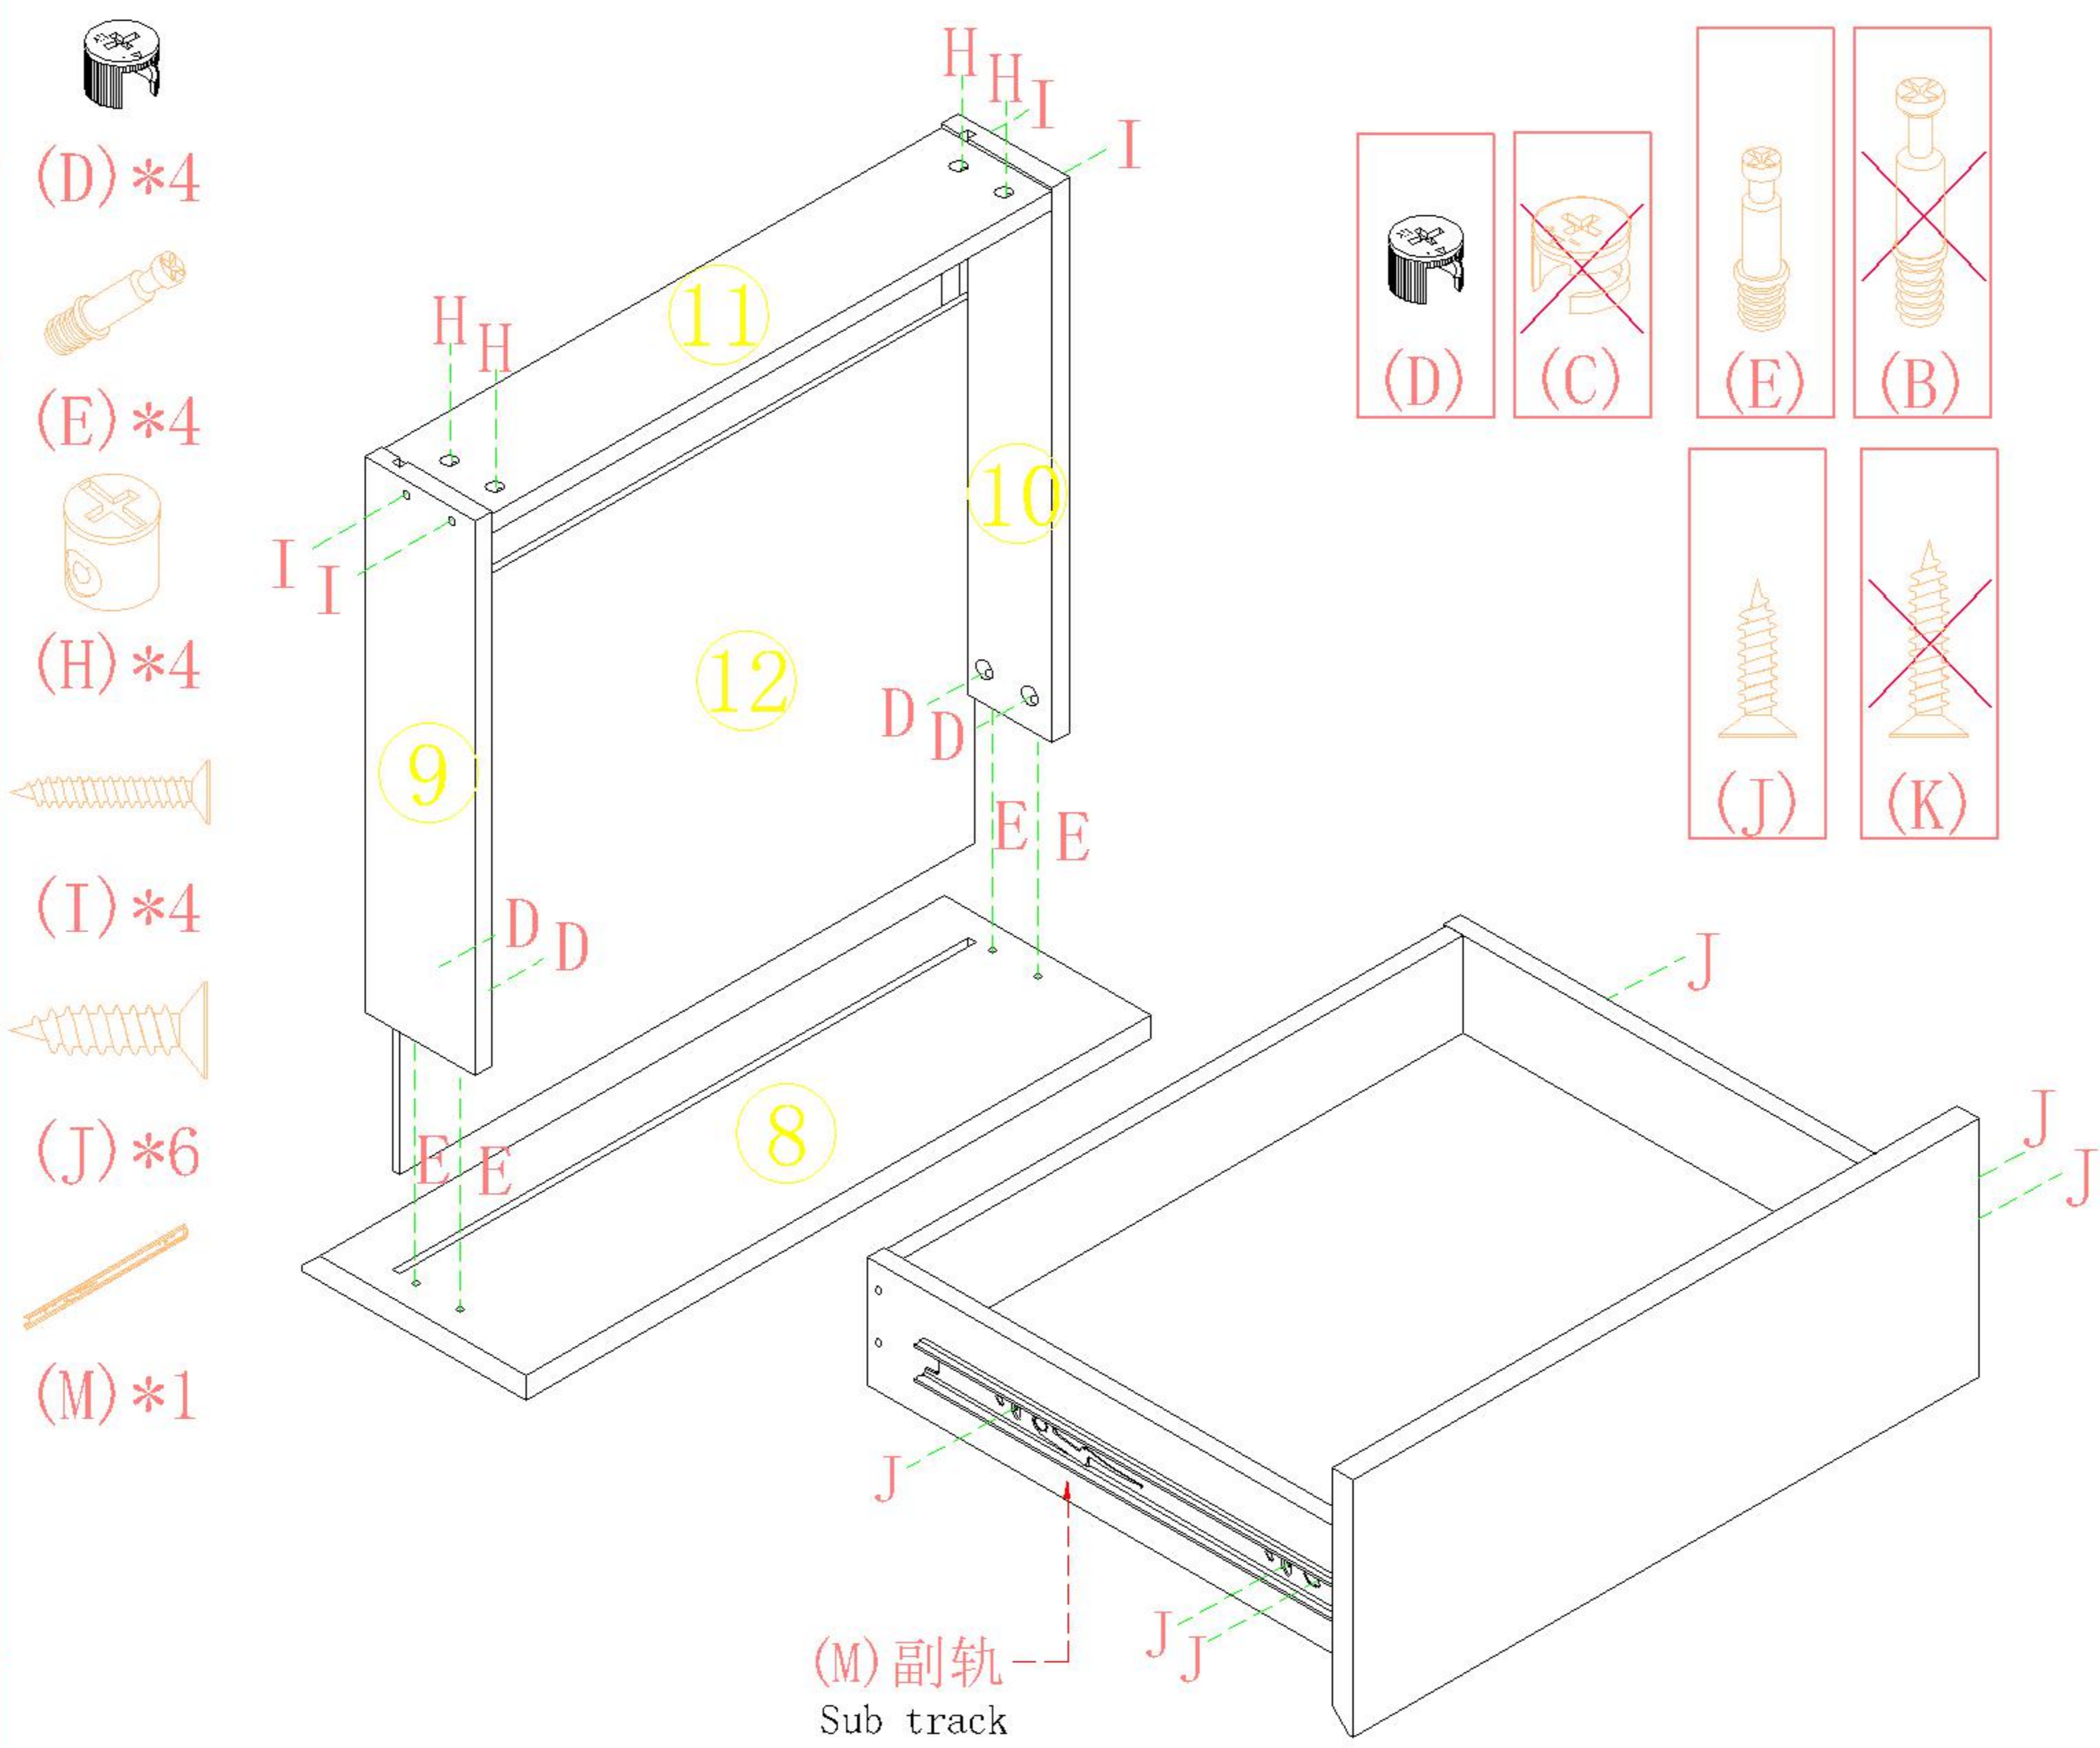

TV1B-A

安装方法/
Installation method

二合一/2 in 1

塑料螺母 Plastic nut

阀门开关(下压为开)
Valve switch (press down to open)

三节滚珠导轨-12"
Three Section Ball Guide-12"

TV1B-A

安装方法/ Installation method

二合一/2 in 1

塑料螺母 Plastic nut

阀门开关(下压为开)
Valve switch (press down to open)

三节滚珠导轨-12"
Three Section Ball Guide-12"

- (G)*8
- (M)*1
- (J)*20
- (N)*4
- (P)*4

- (A)*4
- (K)*4

7

8