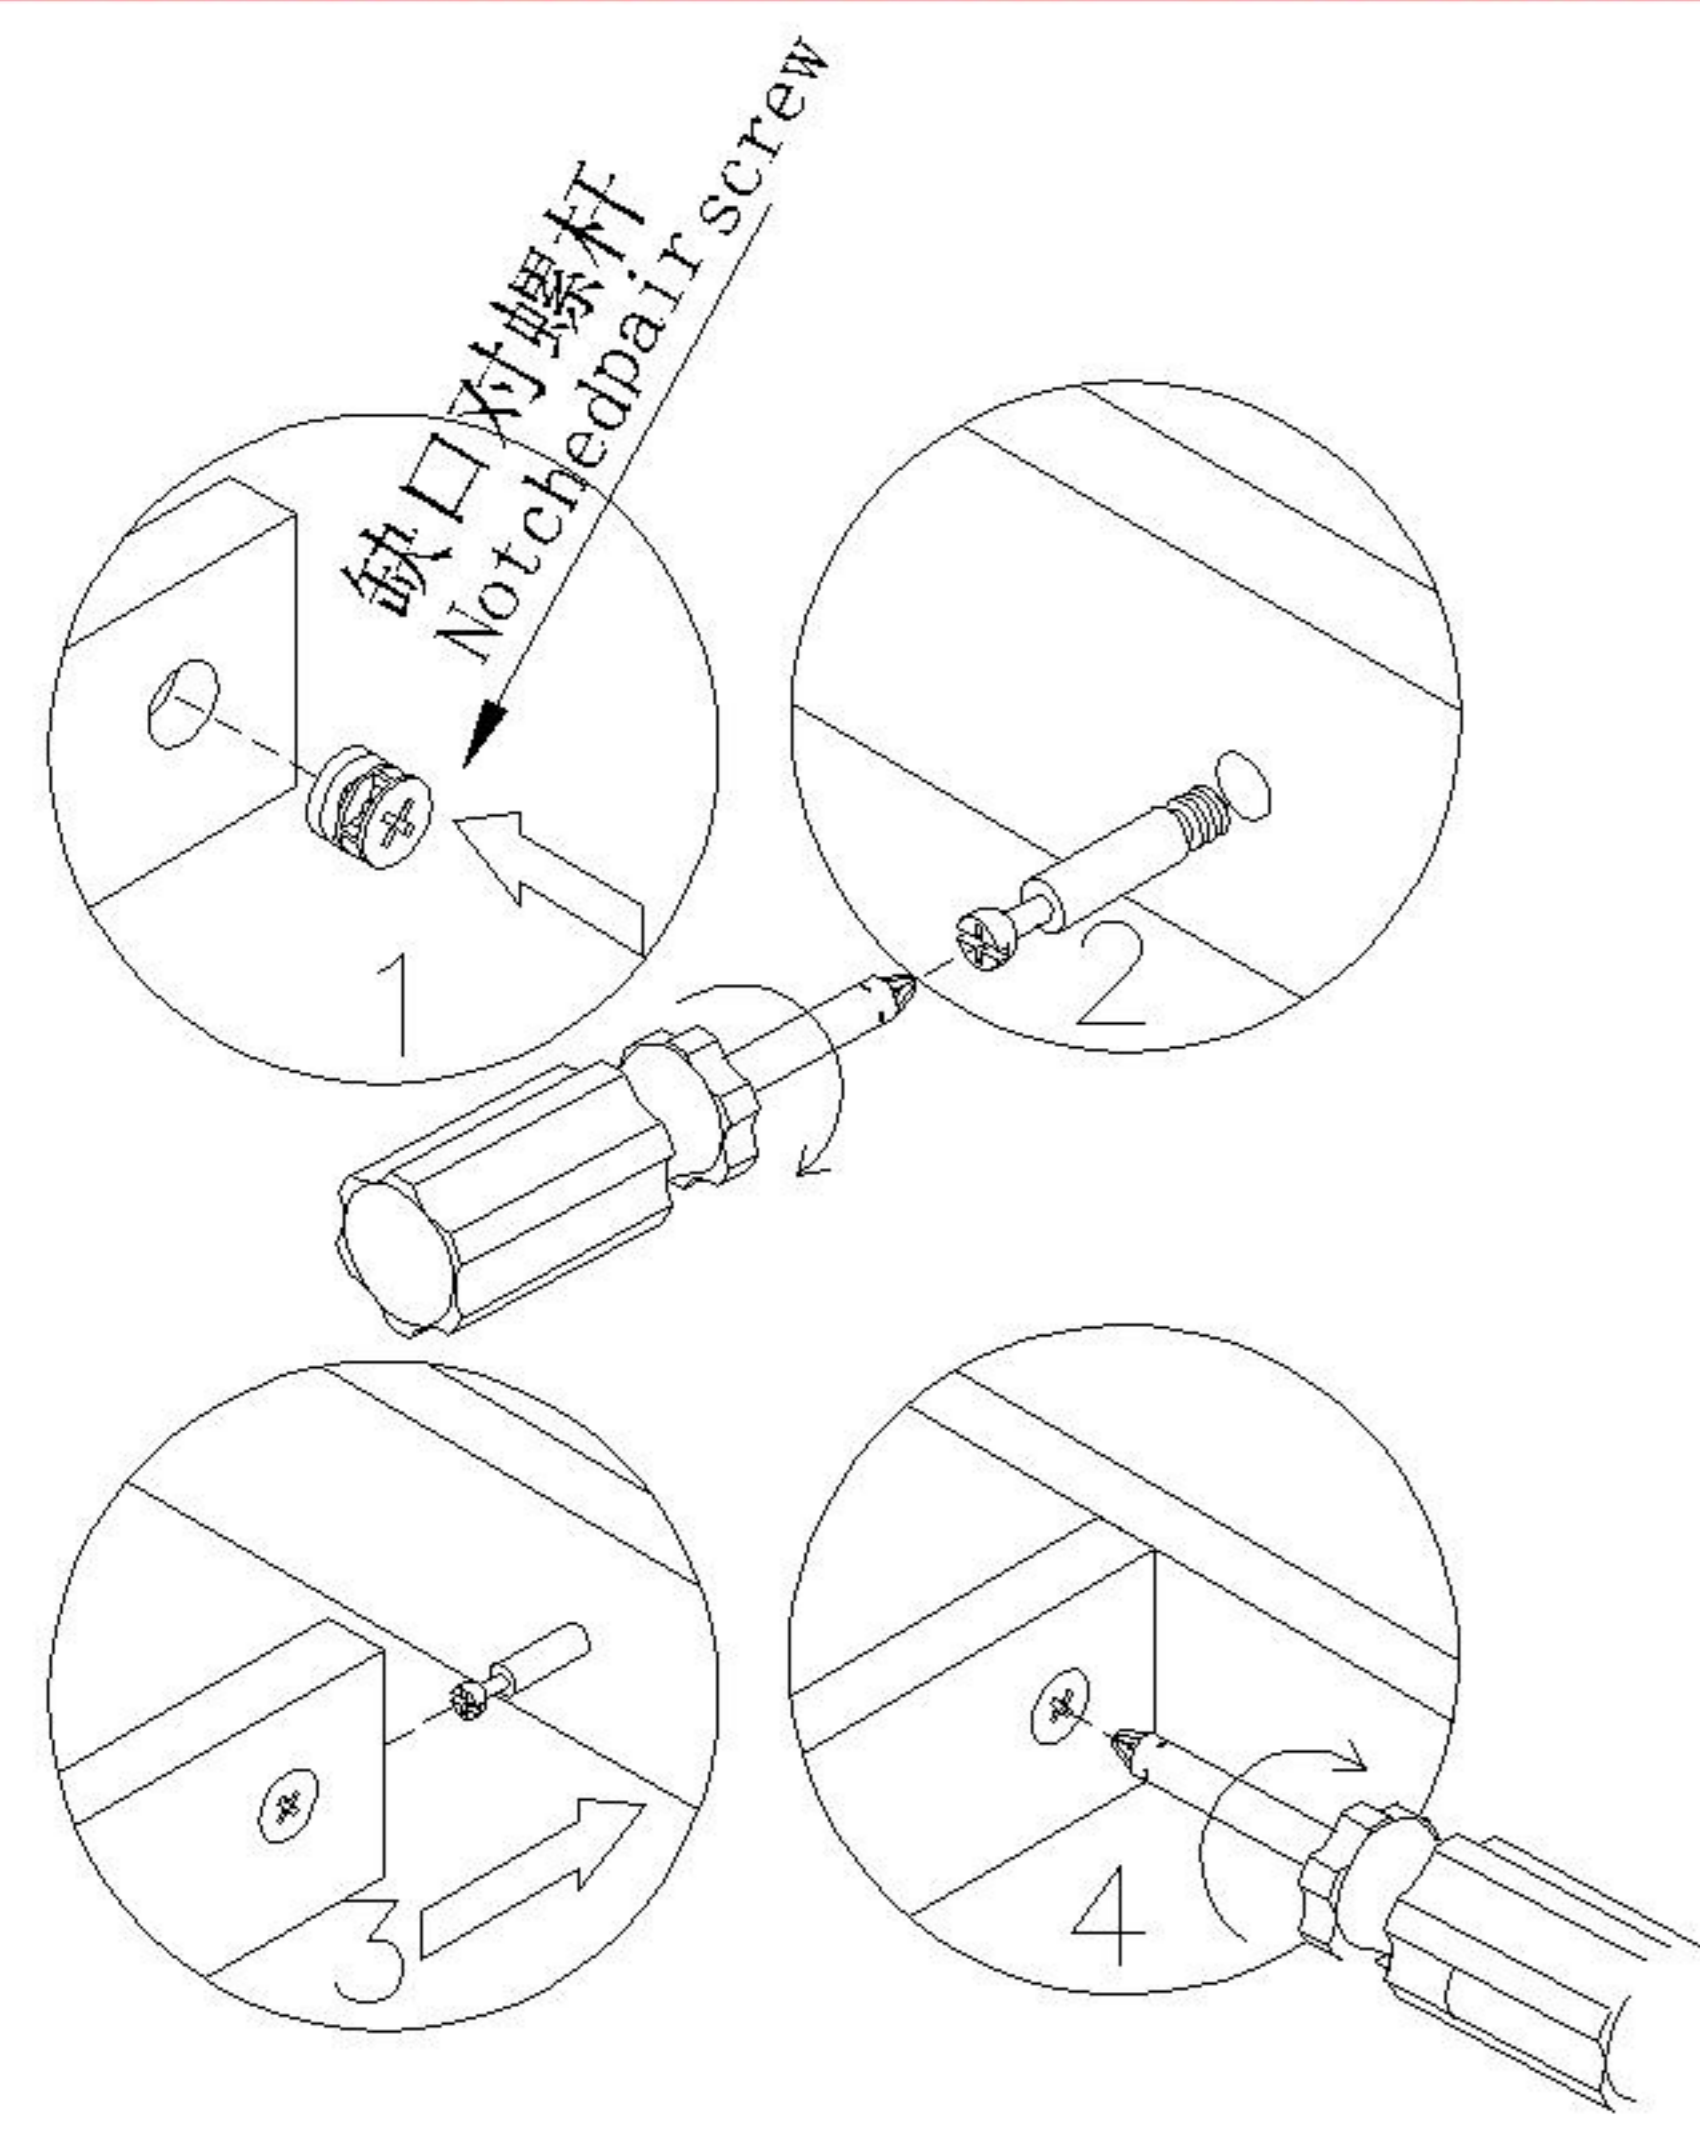

TV1B-A

安装方法/
Installation method

二合一/2 in 1

塑料螺母 Plastic nut

阀门开关(下压为开)
Valve switch (press down to open)

三节滚珠导轨-12"
Three Section Ball Guide-12"

TV1B-A

安装方法/ Installation method

二合一/2 in 1

塑料螺母 Plastic nut

阀门开关(下压为开)
Valve switch (press down to open)

三节滚珠导轨-12"
Three Section Ball Guide-12"

- (G)*8
- (M)*1
- (J)*20
- (N)*4
- (P)*4

- (A)*4
- (K)*4

7

8