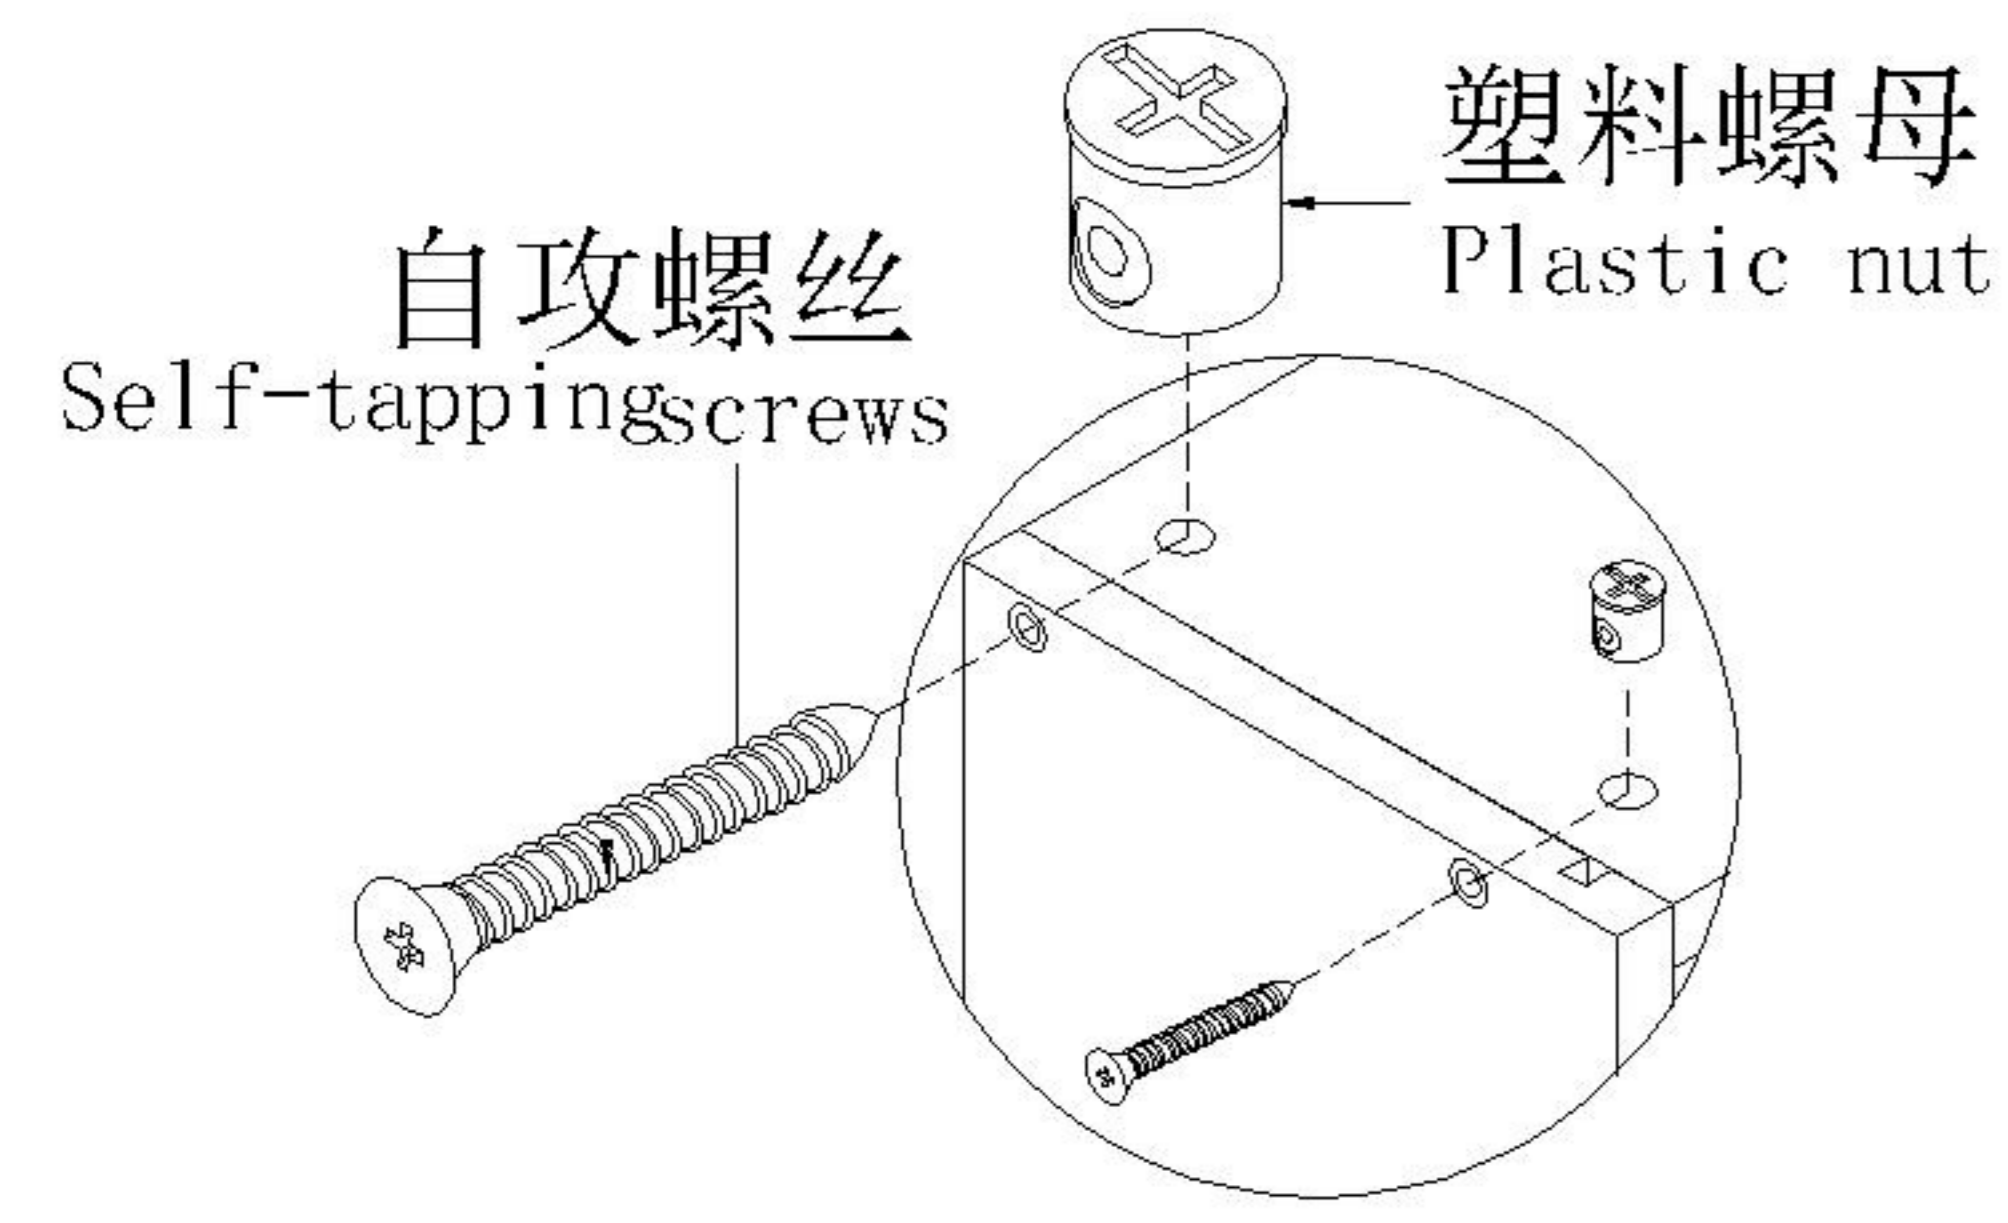

TV1B-A

安装方法/  
Installation method

二合一/2 in 1

塑料螺母 Plastic nut

阀门开关(下压为开)  
Valve switch (press down to open)

三节滚珠导轨-12"  
Three Section Ball Guide-12"

1

2

3

4

TV1B-A

安装方法/  
Installation method

二合一/2 in 1

塑料螺母 Plastic nut

阀门开关(下压为开)  
Valve switch (press down to open)

三节滚珠导轨-12"  
Three Section Ball Guide-12"