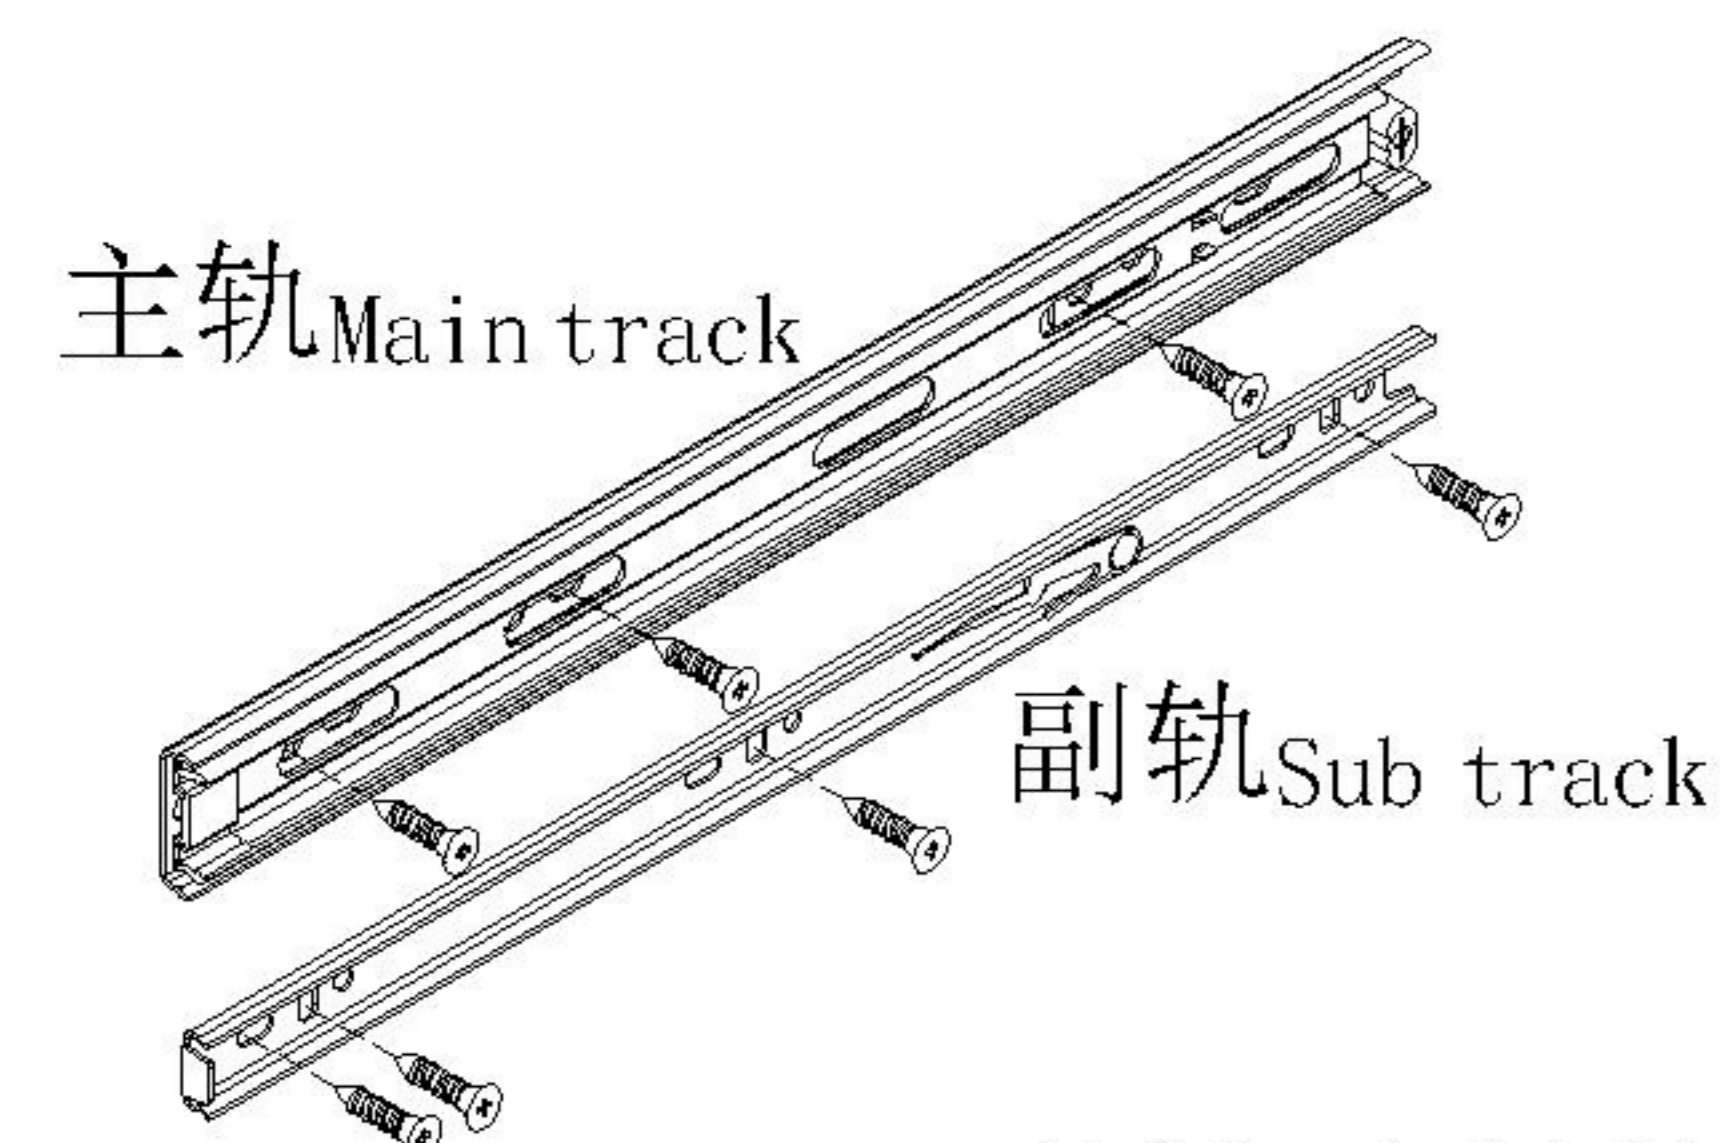

TV1B-A

安装方法/  
Installation method

二合一/2 in 1

塑料螺母 Plastic nut

阀门开关(下压为开)  
Valve switch (press down to open)

三节滚珠导轨-12"  
Three Section Ball Guide-12"

1

2

3

4

TV1B-A

安装方法/  
Installation method

二合一/2 in 1

塑料螺母 Plastic nut

阀门开关(下压为开)  
Valve switch (press down to open)

三节滚珠导轨-12"  
Three Section Ball Guide-12"