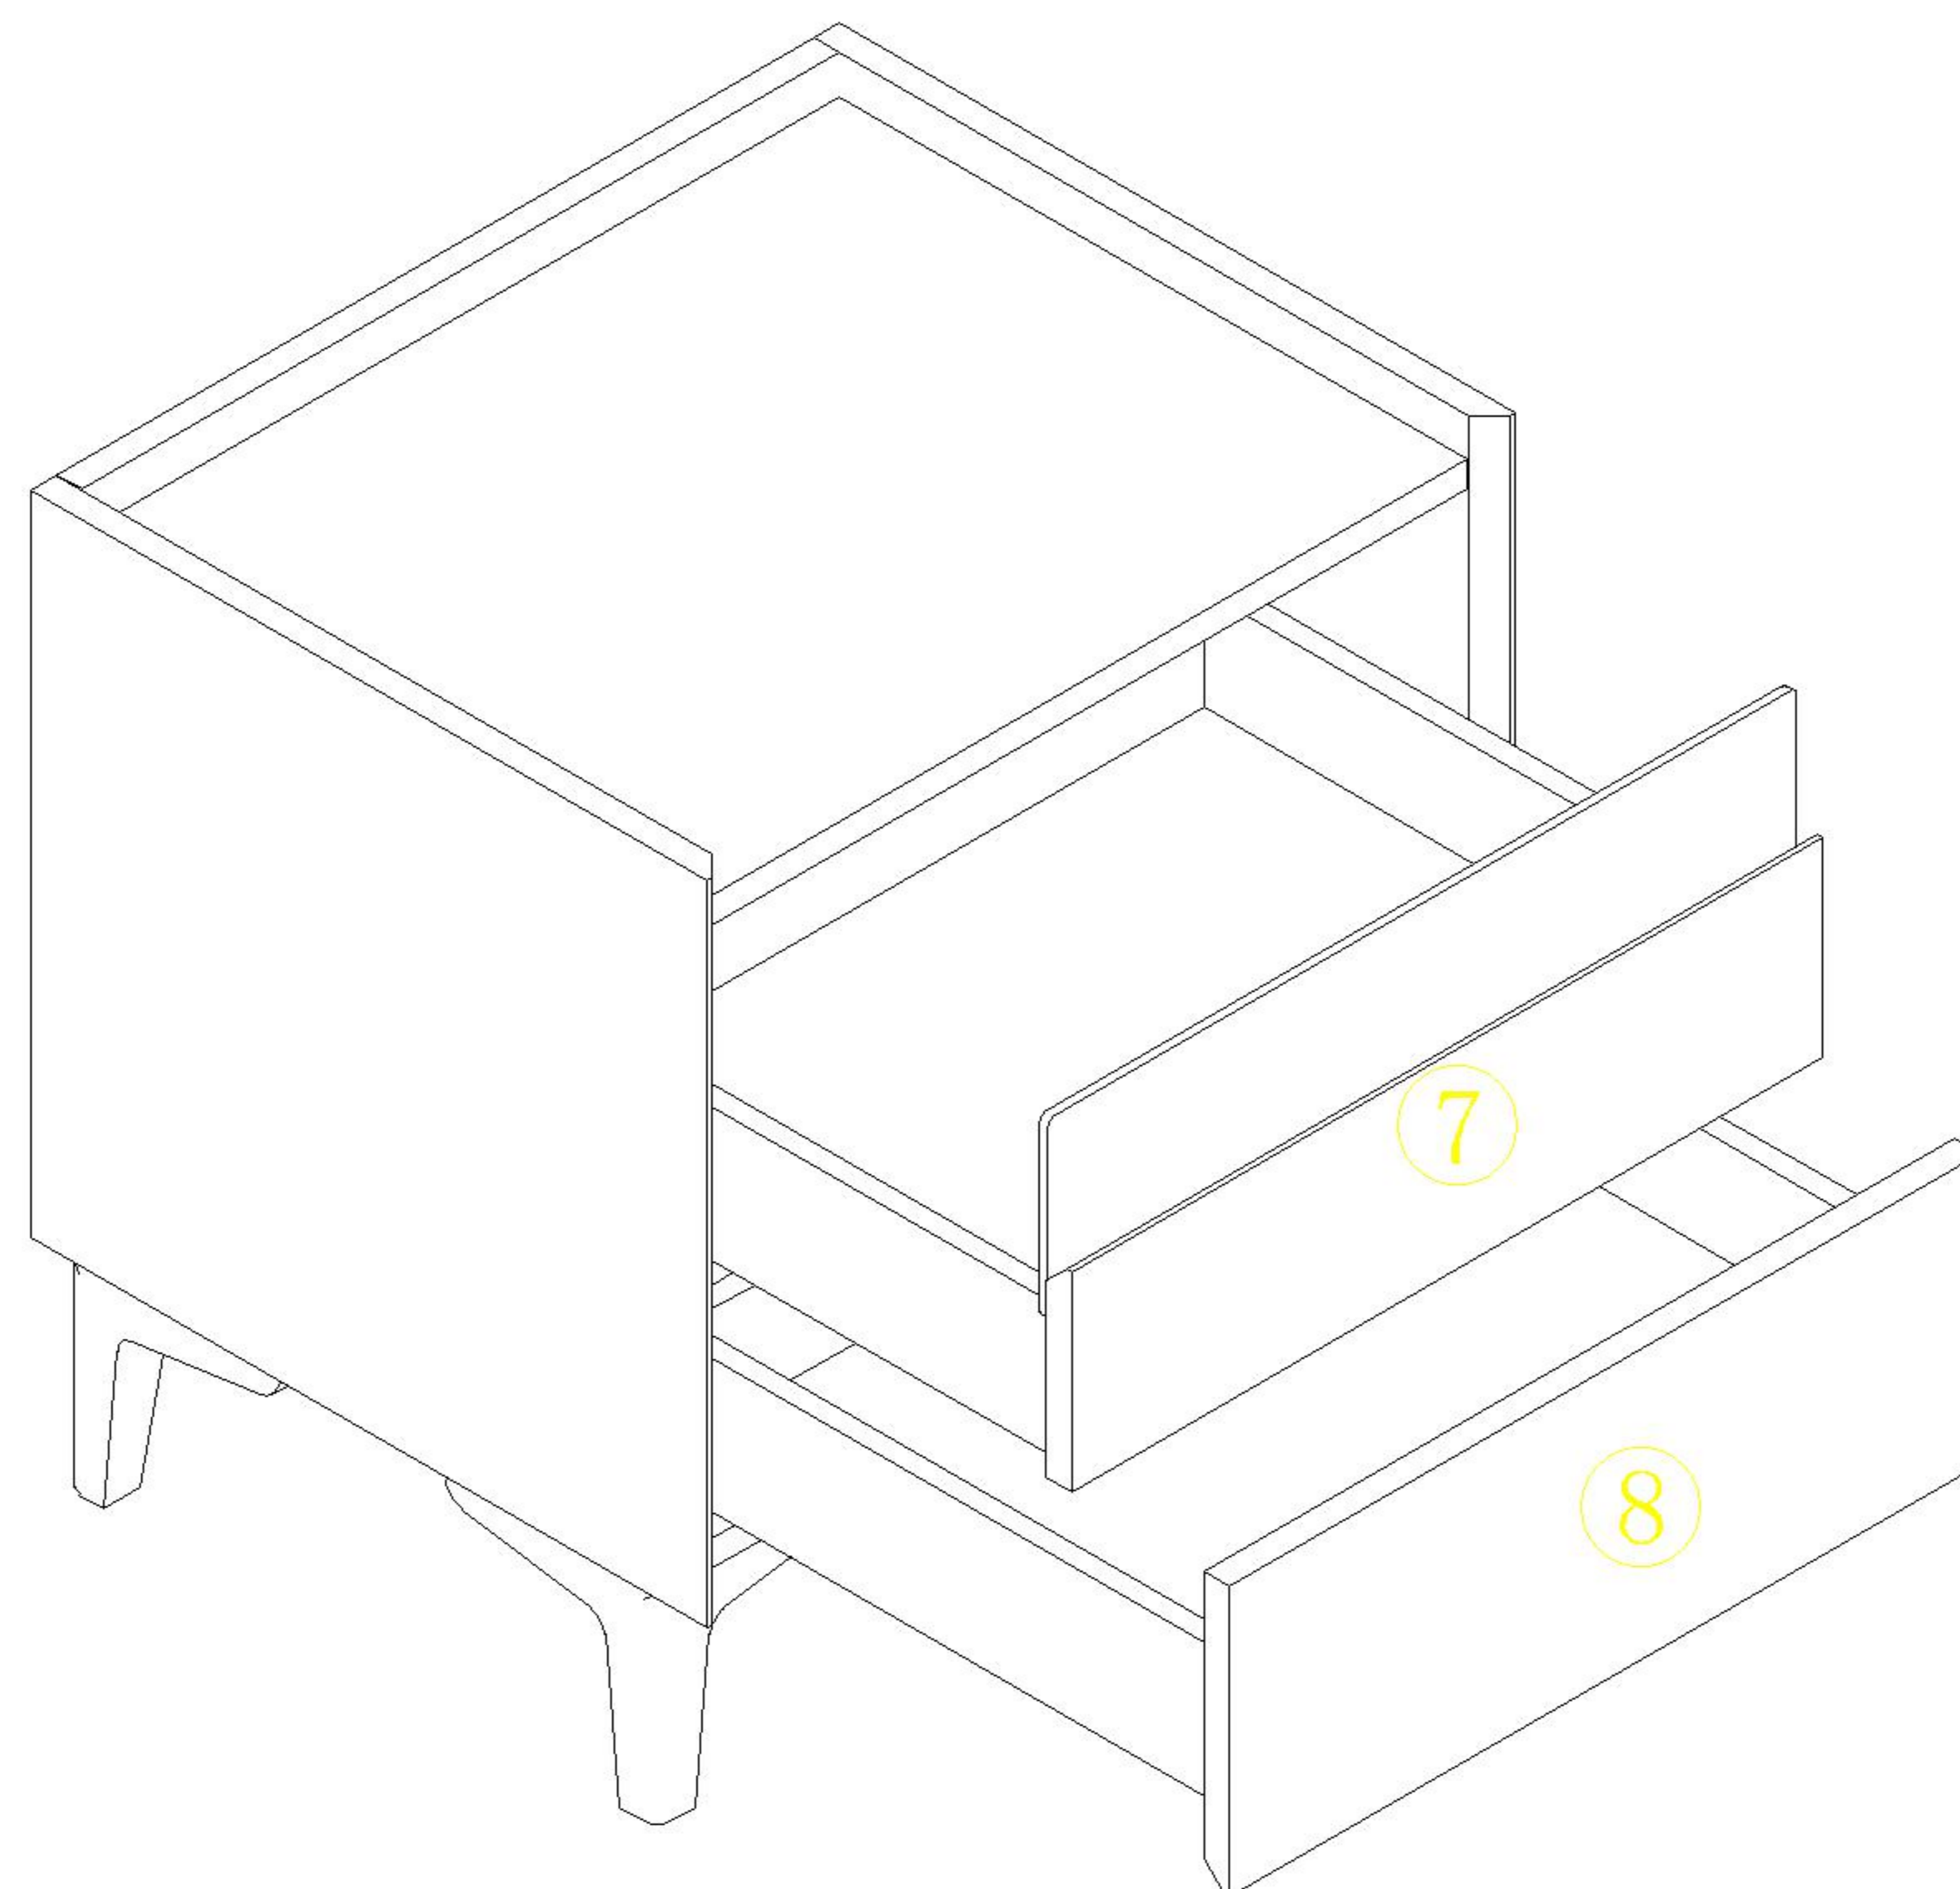

TV1B-A

安装方法/
Installation method

二合一/2 in 1

塑料螺母 Plastic nut

阀门开关(下压为开)
Valve switch (press down to open)

三节滚珠导轨-12"
Three Section Ball Guide-12"

- (G)*8
- (M)*1
- (J)*20
- (N)*4
- (P)*4

5

- (A)*4
- (K)*4

6

7

8