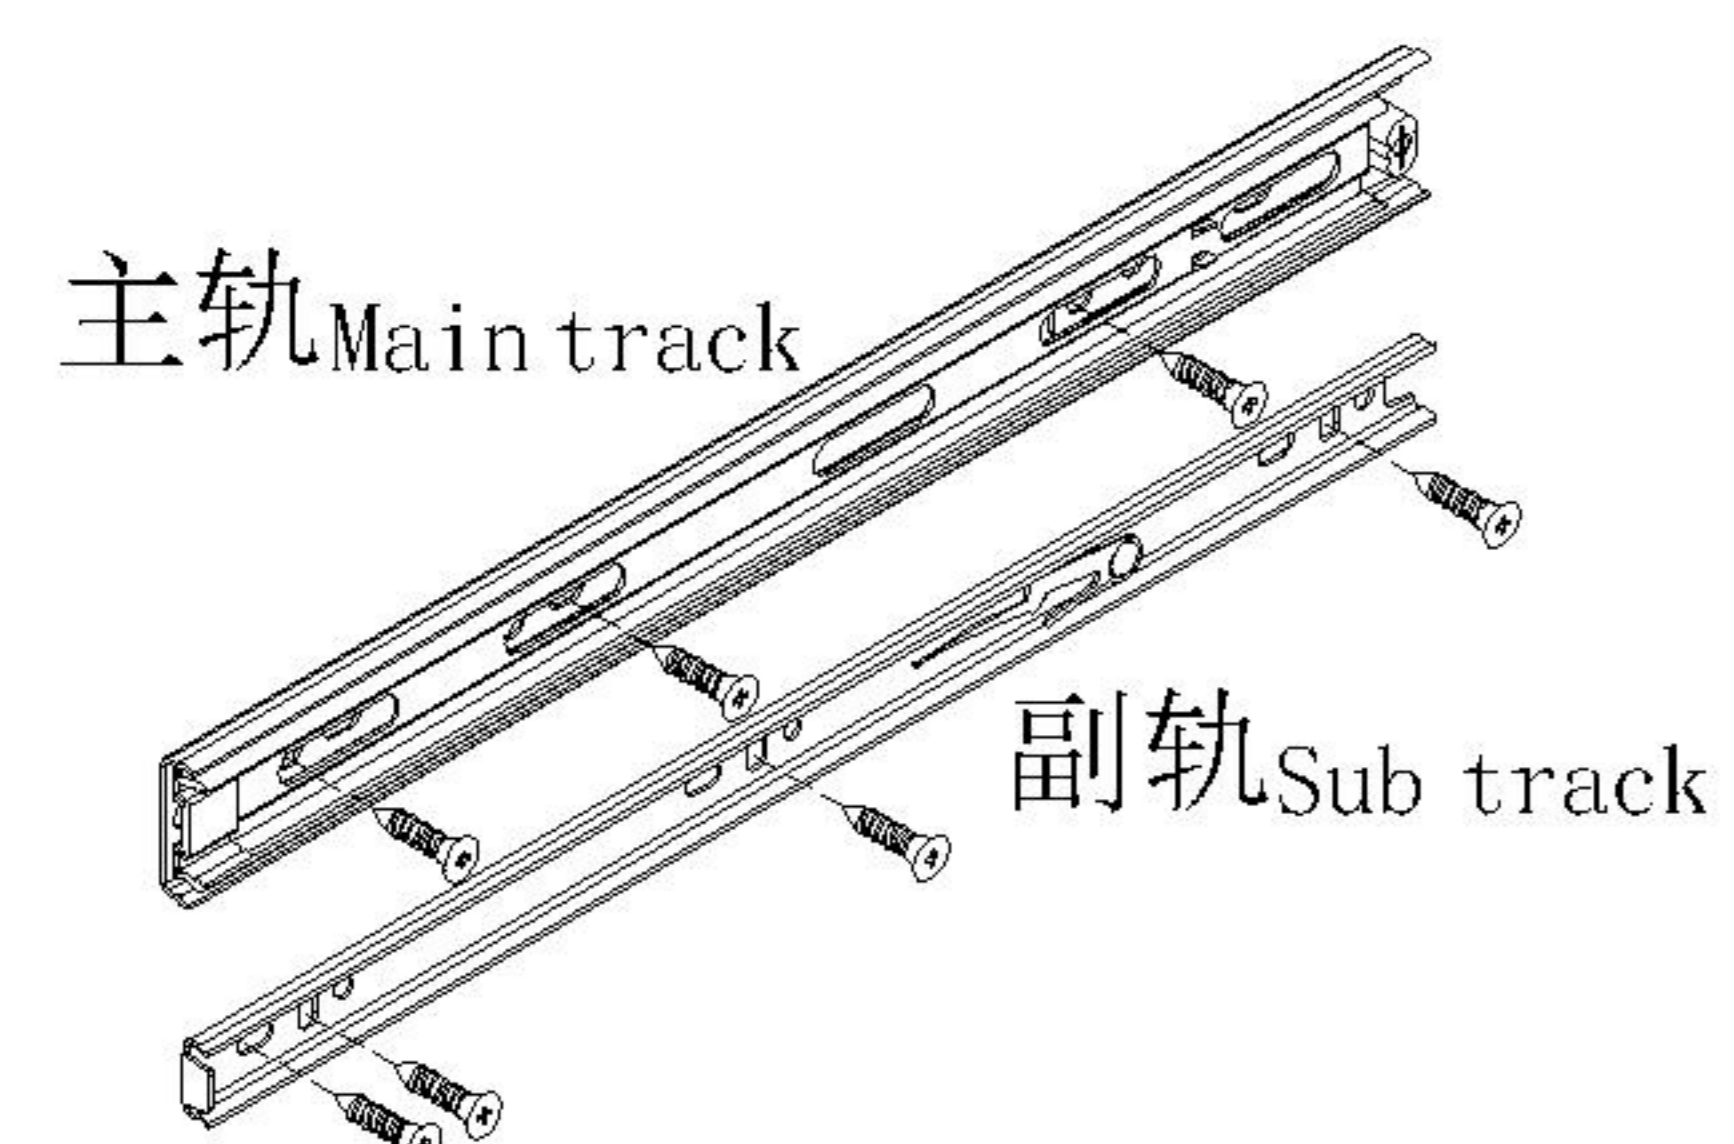

TV1B-A

安装方法/  
Installation method

二合一/2 in 1

塑料螺母 Plastic nut

阀门开关(下压为开)  
Valve switch (press down to open)

三节滚珠导轨-12"  
Three Section Ball Guide-12"

1

2

3

4

TV1B-A

安装方法/  
Installation method

二合一/2 in 1

塑料螺母 Plastic nut

阀门开关(下压为开)  
Valve switch (press down to open)

三节滚珠导轨-12"  
Three Section Ball Guide-12"