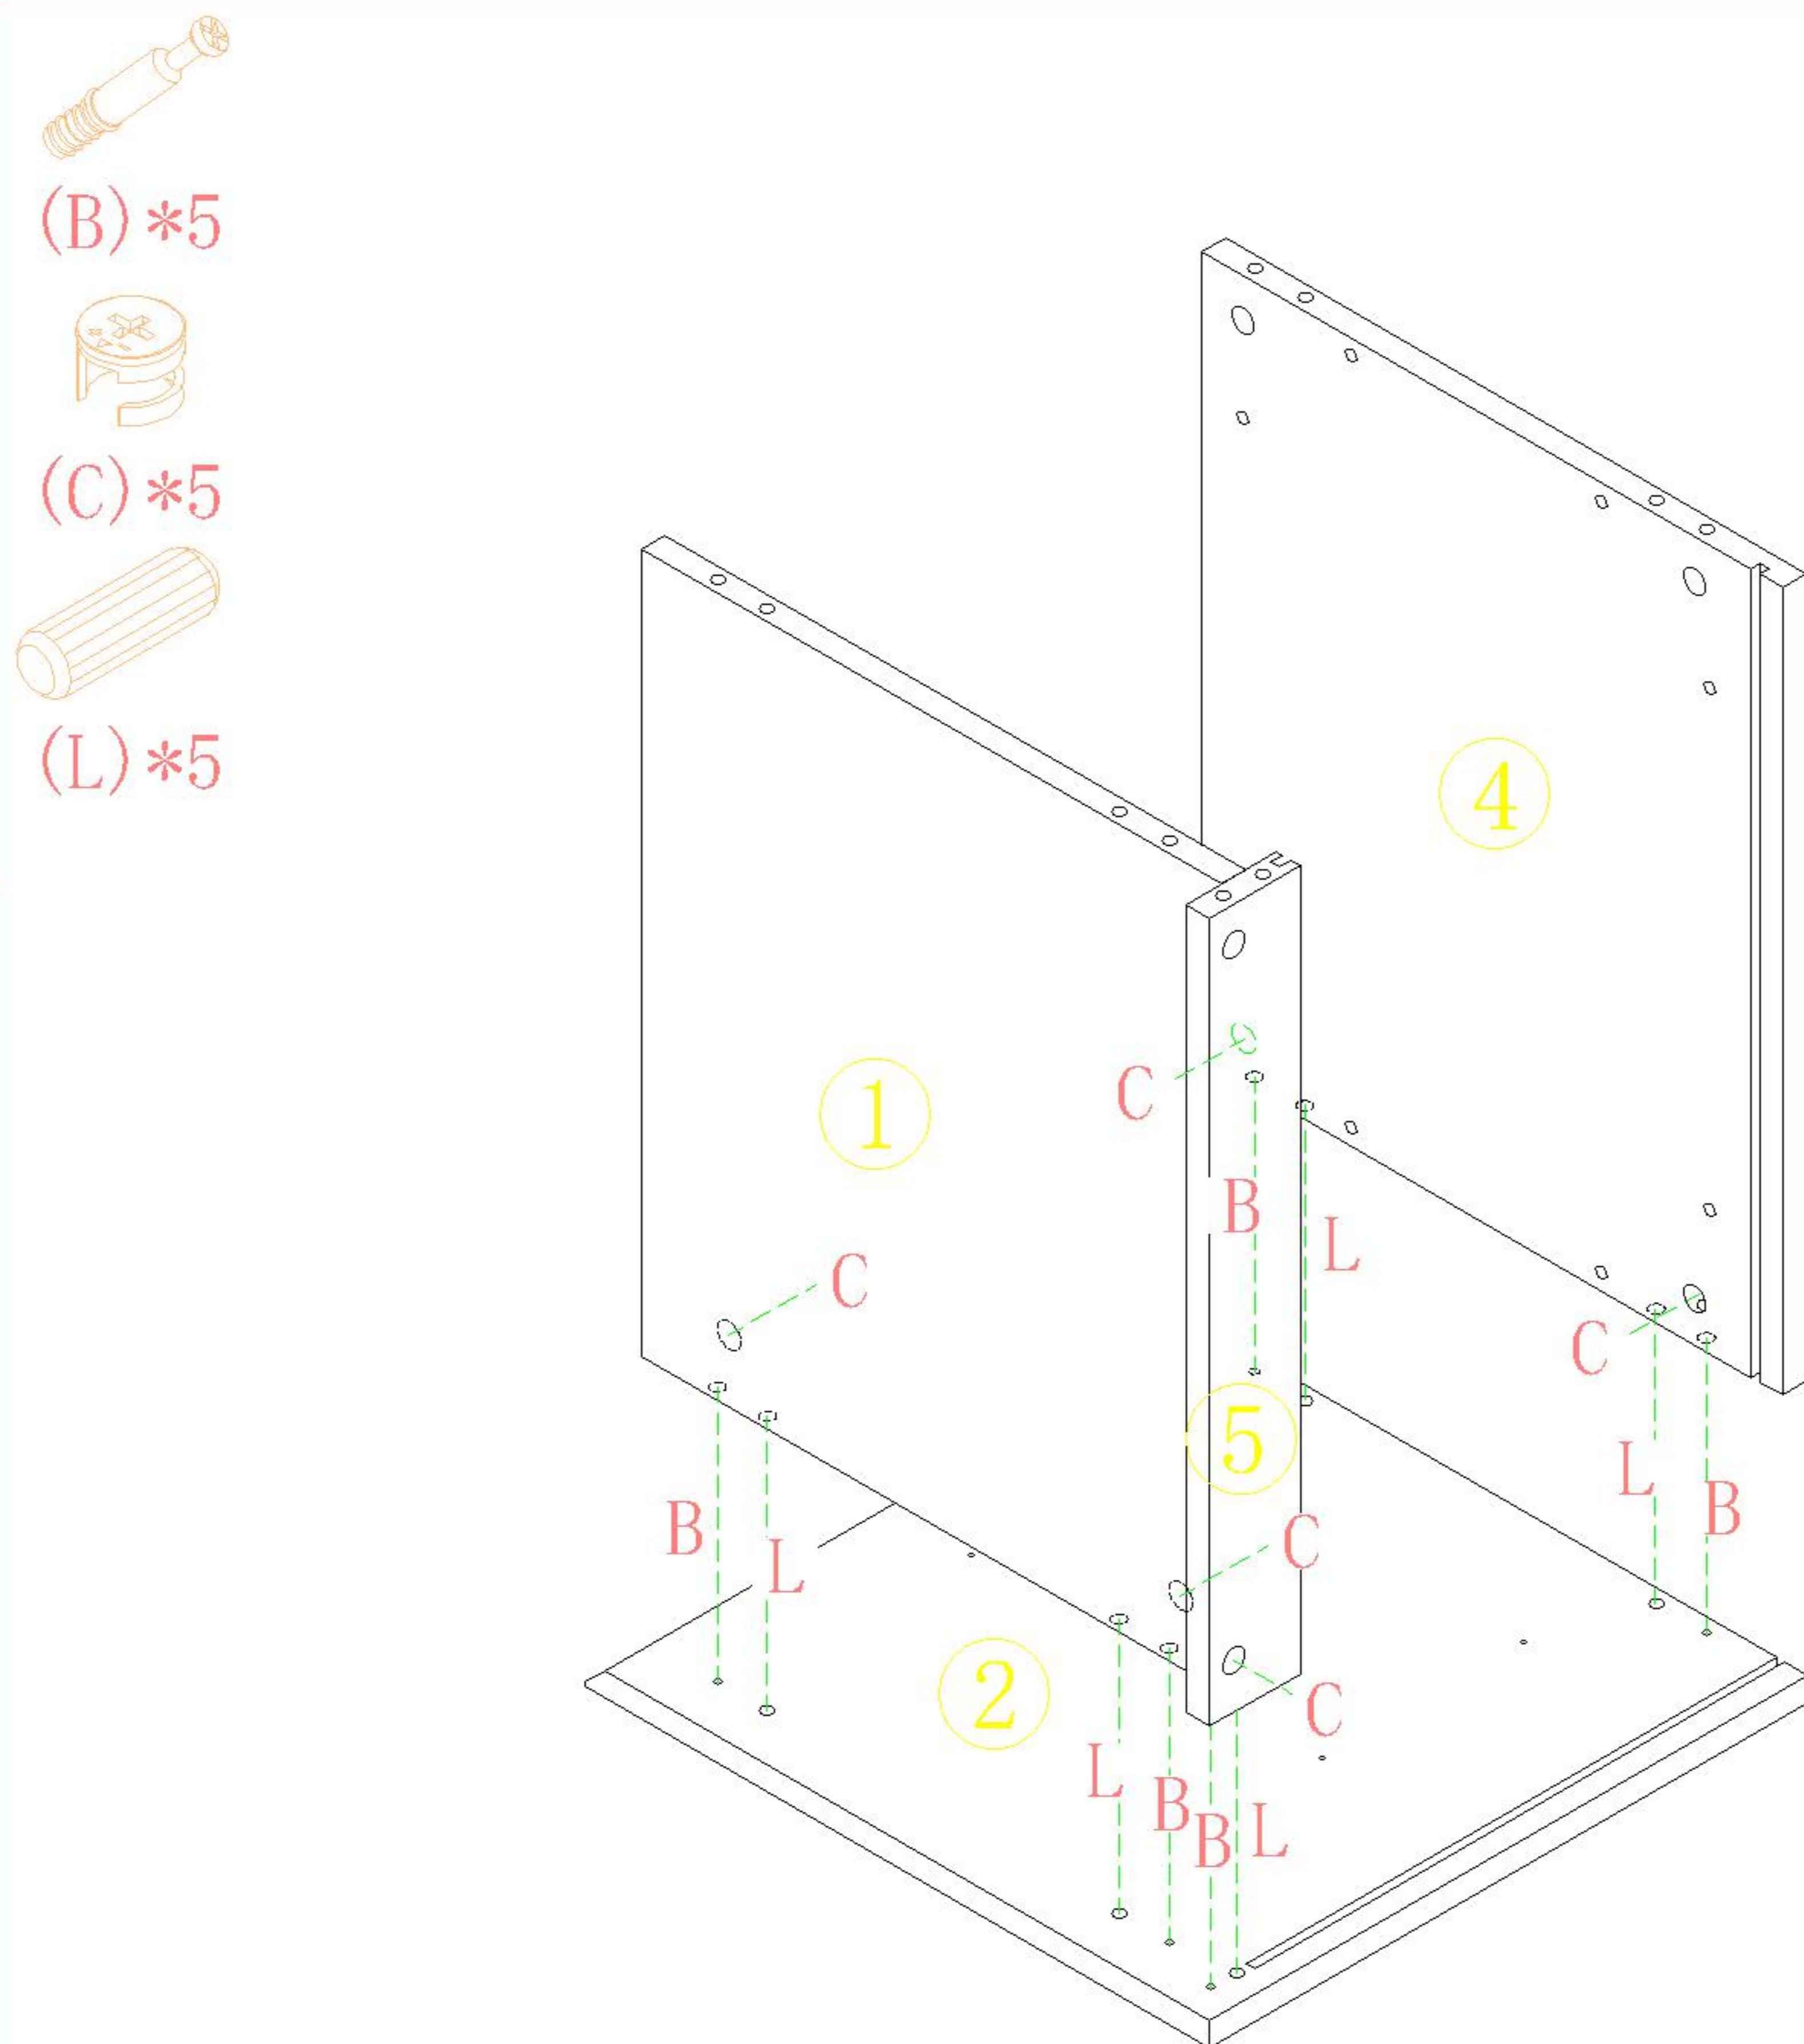

TV1B-A

安装方法/  
Installation method

二合一/2 in 1

塑料螺母 Plastic nut

阀门开关(下压为开)  
Valve switch (press down to open)

三节滚珠导轨-12"  
Three Section Ball Guide-12"

1

2

3

4

TV1B-A

安装方法/  
Installation method

二合一/2 in 1

塑料螺母 Plastic nut

阀门开关(下压为开)  
Valve switch (press down to open)

三节滚珠导轨-12"  
Three Section Ball Guide-12"