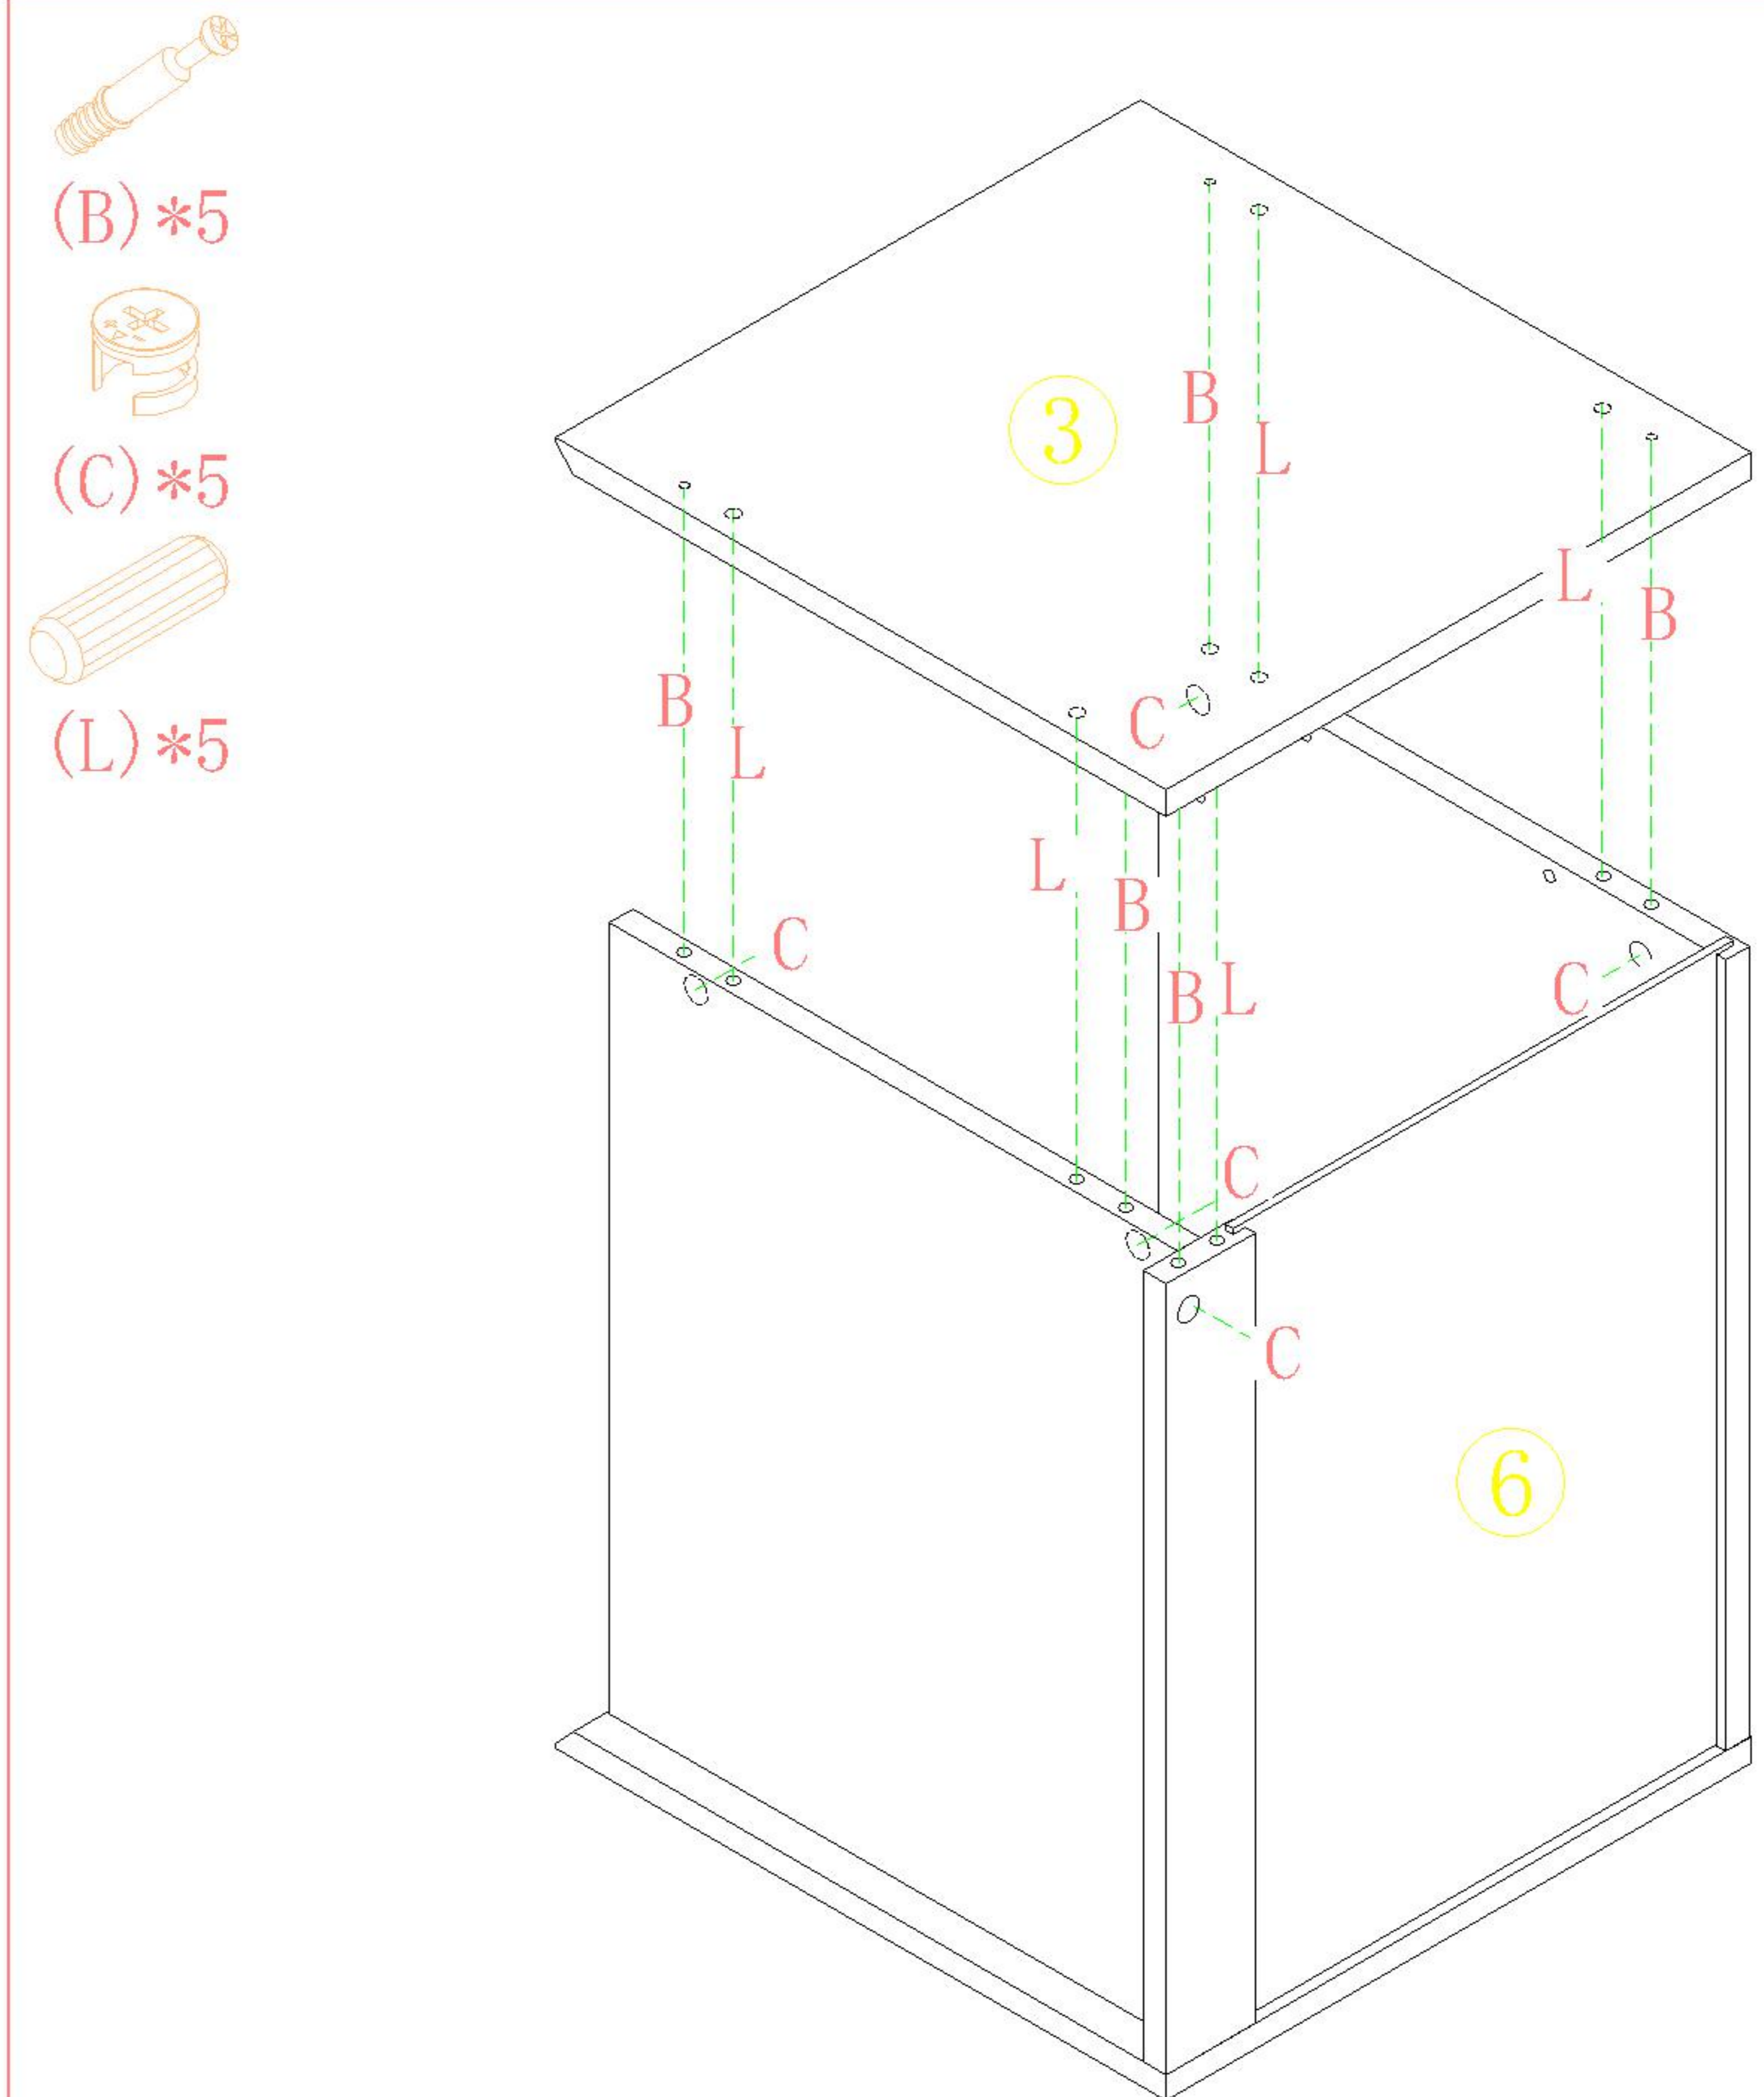

TV1B-A

安装方法/  
Installation method

二合一/2 in 1

塑料螺母 Plastic nut

阀门开关(下压为开)  
Valve switch (press down to open)

三节滚珠导轨-12"  
Three Section Ball Guide-12"

1

2

3

4

TV1B-A

安装方法/  
Installation method

二合一/2 in 1

塑料螺母 Plastic nut

阀门开关(下压为开)  
Valve switch (press down to open)

三节滚珠导轨-12"  
Three Section Ball Guide-12"