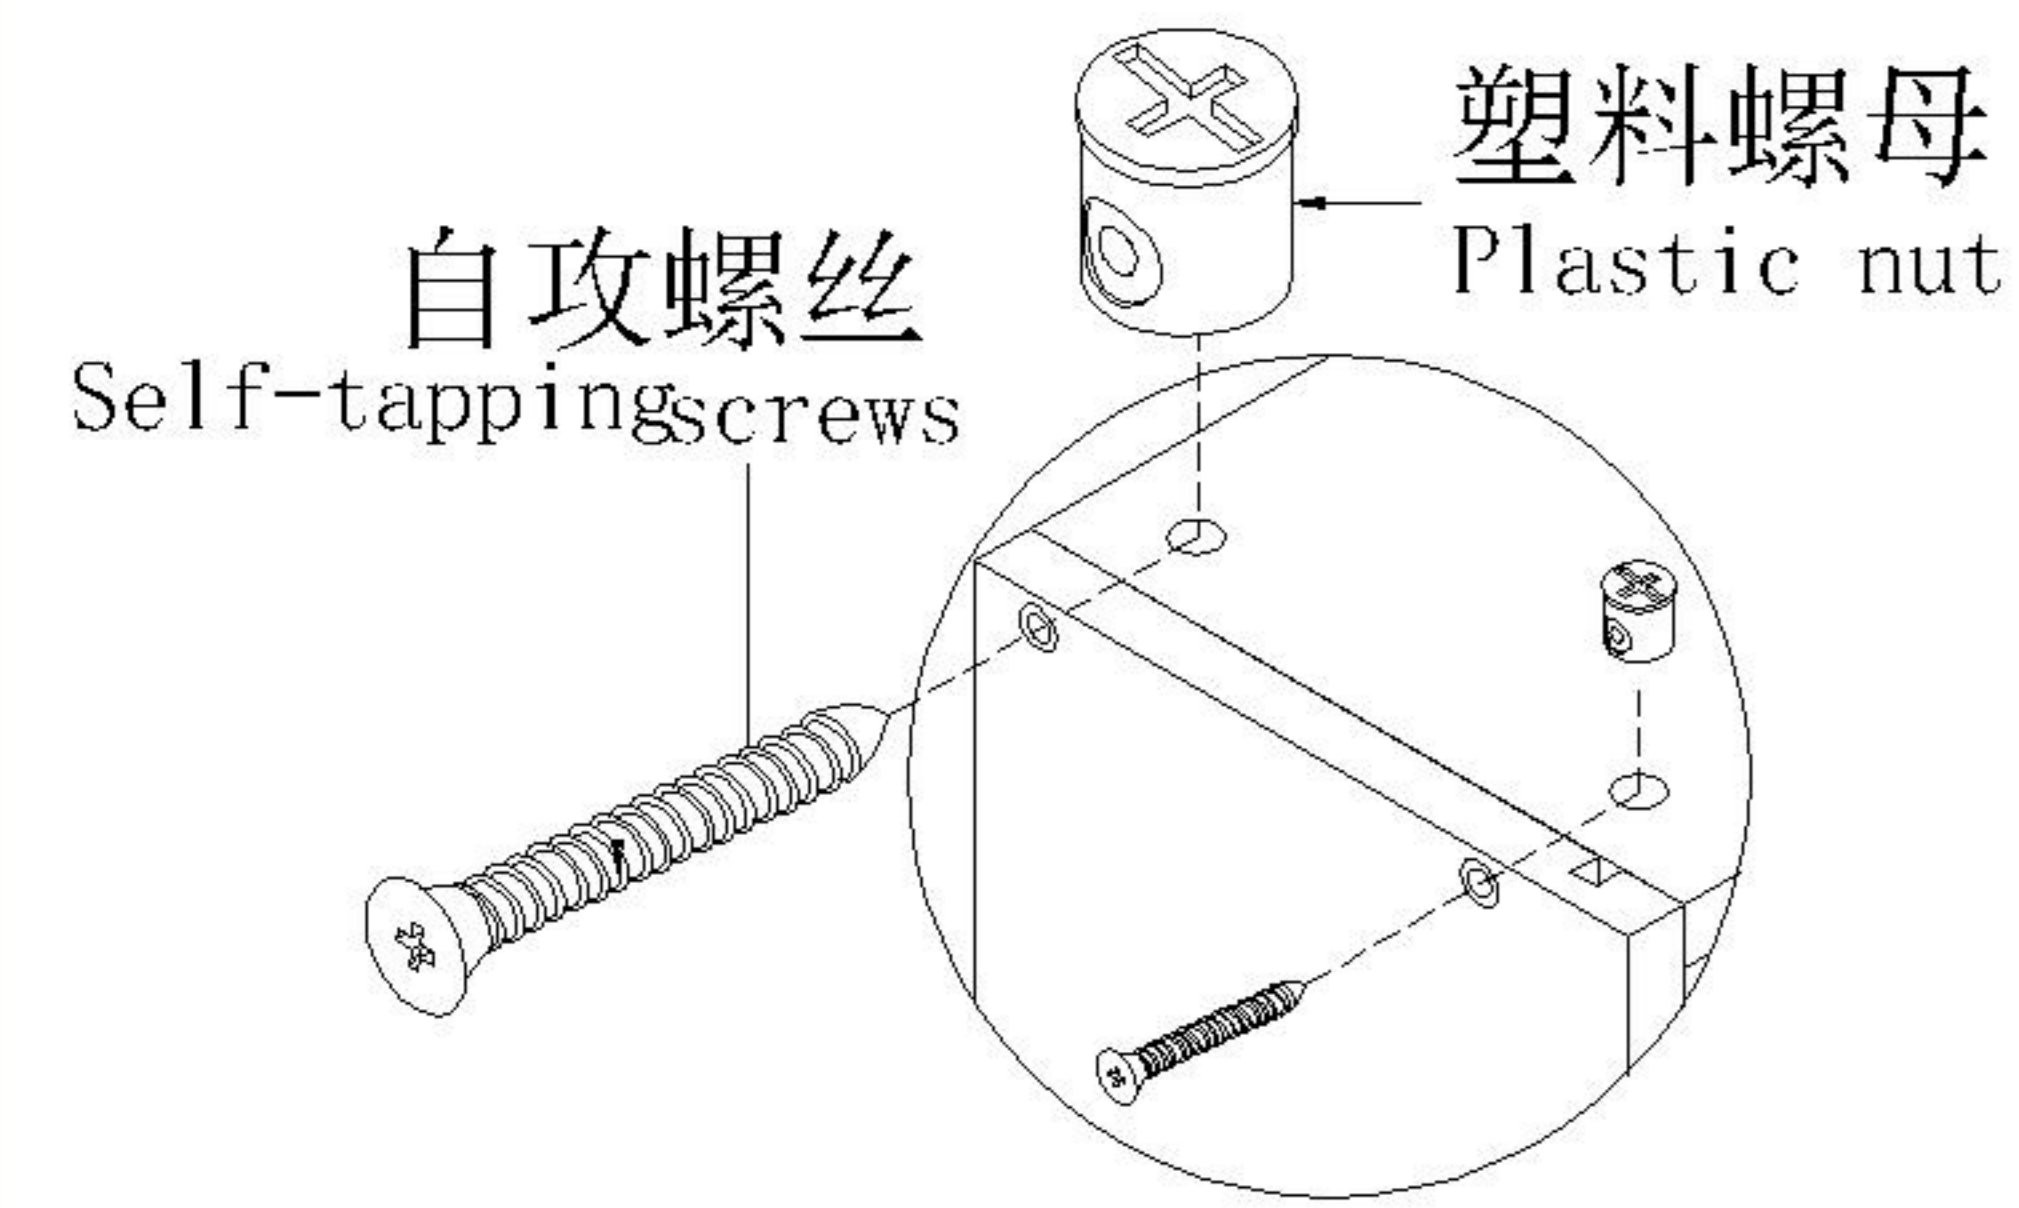

TV1B-A

安装方法/  
Installation method

二合一/2 in 1

塑料螺母 Plastic nut

阀门开关(下压为开)  
Valve switch (press down to open)

三节滚珠导轨-12"  
Three Section Ball Guide-12"

1

2

3

4

TV1B-A

安装方法/  
Installation method

二合一/2 in 1

塑料螺母 Plastic nut

阀门开关(下压为开)  
Valve switch (press down to open)

三节滚珠导轨-12"  
Three Section Ball Guide-12"