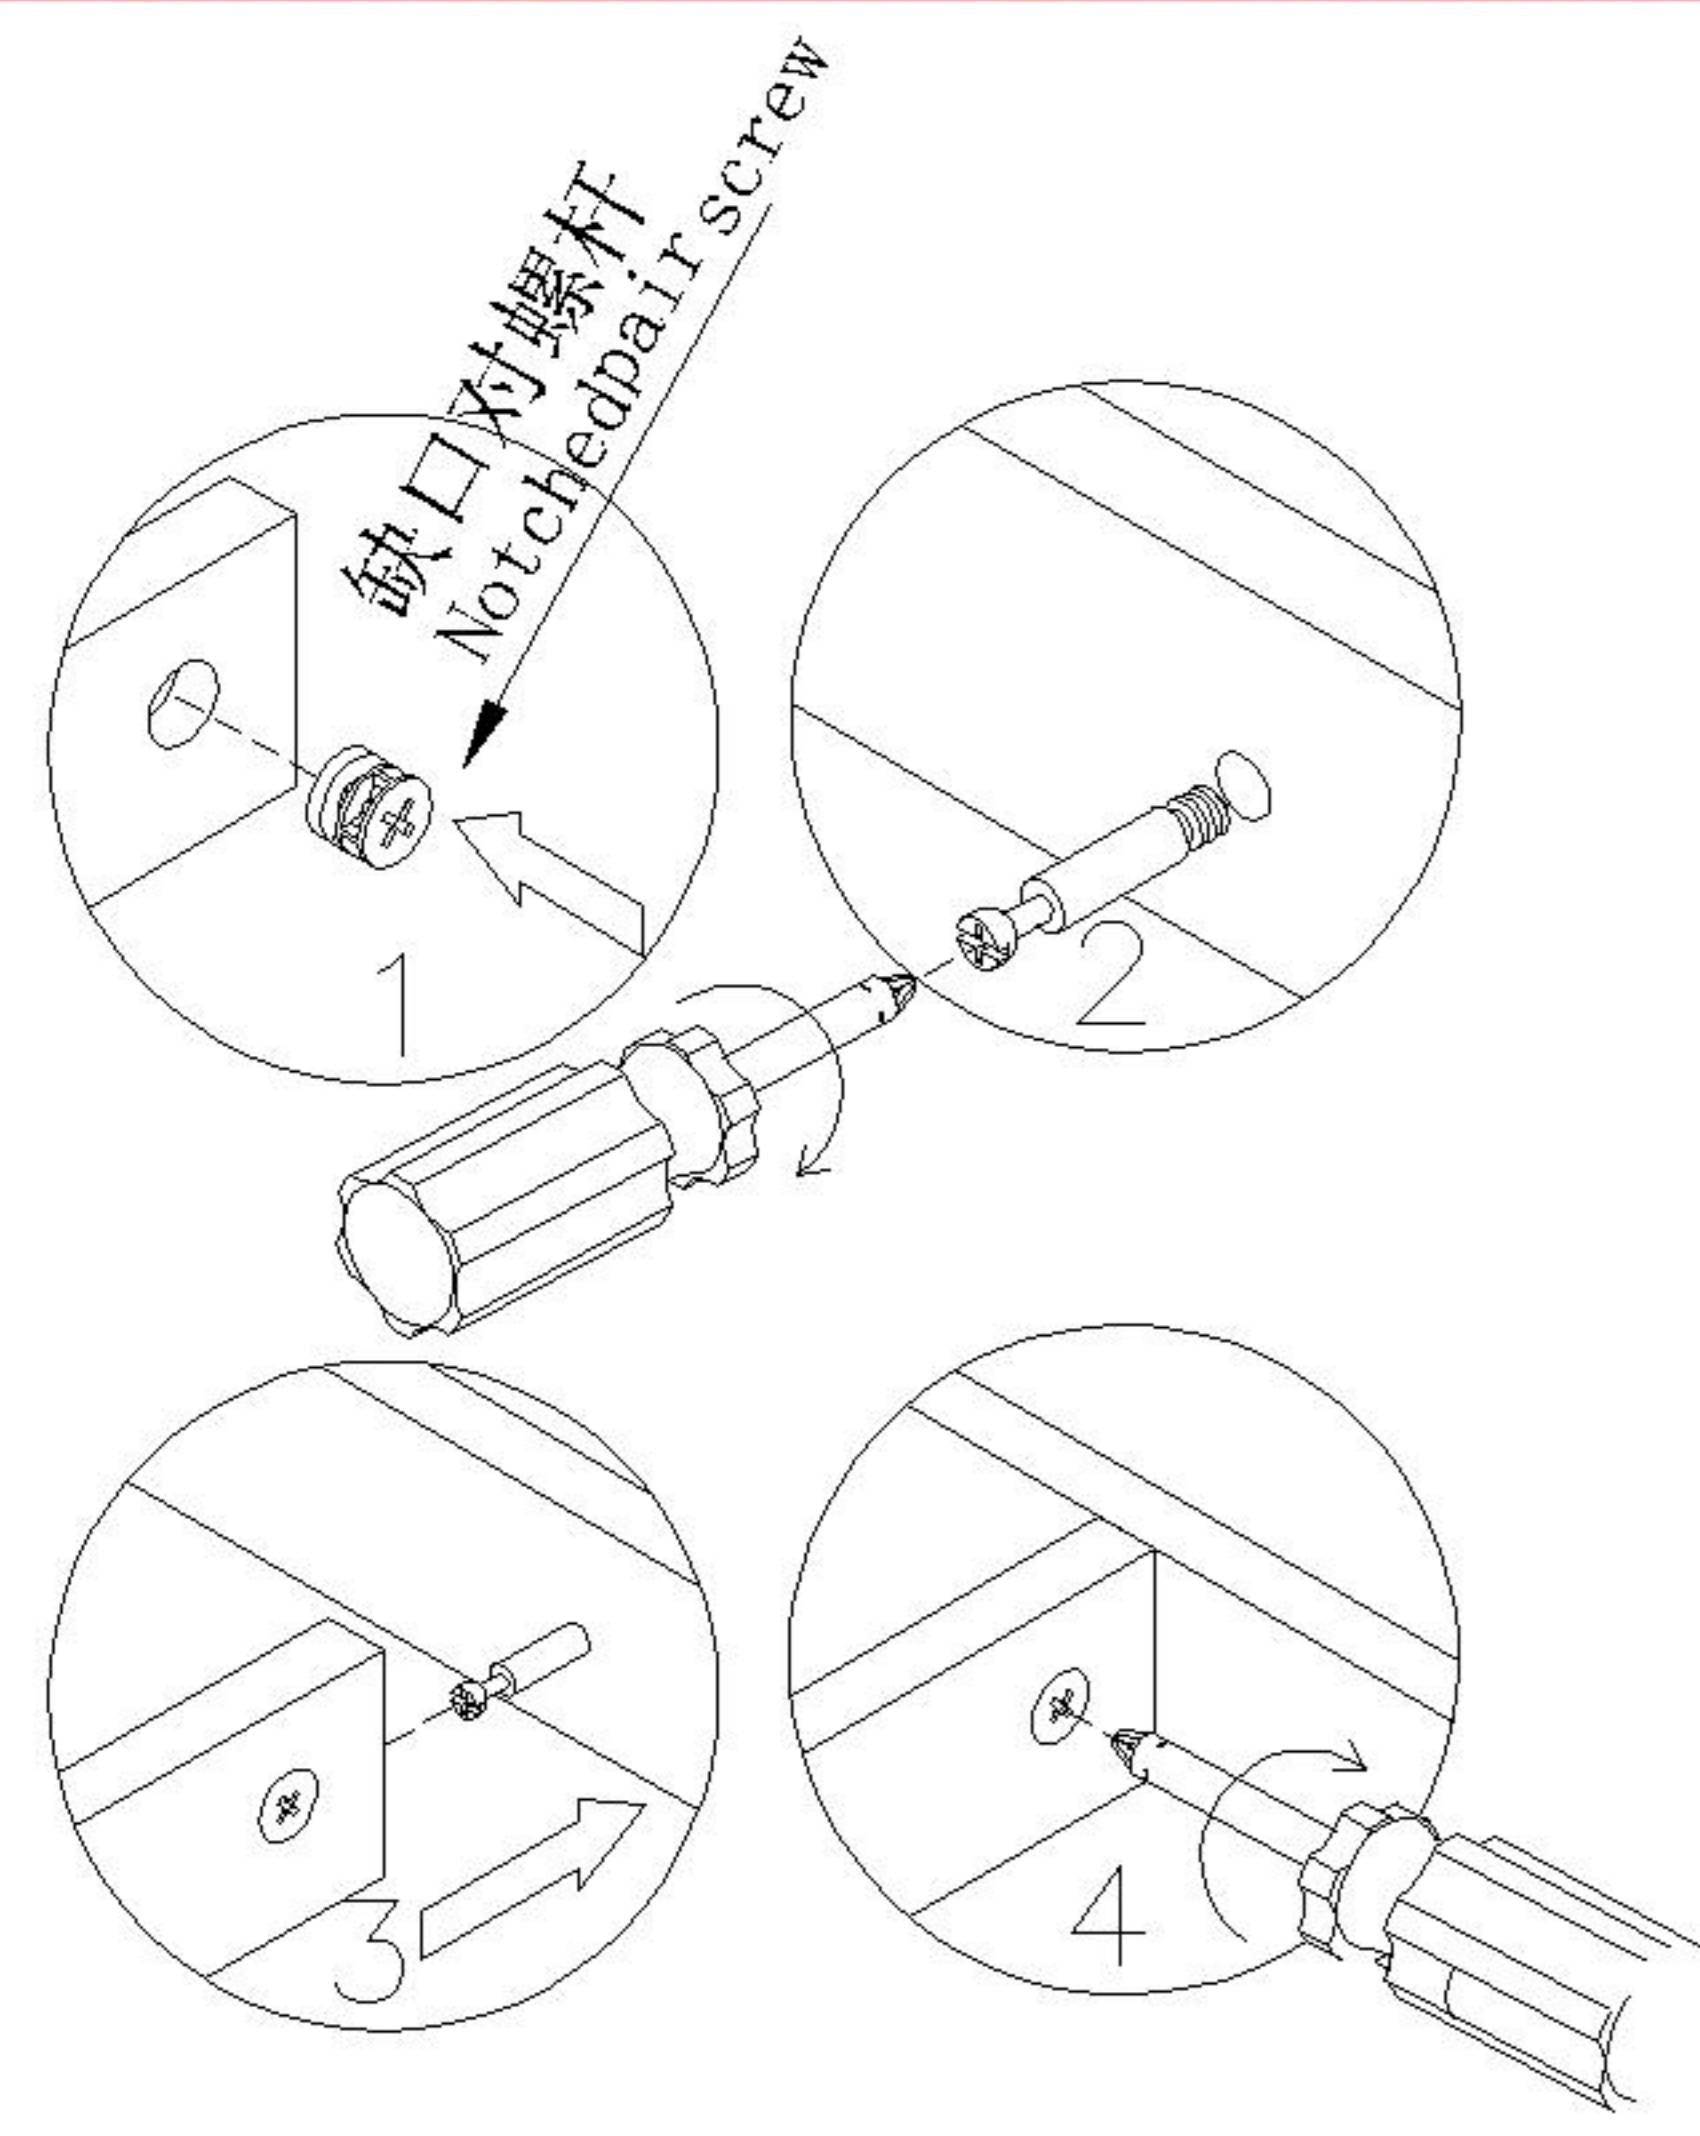

TV1B-A

安装方法/  
Installation method

二合一/2 in 1

塑料螺母 Plastic nut

阀门开关(下压为开)  
Valve switch (press down to open)

三节滚珠导轨-12"  
Three Section Ball Guide-12"

1

2

3

4

TV1B-A

安装方法/  
Installation method

二合一/2 in 1

塑料螺母 Plastic nut

阀门开关(下压为开)  
Valve switch (press down to open)

三节滚珠导轨-12"  
Three Section Ball Guide-12"