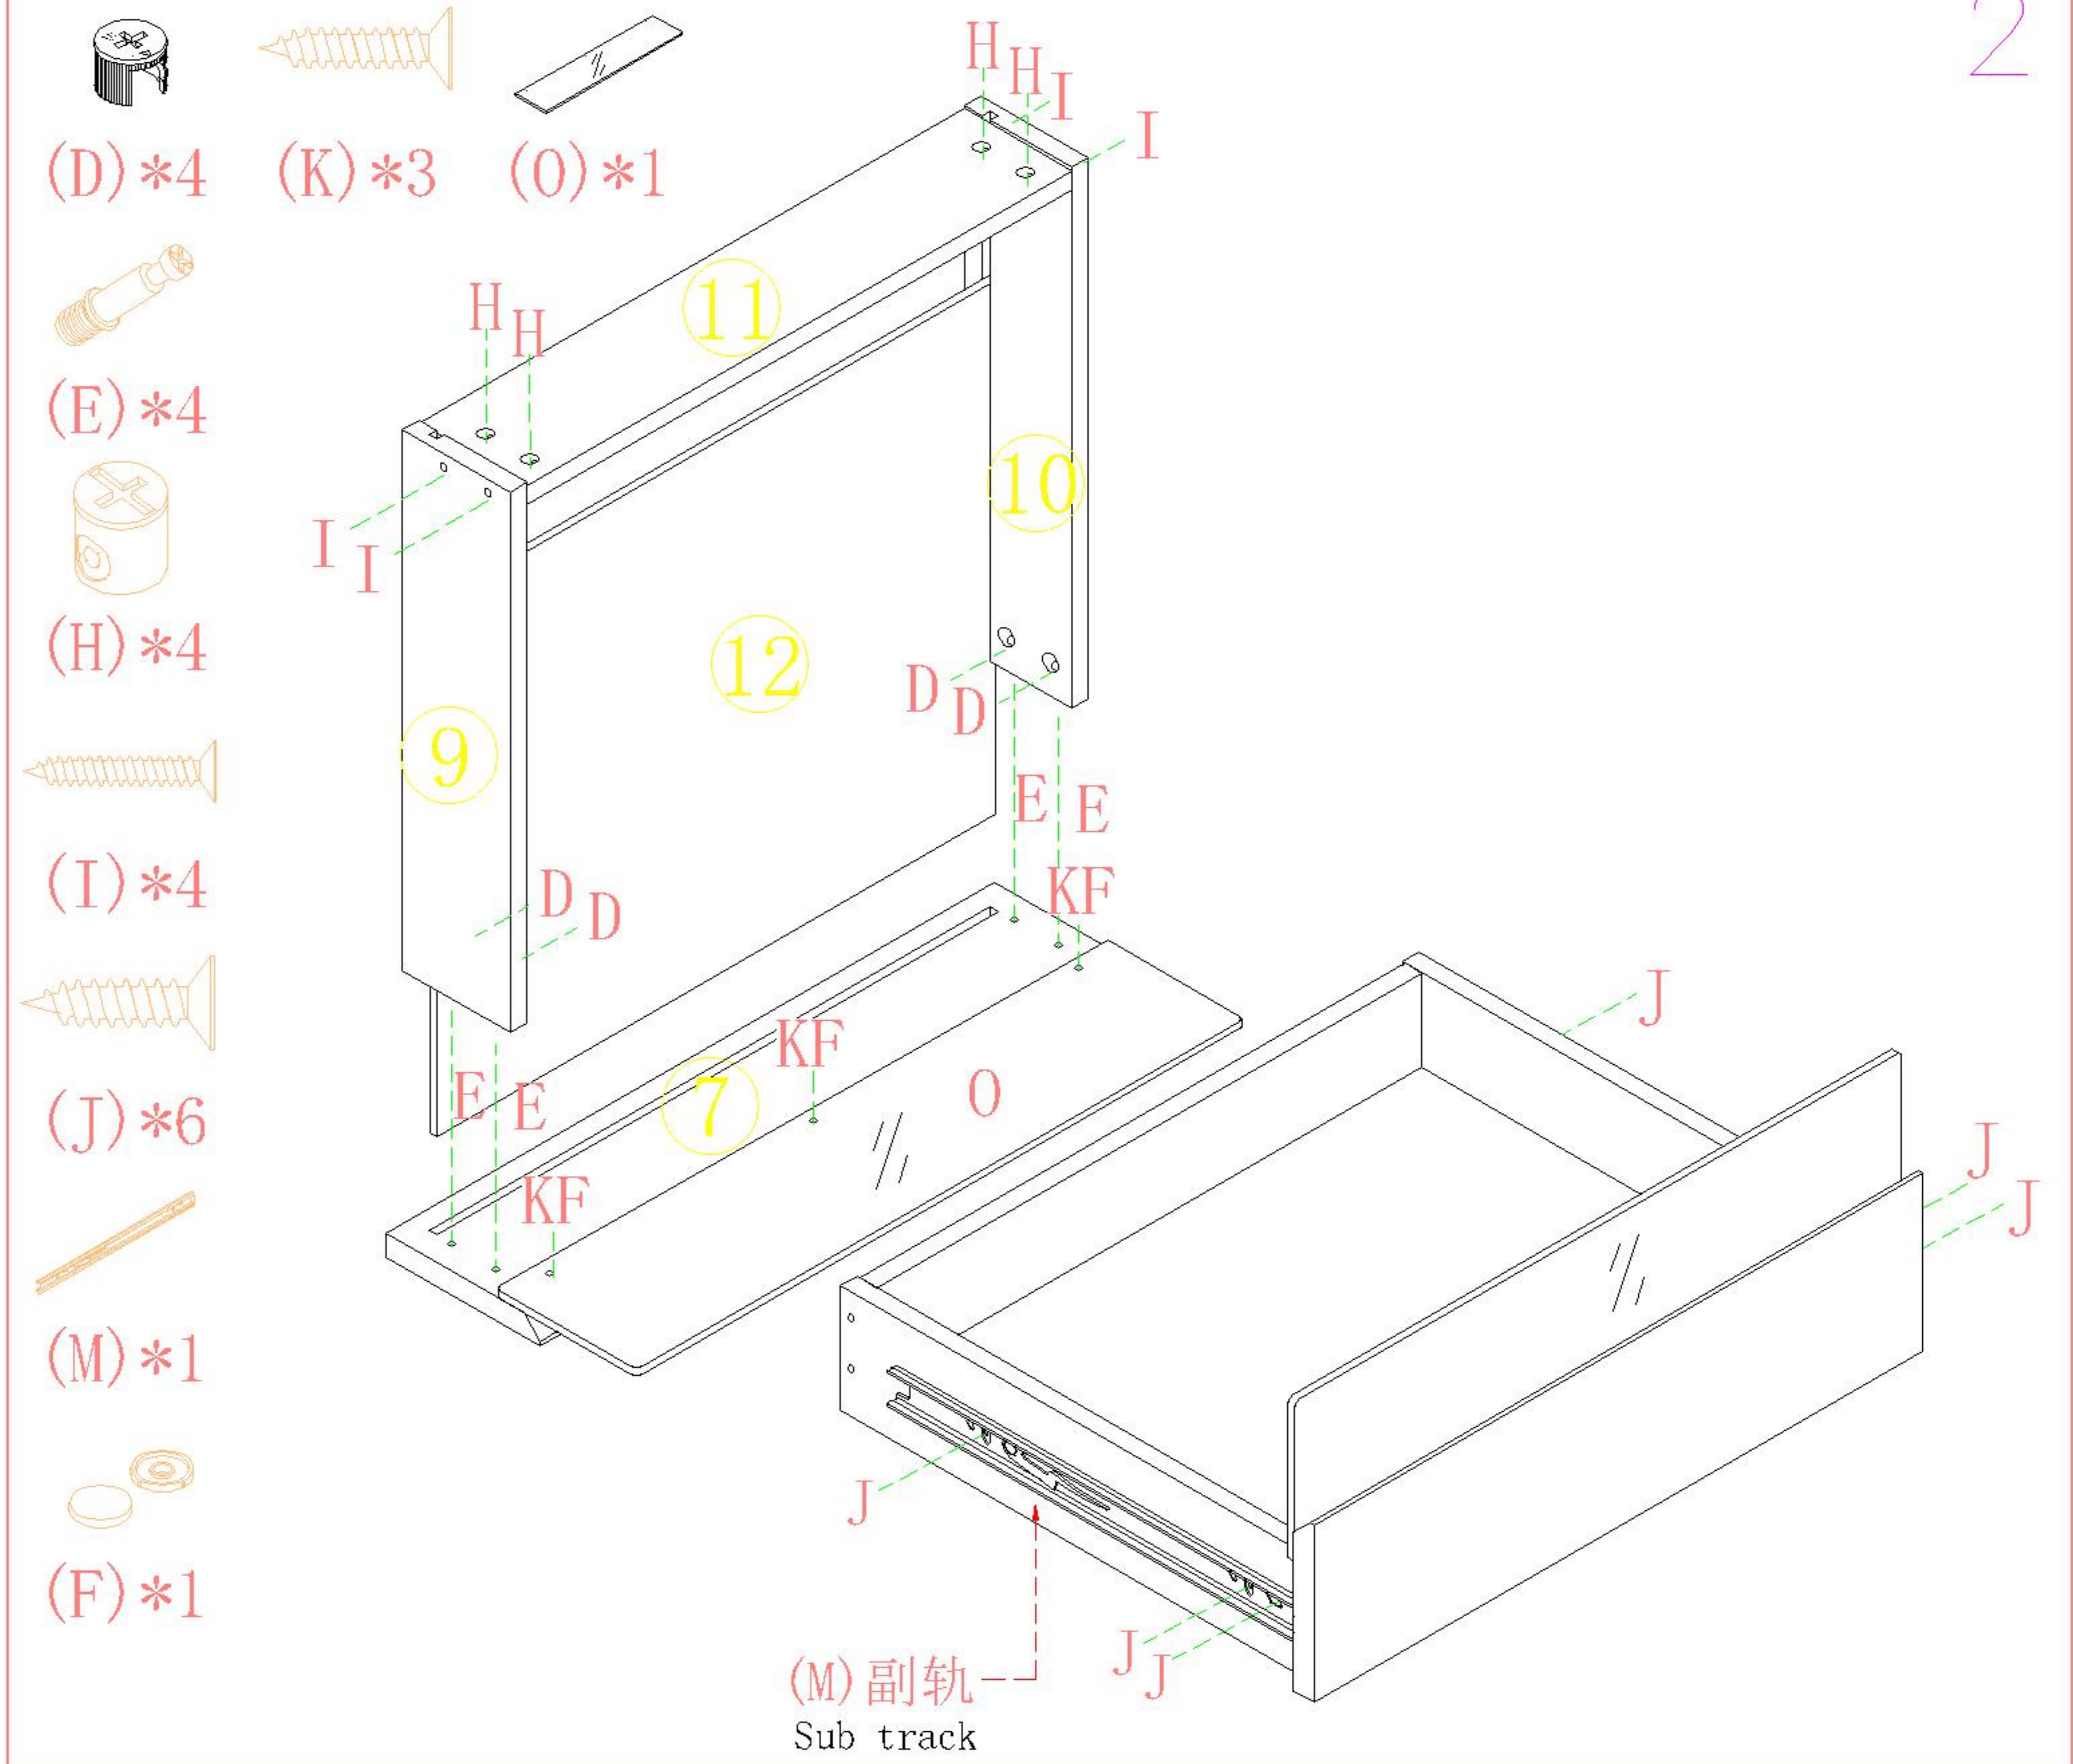

TV1B-A

安装方法/  
Installation method

二合一/2 in 1

塑料螺母 Plastic nut

阀门开关(下压为开)  
Valve switch (press down to open)

三节滚珠导轨-12"  
Three Section Ball Guide-12"

1

2

3

4

TV1B-A

安装方法/  
Installation method

二合一/2 in 1

塑料螺母 Plastic nut

阀门开关(下压为开)  
Valve switch (press down to open)

三节滚珠导轨-12"  
Three Section Ball Guide-12"