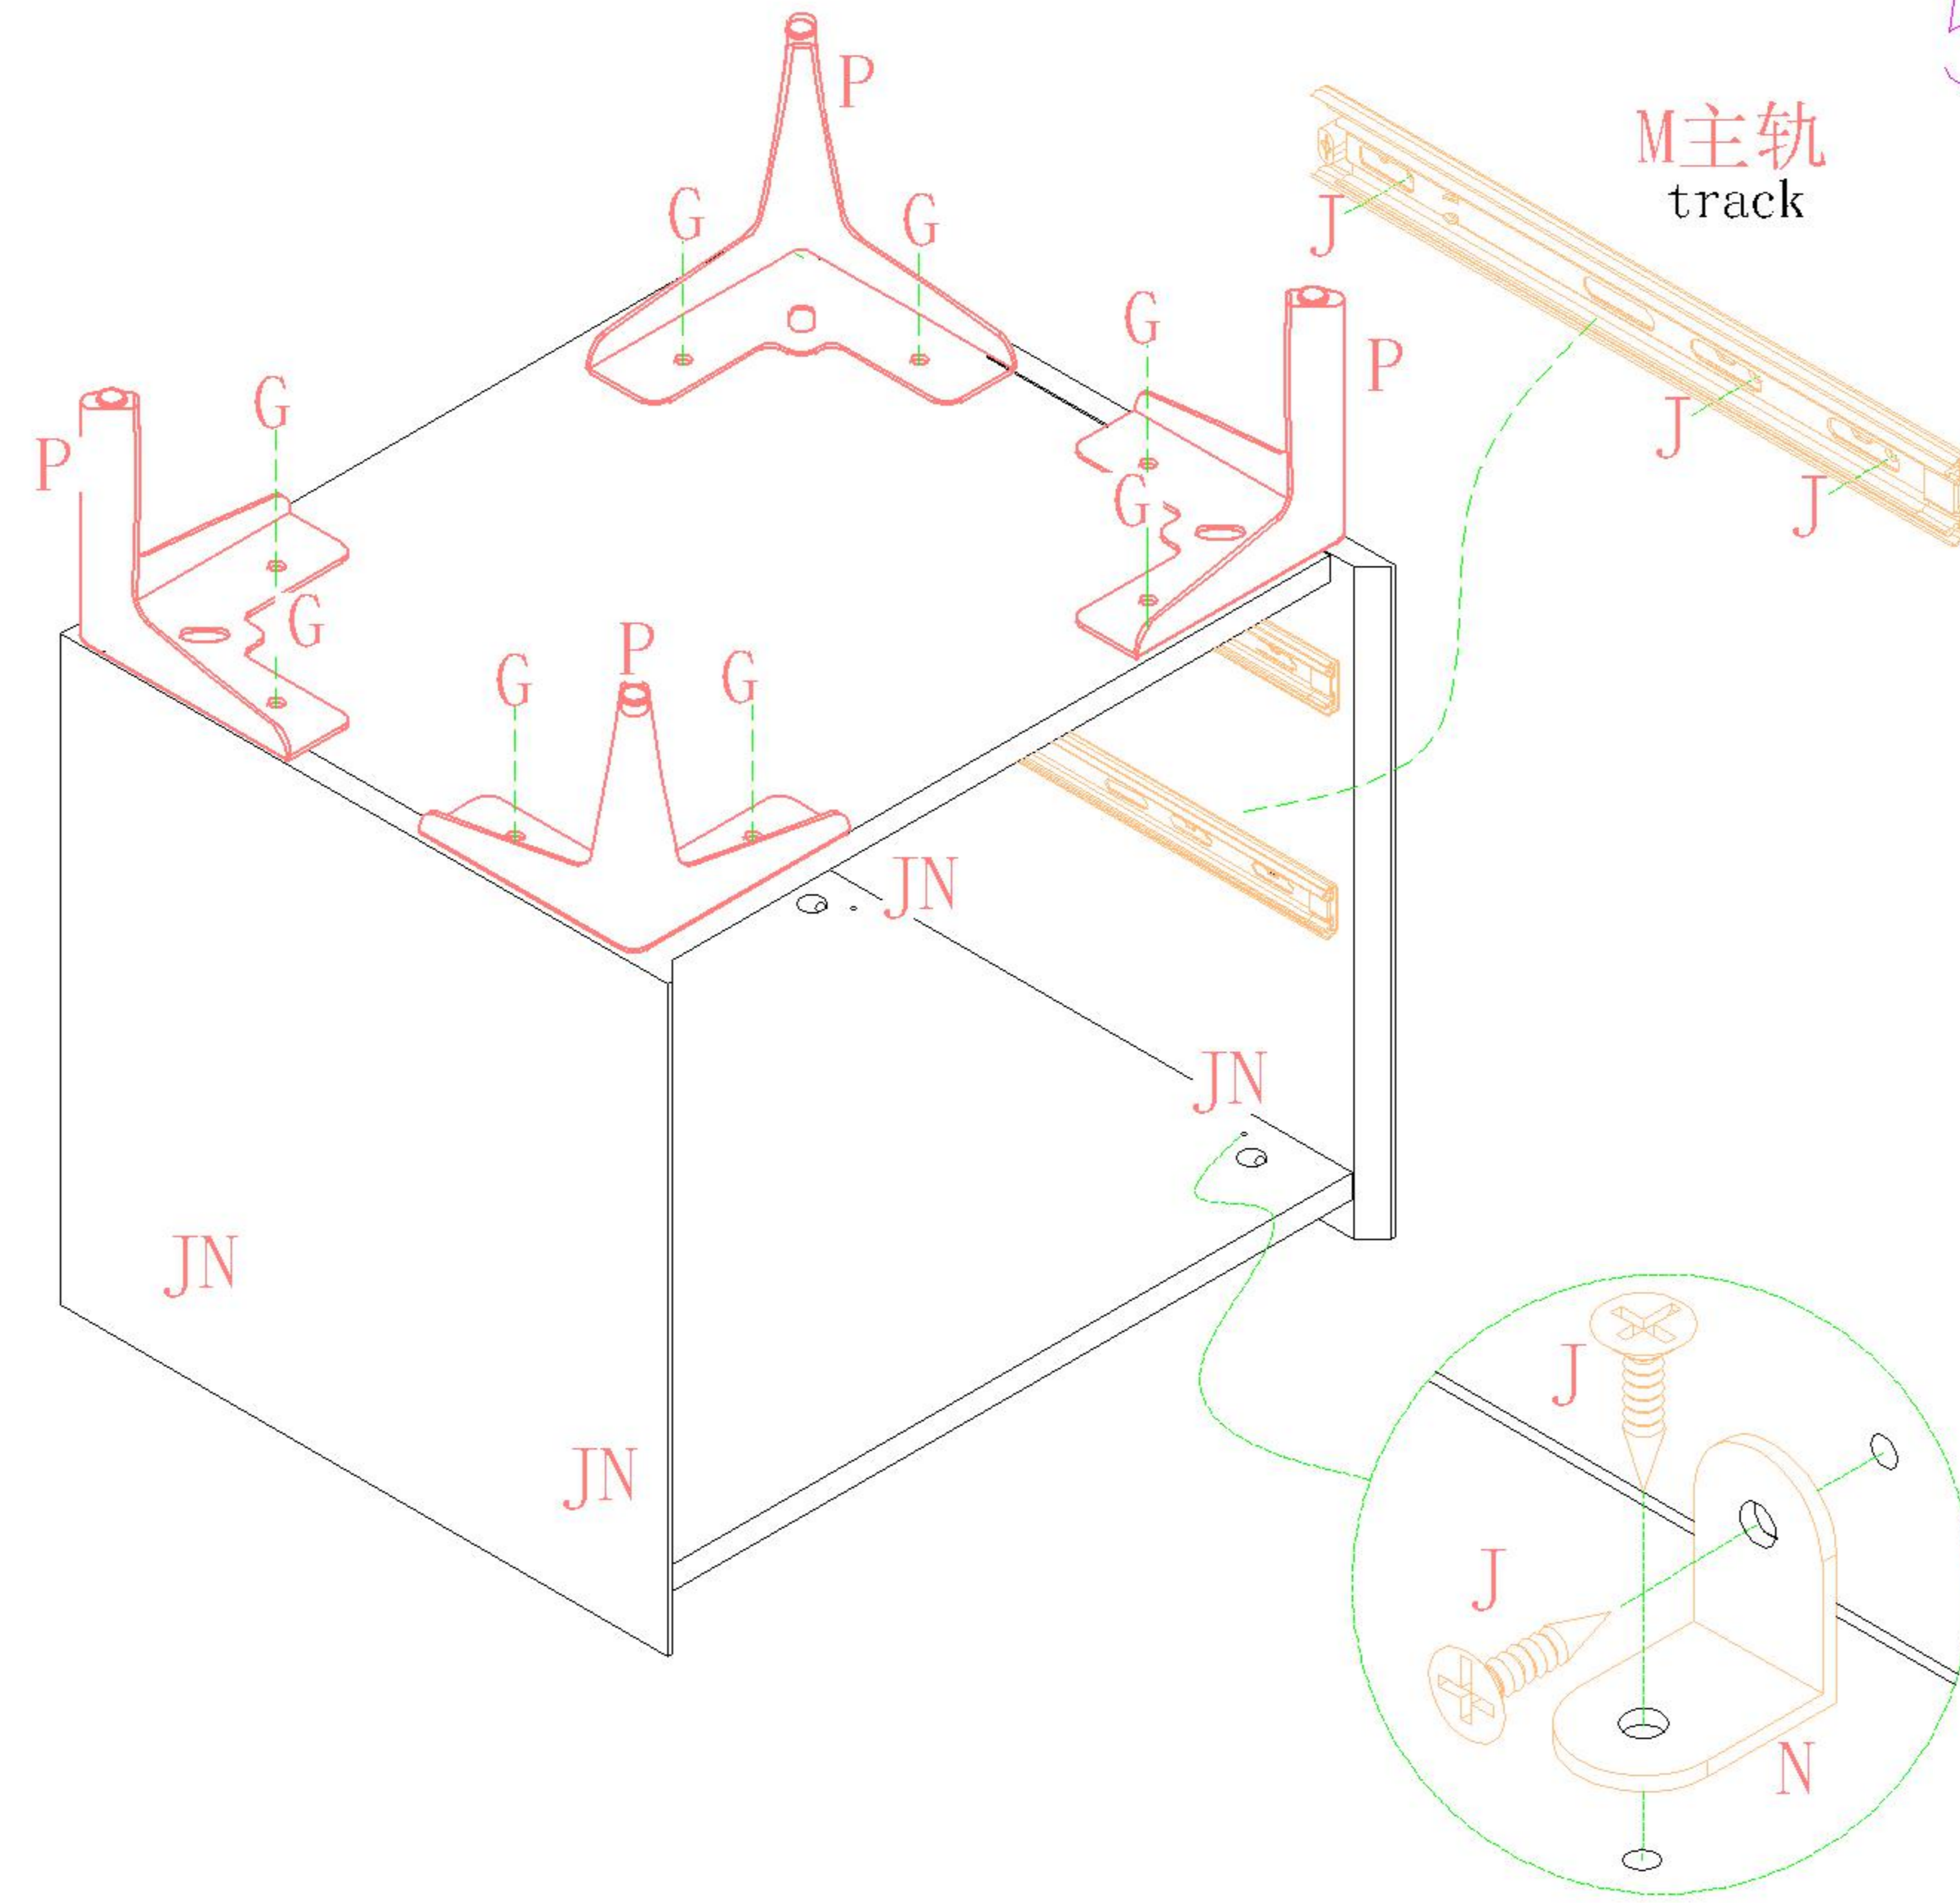

5

- (A)*4
- (K)*4