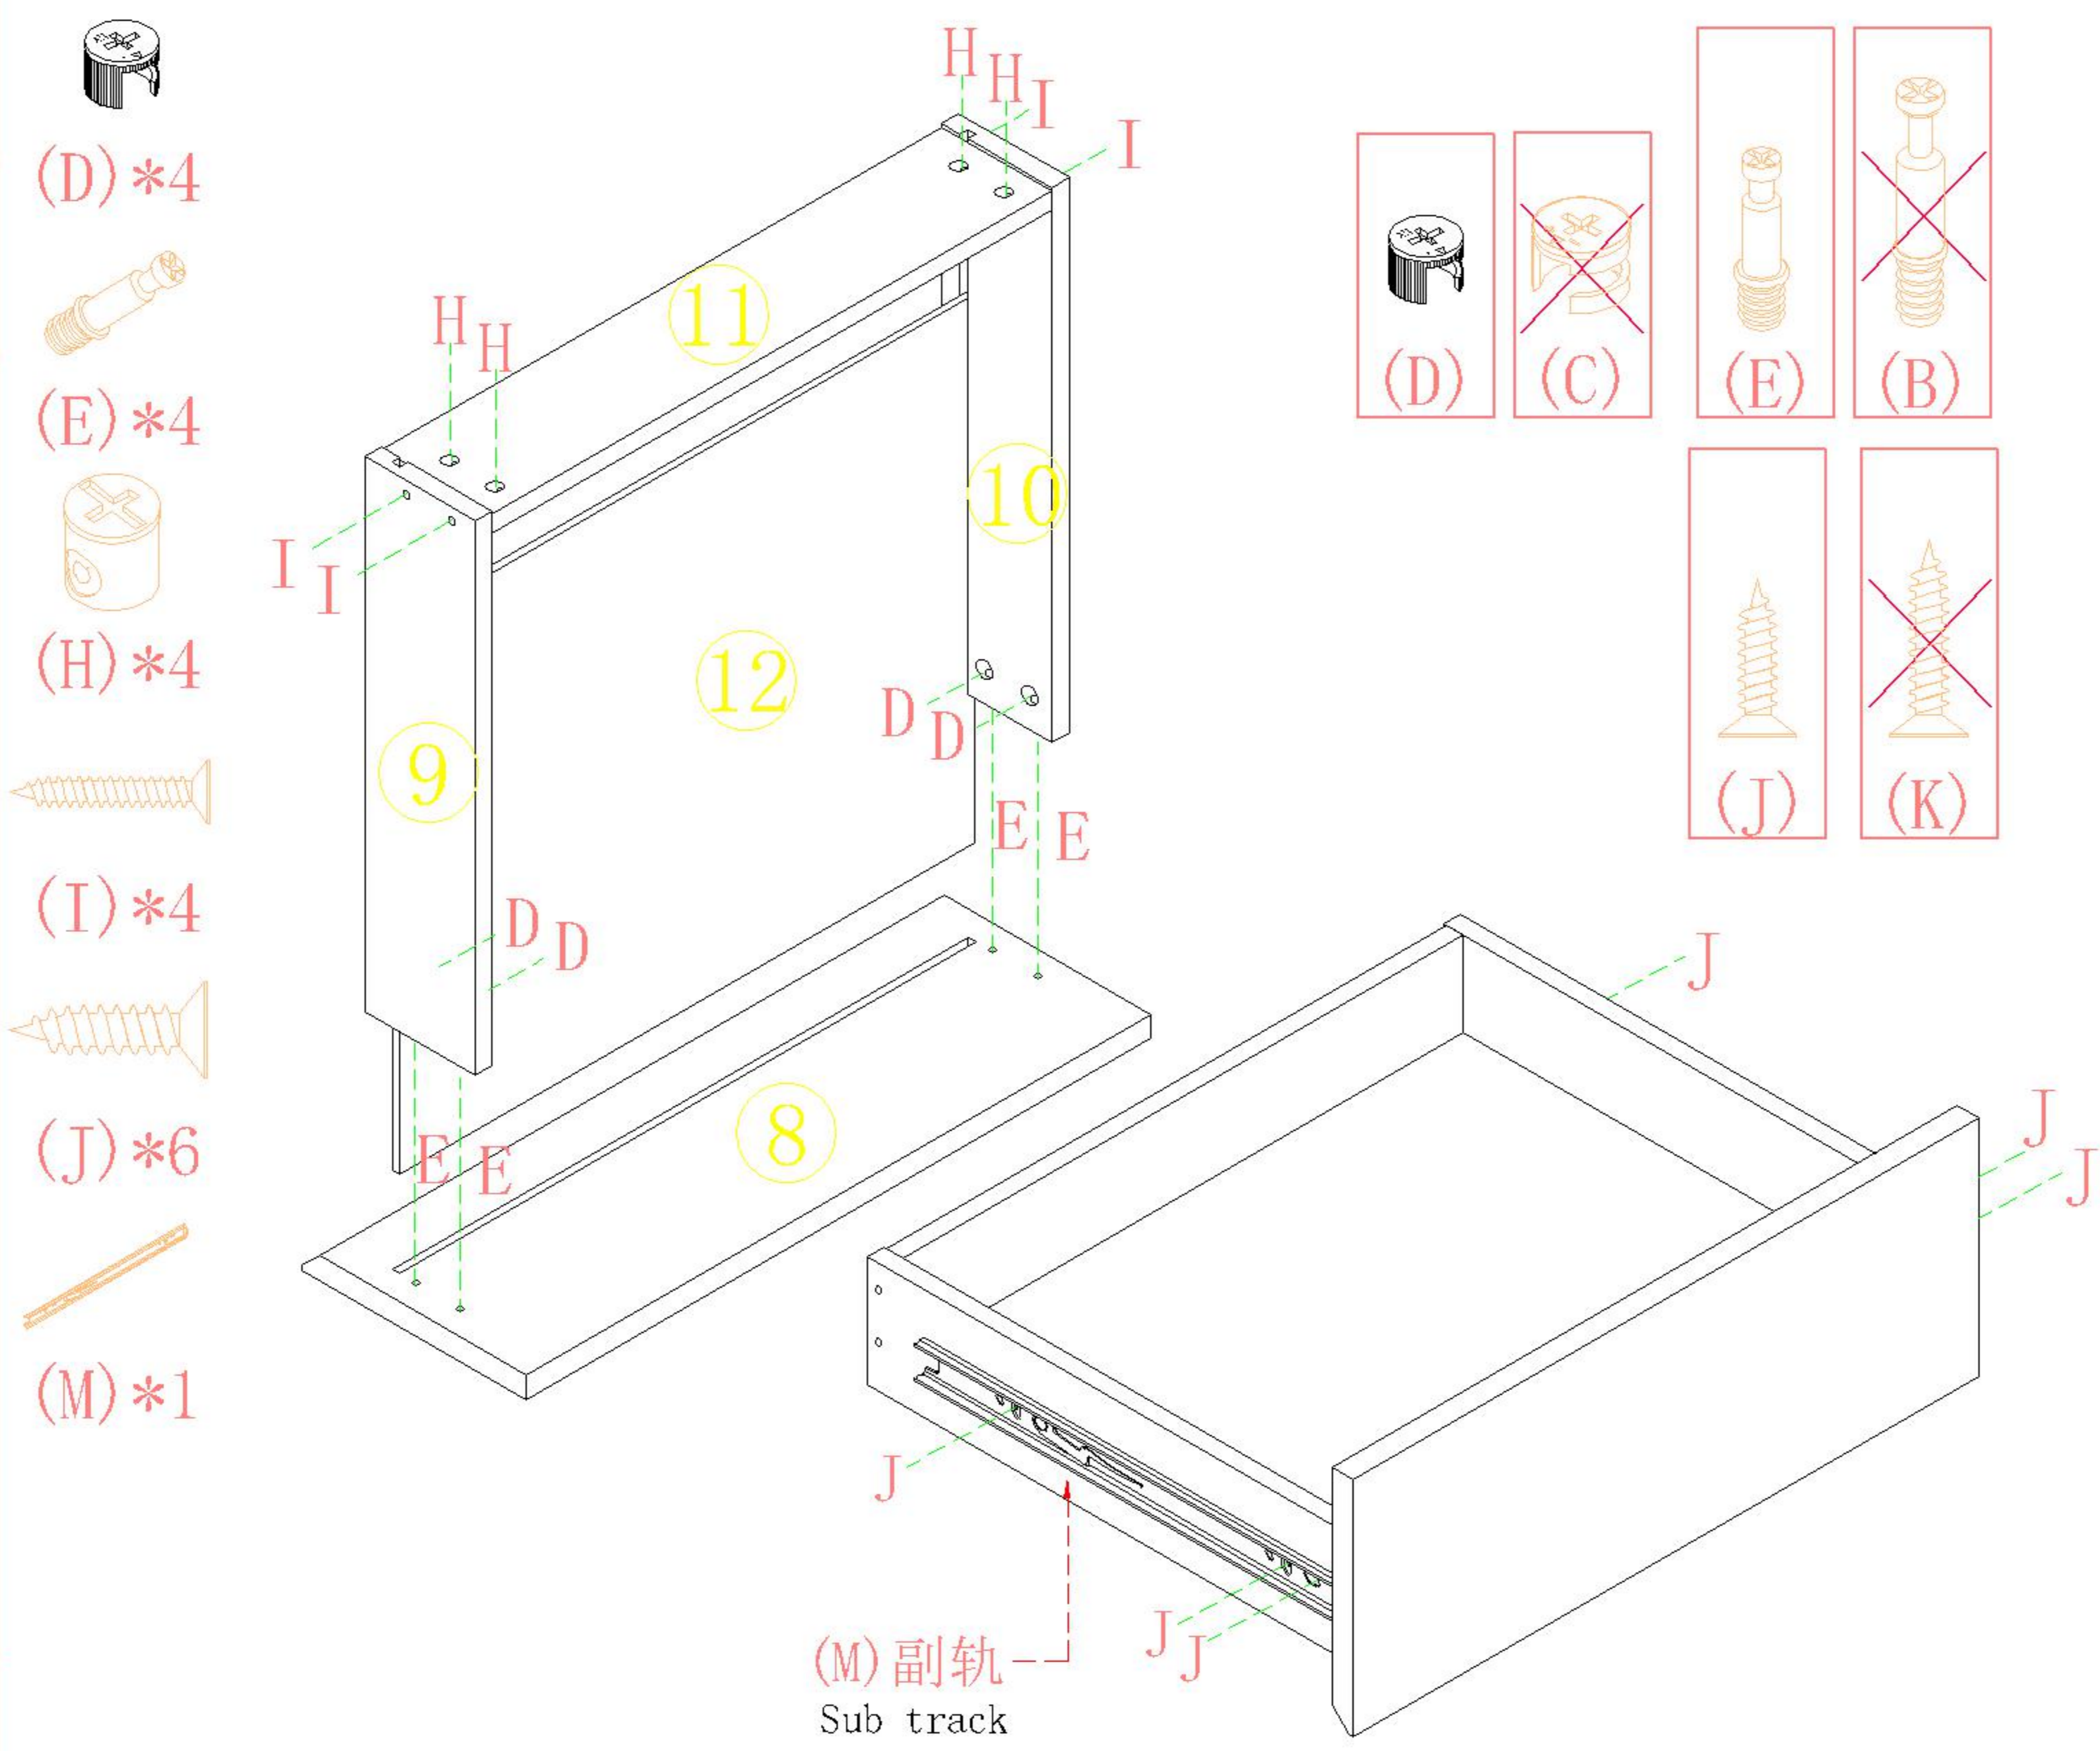

TV1B-A

安装方法/  
Installation method

二合一/2 in 1

塑料螺母 Plastic nut

阀门开关(下压为开)  
Valve switch (press down to open)

三节滚珠导轨-12"  
Three Section Ball Guide-12"

1

2

3

4

TV1B-A

安装方法/  
Installation method

二合一/2 in 1

塑料螺母 Plastic nut

阀门开关(下压为开)  
Valve switch (press down to open)

三节滚珠导轨-12"  
Three Section Ball Guide-12"