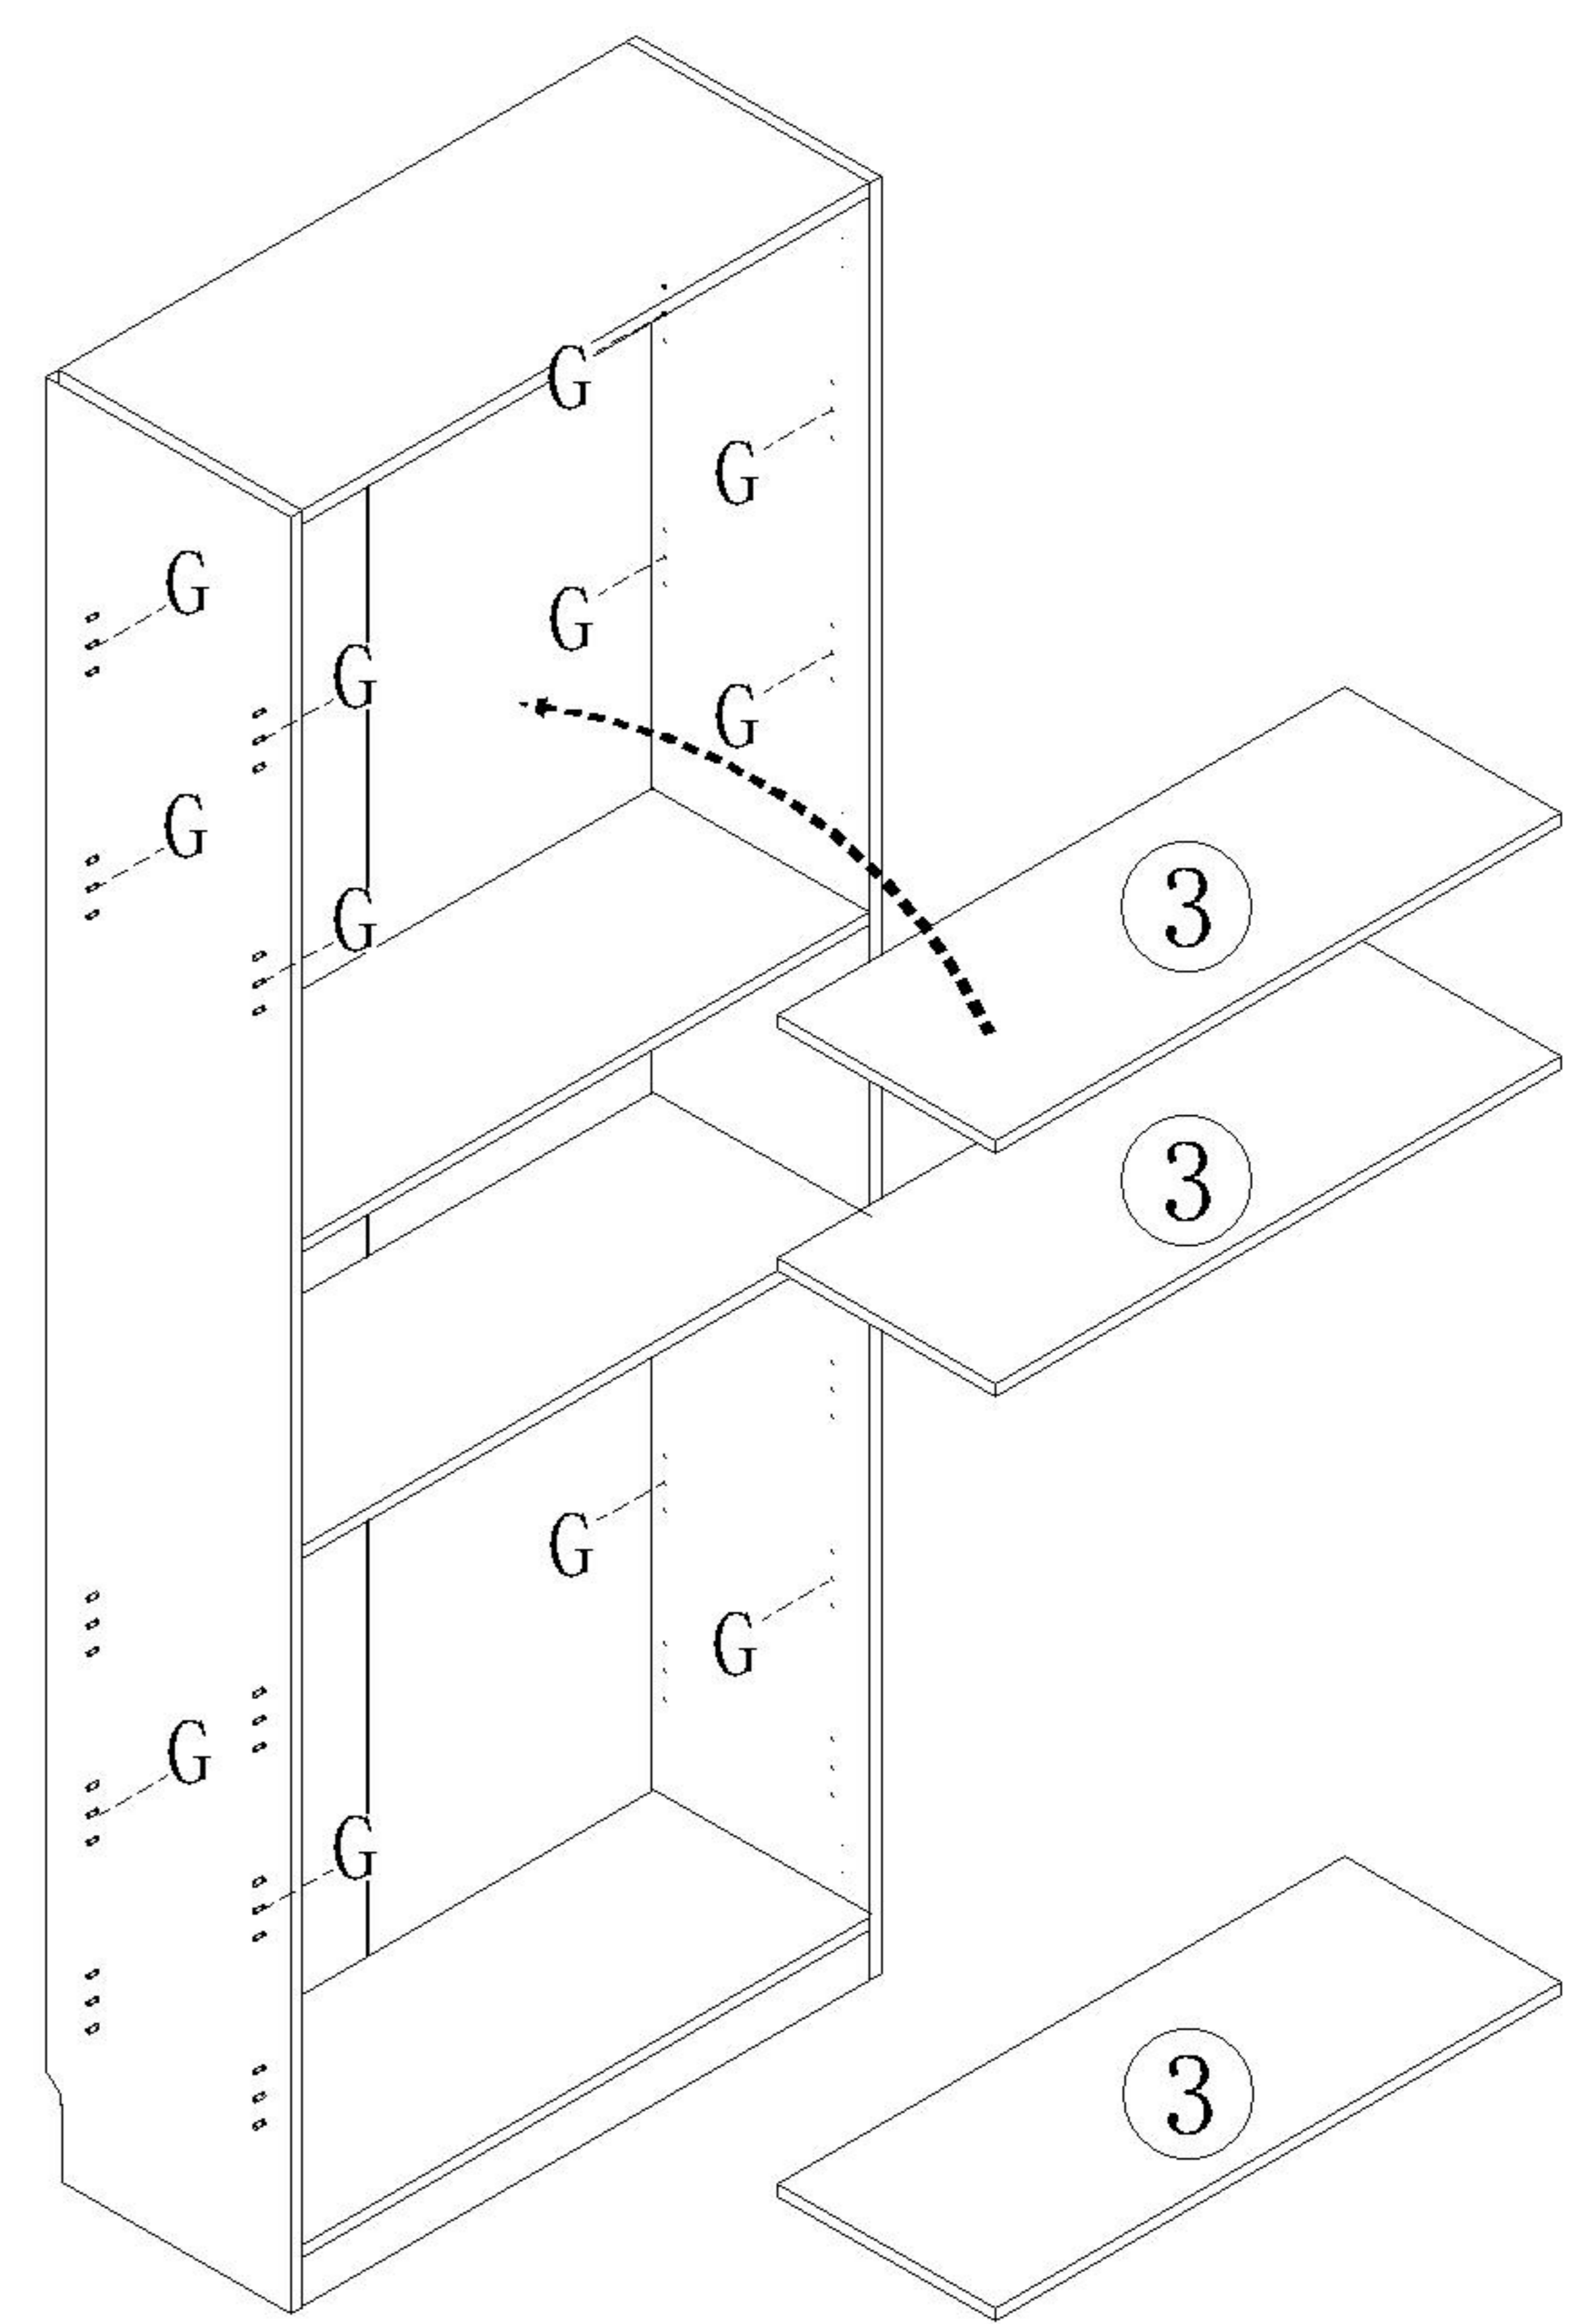

安装示意图/Assembly Instruction

产品名称 Model NO.	TV9G-A
产品规格 Specification	796*370*2103MM
安装工具 Tool	安装人数 Installer
	

 (A)*25 大三合一锁饼 3-in-1 large lock	 (B)*25 二合一螺杆 2-in-1-screw	 (C)*17 木榫-(Ø8*30mm) Wood tenon	 (D)*8 脚垫-灰色毛毡 Foot pad
 (E)*13 背板扣 White buckle	 (F)*17 自攻螺丝M3.5*16 Tapping screw	 (G)*12 层板托5mm shelf support	 (H)*2 家具防倒器白色 Anti-fall device

TV9G-A

安装方法/
Installation method

二合一 two-in-one

层板托5mm
shelf support

- (A)*4
- (B)*4

1

- (A)*10
- (B)*10
- (C)*8

2

- (A)*10
- (B)*10
- (C)*8
- (D)*8

3

- (G)*12

4

TV9G-A

安装方法/
Installation method

门铰Hinge

背板扣 Back Plate Buckle