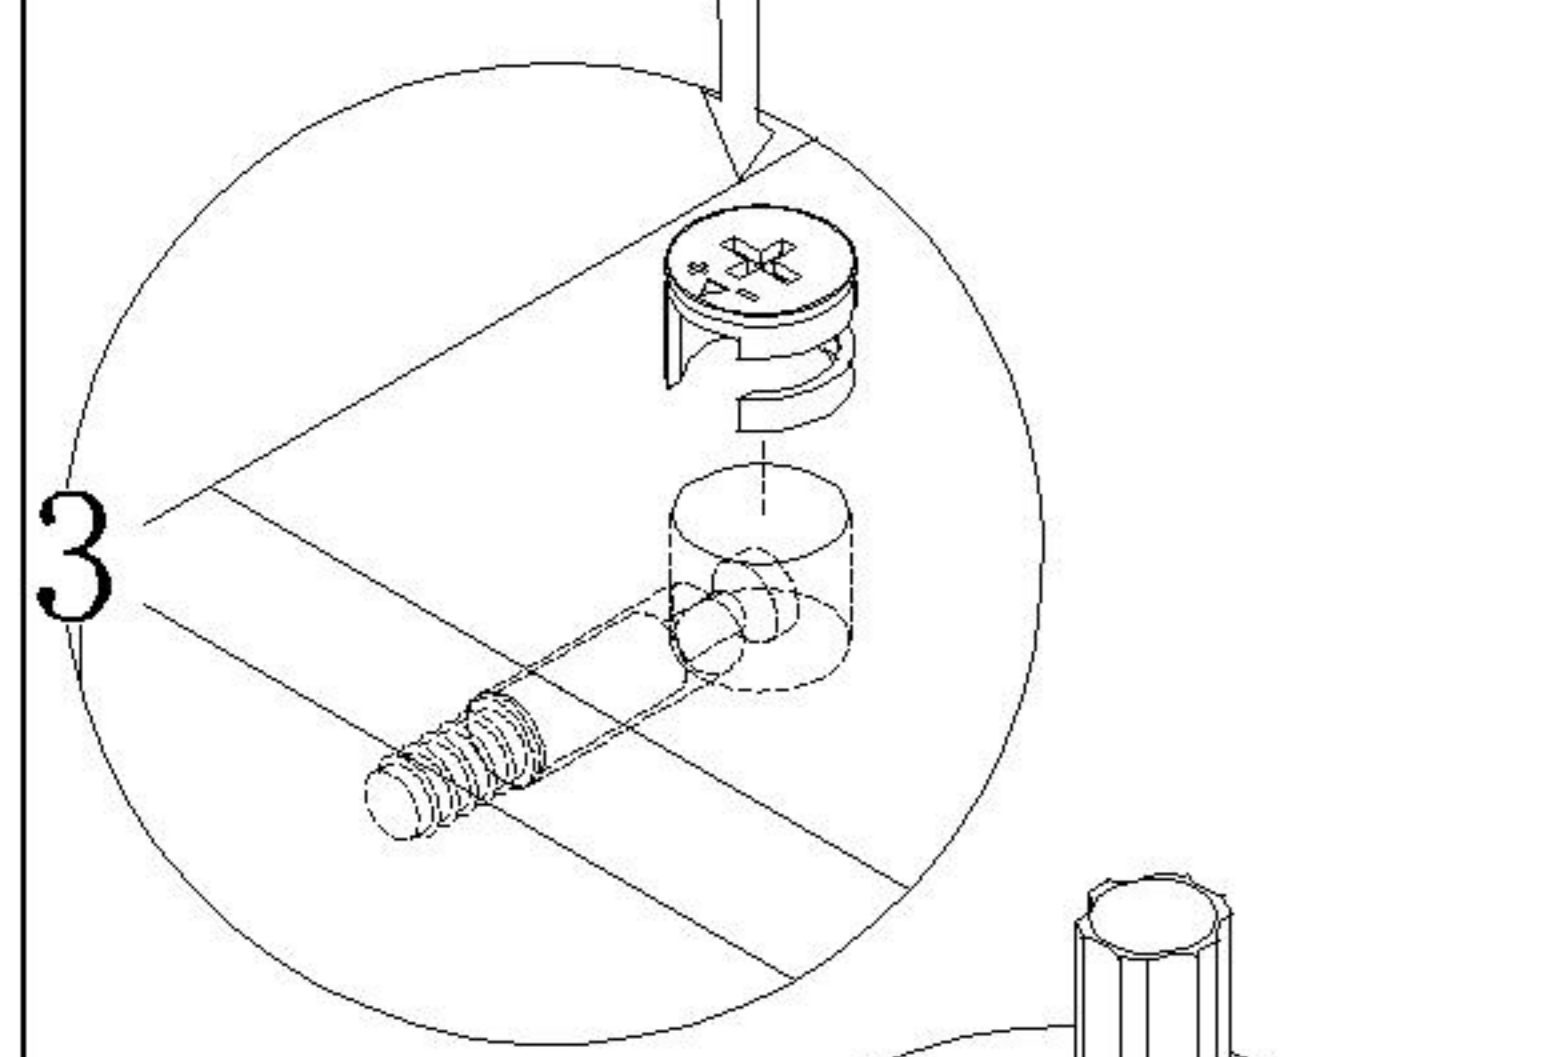

LINSY 林氏家居

五金表/Hardware list

部件表/Parts List

安装示意图/Assembly Instruction

产品名称 Model NO.	TV2G-A 0.8m
产品规格 Specification	796*348*300mm
安装工具 Tool	安装人数 Installer
	
	
冲击钻 Percussion drill	胶锤 Rubber hammer

 (A)* 17 大三合一锁饼(15mm) Three-in-one large lock	 (B)* 17 二合一螺杆(35mm) 2-in-1-screw	 (C)* 8 木榫Ø8x30mm wood tenon	 (D)* 3 自攻螺丝M4x25mm Self-tapping screw
 (E)* 3 膨胀胶粒 Expanded colloidal particle	 (F)* 3 镜钉 Mirror nail	 (G)* 14 自攻螺丝M4x20mm Self-tapping screw	 (H)* 1 隐藏两节导轨 Hide two guide rails
 (I)* 1 门板亚克力 Door panel acrylic	 (J)* 3 自攻螺丝M4x40mm Self-tapping screw	 (K)* 2 连接铁片 Connecting iron sheet	 (L)* 4 自攻螺丝M3.5x12mm Self-tapping screw
 (M)* 1 家具防倒器-白色 Anti-fall device			

编号NO.	名称Name	规格 (mm) Specification	数量QTY	材质Material
①	面底板Bottom board	766*348*15	2	三胺板Melamine
②	背板Back board	766*270*15	1	三胺板Melamine
③	右侧板Side board(R)	348*300*15	1	三胺板Melamine
④	左侧板Side board(L)	348*300*15	1	三胺板Melamine
⑤	饰条Decorative strip	762*58*15	1	三胺板Melamine
⑥	挂条Hanging board	762*58*15	2	三胺板Melamine

TV2G-A 0.8m

安装方法/
Installation method

大二合一
two-in-one

(A)*4

(B)*4

1

(A)*12

(B)*12