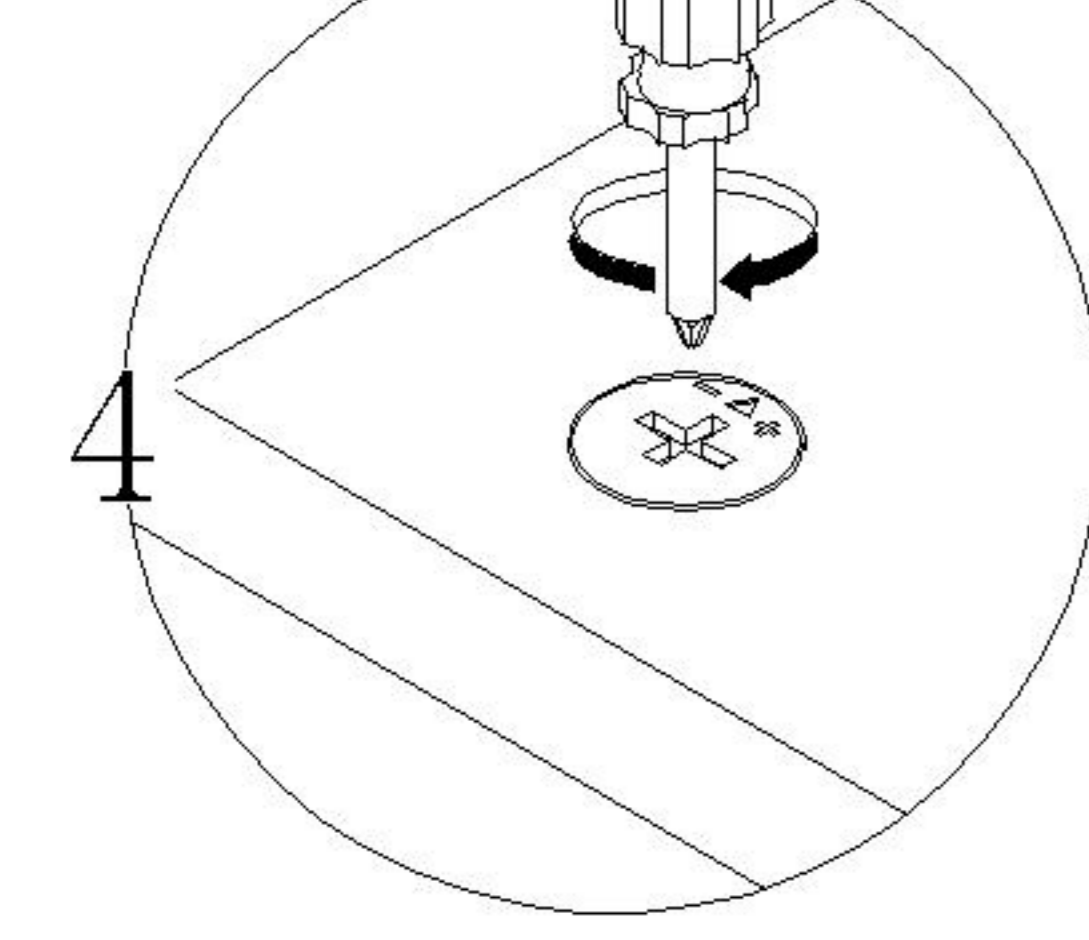

LINSY 林氏家居

五金表/Hardware list

部件表/Parts List

安装示意图/Assembly Instruction

产品名称 Model NO.	TV2G-A 0.8m
产品规格 Specification	796*348*300mm
安装工具 Tool	安装人数 Installer
	
	
冲击钻 Percussion drill	胶锤 Rubber hammer

 (A)* 17 大三合一锁饼(15mm) Three-in-one large lock	 (B)* 17 二合一螺杆(35mm) 2-in-1-screw	 (C)* 8 木榫Ø8x30mm wood tenon	 (D)* 3 自攻螺丝M4x25mm Self-tapping screw
 (E)* 3 膨胀胶粒 Expanded colloidal particle	 (F)* 3 镜钉 Mirror nail	 (G)* 14 自攻螺丝M4x20mm Self-tapping screw	 (H)* 1 隐藏两节导轨 Hide two guide rails
 (I)* 1 门板亚克力 Door panel acrylic	 (J)* 3 自攻螺丝M4x40mm Self-tapping screw	 (K)* 2 连接铁片 Connecting iron sheet	 (L)* 4 自攻螺丝M3.5x12mm Self-tapping screw
 (M)* 1 家具防倒器-白色 Anti-fall device			

编号NO.	名称Name	规格 (mm) Specification	数量QTY	材质Material
①	面底板Bottom board	766*348*15	2	三胺板Melamine
②	背板Back board	766*270*15	1	三胺板Melamine
③	右侧板Side board(R)	348*300*15	1	三胺板Melamine
④	左侧板Side board(L)	348*300*15	1	三胺板Melamine
⑤	饰条Decorative strip	762*58*15	1	三胺板Melamine
⑥	挂条Hanging board	762*58*15	2	三胺板Melamine

TV2G-A 0.8m

安装方法/
Installation method

大二合一
two-in-one

(A)*4

(B)*4

1

(A)*12

(B)*12