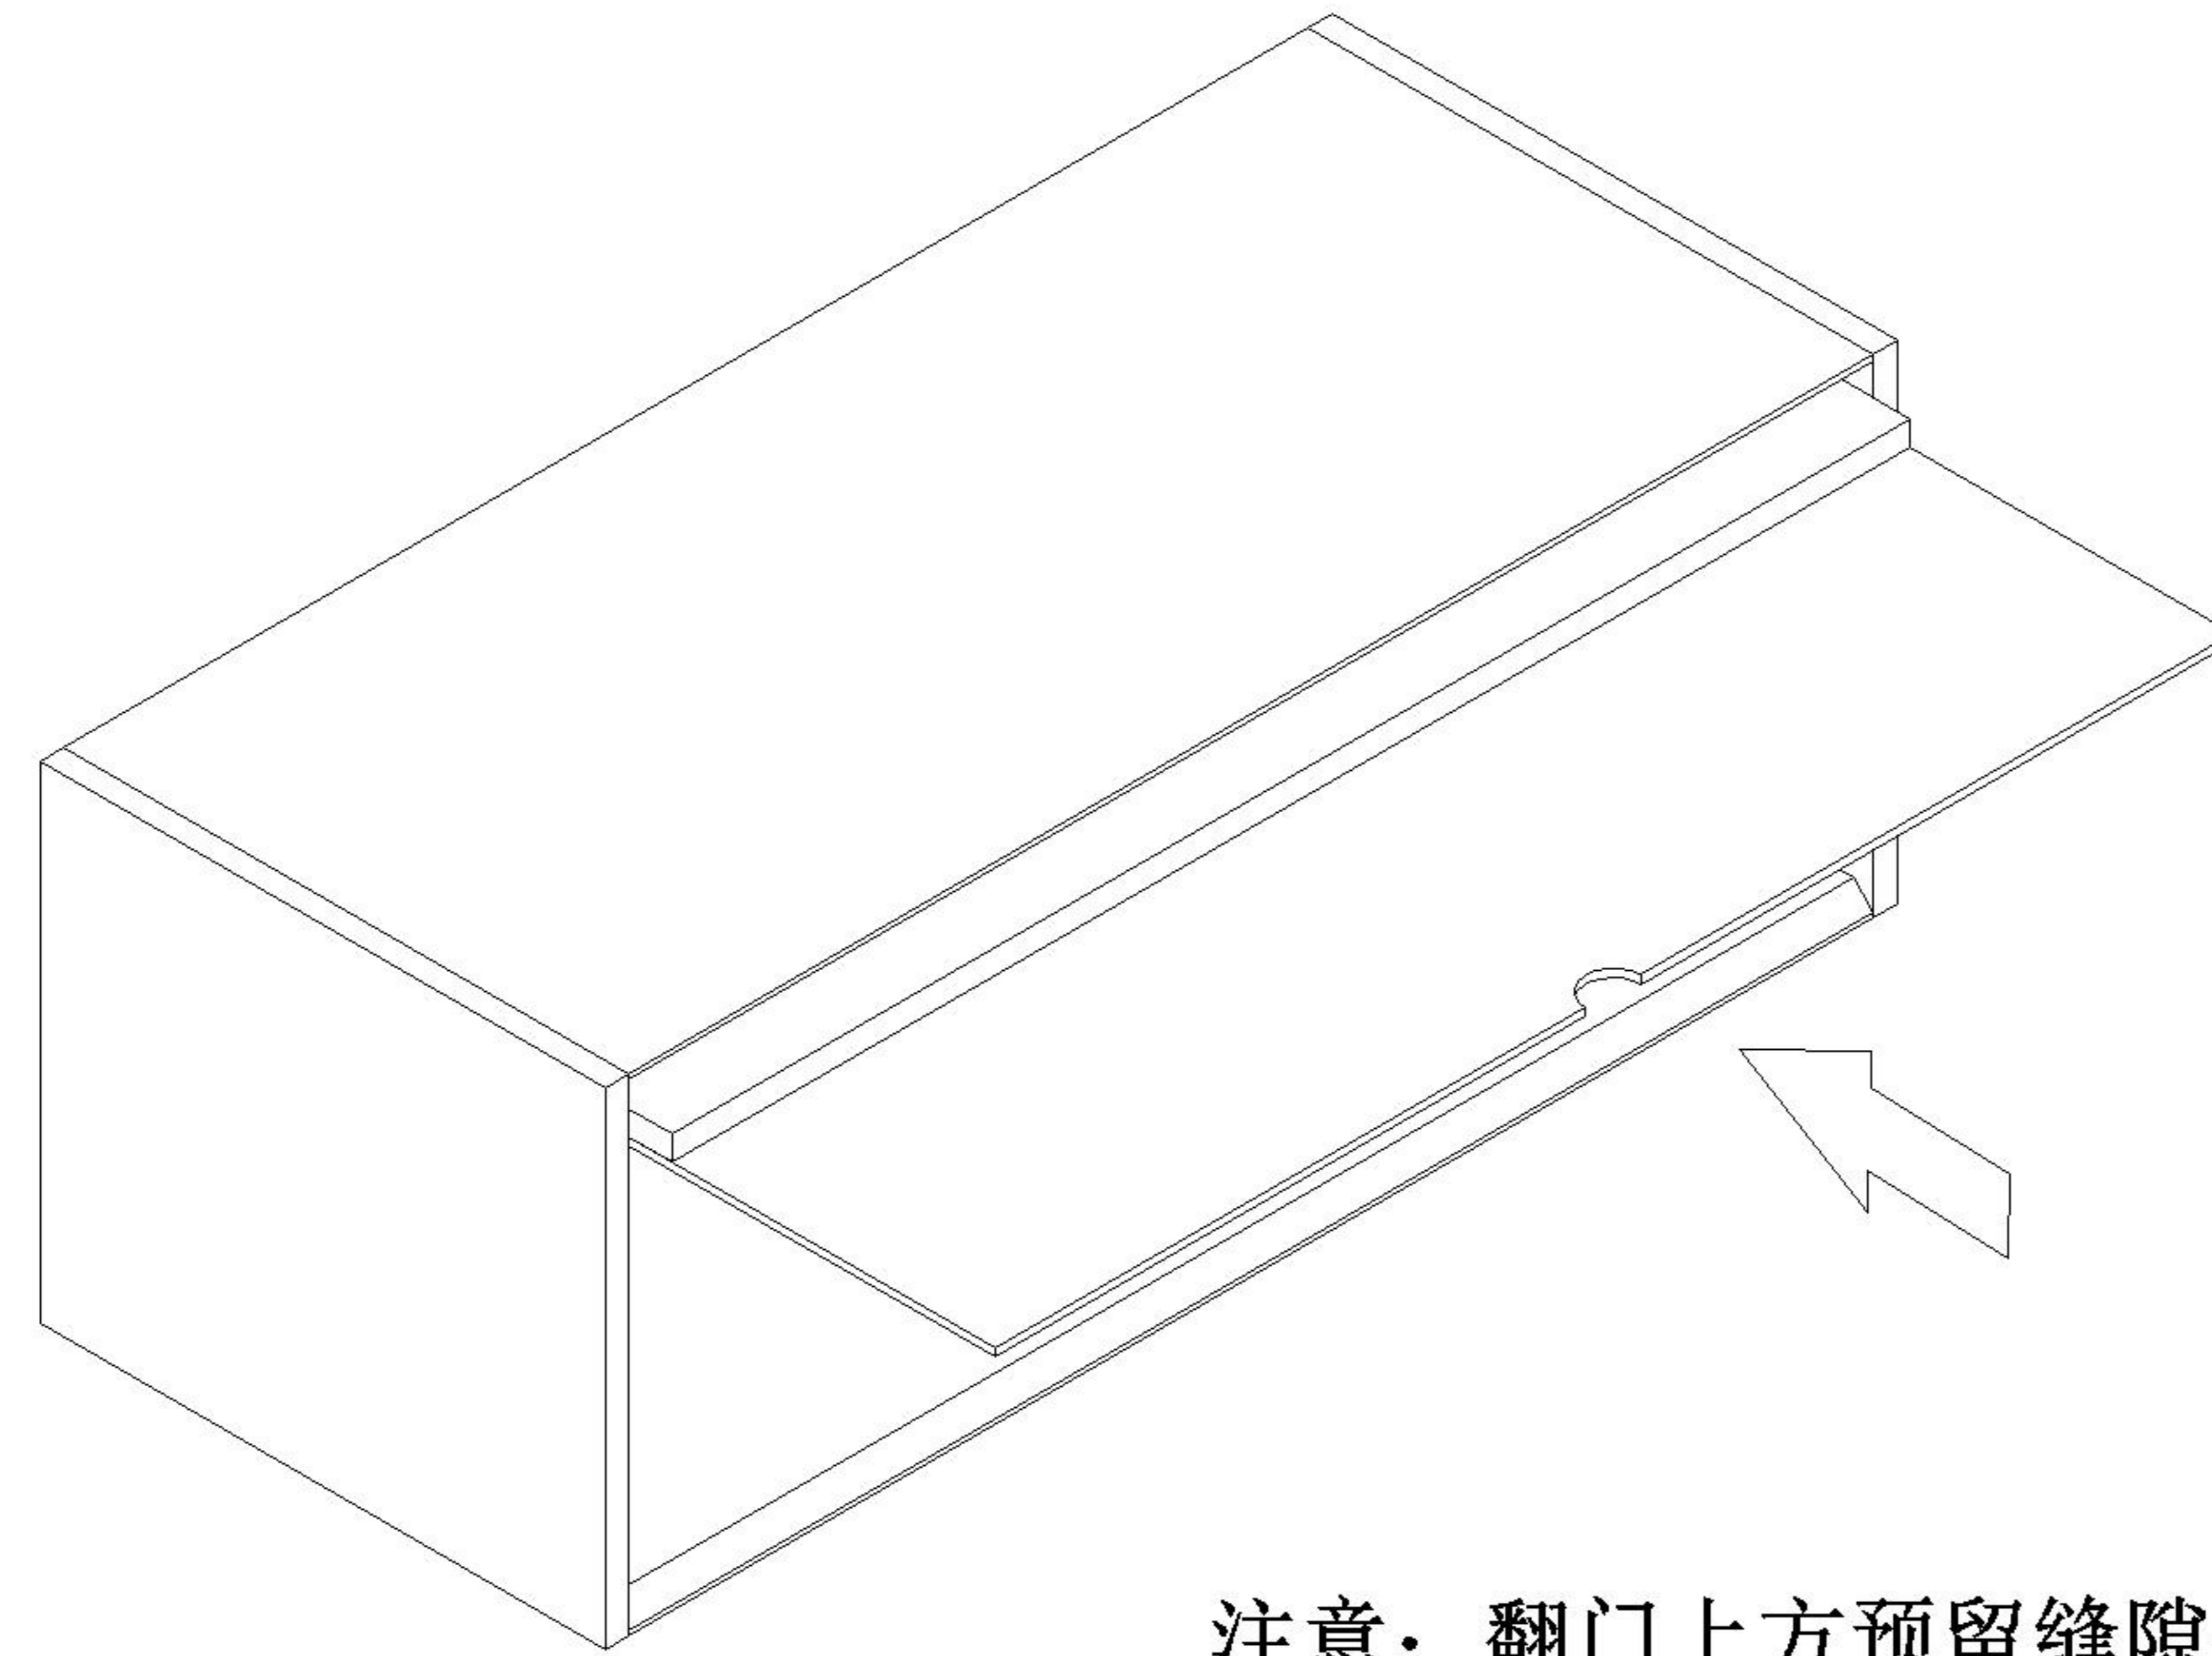

LINSY 林氏家居

五金表/Hardware list

部件表/Parts List

安装示意图/Assembly Instruction

产品名称 Model NO.	TV2G-A 0.8m
产品规格 Specification	796*348*300mm
安装工具 Tool	安装人数 Installer
	
	
冲击钻 Percussion drill	胶锤 Rubber hammer

 (A)* 17 大三合一锁饼(15mm) Three-in-one large lock	 (B)* 17 二合一螺杆(35mm) 2-in-1-screw	 (C)* 8 木榫Ø8x30mm wood tenon	 (D)* 3 自攻螺丝M4x25mm Self-tapping screw
 (E)* 3 膨胀胶粒 Expanded colloidal particle	 (F)* 3 镜钉 Mirror nail	 (G)* 14 自攻螺丝M4x20mm Self-tapping screw	 (H)* 1 隐藏两节导轨 Hide two guide rails
 (I)* 1 门板亚克力 Door panel acrylic	 (J)* 3 自攻螺丝M4x40mm Self-tapping screw	 (K)* 2 连接铁片 Connecting iron sheet	 (L)* 4 自攻螺丝M3.5x12mm Self-tapping screw
 (M)* 1 家具防倒器-白色 Anti-fall device			

(H)*2

2

4

TV2G-A 0.8m

安装方法/
Installation method

注意：翻门上方预留缝隙是设计用于翻门转动的空间，小心夹手，
 Note: The reserved gap above the door is designed to turn the door, be careful not to pinch your hands.

5

 (D)*3