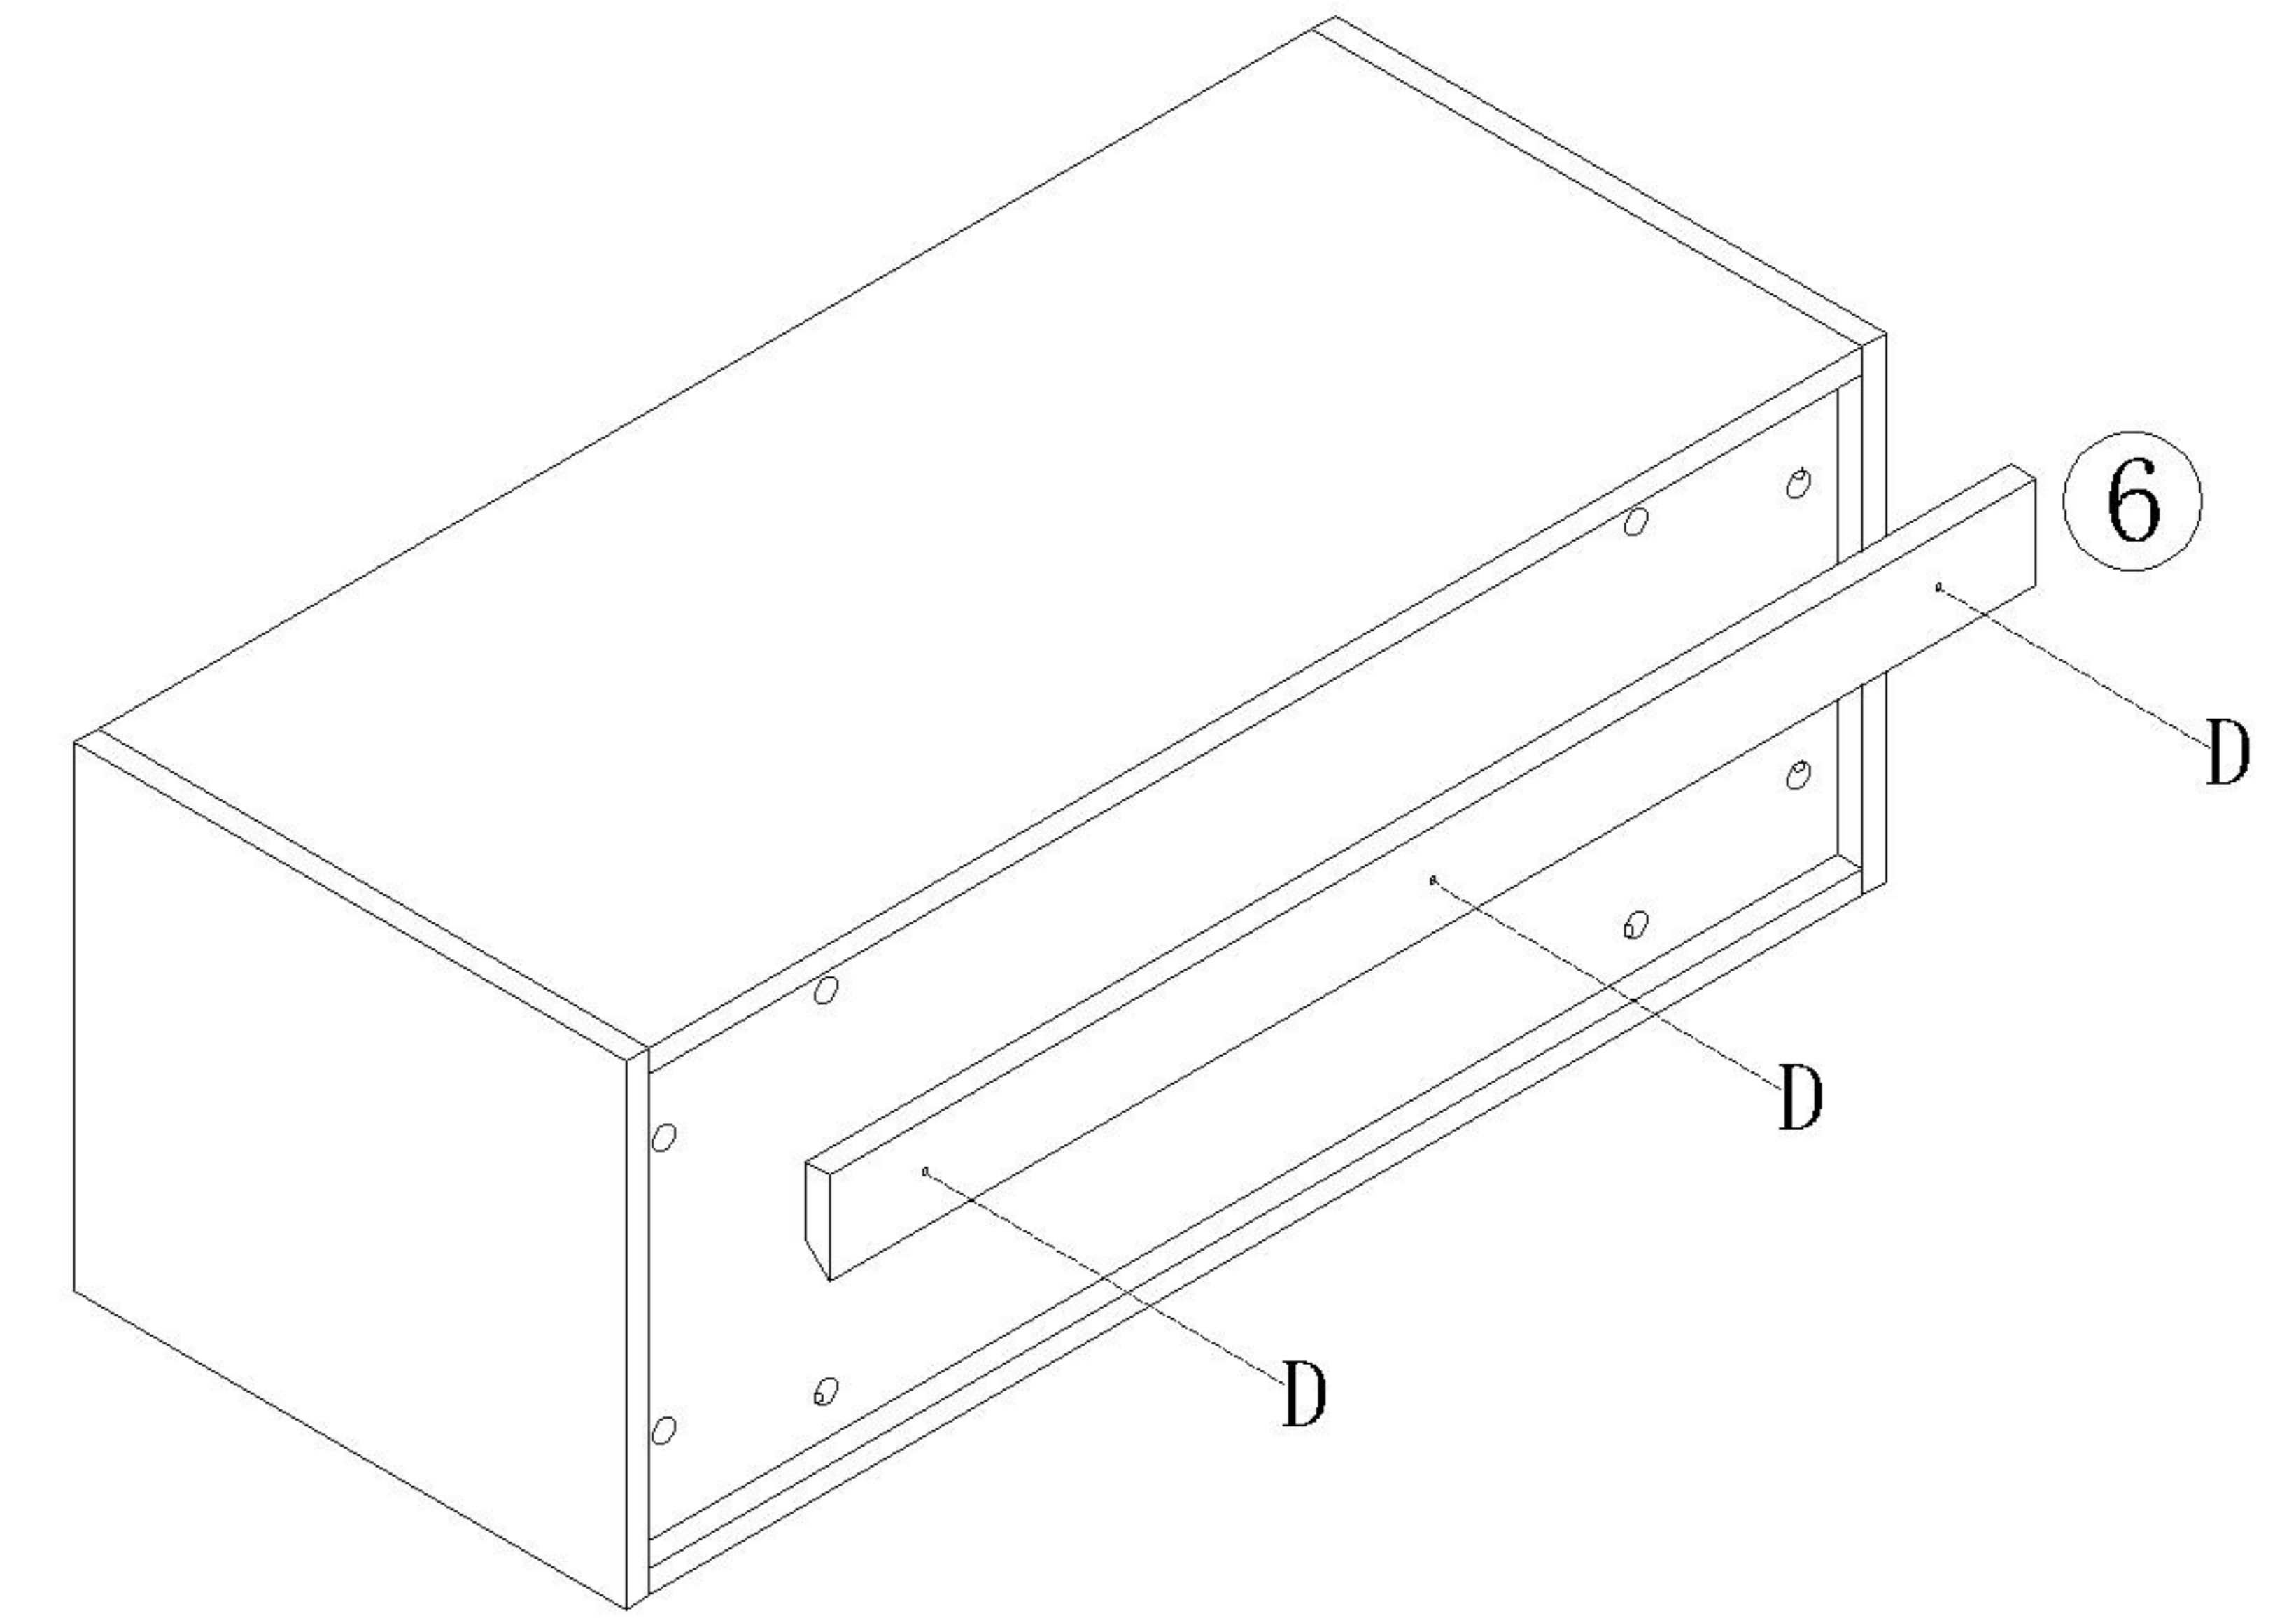

LINSY 林氏家居

五金表/Hardware list

部件表/Parts List

安装示意图/Assembly Instruction

产品名称 Model NO.	TV2G-A 0.8m
产品规格 Specification	796*348*300mm
安装工具 Tool	安装人数 Installer
	
	
冲击钻 Percussion drill	胶锤 Rubber hammer

 (A)* 17 大三合一锁饼(15mm) Three-in-one large lock	 (B)* 17 二合一螺杆(35mm) 2-in-1-screw	 (C)* 8 木榫Ø8x30mm wood tenon	 (D)* 3 自攻螺丝M4x25mm Self-tapping screw
 (E)* 3 膨胀胶粒 Expanded colloidal particle	 (F)* 3 镜钉 Mirror nail	 (G)* 14 自攻螺丝M4x20mm Self-tapping screw	 (H)* 1 隐藏两节导轨 Hide two guide rails
 (I)* 1 门板亚克力 Door panel acrylic	 (J)* 3 自攻螺丝M4x40mm Self-tapping screw	 (K)* 2 连接铁片 Connecting iron sheet	 (L)* 4 自攻螺丝M3.5x12mm Self-tapping screw
 (M)* 1 家具防倒器-白色 Anti-fall device			

(H)*2

2

4

TV2G-A 0.8m

安装方法/
Installation method

注意：翻门上方预留缝隙是设计用于翻门转动的空间，小心夹手，
 Note: The reserved gap above the door is designed to turn the door, be careful not to pinch your hands.

5

 (D)*3