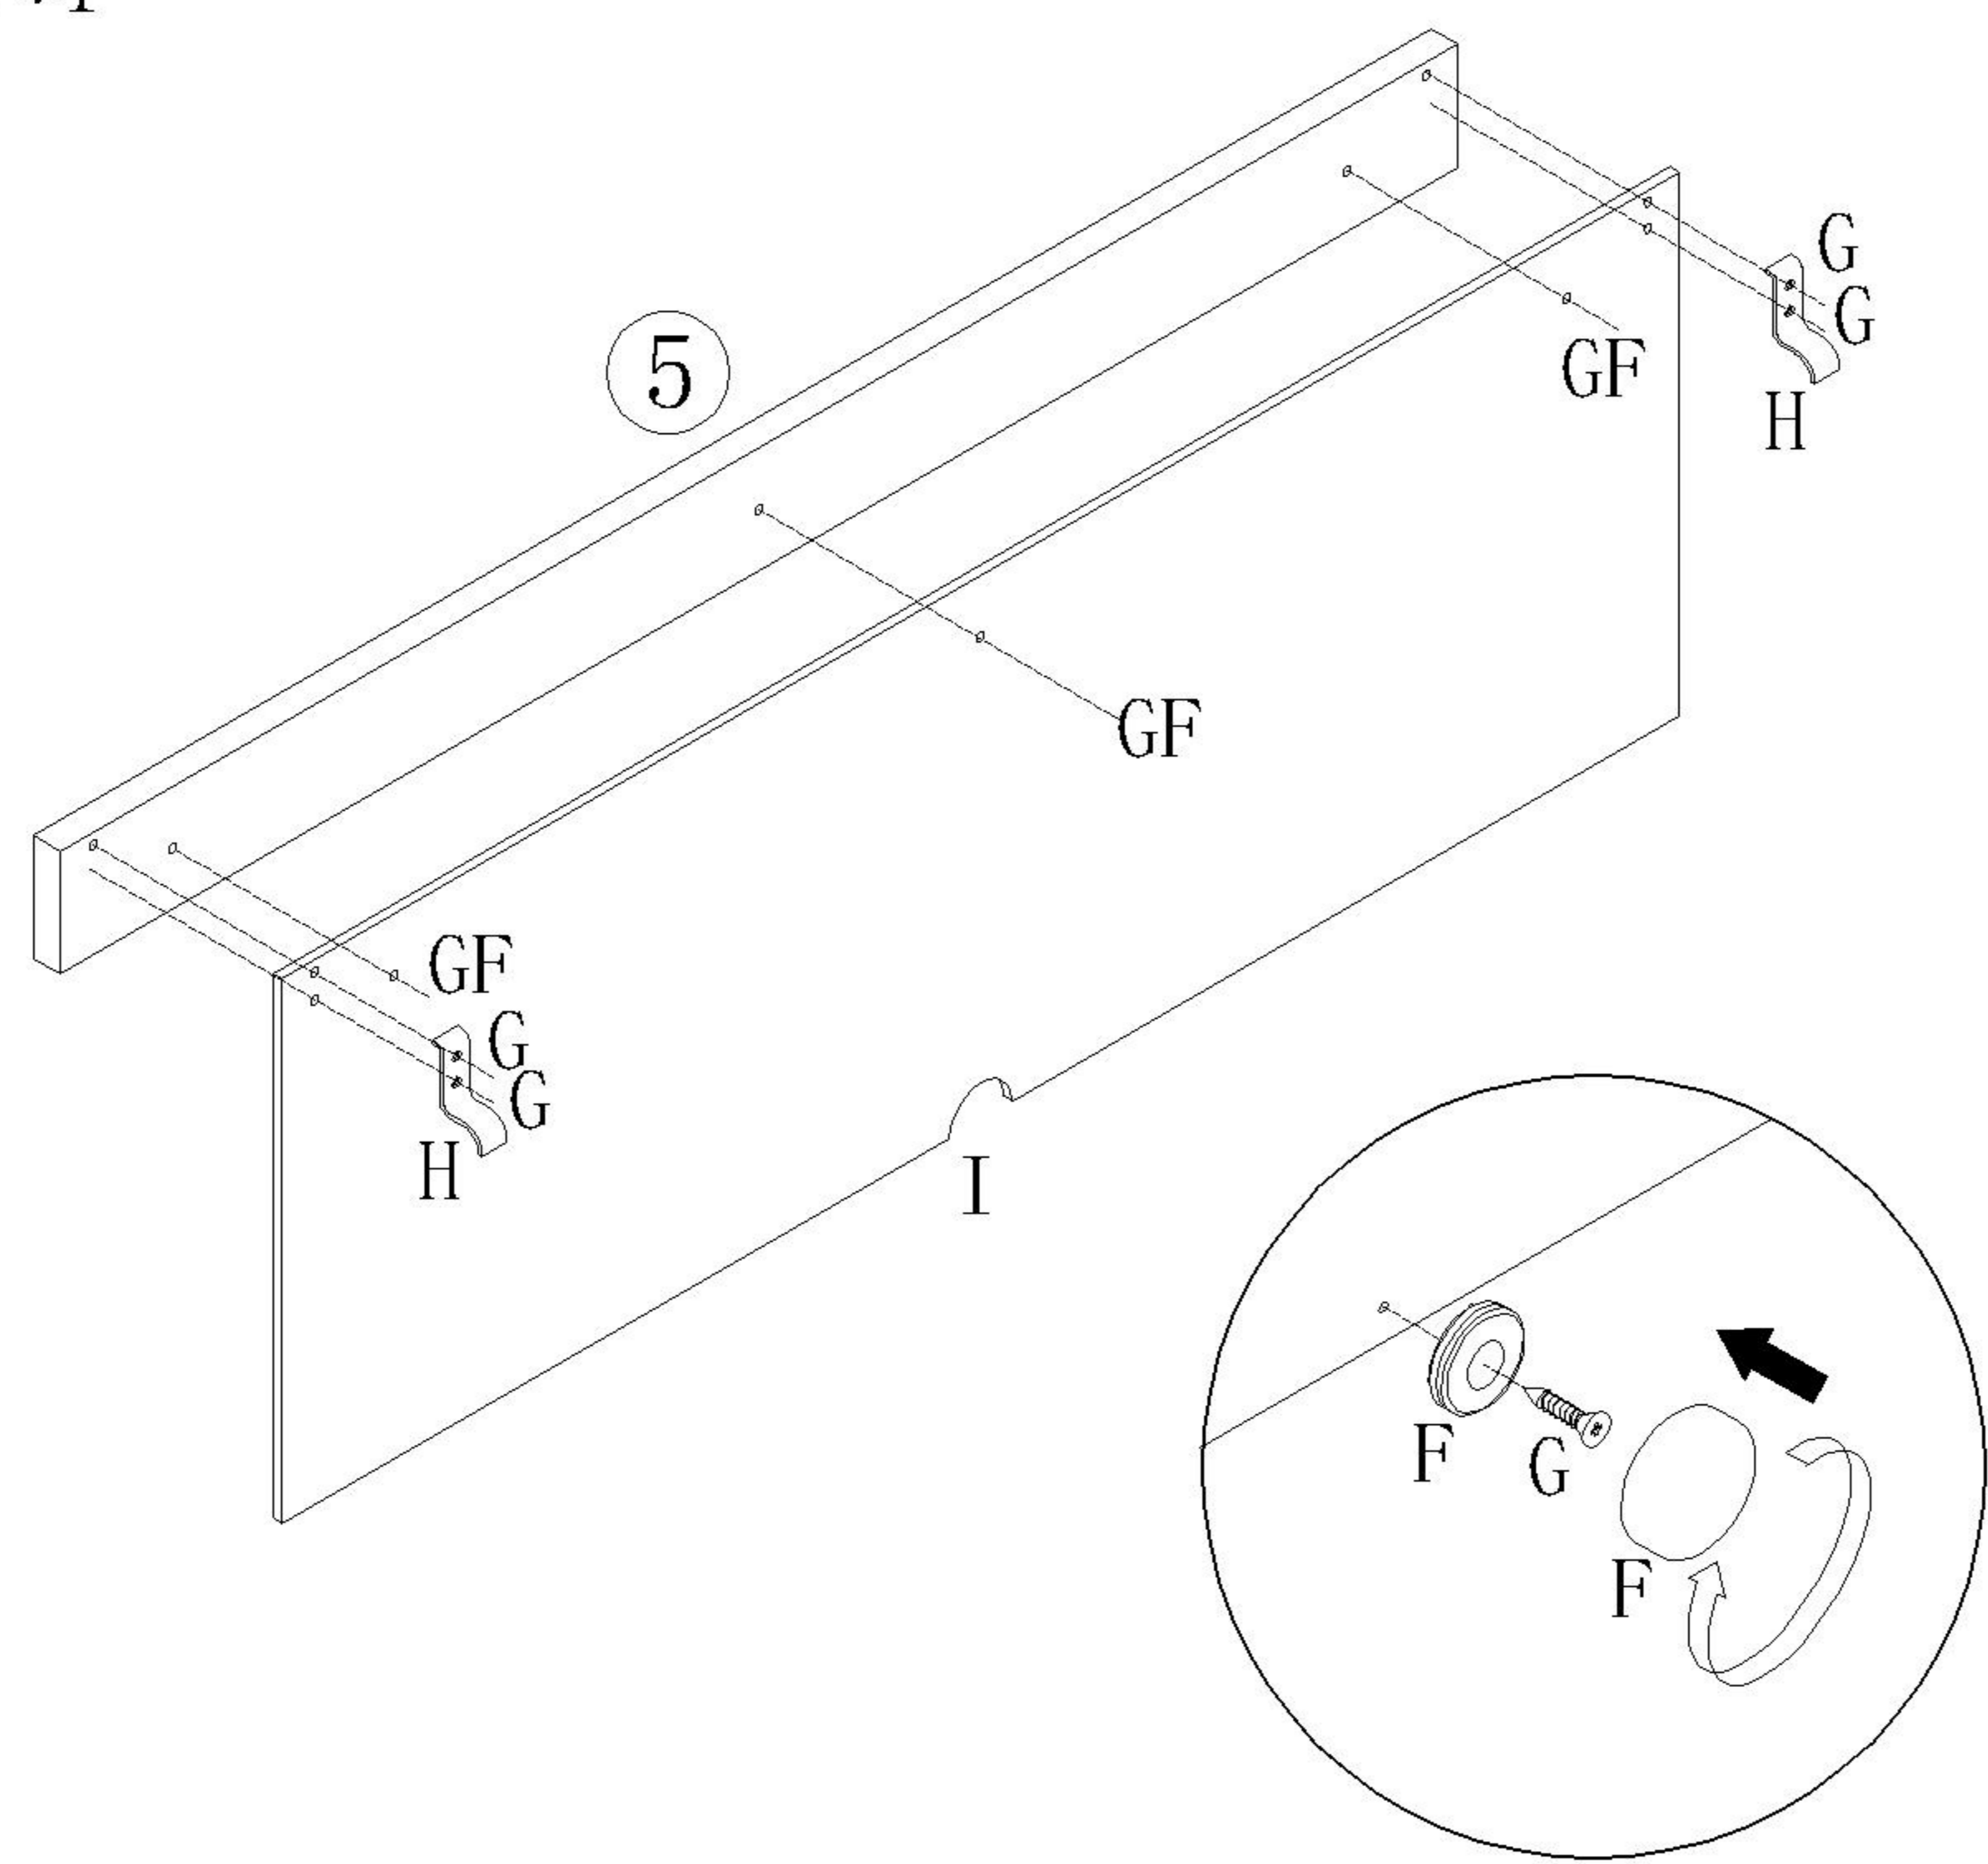

(G)*7

(I)*1

(H)*2

(F)*3