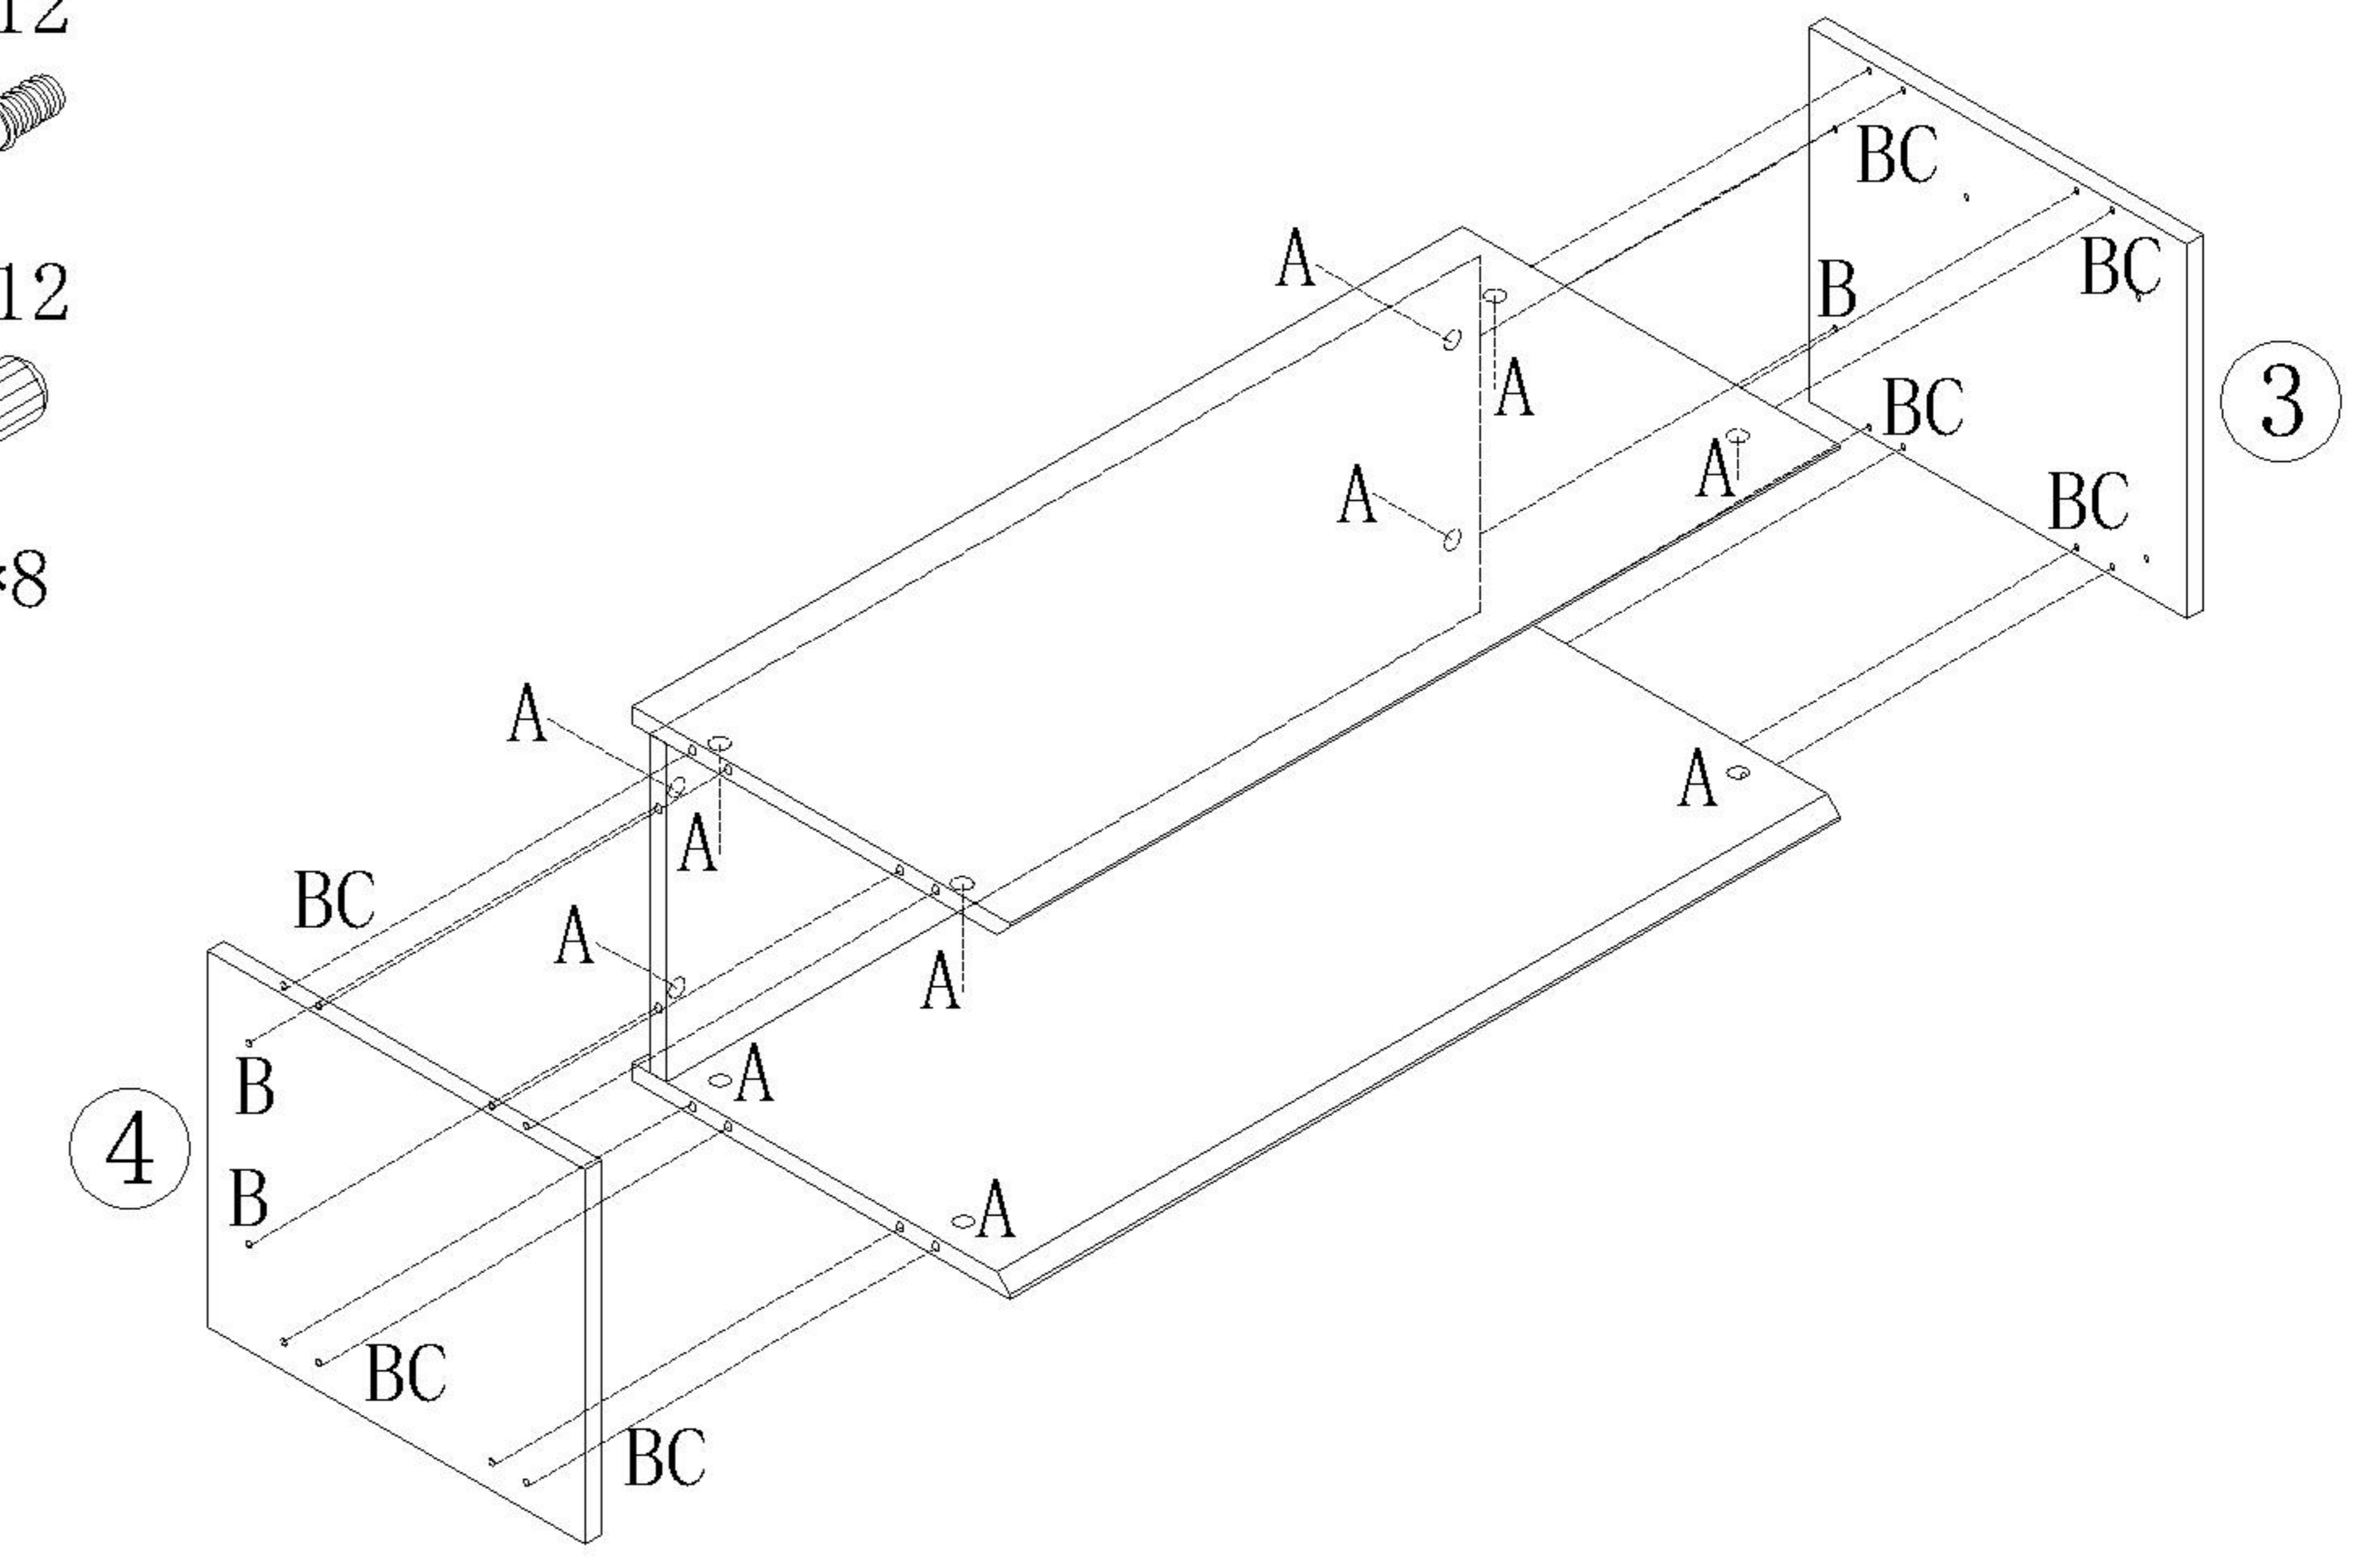

1

(A)*12

(B)*12

(C)*8