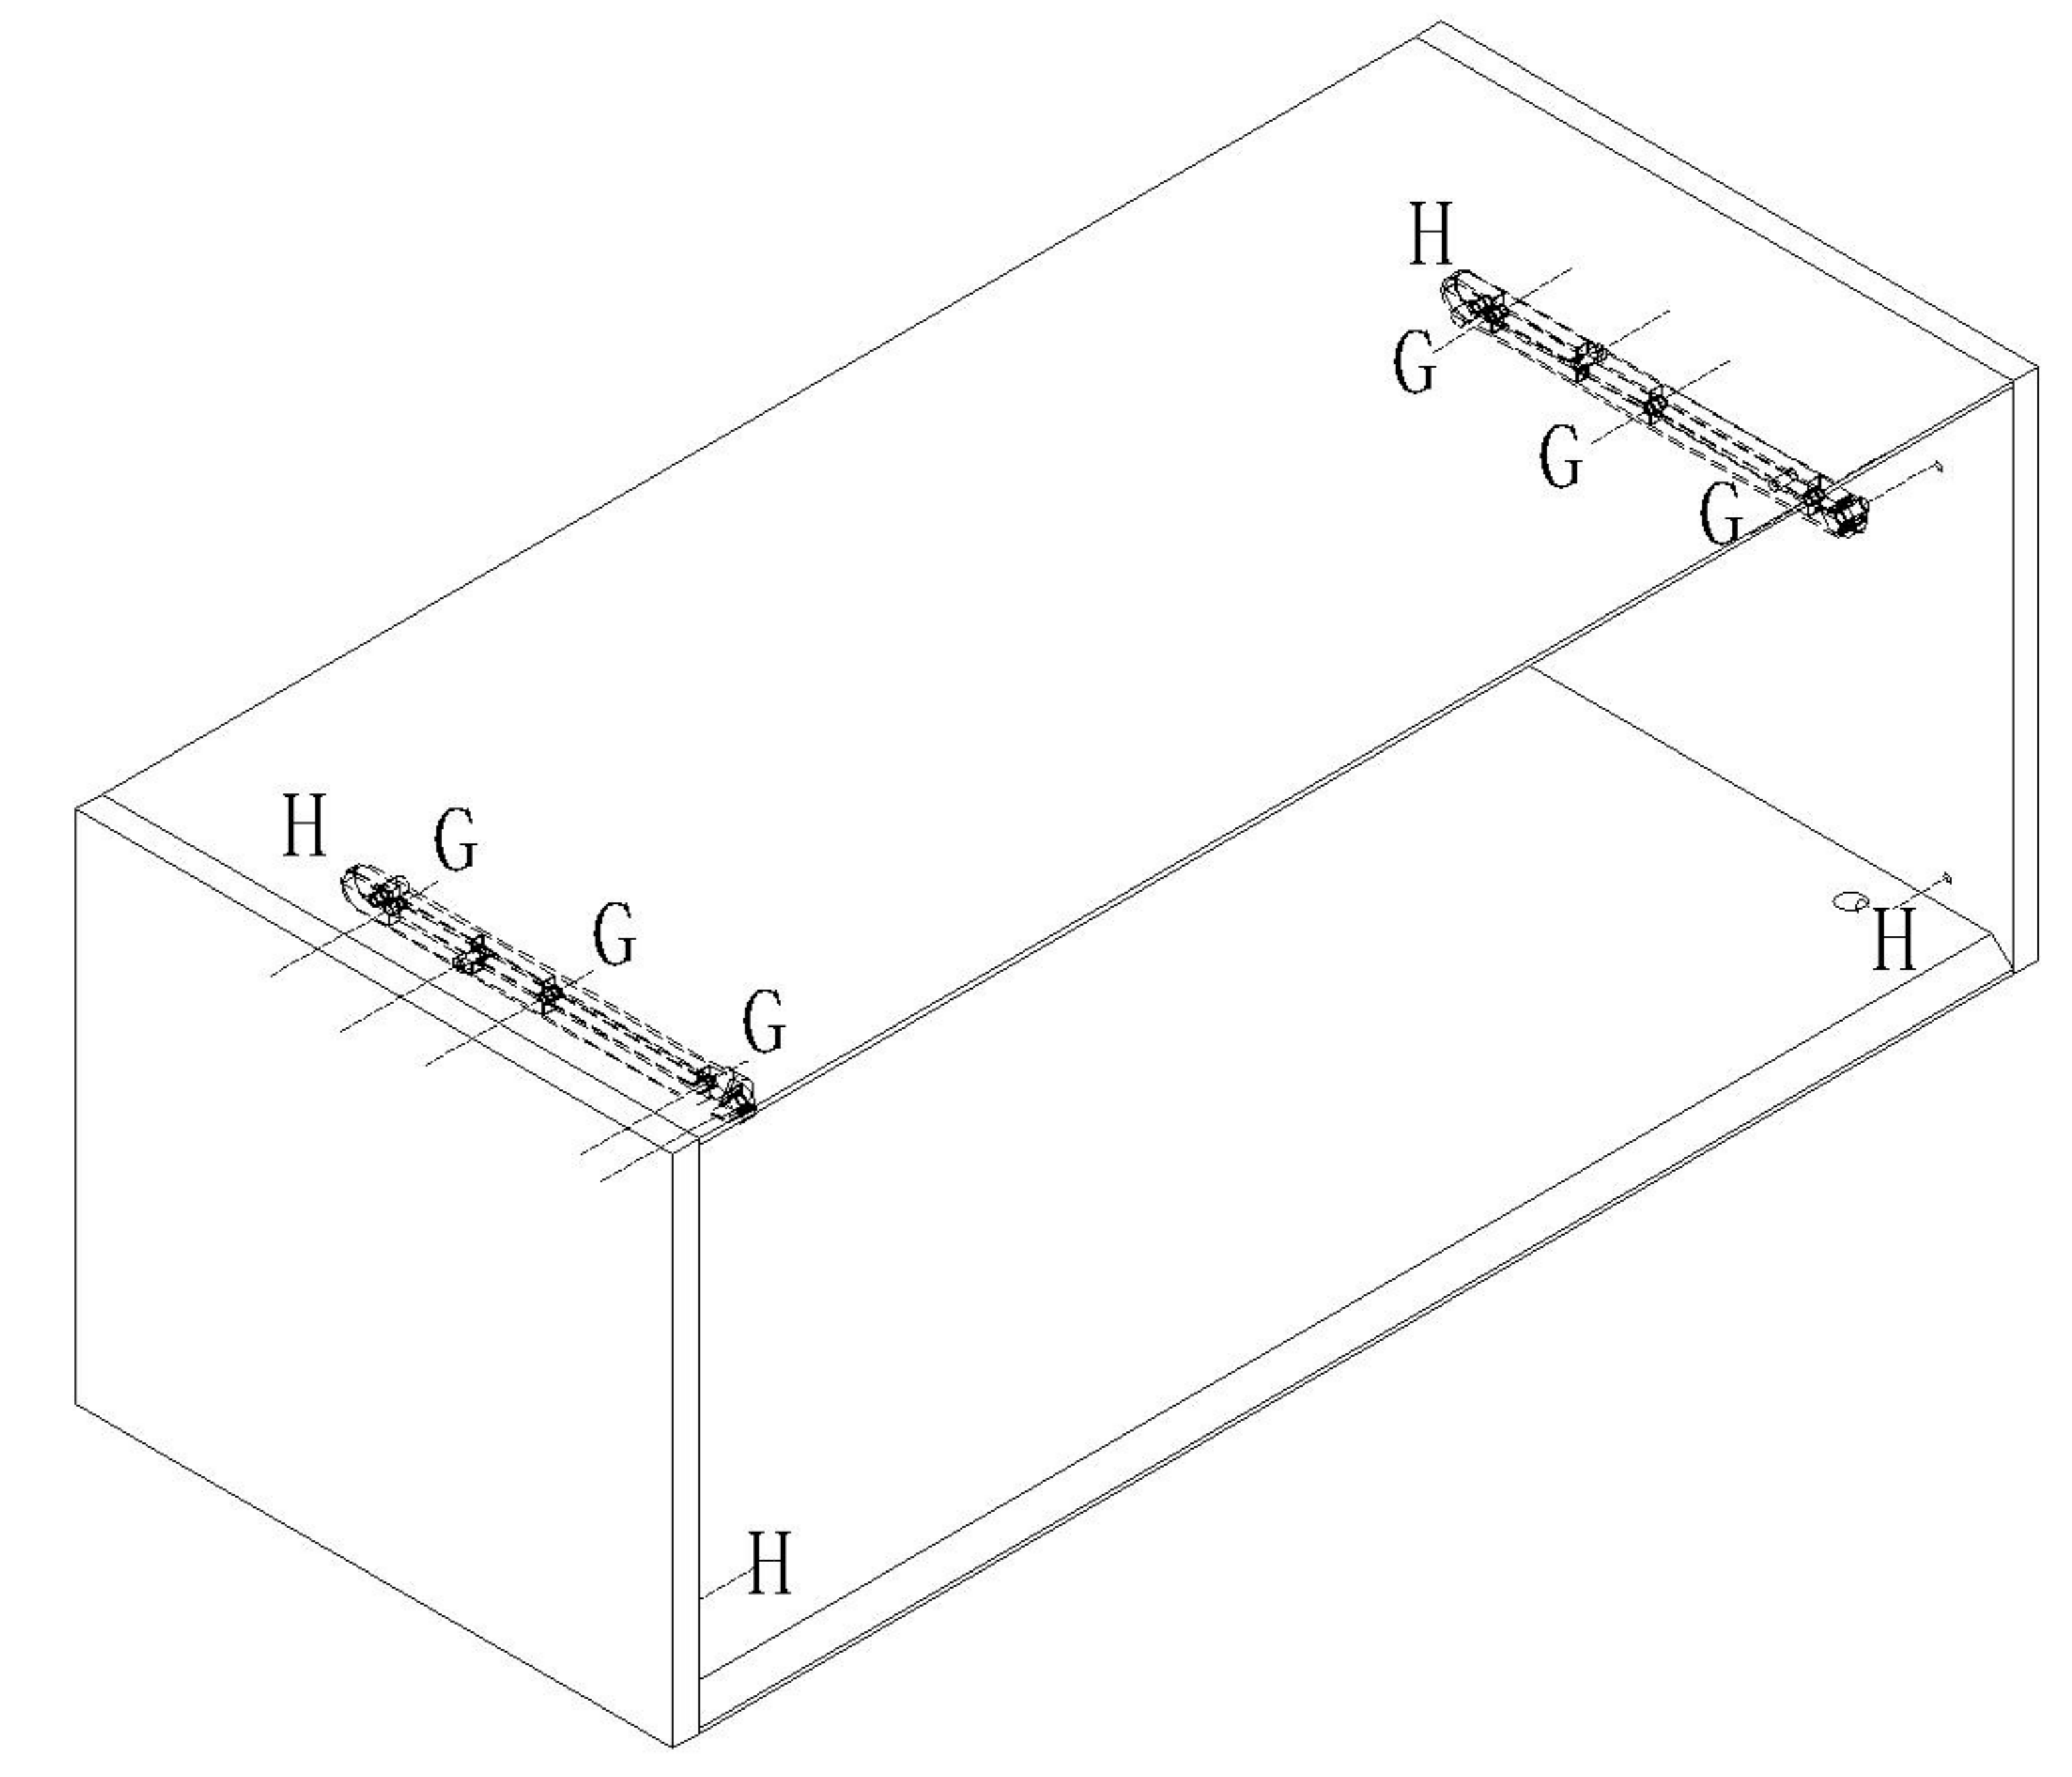

LINSY 林氏家居

五金表/Hardware list

部件表/Parts List

安装示意图/Assembly Instruction

产品名称 Model NO.	TV2G-A 0.8m
产品规格 Specification	796*348*300mm
安装工具 Tool	安装人数 Installer
	
	
冲击钻 Percussion drill	胶锤 Rubber hammer

 (A)* 17 大三合一锁饼(15mm) Three-in-one large lock	 (B)* 17 二合一螺杆(35mm) 2-in-1-screw	 (C)* 8 木榫Ø8x30mm wood tenon	 (D)* 3 自攻螺丝M4x25mm Self-tapping screw
 (E)* 3 膨胀胶粒 Expanded colloidal particle	 (F)* 3 镜钉 Mirror nail	 (G)* 14 自攻螺丝M4x20mm Self-tapping screw	 (H)* 1 隐藏两节导轨 Hide two guide rails
 (I)* 1 门板亚克力 Door panel acrylic	 (J)* 3 自攻螺丝M4x40mm Self-tapping screw	 (K)* 2 连接铁片 Connecting iron sheet	 (L)* 4 自攻螺丝M3.5x12mm Self-tapping screw
 (M)* 1 家具防倒器-白色 Anti-fall device			

编号NO.	名称Name	规格 (mm) Specification	数量QTY	材质Material
①	面底板Bottom board	766*348*15	2	三胺板Melamine
②	背板Back board	766*270*15	1	三胺板Melamine
③	右侧板Side board(R)	348*300*15	1	三胺板Melamine
④	左侧板Side board(L)	348*300*15	1	三胺板Melamine
⑤	饰条Decorative strip	762*58*15	1	三胺板Melamine
⑥	挂条Hanging board	762*58*15	2	三胺板Melamine

TV2G-A 0.8m

安装方法/
Installation method

大二合一
two-in-one

(A)*4

(B)*4

1

(A)*12

(B)*12

(H)*2

2

4

TV2G-A 0.8m

安装方法/
Installation method

注意：翻门上方预留缝隙是设计用于翻门转动的空间，小心夹手，
 Note: The reserved gap above the door is designed to turn the door, be careful not to pinch your hands.

5

 (D)*3