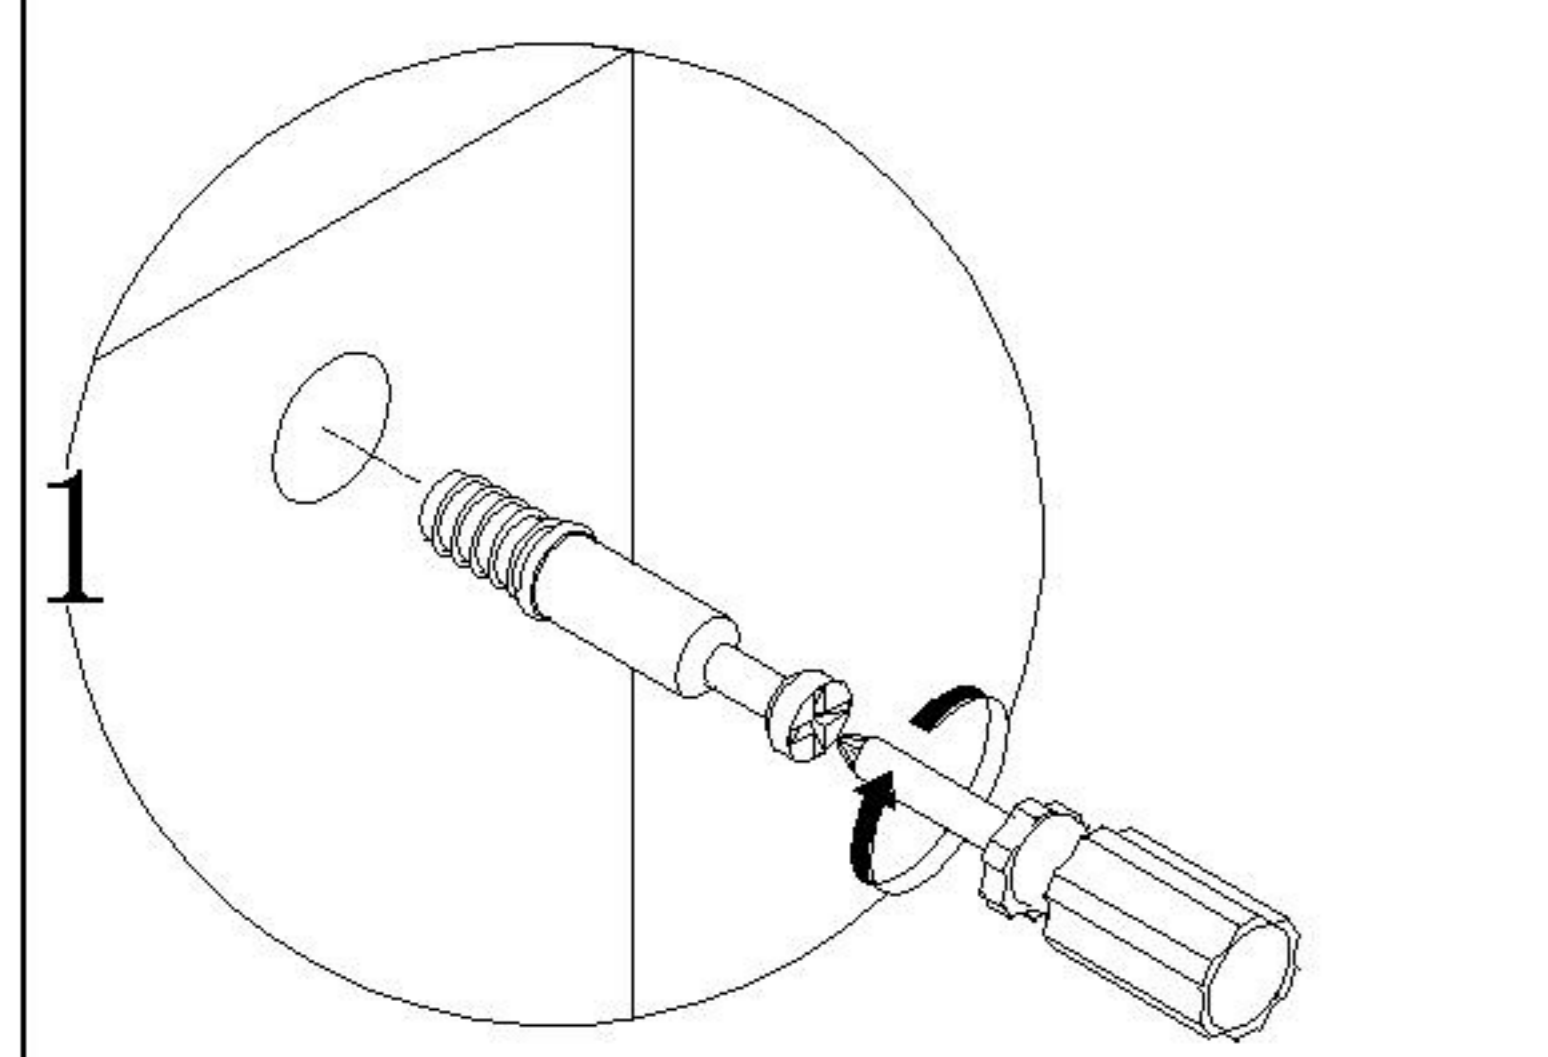

LINSY 林氏家居

五金表/Hardware list

部件表/Parts List

安装示意图/Assembly Instruction

产品名称 Model NO.	TV2G-A 0.8m
产品规格 Specification	796*348*300mm
安装工具 Tool	安装人数 Installer
	
	
冲击钻 Percussion drill	胶锤 Rubber hammer

 (A)* 17 大三合一锁饼(15mm) Three-in-one large lock	 (B)* 17 二合一螺杆(35mm) 2-in-1-screw	 (C)* 8 木榫Ø8x30mm wood tenon	 (D)* 3 自攻螺丝M4x25mm Self-tapping screw
 (E)* 3 膨胀胶粒 Expanded colloidal particle	 (F)* 3 镜钉 Mirror nail	 (G)* 14 自攻螺丝M4x20mm Self-tapping screw	 (H)* 1 隐藏两节导轨 Hide two guide rails
 (I)* 1 门板亚克力 Door panel acrylic	 (J)* 3 自攻螺丝M4x40mm Self-tapping screw	 (K)* 2 连接铁片 Connecting iron sheet	 (L)* 4 自攻螺丝M3.5x12mm Self-tapping screw
 (M)* 1 家具防倒器-白色 Anti-fall device			

编号NO.	名称Name	规格 (mm) Specification	数量QTY	材质Material
①	面底板Bottom board	766*348*15	2	三胺板Melamine
②	背板Back board	766*270*15	1	三胺板Melamine
③	右侧板Side board(R)	348*300*15	1	三胺板Melamine
④	左侧板Side board(L)	348*300*15	1	三胺板Melamine
⑤	饰条Decorative strip	762*58*15	1	三胺板Melamine
⑥	挂条Hanging board	762*58*15	2	三胺板Melamine

TV2G-A 0.8m

安装方法/
Installation method

大二合一
two-in-one

(A)*4

(B)*4

1

(A)*12

(B)*12