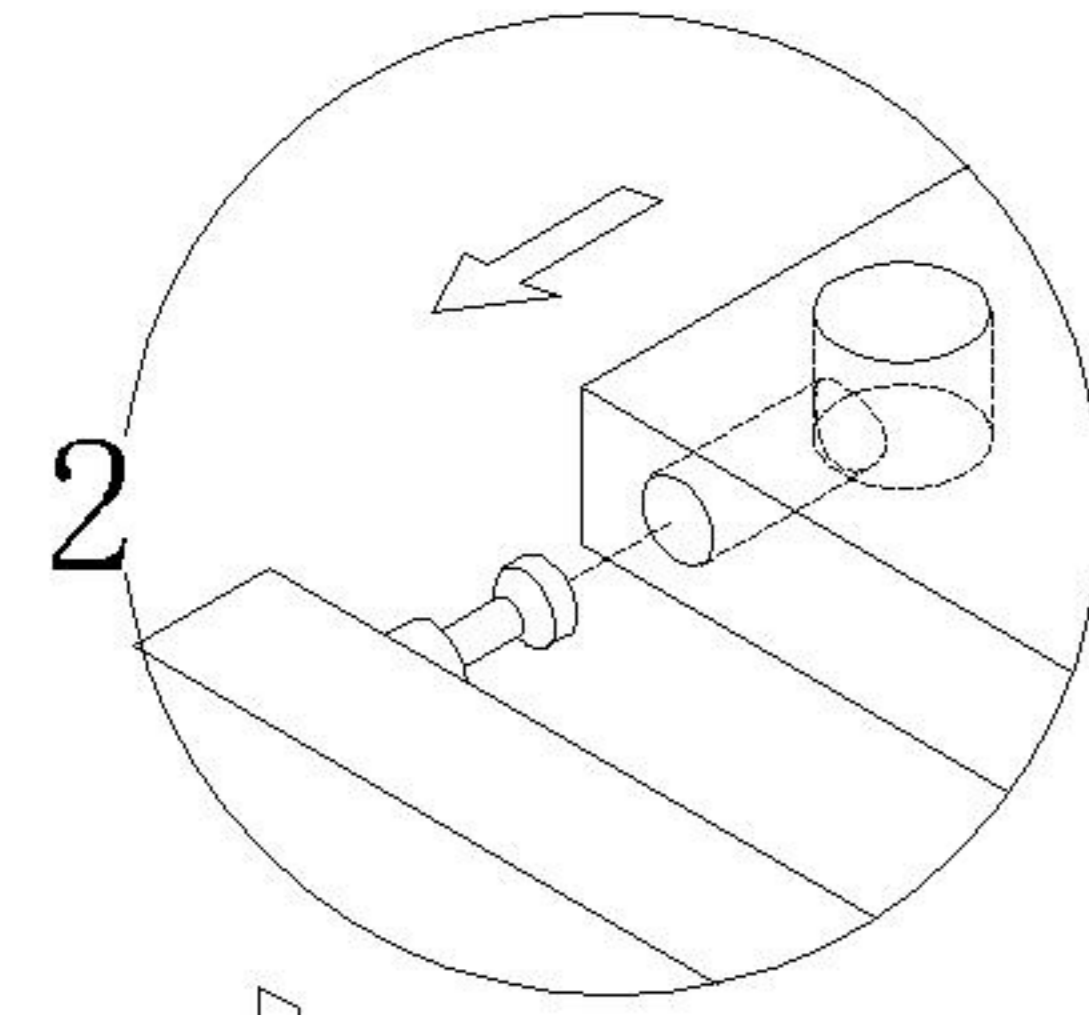

LINSY 林氏家居

五金表/Hardware list

部件表/Parts List

安装示意图/Assembly Instruction

产品名称 Model NO.	TV2G-A 0.8m
产品规格 Specification	796*348*300mm
安装工具 Tool	安装人数 Installer
	
	
冲击钻 Percussion drill	胶锤 Rubber hammer

 (A)* 17 大三合一锁饼(15mm) Three-in-one large lock	 (B)* 17 二合一螺杆(35mm) 2-in-1-screw	 (C)* 8 木榫Ø8x30mm wood tenon	 (D)* 3 自攻螺丝M4x25mm Self-tapping screw
 (E)* 3 膨胀胶粒 Expanded colloidal particle	 (F)* 3 镜钉 Mirror nail	 (G)* 14 自攻螺丝M4x20mm Self-tapping screw	 (H)* 1 隐藏两节导轨 Hide two guide rails
 (I)* 1 门板亚克力 Door panel acrylic	 (J)* 3 自攻螺丝M4x40mm Self-tapping screw	 (K)* 2 连接铁片 Connecting iron sheet	 (L)* 4 自攻螺丝M3.5x12mm Self-tapping screw
 (M)* 1 家具防倒器-白色 Anti-fall device			

编号NO.	名称Name	规格 (mm) Specification	数量QTY	材质Material
①	面底板Bottom board	766*348*15	2	三胺板Melamine
②	背板Back board	766*270*15	1	三胺板Melamine
③	右侧板Side board(R)	348*300*15	1	三胺板Melamine
④	左侧板Side board(L)	348*300*15	1	三胺板Melamine
⑤	饰条Decorative strip	762*58*15	1	三胺板Melamine
⑥	挂条Hanging board	762*58*15	2	三胺板Melamine

TV2G-A 0.8m

安装方法/
Installation method

大二合一
two-in-one

(A)*4

(B)*4

1

(A)*12

(B)*12