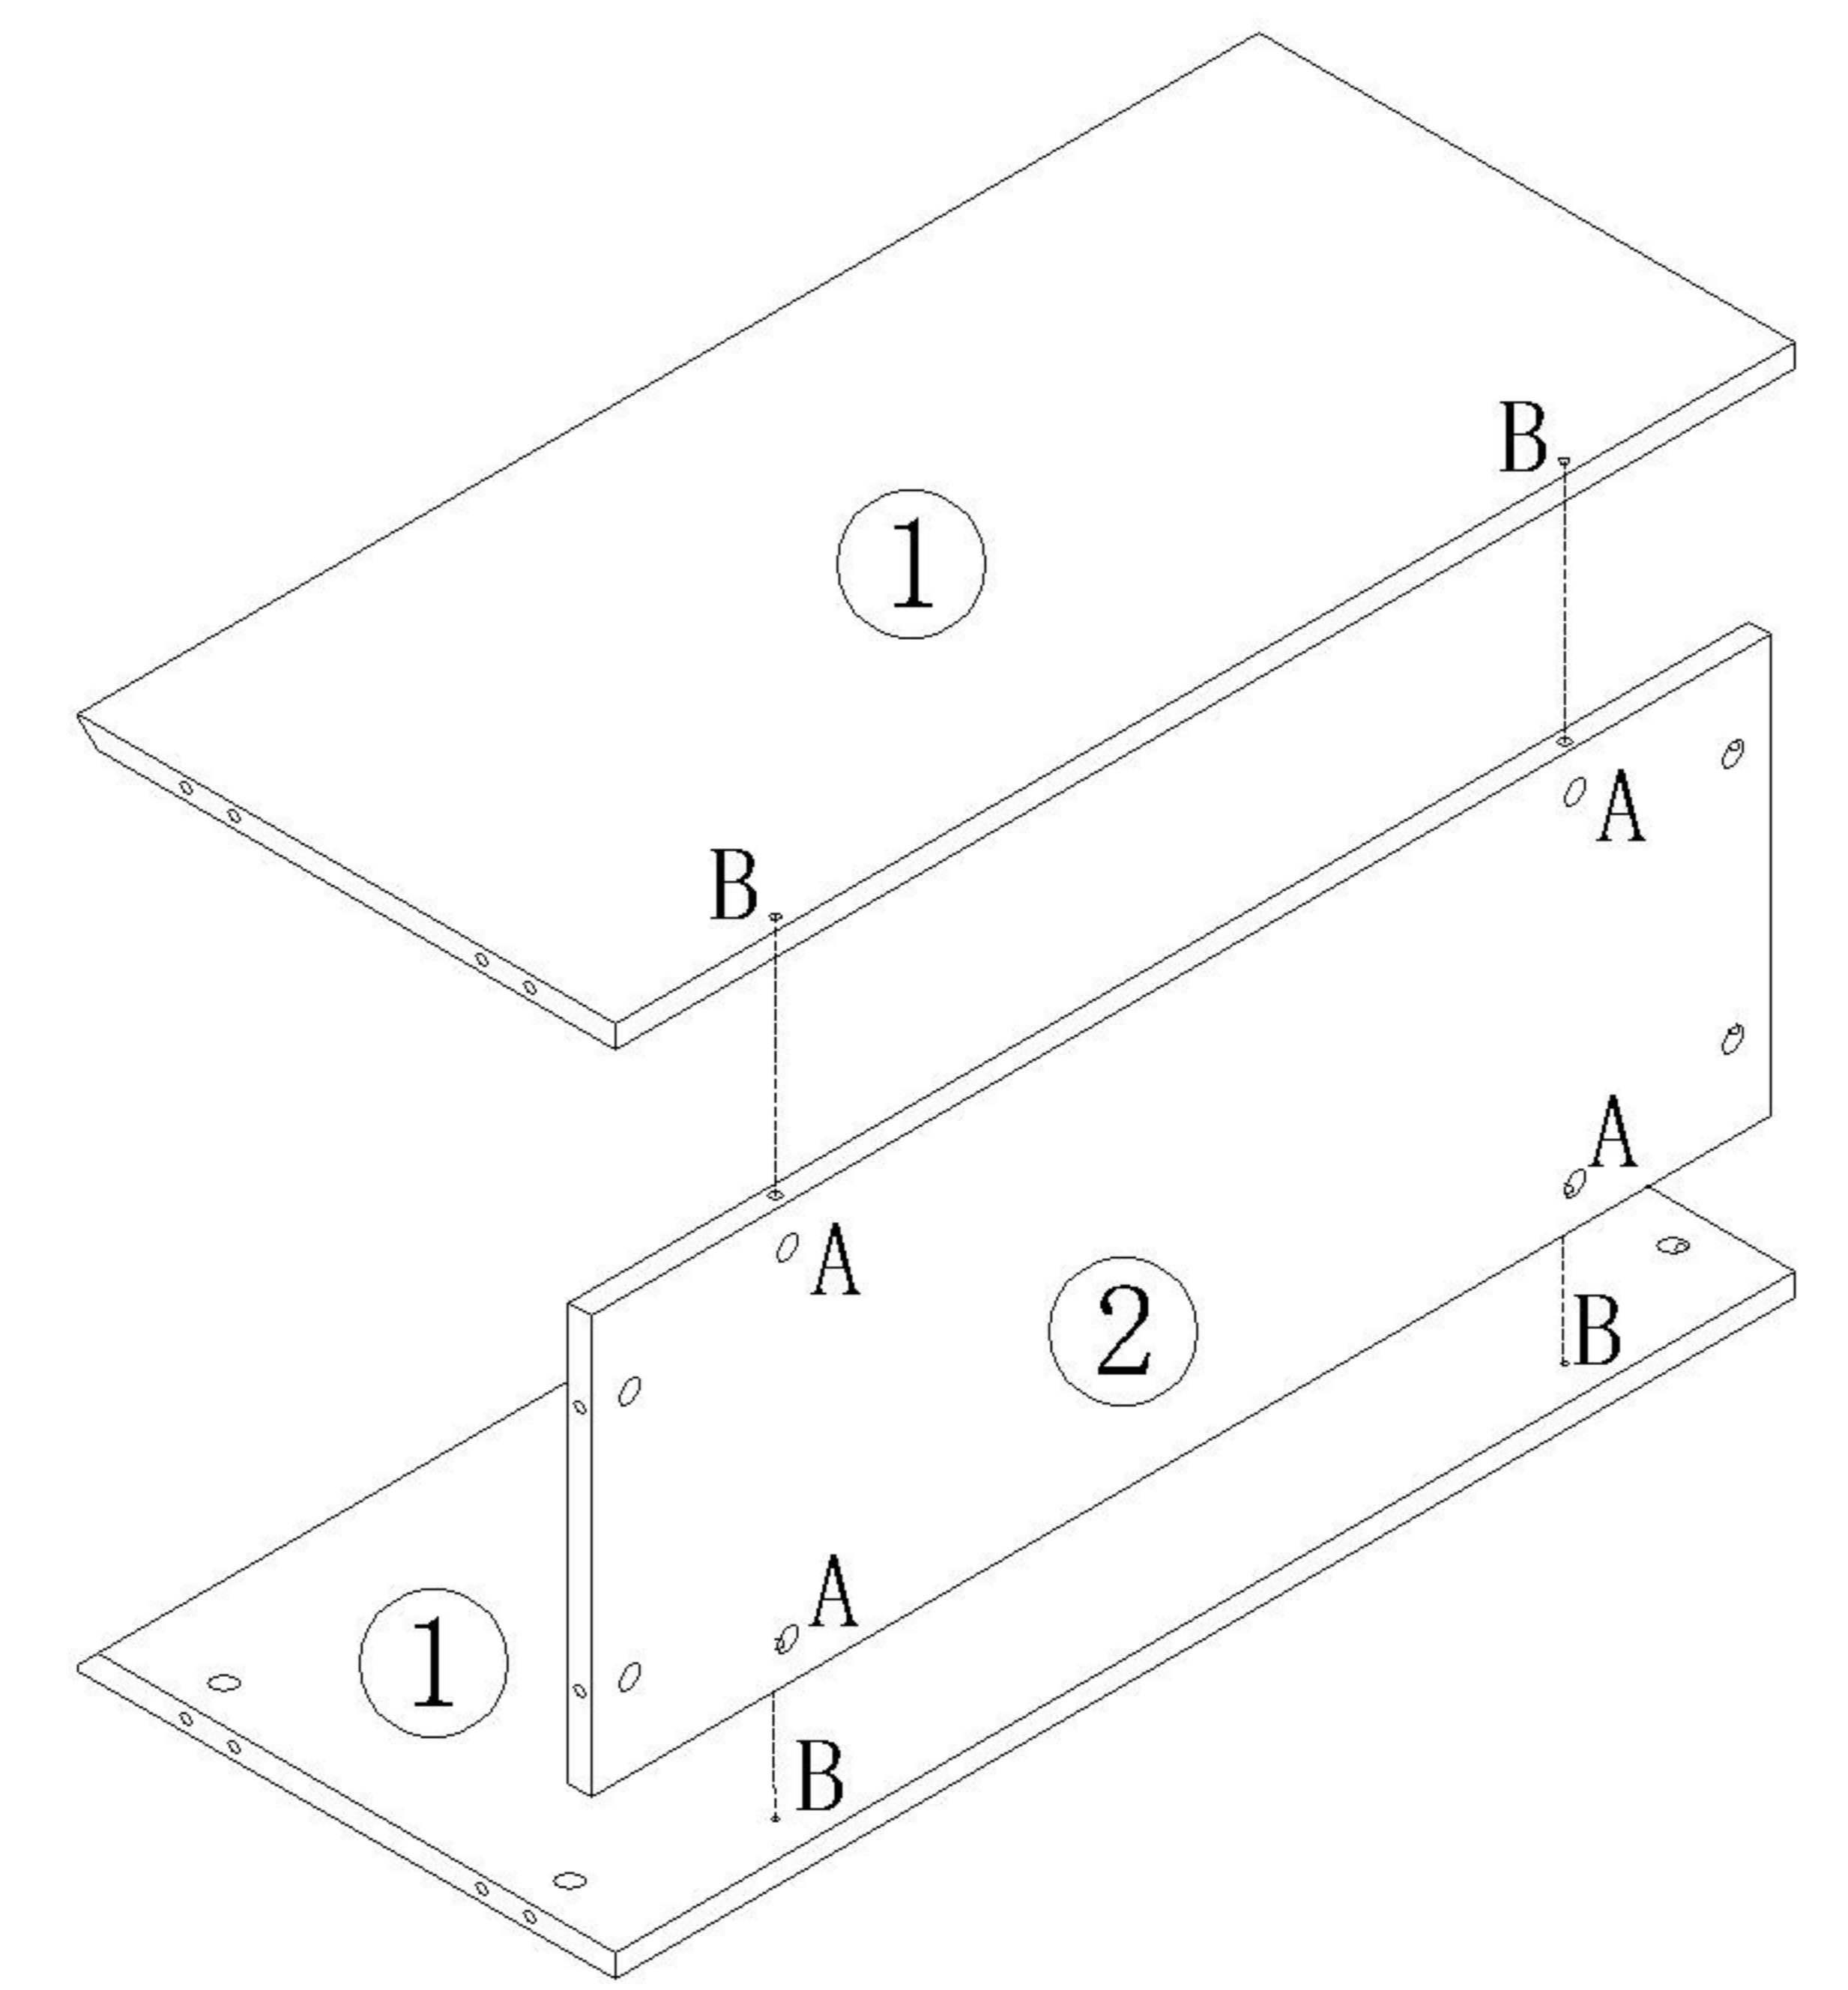

LINSY 林氏家居

五金表/Hardware list

部件表/Parts List

安装示意图/Assembly Instruction

产品名称 Model NO.	TV2G-A 0.8m
产品规格 Specification	796*348*300mm
安装工具 Tool	安装人数 Installer
	
	
冲击钻 Percussion drill	胶锤 Rubber hammer

 (A)* 17 大三合一锁饼(15mm) Three-in-one large lock	 (B)* 17 二合一螺杆(35mm) 2-in-1-screw	 (C)* 8 木榫Ø8x30mm wood tenon	 (D)* 3 自攻螺丝M4x25mm Self-tapping screw
 (E)* 3 膨胀胶粒 Expanded colloidal particle	 (F)* 3 镜钉 Mirror nail	 (G)* 14 自攻螺丝M4x20mm Self-tapping screw	 (H)* 1 隐藏两节导轨 Hide two guide rails
 (I)* 1 门板亚克力 Door panel acrylic	 (J)* 3 自攻螺丝M4x40mm Self-tapping screw	 (K)* 2 连接铁片 Connecting iron sheet	 (L)* 4 自攻螺丝M3.5x12mm Self-tapping screw
 (M)* 1 家具防倒器-白色 Anti-fall device			

编号NO.	名称Name	规格 (mm) Specification	数量QTY	材质Material
①	面底板Bottom board	766*348*15	2	三胺板Melamine
②	背板Back board	766*270*15	1	三胺板Melamine
③	右侧板Side board(R)	348*300*15	1	三胺板Melamine
④	左侧板Side board(L)	348*300*15	1	三胺板Melamine
⑤	饰条Decorative strip	762*58*15	1	三胺板Melamine
⑥	挂条Hanging board	762*58*15	2	三胺板Melamine

TV2G-A 0.8m

安装方法/
Installation method

大二合一
two-in-one

(A)*4

(B)*4

1

(A)*12

(B)*12