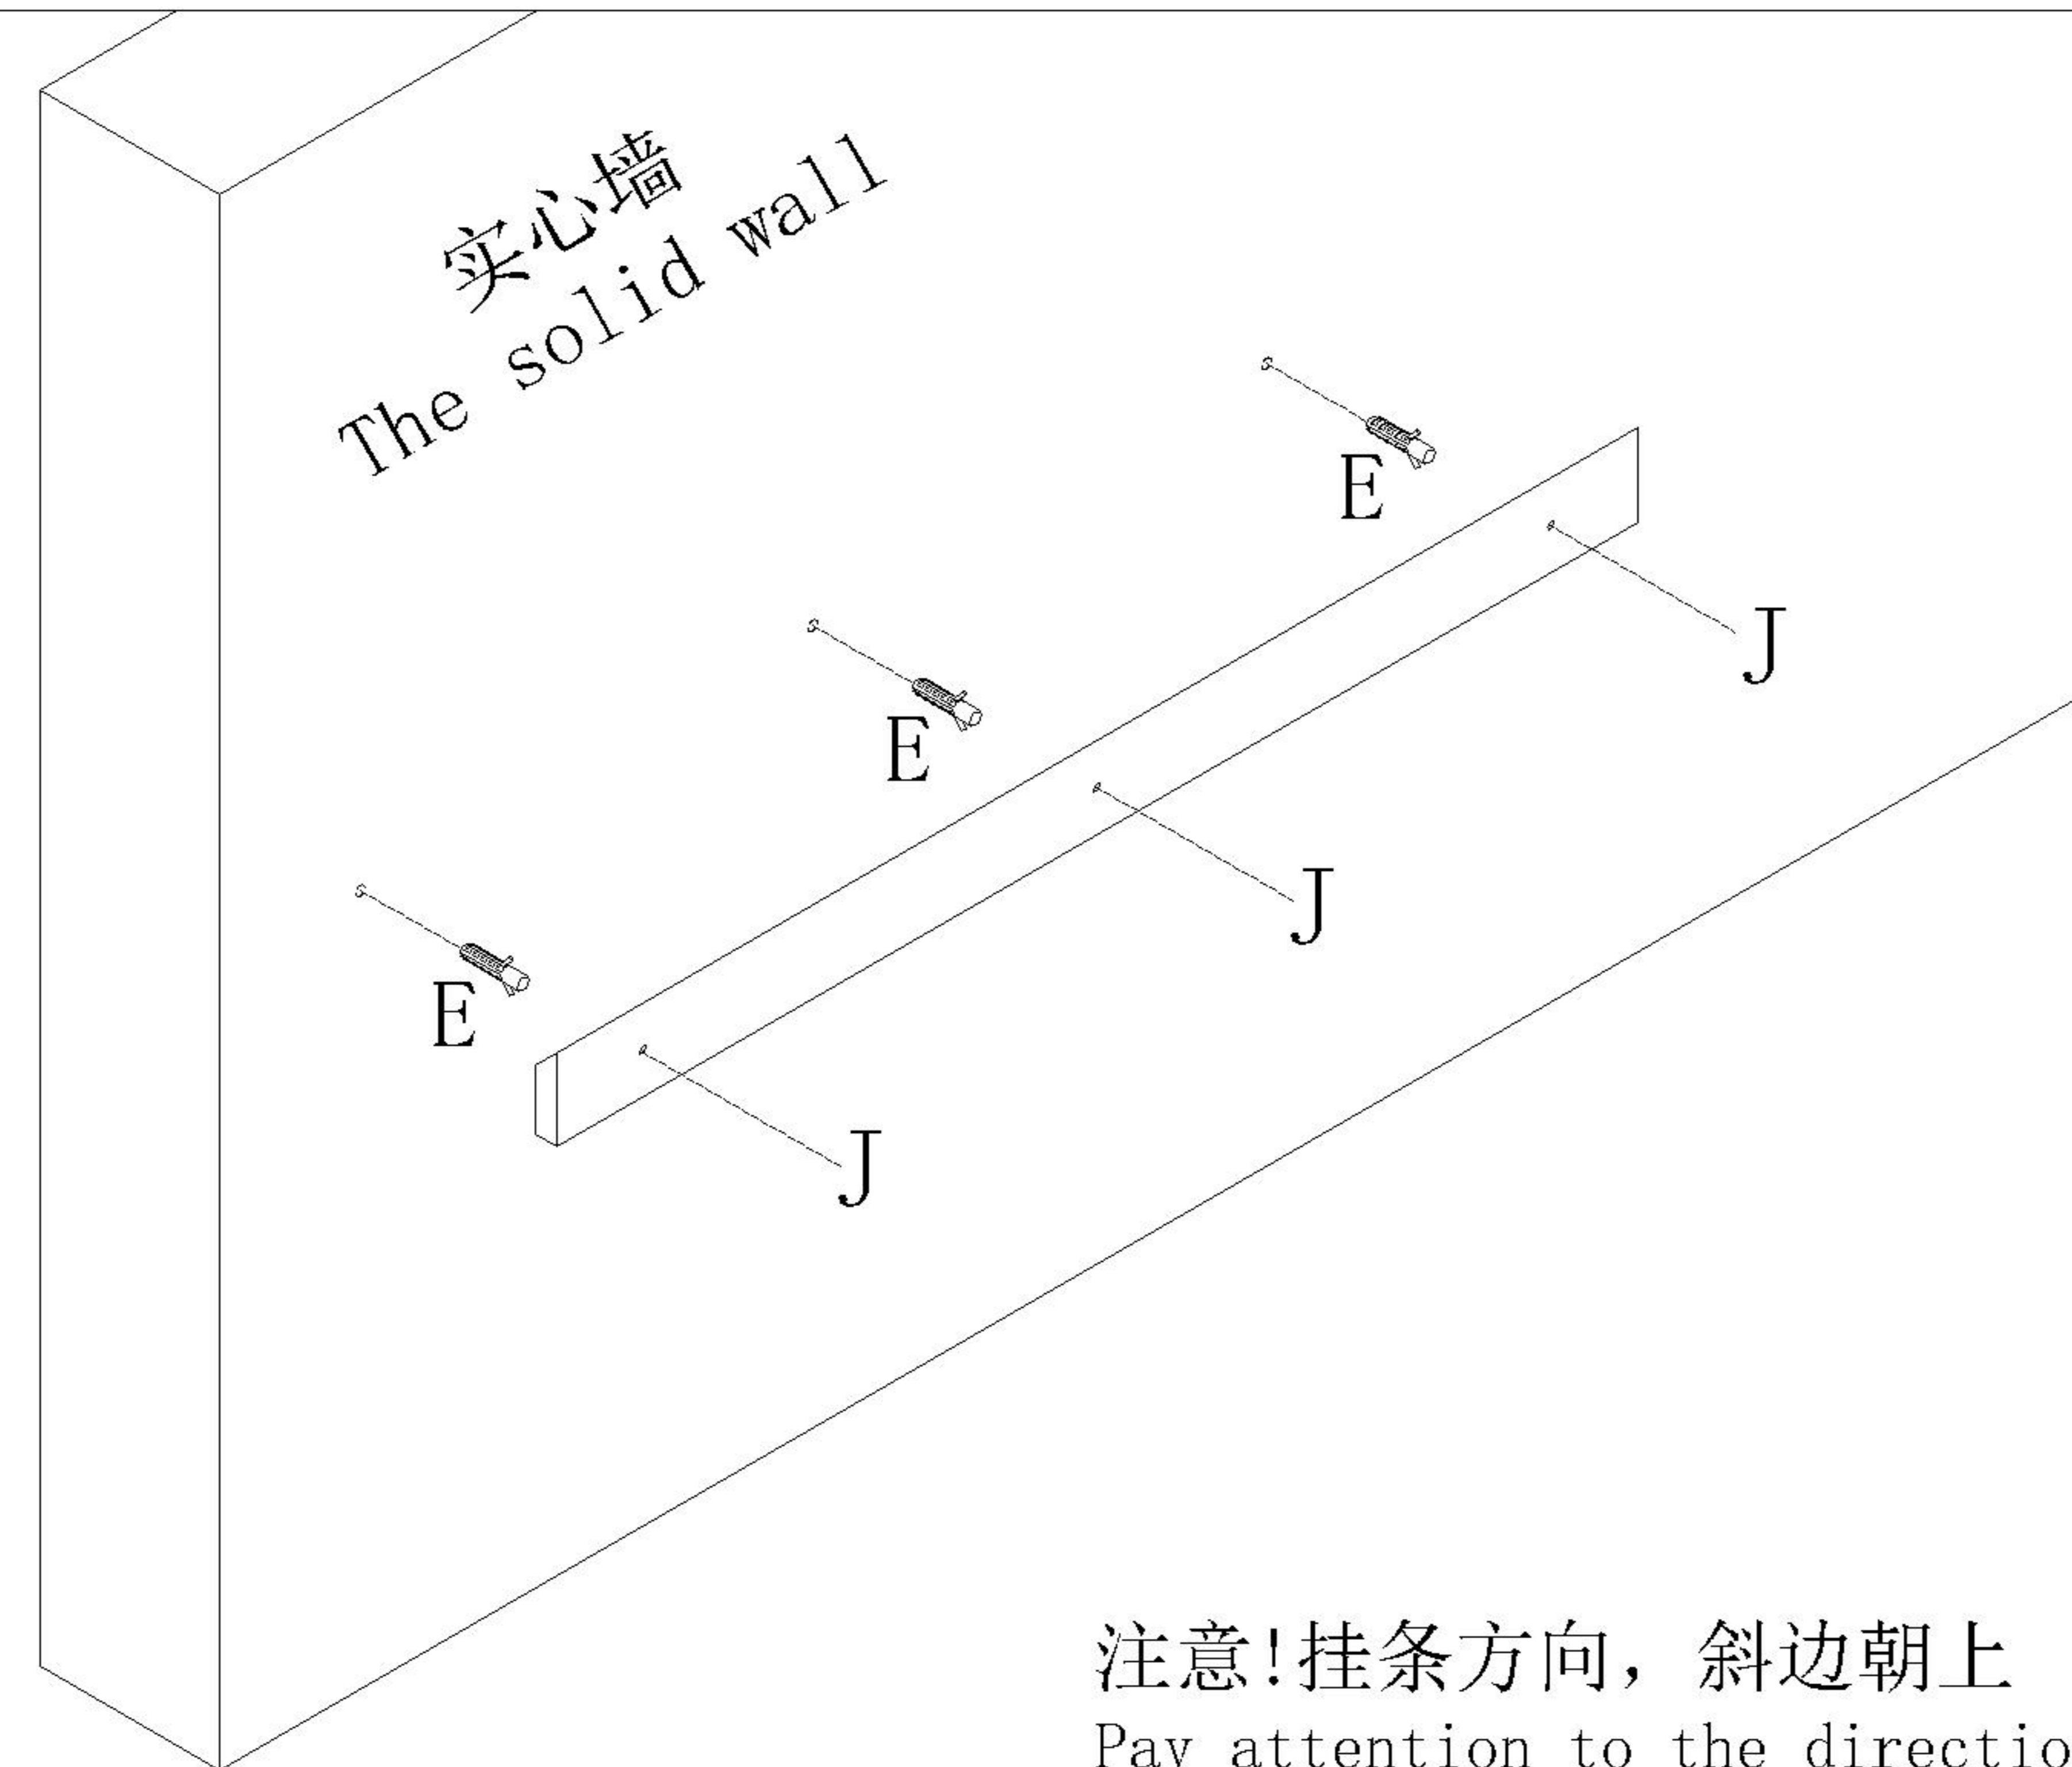

注意！
挂条方向，斜边朝下
Pay attention to the direction of the hanging plate, with the beveled edge facing downward

6

(E)*3

(J)*3

注意！挂条方向，斜边朝上
Pay attention to the direction of the hanging plate, with the beveled edge facing downward

注意：实心墙厚度应不少于120mm，谨防打穿
Note: The thickness of the solid wall should not be less than 120mm to prevent penetration