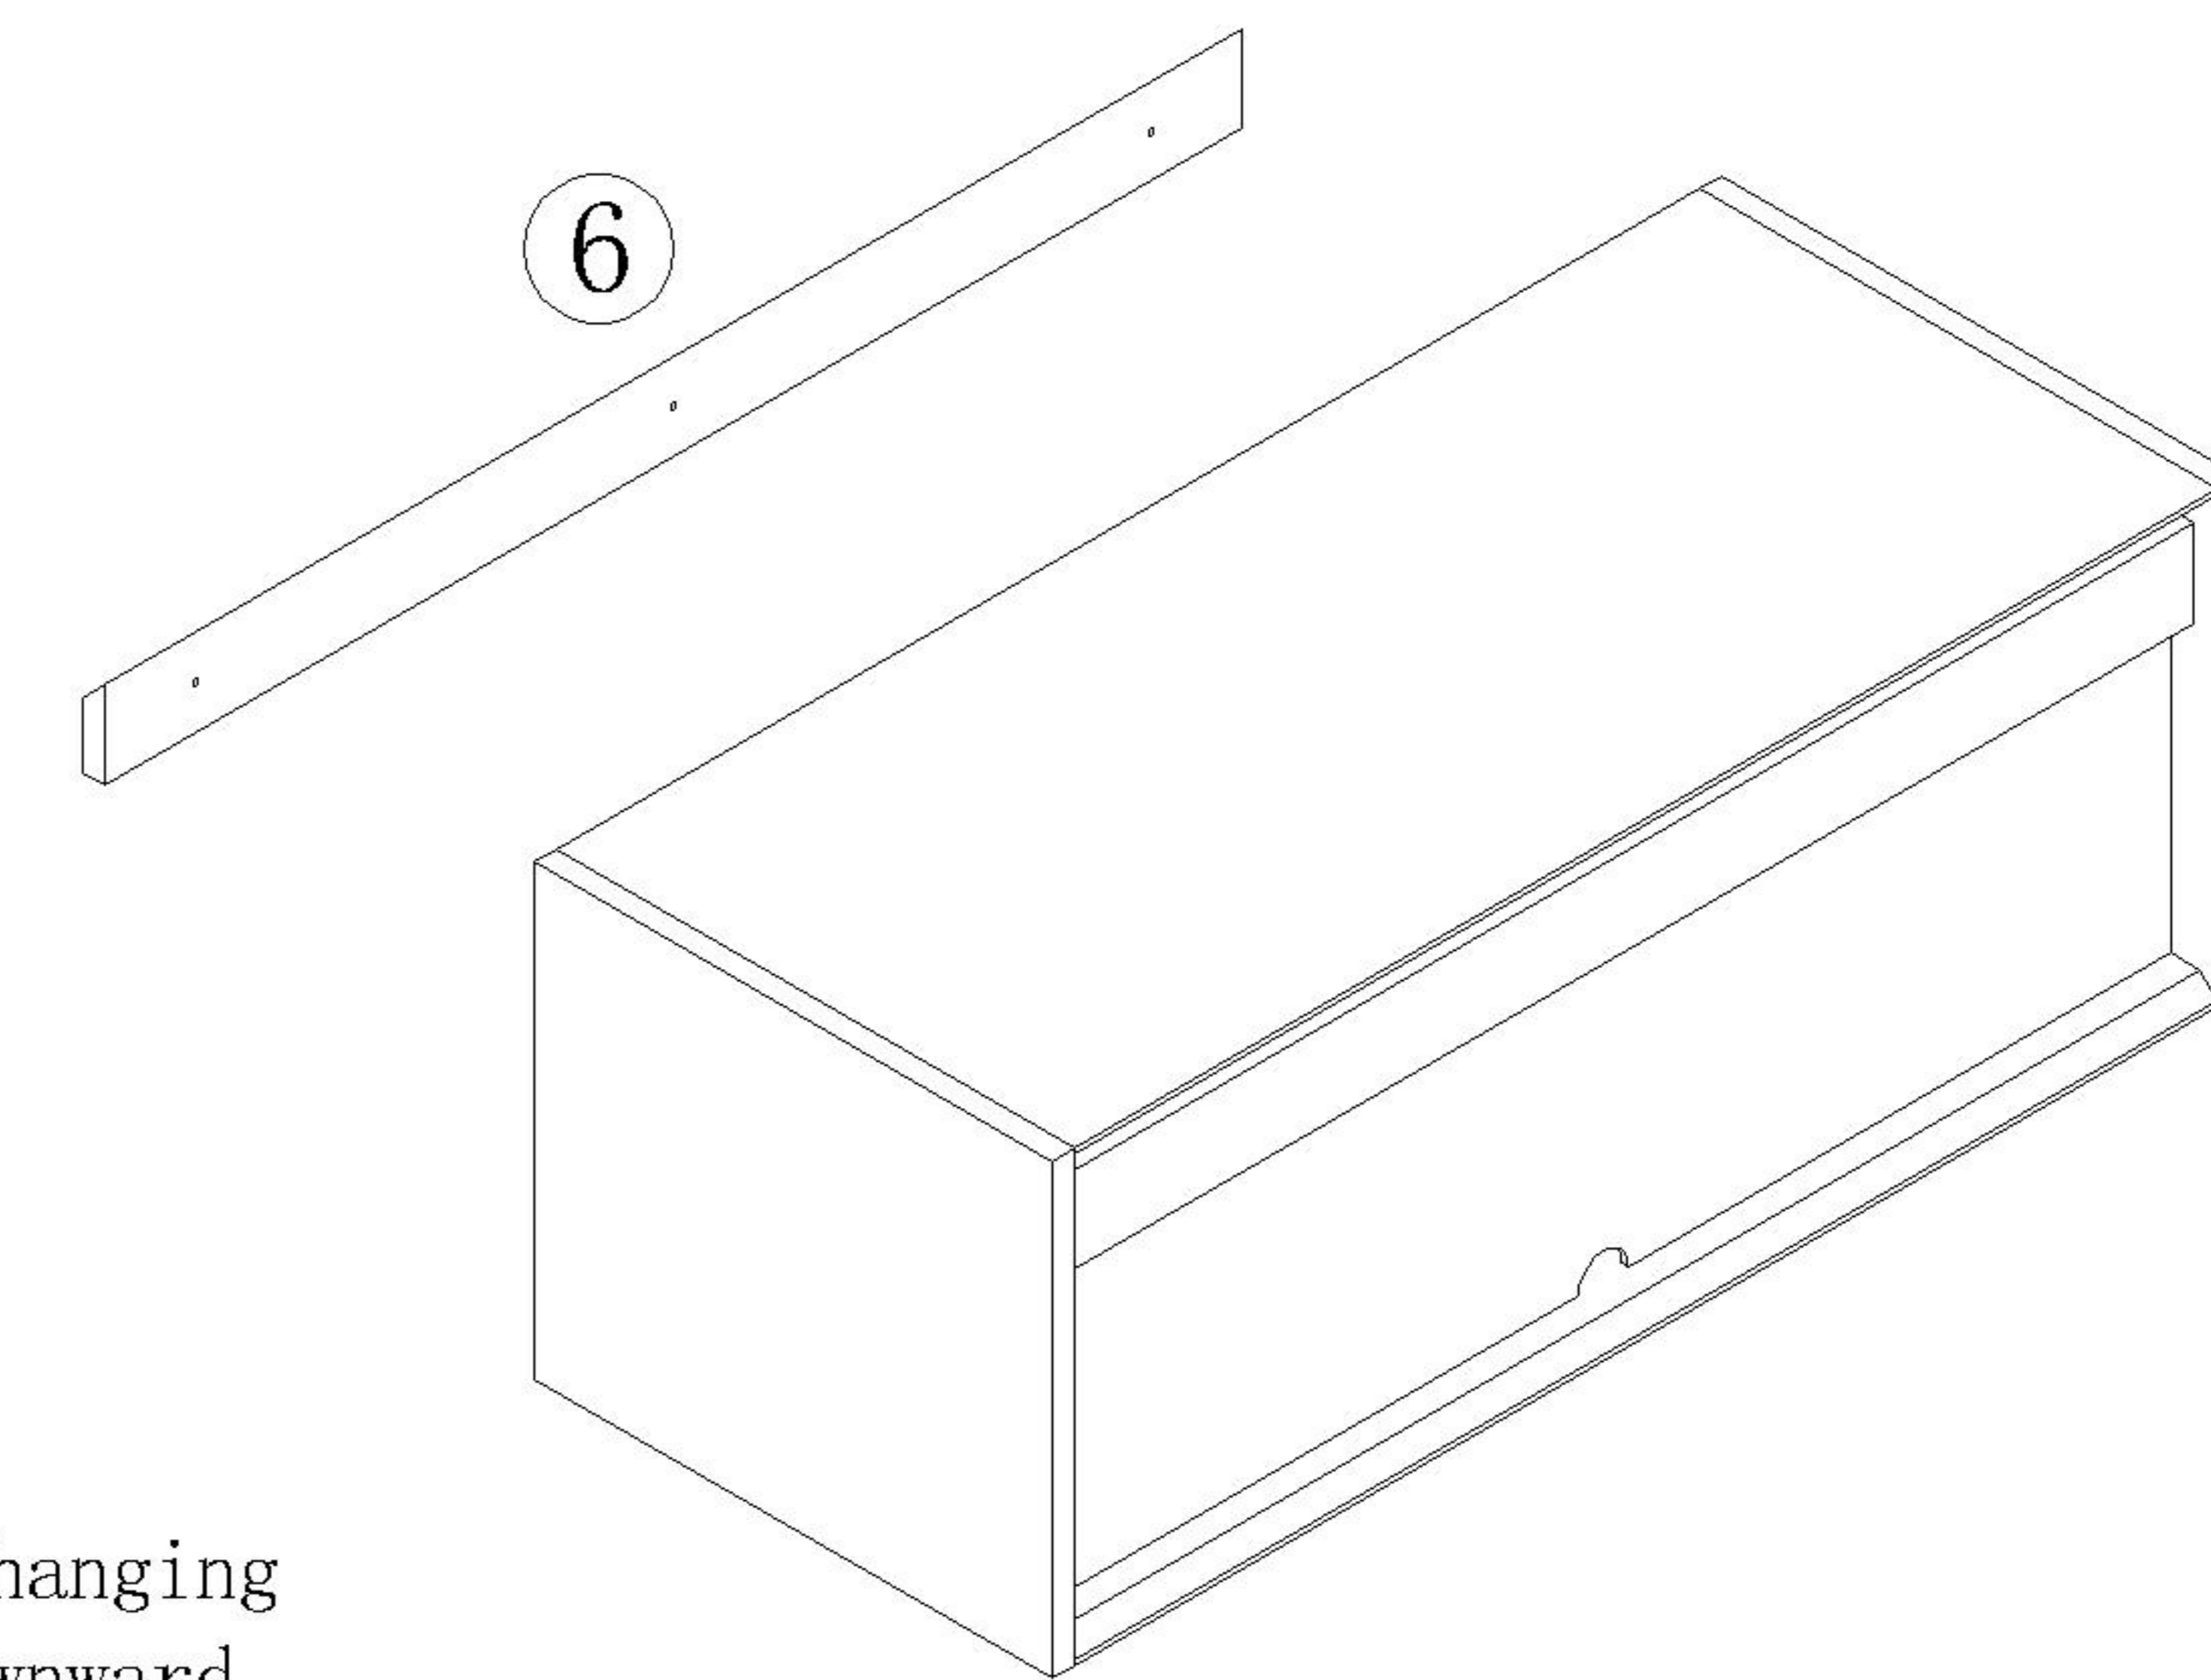

TV2G-A 0.8m

安装方法/
Installation method

注意：翻门上方预留缝隙是设计用于翻门转动的空间，小心夹手，
Note: The reserved gap above the door is designed to turn the door, be careful not to pinch your hands.

5

(D)*3

注意！
挂条方向，斜边朝下
Pay attention to the direction of the hanging plate, with the beveled edge facing downward

6

(E)*3

(J)*3

注意！挂条方向，斜边朝上
Pay attention to the direction of the hanging plate, with the beveled edge facing downward

注意：实心墙厚度应不少于120mm，谨防打穿
Note: The thickness of the solid wall should not be less than 120mm to prevent penetration

7