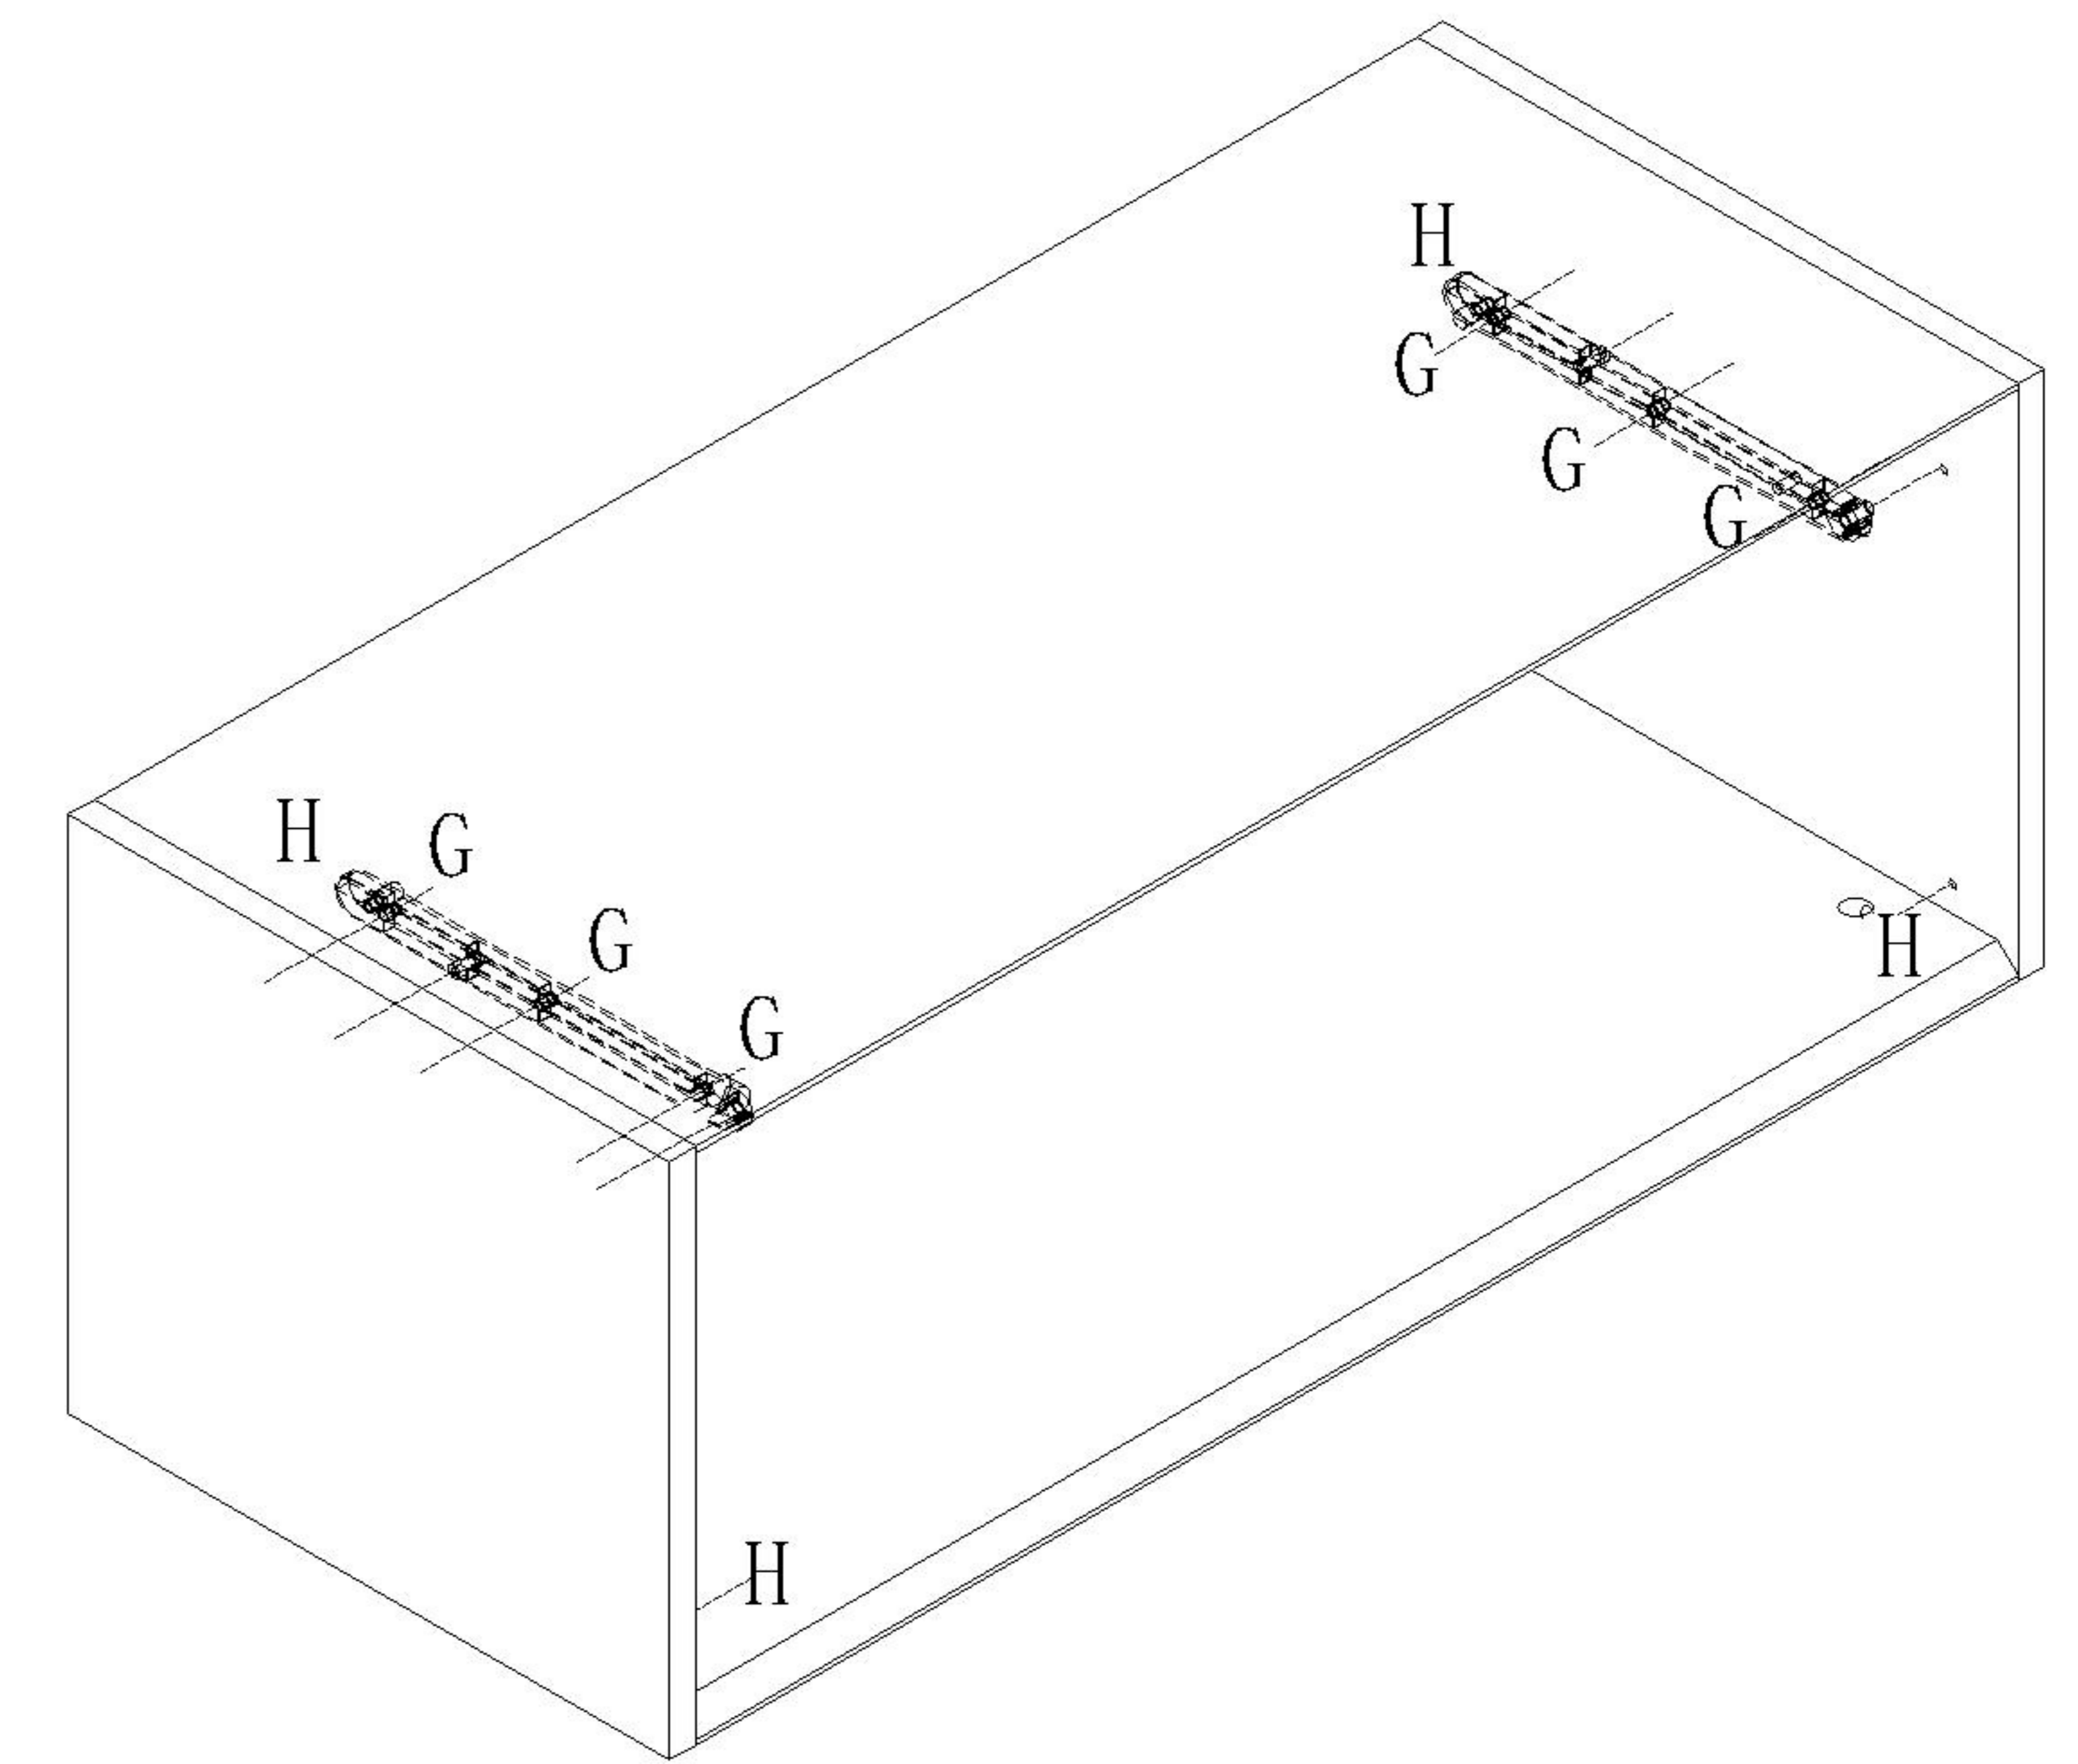

LINSY 林氏家居

五金表/Hardware list

部件表/Parts List

安装示意图/Assembly Instruction

产品名称 Model NO.	TV2G-A 0.8m
产品规格 Specification	796*348*300mm
安装工具 Tool	安装人数 Installer
	
	
冲击钻 Percussion drill	胶锤 Rubber hammer

 (A)* 17 大三合一锁饼(15mm) Three-in-one large lock	 (B)* 17 二合一螺杆(35mm) 2-in-1-screw	 (C)* 8 木榫Ø8x30mm wood tenon	 (D)* 3 自攻螺丝M4x25mm Self-tapping screw
 (E)* 3 膨胀胶粒 Expanded colloidal particle	 (F)* 3 镜钉 Mirror nail	 (G)* 14 自攻螺丝M4x20mm Self-tapping screw	 (H)* 1 隐藏两节导轨 Hide two guide rails
 (I)* 1 门板亚克力 Door panel acrylic	 (J)* 3 自攻螺丝M4x40mm Self-tapping screw	 (K)* 2 连接铁片 Connecting iron sheet	 (L)* 4 自攻螺丝M3.5x12mm Self-tapping screw
 (M)* 1 家具防倒器-白色 Anti-fall device			

编号NO.	名称Name	规格 (mm) Specification	数量QTY	材质Material
①	面底板Bottom board	766*348*15	2	三胺板Melamine
②	背板Back board	766*270*15	1	三胺板Melamine
③	右侧板Side board(R)	348*300*15	1	三胺板Melamine
④	左侧板Side board(L)	348*300*15	1	三胺板Melamine
⑤	饰条Decorative strip	762*58*15	1	三胺板Melamine
⑥	挂条Hanging board	762*58*15	2	三胺板Melamine

TV2G-A 0.8m

安装方法/
Installation method

大二合一
two-in-one

(A)*4

(B)*4

1

(A)*12

(B)*12

(H)*2

(H)*2

4

TV2G-A 0.8m

安装方法/
Installation method

注意：翻门上方预留缝隙是设计用于翻门转动的空间，小心夹手，
 Note: The reserved gap above the door is designed to turn the door, be careful not to pinch your hands.

5

(D)*3