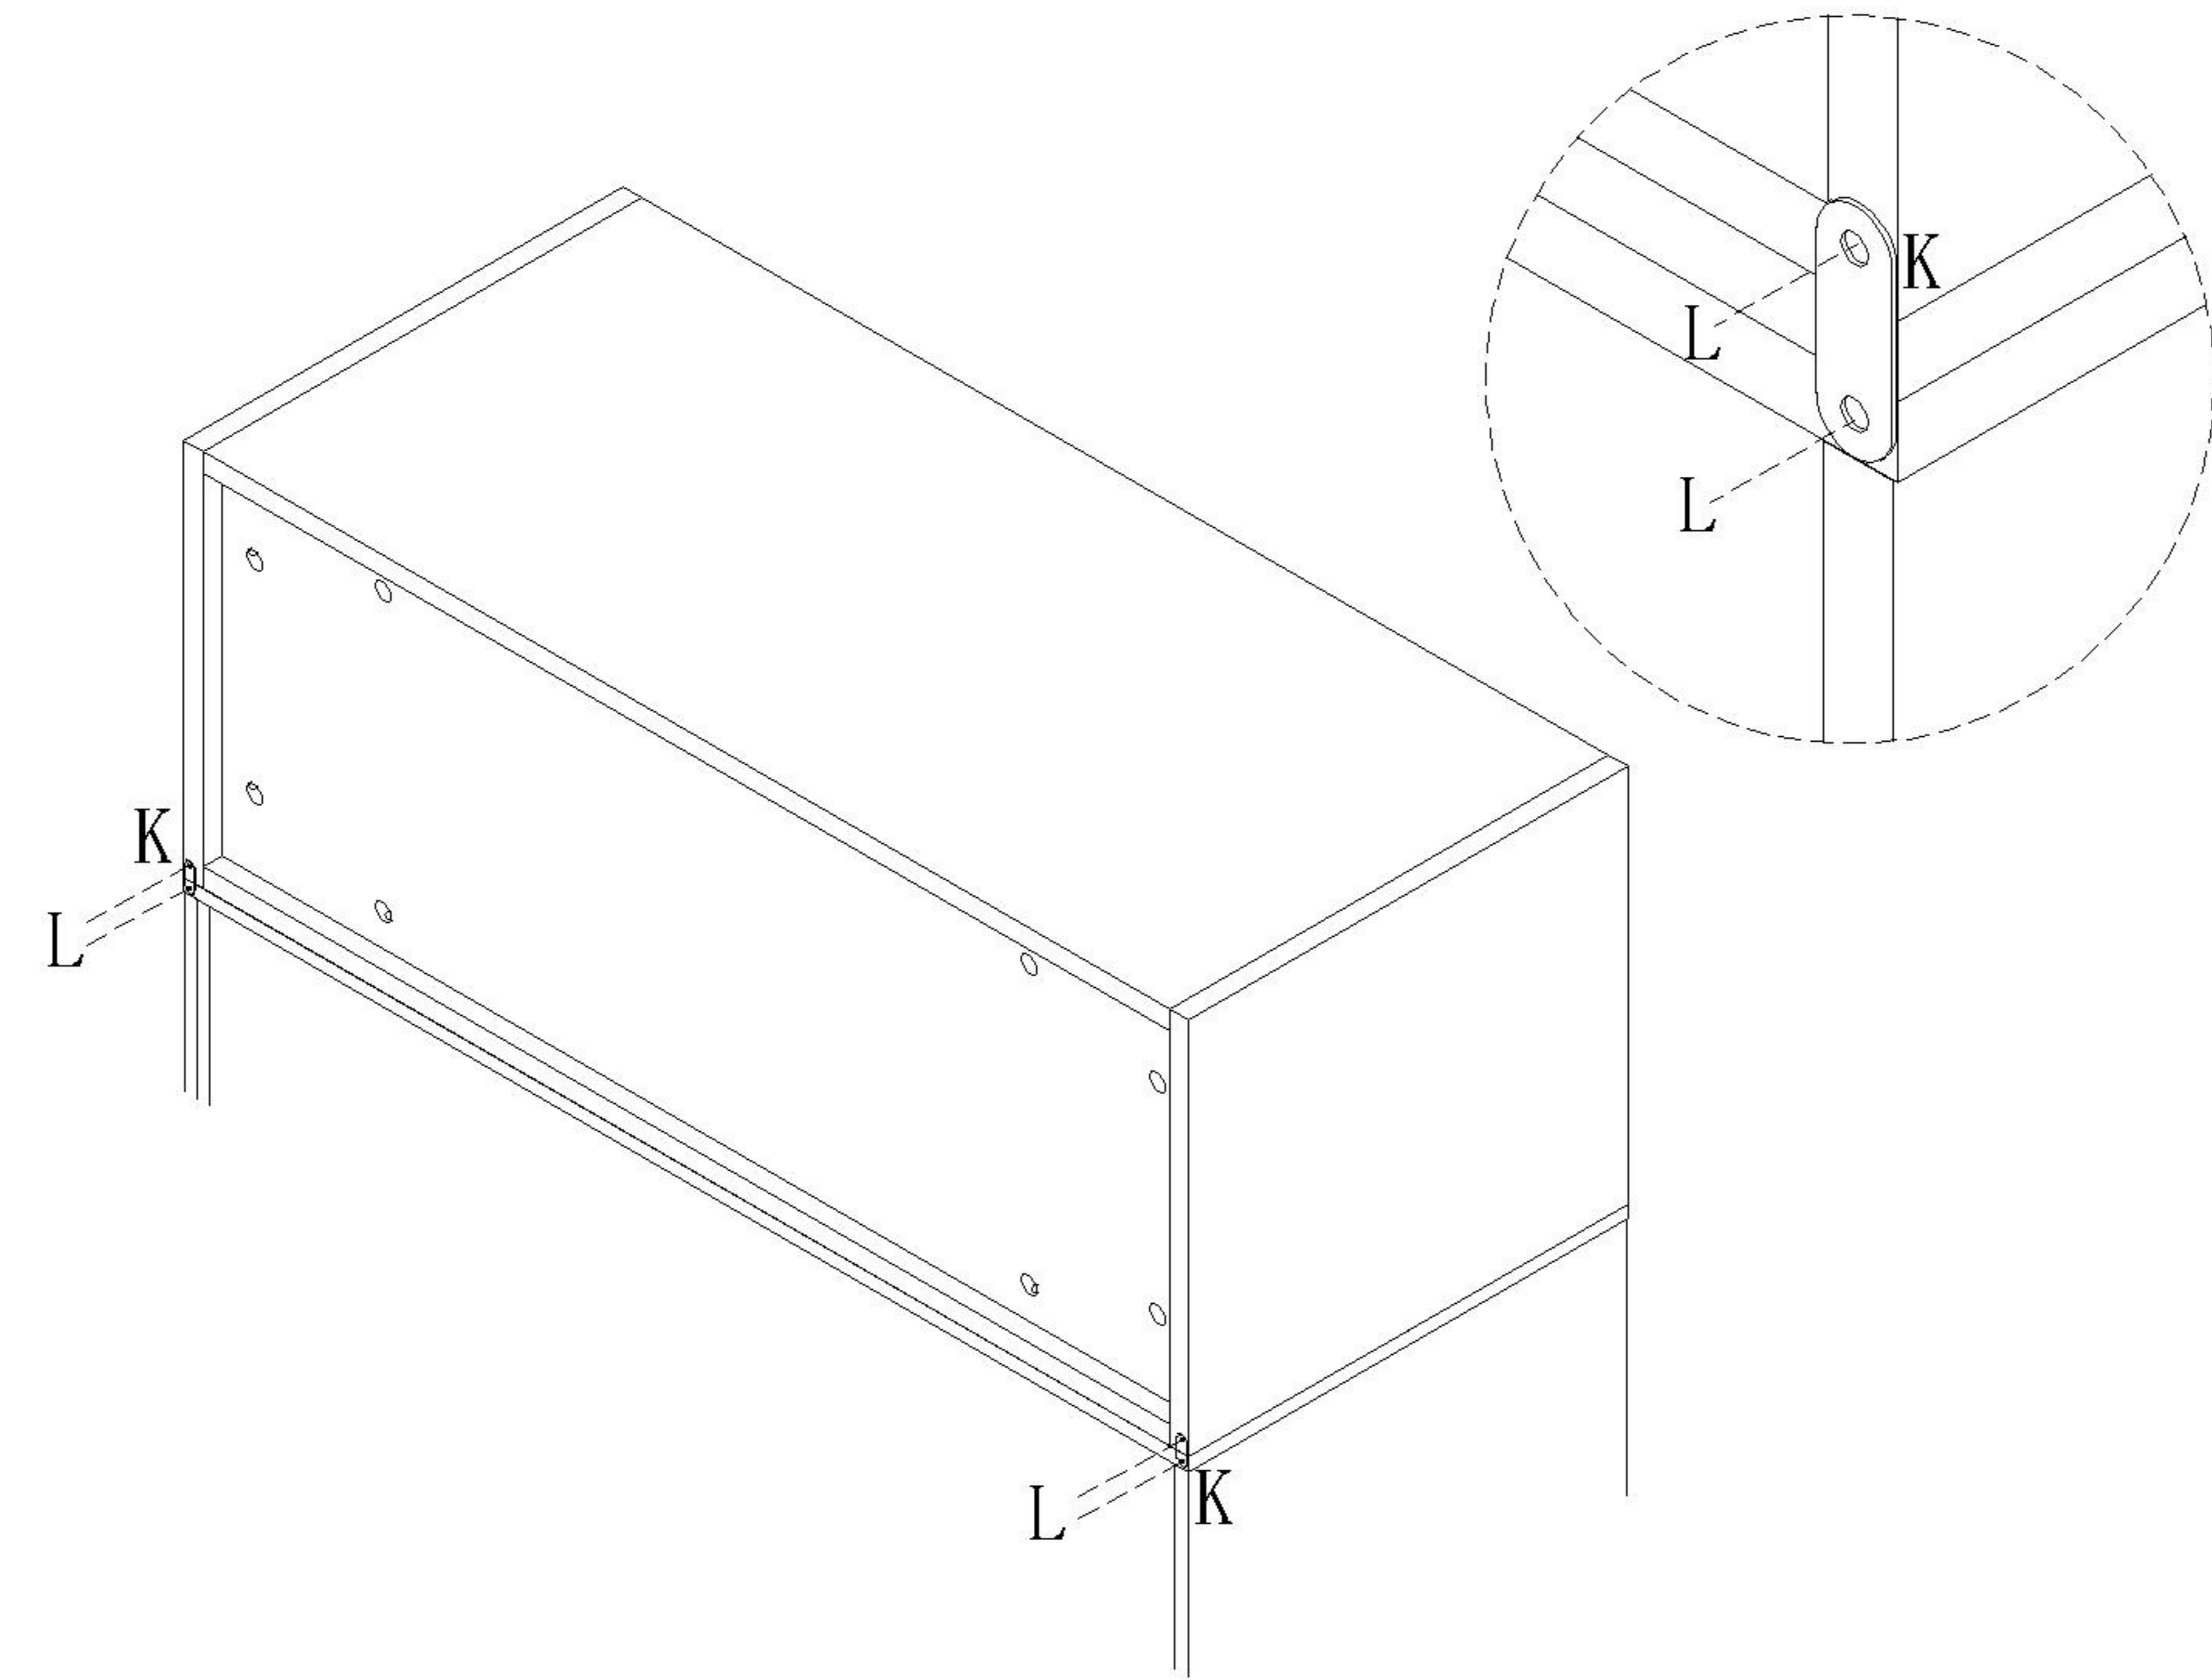

TV2G-A 0.8m

安装方法/
Installation method

(K)*2
(L)*4