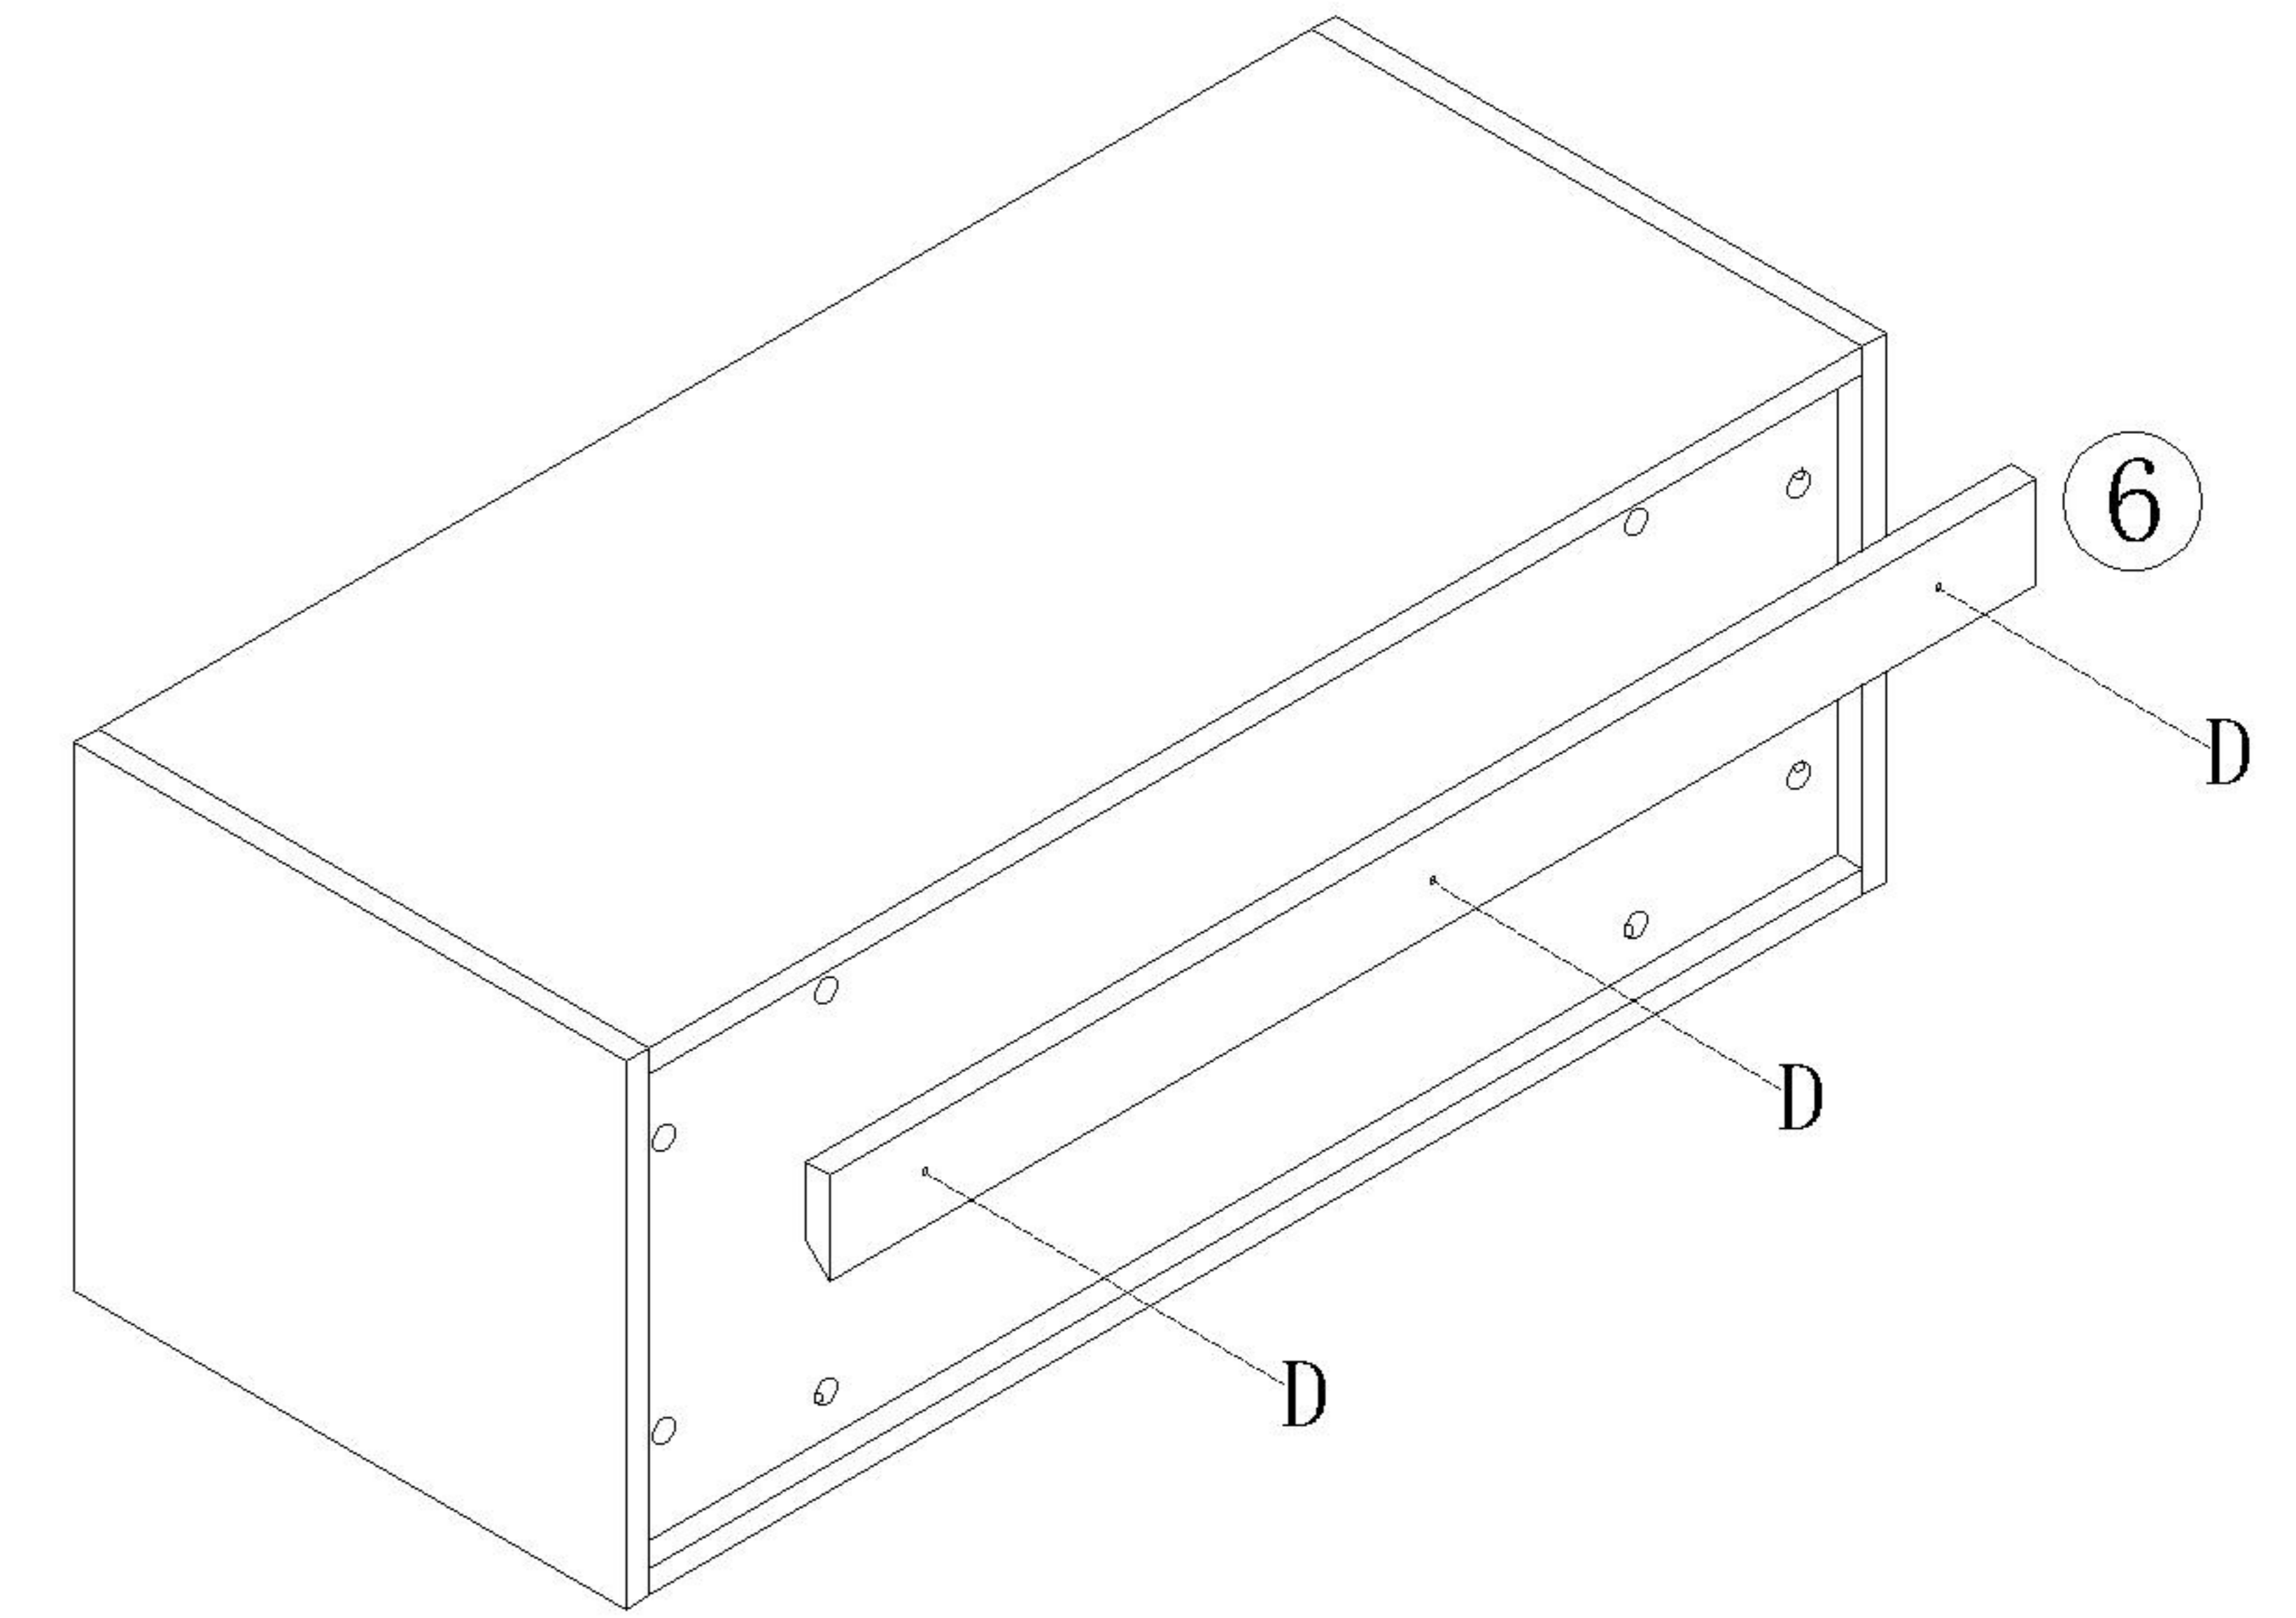

LINSY 林氏家居

五金表/Hardware list

部件表/Parts List

安装示意图/Assembly Instruction

产品名称 Model NO.	TV2G-A 0.8m
产品规格 Specification	796*348*300mm
安装工具 Tool	安装人数 Installer
	
	
冲击钻 Percussion drill	胶锤 Rubber hammer

 (A)* 17 大三合一锁饼(15mm) Three-in-one large lock	 (B)* 17 二合一螺杆(35mm) 2-in-1-screw	 (C)* 8 木榫Ø8x30mm wood tenon	 (D)* 3 自攻螺丝M4x25mm Self-tapping screw
 (E)* 3 膨胀胶粒 Expanded colloidal particle	 (F)* 3 镜钉 Mirror nail	 (G)* 14 自攻螺丝M4x20mm Self-tapping screw	 (H)* 1 隐藏两节导轨 Hide two guide rails
 (I)* 1 门板亚克力 Door panel acrylic	 (J)* 3 自攻螺丝M4x40mm Self-tapping screw	 (K)* 2 连接铁片 Connecting iron sheet	 (L)* 4 自攻螺丝M3.5x12mm Self-tapping screw
 (M)* 1 家具防倒器-白色 Anti-fall device			

(H)*2

(H)*2

4

TV2G-A 0.8m

安装方法/
Installation method

注意：翻门上方预留缝隙是设计用于翻门转动的空间，小心夹手，
 Note: The reserved gap above the door is designed to turn the door, be careful not to pinch your hands.

5

(D)*3