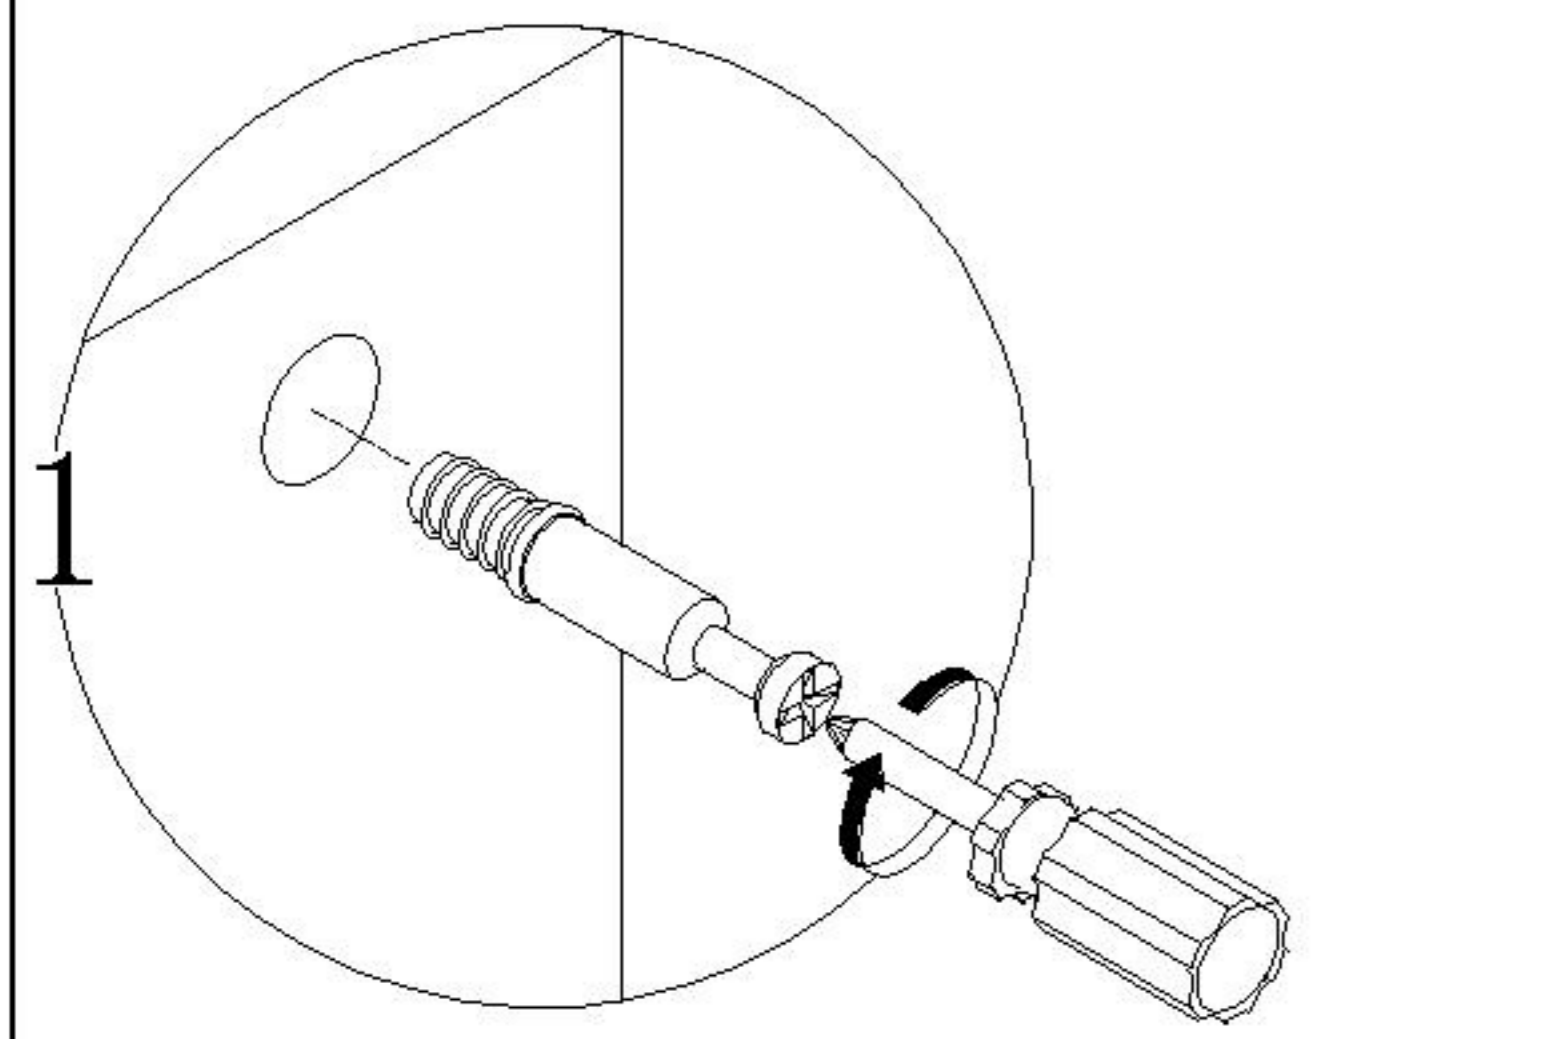

LINSY 林氏家居

五金表/Hardware list

部件表/Parts List

安装示意图/Assembly Instruction

产品名称 Model NO.	TV2G-A 0.8m
产品规格 Specification	796*348*300mm
安装工具 Tool	安装人数 Installer
	
	
冲击钻 Percussion drill	胶锤 Rubber hammer

 (A)* 17 大三合一锁饼(15mm) Three-in-one large lock	 (B)* 17 二合一螺杆(35mm) 2-in-1-screw	 (C)* 8 木榫Ø8x30mm wood tenon	 (D)* 3 自攻螺丝M4x25mm Self-tapping screw
 (E)* 3 膨胀胶粒 Expanded colloidal particle	 (F)* 3 镜钉 Mirror nail	 (G)* 14 自攻螺丝M4x20mm Self-tapping screw	 (H)* 1 隐藏两节导轨 Hide two guide rails
 (I)* 1 门板亚克力 Door panel acrylic	 (J)* 3 自攻螺丝M4x40mm Self-tapping screw	 (K)* 2 连接铁片 Connecting iron sheet	 (L)* 4 自攻螺丝M3.5x12mm Self-tapping screw
 (M)* 1 家具防倒器-白色 Anti-fall device			

编号NO.	名称Name	规格 (mm) Specification	数量QTY	材质Material
①	面底板Bottom board	766*348*15	2	三胺板Melamine
②	背板Back board	766*270*15	1	三胺板Melamine
③	右侧板Side board(R)	348*300*15	1	三胺板Melamine
④	左侧板Side board(L)	348*300*15	1	三胺板Melamine
⑤	饰条Decorative strip	762*58*15	1	三胺板Melamine
⑥	挂条Hanging board	762*58*15	2	三胺板Melamine

TV2G-A 0.8m

安装方法/
Installation method

大二合一
two-in-one

(A)*4

(B)*4

1

(A)*12

(B)*12