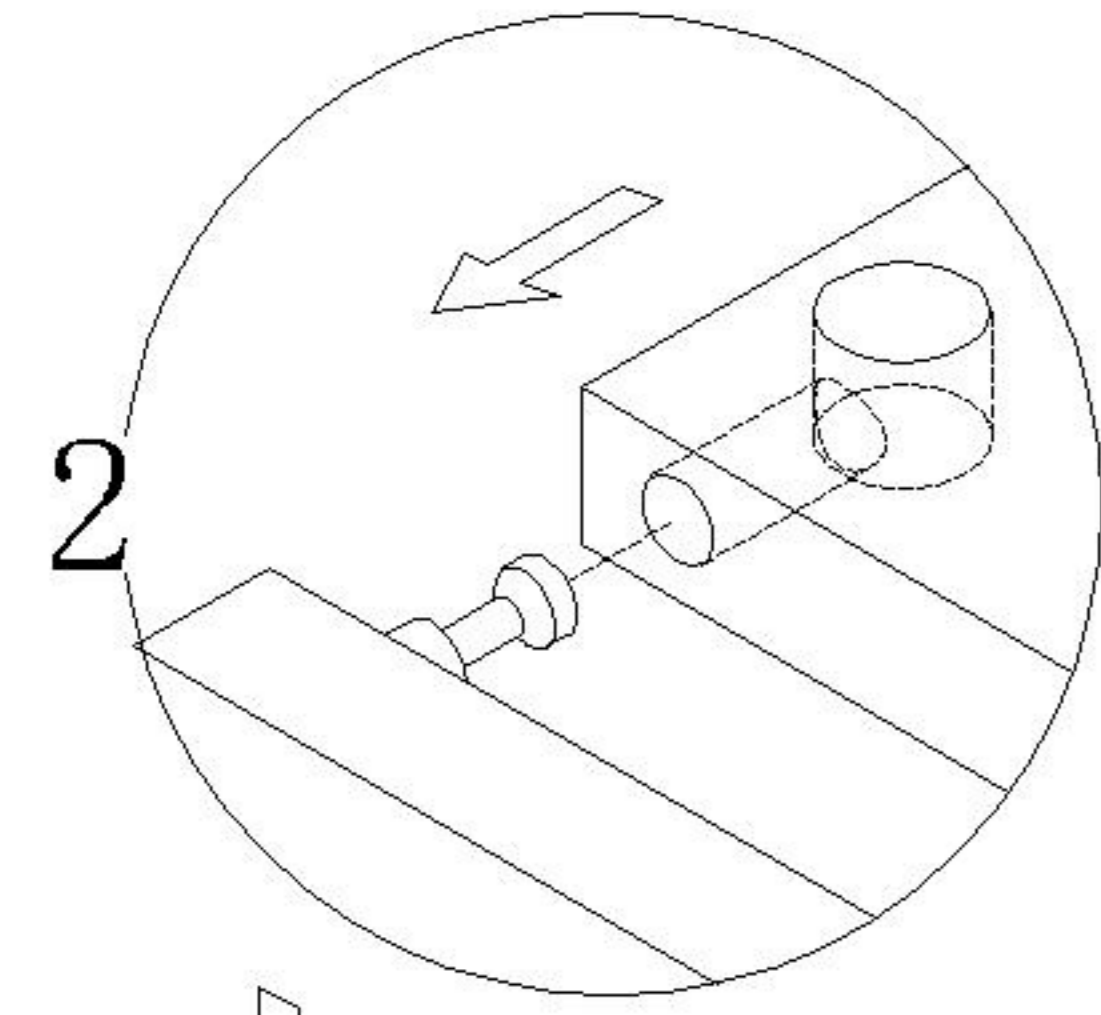

LINSY 林氏家居

五金表/Hardware list

部件表/Parts List

安装示意图/Assembly Instruction

产品名称 Model NO.	TV2G-A 0.8m
产品规格 Specification	796*348*300mm
安装工具 Tool	安装人数 Installer
	
	
冲击钻 Percussion drill	胶锤 Rubber hammer

 (A)* 17 大三合一锁饼(15mm) Three-in-one large lock	 (B)* 17 二合一螺杆(35mm) 2-in-1-screw	 (C)* 8 木榫Ø8x30mm wood tenon	 (D)* 3 自攻螺丝M4x25mm Self-tapping screw
 (E)* 3 膨胀胶粒 Expanded colloidal particle	 (F)* 3 镜钉 Mirror nail	 (G)* 14 自攻螺丝M4x20mm Self-tapping screw	 (H)* 1 隐藏两节导轨 Hide two guide rails
 (I)* 1 门板亚克力 Door panel acrylic	 (J)* 3 自攻螺丝M4x40mm Self-tapping screw	 (K)* 2 连接铁片 Connecting iron sheet	 (L)* 4 自攻螺丝M3.5x12mm Self-tapping screw
 (M)* 1 家具防倒器-白色 Anti-fall device			

编号NO.	名称Name	规格 (mm) Specification	数量QTY	材质Material
①	面底板Bottom board	766*348*15	2	三胺板Melamine
②	背板Back board	766*270*15	1	三胺板Melamine
③	右侧板Side board(R)	348*300*15	1	三胺板Melamine
④	左侧板Side board(L)	348*300*15	1	三胺板Melamine
⑤	饰条Decorative strip	762*58*15	1	三胺板Melamine
⑥	挂条Hanging board	762*58*15	2	三胺板Melamine

TV2G-A 0.8m

安装方法/
Installation method

大二合一
two-in-one

(A)*4

(B)*4

1

(A)*12

(B)*12