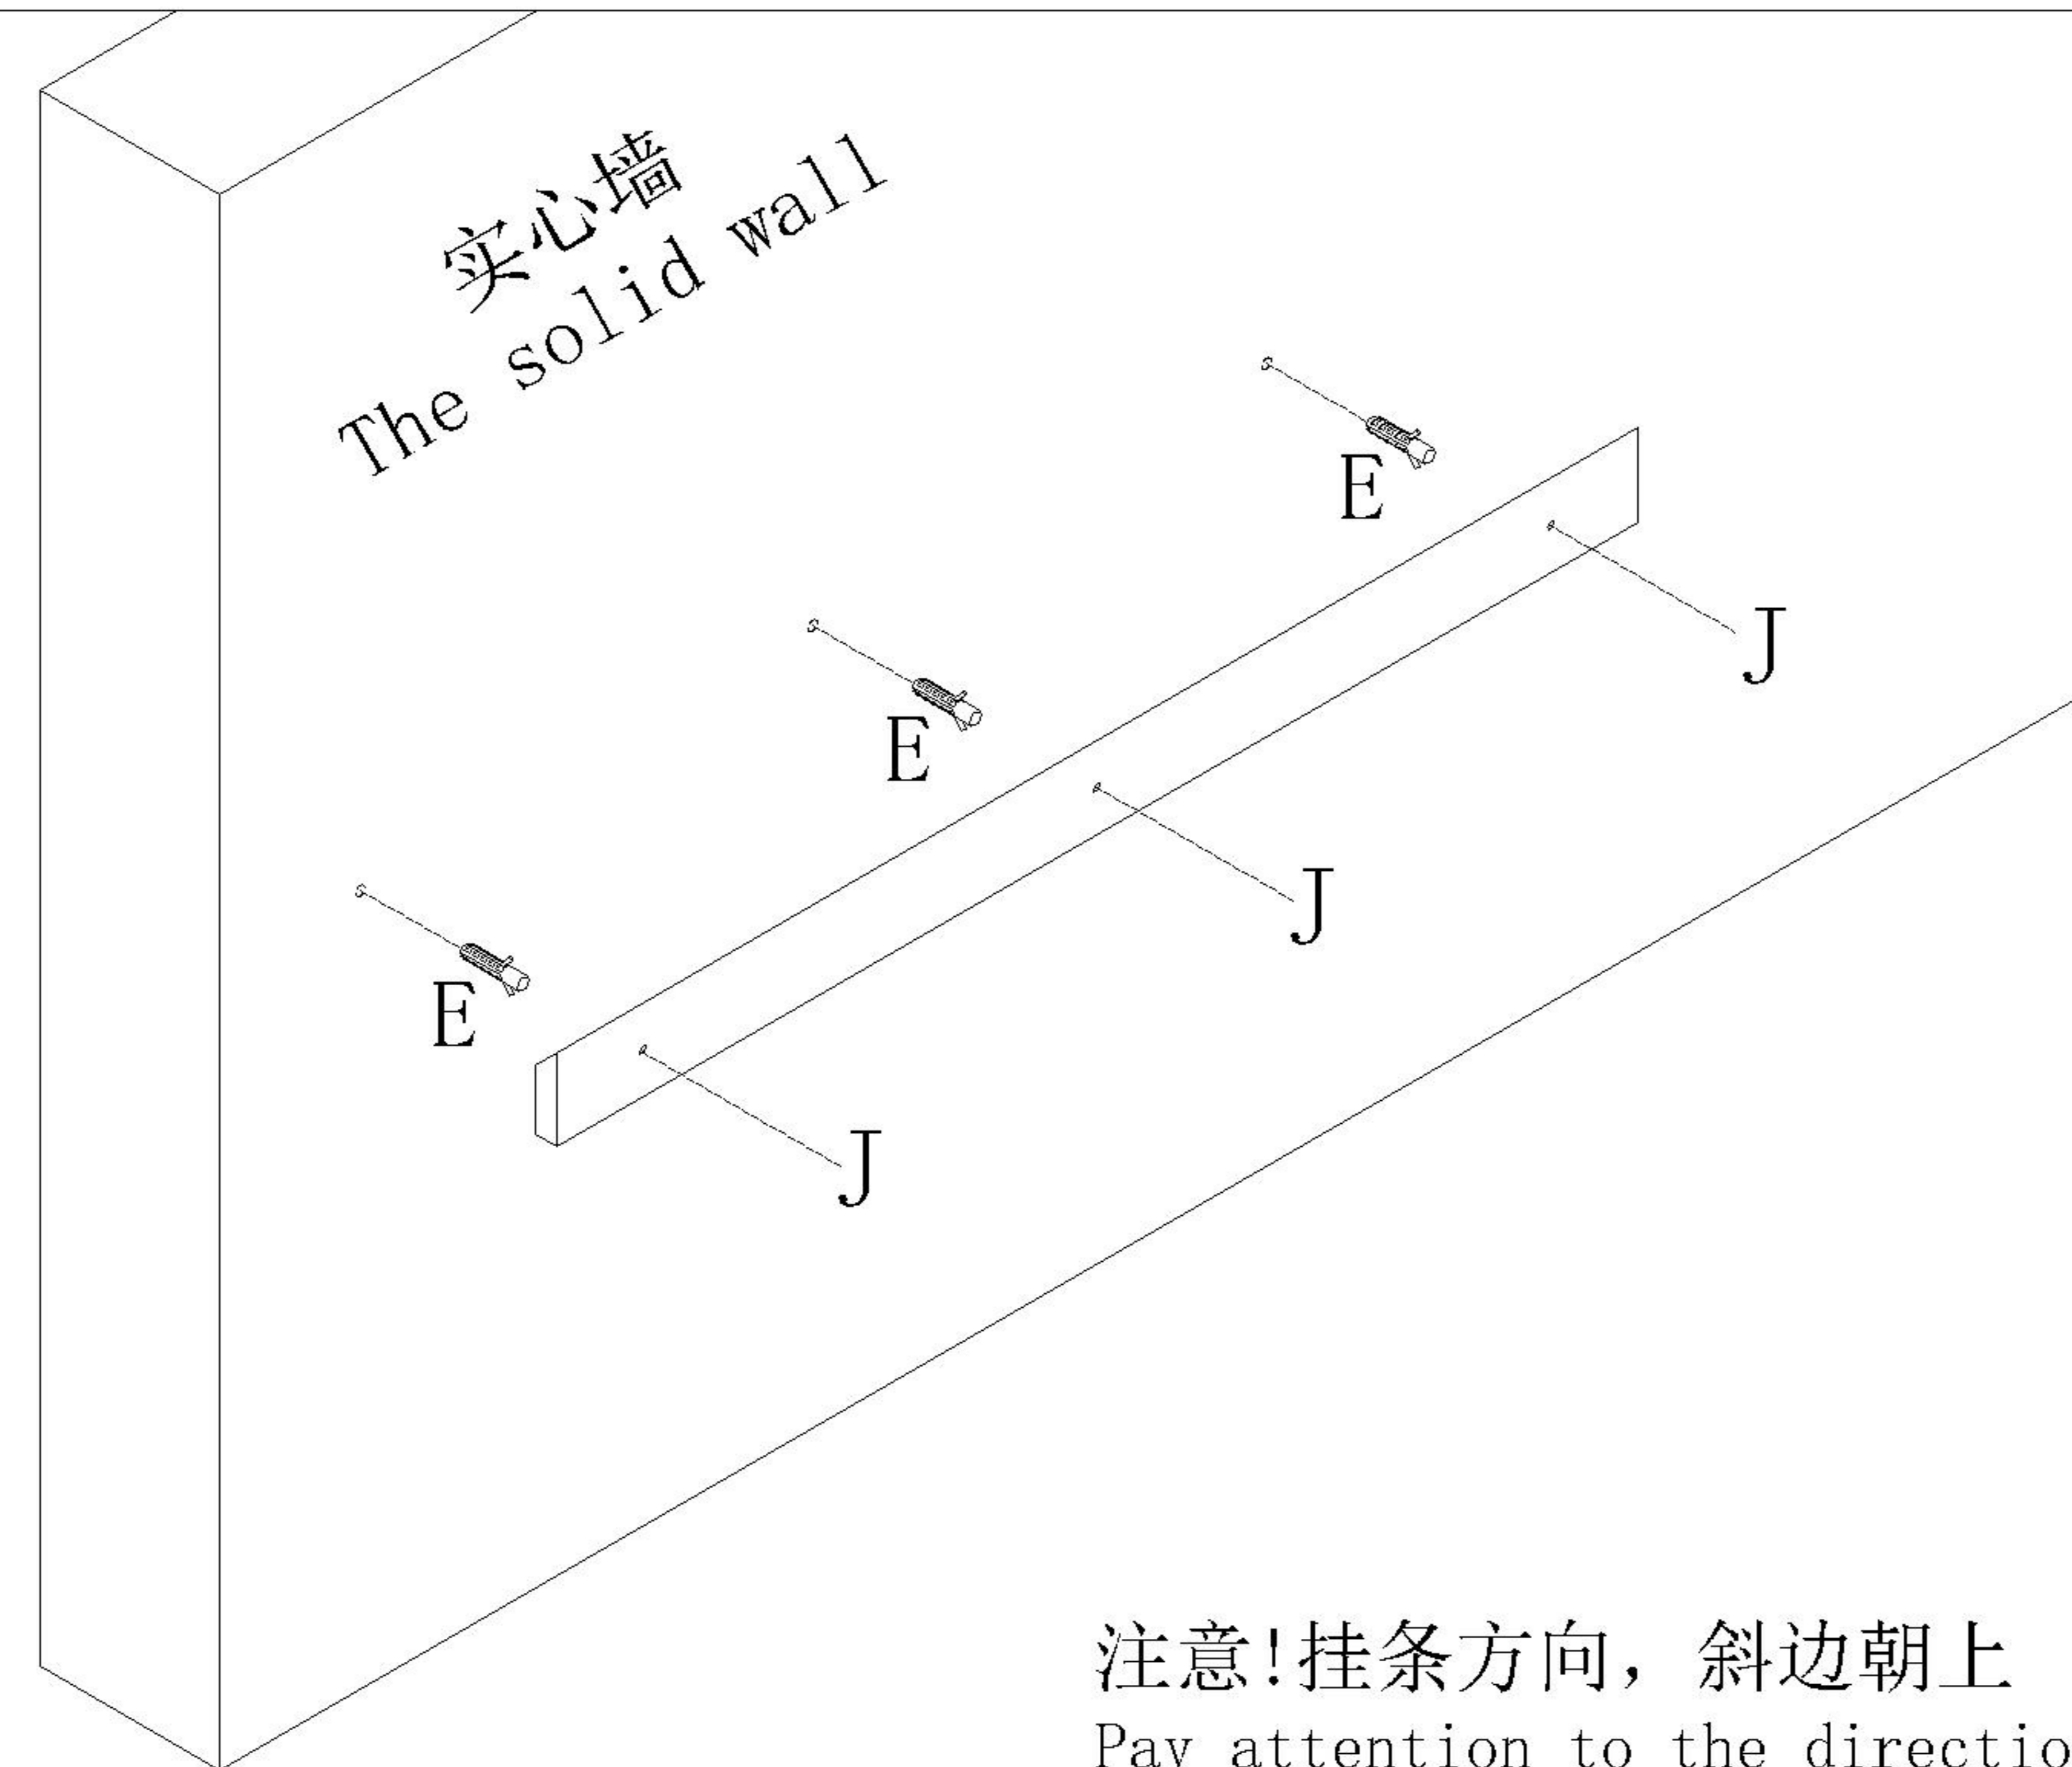

LINSY 林氏家居

五金表/Hardware list

部件表/Parts List

安装示意图/Assembly Instruction

产品名称 Model NO.	TV2G-A 0.8m
产品规格 Specification	796*348*300mm
安装工具 Tool	安装人数 Installer
	
	
冲击钻 Percussion drill	胶锤 Rubber hammer

 (A)* 17 大三合一锁饼(15mm) Three-in-one large lock	 (B)* 17 二合一螺杆(35mm) 2-in-1-screw	 (C)* 8 木榫Ø8x30mm wood tenon	 (D)* 3 自攻螺丝M4x25mm Self-tapping screw
 (E)* 3 膨胀胶粒 Expanded colloidal particle	 (F)* 3 镜钉 Mirror nail	 (G)* 14 自攻螺丝M4x20mm Self-tapping screw	 (H)* 1 隐藏两节导轨 Hide two guide rails
 (I)* 1 门板亚克力 Door panel acrylic	 (J)* 3 自攻螺丝M4x40mm Self-tapping screw	 (K)* 2 连接铁片 Connecting iron sheet	 (L)* 4 自攻螺丝M3.5x12mm Self-tapping screw
 (M)* 1 家具防倒器-白色 Anti-fall device			

注意！
 挂条方向，斜边朝下
 Pay attention to the direction of the hanging plate, with the beveled edge facing downward

6

(E)*3

(J)*3

注意！挂条方向，斜边朝上
 Pay attention to the direction of the hanging plate, with the beveled edge facing downward