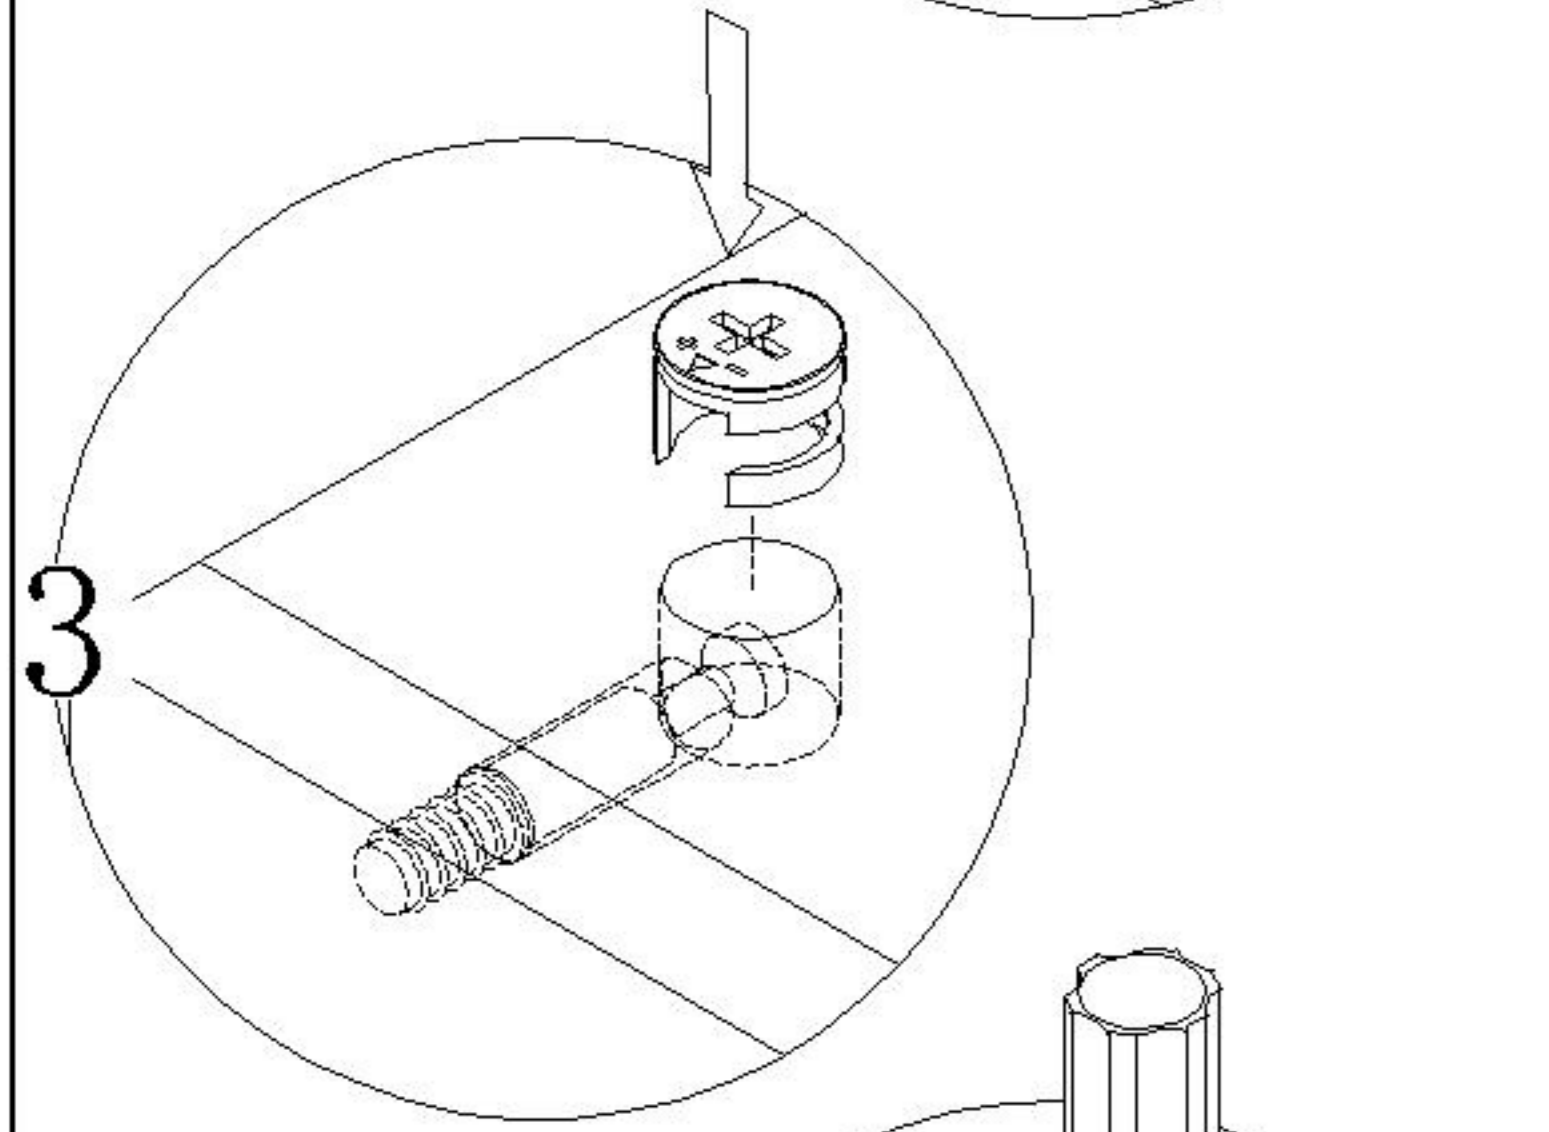

LINSY 林氏家居

五金表/Hardware list

部件表/Parts List

安装示意图/Assembly Instruction

产品名称 Model NO.	TV2G-A 0.8m
产品规格 Specification	796*348*300mm
安装工具 Tool	安装人数 Installer
	
	
冲击钻 Percussion drill	胶锤 Rubber hammer

 (A)* 17 大三合一锁饼(15mm) Three-in-one large lock	 (B)* 17 二合一螺杆(35mm) 2-in-1-screw	 (C)* 8 木榫Ø8x30mm wood tenon	 (D)* 3 自攻螺丝M4x25mm Self-tapping screw
 (E)* 3 膨胀胶粒 Expanded colloidal particle	 (F)* 3 镜钉 Mirror nail	 (G)* 14 自攻螺丝M4x20mm Self-tapping screw	 (H)* 1 隐藏两节导轨 Hide two guide rails
 (I)* 1 门板亚克力 Door panel acrylic	 (J)* 3 自攻螺丝M4x40mm Self-tapping screw	 (K)* 2 连接铁片 Connecting iron sheet	 (L)* 4 自攻螺丝M3.5x12mm Self-tapping screw
 (M)* 1 家具防倒器-白色 Anti-fall device			

编号NO.	名称Name	规格 (mm) Specification	数量QTY	材质Material
①	面底板Bottom board	766*348*15	2	三胺板Melamine
②	背板Back board	766*270*15	1	三胺板Melamine
③	右侧板Side board(R)	348*300*15	1	三胺板Melamine
④	左侧板Side board(L)	348*300*15	1	三胺板Melamine
⑤	饰条Decorative strip	762*58*15	1	三胺板Melamine
⑥	挂条Hanging board	762*58*15	2	三胺板Melamine

TV2G-A 0.8m

安装方法/
Installation method

大二合一
two-in-one

(A)*4

(B)*4

1

(A)*12

(B)*12