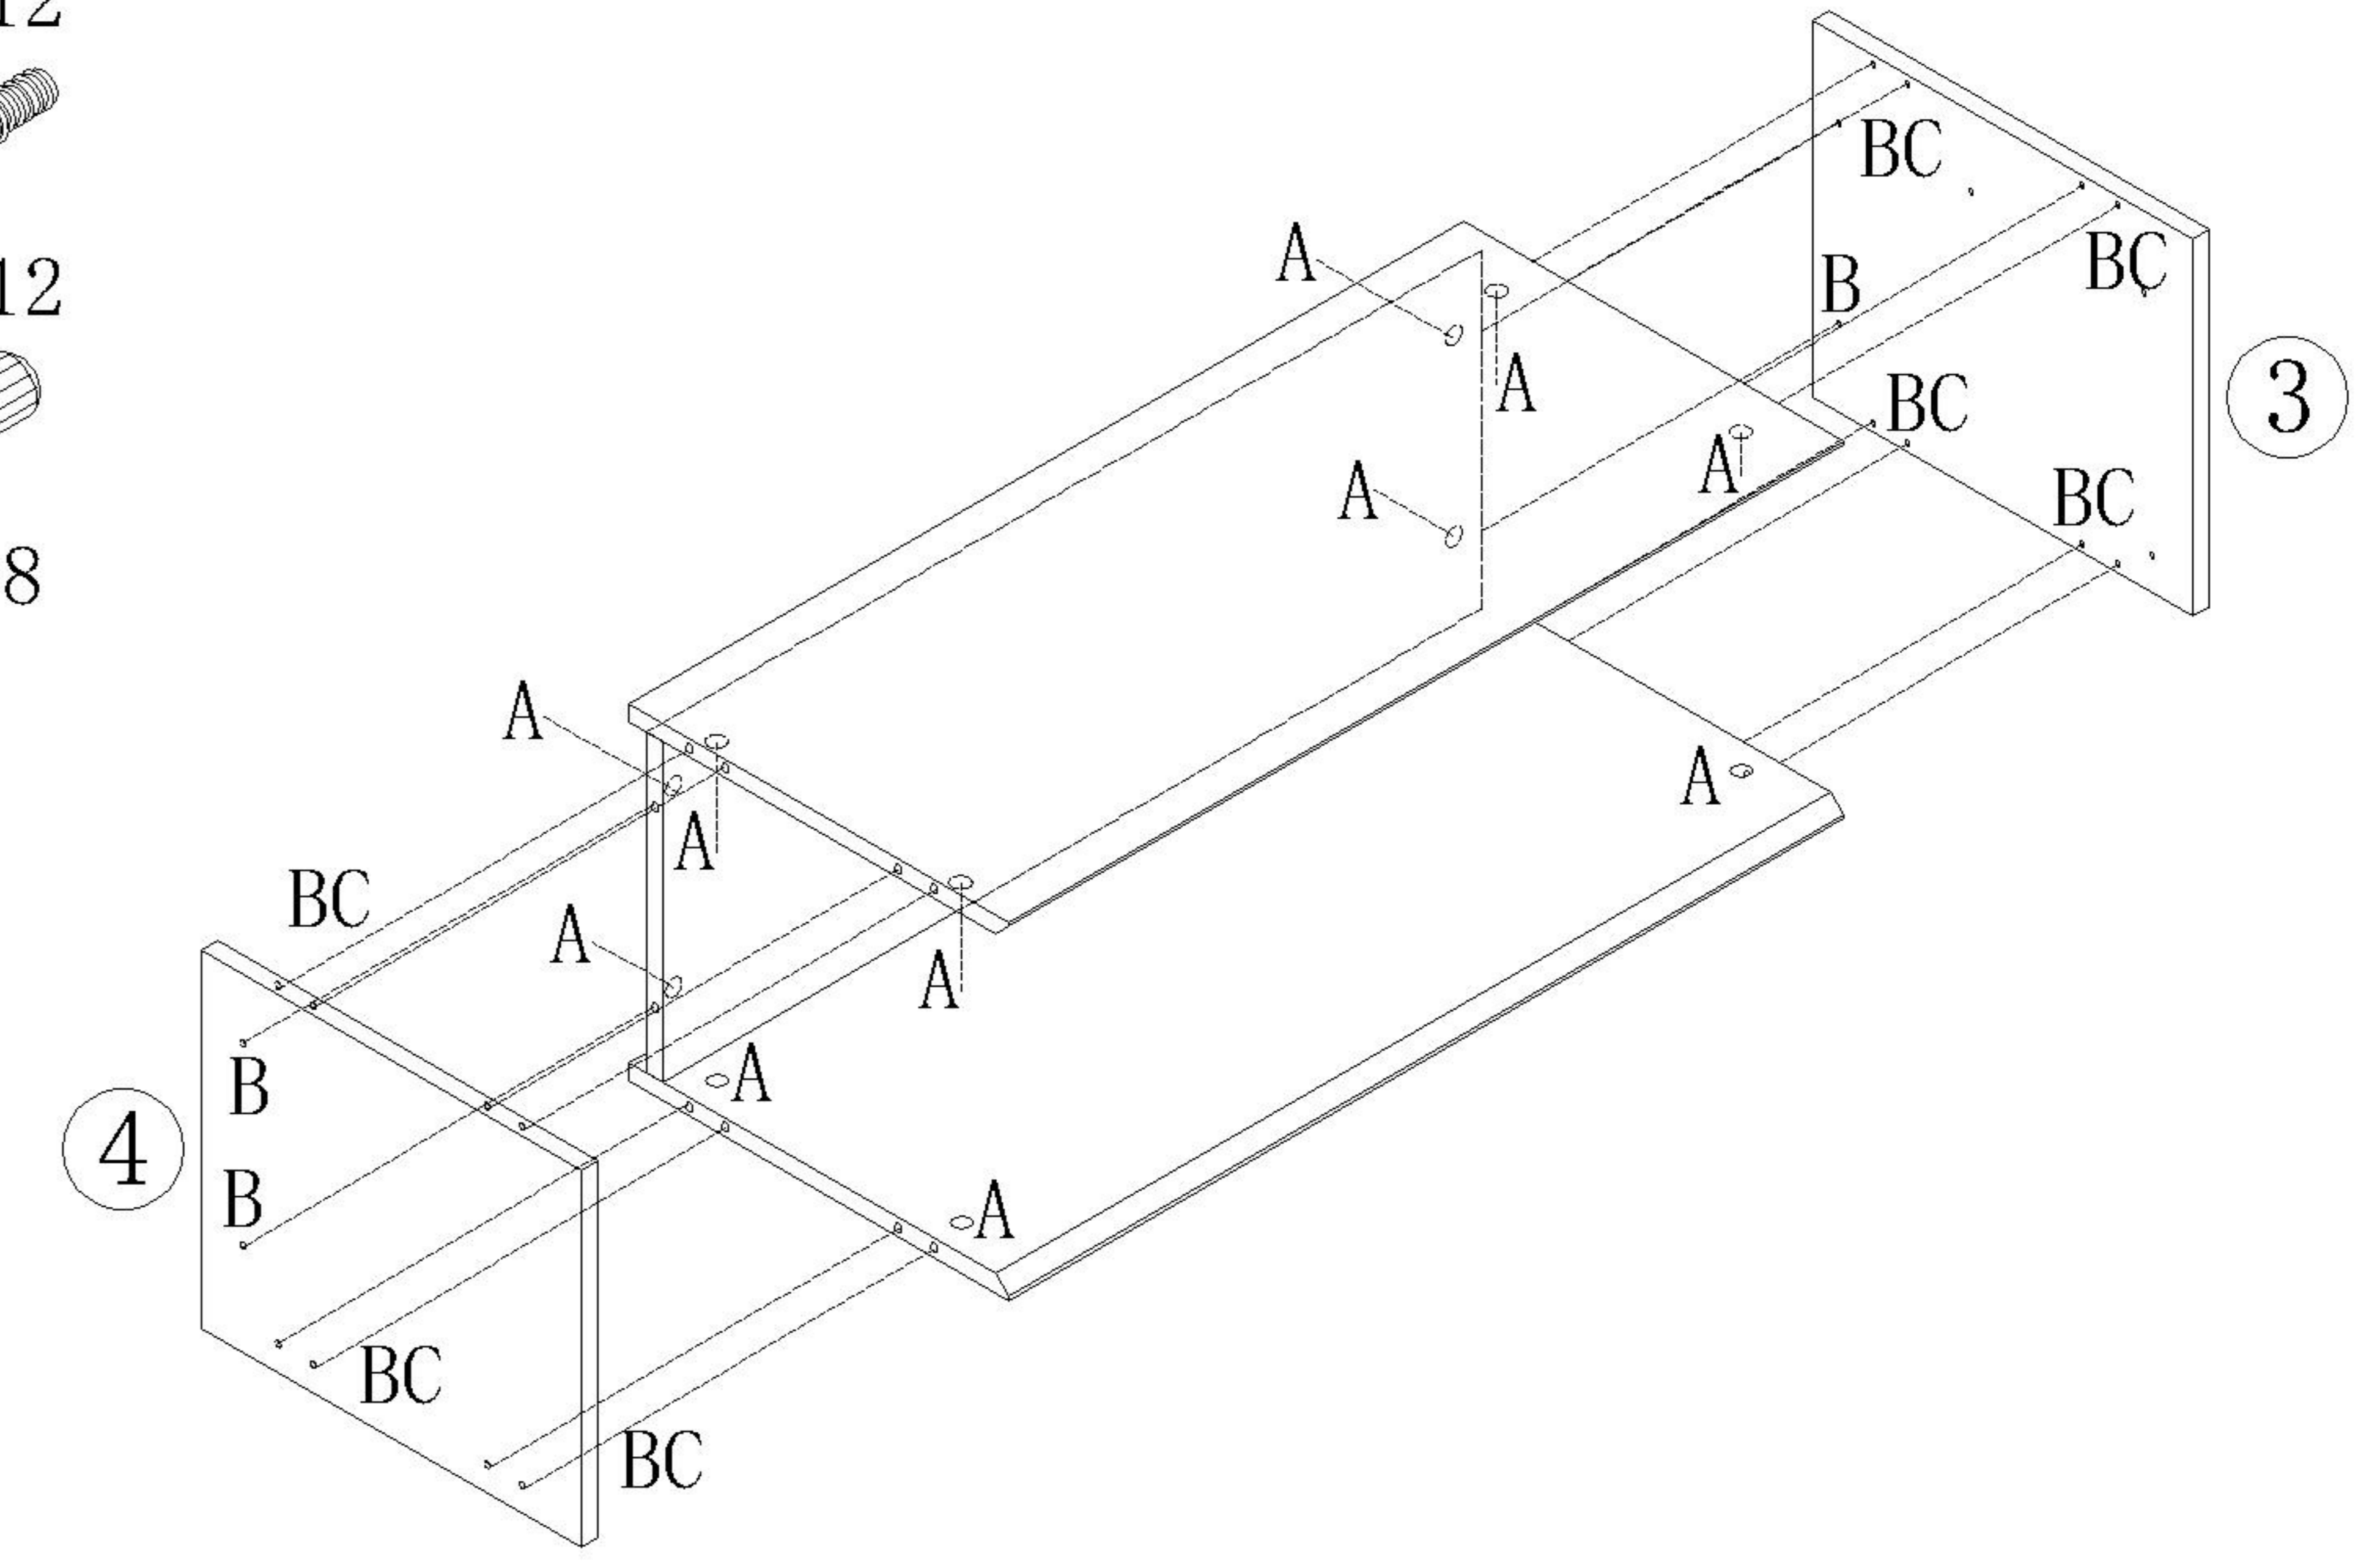

1

(A)*12

(B)*12

(C)*8