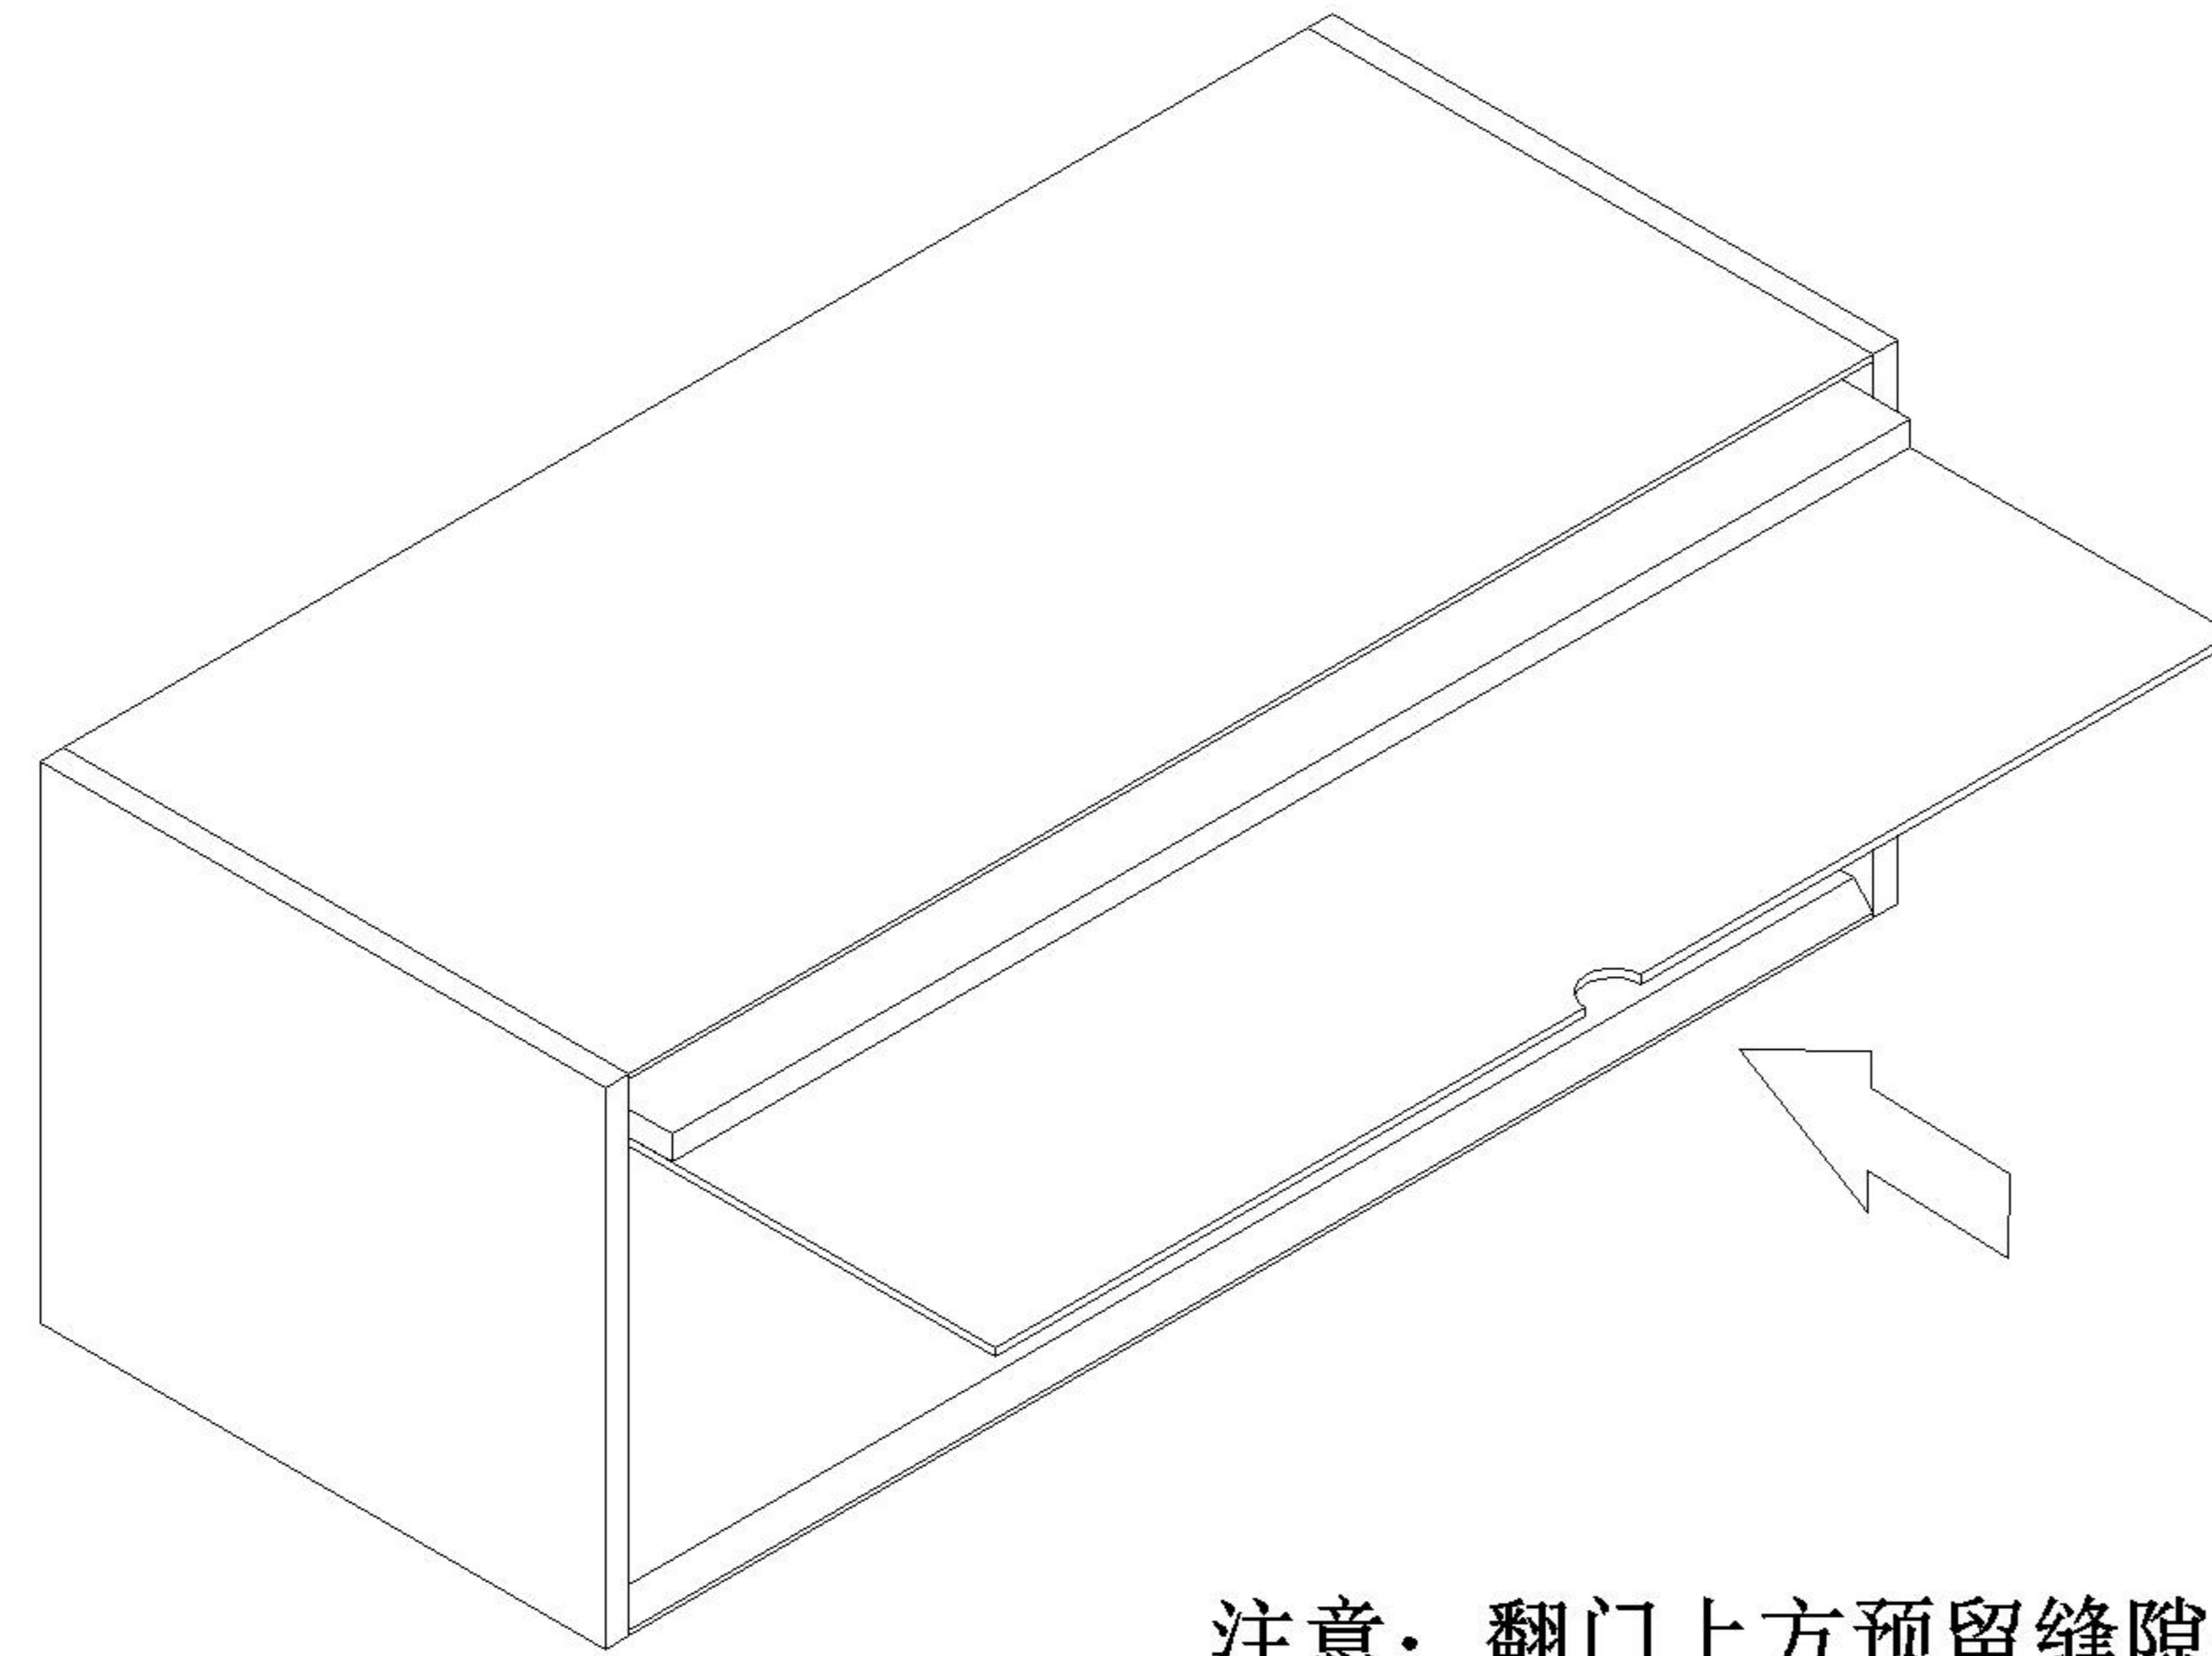

LINSY 林氏家居

五金表/Hardware list

部件表/Parts List

安装示意图/Assembly Instruction

产品名称 Model NO.	TV2G-A 0.8m
产品规格 Specification	796*348*300mm
安装工具 Tool	安装人数 Installer
	
	
冲击钻 Percussion drill	胶锤 Rubber hammer

 (A)* 17 大三合一锁饼(15mm) Three-in-one large lock	 (B)* 17 二合一螺杆(35mm) 2-in-1-screw	 (C)* 8 木榫Ø8x30mm wood tenon	 (D)* 3 自攻螺丝M4x25mm Self-tapping screw
 (E)* 3 膨胀胶粒 Expanded colloidal particle	 (F)* 3 镜钉 Mirror nail	 (G)* 14 自攻螺丝M4x20mm Self-tapping screw	 (H)* 1 隐藏两节导轨 Hide two guide rails
 (I)* 1 门板亚克力 Door panel acrylic	 (J)* 3 自攻螺丝M4x40mm Self-tapping screw	 (K)* 2 连接铁片 Connecting iron sheet	 (L)* 4 自攻螺丝M3.5x12mm Self-tapping screw
 (M)* 1 家具防倒器-白色 Anti-fall device			

(H)*2

(H)*2

4

TV2G-A 0.8m

安装方法/
Installation method

注意：翻门上方预留缝隙是设计用于翻门转动的空间，小心夹手，
 Note: The reserved gap above the door is designed to turn the door, be careful not to pinch your hands.

5

(D)*3