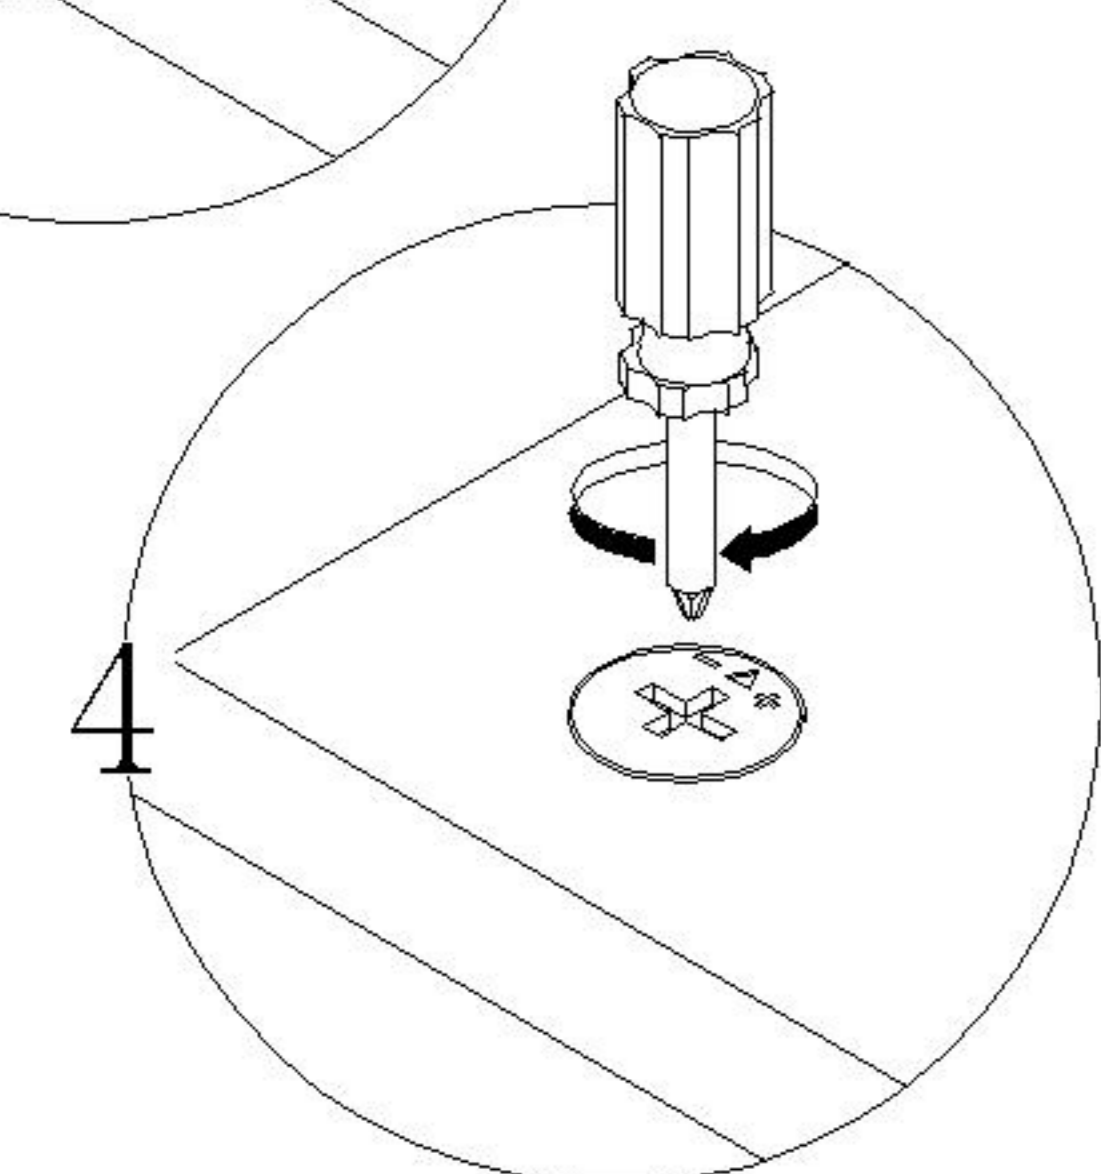

LINSY 林氏家居

五金表/Hardware list

部件表/Parts List

安装示意图/Assembly Instruction

产品名称 Model NO.	TV2G-A 0.8m
产品规格 Specification	796*348*300mm
安装工具 Tool	安装人数 Installer
	
	
冲击钻 Percussion drill	胶锤 Rubber hammer

 (A)* 17 大三合一锁饼(15mm) Three-in-one large lock	 (B)* 17 二合一螺杆(35mm) 2-in-1-screw	 (C)* 8 木榫Ø8x30mm wood tenon	 (D)* 3 自攻螺丝M4x25mm Self-tapping screw
 (E)* 3 膨胀胶粒 Expanded colloidal particle	 (F)* 3 镜钉 Mirror nail	 (G)* 14 自攻螺丝M4x20mm Self-tapping screw	 (H)* 1 隐藏两节导轨 Hide two guide rails
 (I)* 1 门板亚克力 Door panel acrylic	 (J)* 3 自攻螺丝M4x40mm Self-tapping screw	 (K)* 2 连接铁片 Connecting iron sheet	 (L)* 4 自攻螺丝M3.5x12mm Self-tapping screw
 (M)* 1 家具防倒器-白色 Anti-fall device			

编号NO.	名称Name	规格 (mm) Specification	数量QTY	材质Material
①	面底板Bottom board	766*348*15	2	三胺板Melamine
②	背板Back board	766*270*15	1	三胺板Melamine
③	右侧板Side board(R)	348*300*15	1	三胺板Melamine
④	左侧板Side board(L)	348*300*15	1	三胺板Melamine
⑤	饰条Decorative strip	762*58*15	1	三胺板Melamine
⑥	挂条Hanging board	762*58*15	2	三胺板Melamine

TV2G-A 0.8m

安装方法/
Installation method

大二合一
two-in-one

(A)*4

(B)*4

1

(A)*12

(B)*12