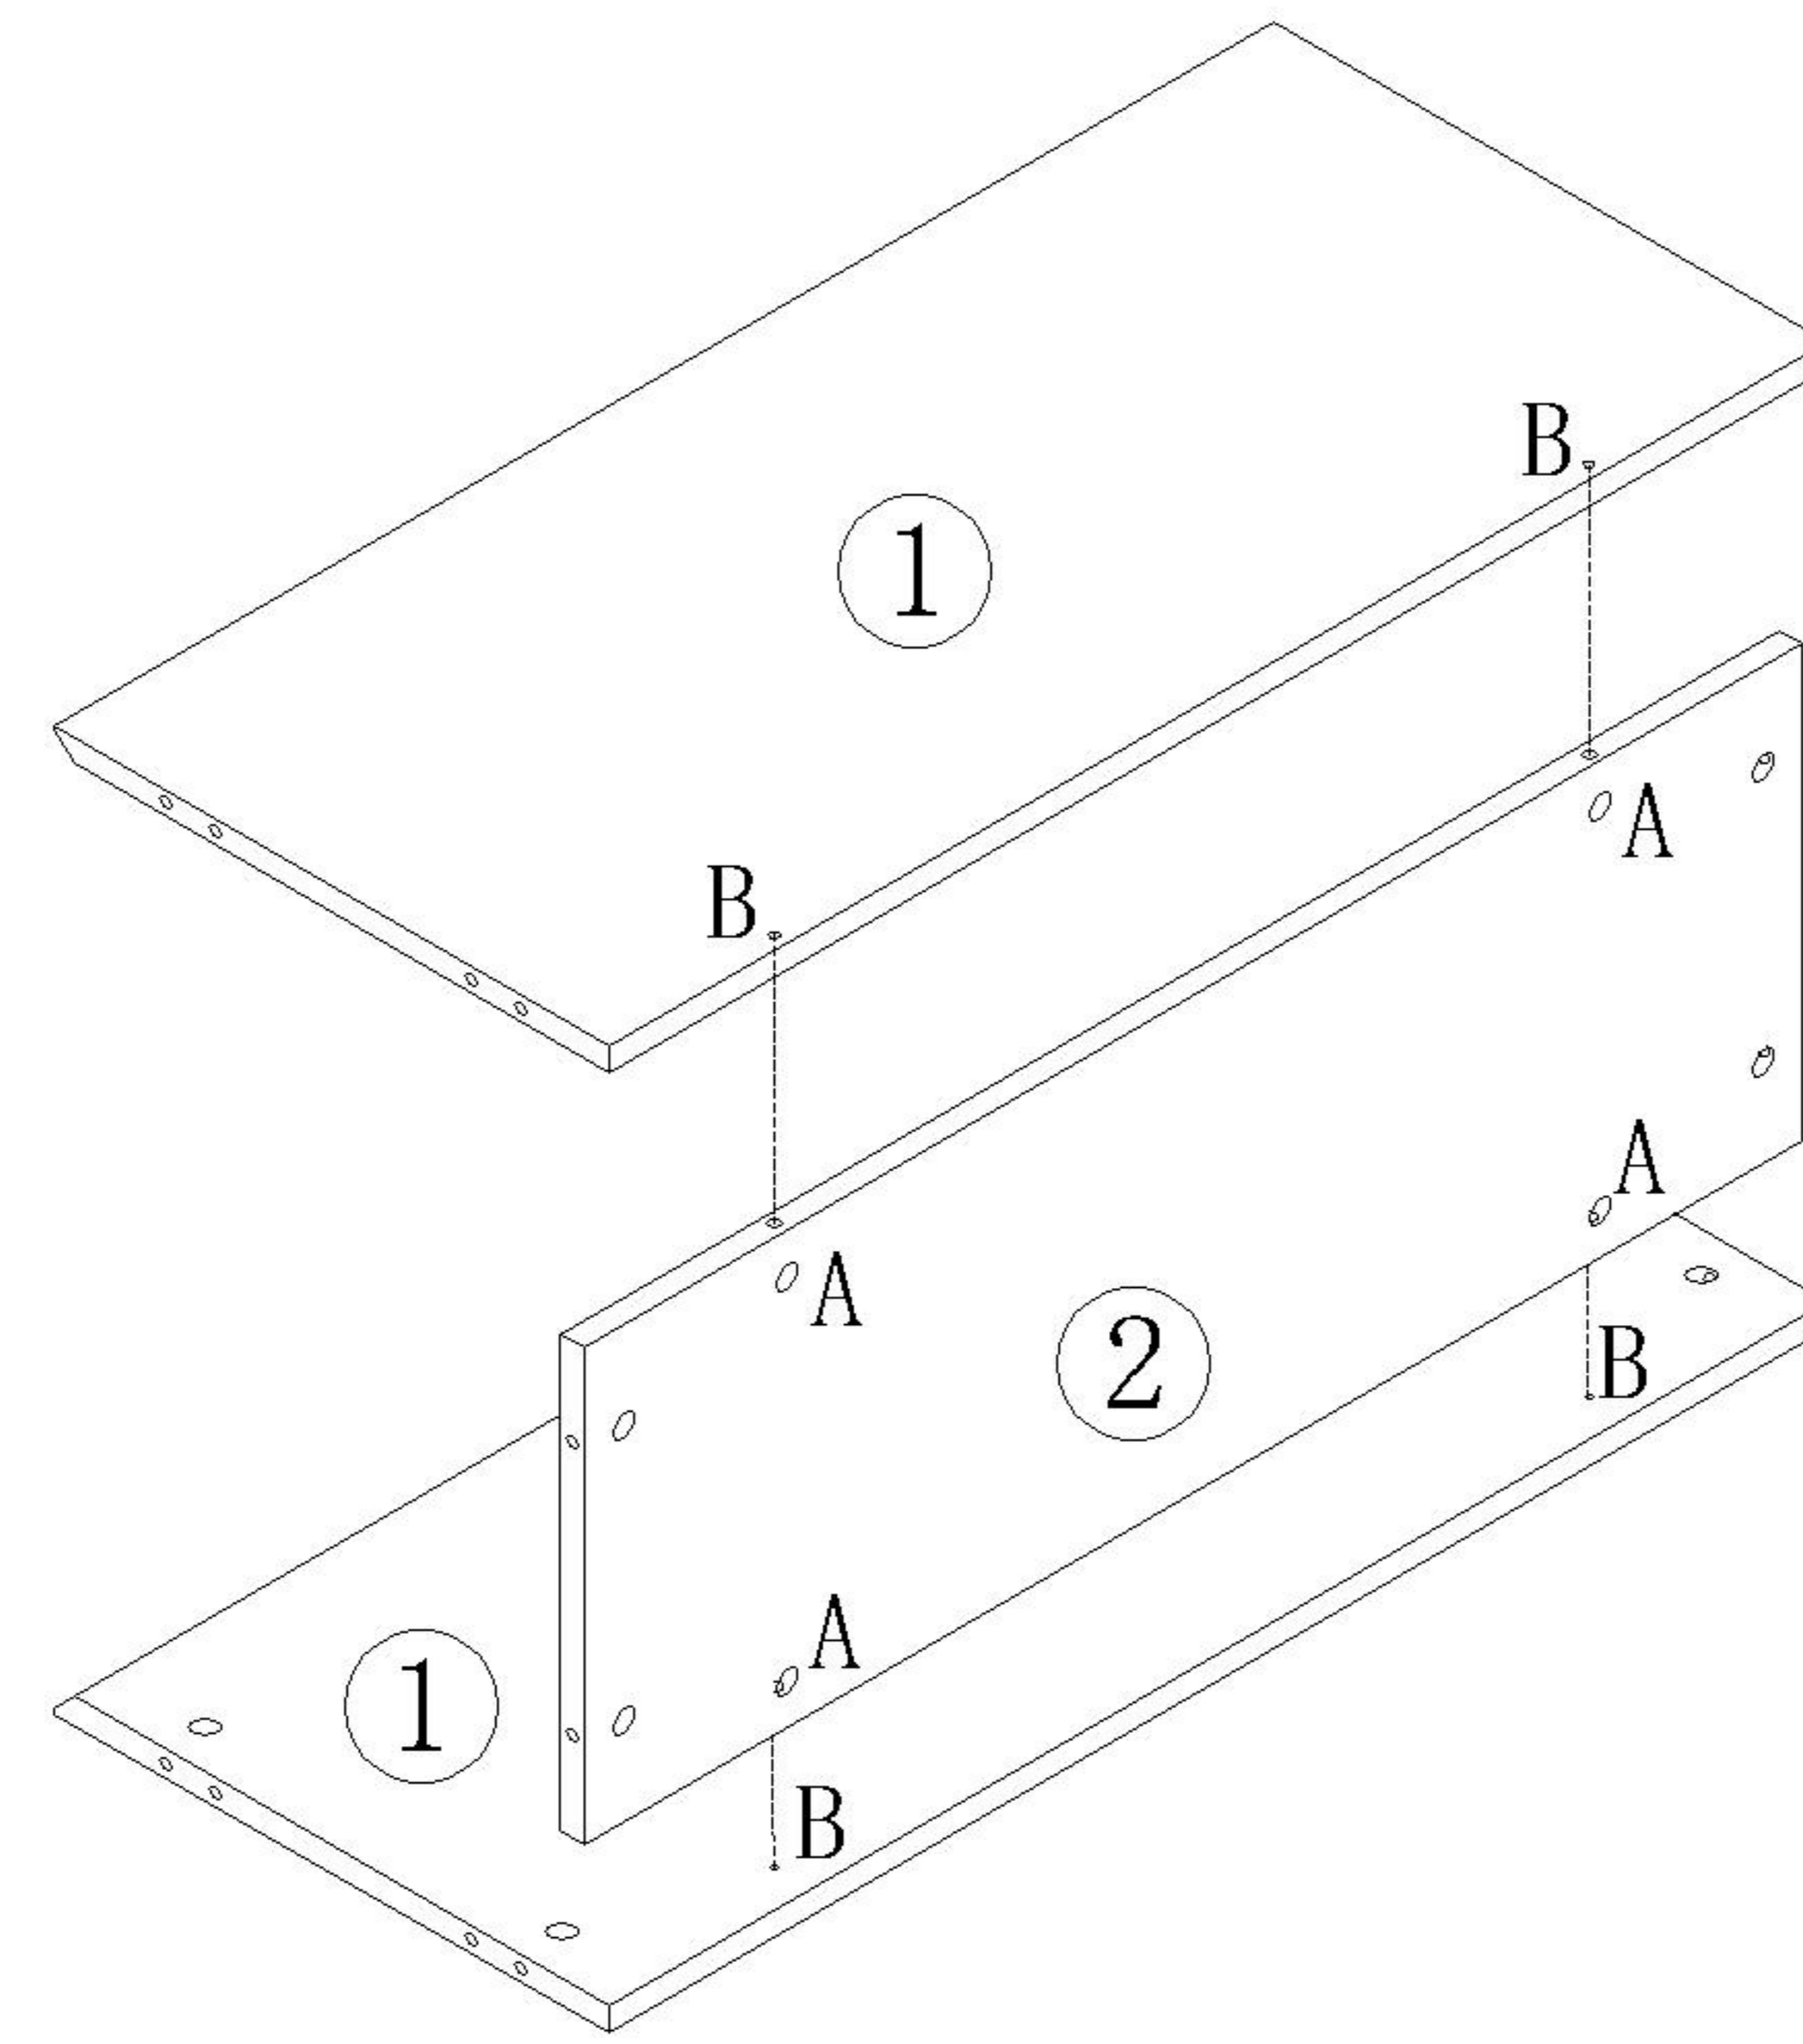

LINSY 林氏家居

五金表/Hardware list

部件表/Parts List

安装示意图/Assembly Instruction

产品名称 Model NO.	TV2G-A 0.8m
产品规格 Specification	796*348*300mm
安装工具 Tool	安装人数 Installer
	
	
冲击钻 Percussion drill	胶锤 Rubber hammer

 (A)* 17 大三合一锁饼(15mm) Three-in-one large lock	 (B)* 17 二合一螺杆(35mm) 2-in-1-screw	 (C)* 8 木榫Ø8x30mm wood tenon	 (D)* 3 自攻螺丝M4x25mm Self-tapping screw
 (E)* 3 膨胀胶粒 Expanded colloidal particle	 (F)* 3 镜钉 Mirror nail	 (G)* 14 自攻螺丝M4x20mm Self-tapping screw	 (H)* 1 隐藏两节导轨 Hide two guide rails
 (I)* 1 门板亚克力 Door panel acrylic	 (J)* 3 自攻螺丝M4x40mm Self-tapping screw	 (K)* 2 连接铁片 Connecting iron sheet	 (L)* 4 自攻螺丝M3.5x12mm Self-tapping screw
 (M)* 1 家具防倒器-白色 Anti-fall device			

编号NO.	名称Name	规格 (mm) Specification	数量QTY	材质Material
①	面底板Bottom board	766*348*15	2	三胺板Melamine
②	背板Back board	766*270*15	1	三胺板Melamine
③	右侧板Side board(R)	348*300*15	1	三胺板Melamine
④	左侧板Side board(L)	348*300*15	1	三胺板Melamine
⑤	饰条Decorative strip	762*58*15	1	三胺板Melamine
⑥	挂条Hanging board	762*58*15	2	三胺板Melamine

TV2G-A 0.8m

安装方法/
Installation method

大二合一
two-in-one

(A)*4

(B)*4

1

(A)*12

(B)*12