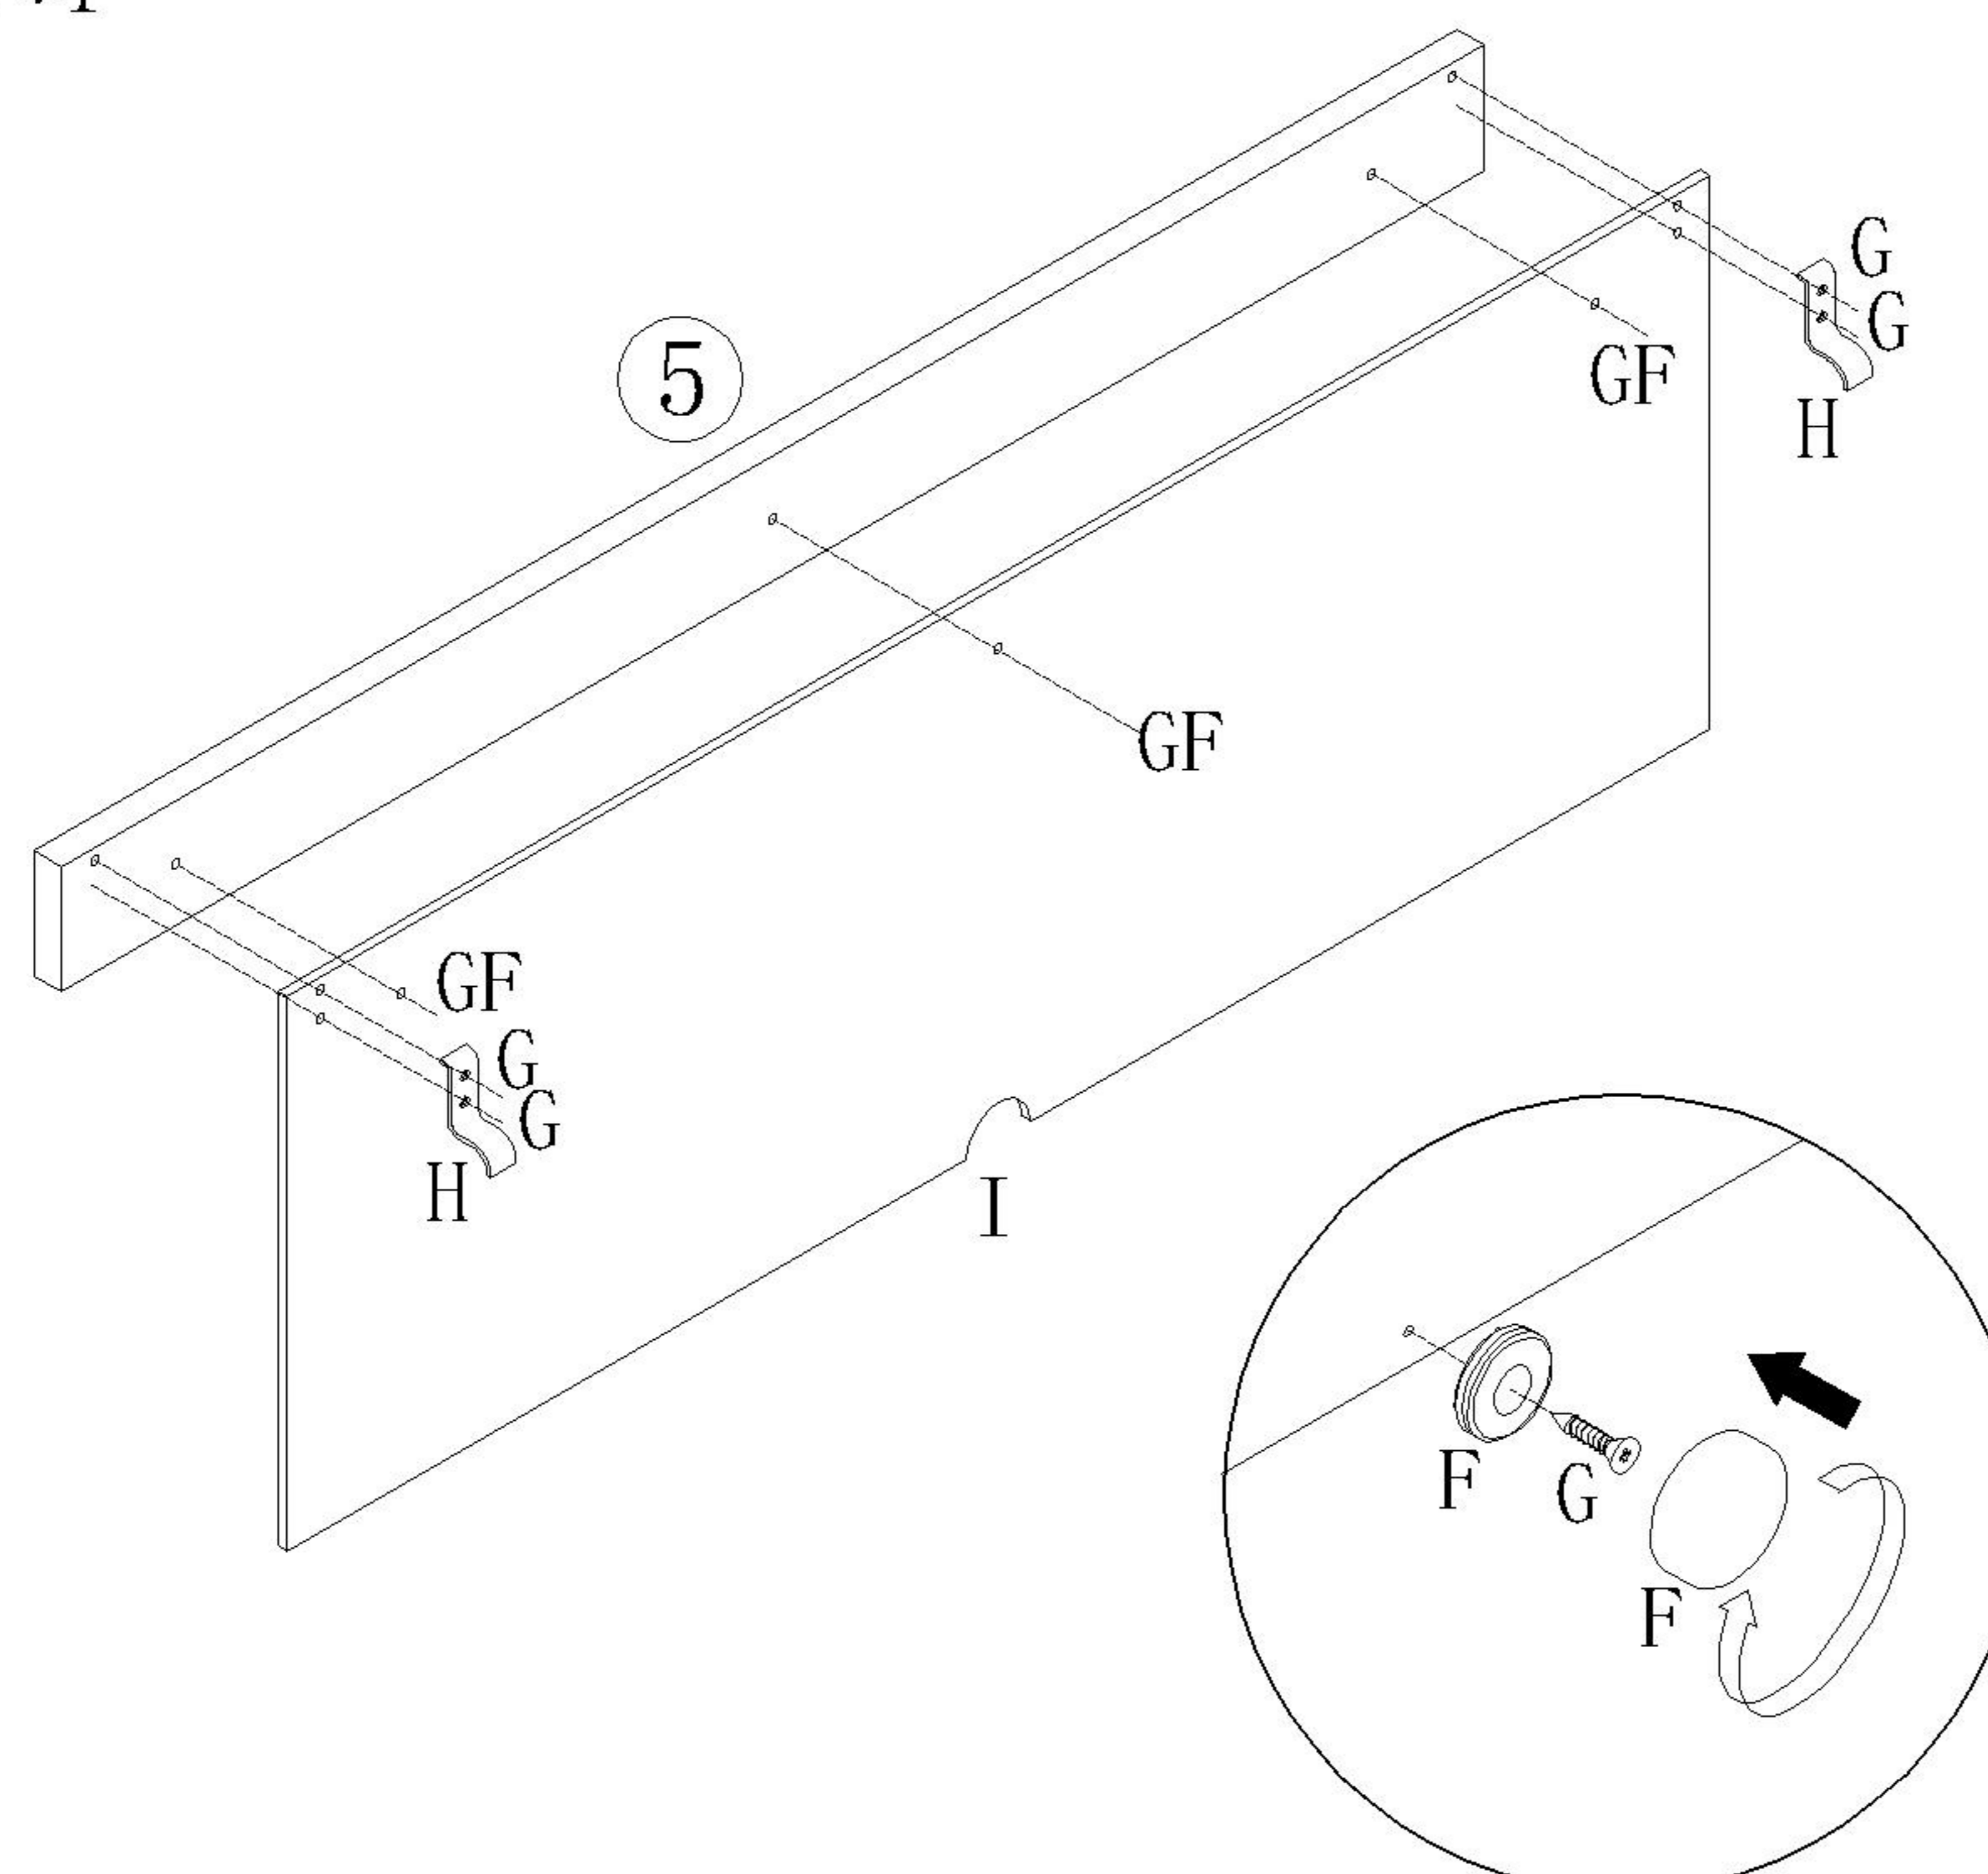

2

(G)*7

(I)*1

(H)*2

(F)*3